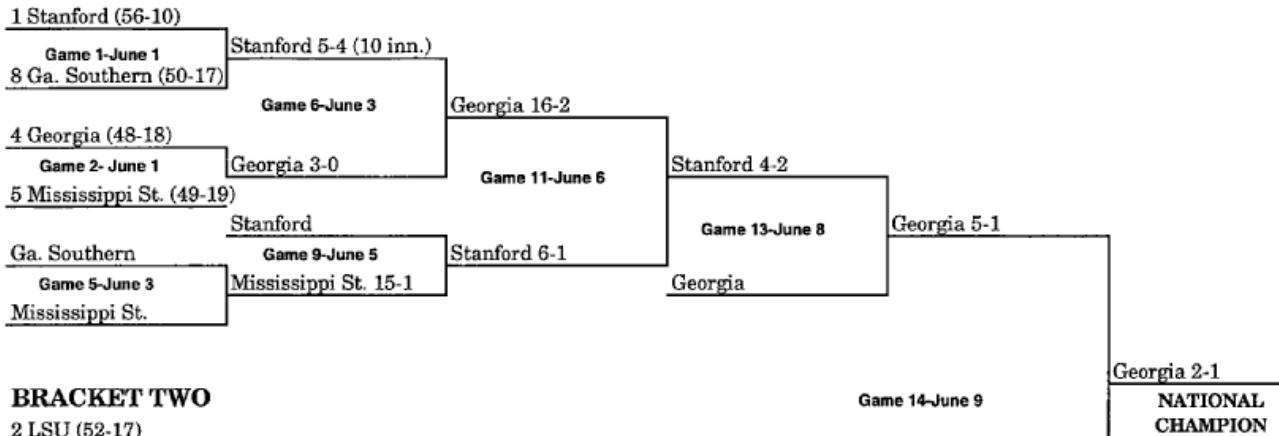

Miami

Game 10-June 6

LSU 6-3

LSU 8-5

1990 BRACKET (JUNE 1-JUNE 9)

BRACKET ONE

BRACKET TWO

1991 BRACKET (MAY 31-JUNE 8)

BRACKET ONE

BRACKET TWO

1992 BRACKET (MAY 29-JUNE 6)

BRACKET ONE

BRACKET TWO

1993 BRACKET (JUNE 4-JUNE 12)

BRACKET ONE

BRACKET TWO