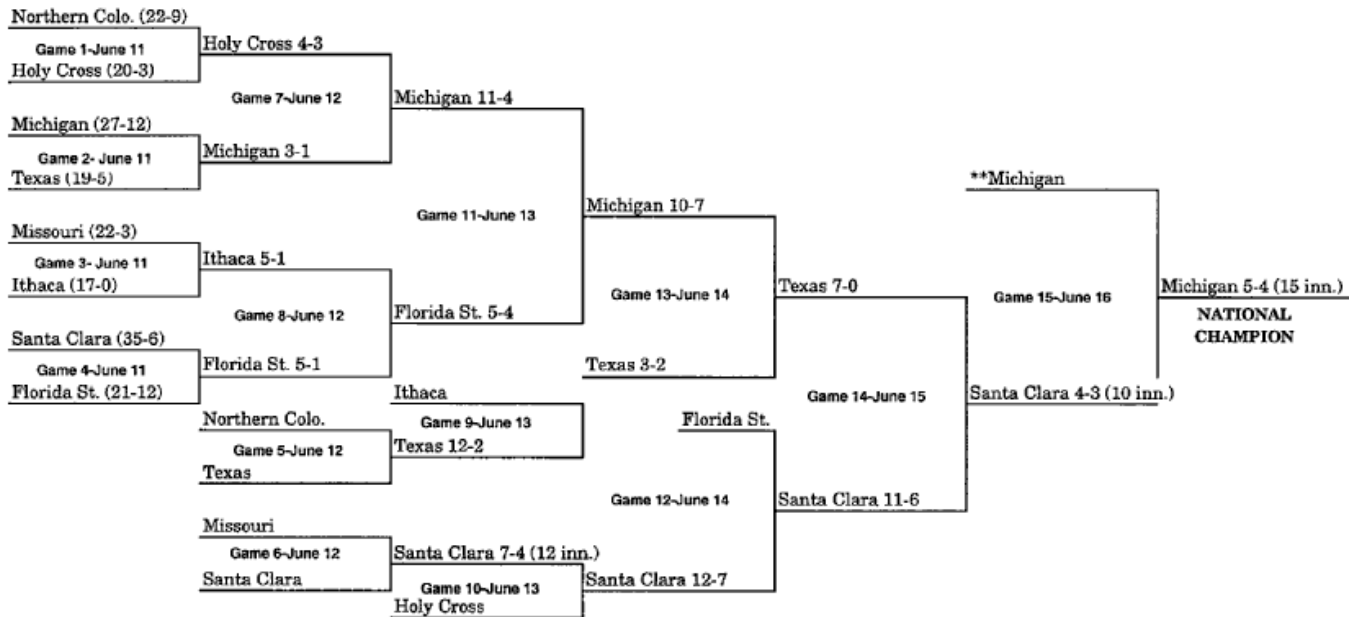

1952 BRACKET (JUNE 12-JUNE 17)

1953 BRACKET (JUNE 11-JUNE 16)

**When three teams remain after Game 13, a drawing determines which team receives a bye to the championship game

1954 BRACKET (JUNE 10-JUNE 16)

***When three teams remain after Game 13, a drawing determines which team receives a bye to the championship game.*

1955 BRACKET (JUNE 10-JUNE 16)

***When three teams remain after Game 13, a drawing determines which team receives a bye to the championship game.*

1956 BRACKET (JUNE 9-JUNE 14)

1957 BRACKET (JUNE 8-JUNE 12)

1958 BRACKET (JUNE 13-JUNE 19)

1959 BRACKET (JUNE 12-JUNE 18)

**When three teams remain after Game 13, a drawing determines which team receives a bye to the championship game.

1960 BRACKET (JUNE 13-JUNE 20)

1961 BRACKET (JUNE 9-JUNE 15)

1962 BRACKET (JUNE 11-JUNE 16)

** When three teams remain after Game 13, a drawing determines which team receives a bye to the championship game.