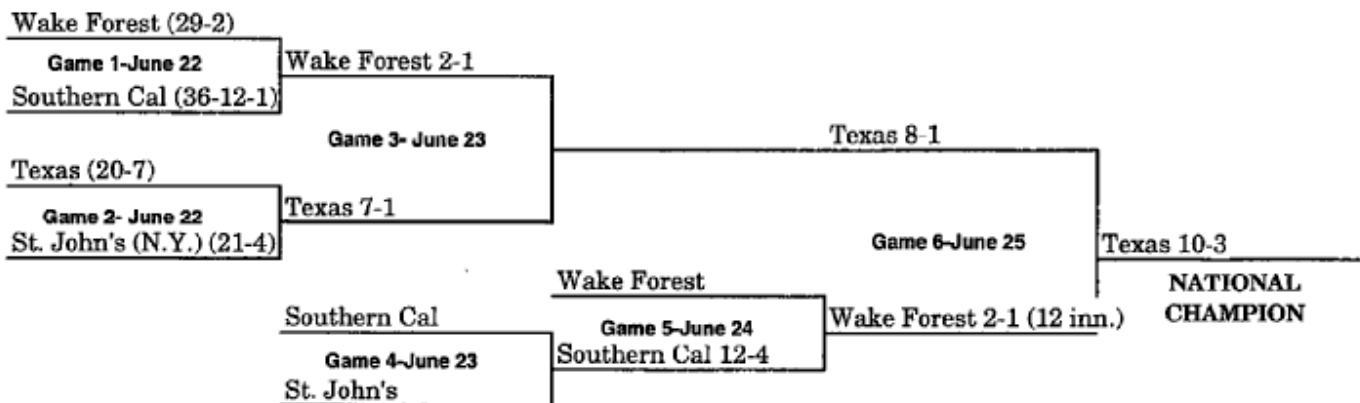

CWS BRACKETS

CWS Brackets 1947-2023.....2

CWS BRACKETS 1947-2023

Note: Won-lost records (listed in parenthesis after each team's name) include district/regional/super regional results and reflect that team's record entering the CWS.

1947 BRACKET (JUNE 27-JUNE 28)

(KALAMAZOO, MI – BEST OF THREE)

1948 BRACKET (JUNE 25-JUNE 26)

(KALAMAZOO, MI – BEST OF THREE)

1949 BRACKET (JUNE 22-JUNE 25)

(WICHITA, KS)

1950 BRACKET (JUNE 15-JUNE 23)

1951 BRACKET (JUNE 13-JUNE 17)

1952 BRACKET (JUNE 12-JUNE 17)

1953 BRACKET (JUNE 11-JUNE 16)

**When three teams remain after Game 13, a drawing determines which team receives a bye to the championship game

1954 BRACKET (JUNE 10-JUNE 16)

***When three teams remain after Game 13, a drawing determines which team receives a bye to the championship game.*

1955 BRACKET (JUNE 10-JUNE 16)

***When three teams remain after Game 13, a drawing determines which team receives a bye to the championship game.*