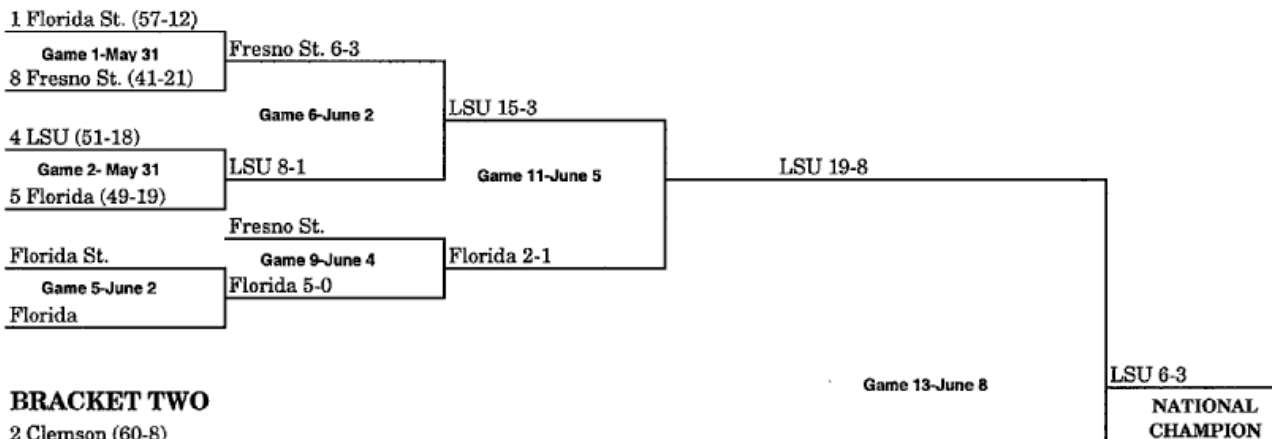

Miami

Game 10-June 6

LSU 6-3

LSU 8-5

1990 BRACKET (JUNE 1-JUNE 9)

BRACKET ONE

BRACKET TWO

1991 BRACKET (MAY 31-JUNE 8)

BRACKET ONE

BRACKET TWO

1992 BRACKET (MAY 29-JUNE 6)

BRACKET ONE

BRACKET TWO

1993 BRACKET (JUNE 4-JUNE 12)

BRACKET ONE

BRACKET TWO

BRACKET TWO

1997 BRACKET (MAY 30-JUNE 7)

BRACKET ONE

BRACKET TWO

1998 BRACKET (MAY 29-JUNE 6)

BRACKET ONE

BRACKET TWO

Note: Beginning in 1999, the Division I Baseball Committee selected the eight national seeds at the beginning of the championship. Number before team names are national seed numbers only.