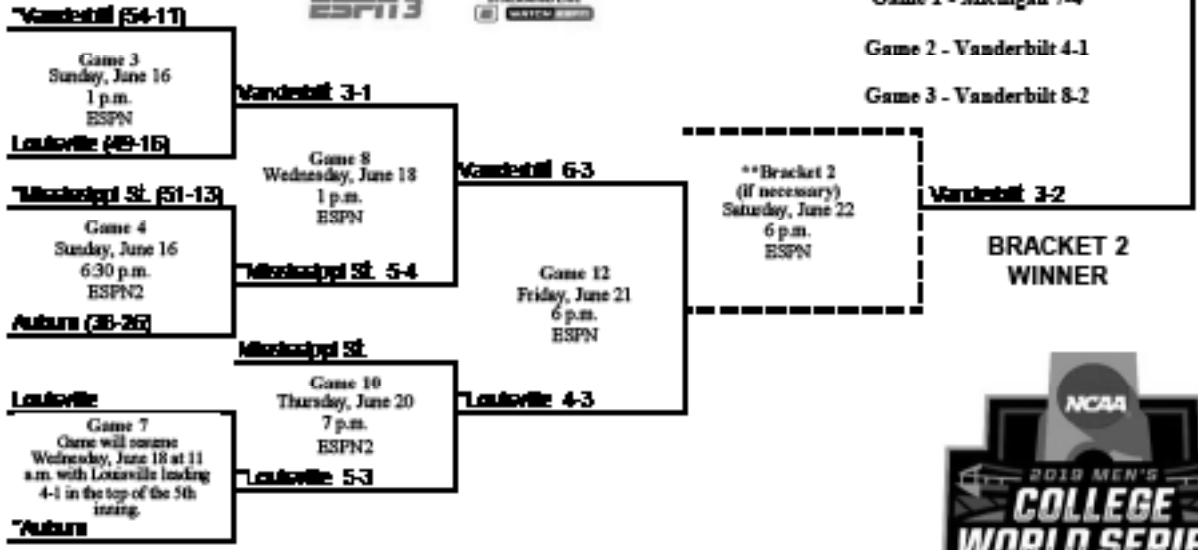

BRACKET 2

All times Central Time Zone

*Bracket 1 will be necessary if the winner of Game 9 also wins Game 11. If it is the only game scheduled for that day, the game will tentatively start at 6 p.m. If there are less games for that day, the game will tentatively start at 1 p.m.

**Bracket 2 will be necessary if the winner of Game 10 also wins Game 12. If it is the only game scheduled for that day, the game will tentatively start at 6 p.m. If there are less games for that day, the game will tentatively start at 1 p.m.

©CWS® Finals Game 3 will be necessary if the winner of CWS® Finals Game 1 loses CWS® Finals Game 2.