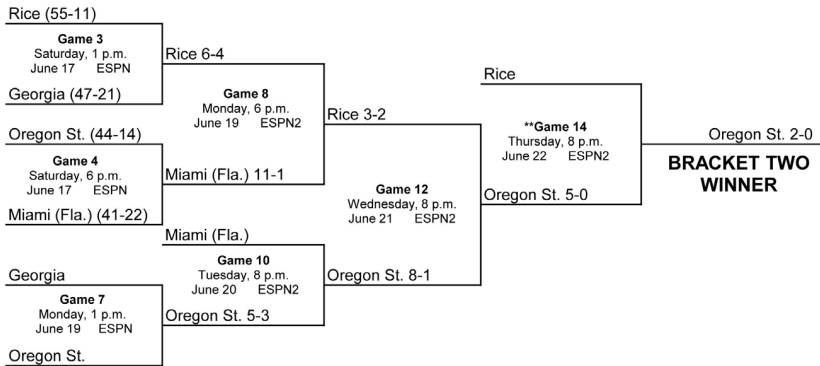

BRACKET TWO