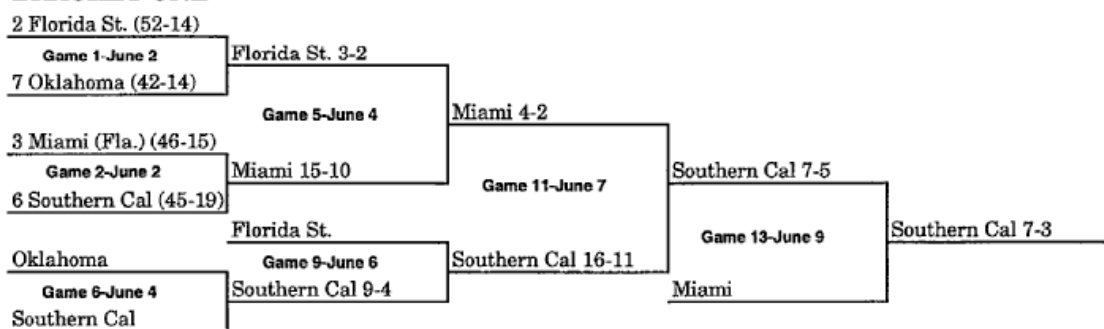

BRACKET ONE

BRACKET TWO

1992 BRACKET (MAY 29-JUNE 6)

BRACKET ONE

BRACKET TWO

1993 BRACKET (JUNE 4-JUNE 12)

BRACKET ONE

BRACKET TWO

1994 BRACKET (JUNE 3-JUNE 11)

BRACKET ONE

BRACKET TWO

1995 BRACKET (JUNE 2-JUNE 10)

BRACKET ONE

BRACKET TWO

1996 BRACKET (MAY 31-JUNE 8)

BRACKET ONE

BRACKET TWO

1997 BRACKET (MAY 30-JUNE 7)

BRACKET ONE

BRACKET TWO

1998 BRACKET (MAY 29-JUNE 6)

BRACKET ONE

BRACKET TWO

Note: Beginning in 1999, the Division I Baseball Committee selected the eight national seeds at the beginning of the championship. Number before team names are national seed numbers only.