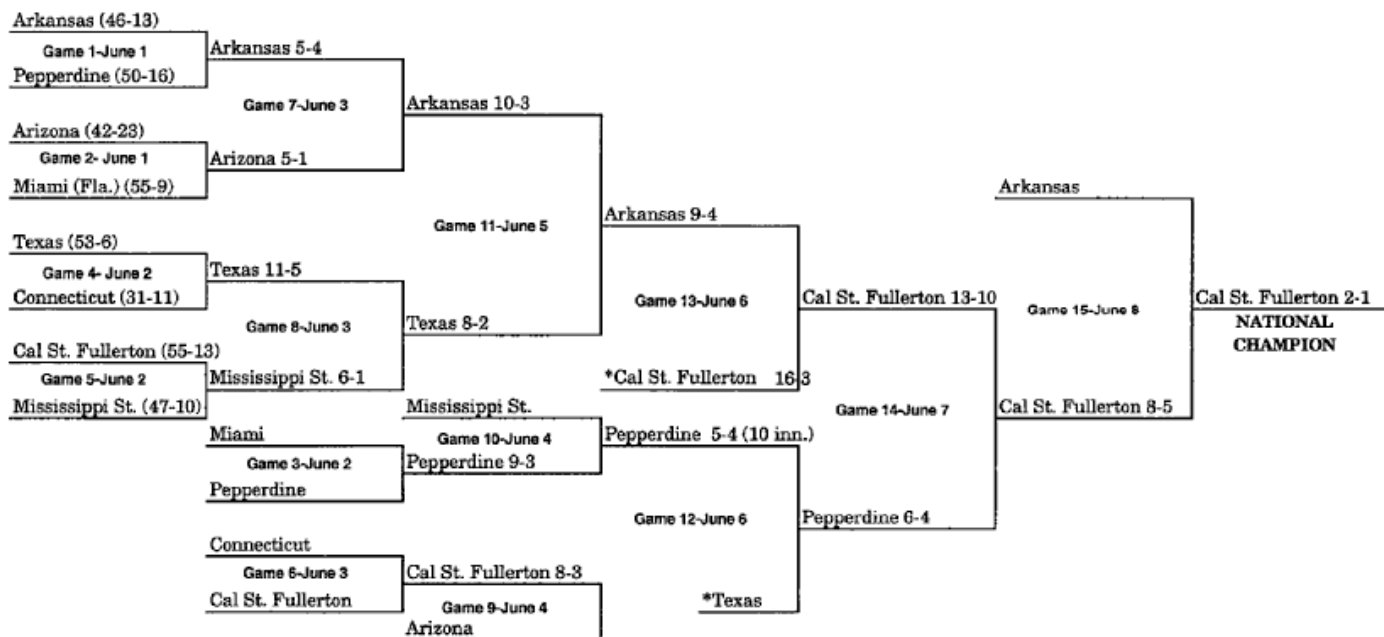

1979 BRACKET (JUNE 1-JUNE 8)

*Pairings adjusted for Games 12 and 13 to match teams which have not played previously, or have not played since first round.