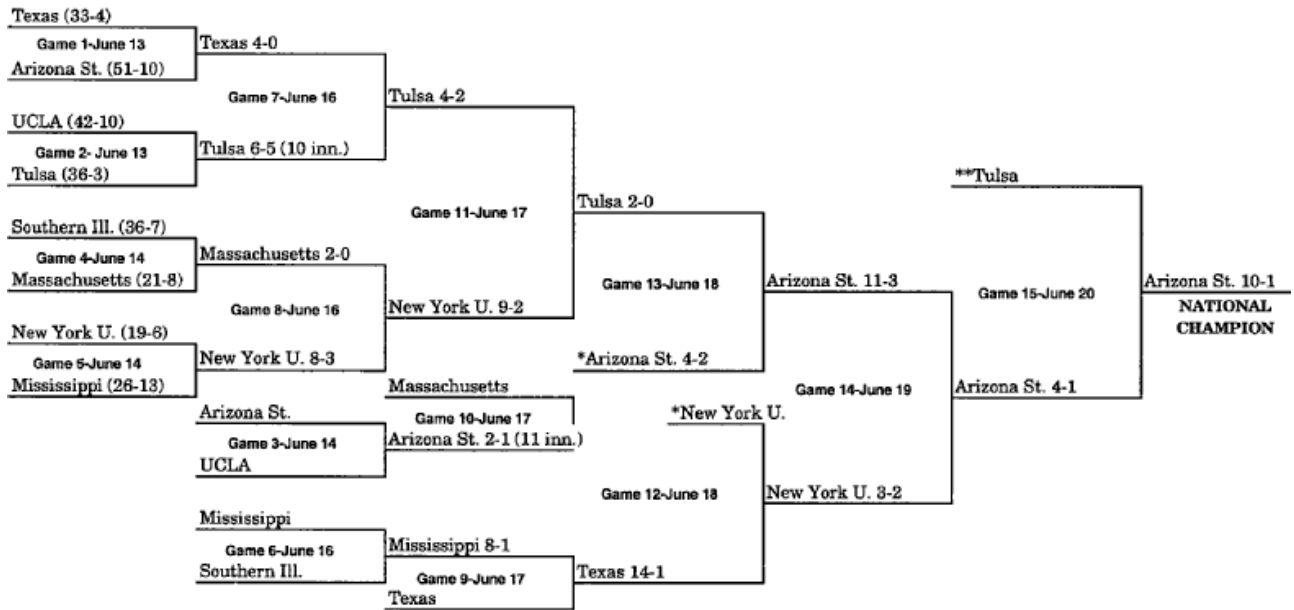

1963 BRACKET (JUNE 10-JUNE 16)

1964 BRACKET (JUNE 8-JUNE 18)

1965 BRACKET (JUNE 7-JUNE 12)

1966 BRACKET (JUNE 13-JUNE 18)

***When three teams remain after Game 13, a drawing determines which team receives a bye to the championship game.*

1967 BRACKET (JUNE 12-JUNE 18)

***When three teams remain after Game 13, a drawing determines which team receives a bye to the championship game.*

1968 BRACKET (JUNE 10-JUNE 15)

*Pairing adjusted for Games 12 and 13 to match teams which have not played previously, or have not played since first round.

1969 BRACKET (JUNE 13-JUNE 20)

*Pairings adjusted for Games 12 and 13 to match teams which have not played previously, or have not played since first round.

**When three teams remain after Game 13, a drawing determines which team receives a bye to the championship game.