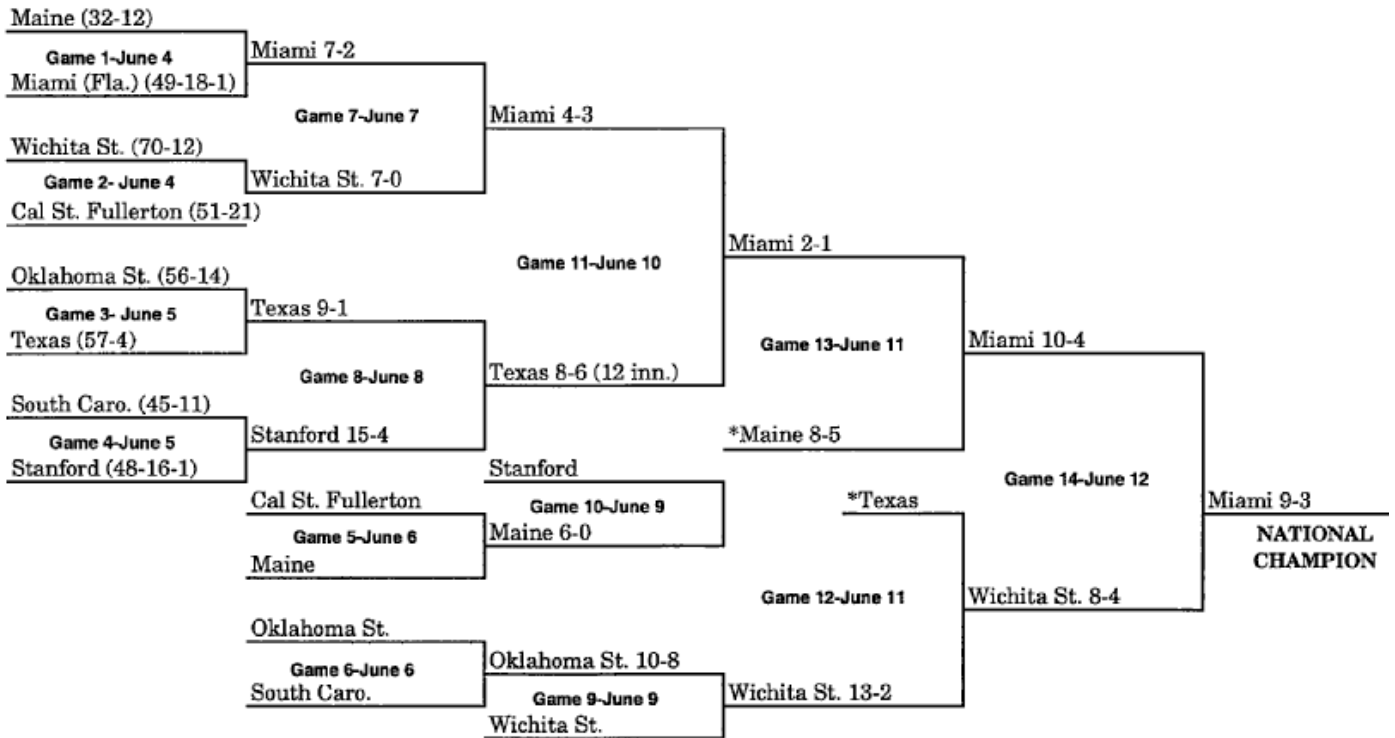

1982 BRACKET (JUNE 4-JUNE 12)

*Pairings adjusted for Games 12 and 13 to match teams which have not played previously, or have not played since first round.