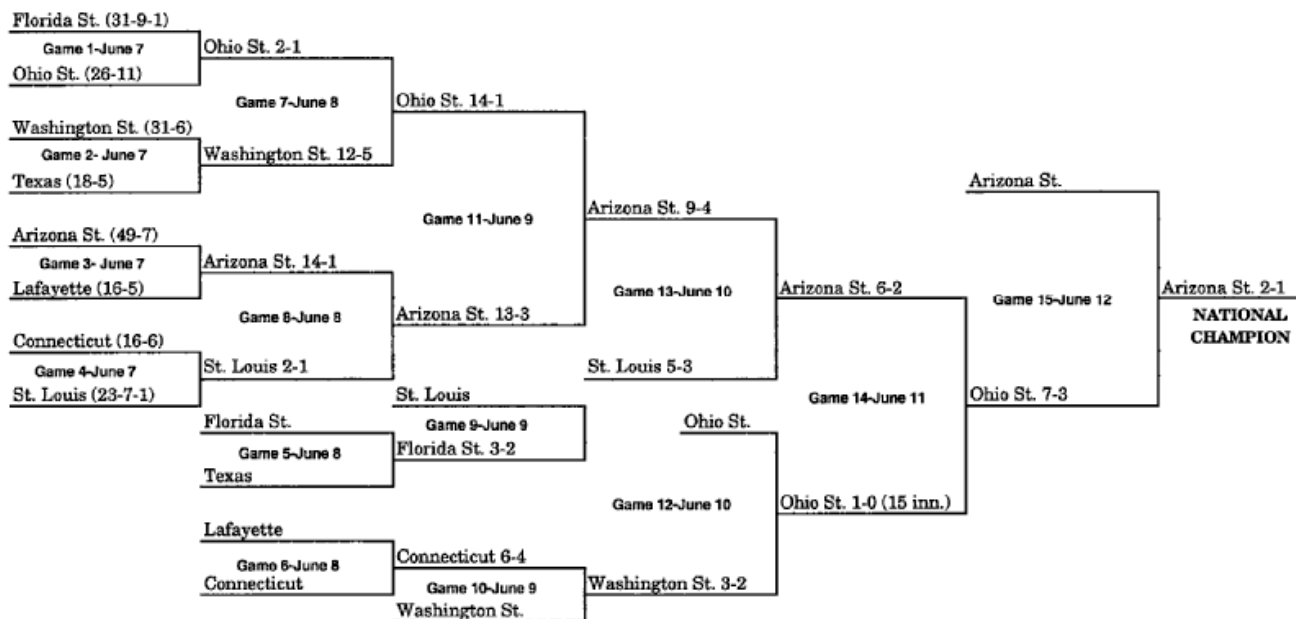

1956 BRACKET (JUNE 9-JUNE 14)

1957 BRACKET (JUNE 8-JUNE 12)

1958 BRACKET (JUNE 13-JUNE 19)

1959 BRACKET (JUNE 12-JUNE 18)

**When three teams remain after Game 13, a drawing determines which team receives a bye to the championship game.

1960 BRACKET (JUNE 13-JUNE 20)

1961 BRACKET (JUNE 9-JUNE 15)

1962 BRACKET (JUNE 11-JUNE 16)

** When three teams remain after Game 13, a drawing determines which team receives a bye to the championship game.

1963 BRACKET (JUNE 10-JUNE 16)

1964 BRACKET (JUNE 8-JUNE 18)

1965 BRACKET (JUNE 7-JUNE 12)

1966 BRACKET (JUNE 13-JUNE 18)

***When three teams remain after Game 13, a drawing determines which team receives a bye to the championship game.*