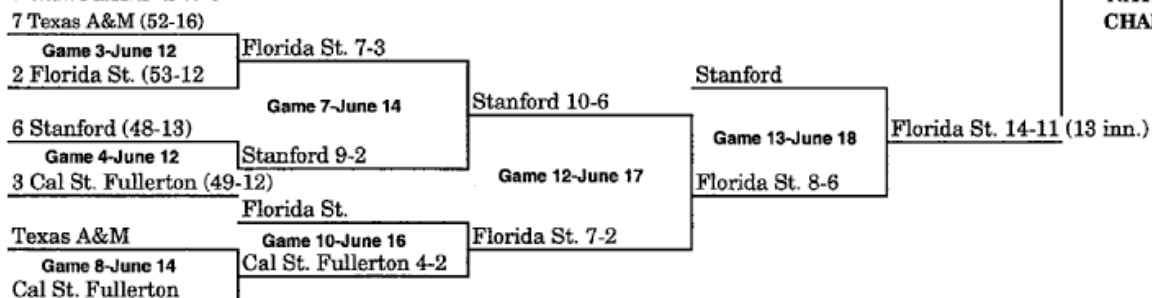

BRACKET TWO