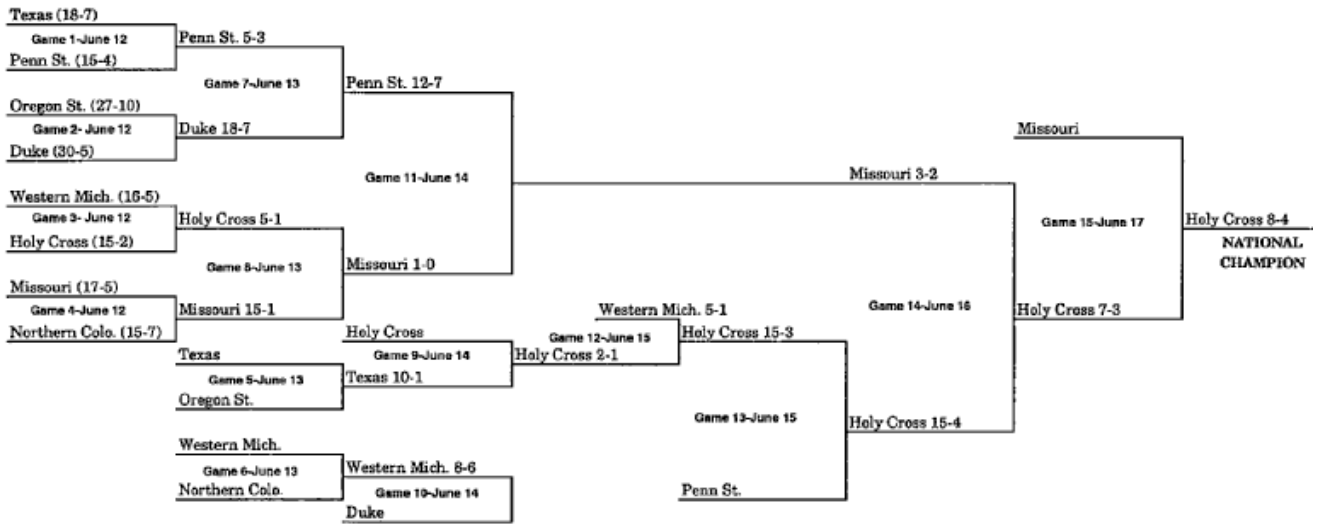

1947 BRACKET (JUNE 27-JUNE 28)

(KALAMAZOO, MI – BEST OF THREE)

1948 BRACKET (JUNE 25-JUNE 26)

(KALAMAZOO, MI – BEST OF THREE)

1949 BRACKET (JUNE 22-JUNE 25)

(WICHITA, KS)

1950 BRACKET (JUNE 15-JUNE 23)

1951 BRACKET (JUNE 13-JUNE 17)

1952 BRACKET (JUNE 12-JUNE 17)

1953 BRACKET (JUNE 11-JUNE 16)

**When three teams remain after Game 13, a drawing determines which team receives a bye to the championship game

1954 BRACKET (JUNE 10-JUNE 16)

***When three teams remain after Game 13, a drawing determines which team receives a bye to the championship game.*

1955 BRACKET (JUNE 10-JUNE 16)

***When three teams remain after Game 13, a drawing determines which team receives a bye to the championship game.*

1956 BRACKET (JUNE 9-JUNE 14)

1957 BRACKET (JUNE 8-JUNE 12)

1958 BRACKET (JUNE 13-JUNE 19)

1959 BRACKET (JUNE 12-JUNE 18)

**When three teams remain after Game 13, a drawing determines which team receives a bye to the championship game.