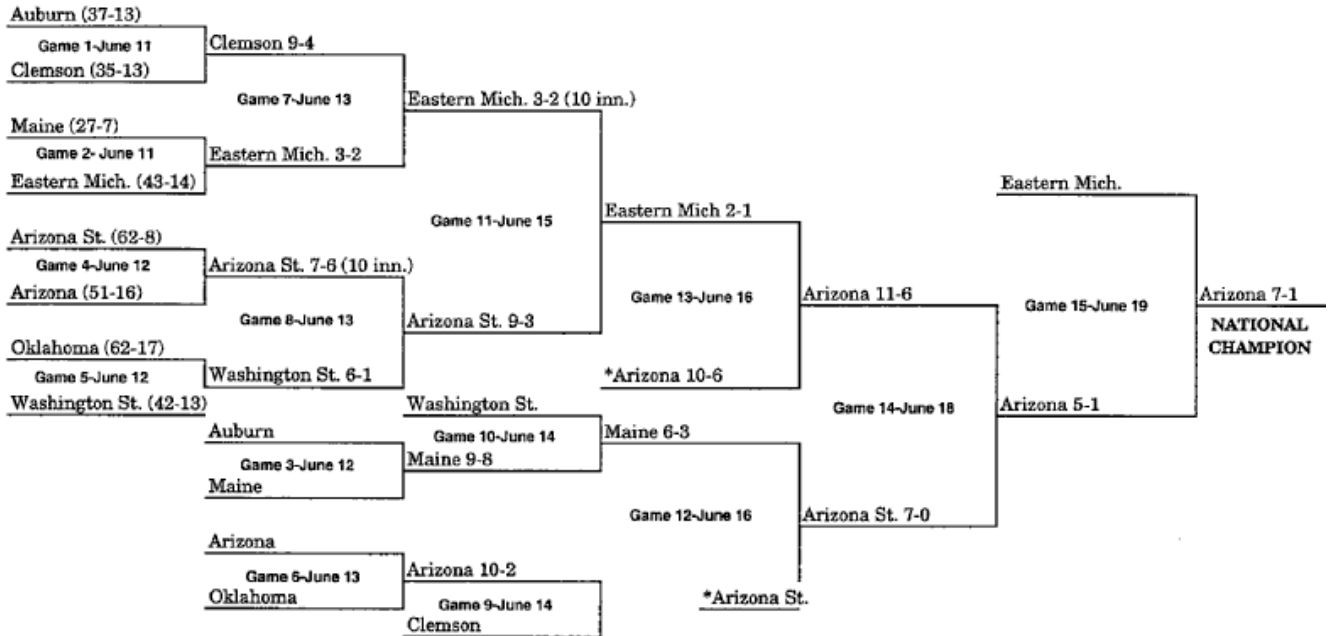

1976 BRACKET (JUNE 11-JUNE 19)

*Pairing adjusted for Games 12 and 13 to match teams which have not played previously, or have not played since first round.