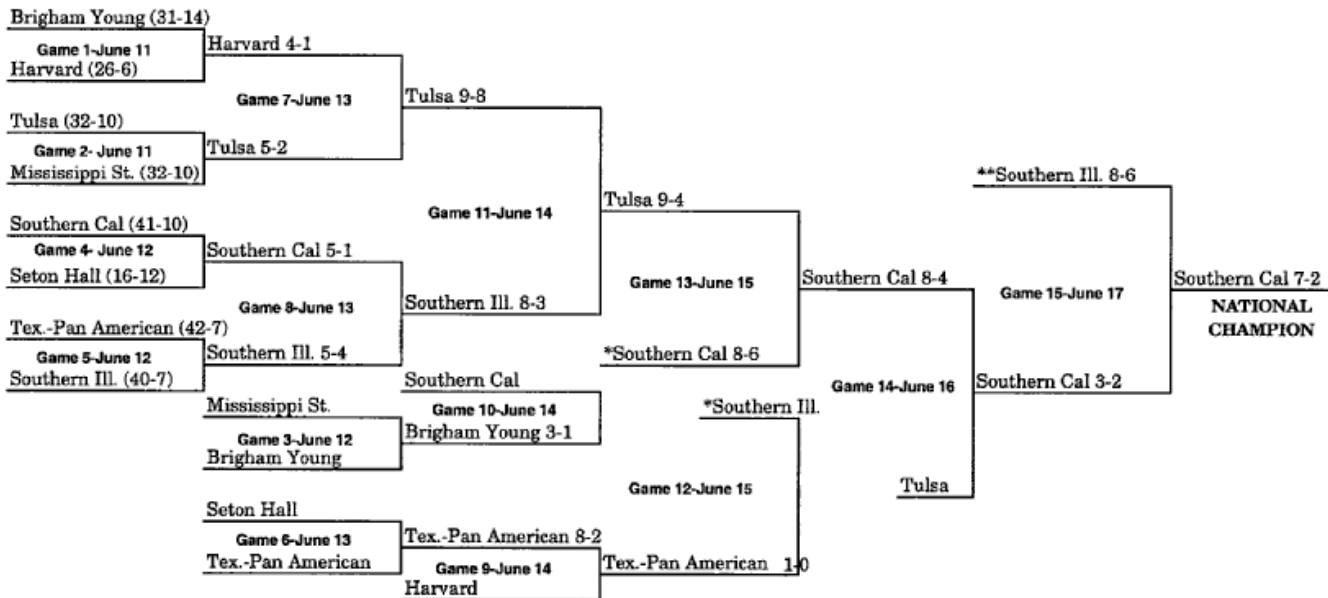

1971 BRACKET (JUNE 11-JUNE 17)

*Pairings adjusted for Games 12 and 13 to match teams which have not played previously, or have not played since first round.
**When three teams remain after Game 13, a drawing determines which team receives a bye to the championship game.