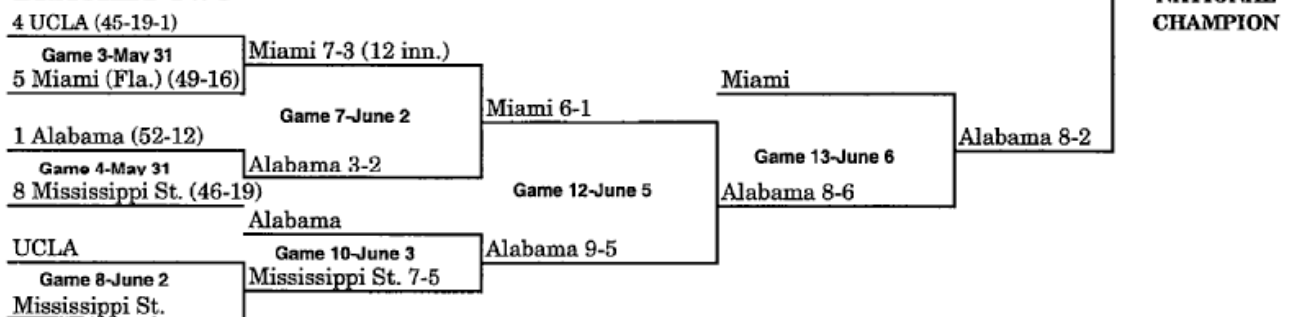

BRACKET TWO

1997 BRACKET (MAY 30-JUNE 7)

BRACKET ONE

BRACKET TWO

1998 BRACKET (MAY 29-JUNE 6)

BRACKET ONE

BRACKET TWO

Note: Beginning in 1999, the Division I Baseball Committee selected the eight national seeds at the beginning of the championship. Number before team names are national seed numbers only.