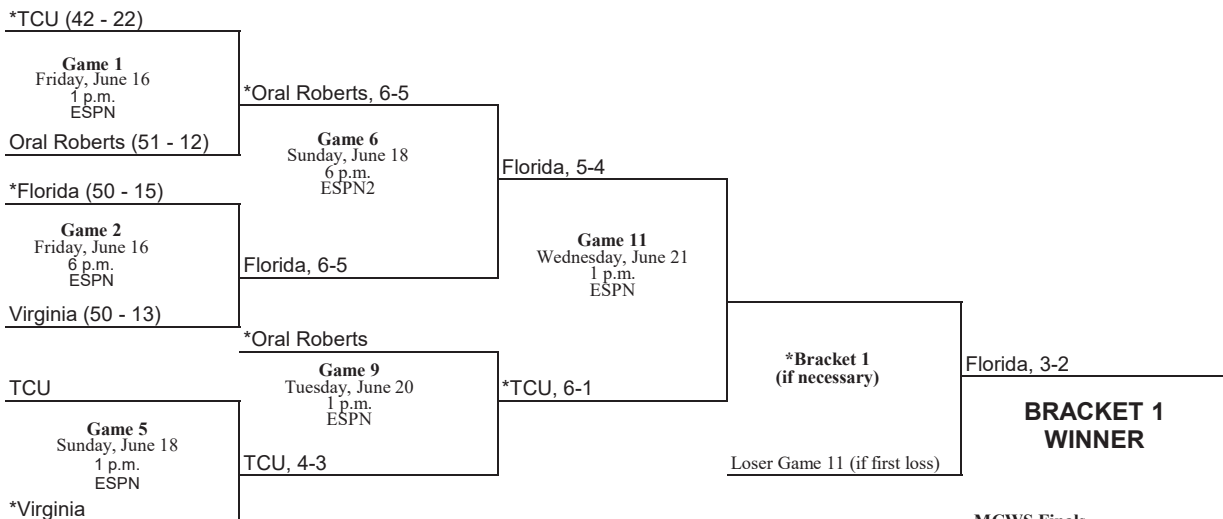

2023 BRACKET (JUNE 16 - JUNE 26)

2023 NCAA Men's College World Series Charles Schwab Field Omaha - Omaha, Nebraska June 16-25/26

BRACKET 1

BRACKET 2