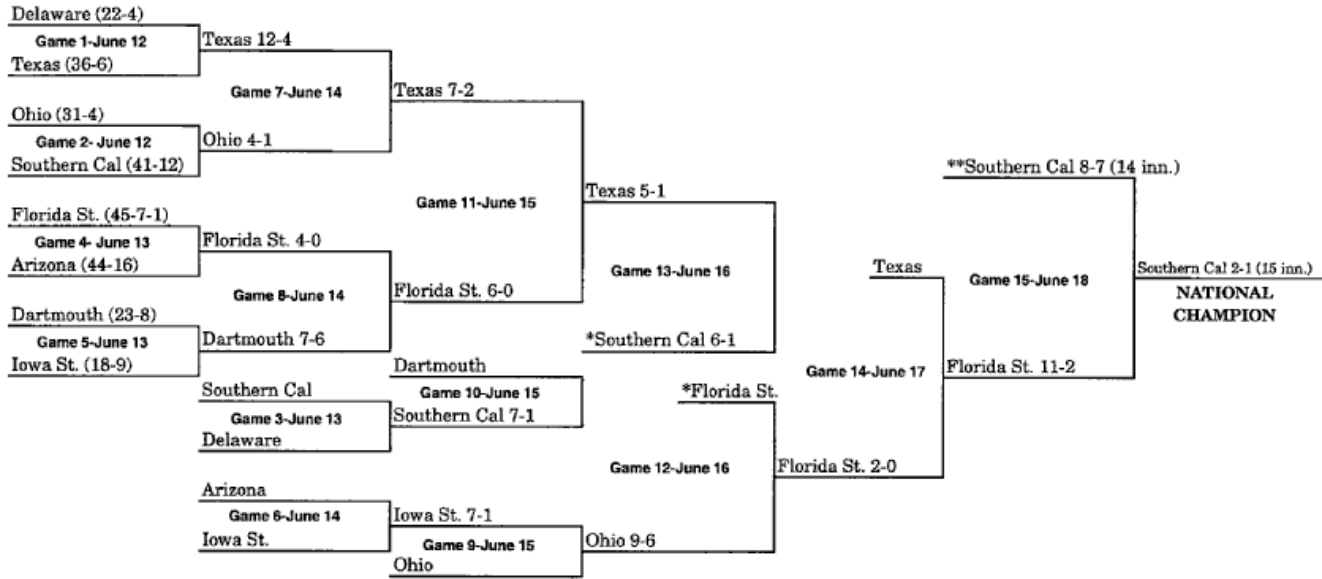

1970 BRACKET (JUNE 12-JUNE 18)

*Pairings adjusted for Games 12 and 13 to match teams which have not played previously, or have not played since first round.
**When three teams remain after Game 13, a drawing determines which team receives a bye to the championship game.