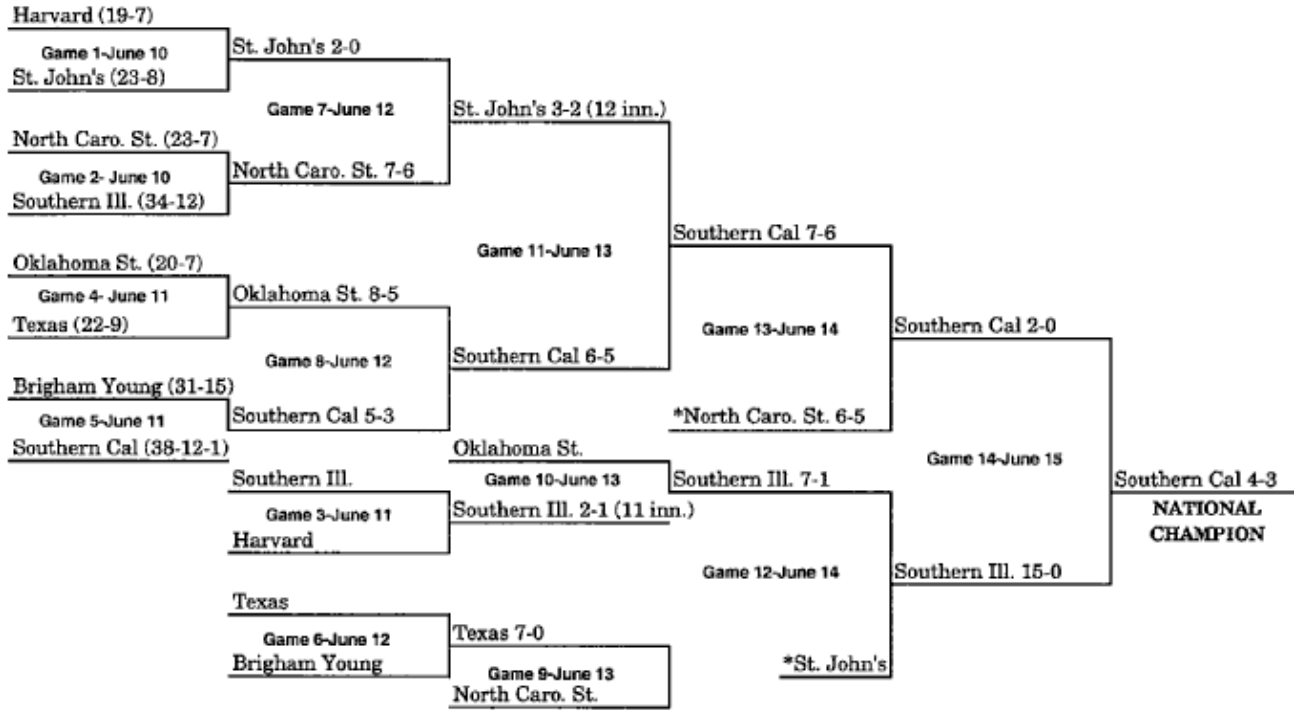

1960 BRACKET (JUNE 13-JUNE 20)

1961 BRACKET (JUNE 9-JUNE 15)

1962 BRACKET (JUNE 11-JUNE 16)

** When three teams remain after Game 13, a drawing determines which team receives a bye to the championship game.

1963 BRACKET (JUNE 10-JUNE 16)

1964 BRACKET (JUNE 8-JUNE 18)

1965 BRACKET (JUNE 7-JUNE 12)

1966 BRACKET (JUNE 13-JUNE 18)

***When three teams remain after Game 13, a drawing determines which team receives a bye to the championship game.*

1967 BRACKET (JUNE 12-JUNE 18)

***When three teams remain after Game 13, a drawing determines which team receives a bye to the championship game.*

1968 BRACKET (JUNE 10-JUNE 15)

*Pairing adjusted for Games 12 and 13 to match teams which have not played previously, or have not played since first round.