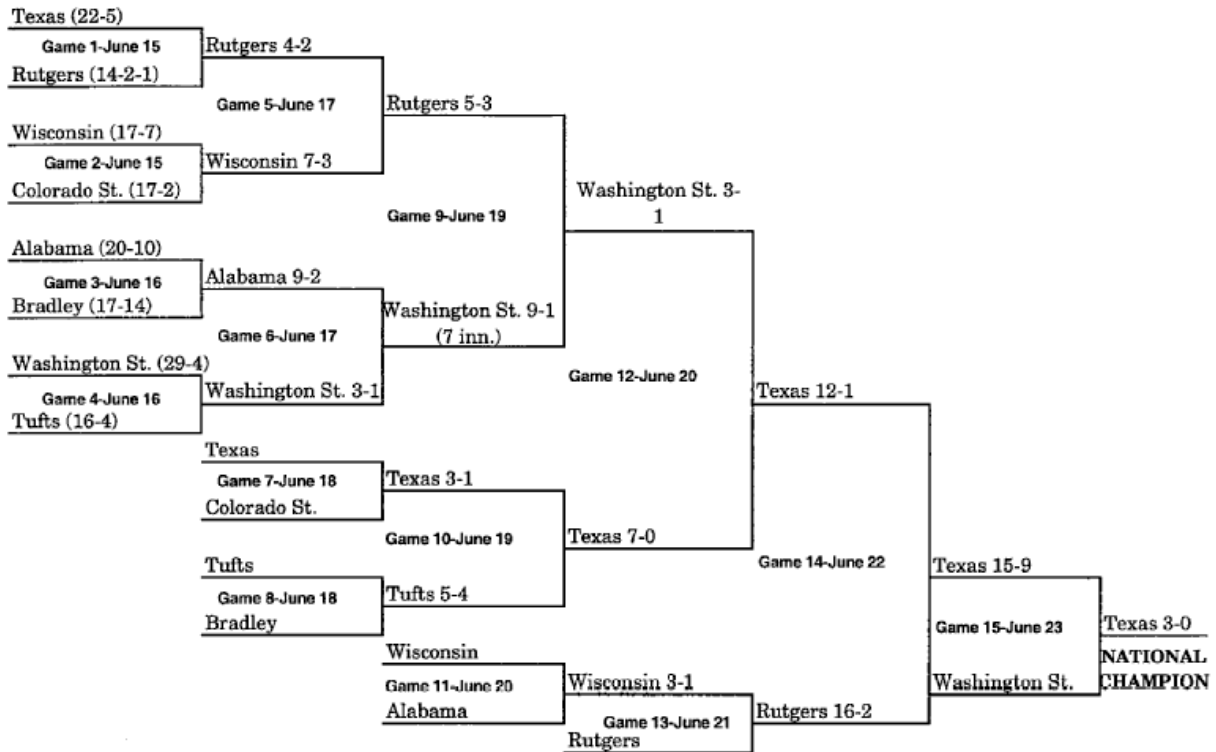

1947 BRACKET (JUNE 27-JUNE 28)

(KALAMAZOO, MI – BEST OF THREE)

1948 BRACKET (JUNE 25-JUNE 26)

(KALAMAZOO, MI – BEST OF THREE)

1949 BRACKET (JUNE 22-JUNE 25)

(WICHITA, KS)

1950 BRACKET (JUNE 15-JUNE 23)

1951 BRACKET (JUNE 13-JUNE 17)

1952 BRACKET (JUNE 12-JUNE 17)

1953 BRACKET (JUNE 11-JUNE 16)

**When three teams remain after Game 13, a drawing determines which team receives a bye to the championship game

1954 BRACKET (JUNE 10-JUNE 16)