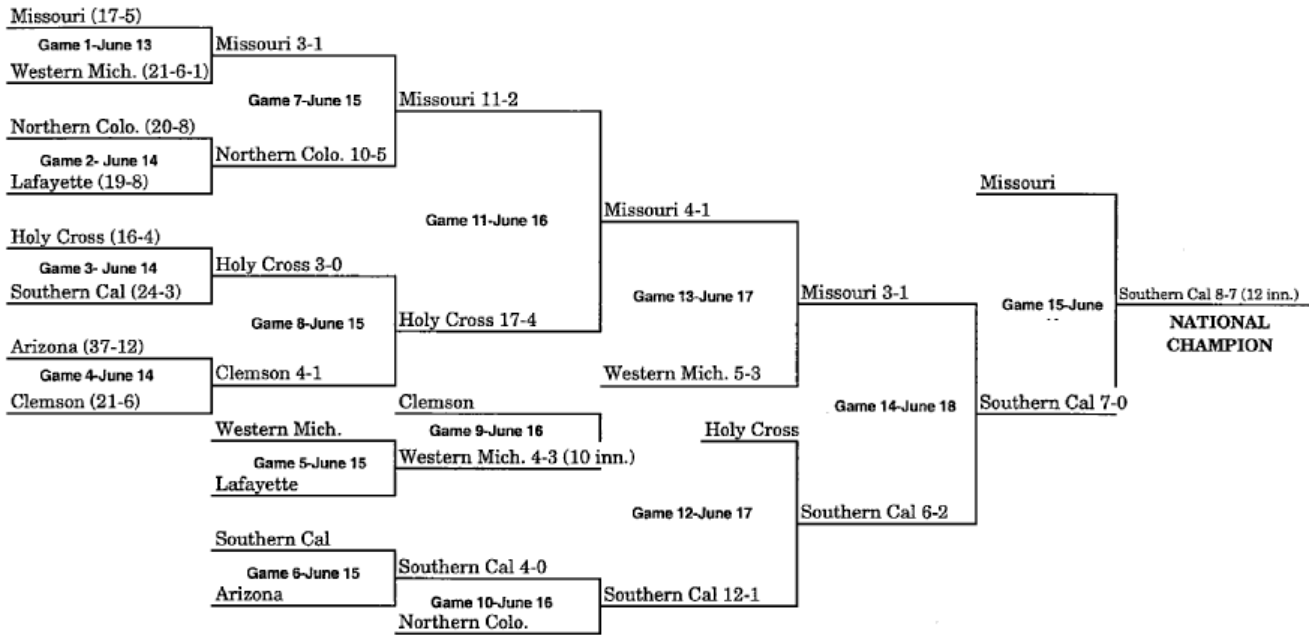

1947 BRACKET (JUNE 27-JUNE 28)

(KALAMAZOO, MI – BEST OF THREE)

1948 BRACKET (JUNE 25-JUNE 26)

(KALAMAZOO, MI – BEST OF THREE)

1949 BRACKET (JUNE 22-JUNE 25)

(WICHITA, KS)

1950 BRACKET (JUNE 15-JUNE 23)

1951 BRACKET (JUNE 13-JUNE 17)

1952 BRACKET (JUNE 12-JUNE 17)

1953 BRACKET (JUNE 11-JUNE 16)

**When three teams remain after Game 13, a drawing determines which team receives a bye to the championship game

1954 BRACKET (JUNE 10-JUNE 16)

***When three teams remain after Game 13, a drawing determines which team receives a bye to the championship game.*

1955 BRACKET (JUNE 10-JUNE 16)

***When three teams remain after Game 13, a drawing determines which team receives a bye to the championship game.*

1956 BRACKET (JUNE 9-JUNE 14)

1957 BRACKET (JUNE 8-JUNE 12)

1958 BRACKET (JUNE 13-JUNE 19)

1959 BRACKET (JUNE 12-JUNE 18)

**When three teams remain after Game 13, a drawing determines which team receives a bye to the championship game.