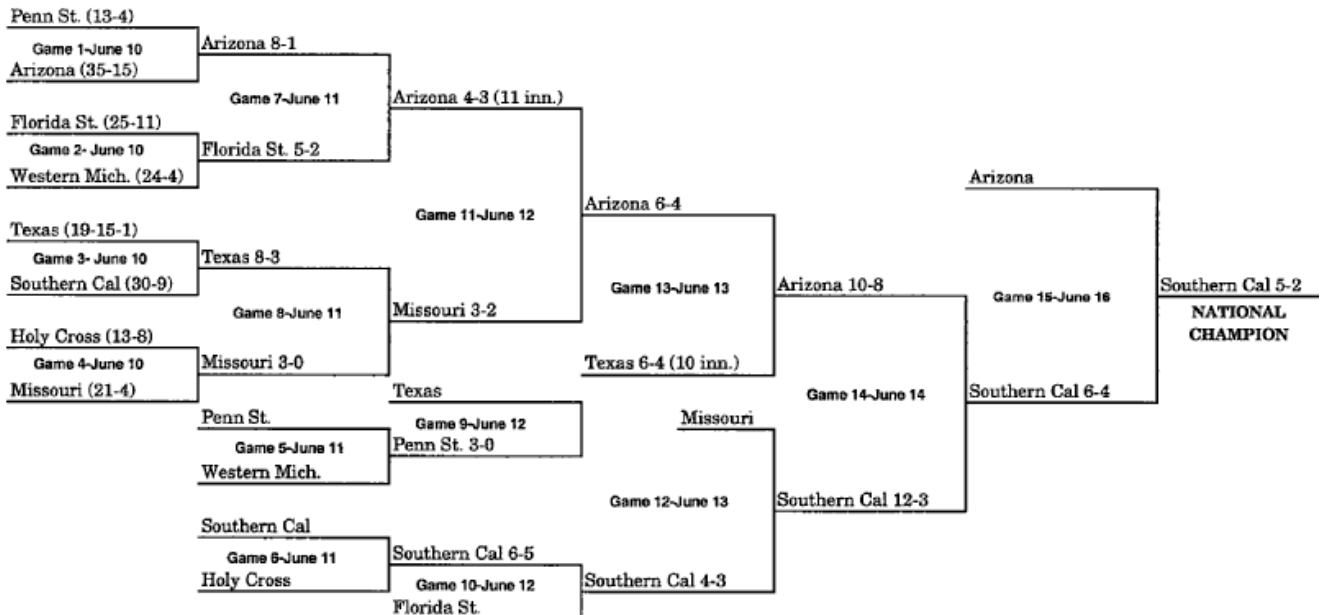

1956 BRACKET (JUNE 9-JUNE 14)

1957 BRACKET (JUNE 8-JUNE 12)

1958 BRACKET (JUNE 13-JUNE 19)

1959 BRACKET (JUNE 12-JUNE 18)

**When three teams remain after Game 13, a drawing determines which team receives a bye to the championship game.

1960 BRACKET (JUNE 13-JUNE 20)

1961 BRACKET (JUNE 9-JUNE 15)

1962 BRACKET (JUNE 11-JUNE 16)

** When three teams remain after Game 13, a drawing determines which team receives a bye to the championship game.

1963 BRACKET (JUNE 10-JUNE 16)

1964 BRACKET (JUNE 8-JUNE 18)

1965 BRACKET (JUNE 7-JUNE 12)

1966 BRACKET (JUNE 13-JUNE 18)

***When three teams remain after Game 13, a drawing determines which team receives a bye to the championship game.*