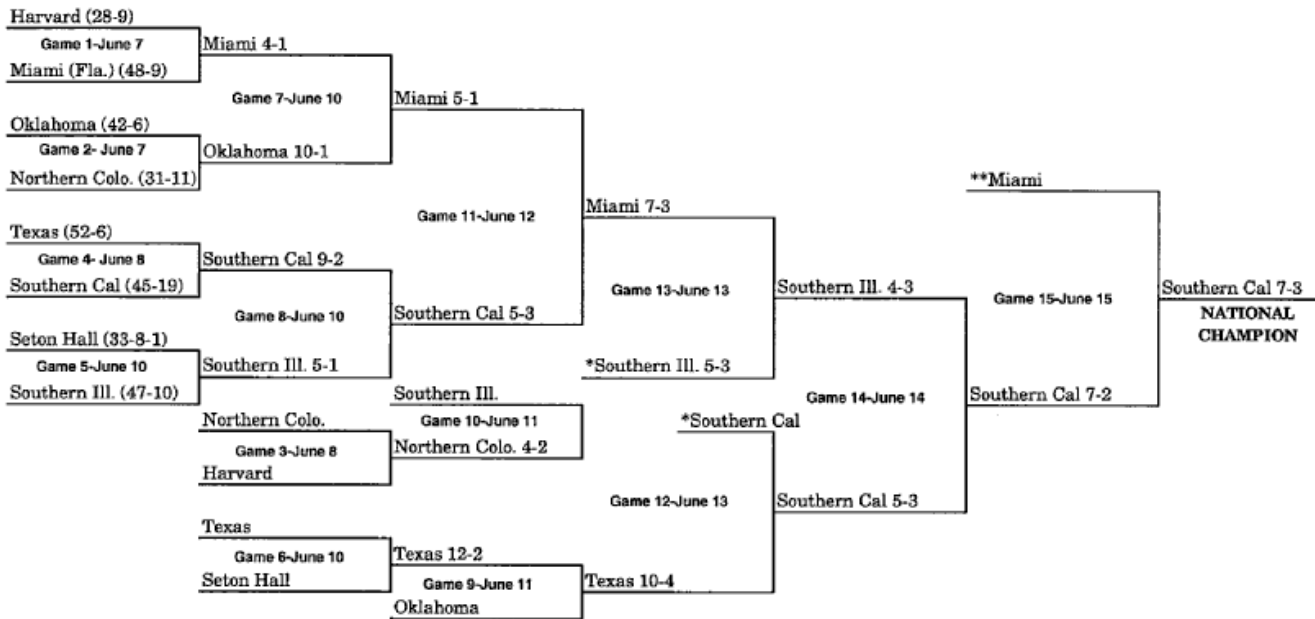

1971 BRACKET (JUNE 11-JUNE 17)

*Pairings adjusted for Games 12 and 13 to match teams which have not played previously, or have not played since first round.
 **When three teams remain after Game 13, a drawing determines which team receives a bye to the championship game.

1972 BRACKET (JUNE 9-JUNE 16)

*Pairings adjusted for Games 12 and 13 to match teams which have not played previously, or have not played since first round.

1973 BRACKET (JUNE 8-JUNE 13)

*Pairings adjusted for Games 12 and 13 to match teams which have not played previously, or have not played since first round.

1974 BRACKET (JUNE 7-JUNE 15)

*Pairings adjusted for Games 12 and 13 to match teams which have not played previously, or have not played since first round.

**When three teams remain after Game 13, a drawing determines which team receives a bye to the championship game.