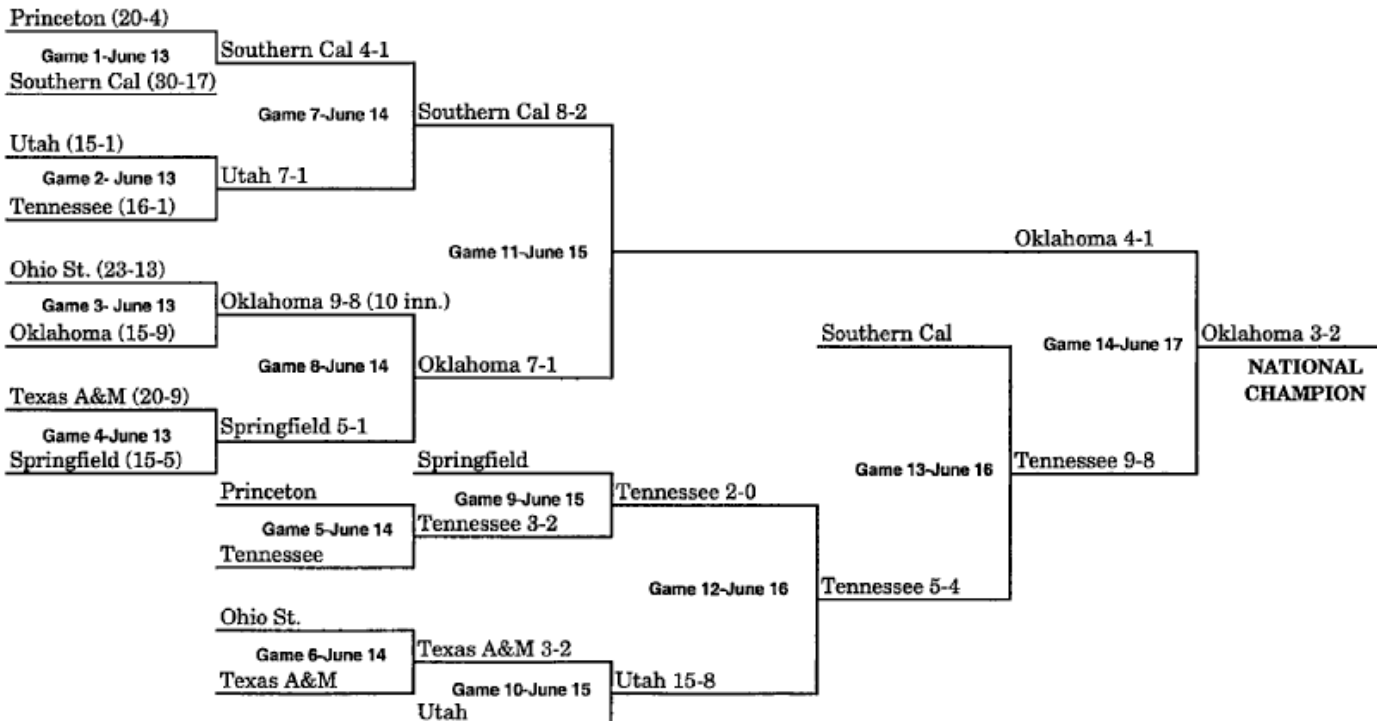

1947 BRACKET (JUNE 27-JUNE 28)

(KALAMAZOO, MI – BEST OF THREE)

1948 BRACKET (JUNE 25-JUNE 26)

(KALAMAZOO, MI – BEST OF THREE)

1949 BRACKET (JUNE 22-JUNE 25)

(WICHITA, KS)

1950 BRACKET (JUNE 15-JUNE 23)

1951 BRACKET (JUNE 13-JUNE 17)

1952 BRACKET (JUNE 12-JUNE 17)

1953 BRACKET (JUNE 11-JUNE 16)

**When three teams remain after Game 13, a drawing determines which team receives a bye to the championship game

1954 BRACKET (JUNE 10-JUNE 16)