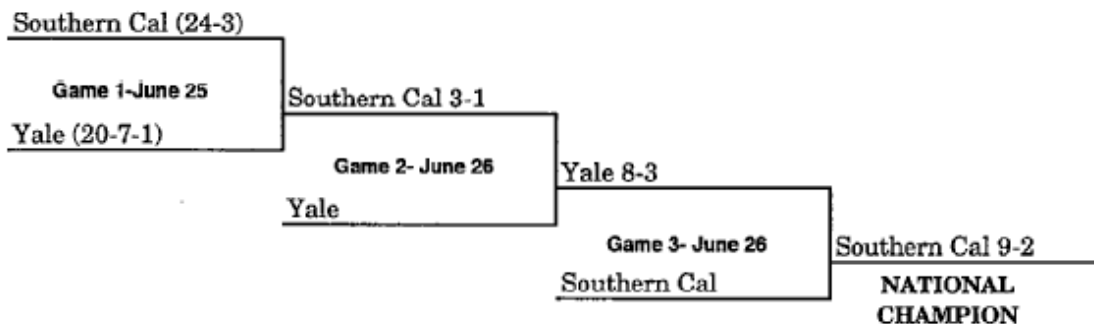

CWS BRACKETS

CWS Brackets 1947-2023.....2

CWS BRACKETS 1947-2023

Note: Won-lost records (listed in parenthesis after each team's name) include district/regional/super regional results and reflect that team's record entering the CWS.

1947 BRACKET (JUNE 27-JUNE 28)

(KALAMAZOO, MI – BEST OF THREE)

1948 BRACKET (JUNE 25-JUNE 26)

(KALAMAZOO, MI – BEST OF THREE)

1949 BRACKET (JUNE 22-JUNE 25)

(WICHITA, KS)

1950 BRACKET (JUNE 15-JUNE 23)

1951 BRACKET (JUNE 13-JUNE 17)

1952 BRACKET (JUNE 12-JUNE 17)

1953 BRACKET (JUNE 11-JUNE 16)

**When three teams remain after Game 13, a drawing determines which team receives a bye to the championship game

1954 BRACKET (JUNE 10-JUNE 16)