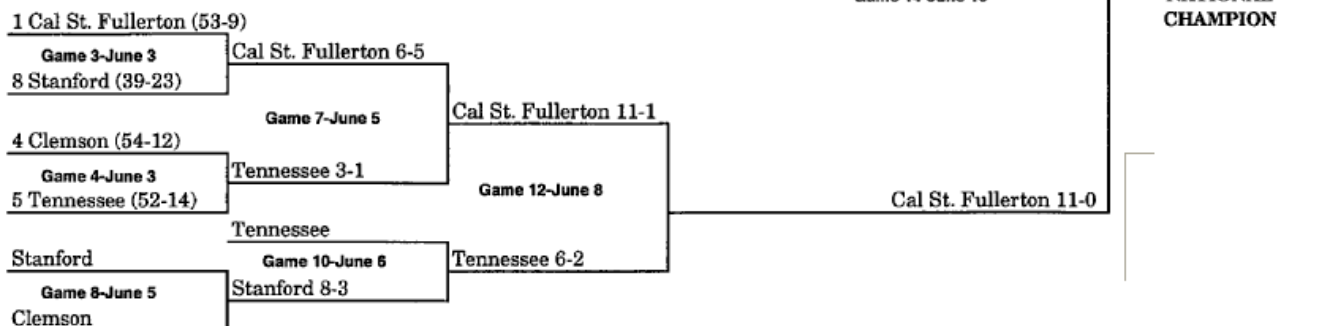

1994 BRACKET (JUNE 3-JUNE 11)

BRACKET ONE

BRACKET TWO

1995 BRACKET (JUNE 2-JUNE 10)

BRACKET ONE

BRACKET TWO

1996 BRACKET (MAY 31-JUNE 8)

BRACKET ONE

BRACKET TWO

1997 BRACKET (MAY 30-JUNE 7)

BRACKET ONE

BRACKET TWO

1998 BRACKET (MAY 29-JUNE 6)

BRACKET ONE

BRACKET TWO

Note: Beginning in 1999, the Division I Baseball Committee selected the eight national seeds at the beginning of the championship. Number before team names are national seed numbers only.