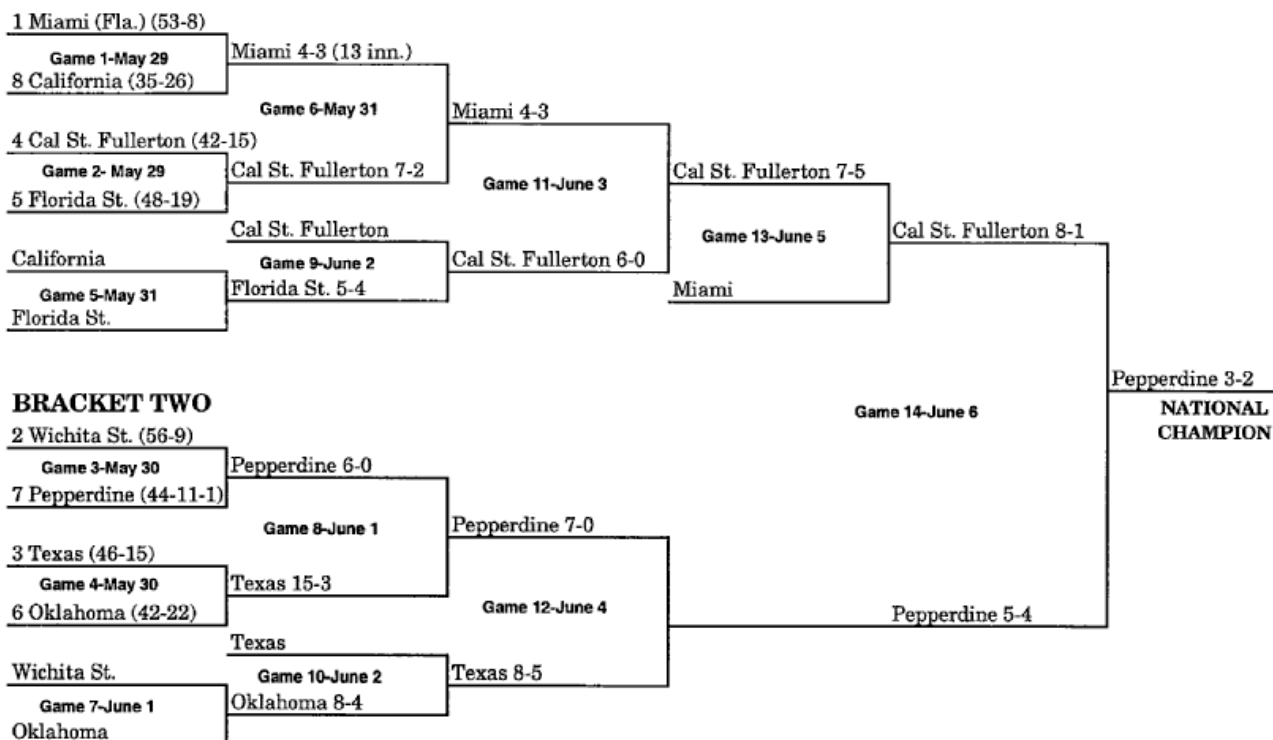

BRACKET ONE

BRACKET TWO

1992 BRACKET (MAY 29-JUNE 6)

BRACKET ONE

BRACKET TWO

1993 BRACKET (JUNE 4-JUNE 12)

BRACKET ONE

BRACKET TWO

BRACKET TWO

1997 BRACKET (MAY 30-JUNE 7)

BRACKET ONE

BRACKET TWO

1998 BRACKET (MAY 29-JUNE 6)

BRACKET ONE

BRACKET TWO

Note: Beginning in 1999, the Division I Baseball Committee selected the eight national seeds at the beginning of the championship. Number before team names are national seed numbers only.