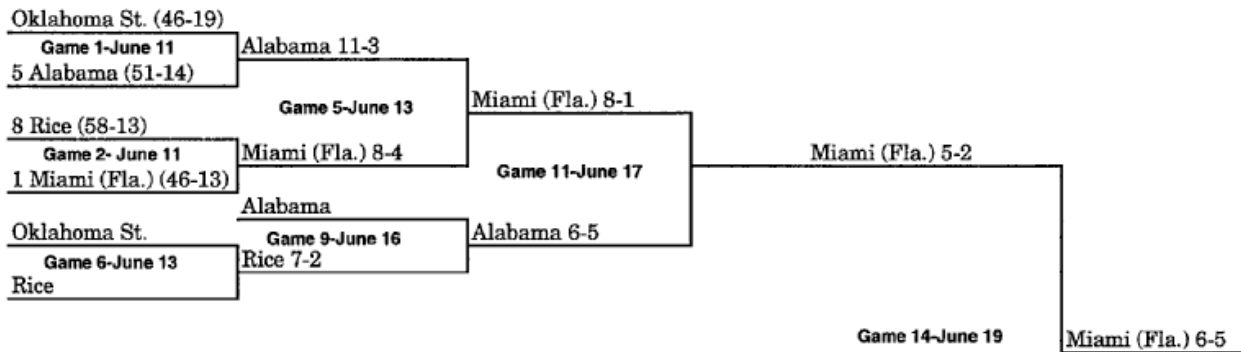

1994 BRACKET (JUNE 3-JUNE 11)

BRACKET ONE

BRACKET TWO

1995 BRACKET (JUNE 2-JUNE 10)

BRACKET ONE

BRACKET TWO

1996 BRACKET (MAY 31-JUNE 8)

BRACKET ONE

BRACKET TWO

1997 BRACKET (MAY 30-JUNE 7)

BRACKET ONE

BRACKET TWO

1998 BRACKET (MAY 29-JUNE 6)

BRACKET ONE

BRACKET TWO

Note: Beginning in 1999, the Division I Baseball Committee selected the eight national seeds at the beginning of the championship. Number before team names are national seed numbers only.

1999 BRACKET (JUNE 11-JUNE 19)

BRACKET ONE

BRACKET TWO

2000 BRACKET (JUNE 9-JUNE 17)

BRACKET ONE

San Jose St. (41-22)

Game 1-June 9
4 Clemson (50-16)

Clemson 10-6