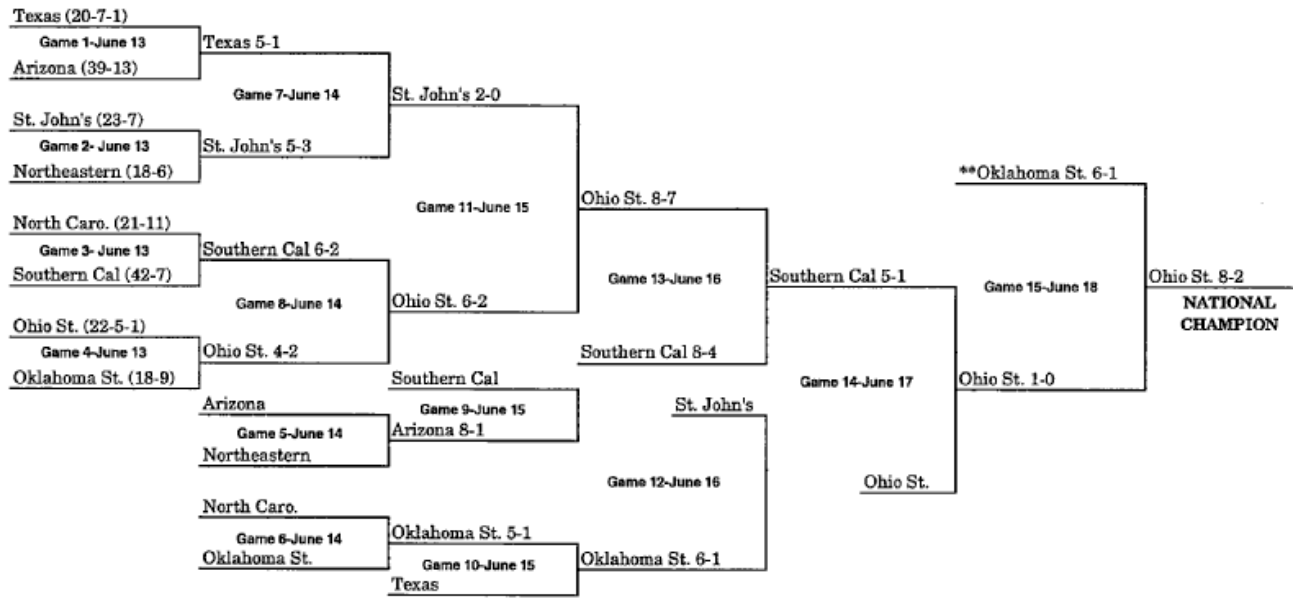

1956 BRACKET (JUNE 9-JUNE 14)

1957 BRACKET (JUNE 8-JUNE 12)

1958 BRACKET (JUNE 13-JUNE 19)

1959 BRACKET (JUNE 12-JUNE 18)

**When three teams remain after Game 13, a drawing determines which team receives a bye to the championship game.

1960 BRACKET (JUNE 13-JUNE 20)

1961 BRACKET (JUNE 9-JUNE 15)

1962 BRACKET (JUNE 11-JUNE 16)

** When three teams remain after Game 13, a drawing determines which team receives a bye to the championship game.

1963 BRACKET (JUNE 10-JUNE 16)

1964 BRACKET (JUNE 8-JUNE 18)

1965 BRACKET (JUNE 7-JUNE 12)

1966 BRACKET (JUNE 13-JUNE 18)

***When three teams remain after Game 13, a drawing determines which team receives a bye to the championship game.*

1967 BRACKET (JUNE 12-JUNE 18)

***When three teams remain after Game 13, a drawing determines which team receives a bye to the championship game.*

1968 BRACKET (JUNE 10-JUNE 15)

*Pairing adjusted for Games 12 and 13 to match teams which have not played previously, or have not played since first round.