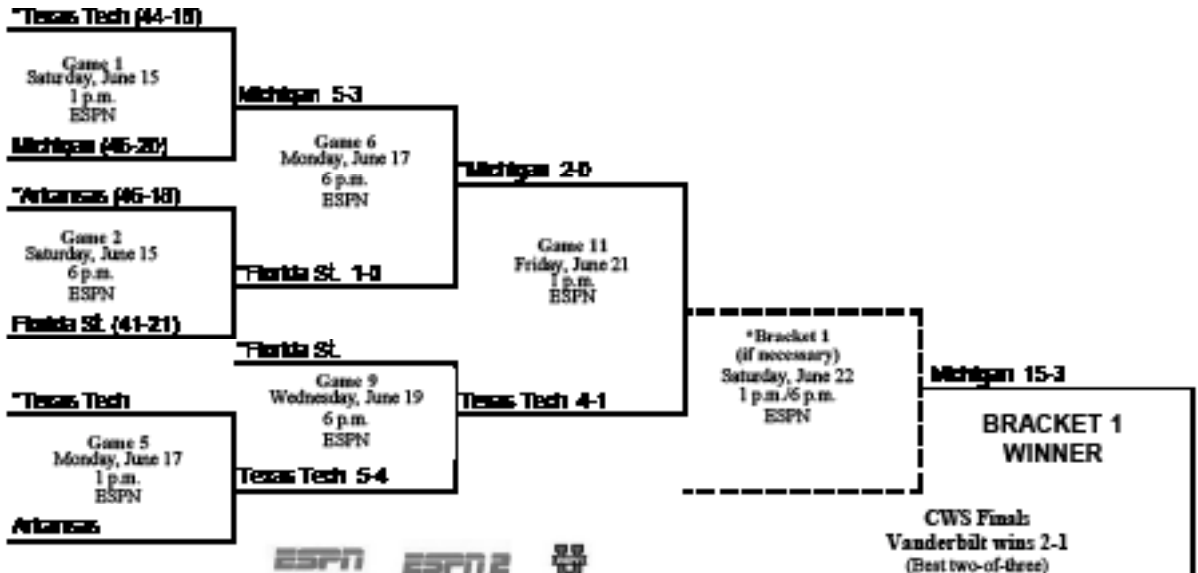

2019 BRACKET (JUNE 15 - JUNE 26)

2019 NCAA Men's College World Series
TD Ameritrade Park Omaha - Omaha, Nebraska
June 15-25/26

BRACKET 1