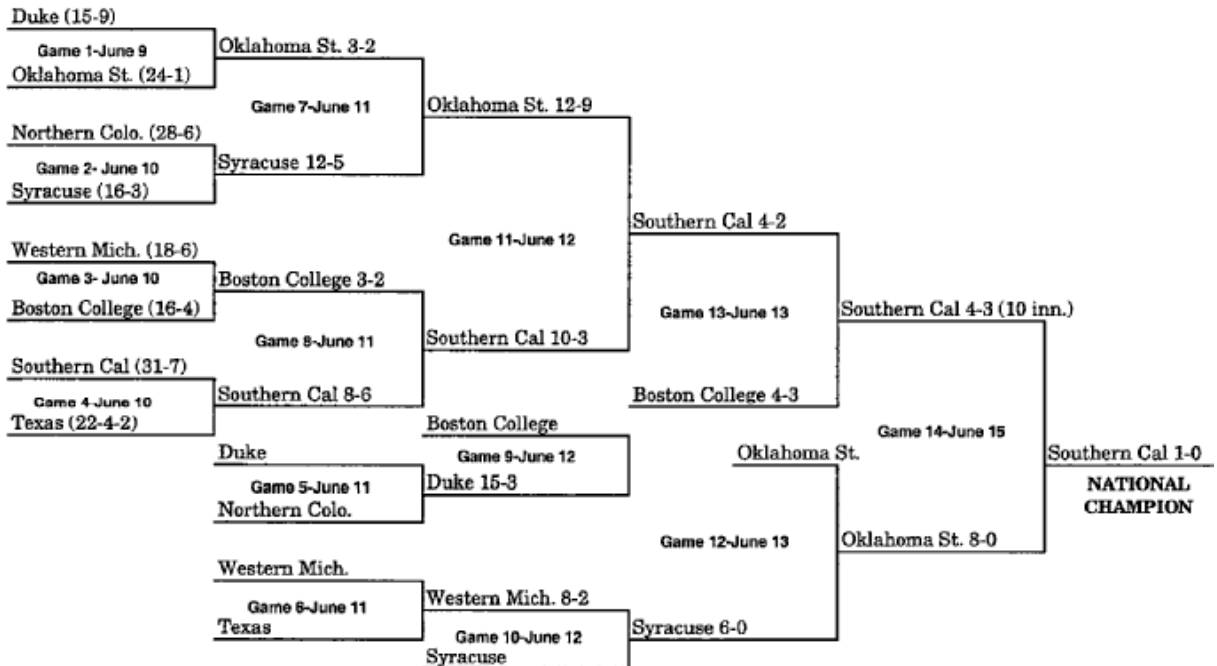

***When three teams remain after Game 13, a drawing determines which team receives a bye to the championship game.*

1955 BRACKET (JUNE 10-JUNE 16)

***When three teams remain after Game 13, a drawing determines which team receives a bye to the championship game.*

1956 BRACKET (JUNE 9-JUNE 14)

1957 BRACKET (JUNE 8-JUNE 12)

1958 BRACKET (JUNE 13-JUNE 19)

1959 BRACKET (JUNE 12-JUNE 18)

**When three teams remain after Game 13, a drawing determines which team receives a bye to the championship game.

1960 BRACKET (JUNE 13-JUNE 20)

1961 BRACKET (JUNE 9-JUNE 15)

1962 BRACKET (JUNE 11-JUNE 16)

** When three teams remain after Game 13, a drawing determines which team receives a bye to the championship game.