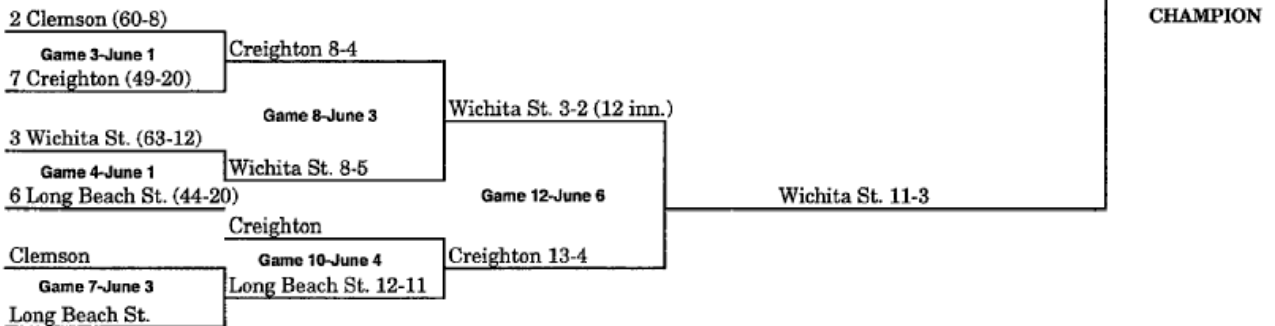

BRACKET TWO