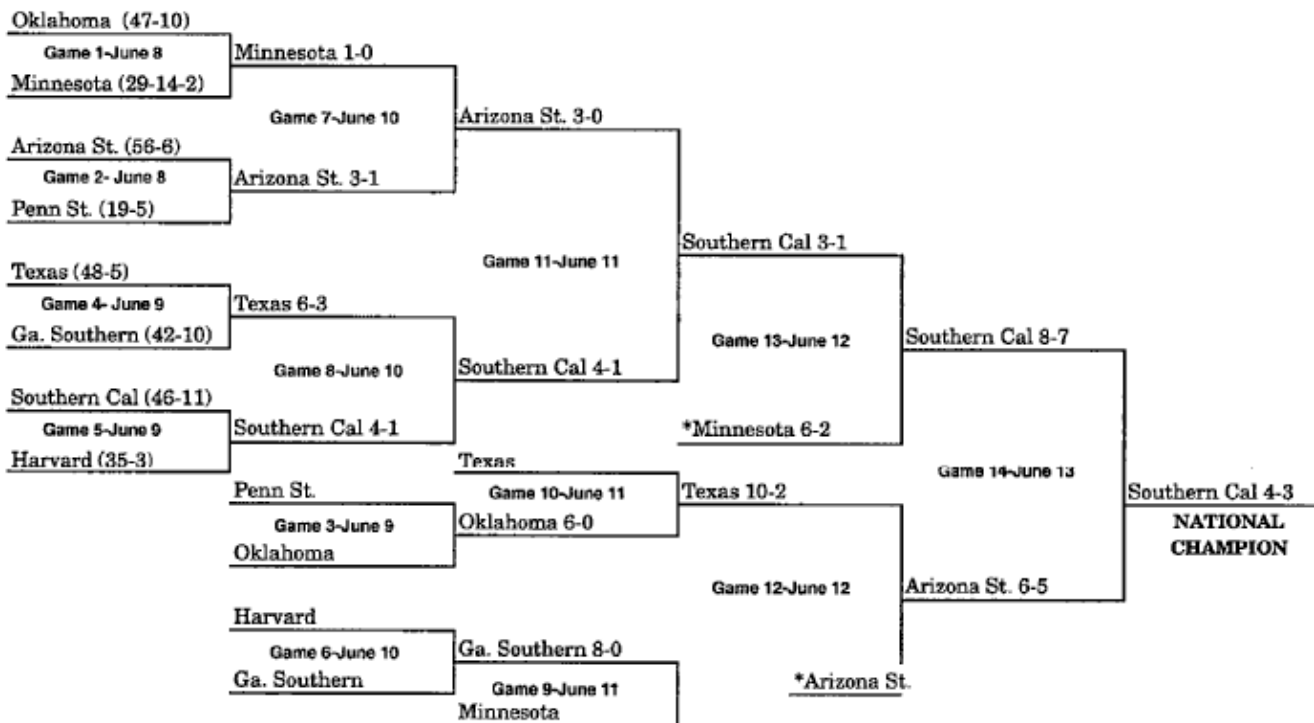

1973 BRACKET (JUNE 8-JUNE 13)

*Pairings adjusted for Games 12 and 13 to match teams which have not played previously, or have not played since first round.