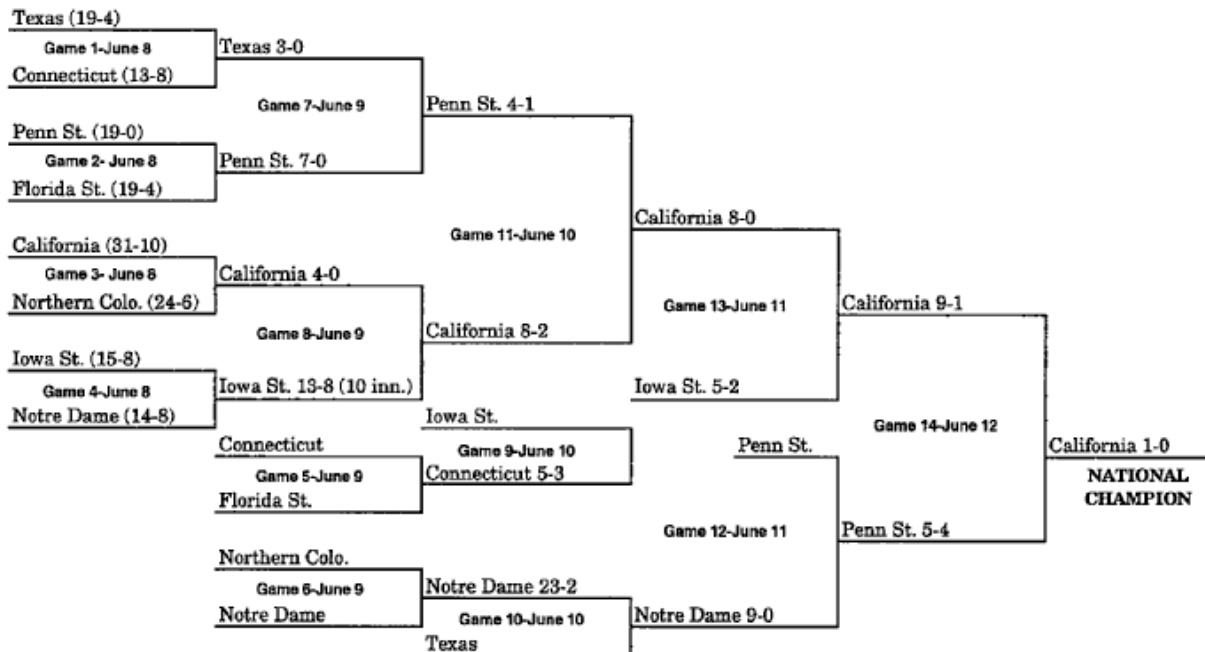

1947 BRACKET (JUNE 27-JUNE 28)

(KALAMAZOO, MI – BEST OF THREE)

1948 BRACKET (JUNE 25-JUNE 26)

(KALAMAZOO, MI – BEST OF THREE)

1949 BRACKET (JUNE 22-JUNE 25)

(WICHITA, KS)

1950 BRACKET (JUNE 15-JUNE 23)

1951 BRACKET (JUNE 13-JUNE 17)

1952 BRACKET (JUNE 12-JUNE 17)

1953 BRACKET (JUNE 11-JUNE 16)

**When three teams remain after Game 13, a drawing determines which team receives a bye to the championship game

1954 BRACKET (JUNE 10-JUNE 16)

***When three teams remain after Game 13, a drawing determines which team receives a bye to the championship game.*

1955 BRACKET (JUNE 10-JUNE 16)

***When three teams remain after Game 13, a drawing determines which team receives a bye to the championship game.*

1956 BRACKET (JUNE 9-JUNE 14)

1957 BRACKET (JUNE 8-JUNE 12)

1958 BRACKET (JUNE 13-JUNE 19)

1959 BRACKET (JUNE 12-JUNE 18)

**When three teams remain after Game 13, a drawing determines which team receives a bye to the championship game.