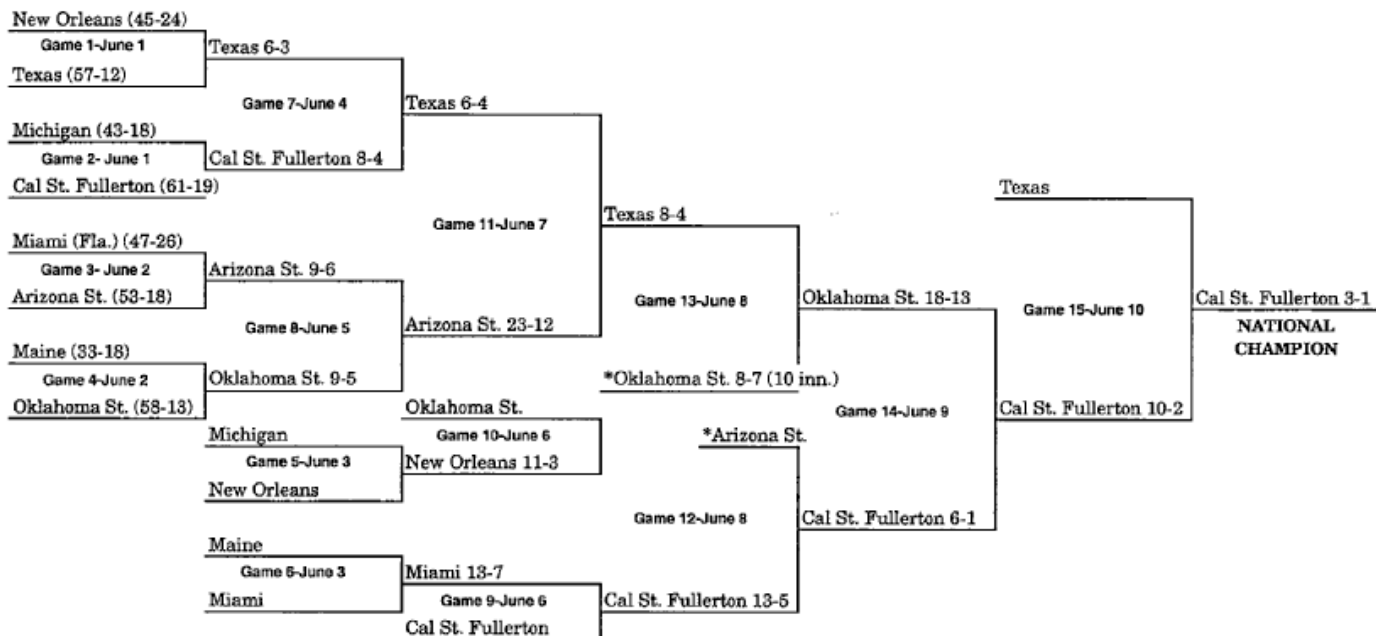

1984 BRACKET (JUNE 1-JUNE 10)

*Pairings adjusted for Games 12 and 13 to match teams which have not played previously, or have not played since first round.