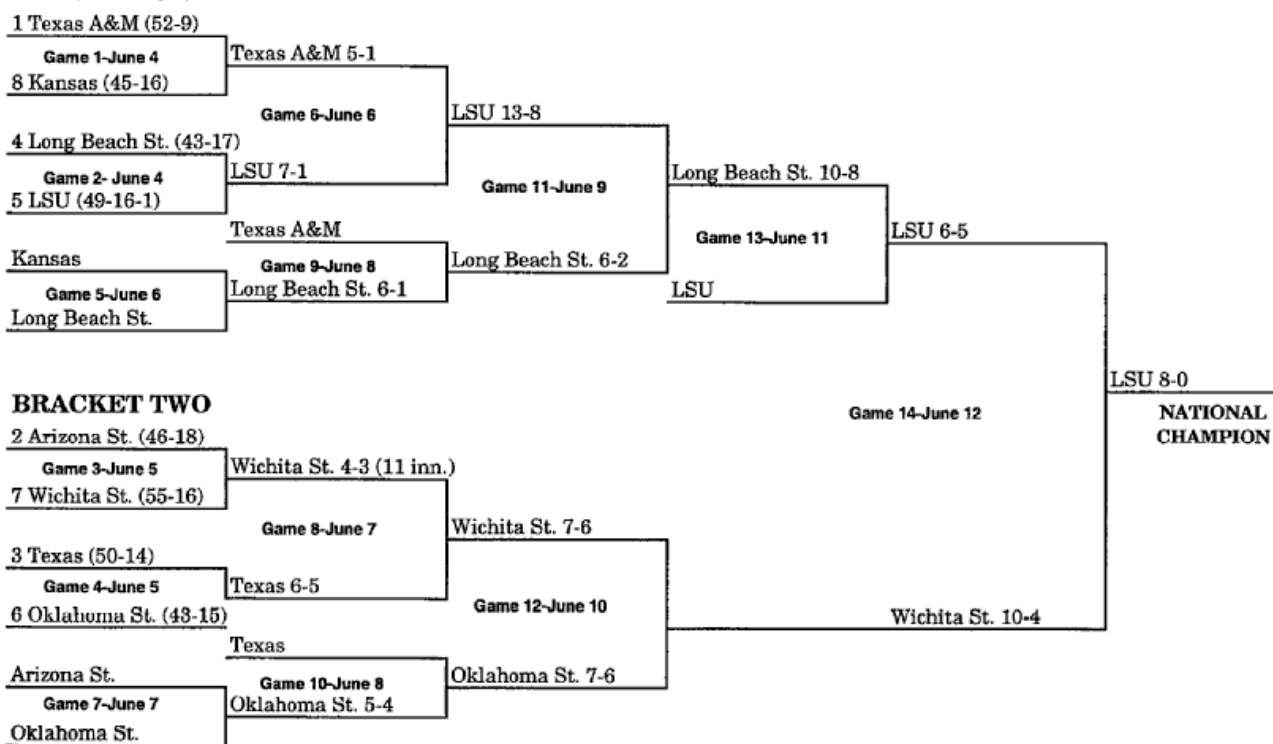

Miami

Game 10-June 6

LSU 6-3

LSU 8-5

1990 BRACKET (JUNE 1-JUNE 9)

BRACKET ONE

BRACKET TWO

1991 BRACKET (MAY 31-JUNE 8)

BRACKET ONE

BRACKET TWO

1992 BRACKET (MAY 29-JUNE 6)

BRACKET ONE

BRACKET TWO

1993 BRACKET (JUNE 4-JUNE 12)

BRACKET ONE

BRACKET TWO

1994 BRACKET (JUNE 3-JUNE 11)

BRACKET ONE

BRACKET TWO

1995 BRACKET (JUNE 2-JUNE 10)

BRACKET ONE

BRACKET TWO

1996 BRACKET (MAY 31-JUNE 8)

BRACKET ONE

BRACKET TWO

1997 BRACKET (MAY 30-JUNE 7)

BRACKET ONE

BRACKET TWO

1998 BRACKET (MAY 29-JUNE 6)

BRACKET ONE

BRACKET TWO

Note: Beginning in 1999, the Division I Baseball Committee selected the eight national seeds at the beginning of the championship. Number before team names are national seed numbers only.