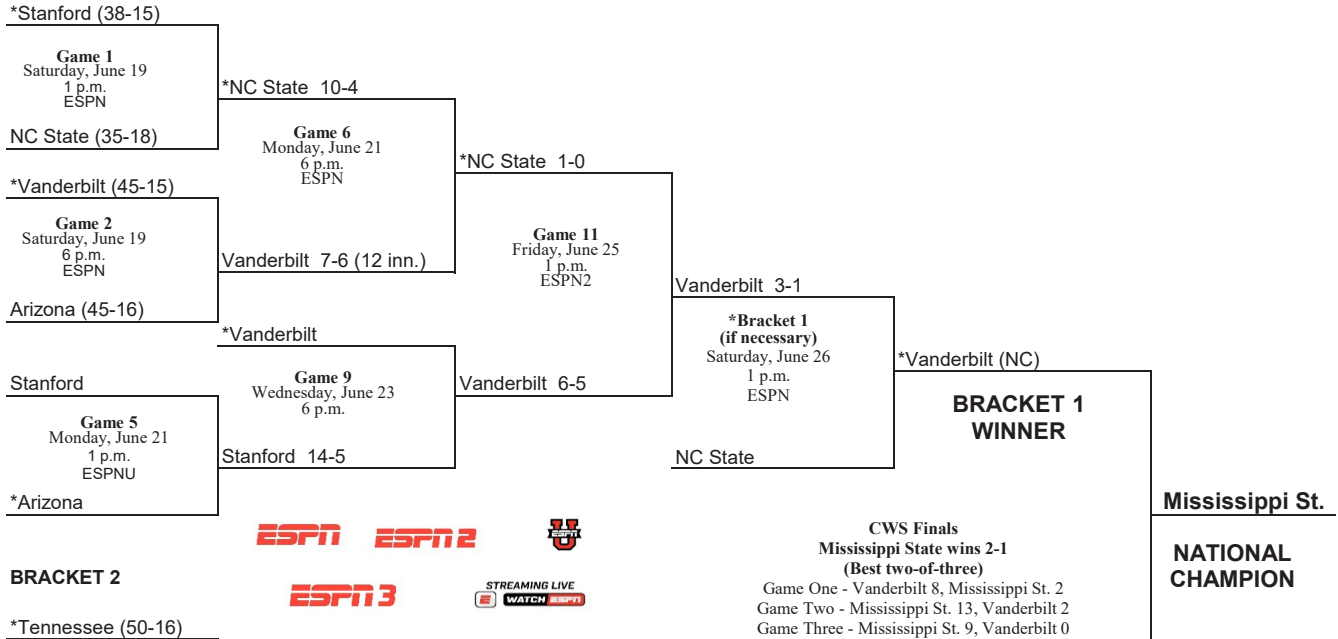

2021 BRACKET (JUNE 19 - JUNE 30)

2021 NCAA Men's College World Series TD Ameritrade Park Omaha - Omaha, Nebraska June 19-29/30

BRACKET 1

BRACKET 2