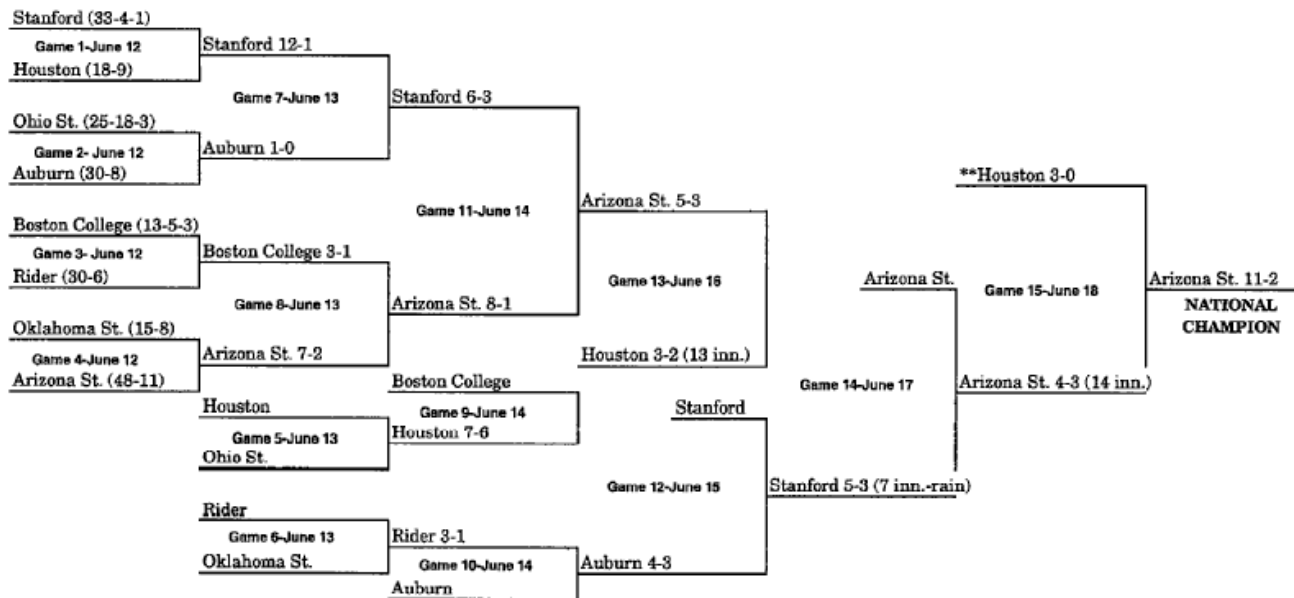

1960 BRACKET (JUNE 13-JUNE 20)

1961 BRACKET (JUNE 9-JUNE 15)

1962 BRACKET (JUNE 11-JUNE 16)

** When three teams remain after Game 13, a drawing determines which team receives a bye to the championship game.

1963 BRACKET (JUNE 10-JUNE 16)

1964 BRACKET (JUNE 8-JUNE 18)

1965 BRACKET (JUNE 7-JUNE 12)

1966 BRACKET (JUNE 13-JUNE 18)

***When three teams remain after Game 13, a drawing determines which team receives a bye to the championship game.*

1967 BRACKET (JUNE 12-JUNE 18)

***When three teams remain after Game 13, a drawing determines which team receives a bye to the championship game.*

1968 BRACKET (JUNE 10-JUNE 15)

*Pairing adjusted for Games 12 and 13 to match teams which have not played previously, or have not played since first round.