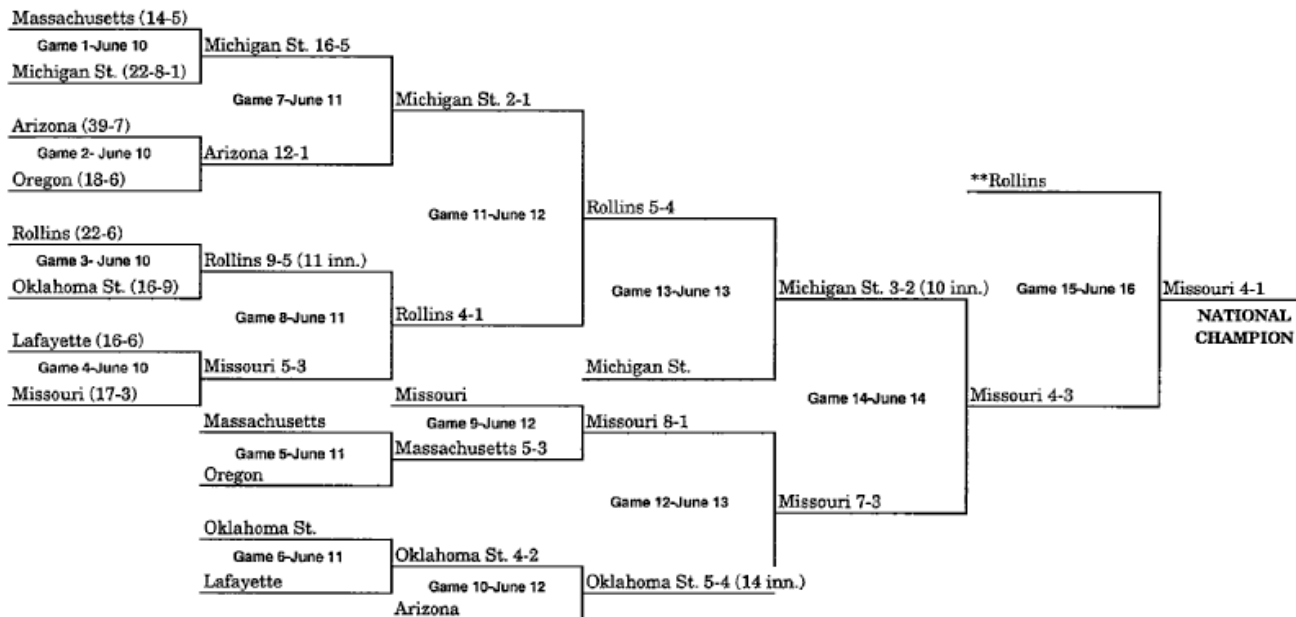

1947 BRACKET (JUNE 27-JUNE 28)

(KALAMAZOO, MI – BEST OF THREE)

1948 BRACKET (JUNE 25-JUNE 26)

(KALAMAZOO, MI – BEST OF THREE)

1949 BRACKET (JUNE 22-JUNE 25)

(WICHITA, KS)

1950 BRACKET (JUNE 15-JUNE 23)

1951 BRACKET (JUNE 13-JUNE 17)

1952 BRACKET (JUNE 12-JUNE 17)

1953 BRACKET (JUNE 11-JUNE 16)

**When three teams remain after Game 13, a drawing determines which team receives a bye to the championship game

1954 BRACKET (JUNE 10-JUNE 16)

***When three teams remain after Game 13, a drawing determines which team receives a bye to the championship game.*

1955 BRACKET (JUNE 10-JUNE 16)

***When three teams remain after Game 13, a drawing determines which team receives a bye to the championship game.*