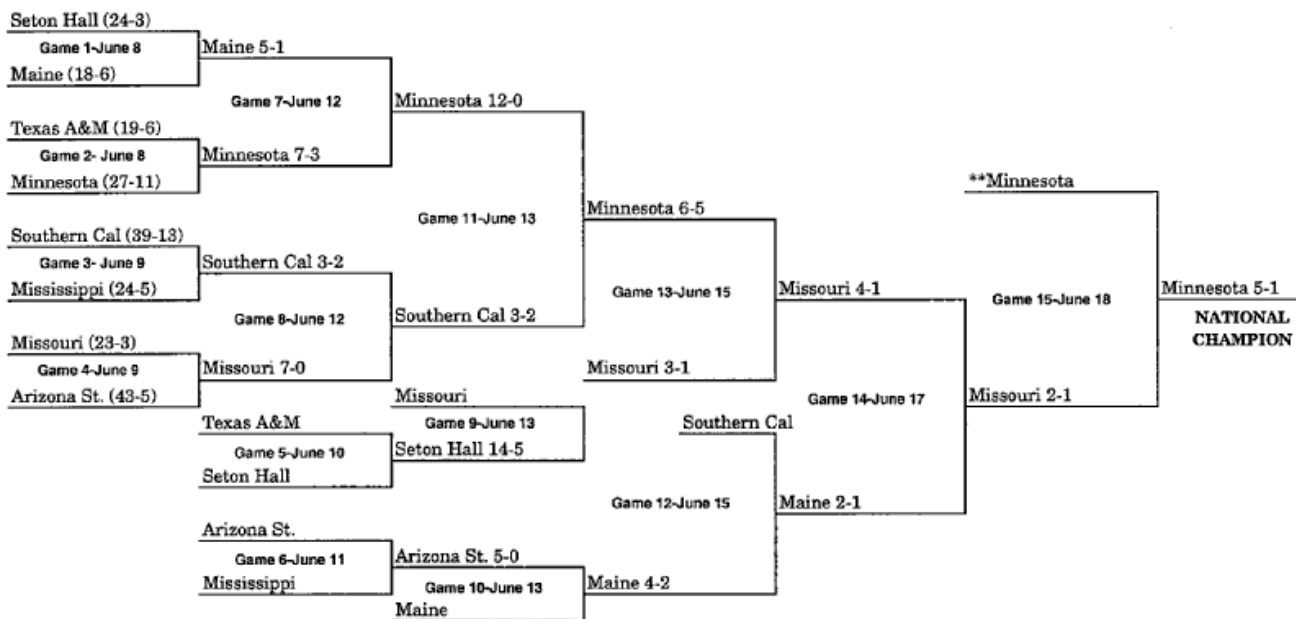

1956 BRACKET (JUNE 9-JUNE 14)

1957 BRACKET (JUNE 8-JUNE 12)

1958 BRACKET (JUNE 13-JUNE 19)

1959 BRACKET (JUNE 12-JUNE 18)

**When three teams remain after Game 13, a drawing determines which team receives a bye to the championship game.

1960 BRACKET (JUNE 13-JUNE 20)

1961 BRACKET (JUNE 9-JUNE 15)

1962 BRACKET (JUNE 11-JUNE 16)

** When three teams remain after Game 13, a drawing determines which team receives a bye to the championship game.

1963 BRACKET (JUNE 10-JUNE 16)

1964 BRACKET (JUNE 8-JUNE 18)

1965 BRACKET (JUNE 7-JUNE 12)

1966 BRACKET (JUNE 13-JUNE 18)

***When three teams remain after Game 13, a drawing determines which team receives a bye to the championship game.*

1967 BRACKET (JUNE 12-JUNE 18)

***When three teams remain after Game 13, a drawing determines which team receives a bye to the championship game.*

1968 BRACKET (JUNE 10-JUNE 15)

*Pairing adjusted for Games 12 and 13 to match teams which have not played previously, or have not played since first round.