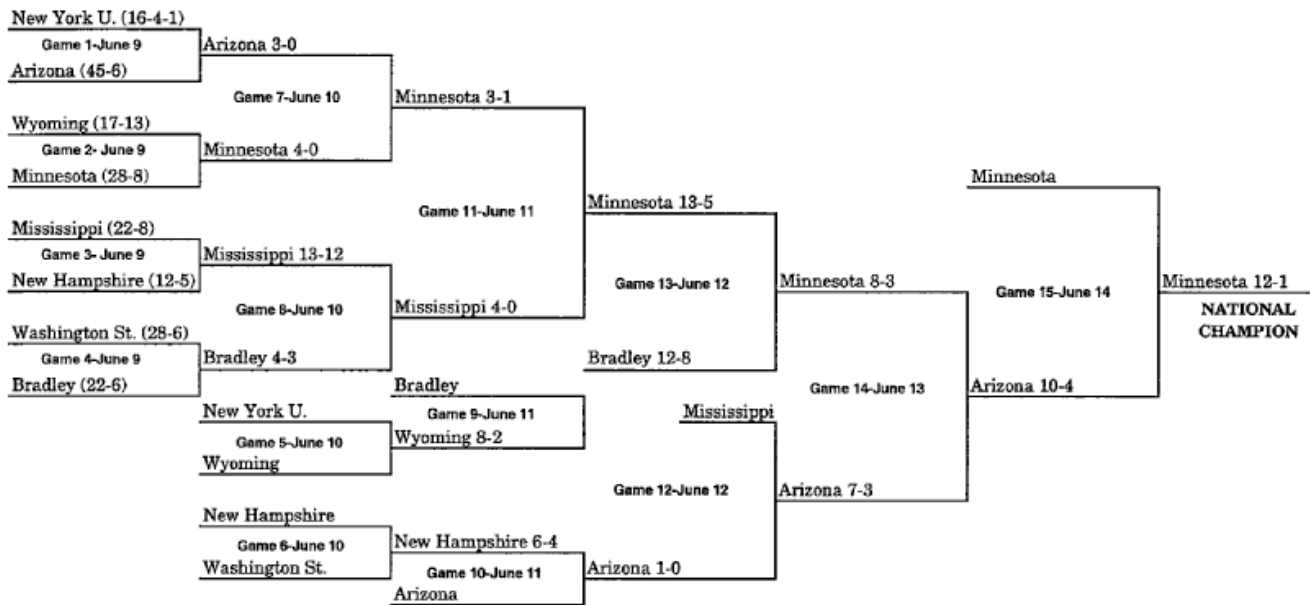

1947 BRACKET (JUNE 27-JUNE 28)

(KALAMAZOO, MI – BEST OF THREE)

1948 BRACKET (JUNE 25-JUNE 26)

(KALAMAZOO, MI – BEST OF THREE)

1949 BRACKET (JUNE 22-JUNE 25)

(WICHITA, KS)

1950 BRACKET (JUNE 15-JUNE 23)

1951 BRACKET (JUNE 13-JUNE 17)

1952 BRACKET (JUNE 12-JUNE 17)

1953 BRACKET (JUNE 11-JUNE 16)

**When three teams remain after Game 13, a drawing determines which team receives a bye to the championship game

1954 BRACKET (JUNE 10-JUNE 16)

***When three teams remain after Game 13, a drawing determines which team receives a bye to the championship game.*

1955 BRACKET (JUNE 10-JUNE 16)

***When three teams remain after Game 13, a drawing determines which team receives a bye to the championship game.*

1956 BRACKET (JUNE 9-JUNE 14)

1957 BRACKET (JUNE 8-JUNE 12)

1958 BRACKET (JUNE 13-JUNE 19)

1959 BRACKET (JUNE 12-JUNE 18)

**When three teams remain after Game 13, a drawing determines which team receives a bye to the championship game.