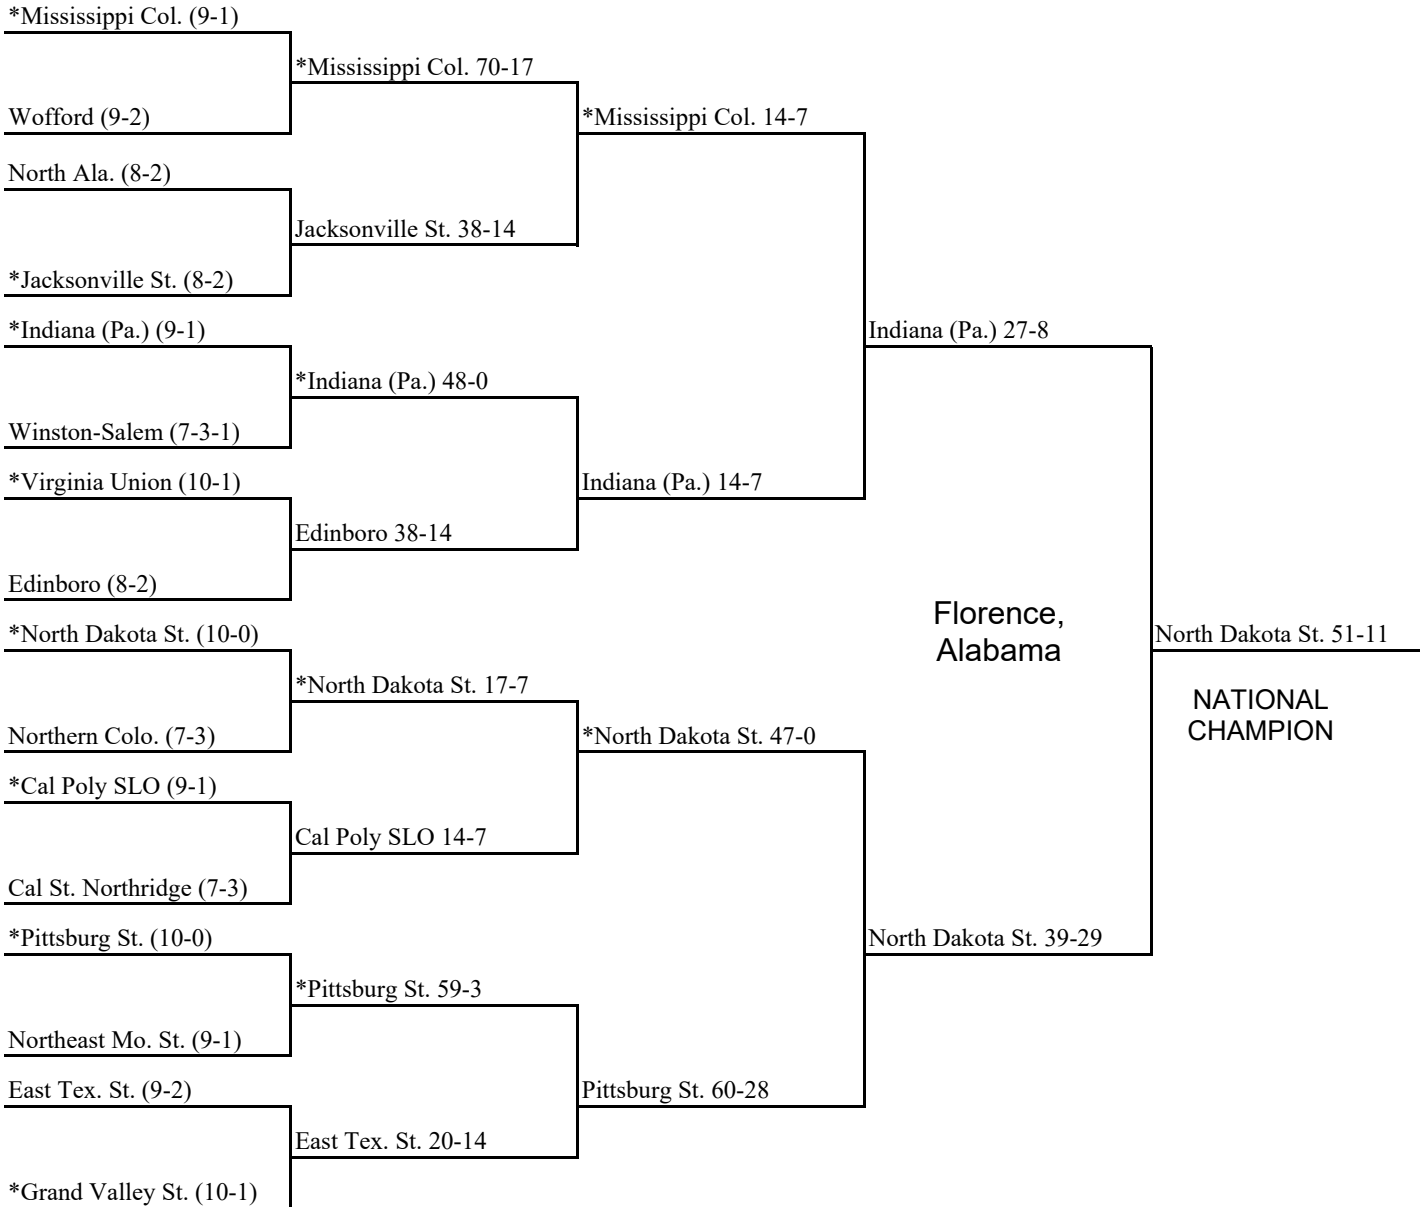

All times local and TBD by Host

*Denotes home team