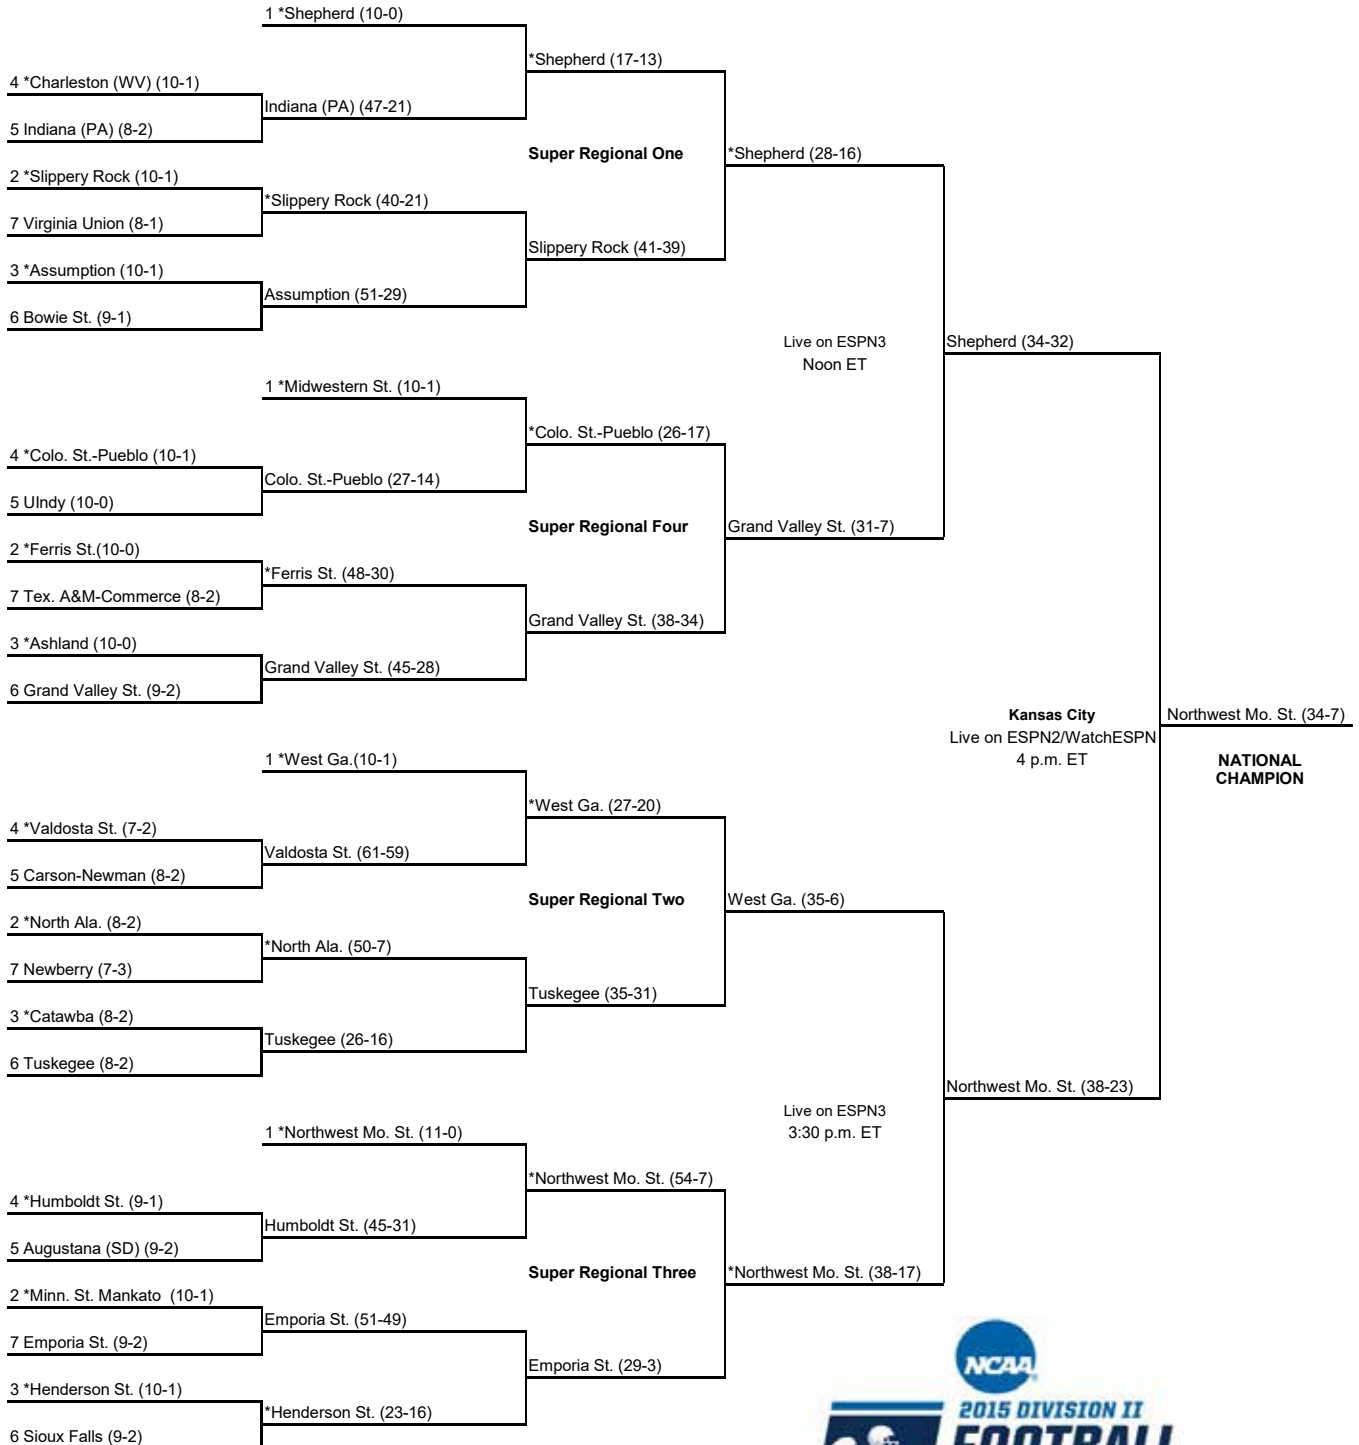

\* Host Institution  
All times are Eastern time.  
Information subject to change.