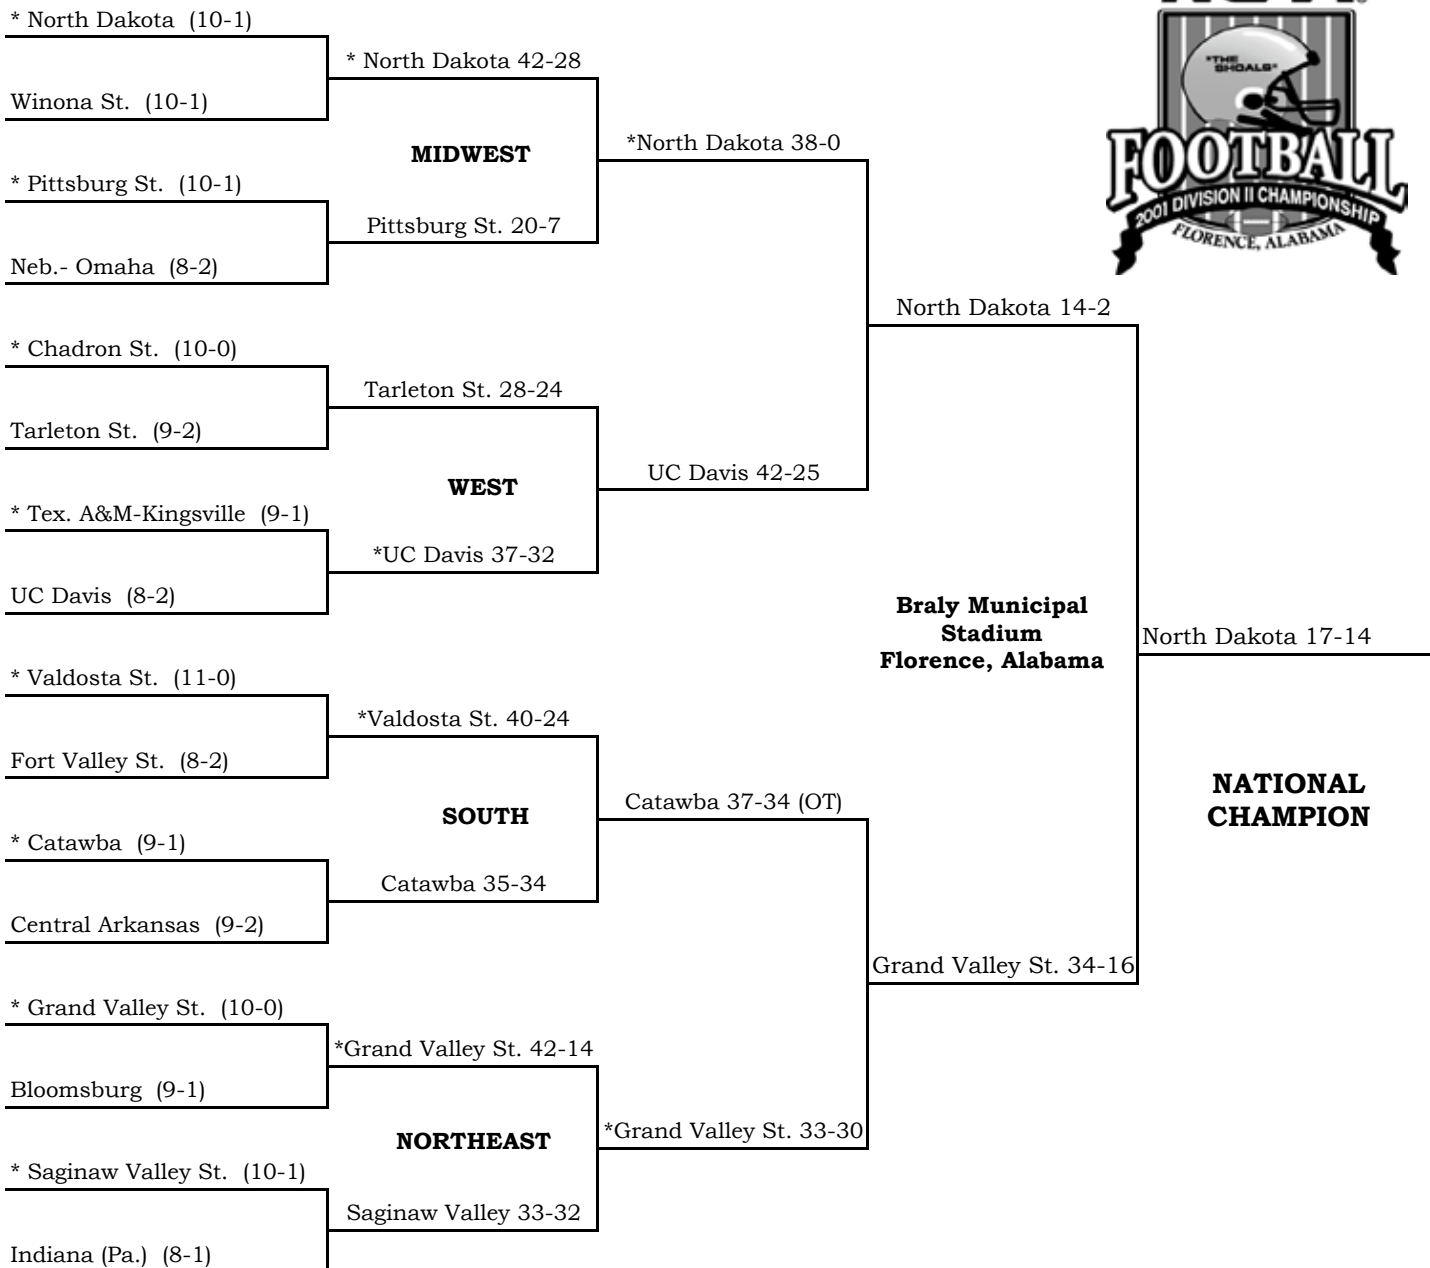

*Denotes host institution

** First-round, quarterfinal and semifinal games will be played on the campus of one of the competing institutions. The home team at the championship game will be decided by the Division II Football Committee and the Shoals National Championship Committee.