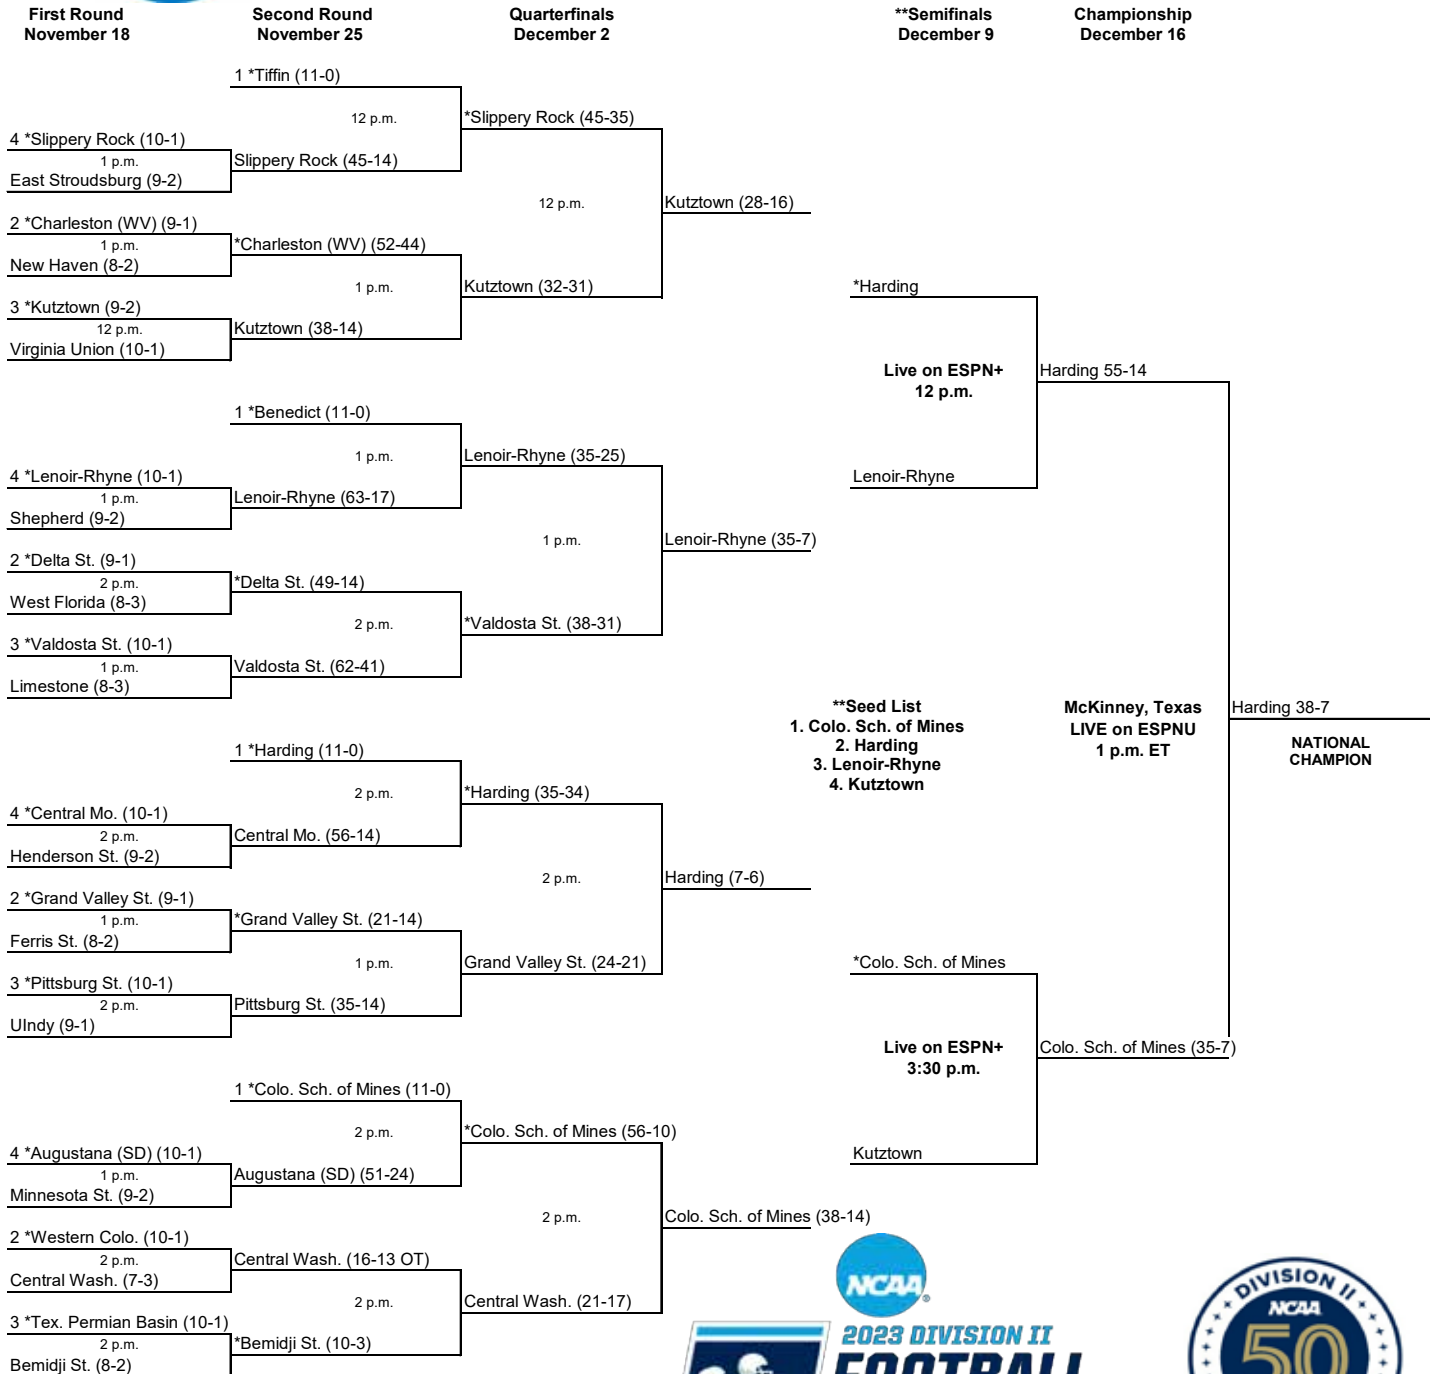

# 2023 NCAA Division II Football Championship

\* Host Institution  
All times are Eastern time.  
Information subject to change.

\*\*The Division II Football Committee will seed the final four teams following completion of the quarterfinal games.