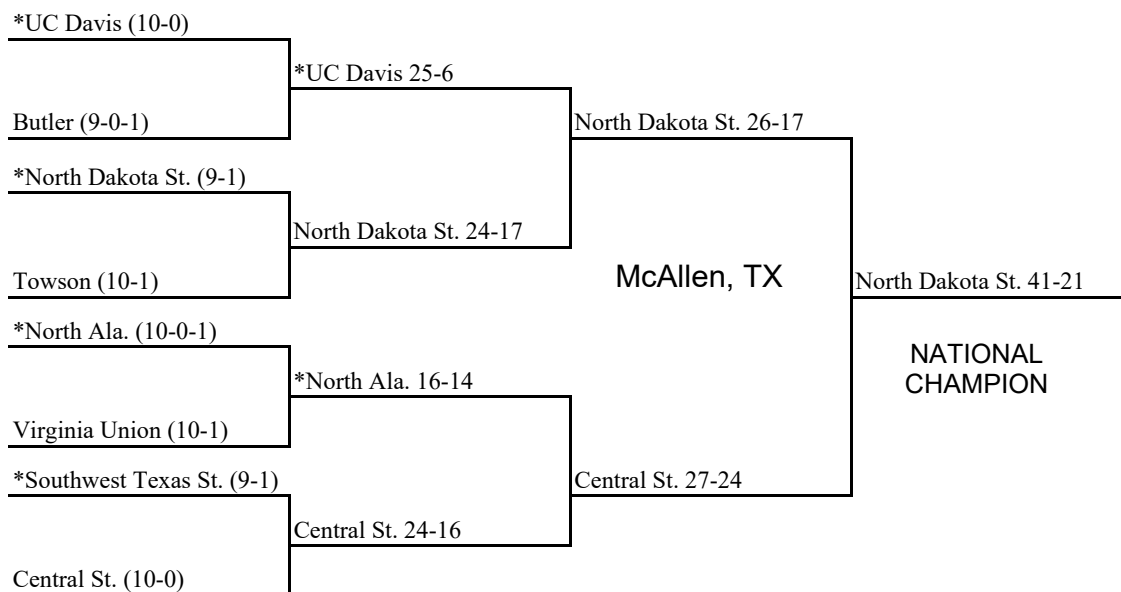

1983 National Collegiate Division II Football Championship

First Round
November 26
On campus

Semifinals
December 3
On campus

Final
December 10