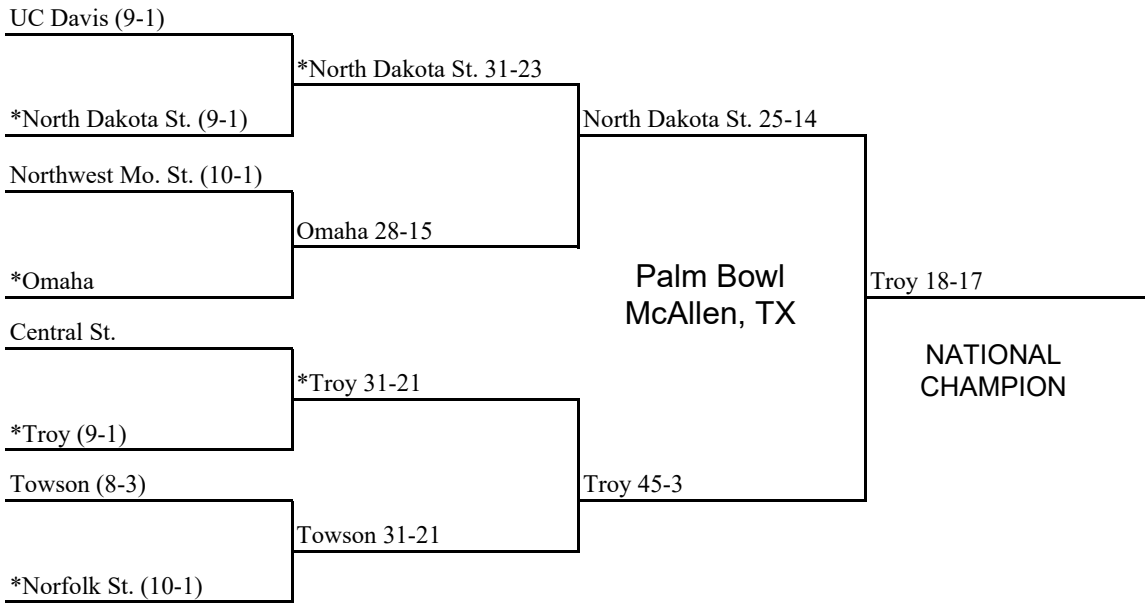

1984 National Collegiate Division II Football Championship

First Round
November 24
On campus

Semifinals
December 1
On campus

Final
December 8