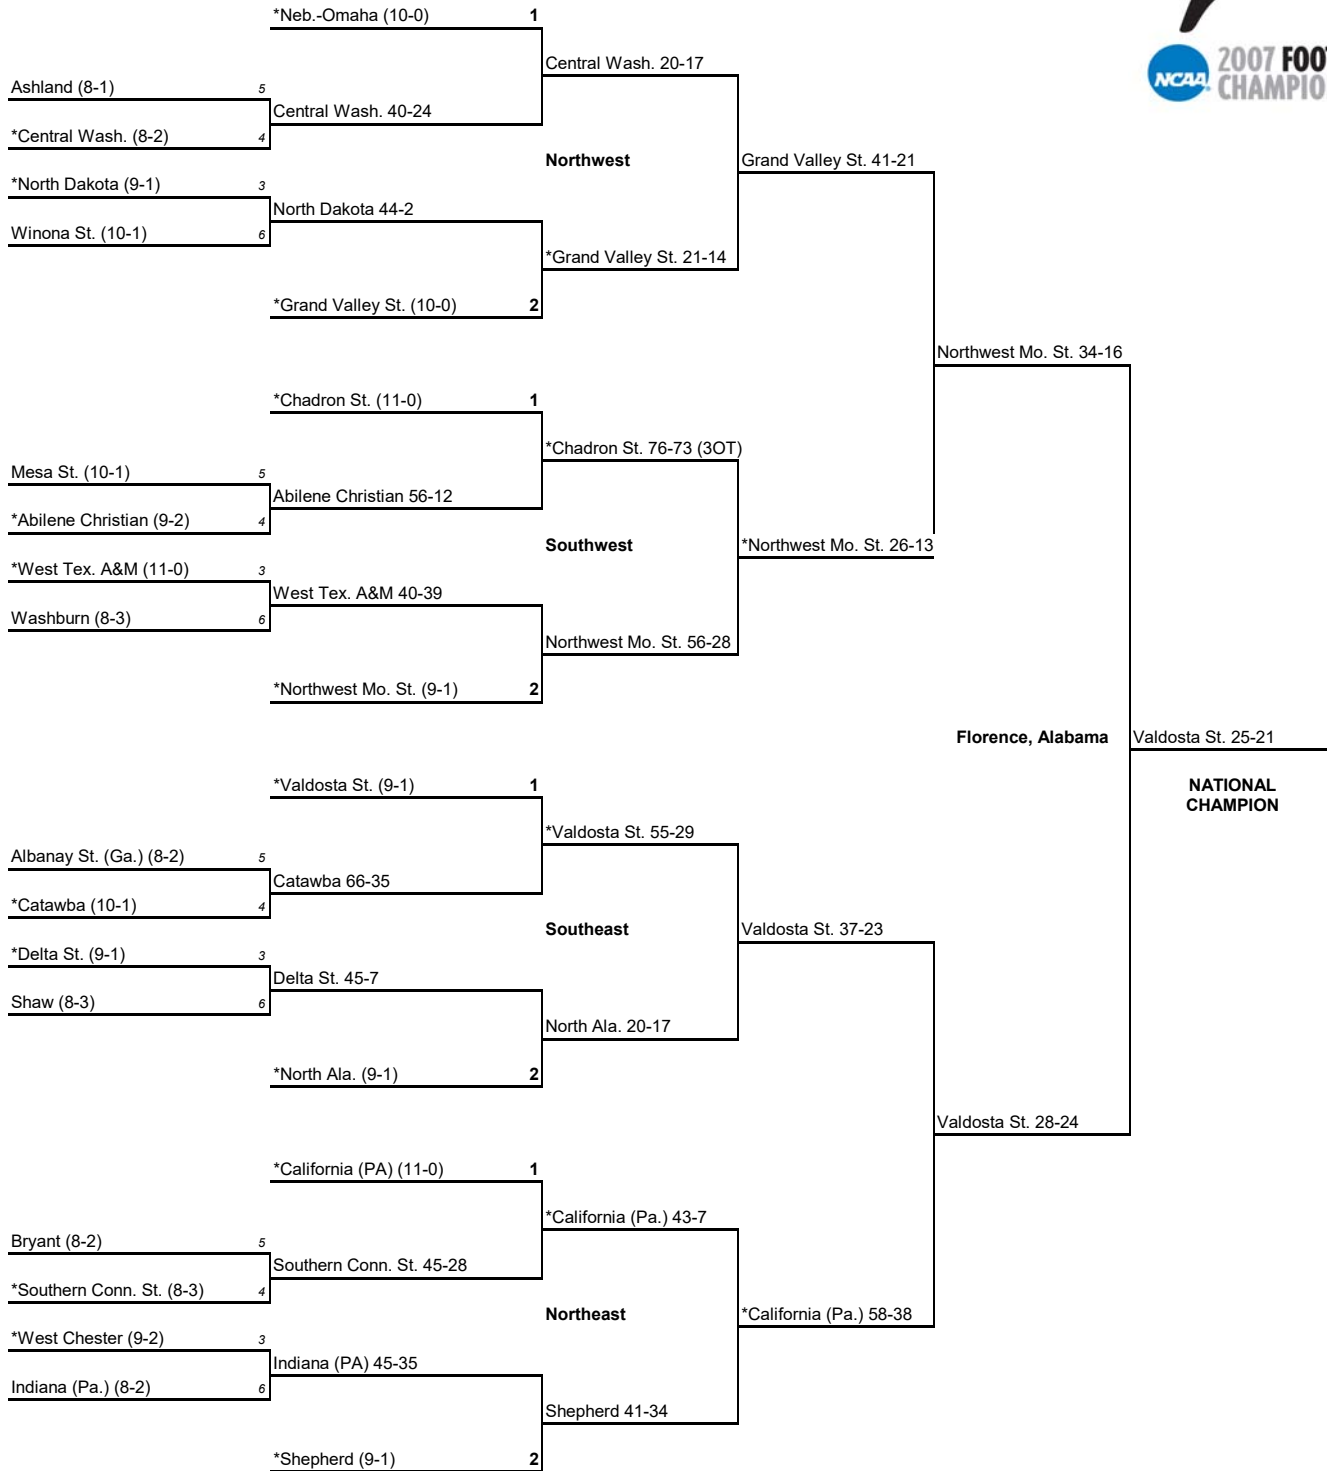

All times local and shall be determined by the host institution

**First Round
November 17

**Second Round
November 24

**Quarterfinals
December 1

**Semifinals
*** December 8 or 9

Final
December 15