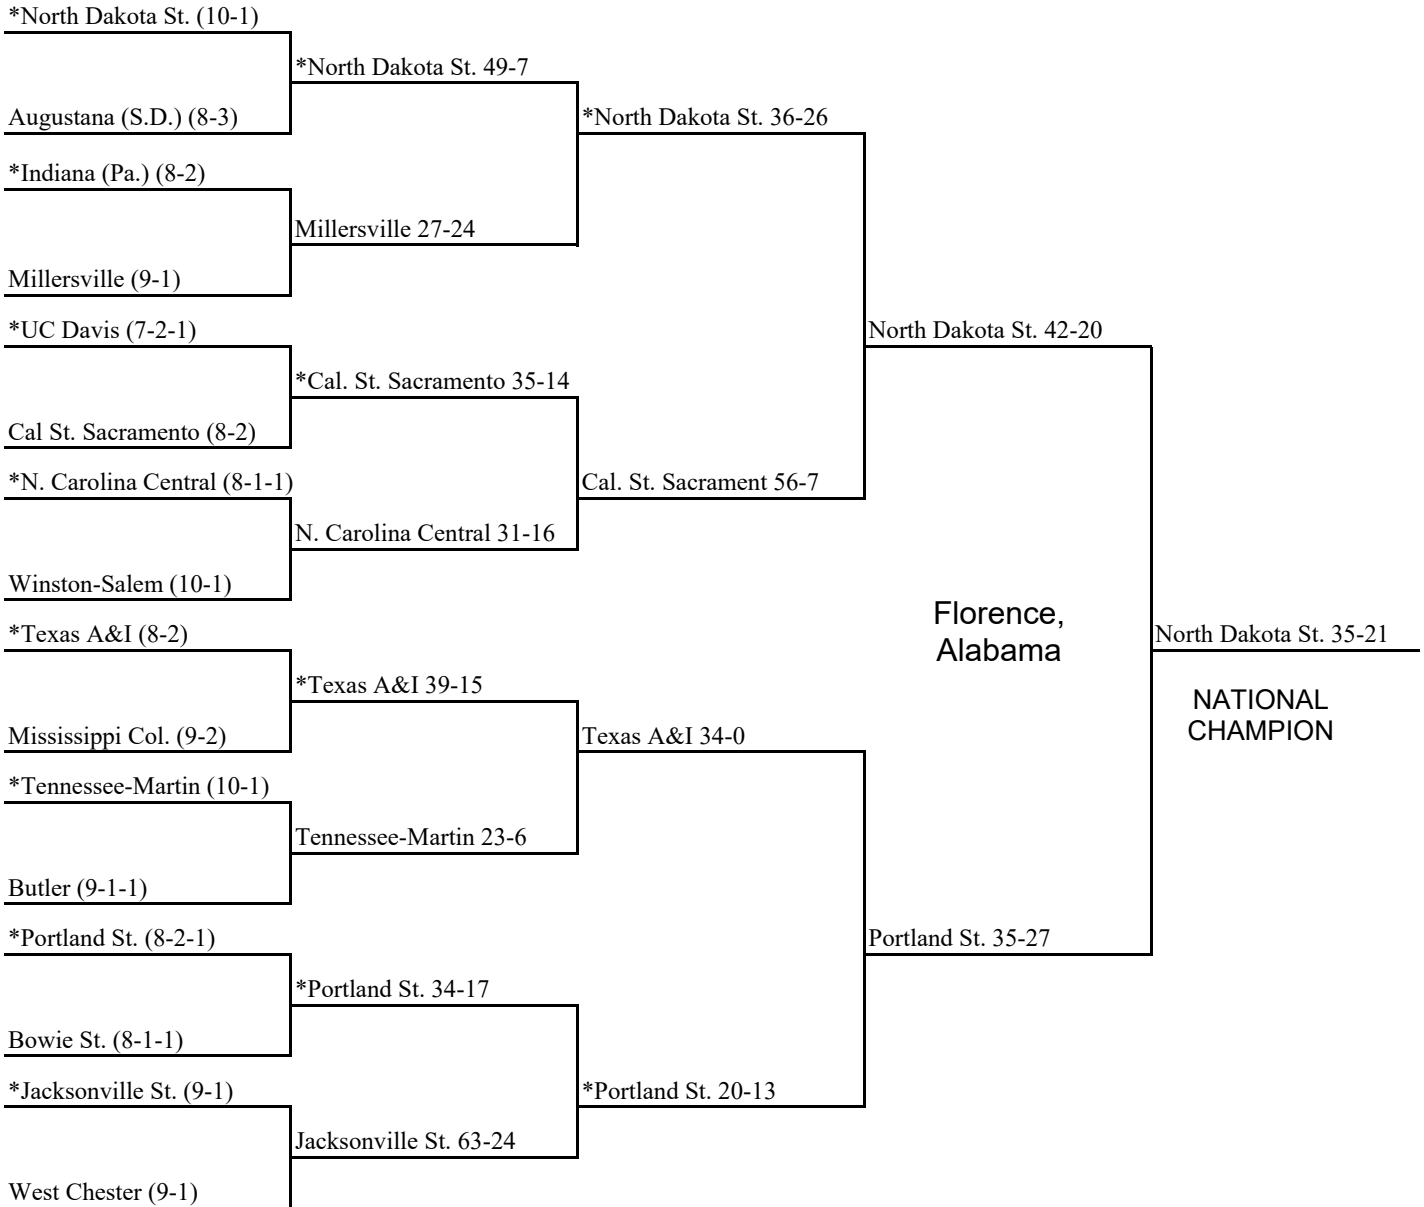

All times local and TBD by Host

\*Denotes home team