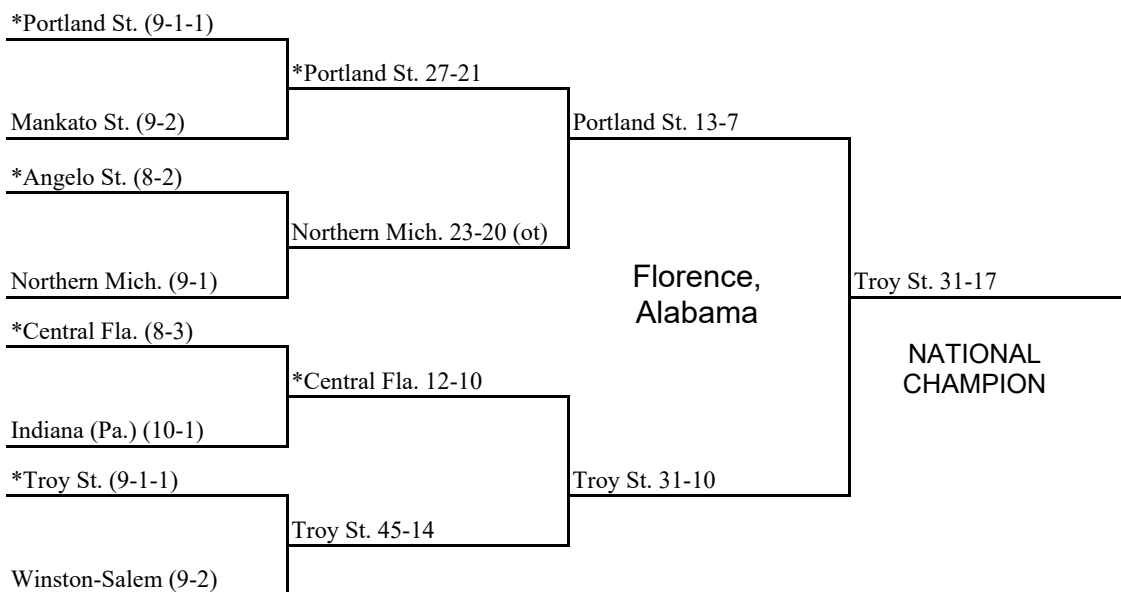

1987 National Collegiate Division II Football Championship

First Round
November 28
On campus

Semifinals
December 5
On campus

Final
December 12