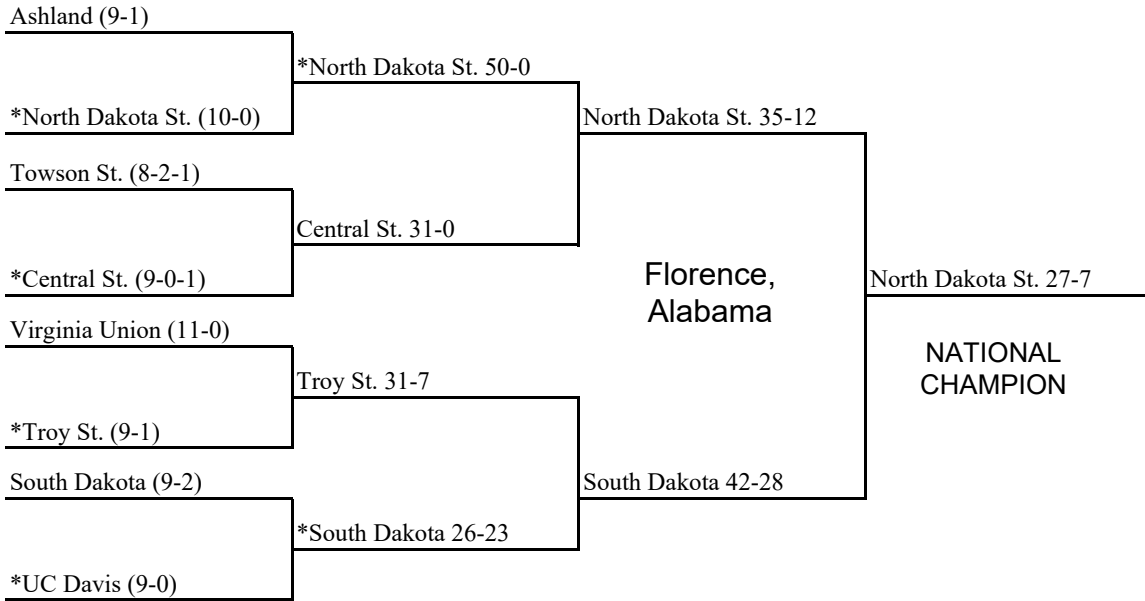

1986 National Collegiate Division II Football Championship

First Round
November 29
On campus

Semifinals
December 6
On campus

Final
December 13