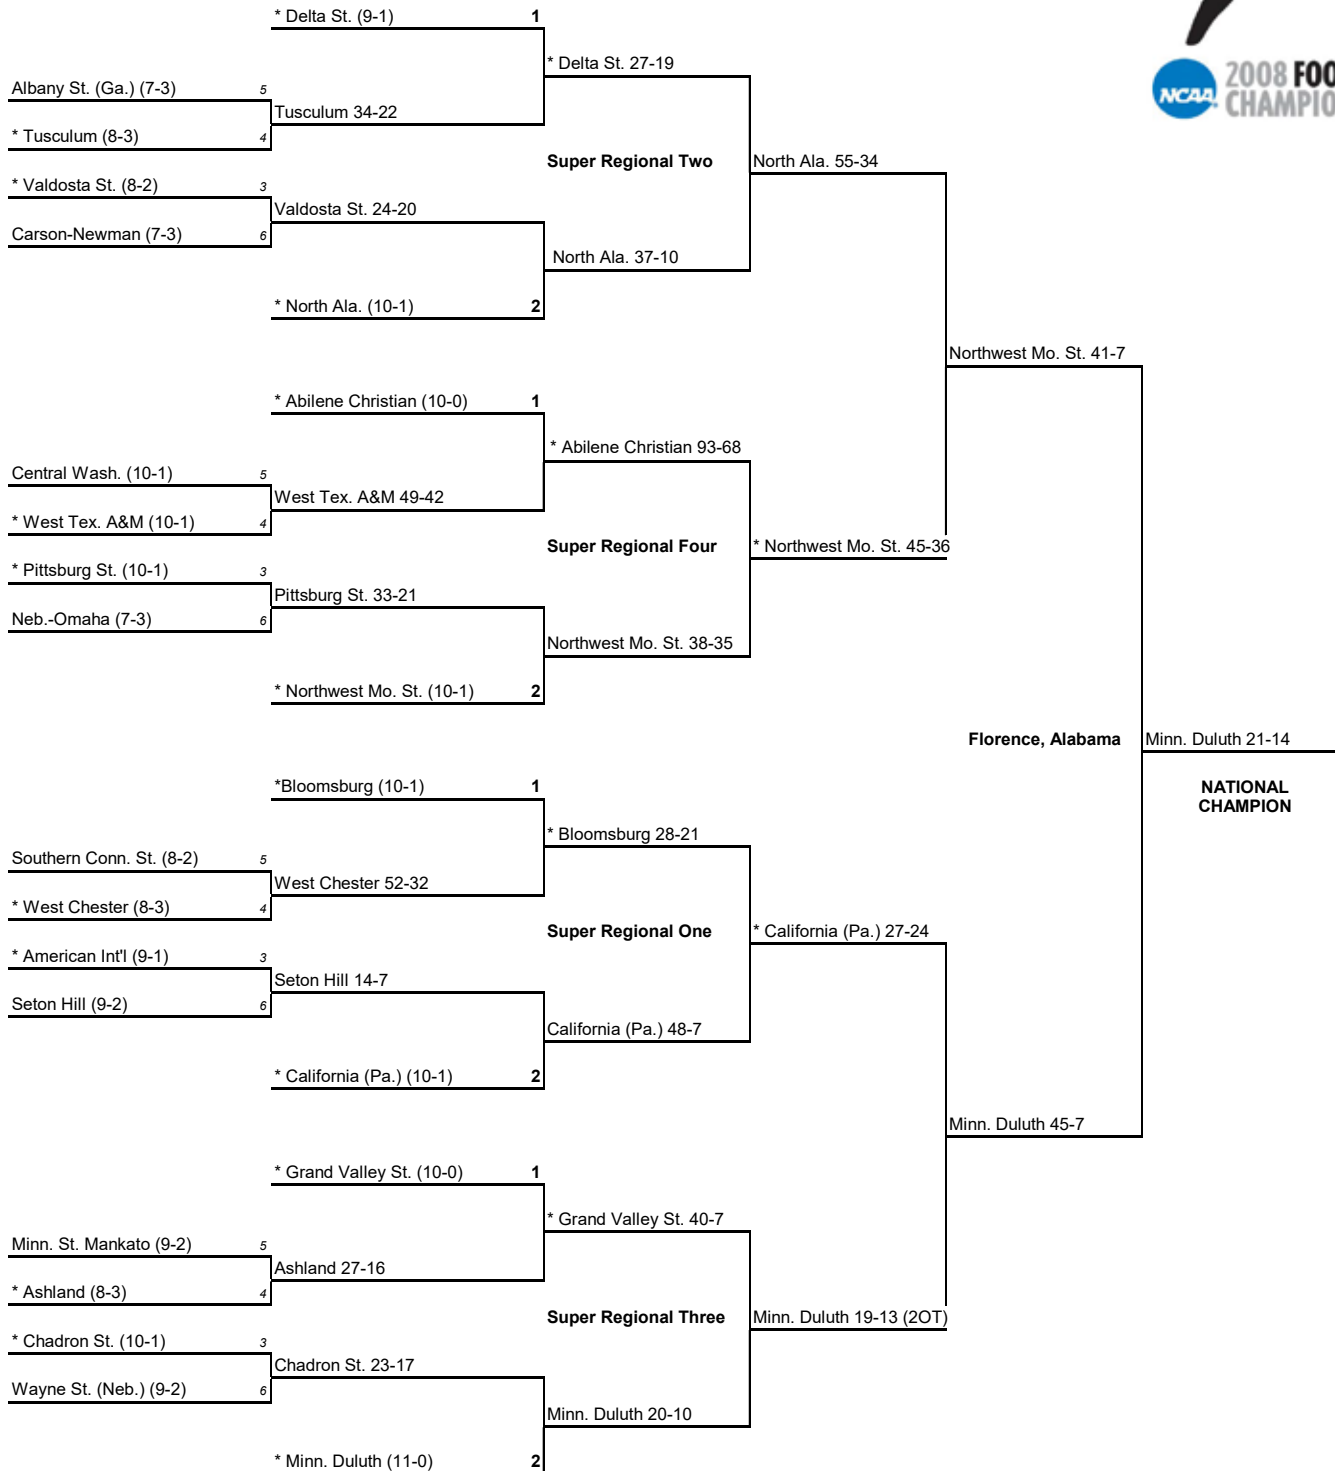

**\*\*Semifinals**  
\*\*\* December 6

**Final**  
December 13

\* Denotes Host Institution

\*\* First-round, second-round, quarterfinal and semifinal games will be played on the campus of one of the competing institutions.