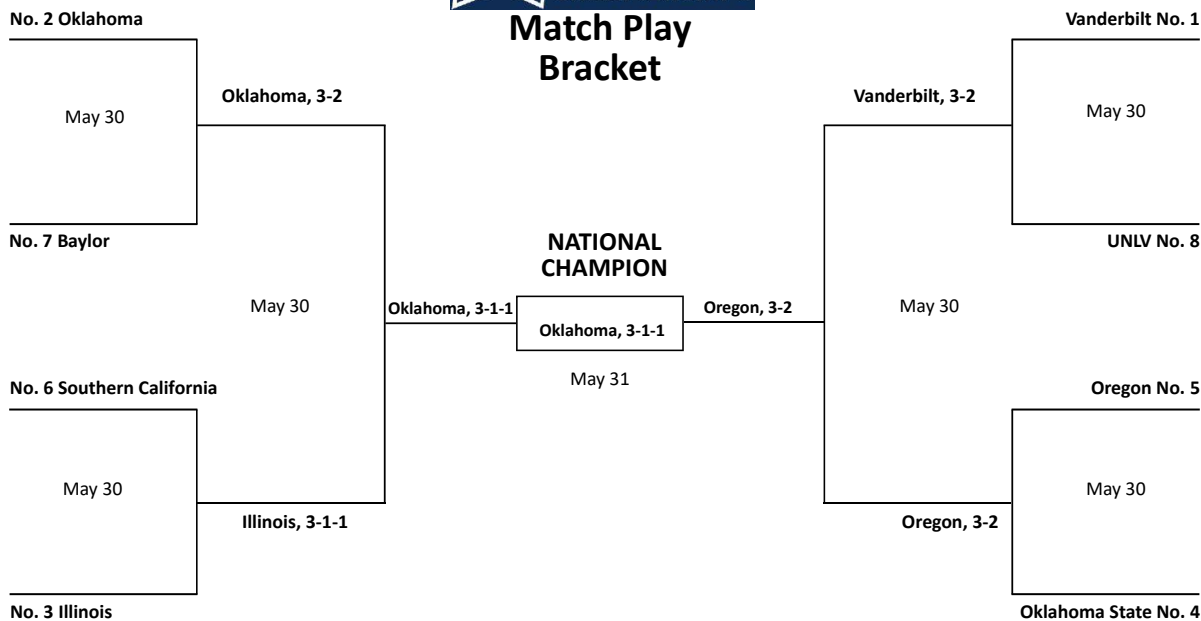

MATCH PLAY BRACKETS

2013 Match Play Bracket

2014 Match Play Bracket

Match Play Bracket

TUESDAY 5/30

WEDNESDAY 5/31

TUESDAY 5/30

Match Play Bracket