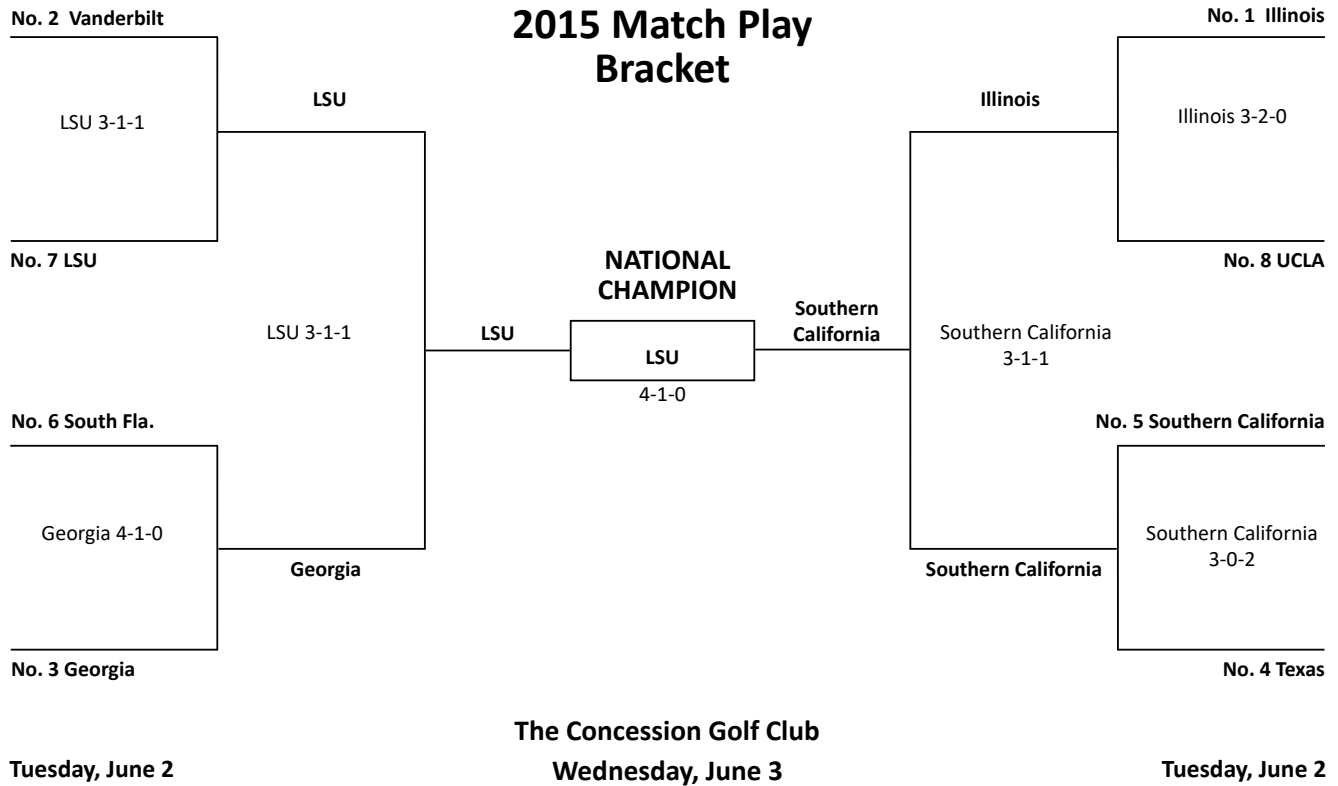

MATCH PLAY BRACKETS

2013 Match Play Bracket

2014 Match Play Bracket

Match Play Bracket

TUESDAY 5/30

WEDNESDAY 5/31

TUESDAY 5/30

Match Play Bracket