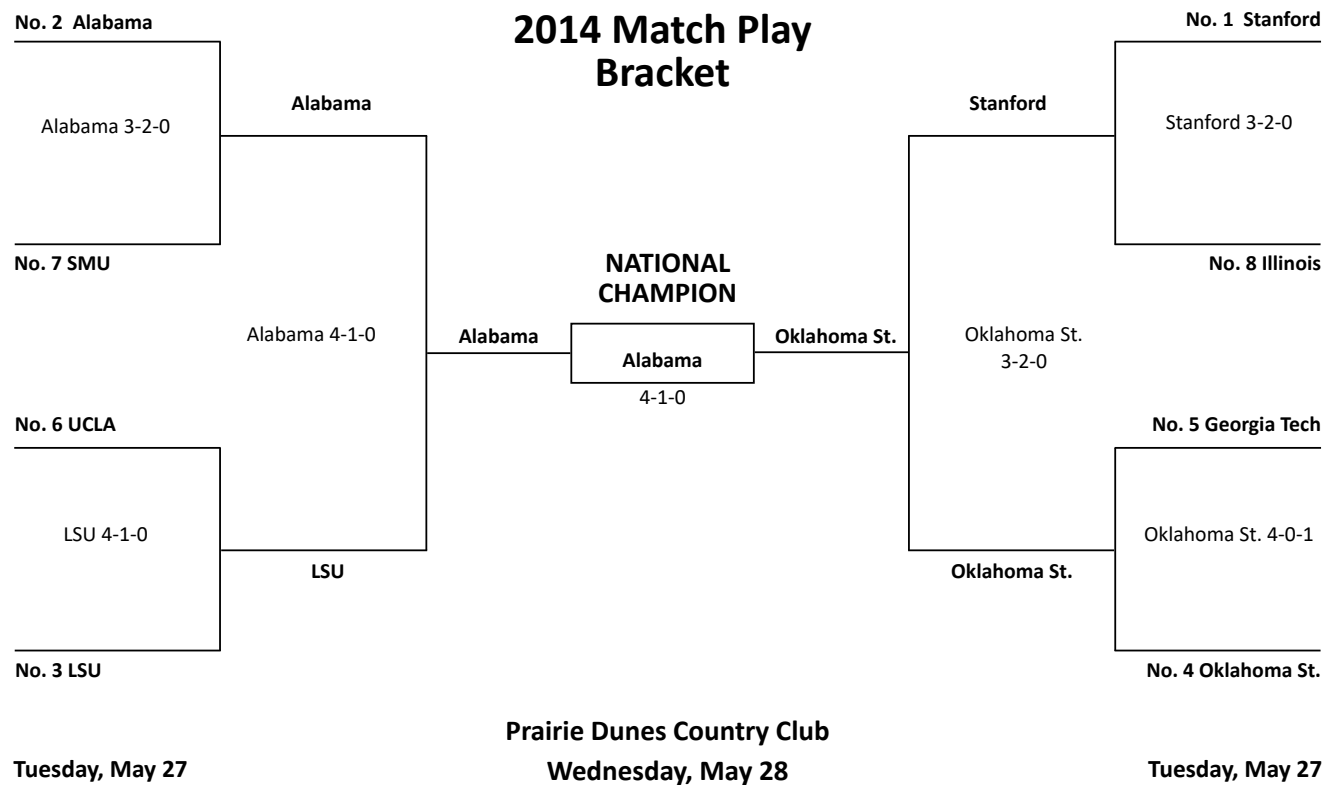

MATCH PLAY BRACKETS

2013 Match Play Bracket

2014 Match Play Bracket

Match Play Bracket

TUESDAY 5/30

WEDNESDAY 5/31

TUESDAY 5/30

Match Play Bracket