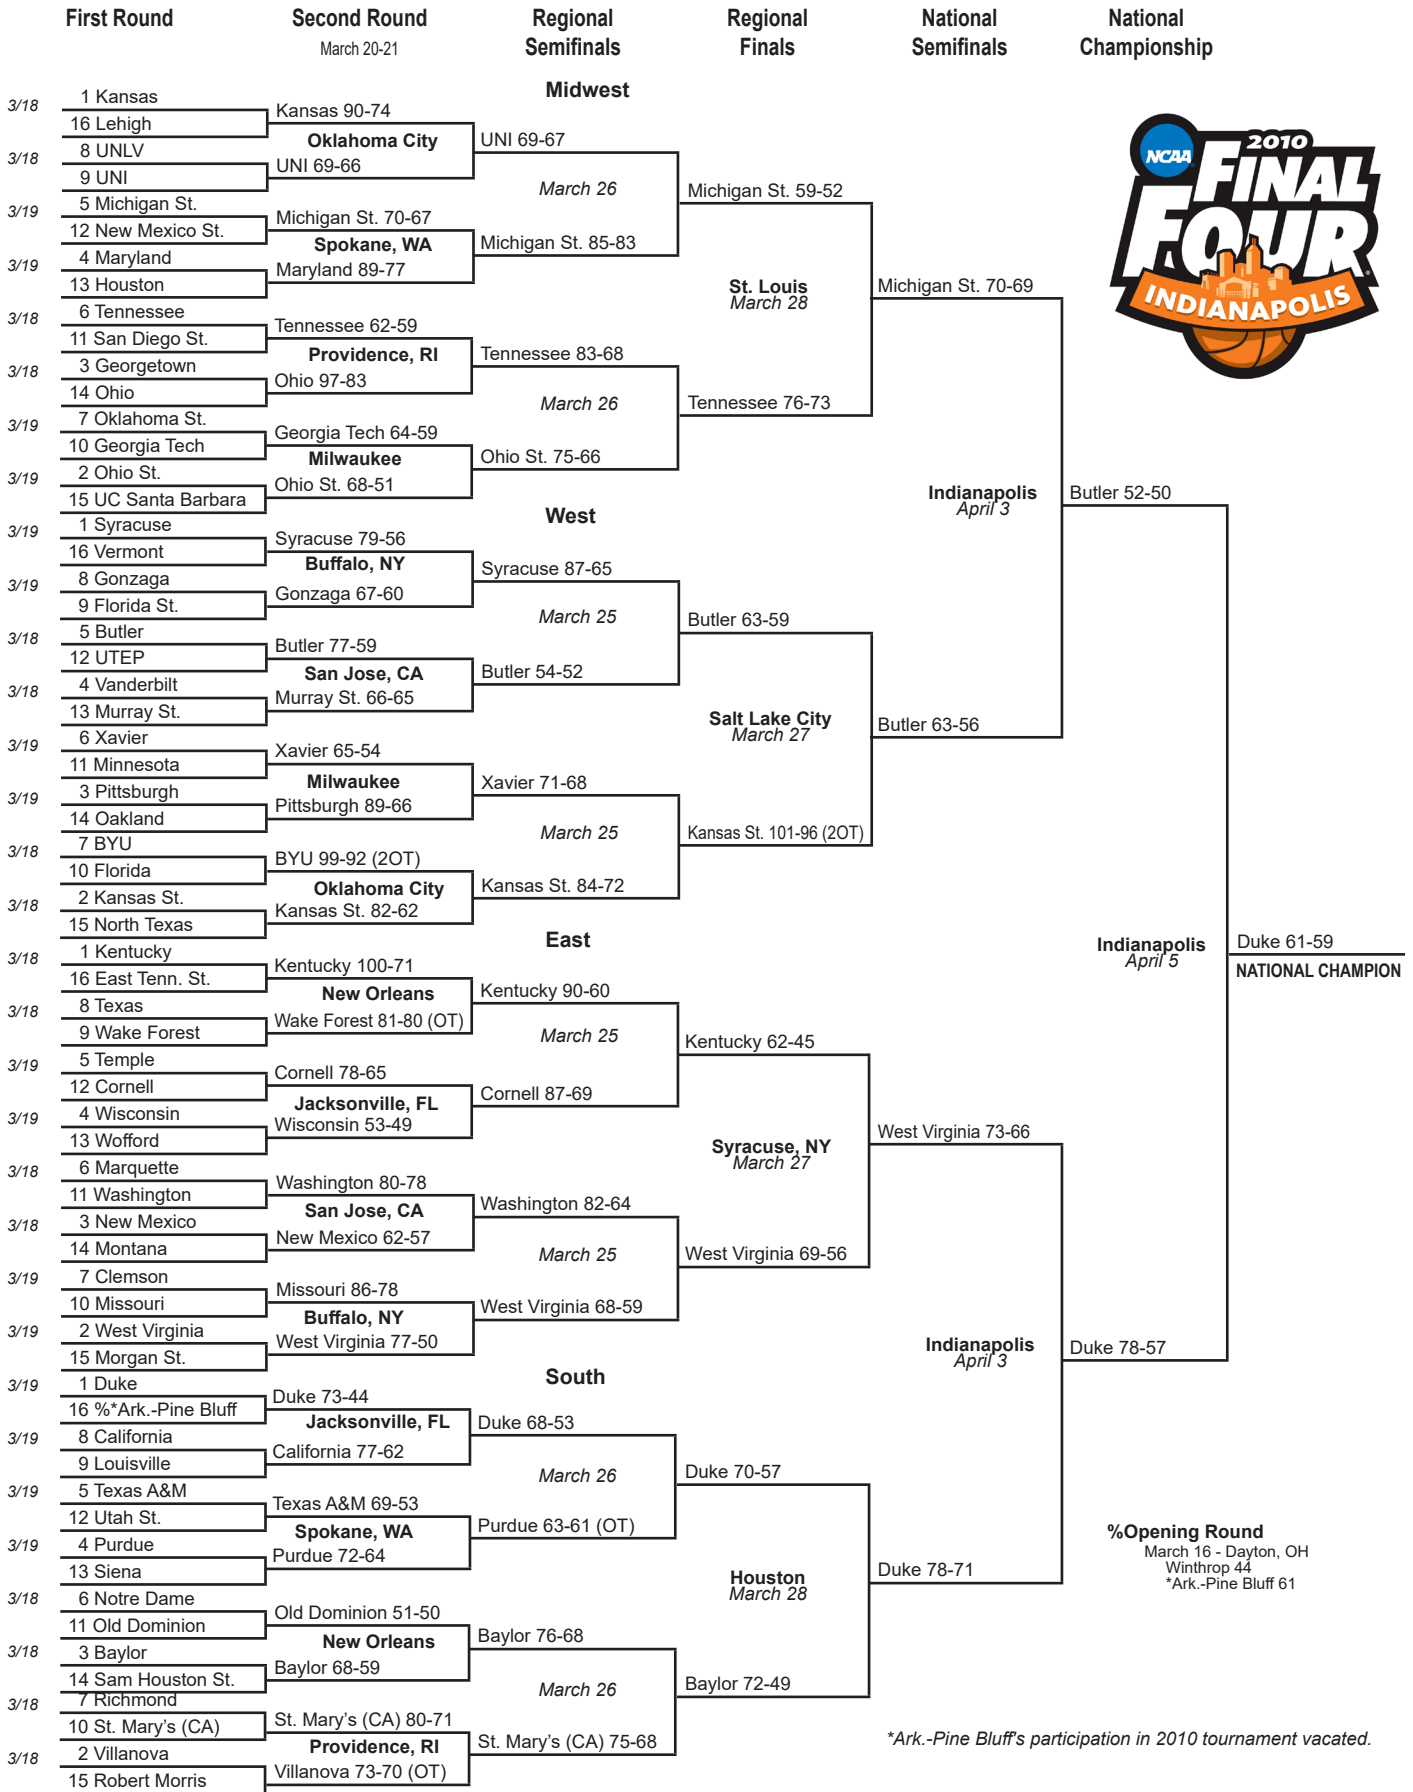

2010 Championship Bracket