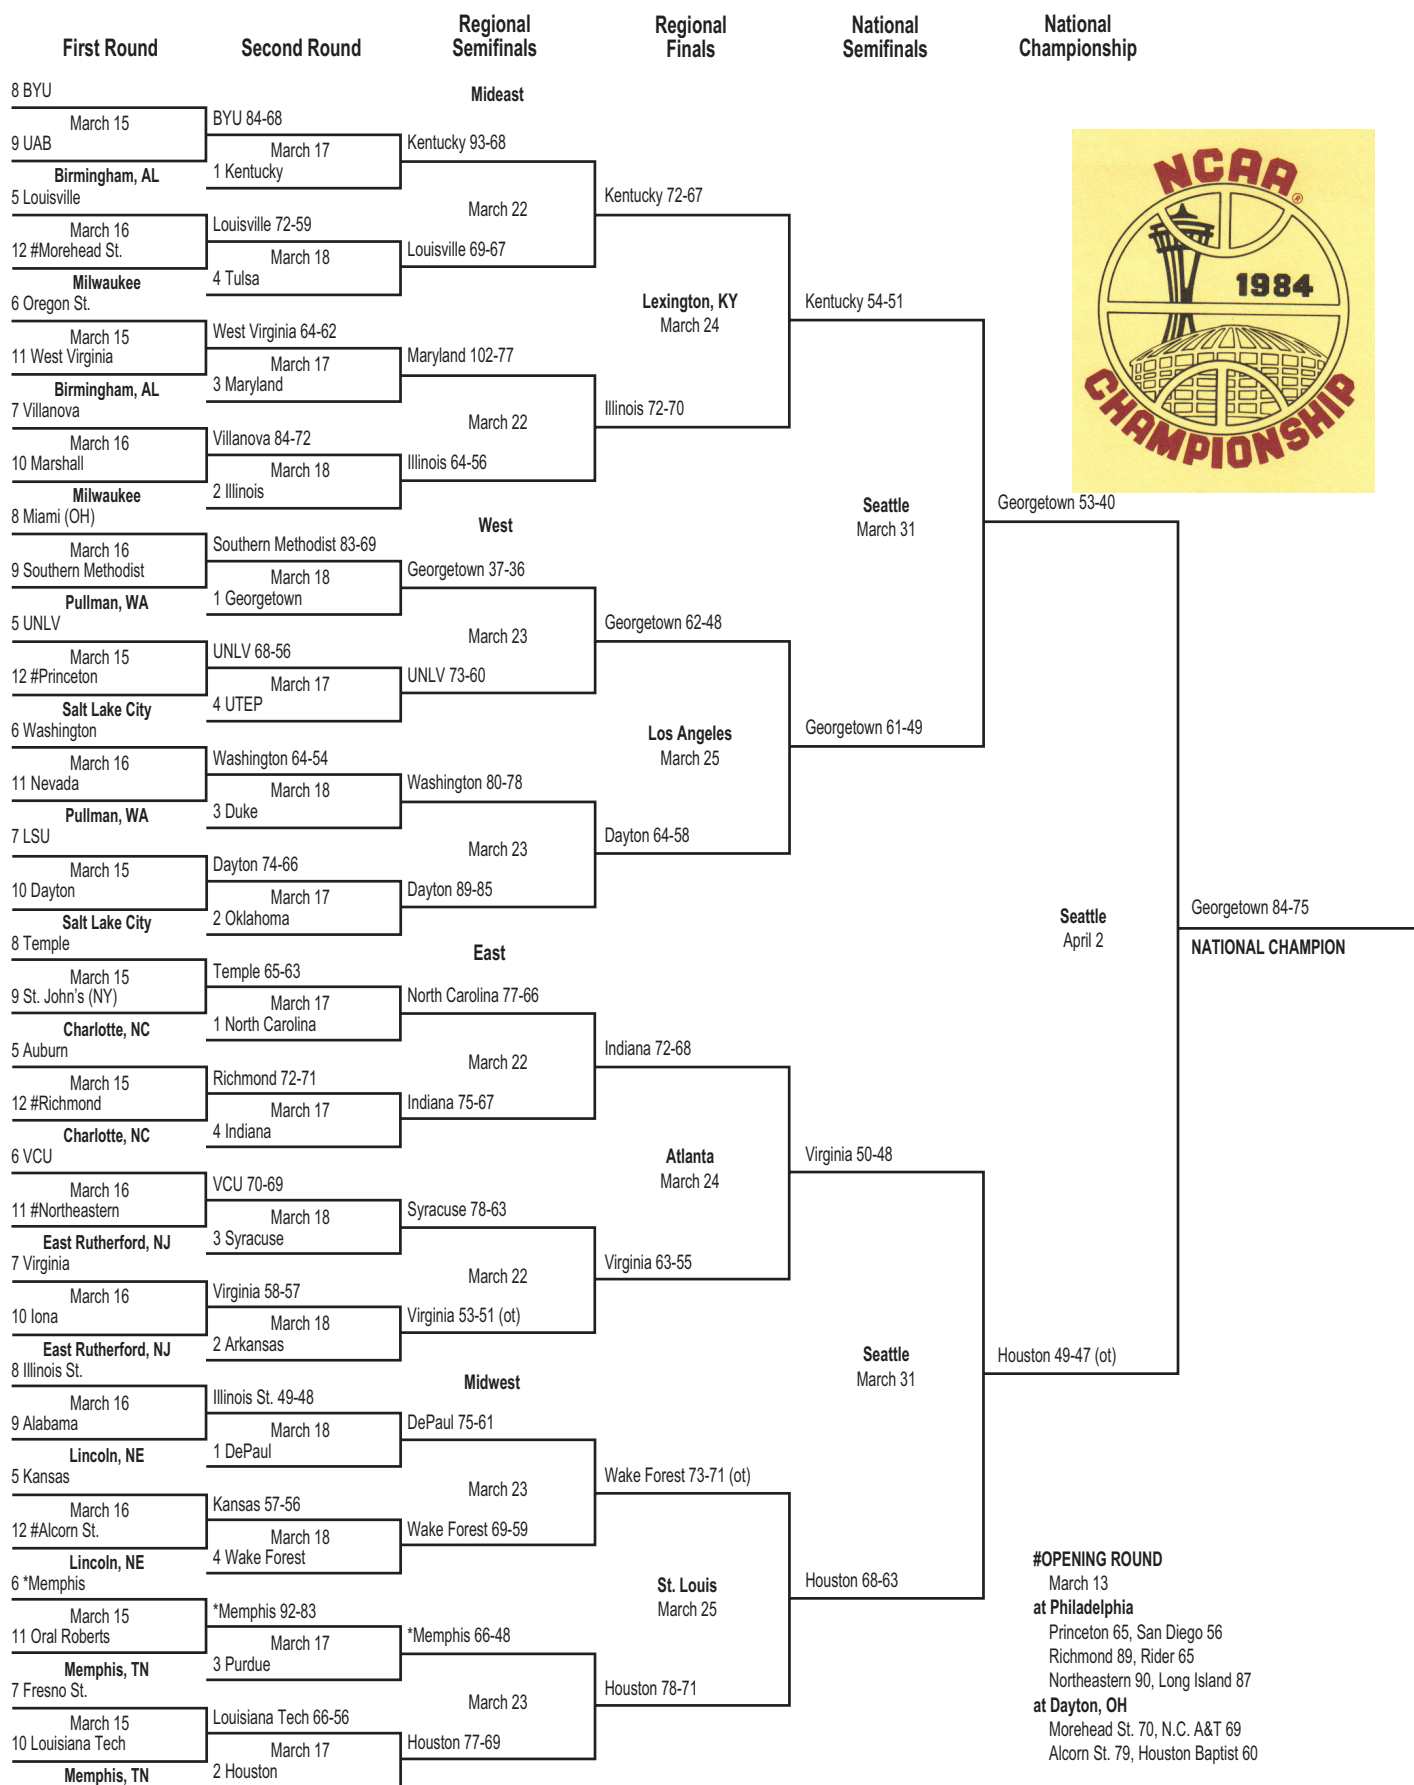

1984 Championship Bracket

#OPENING ROUND
March 13
at Philadelphia
Princeton 65, San Diego 56
Richmond 89, Rider 65
Northeastern 90, Long Island 87
at Dayton, OH
Morehead St. 70, N.C. A&T 69
Alcorn St. 79, Houston Baptist 60

*Memphis' participation in 1984 tournament vacated.