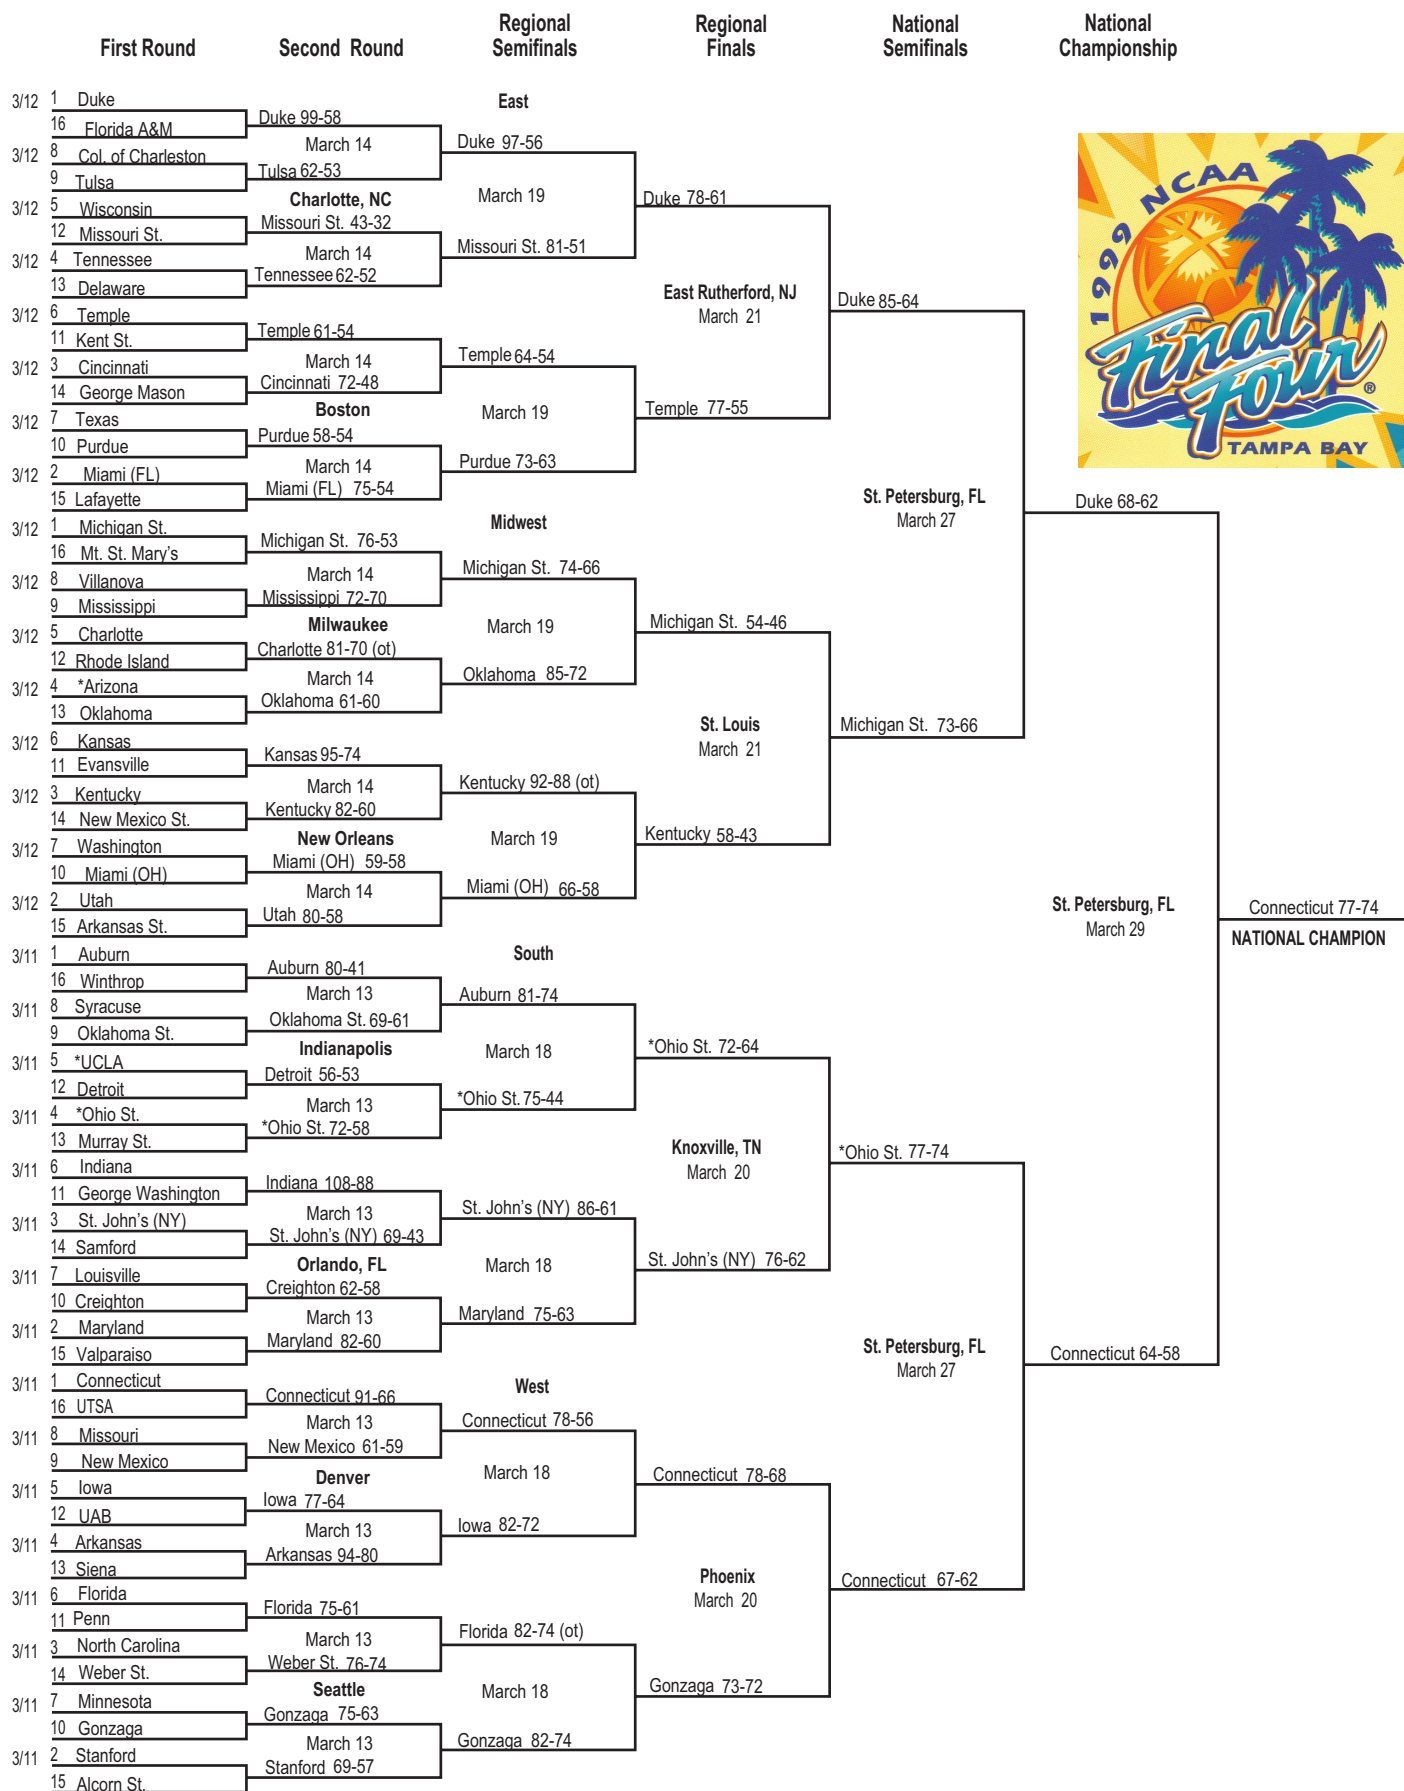

1999 Championship Bracket

*Arizona's, Ohio State's and UCLA's participation in 1999 tournament vacated.