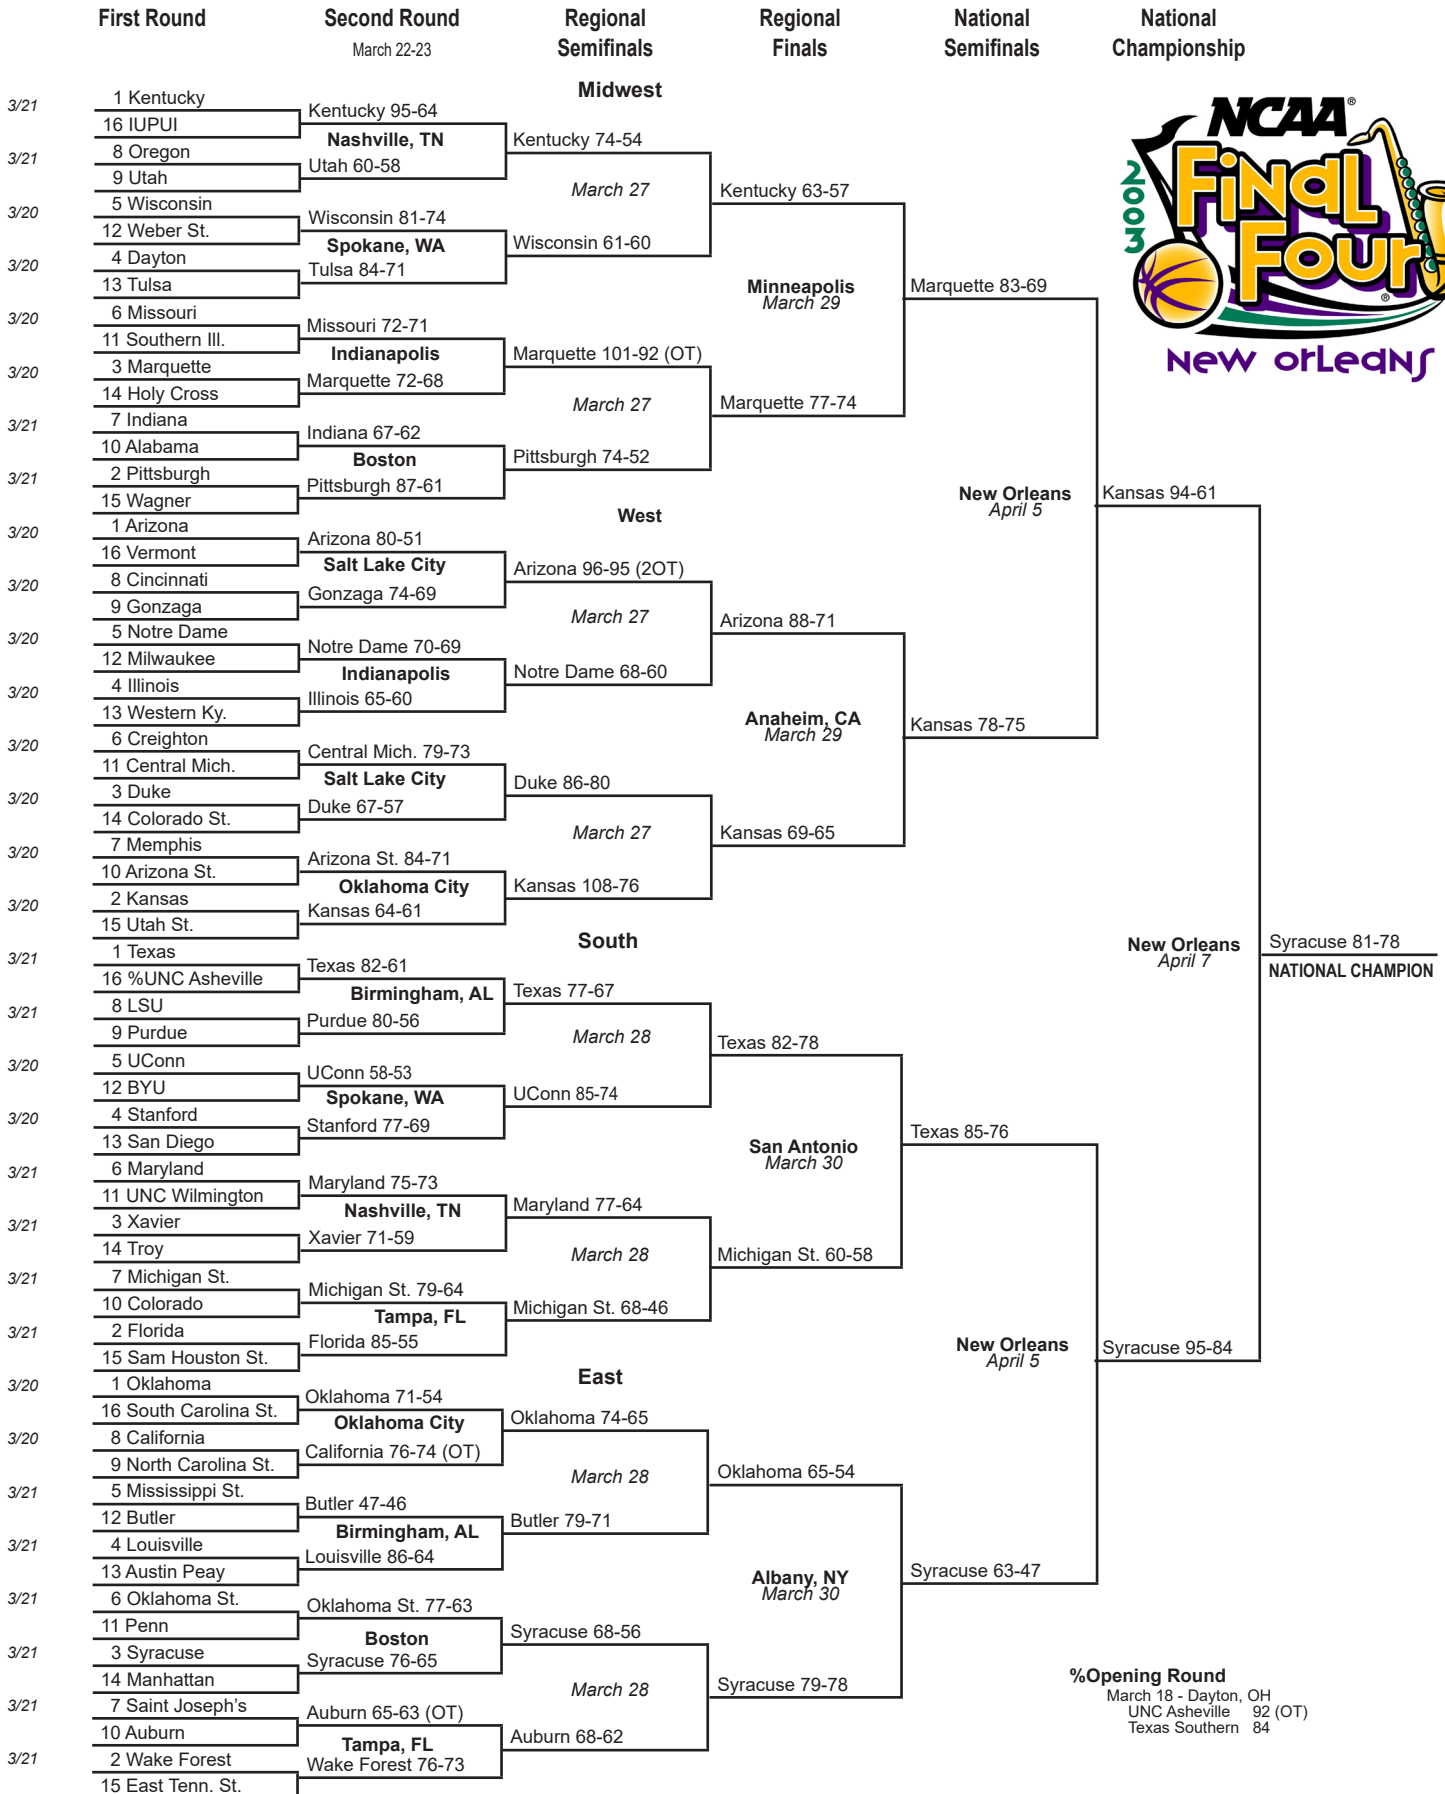

2003 Championship Bracket

%Opening Round
March 18 - Dayton, OH
UNC Asheville 92 (OT)
Texas Southern 84