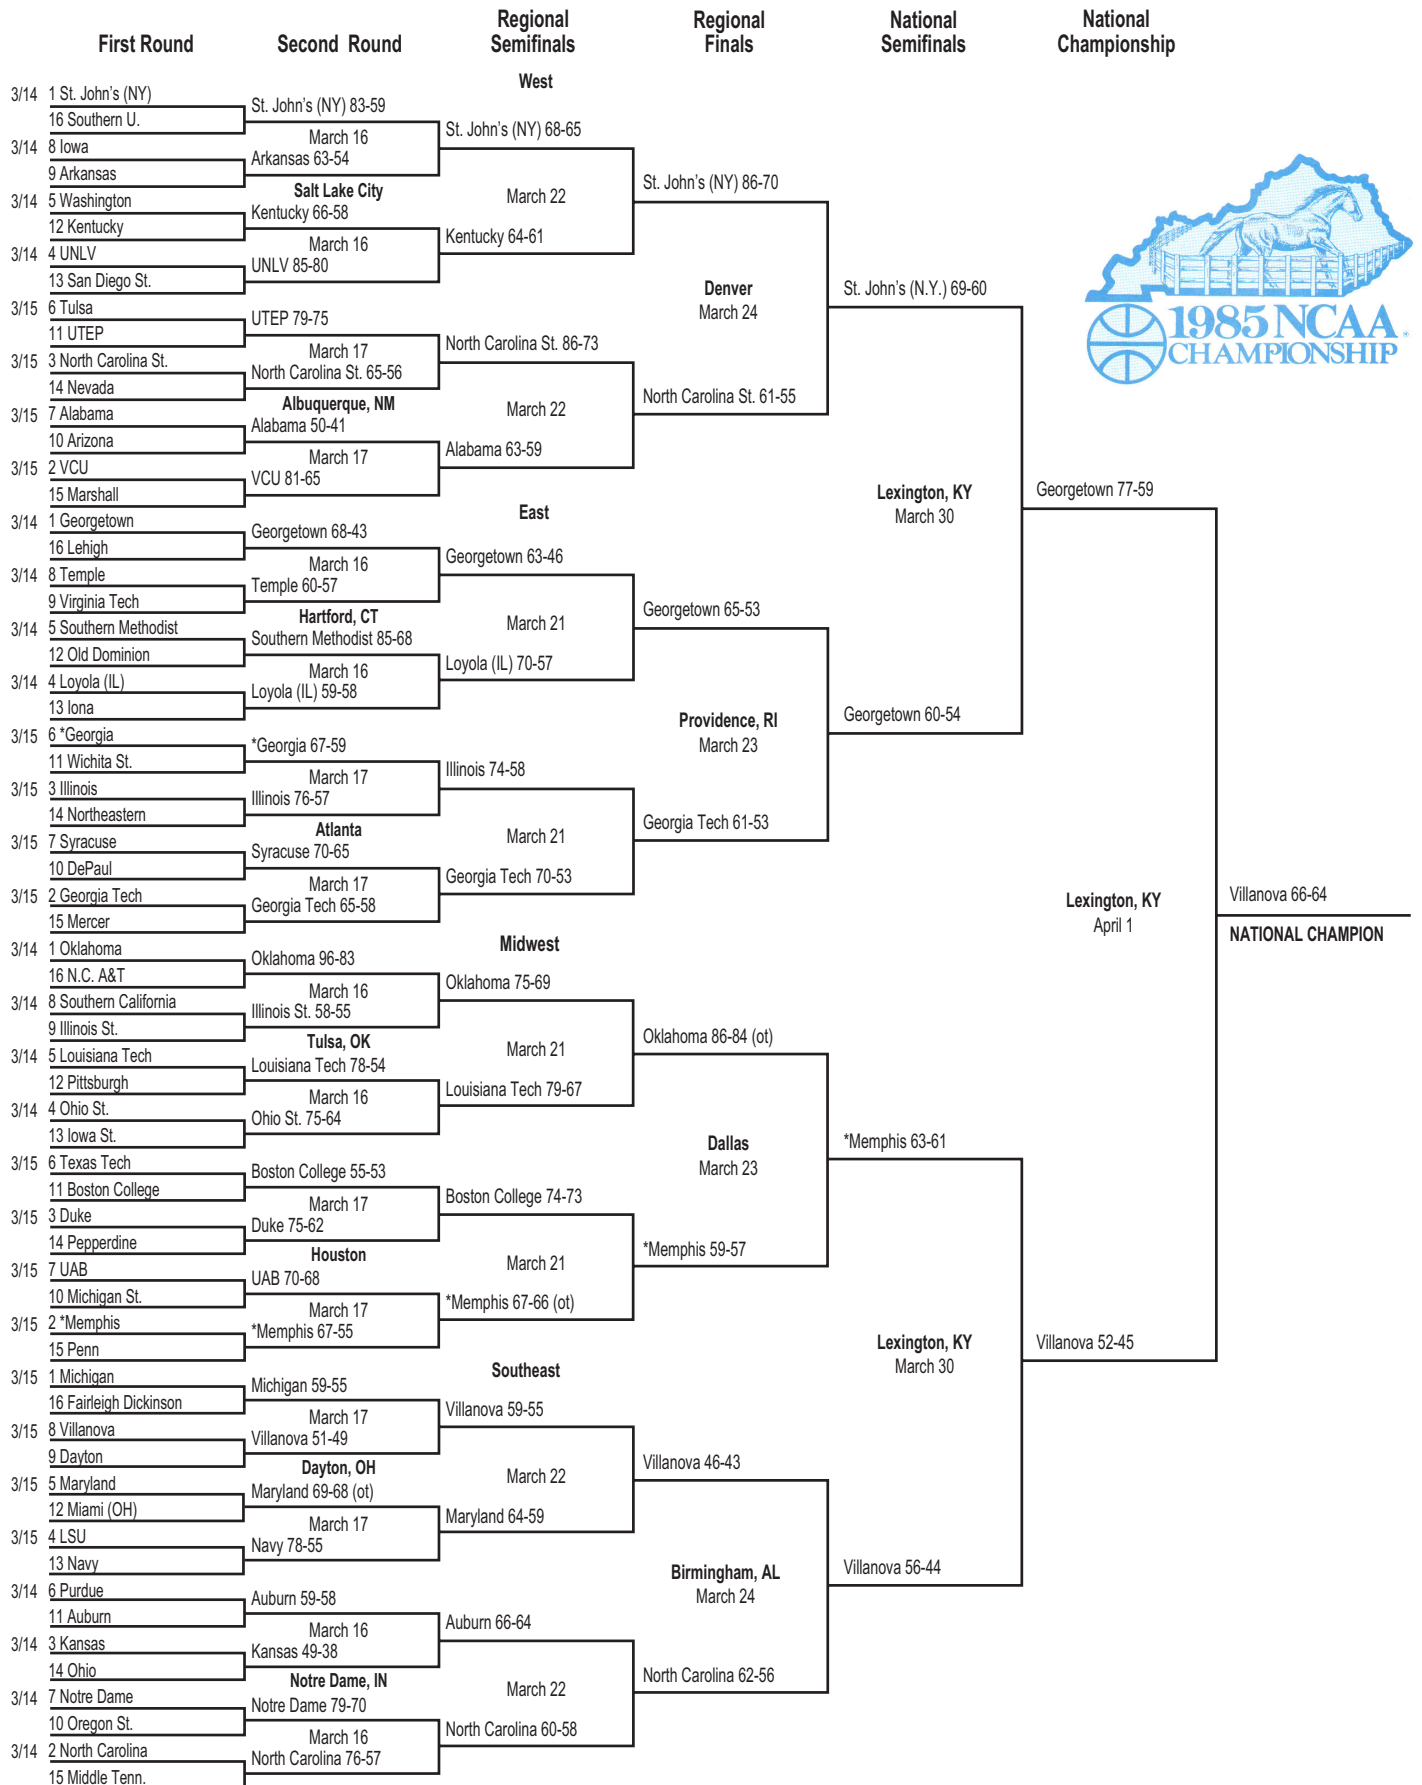

1985 Championship Bracket

*Georgia's and Memphis' participation in 1985 tournament vacated.