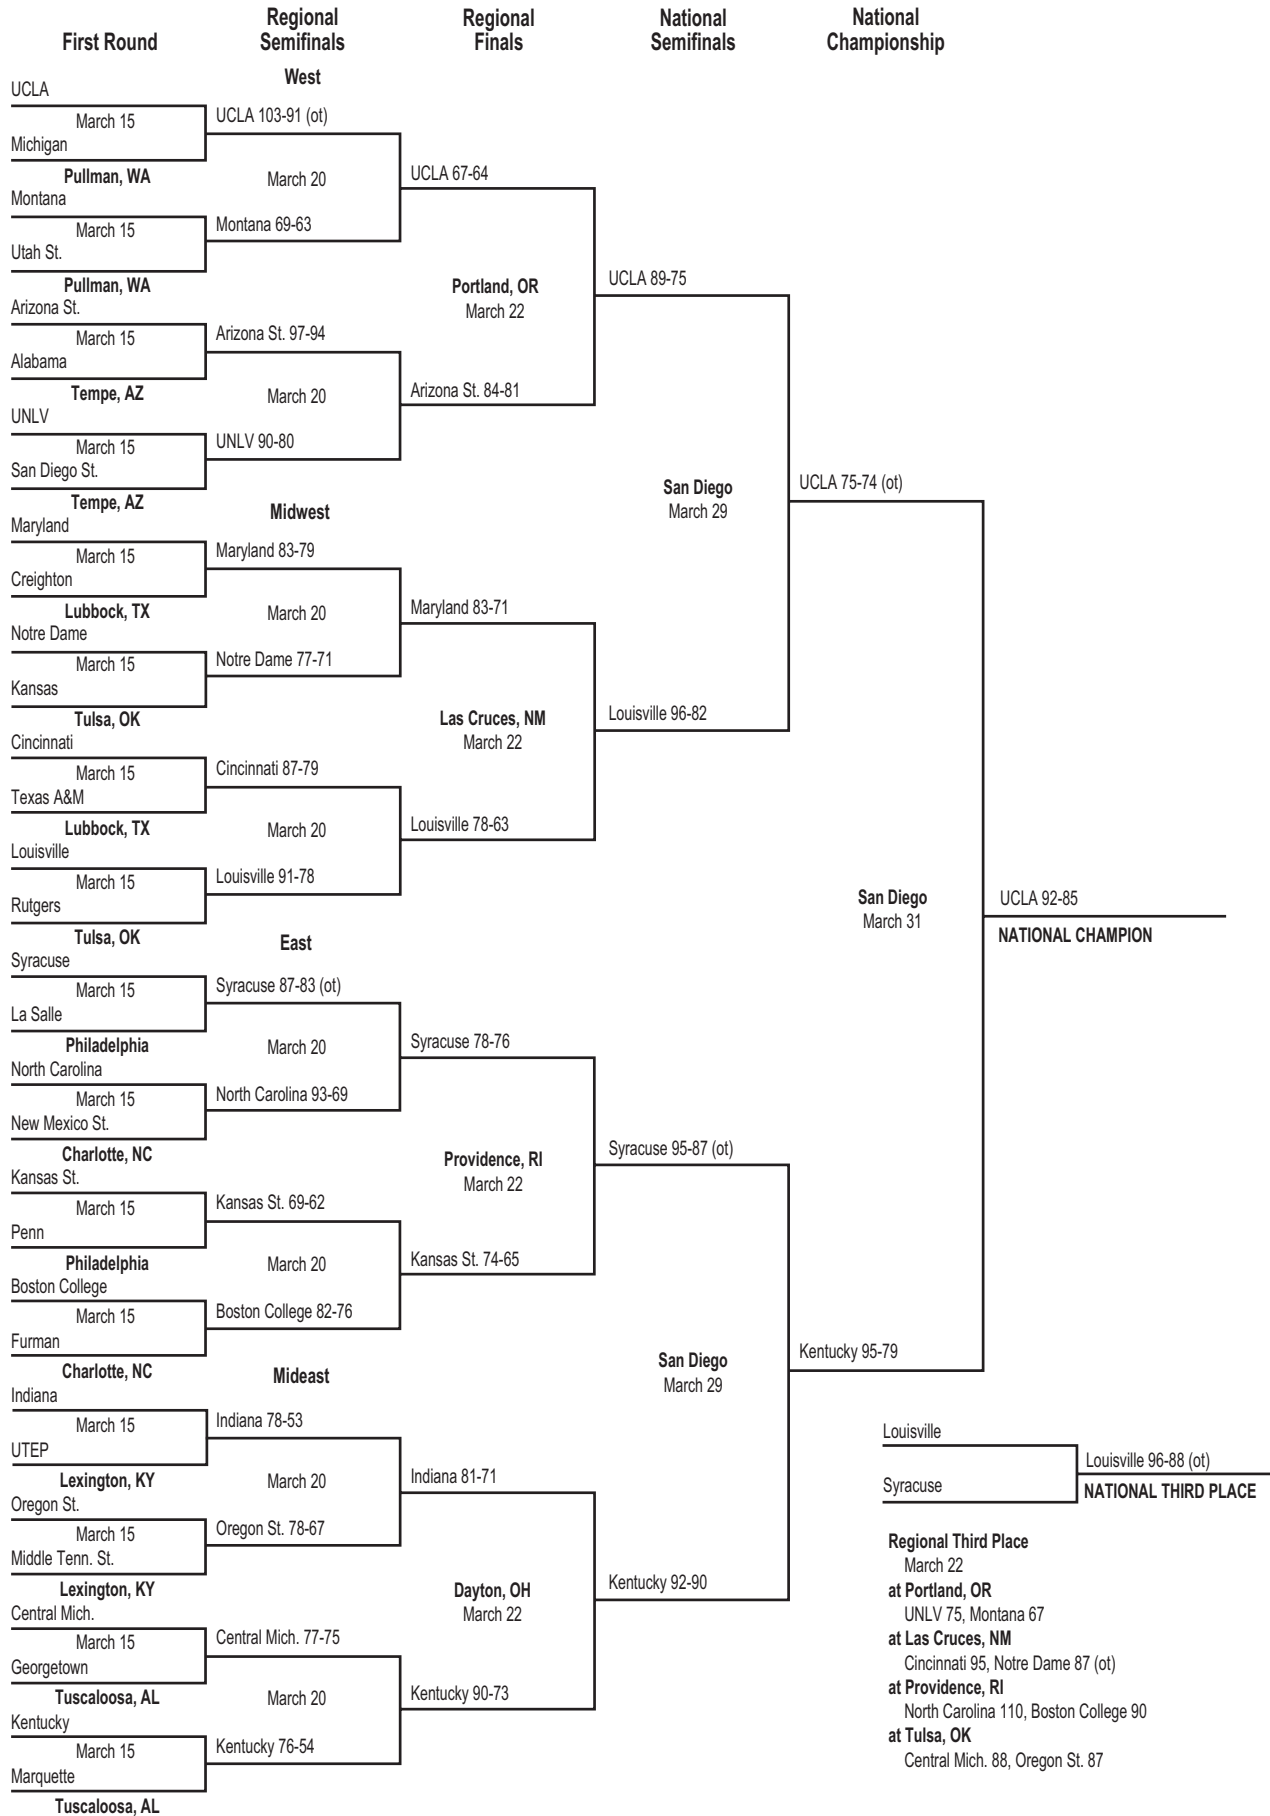

1975 Championship Bracket