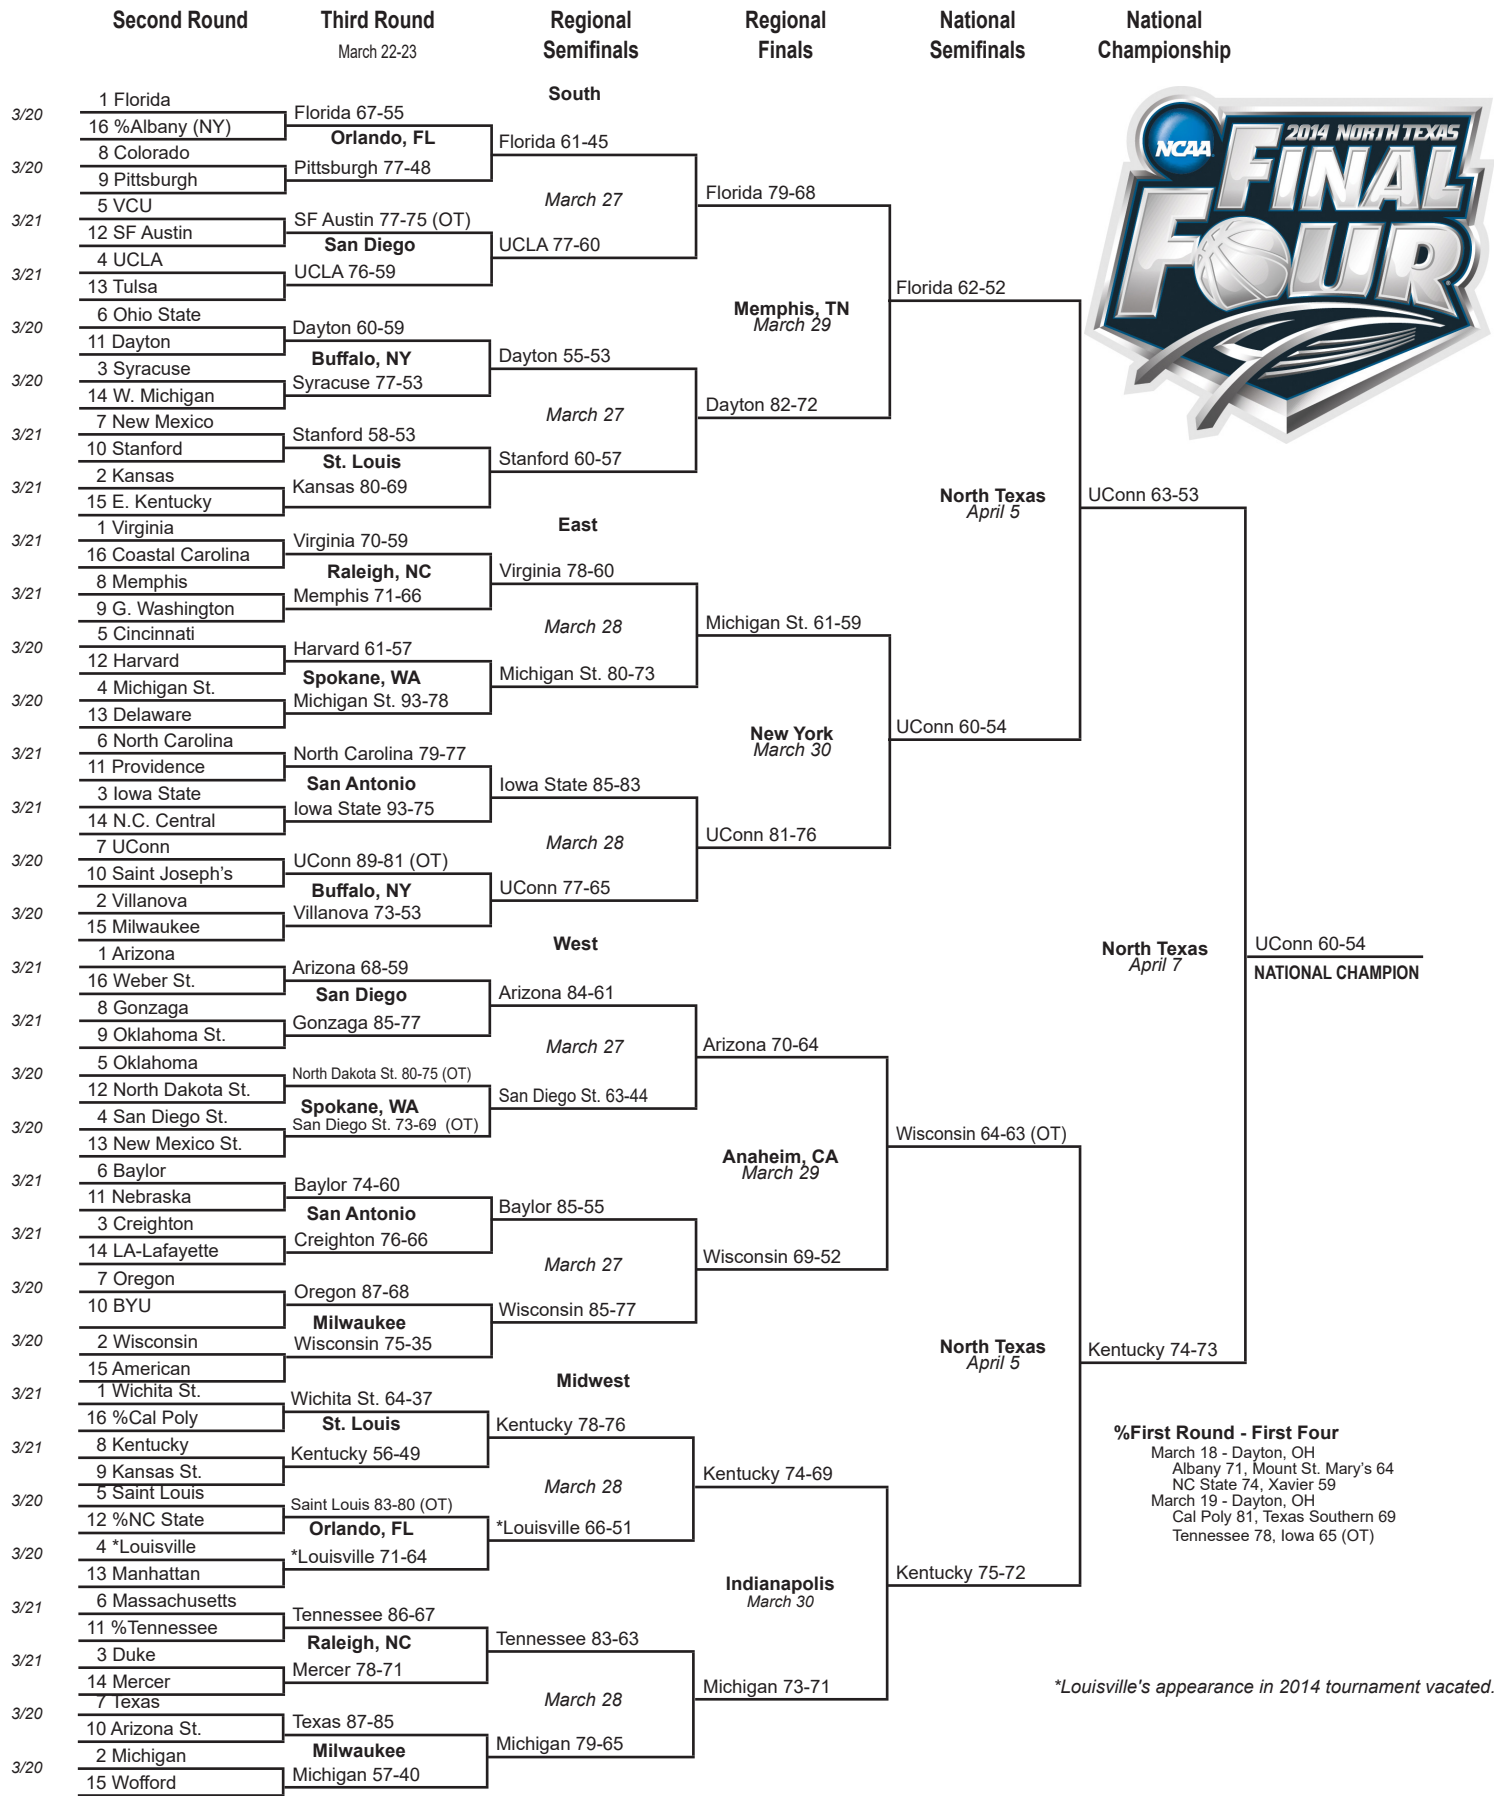

2014 Championship Bracket

North Texas
April 7

NATIONAL CHAMPION

%First Round - First Four
March 18 - Dayton, OH
Albany 71, Mount St. Mary's 64
NC State 74, Xavier 59
March 19 - Dayton, OH
Cal Poly 81, Texas Southern 69
Tennessee 78, Iowa 65 (OT)

*Louisville's appearance in 2014 tournament vacated.