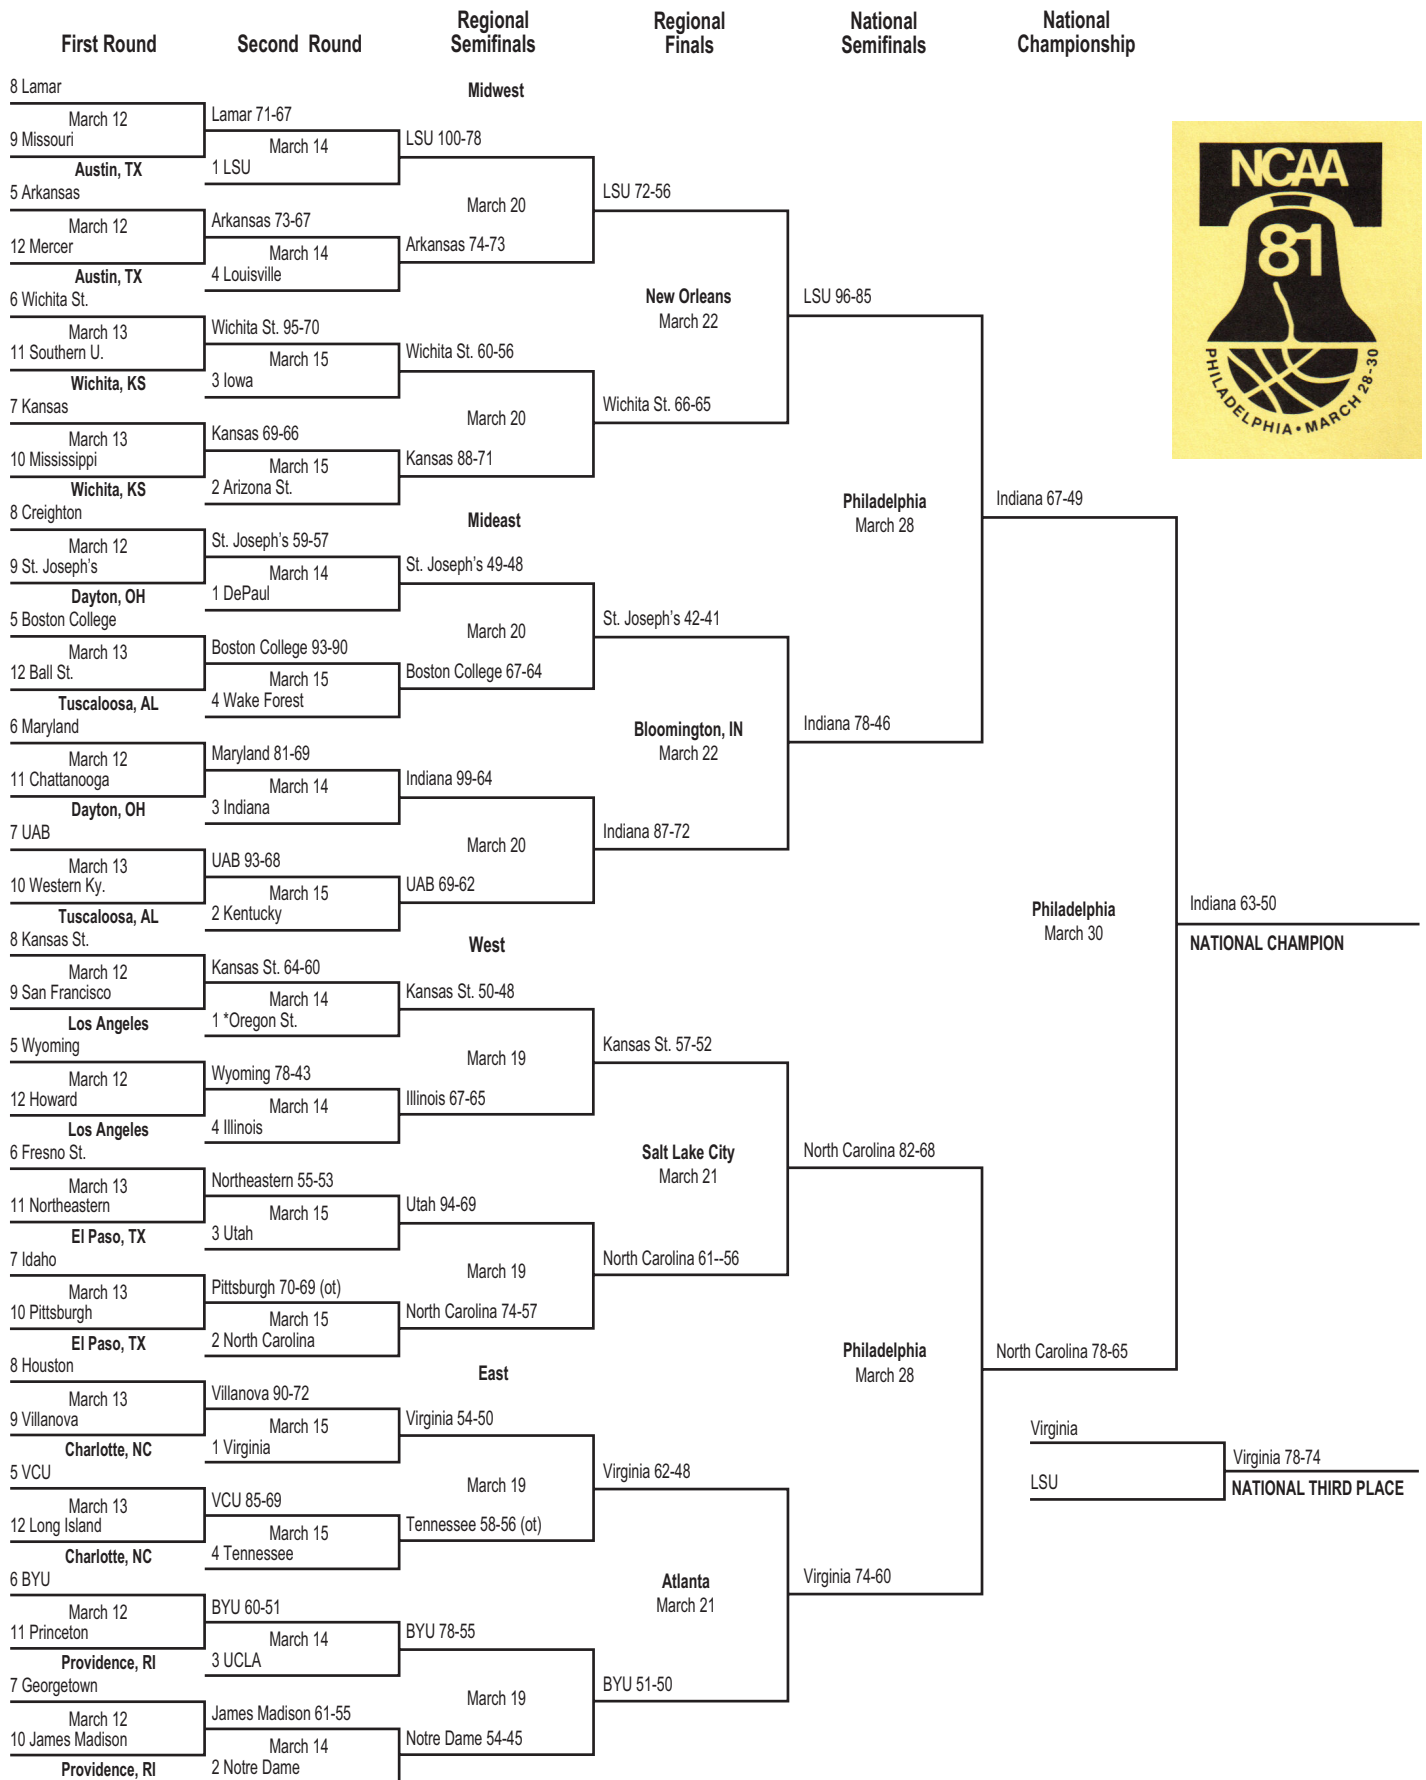

1981 Championship Bracket

*Oregon State's participation in 1981 tournament vacated.