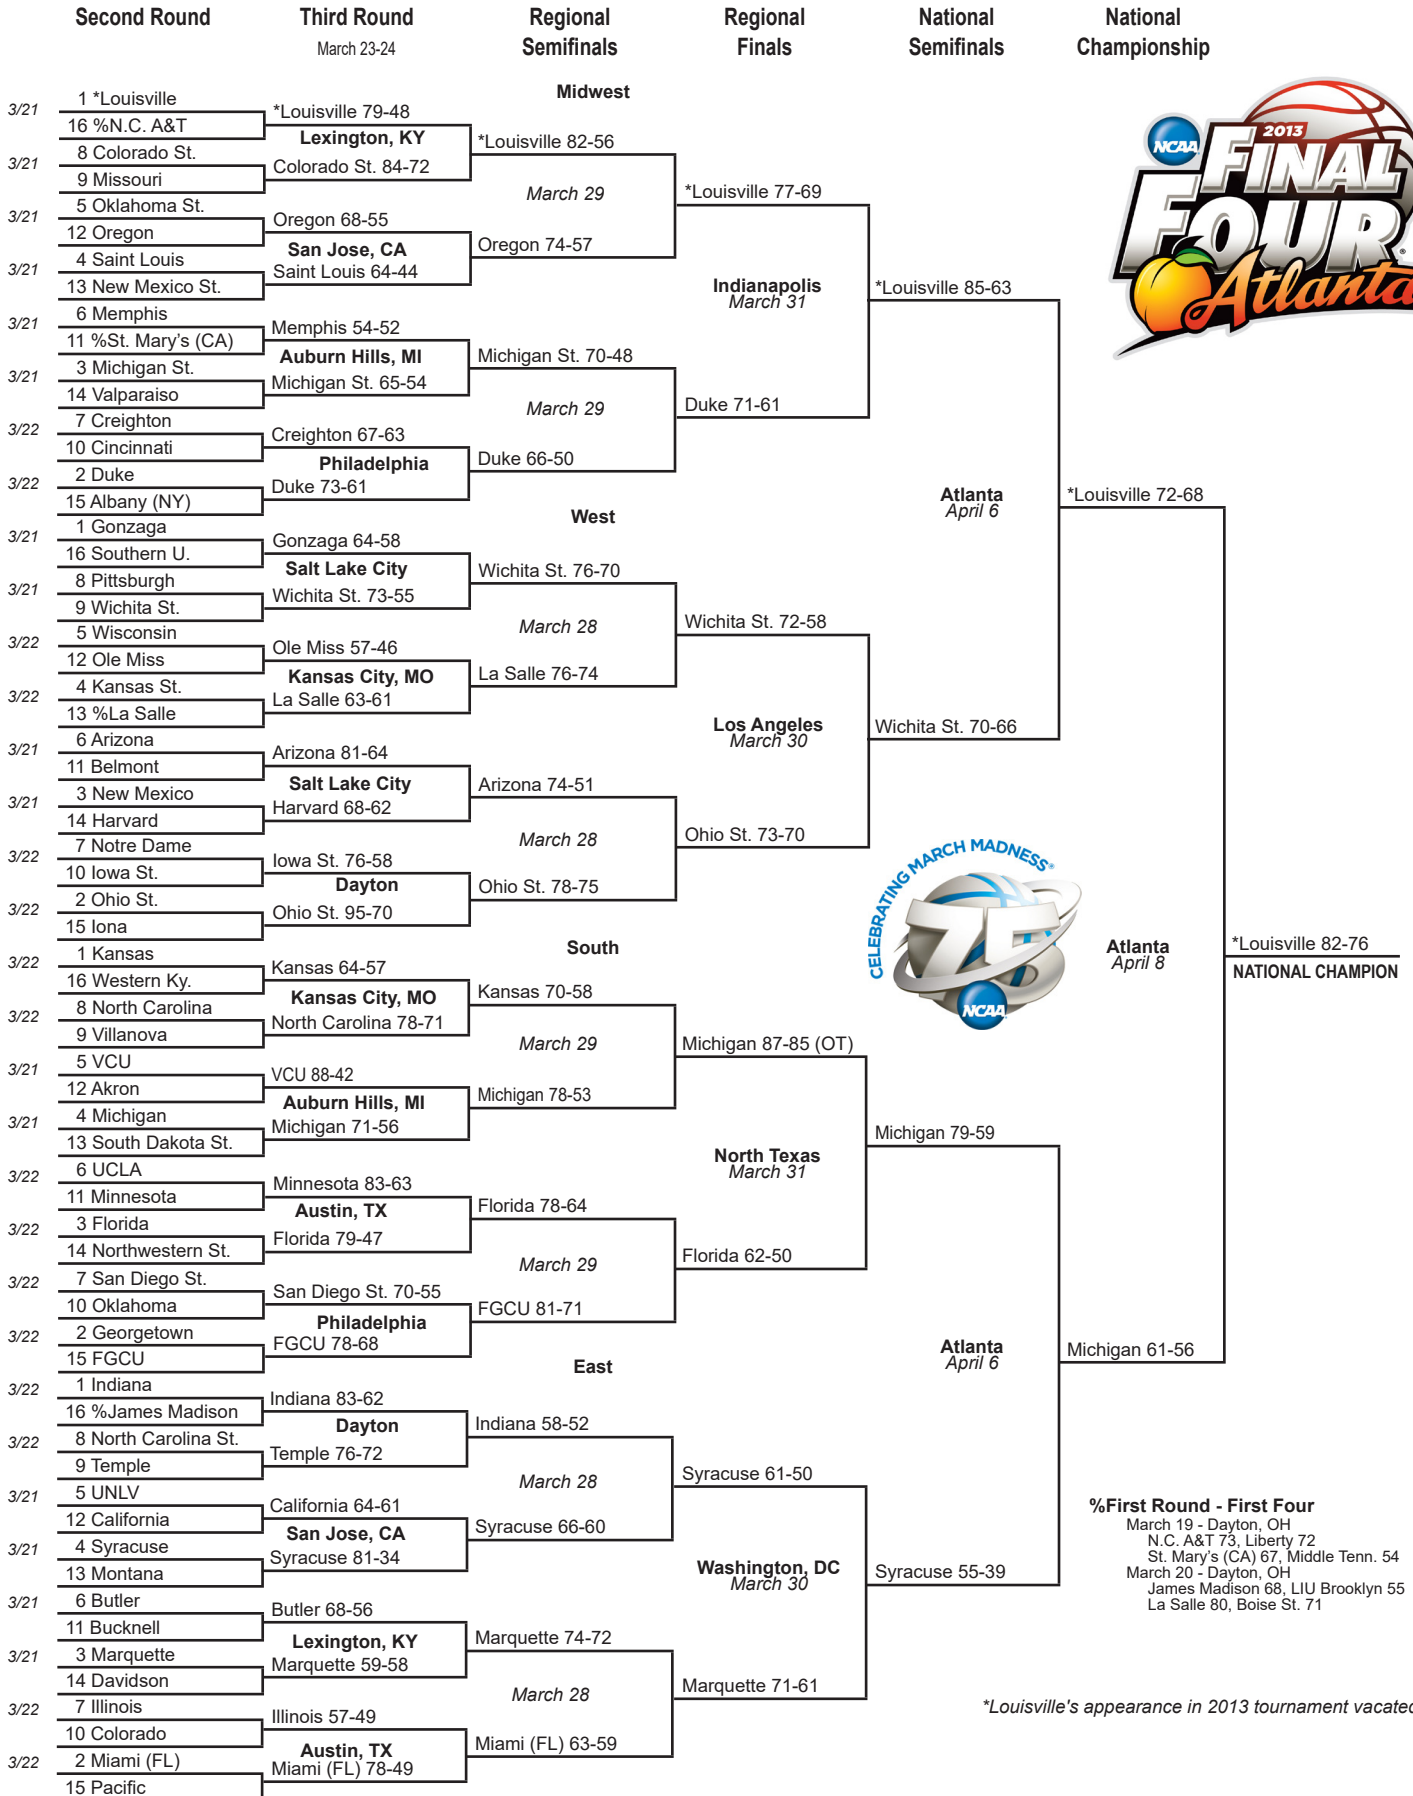

2013 Championship Bracket