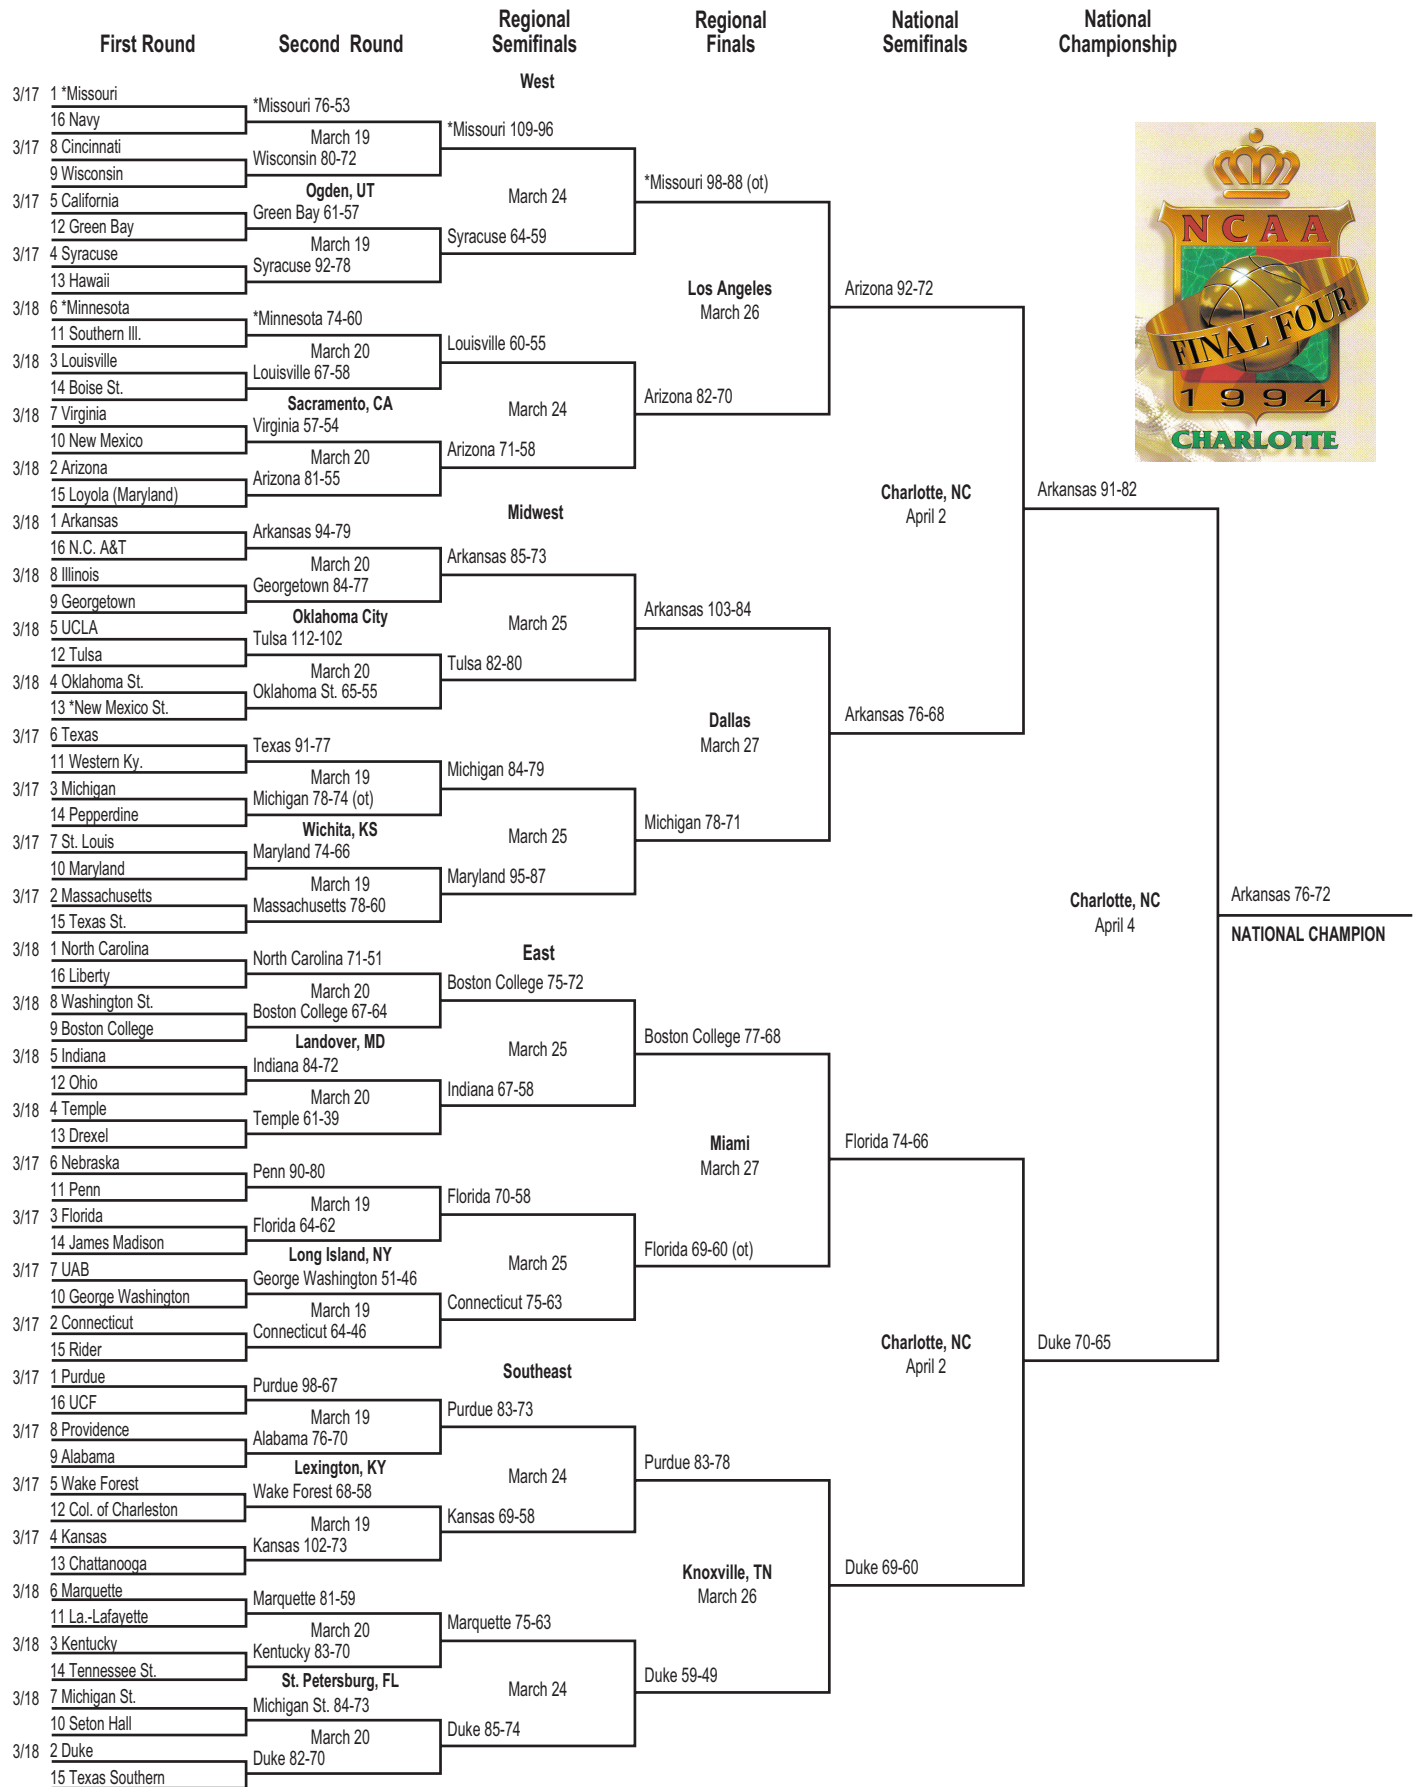

1994 Championship Bracket

*Minnesota's, Missouri's and New Mexico State's participation in 1994 tournament vacated.