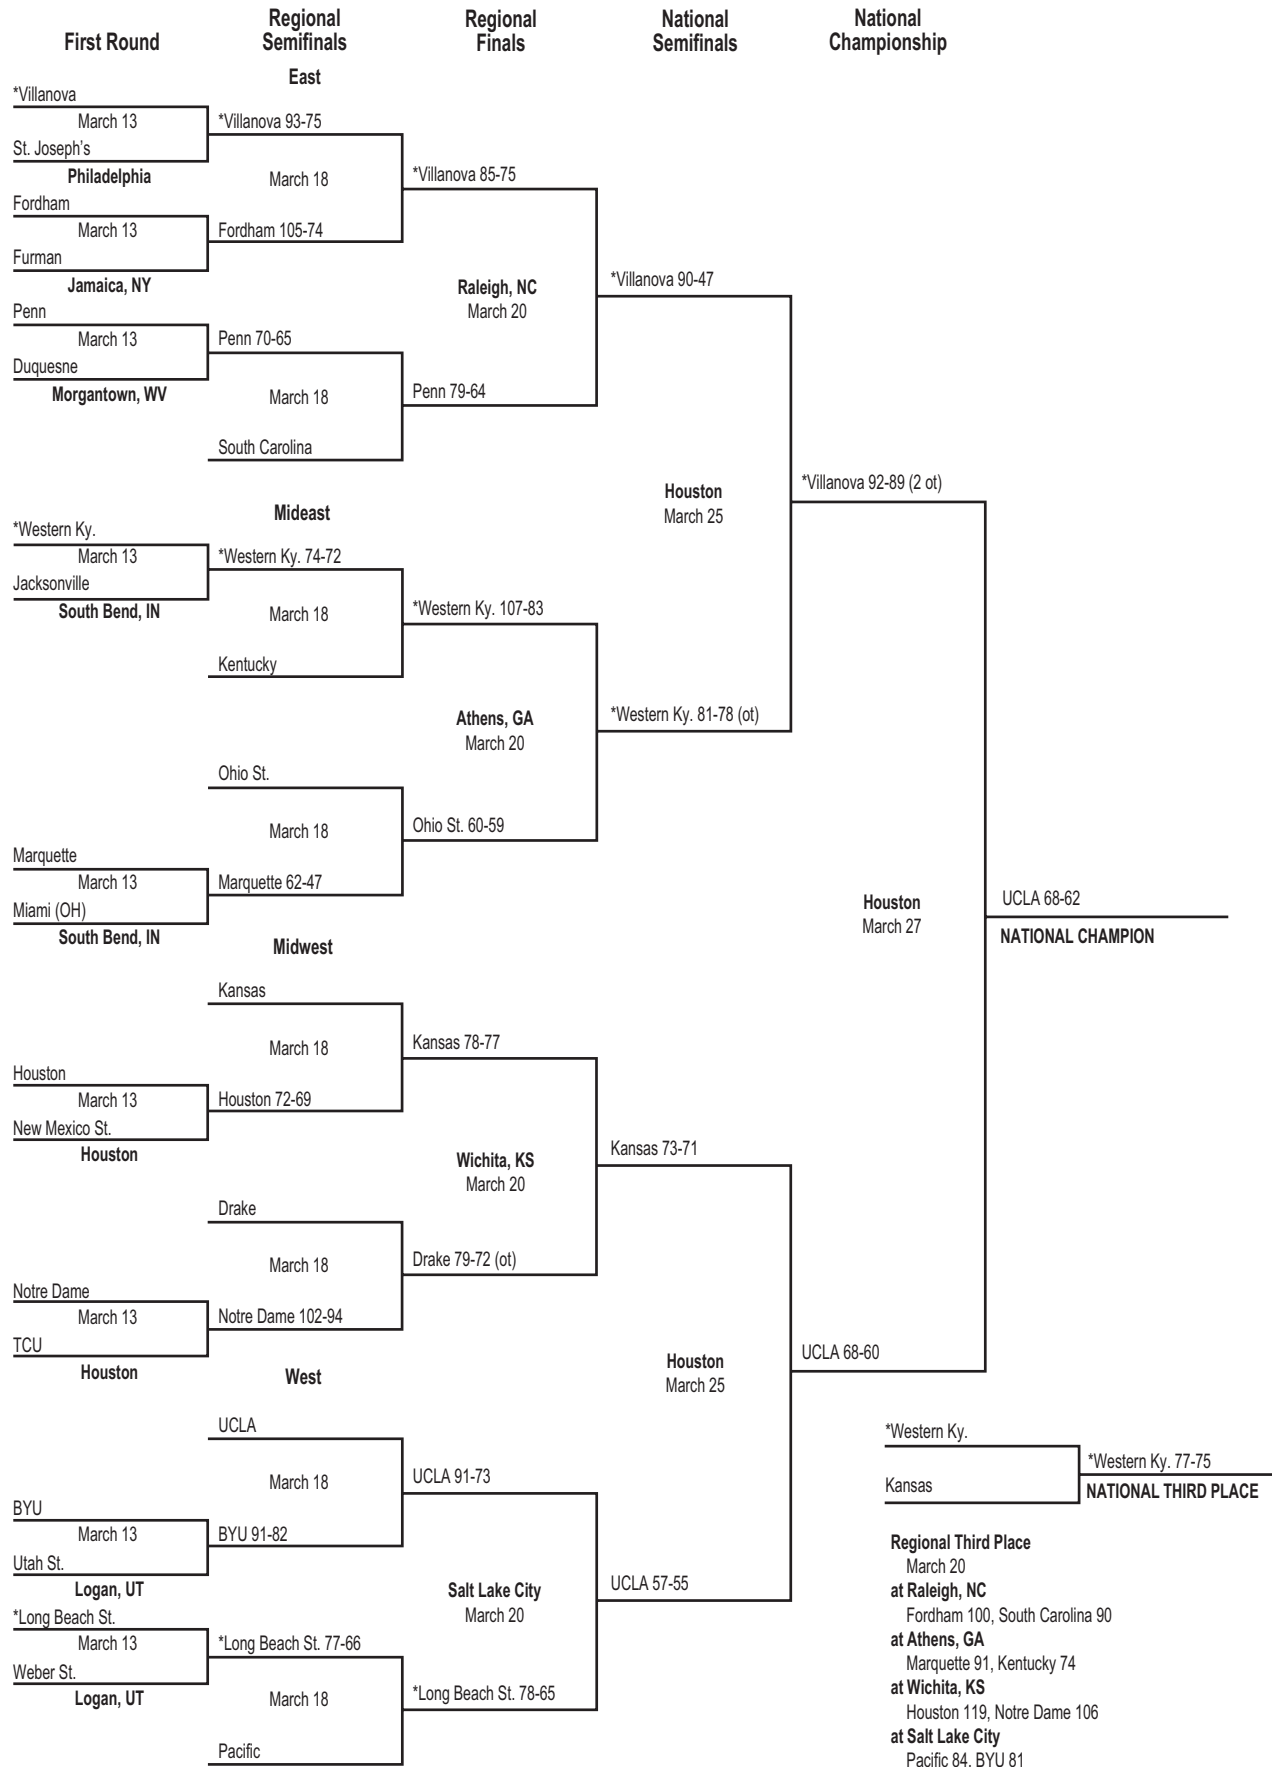

1971 Championship Bracket

*Villanova's, Western Kentucky's and Long Beach State's participation in 1971 tournament vacated.