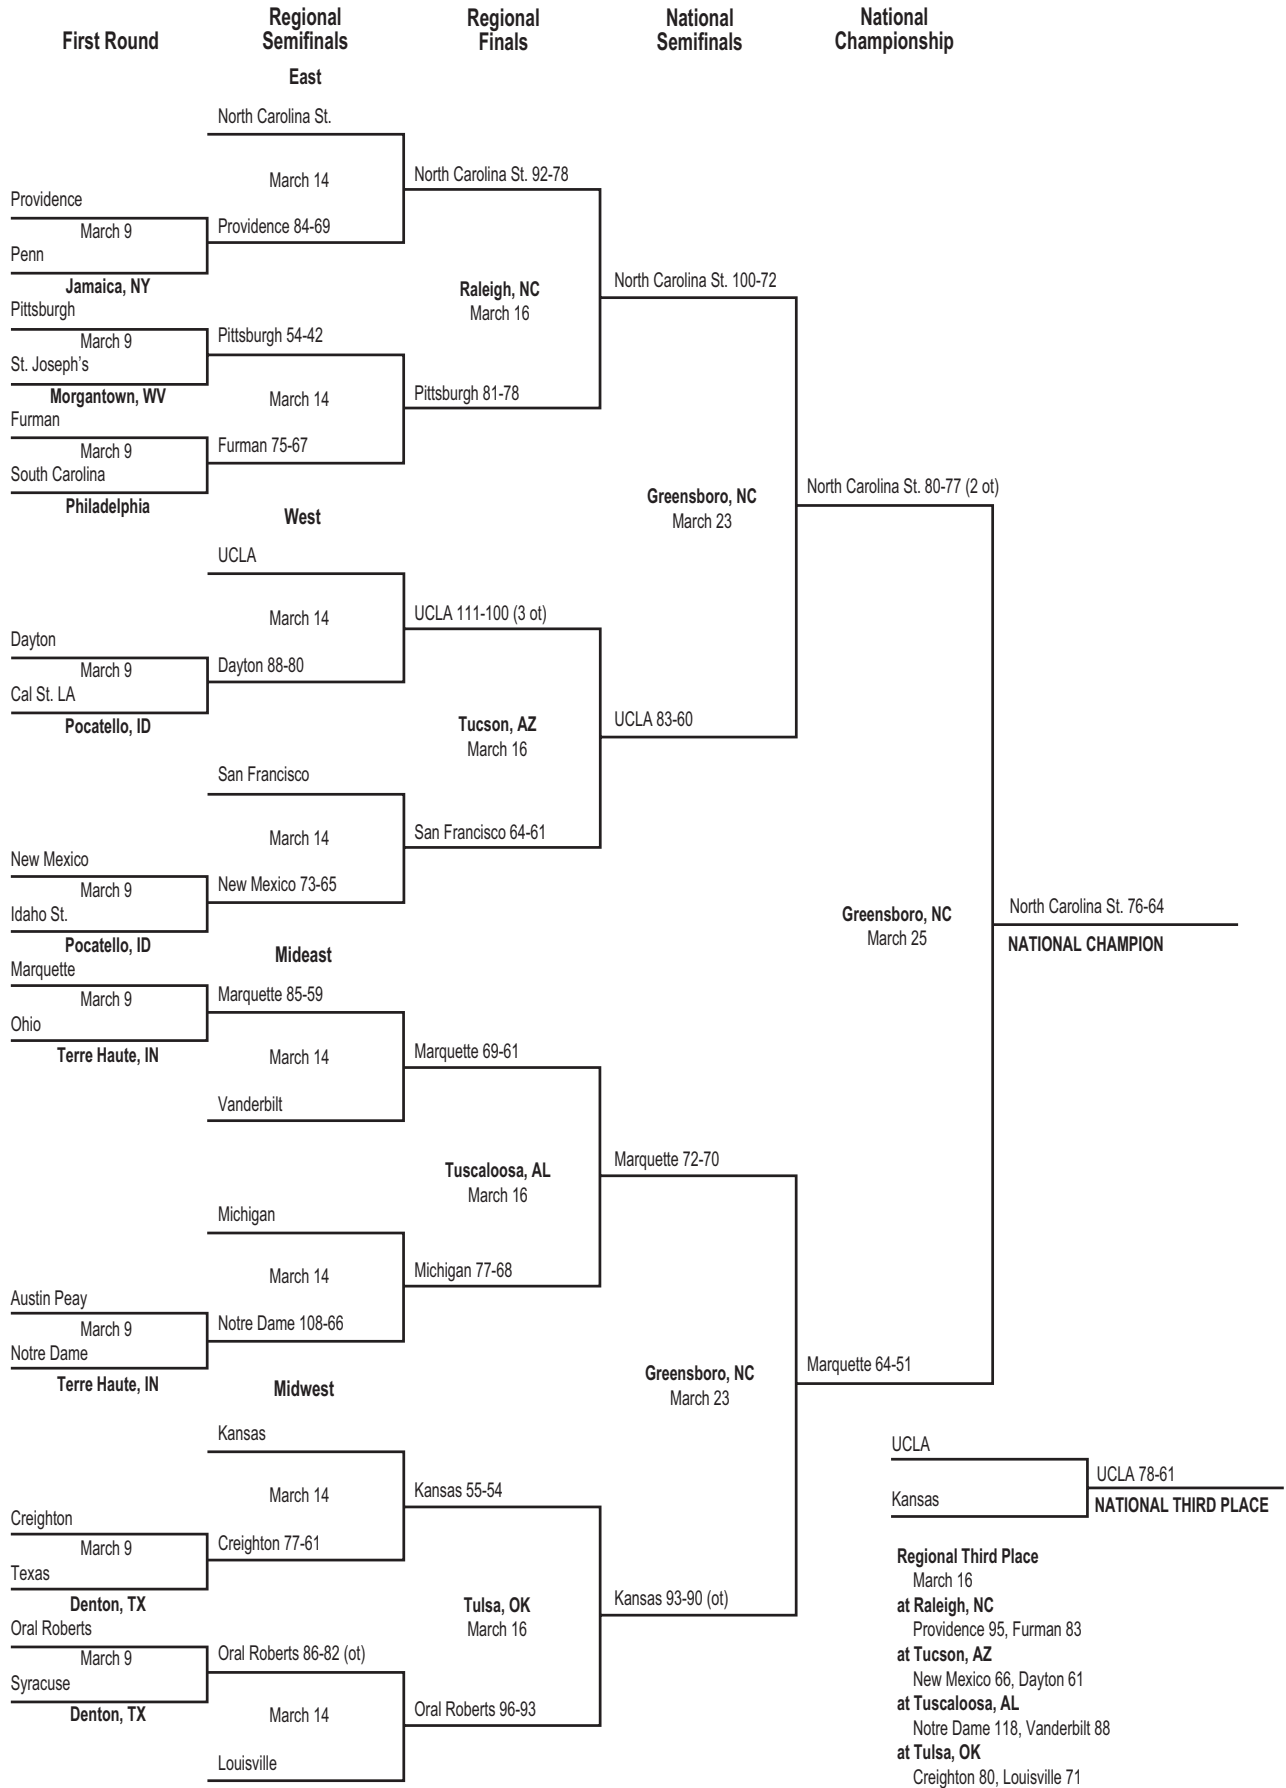

1974 Championship Bracket