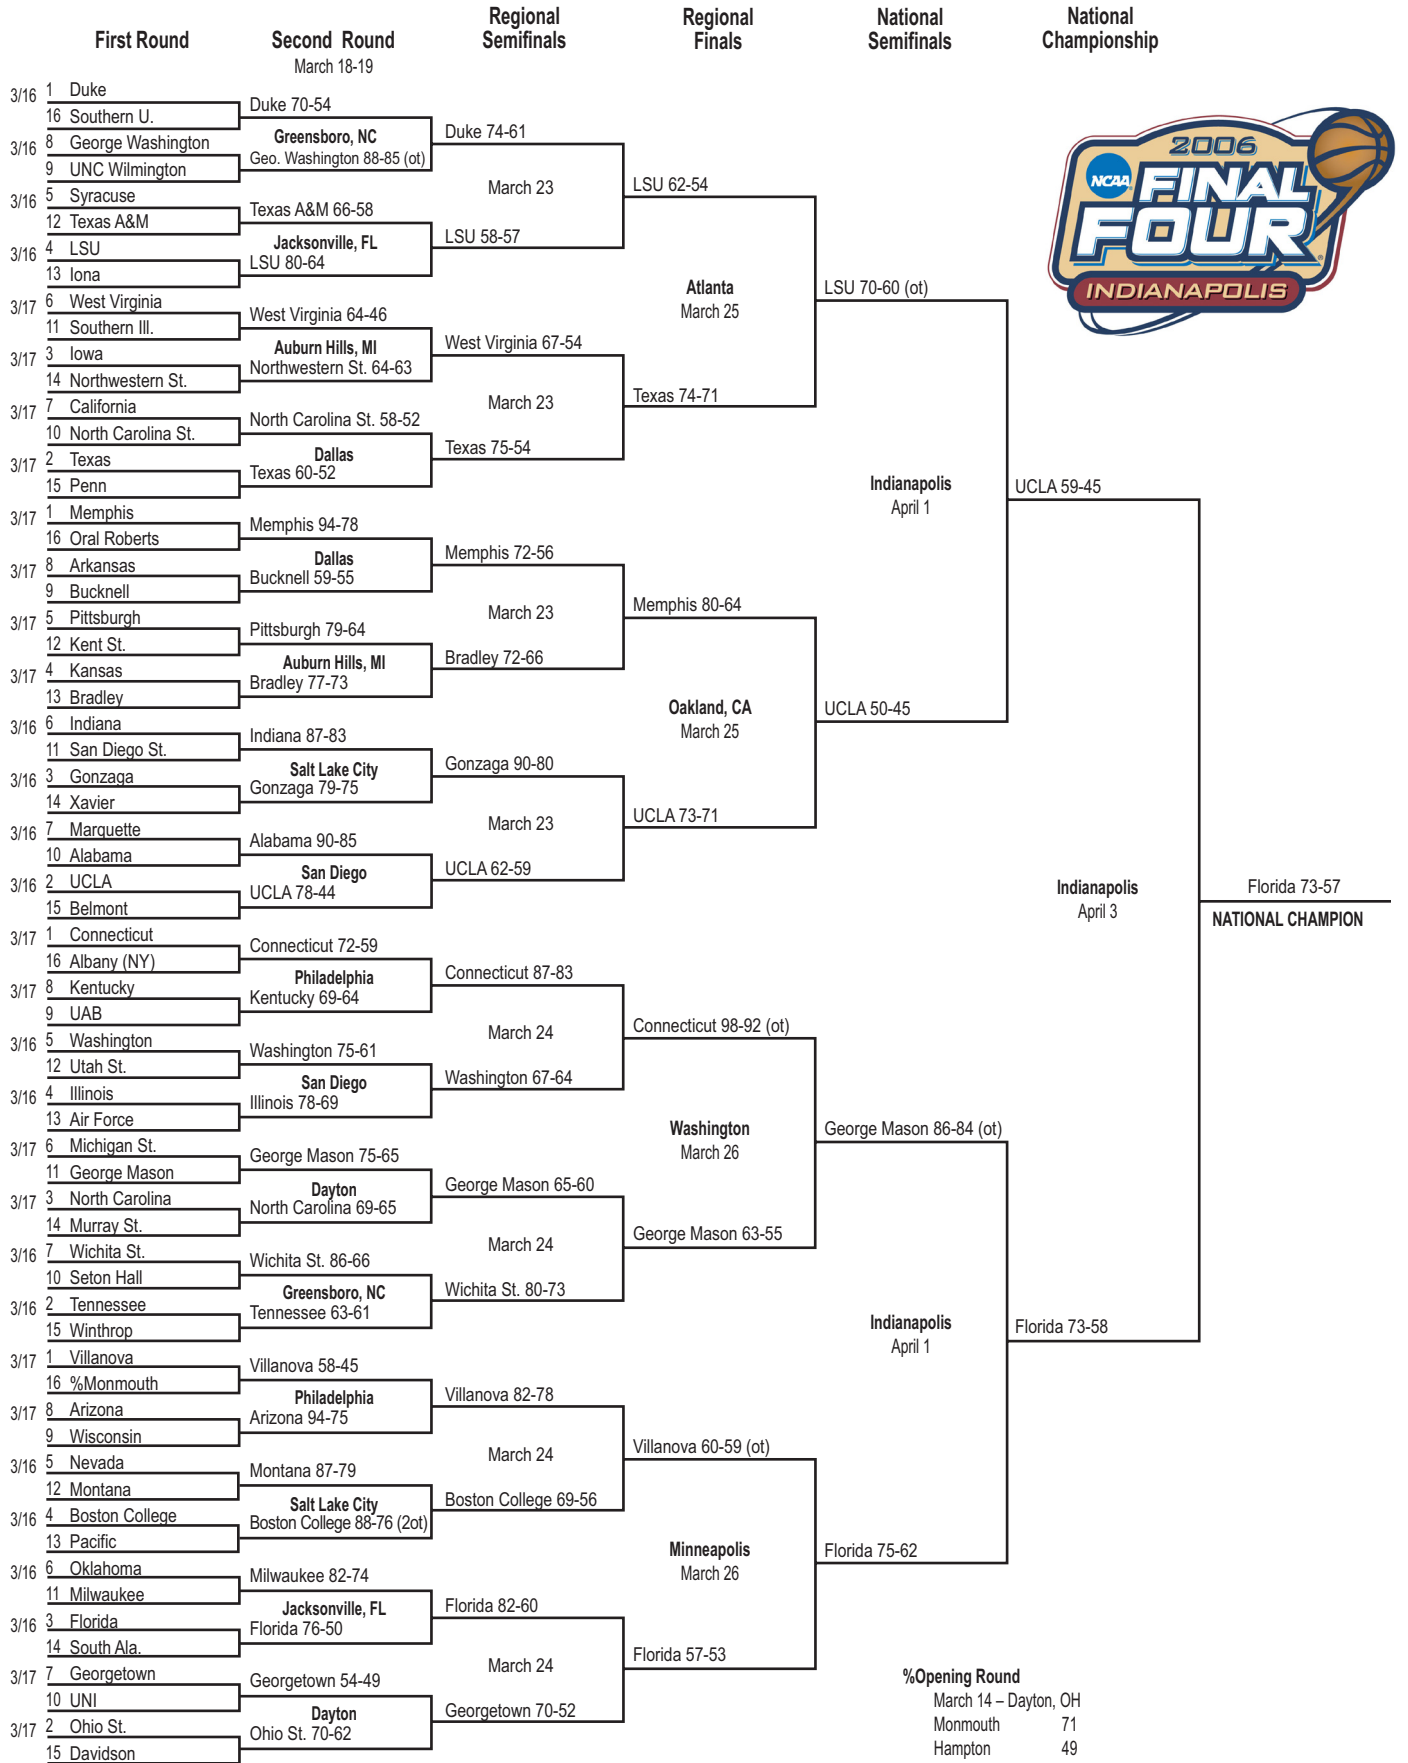

2006 Championship Bracket

%Opening Round
March 14 – Dayton, OH
Monmouth 71
Hampton 49

Florida 73-57
NATIONAL CHAMPION