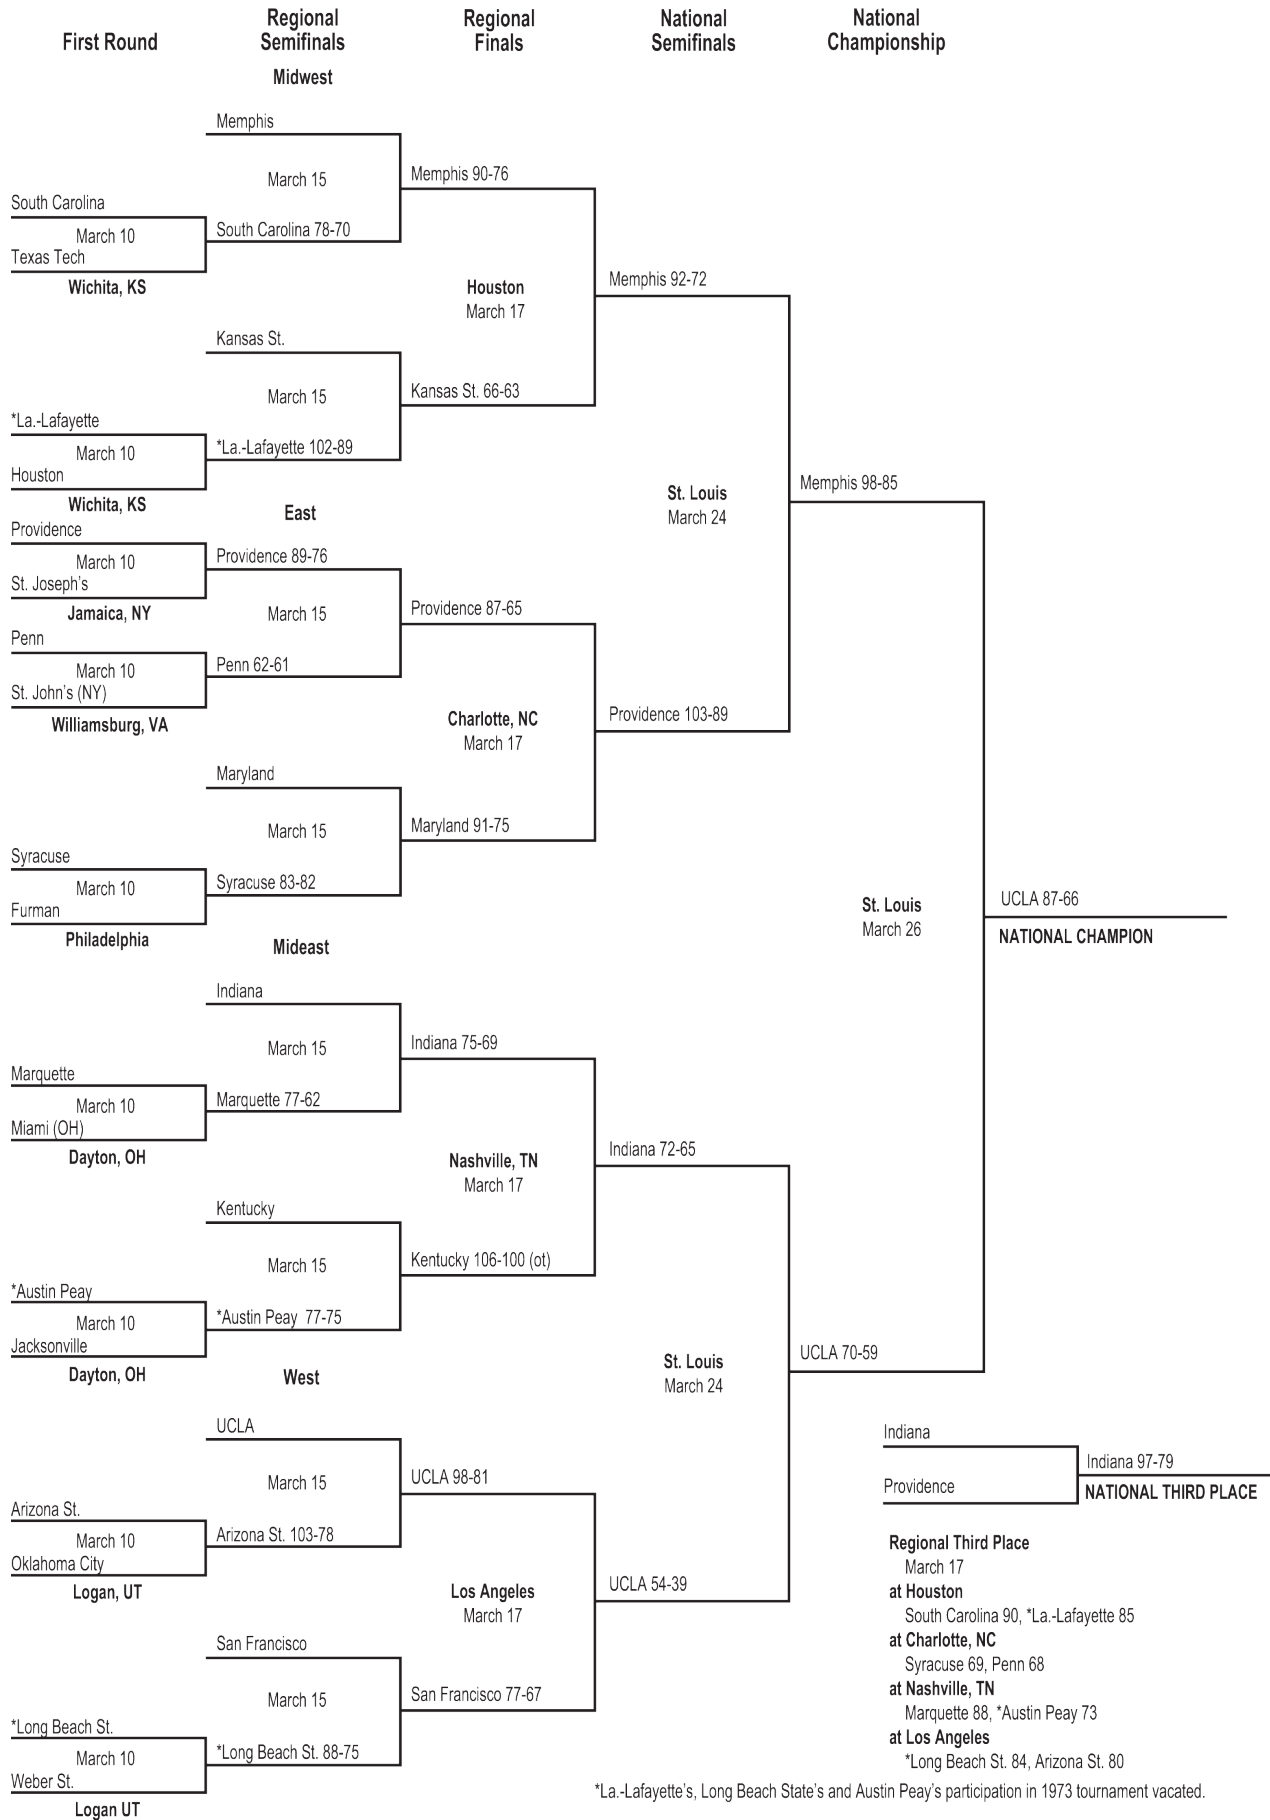

1973 Championship Bracket