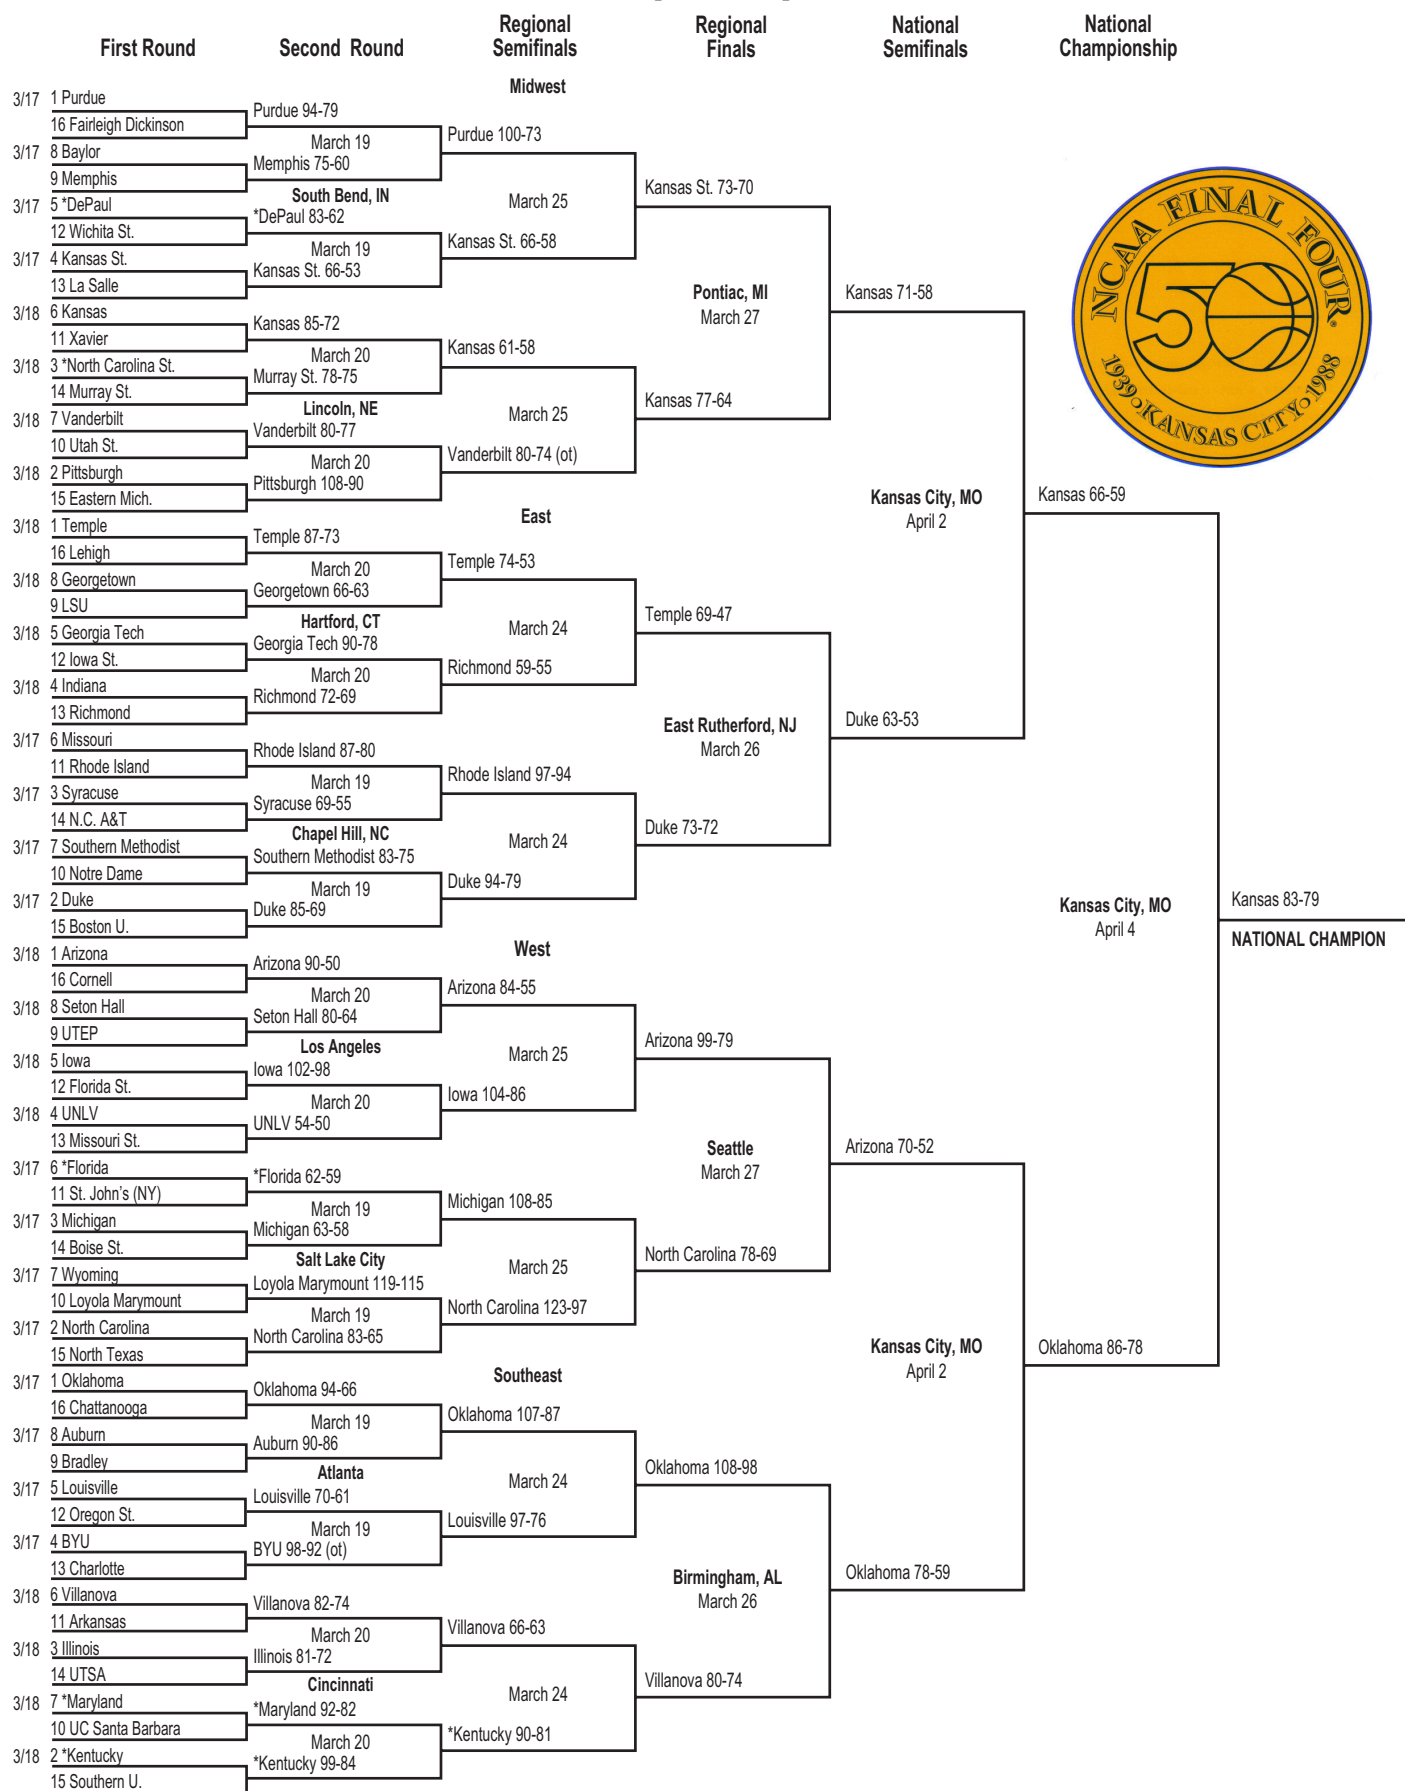

1988 Championship Bracket

Kansas 83-79
NATIONAL CHAMPION

*DePaul's, Florida's, Kentucky's, Maryland's and North Carolina State's participation in 1988 tournament vacated.