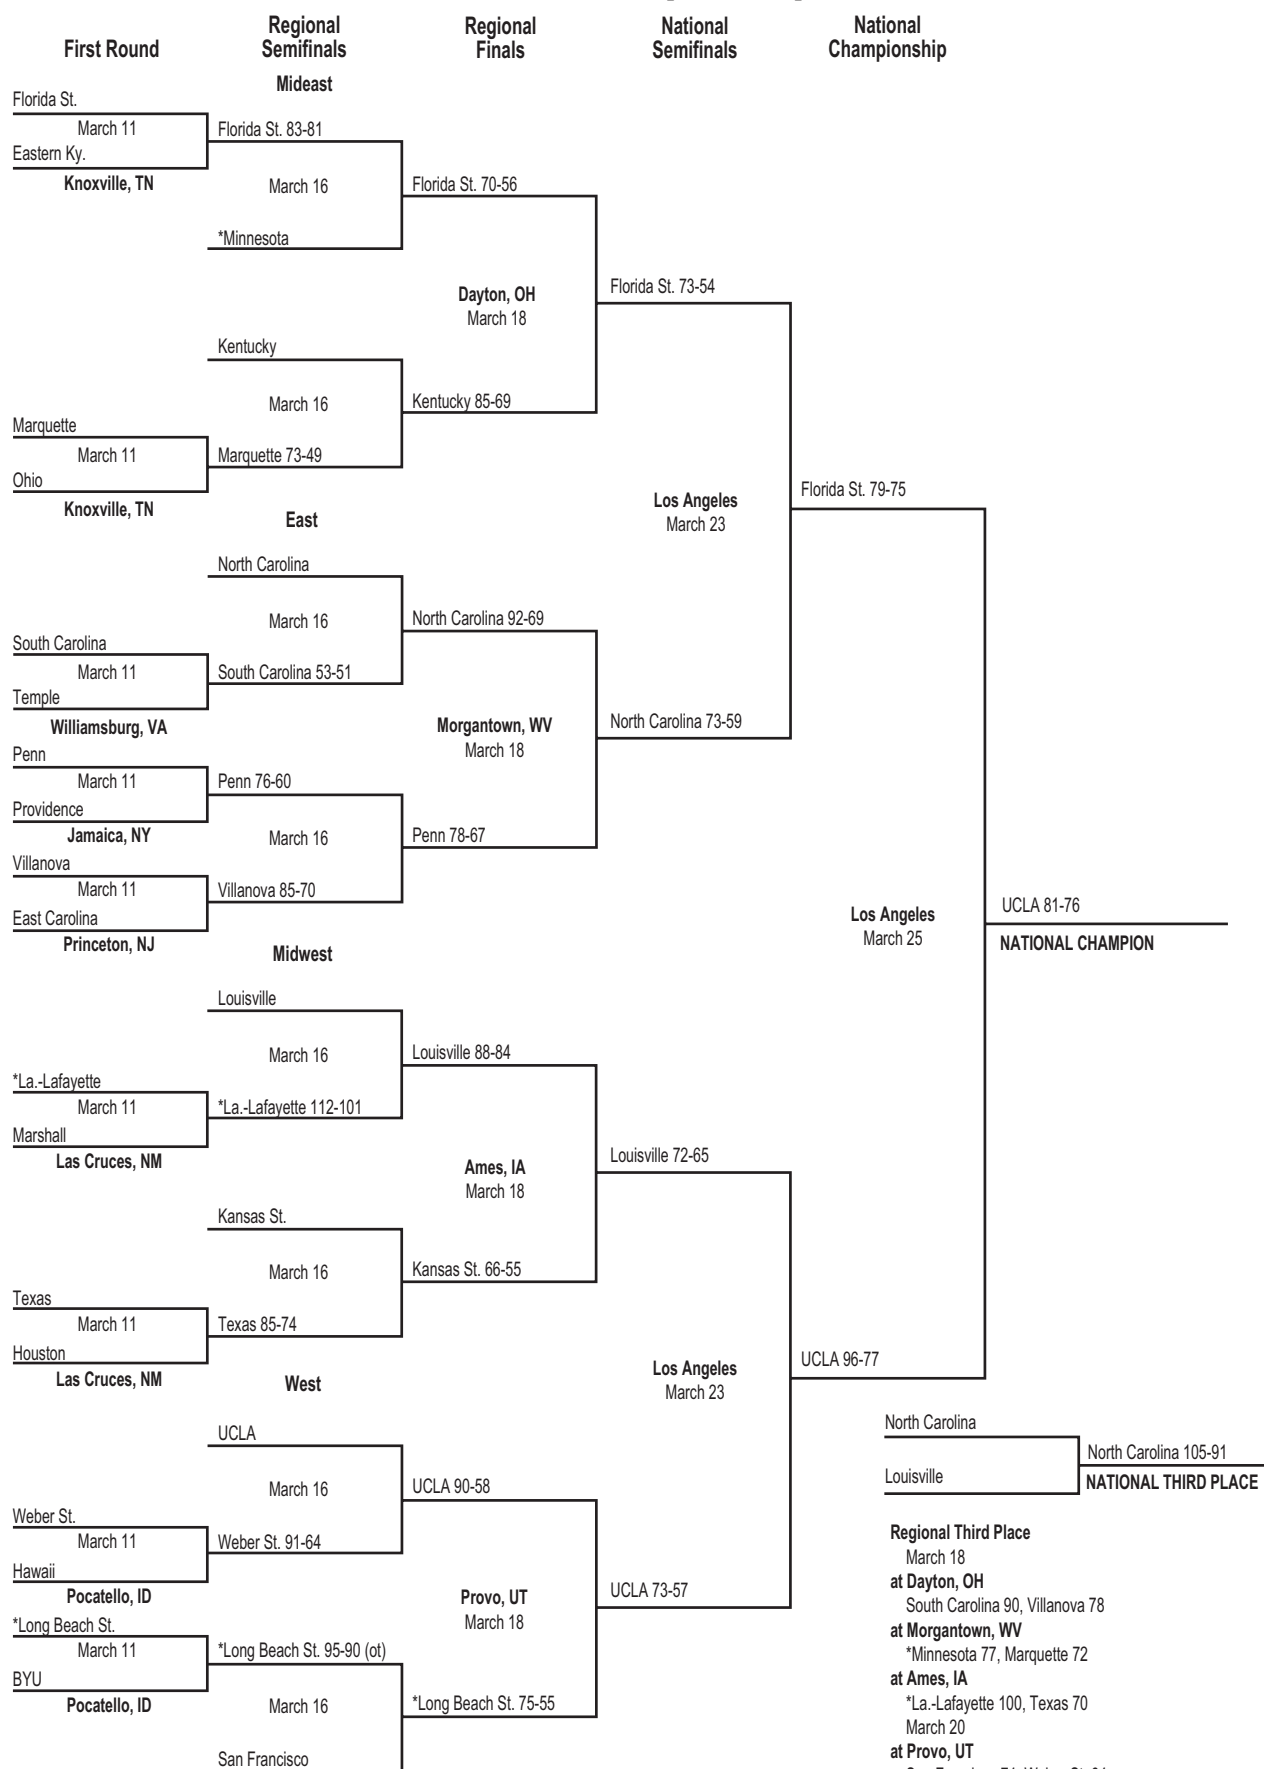

1972 Championship Bracket

*La.-Lafayette's, Long Beach State's and Minnesota's participation in 1972 tournament vacated.