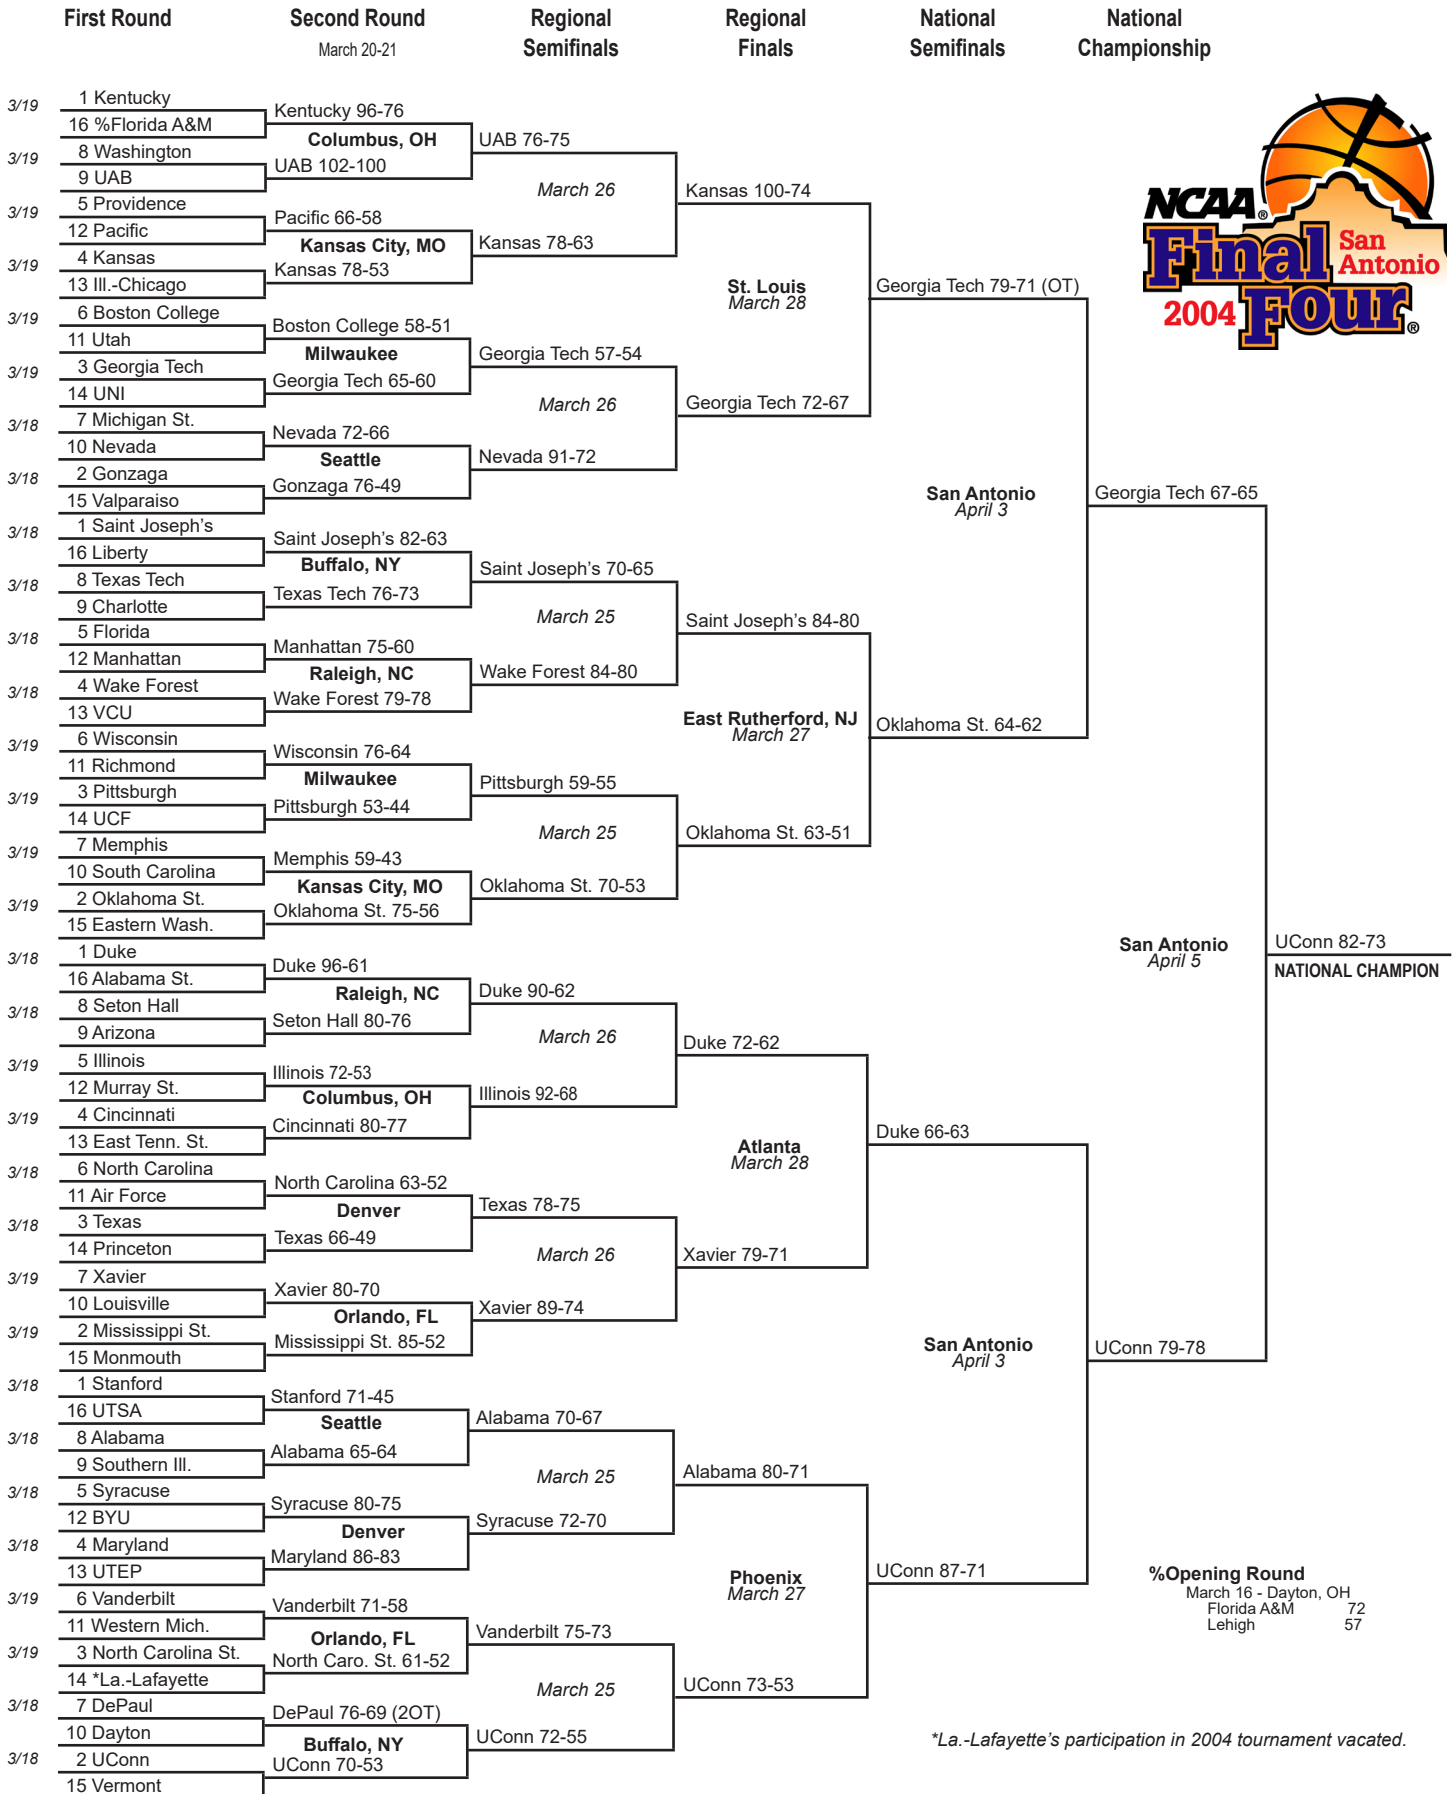

2004 Championship Bracket

%Opening Round
March 16 - Dayton, OH 72
Florida A&M 72
Lehigh 57

*La.-Lafayette's participation in 2004 tournament vacated.