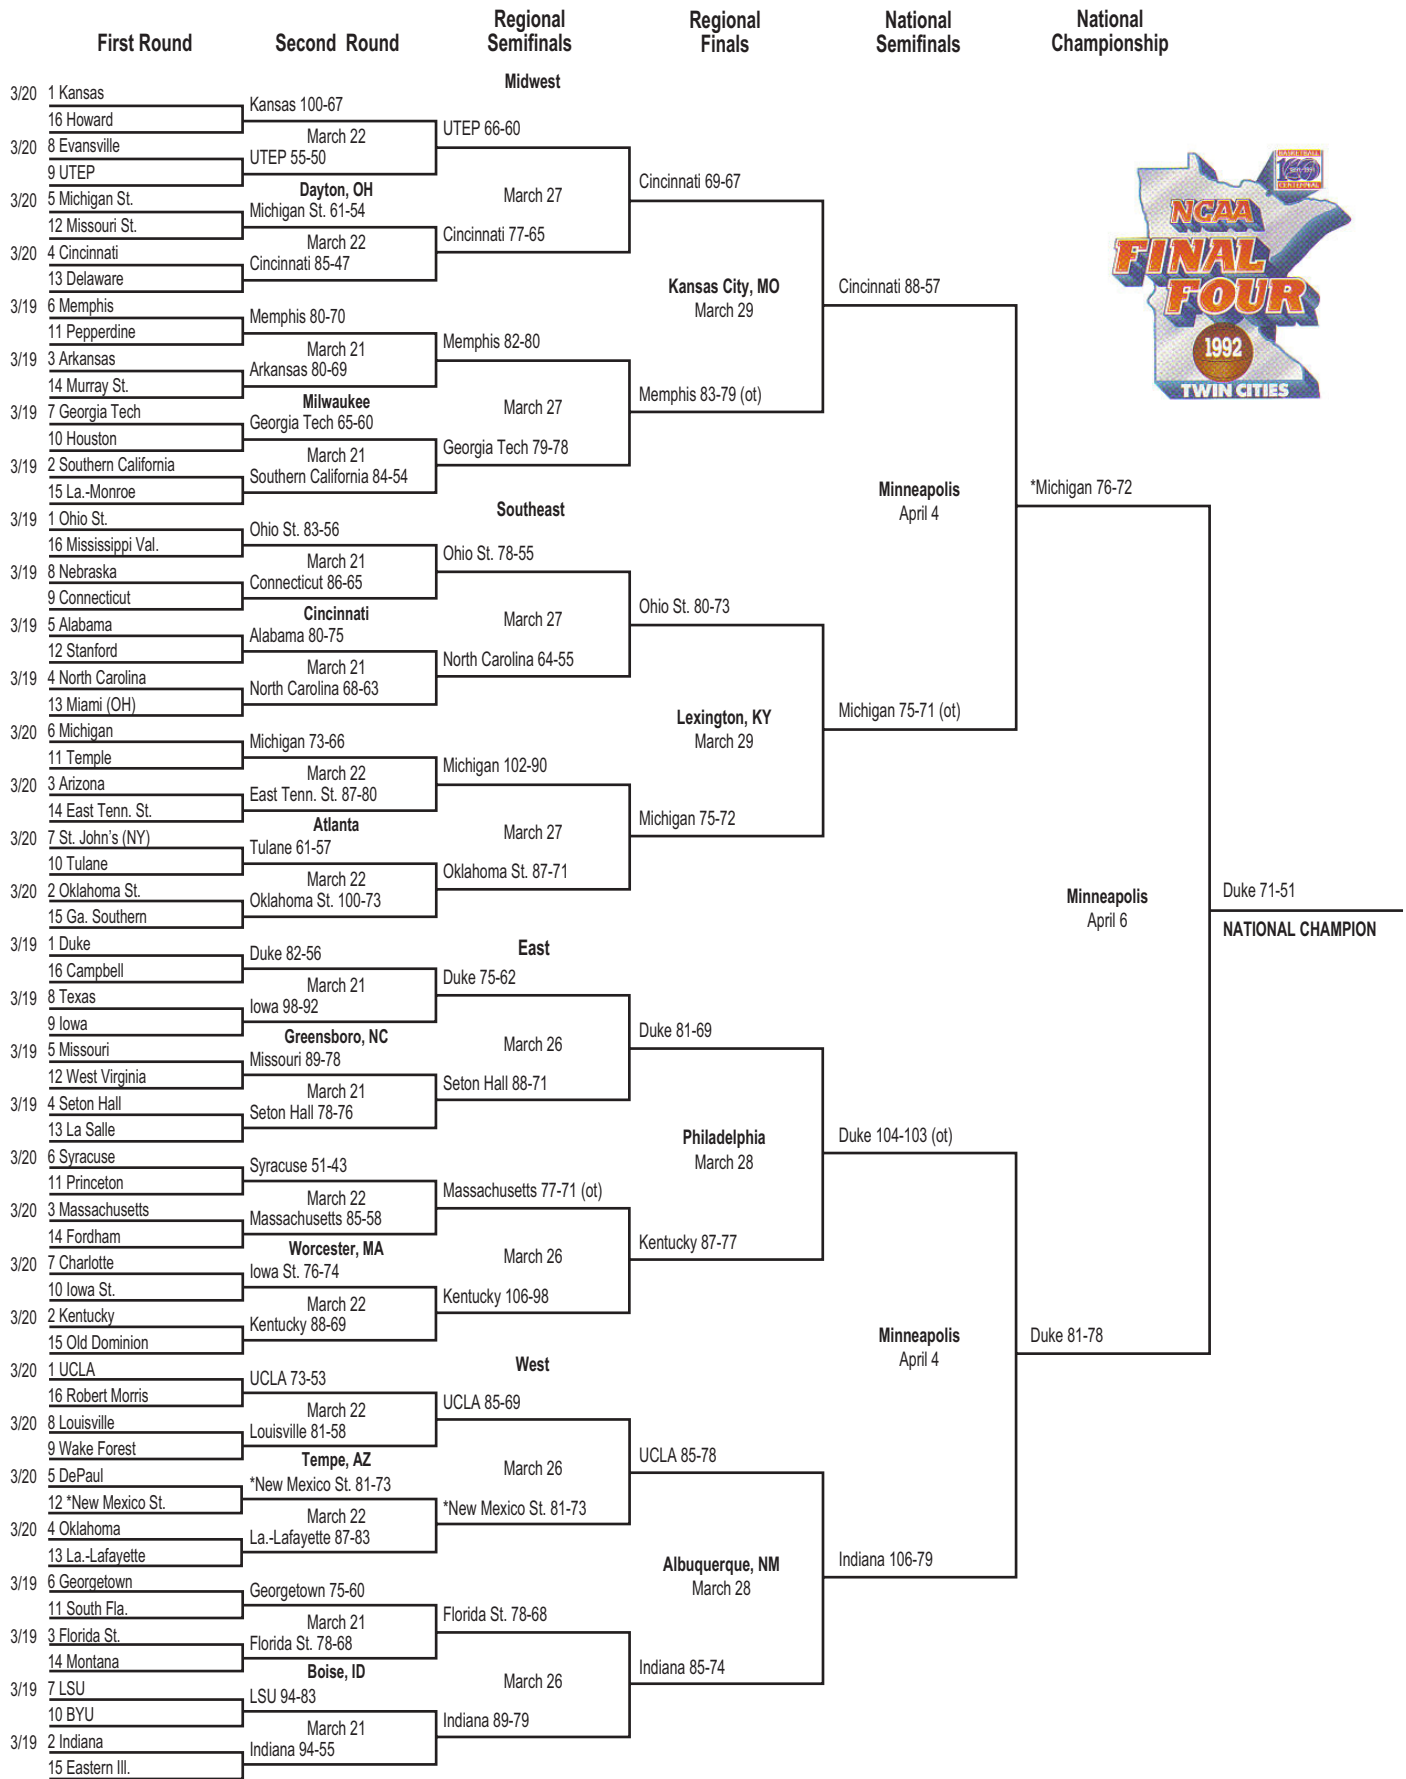

1992 Championship Bracket

*New Mexico State's participation in 1992 tournament vacated.
Michigan's participation in 1992 Final Four vacated.