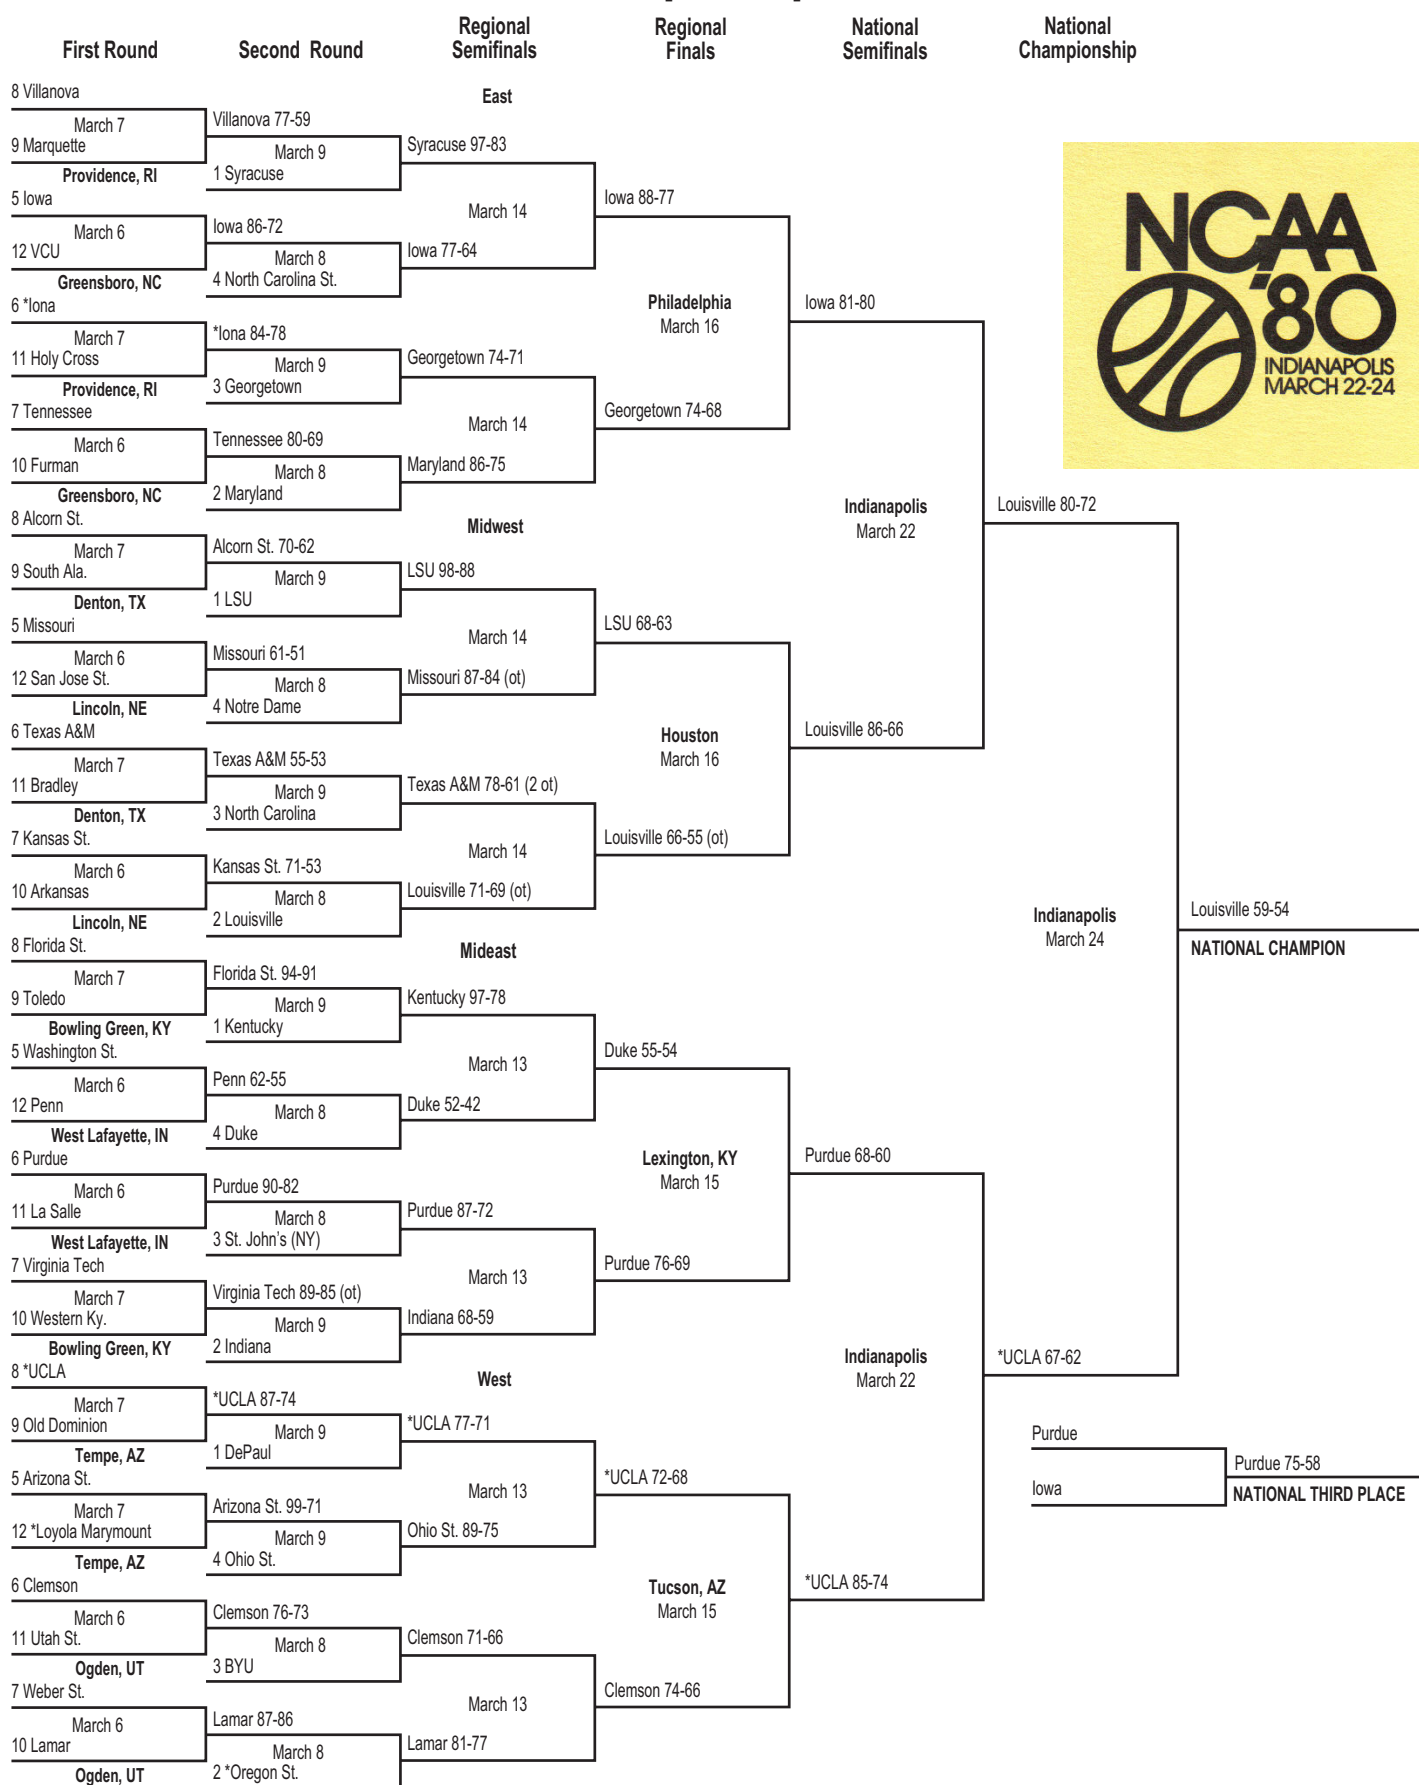

1980 Championship Bracket

*Iona's, Loyola Marymount's, Oregon State's and UCLA's participation in 1980 tournament vacated.