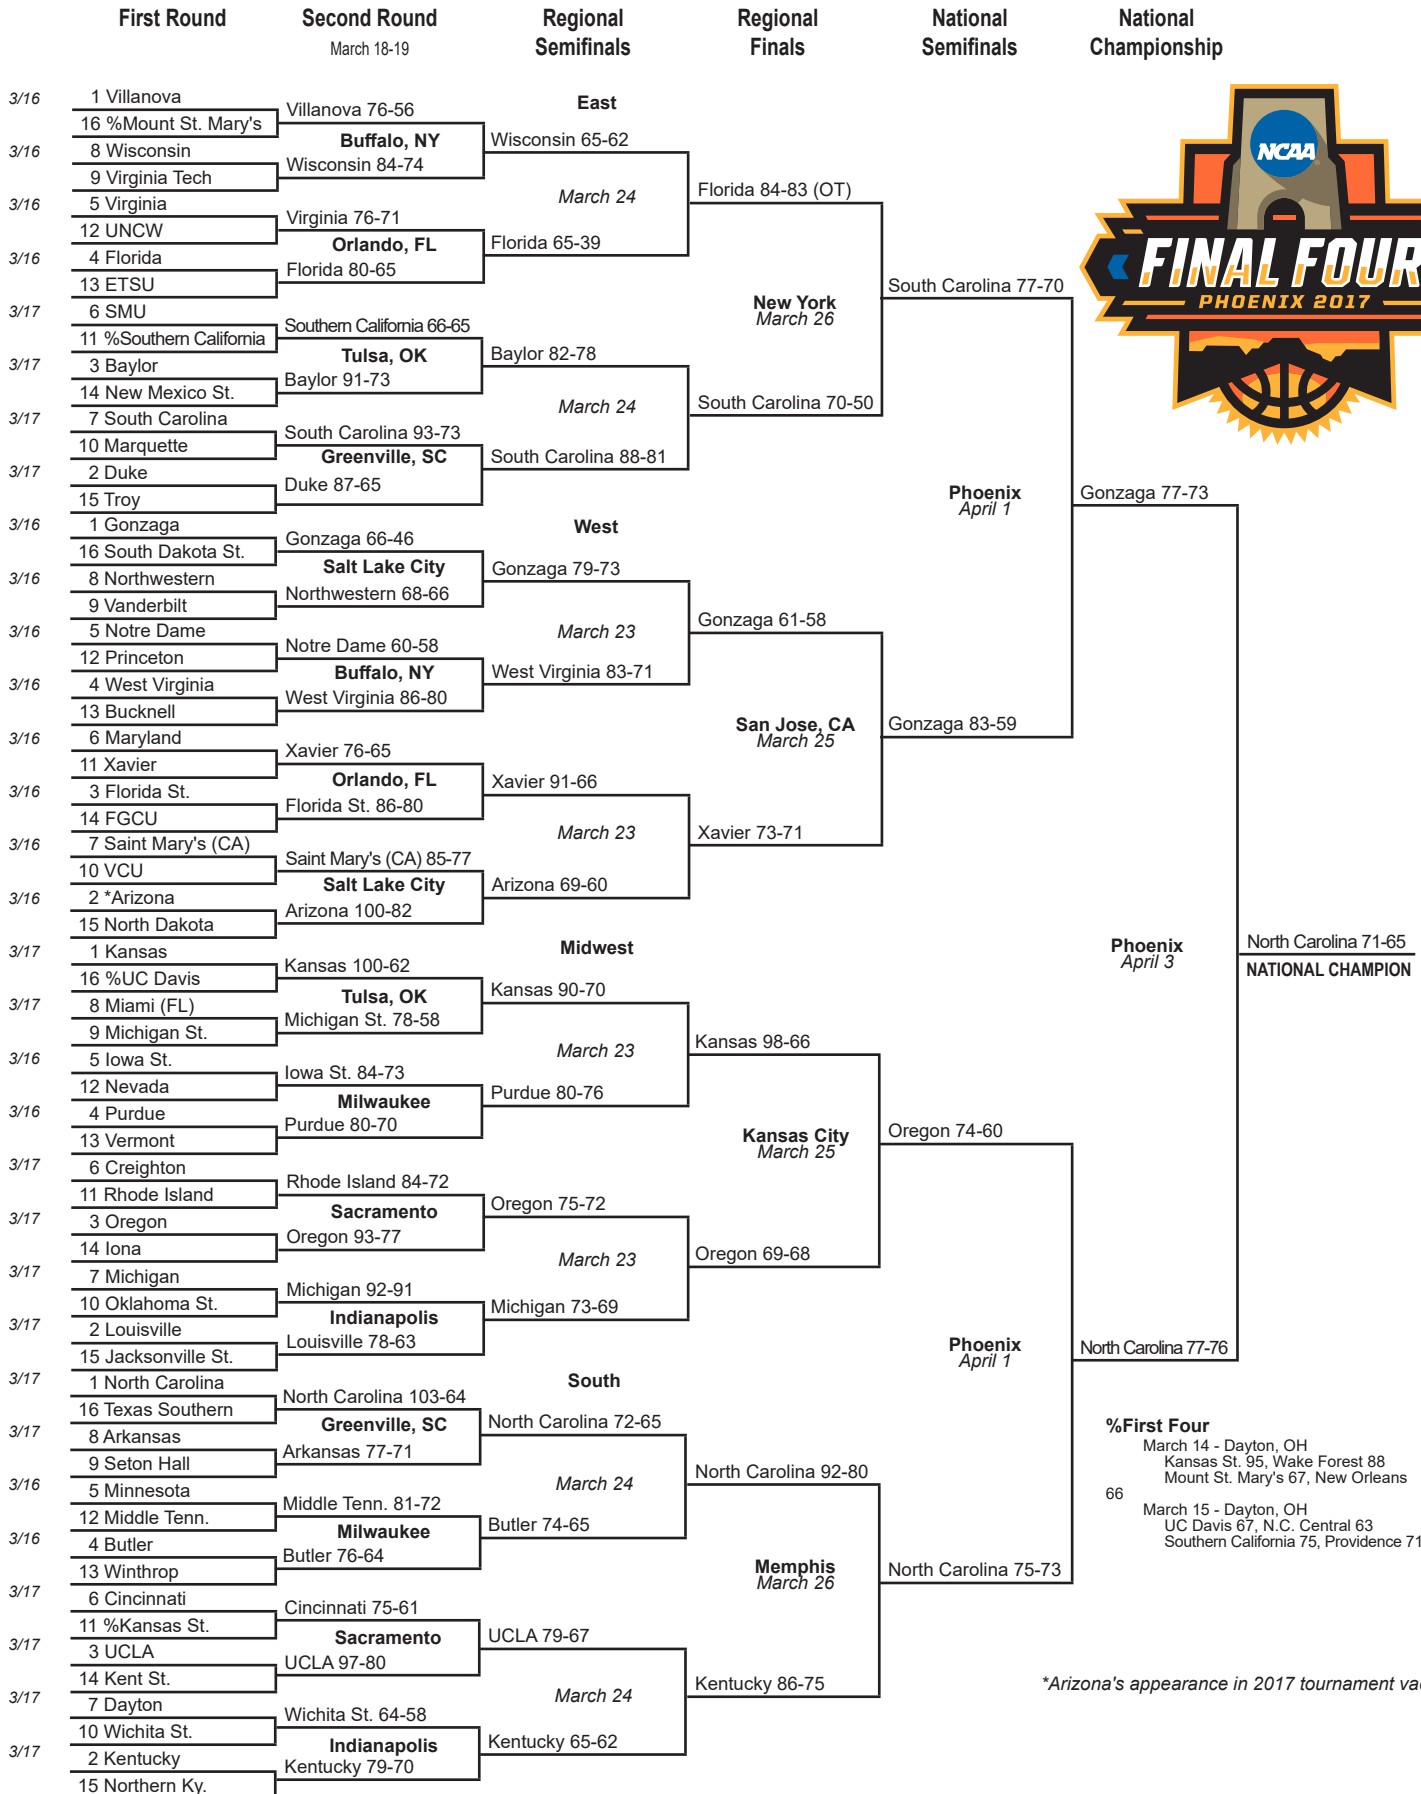

2017 Championship Bracket

Phoenix April 3
North Carolina 71-65
NATIONAL CHAMPION

%First Four
March 14 - Dayton, OH
Kansas St. 95, Wake Forest 88
Mount St. Mary's 67, New Orleans
66
March 15 - Dayton, OH
UC Davis 67, N.C. Central 63
Southern California 75, Providence 71

*Arizona's appearance in 2017 tournament vacated.