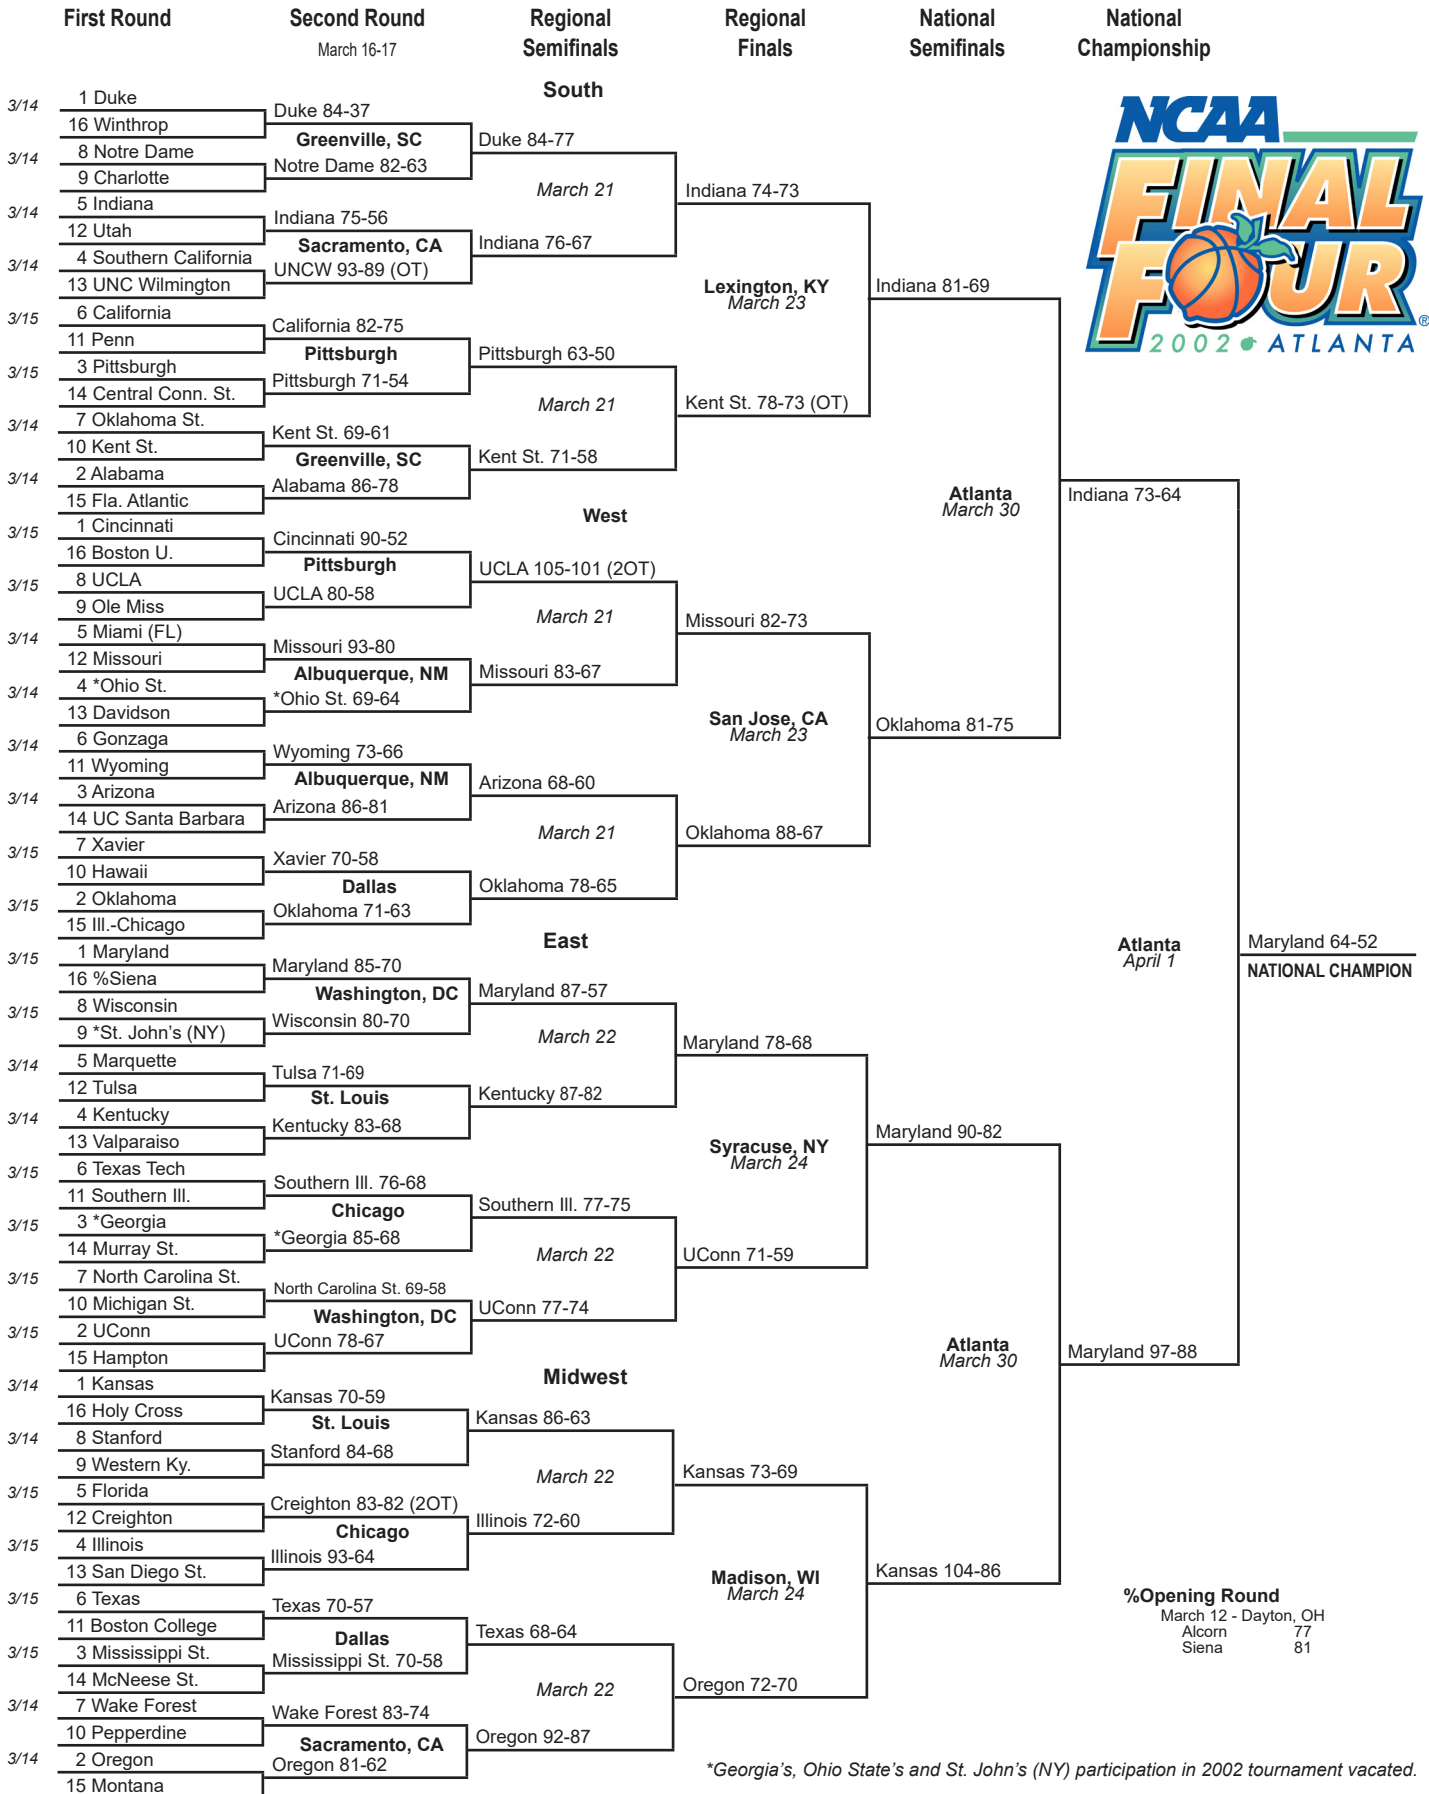

2002 Championship Bracket