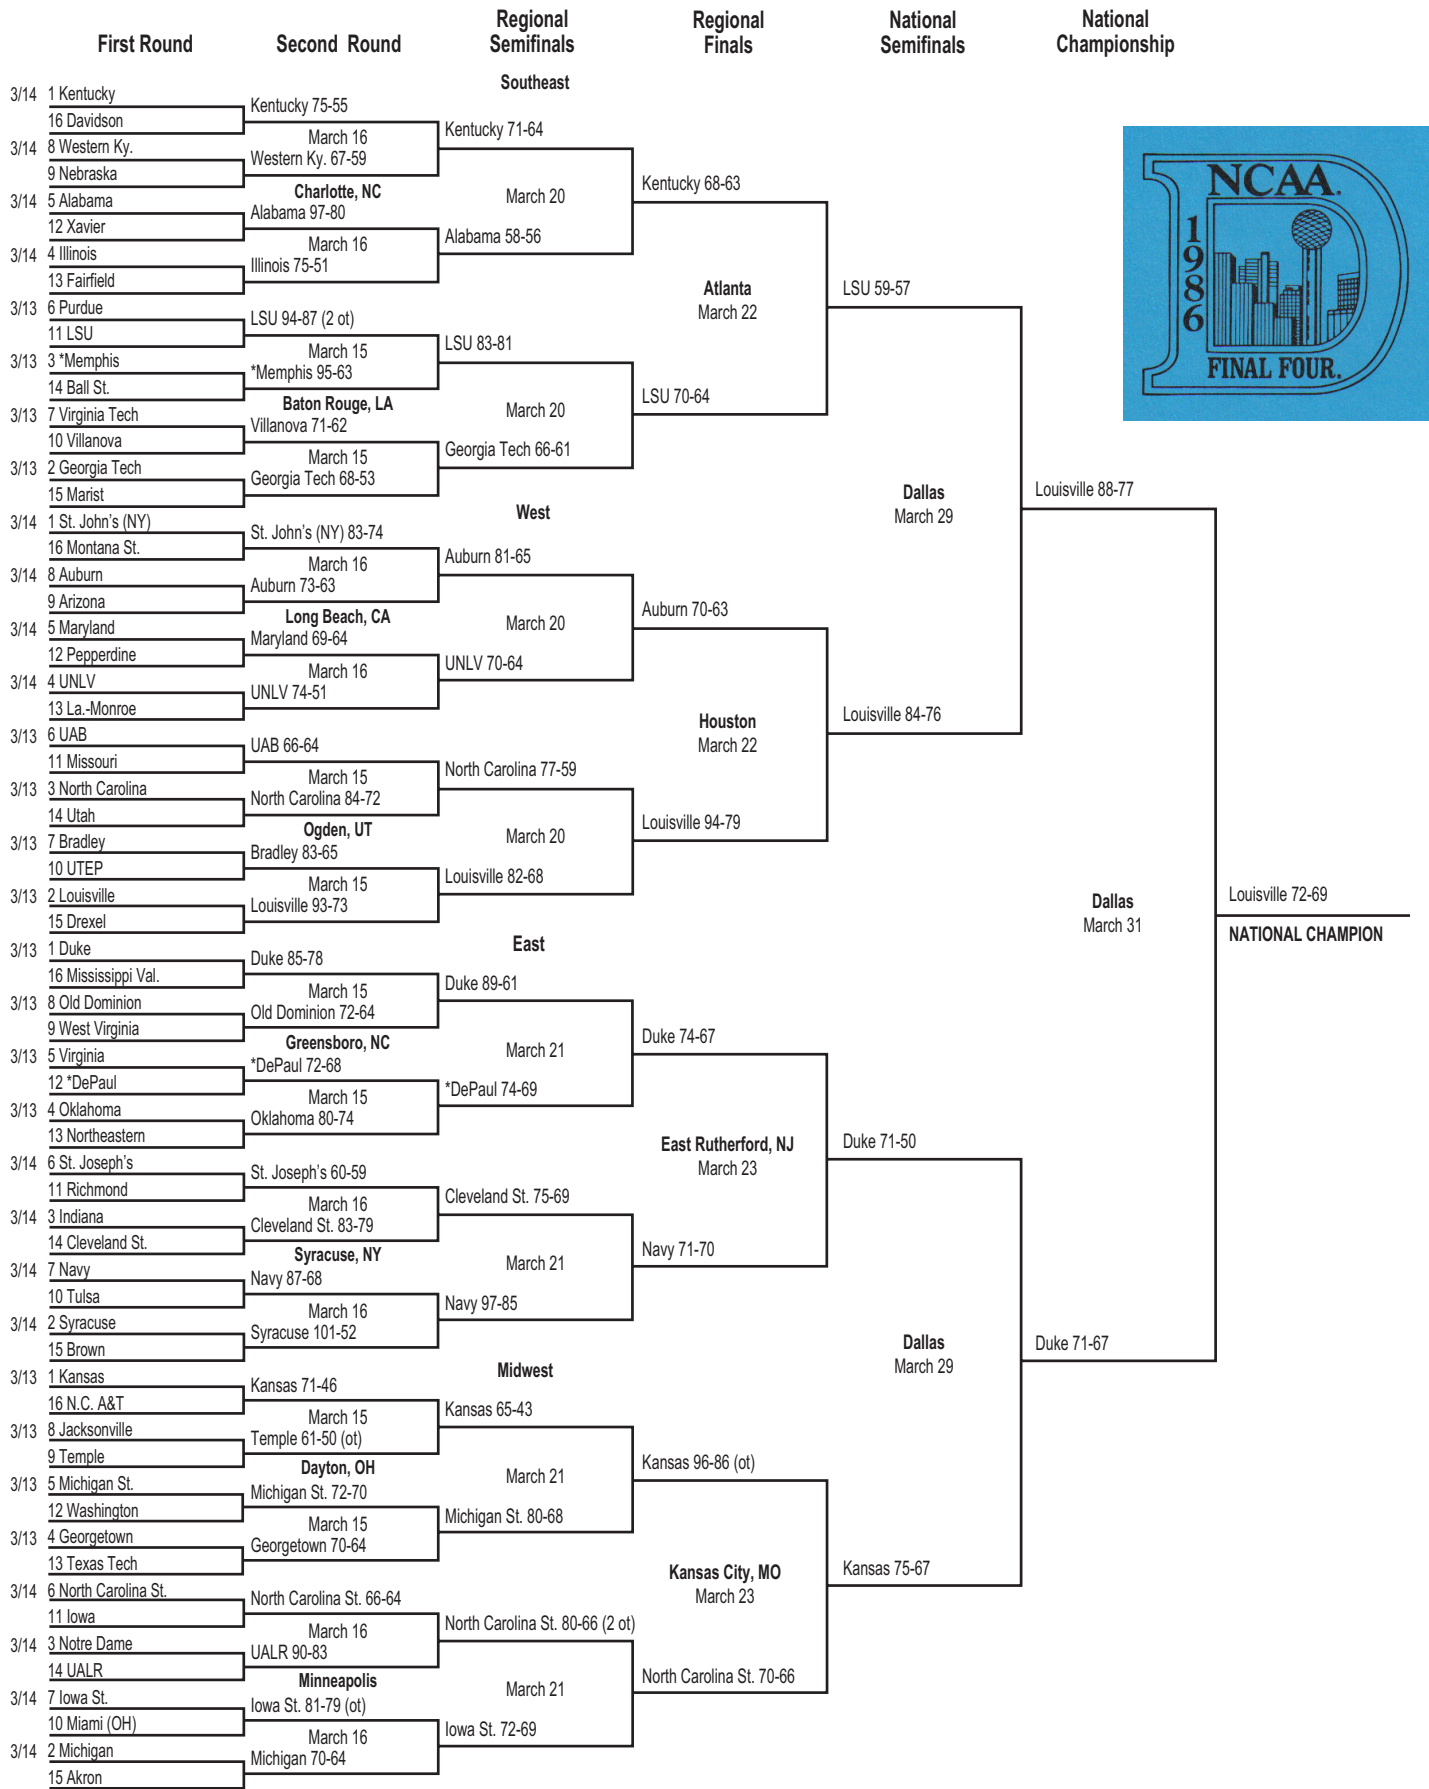

1986 Championship Bracket

*DePaul's and Memphis' participation in 1986 tournament vacated.