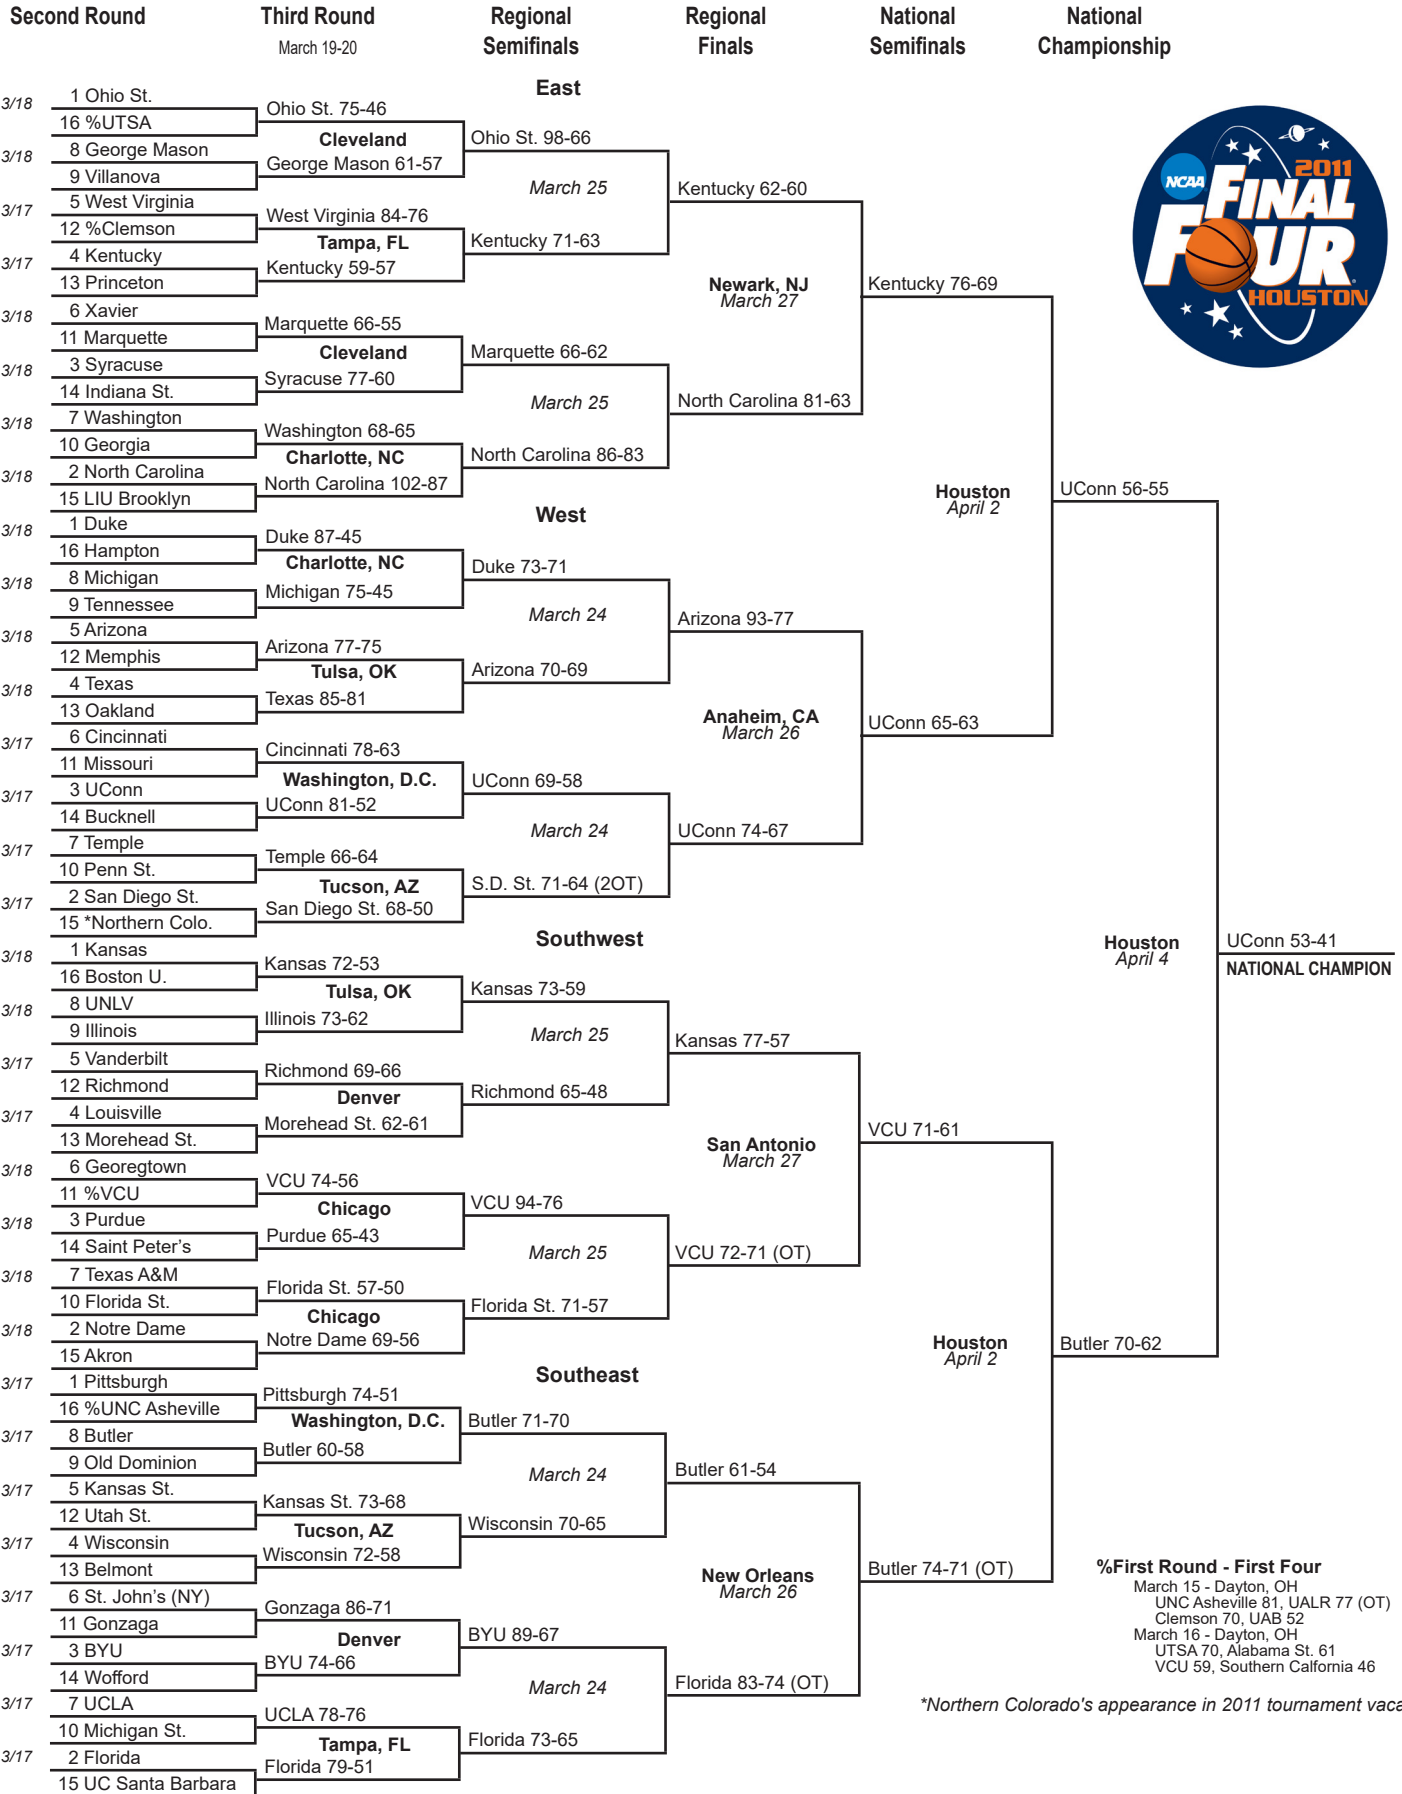

2011 Championship Bracket

%First Round - First Four
March 15 - Dayton, OH
UNC Asheville 81, UALR 77 (OT)
Clemson 70, UAB 52
March 16 - Dayton, OH
UTSA 70, Alabama St. 61
VCU 59, Southern California 46

*Northern Colorado's appearance in 2011 tournament vacated.