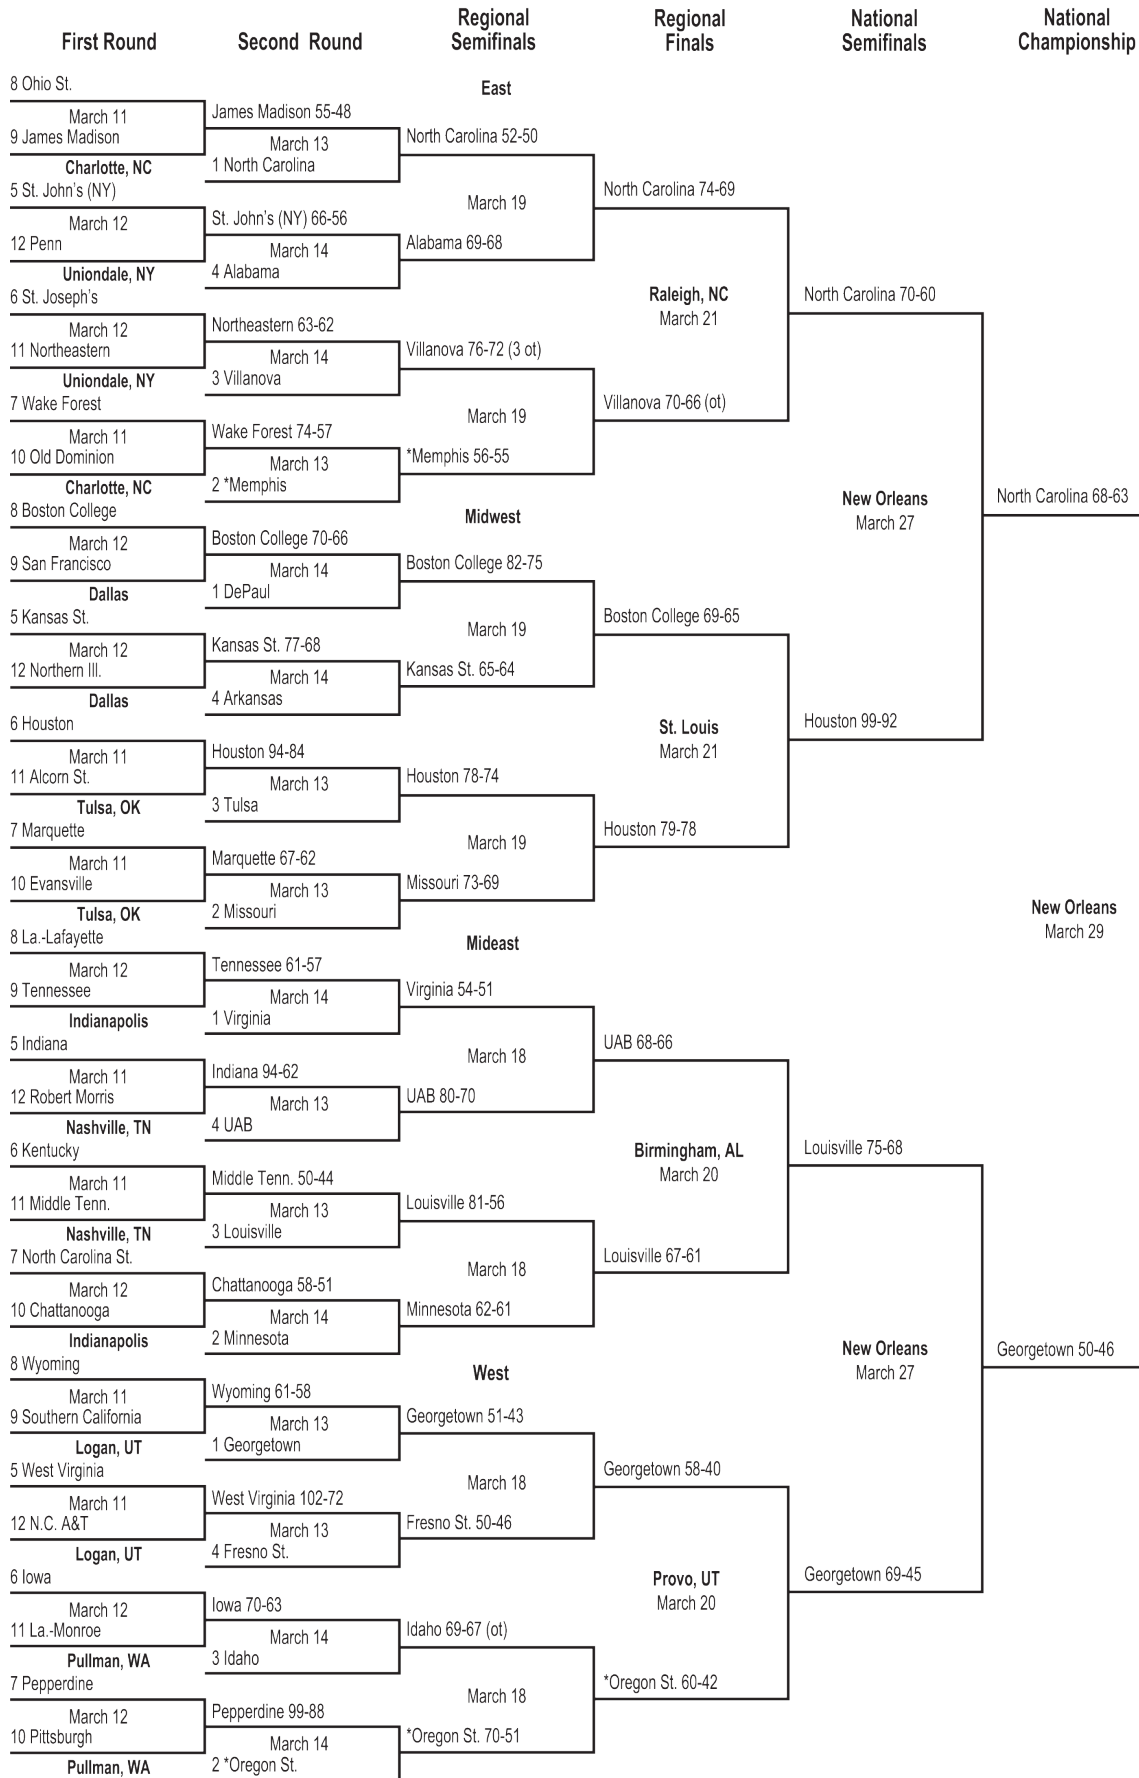

1982 Championship Bracket

*Oregon State's and Memphis' participation in 1982 tournament vacated.