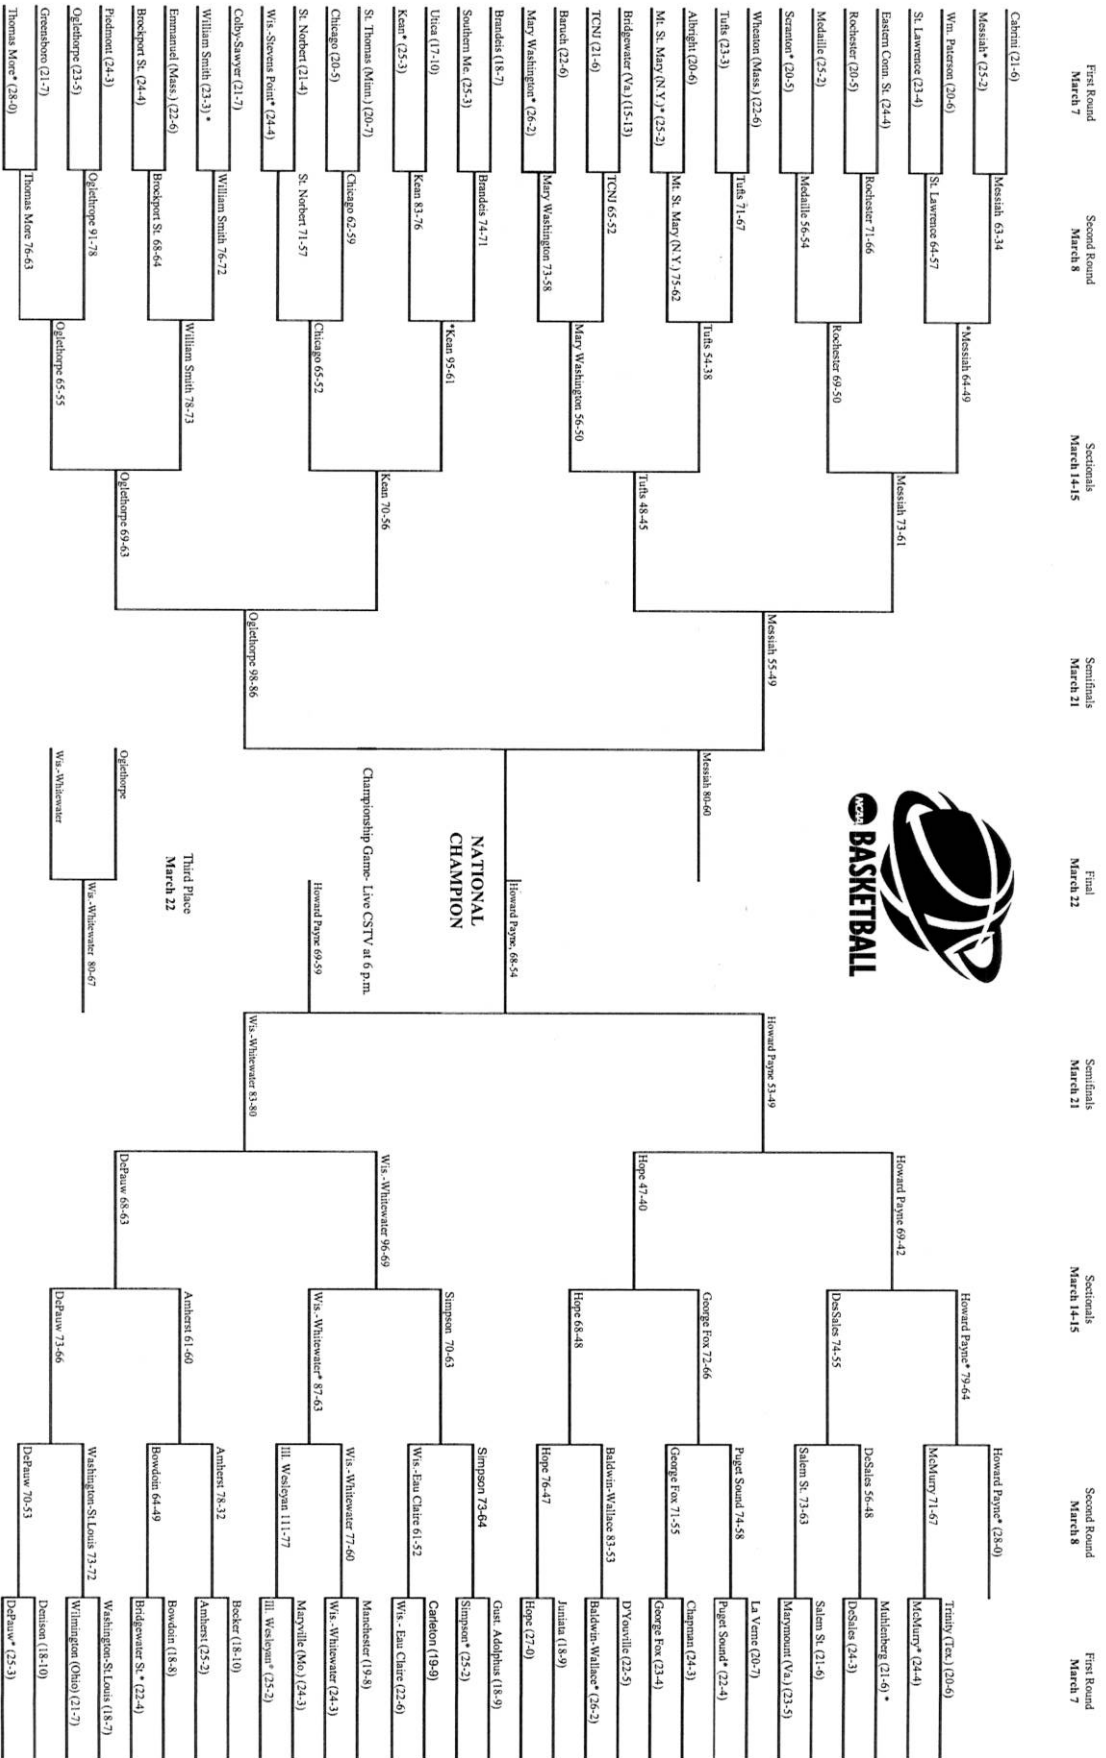

2008 NCAA Division III Women's BASKETBALL CHAMPIONSHIP

NATIONAL CHAMPION

Championship Game - Live CSTV at 6 p.m.

Third Place
March 22