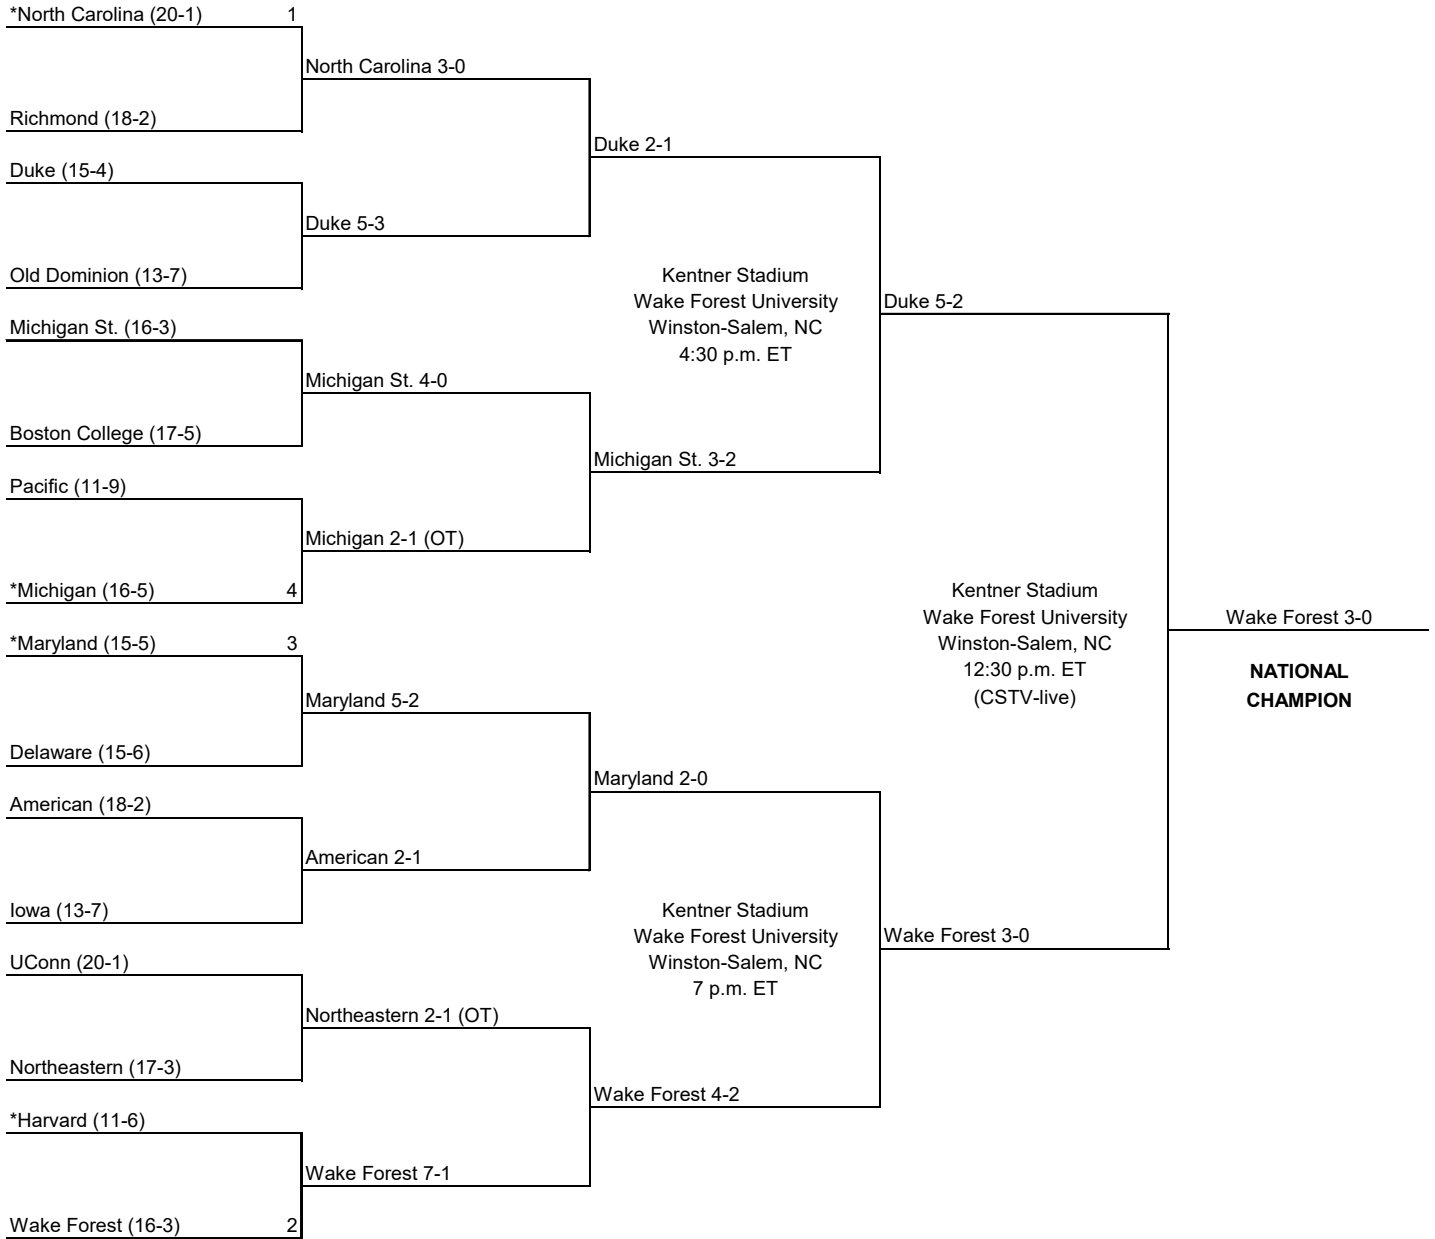

*Denotes host institution
Home team is the seeded team in the seeded game.
In the non-seeded game the team on the top of the bracket is the home team.
NCAA/11/14/04/cer