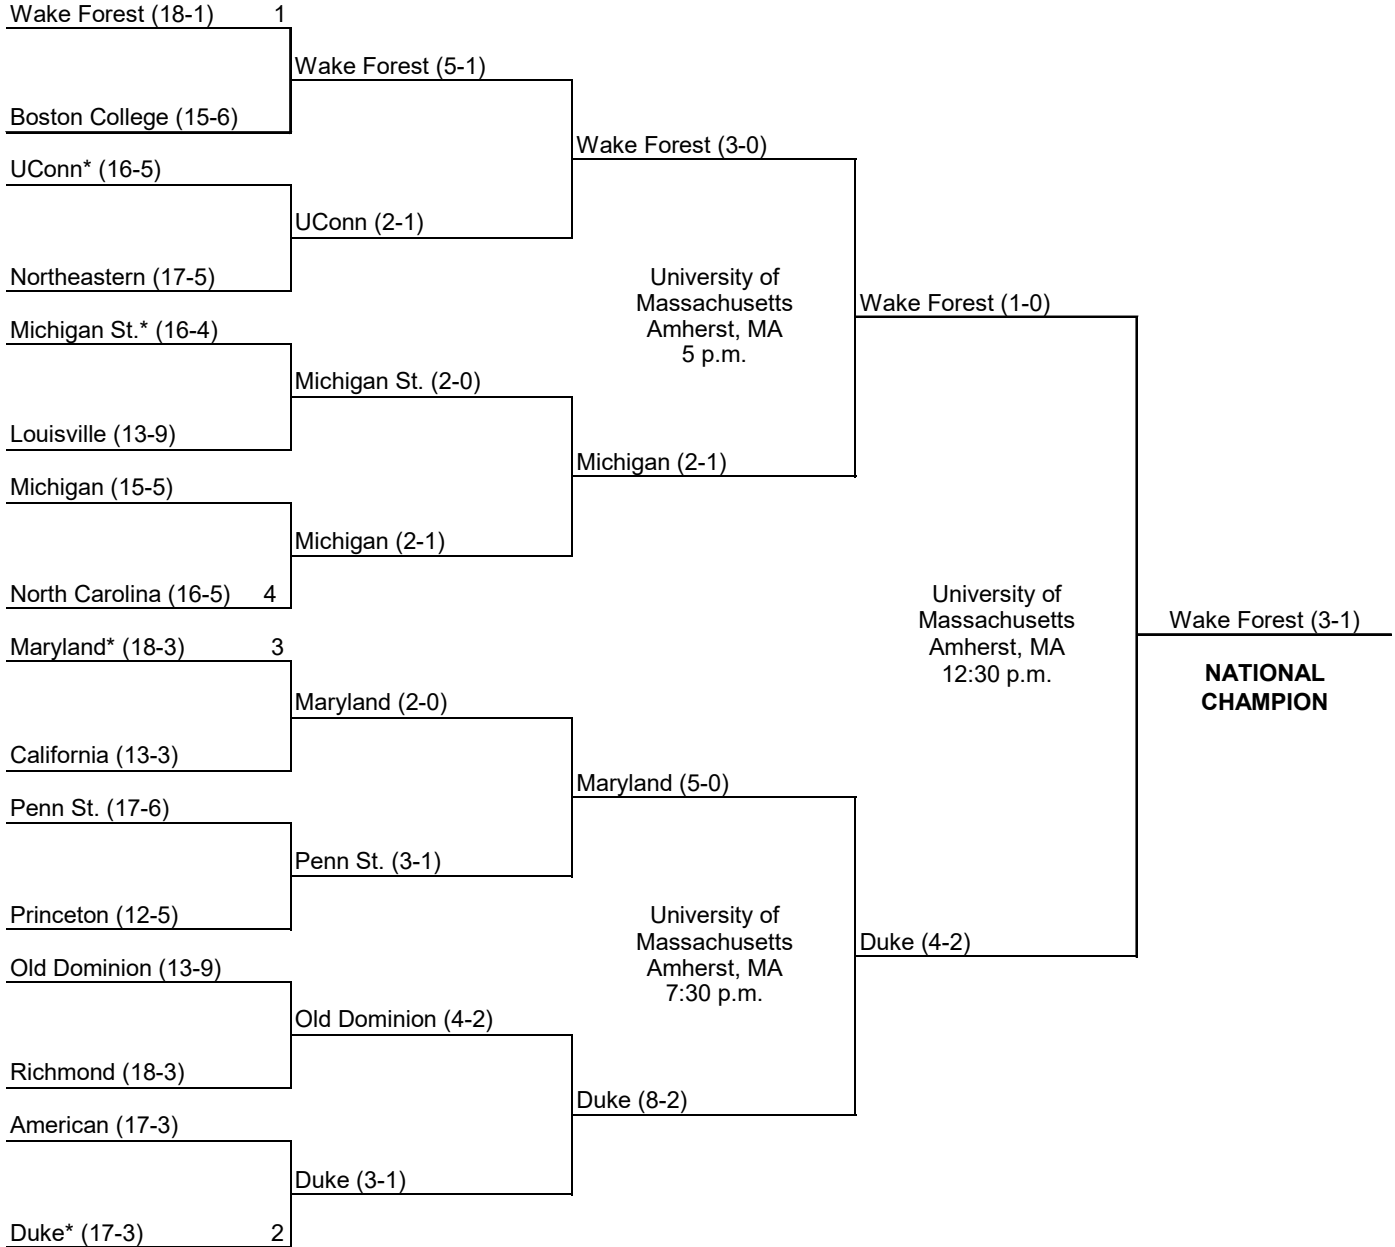

First Round
November 15

Second Round
November 16

Semifinals
November 21

Championship
November 23

*Host institution

2004 Division I Field Hockey

First Round
November 13

Second Round
November 14