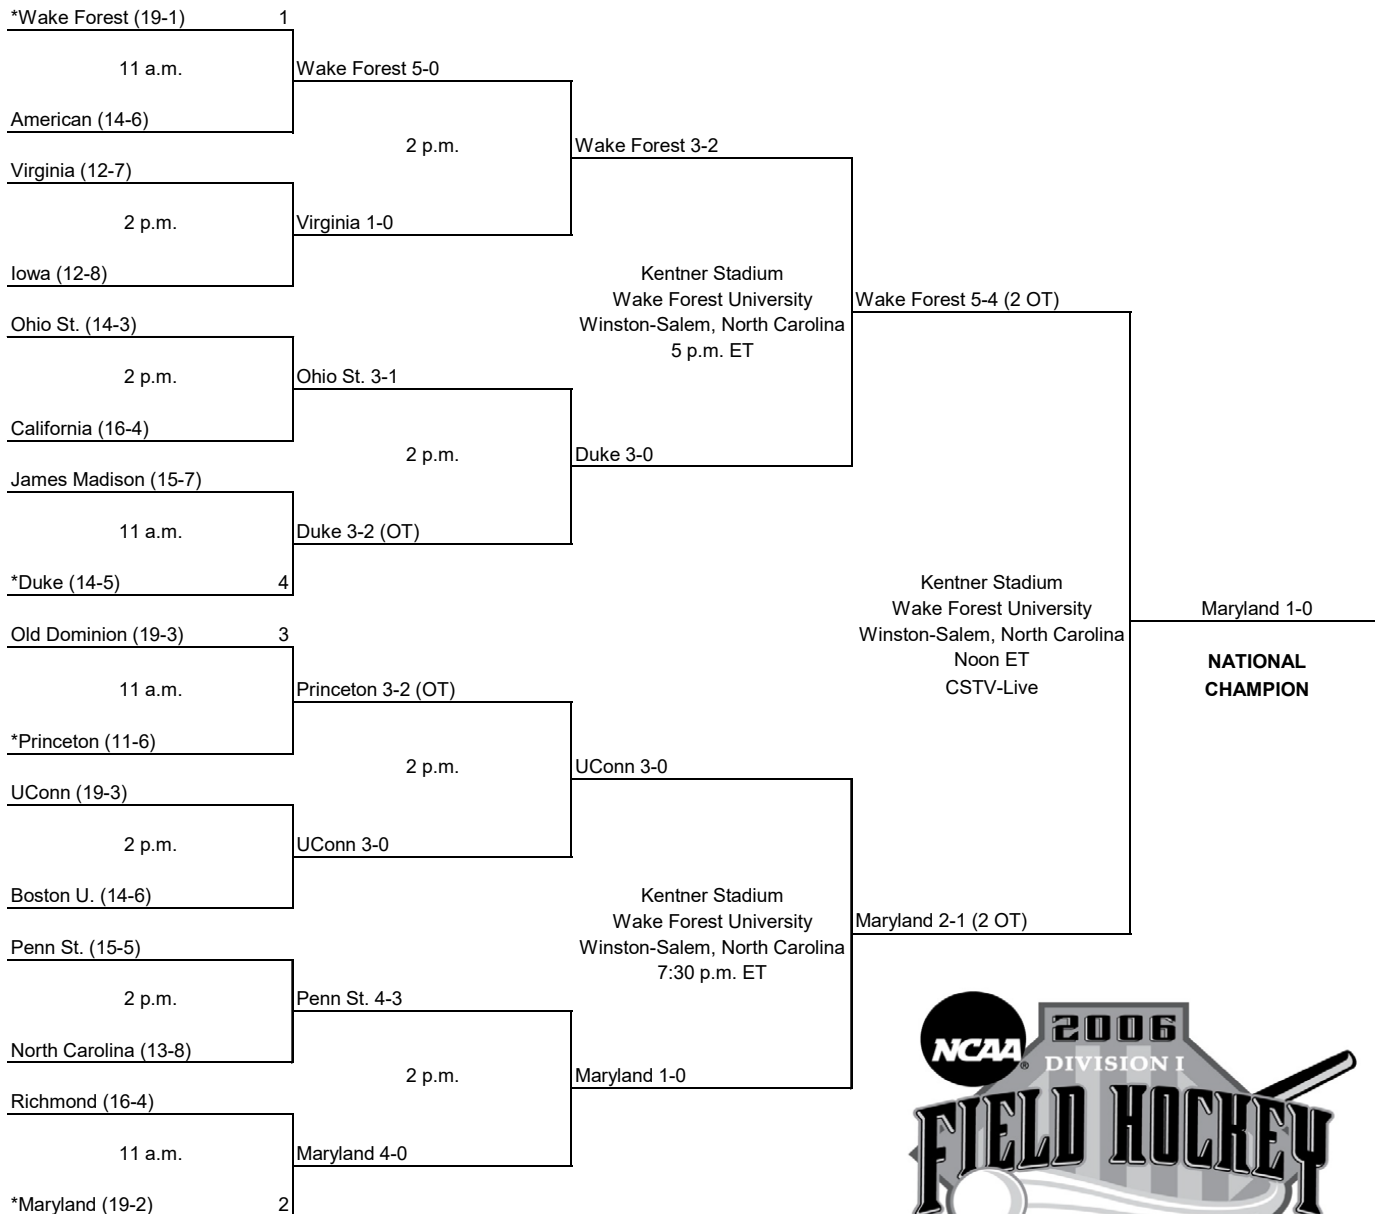

2006 Division I Field Hockey

First Round
November 11

Second Round
November 12

Semifinals
November 17

Championship
November 19

*Denotes host institution
Home team is the seeded team in the seeded game.
In the non-seeded game, the team on the top of the bracket is the home team.