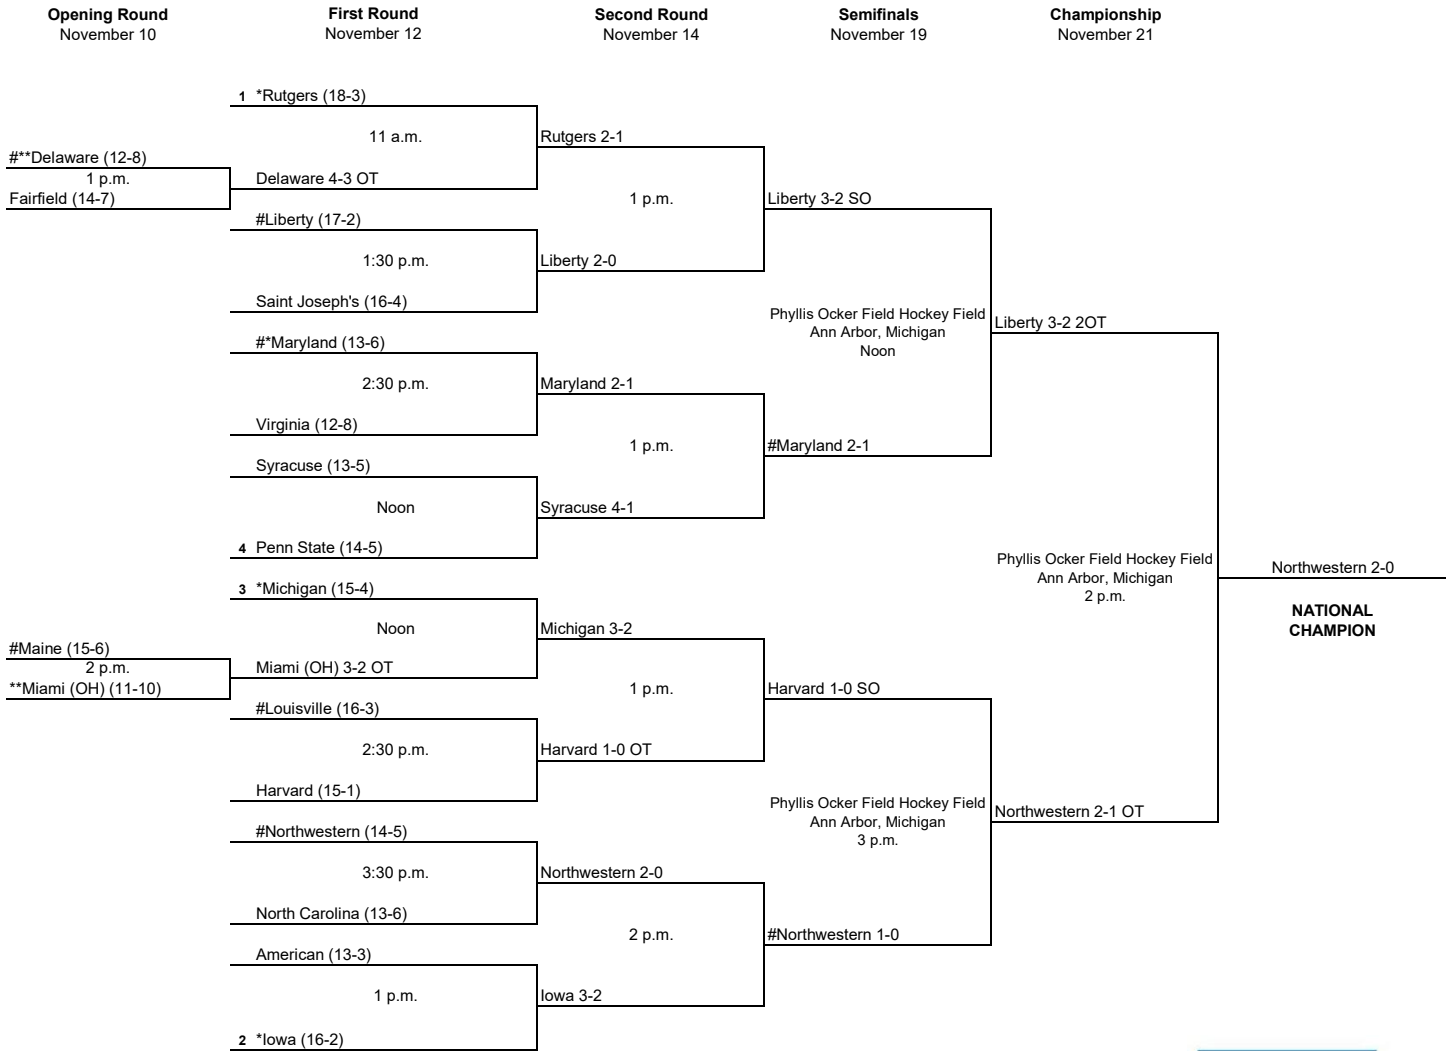

2021 NCAA Division I Field Hockey Championship

Placement of opening round sites are subject to the discretion of the Division I Field Hockey Committee.

* Host Institution for first- and second-round games

**Host institution for opening round game

Home team is the seeded team in the seeded game

Home team in the non-seeded game

All times are Eastern time.
Information subject to change.

© 2021 National Collegiate Athletic Association. No commercial use without the NCAA's written permission.
The NCAA opposes all forms of sports wagering.