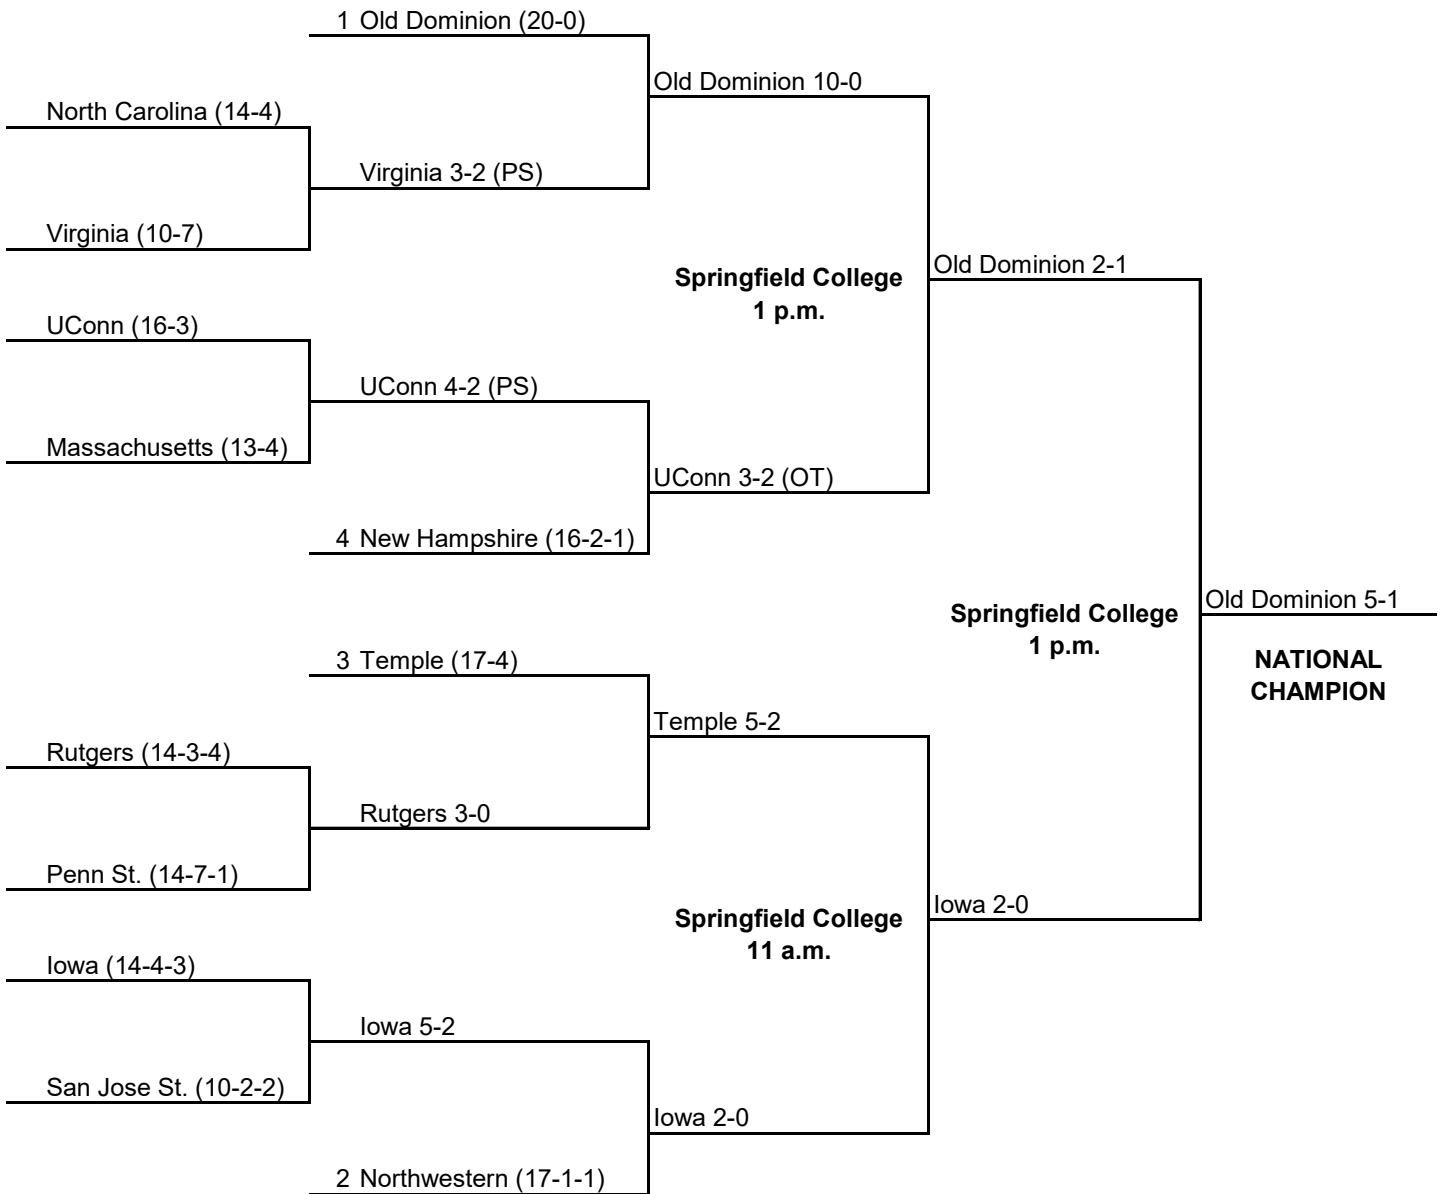

1984 NCAA DIVISION I FIELD HOCKEY CHAMPIONSHIP

FIRST ROUND

November 10

SECOND ROUND

November 11

SEMIFINALS

November 17

CHAMPIONSHIP

November 18