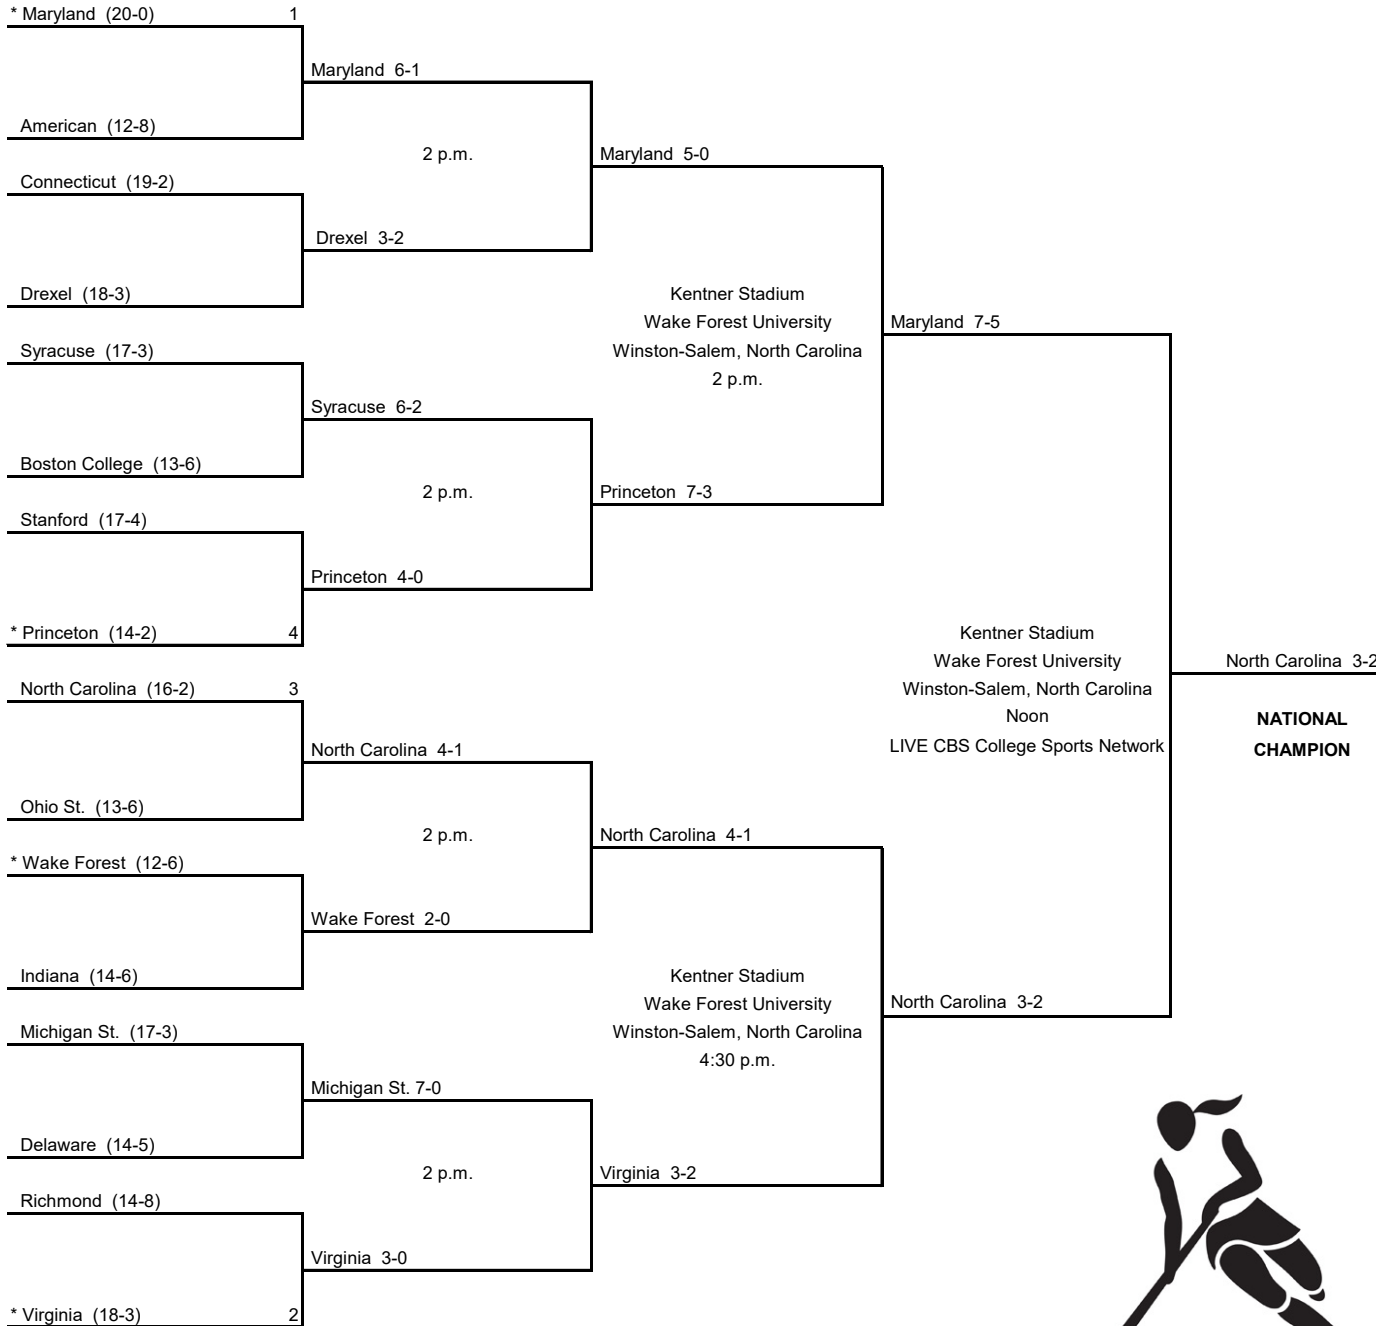

FIELD HOCKEY Championship

First Round
November 14

Second Round
November 15

Semifinals
November 20

Championship
November 22

*Denotes host institution
Home team is the seeded team in the seeded game.
In the non-seeded game, the team on the top of the bracket is the home team.