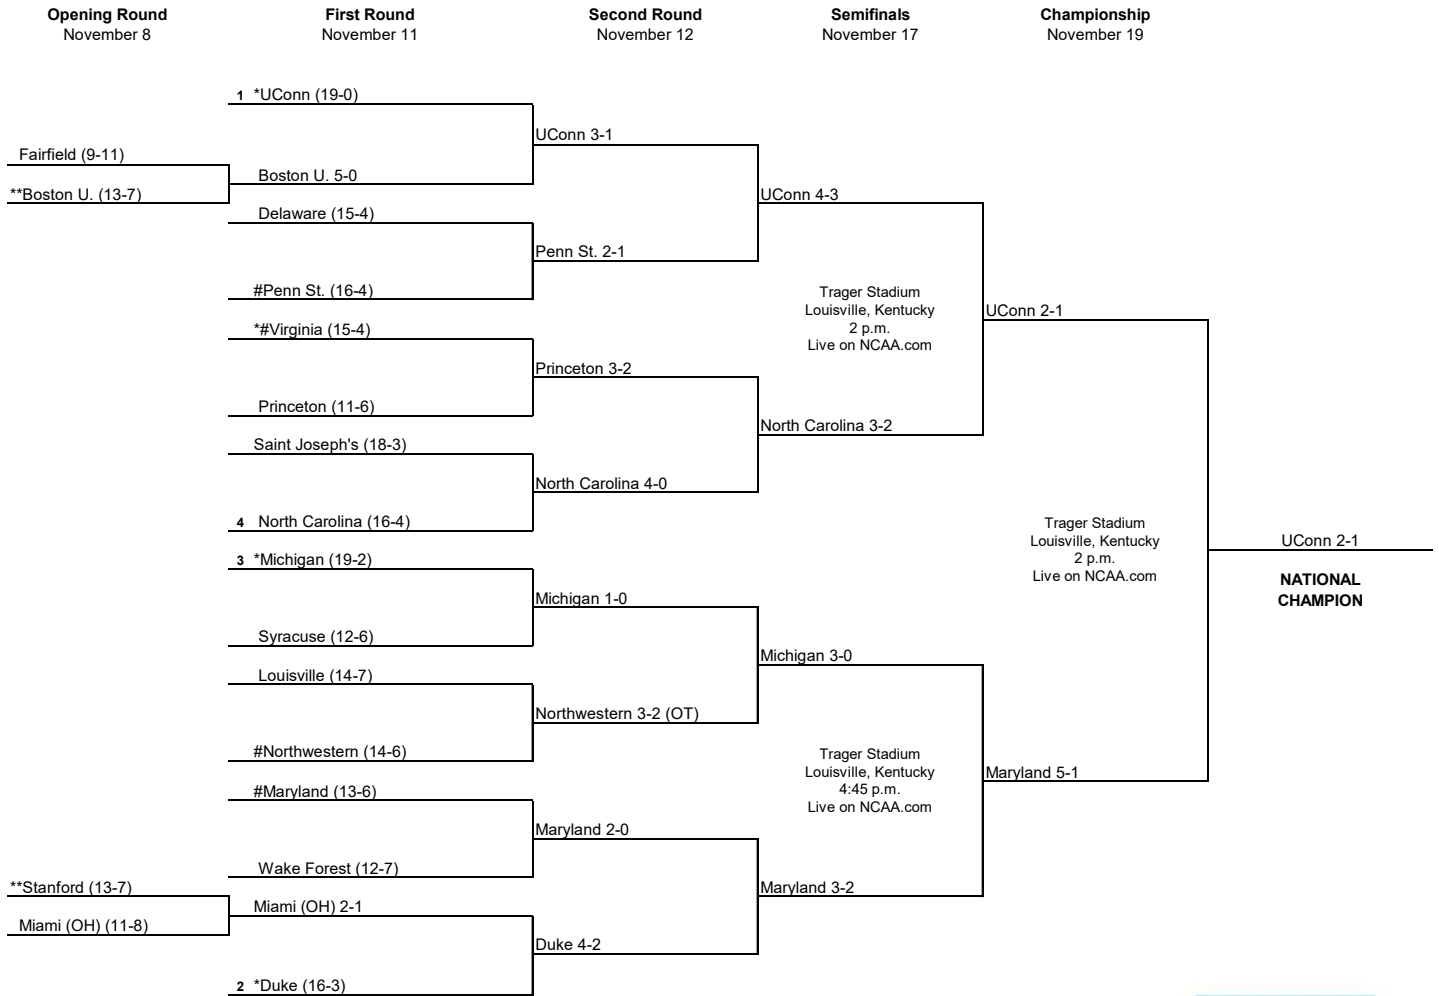

2017 NCAA Division I Field Hockey Championship

Placement of opening round sites are subject to the discretion of the Division I Field Hockey Committee.
* Host Institution for first- and second-round games
**Host institution for opening round game
Home team is the seeded team in the seeded game
Home team in the non-seeded game

Game times for first-round games:
11:30 a.m. for seeded games
2 p.m. for non-seeded games

All times are Eastern time.
Information subject to change.

© 2017 National Collegiate Athletic Association. No commercial use without the NCAA's written permission.
The NCAA opposes all forms of sports wagering.