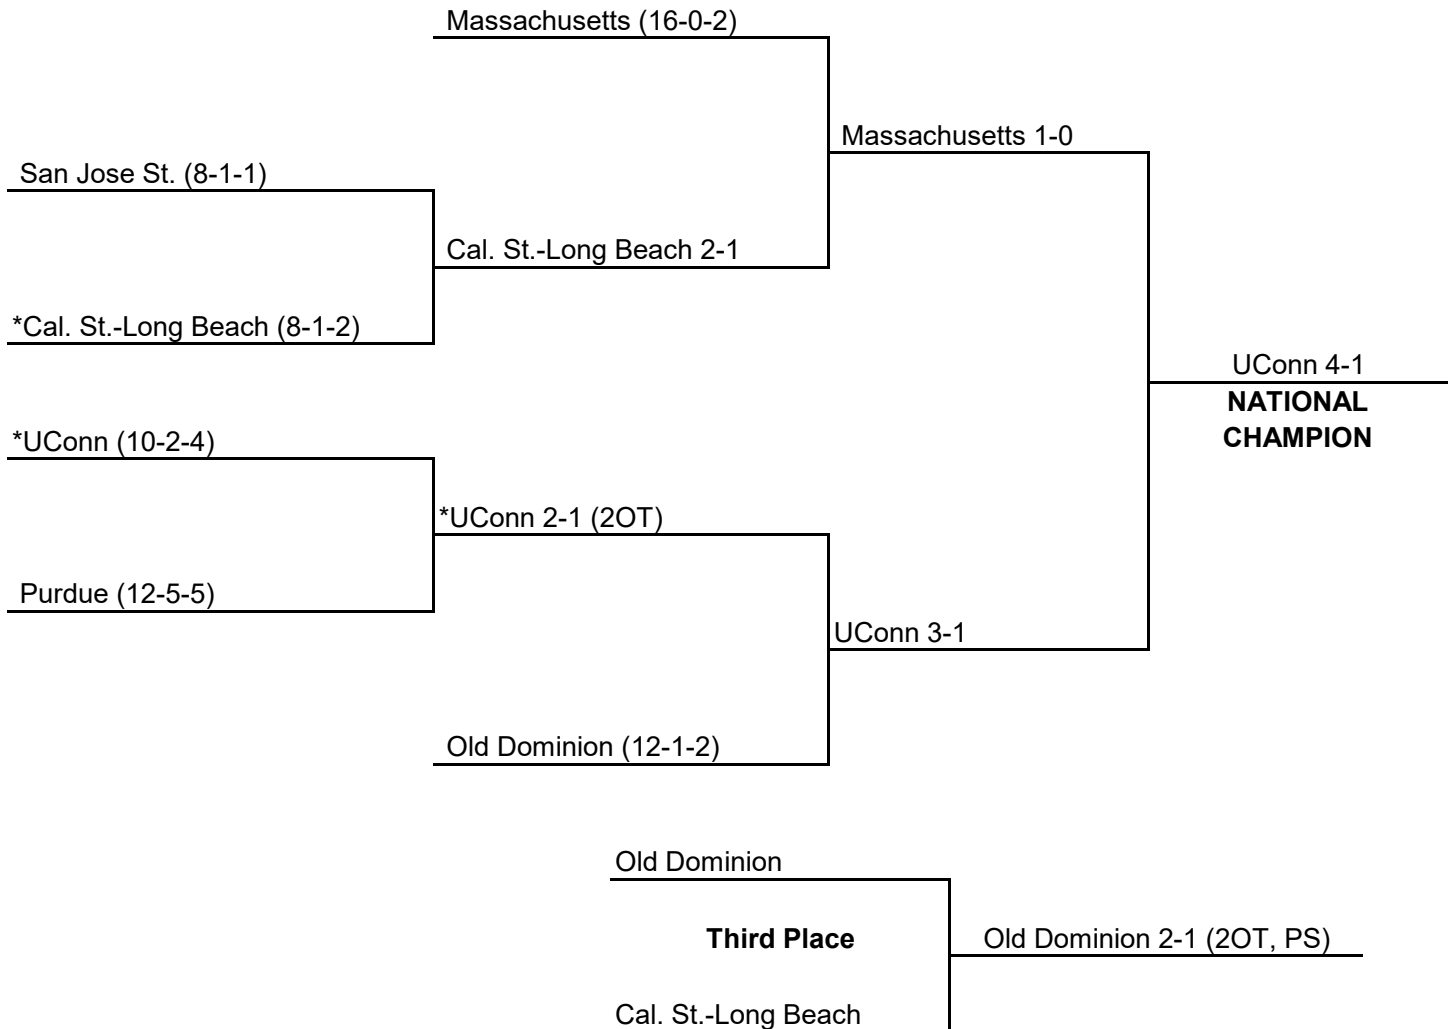

BRACKETS

1981 NCAA DIVISION I FIELD HOCKEY CHAMPIONSHIP BRACKET

November 14

November 21-22
Storrs, Connecticut

*Host Institution