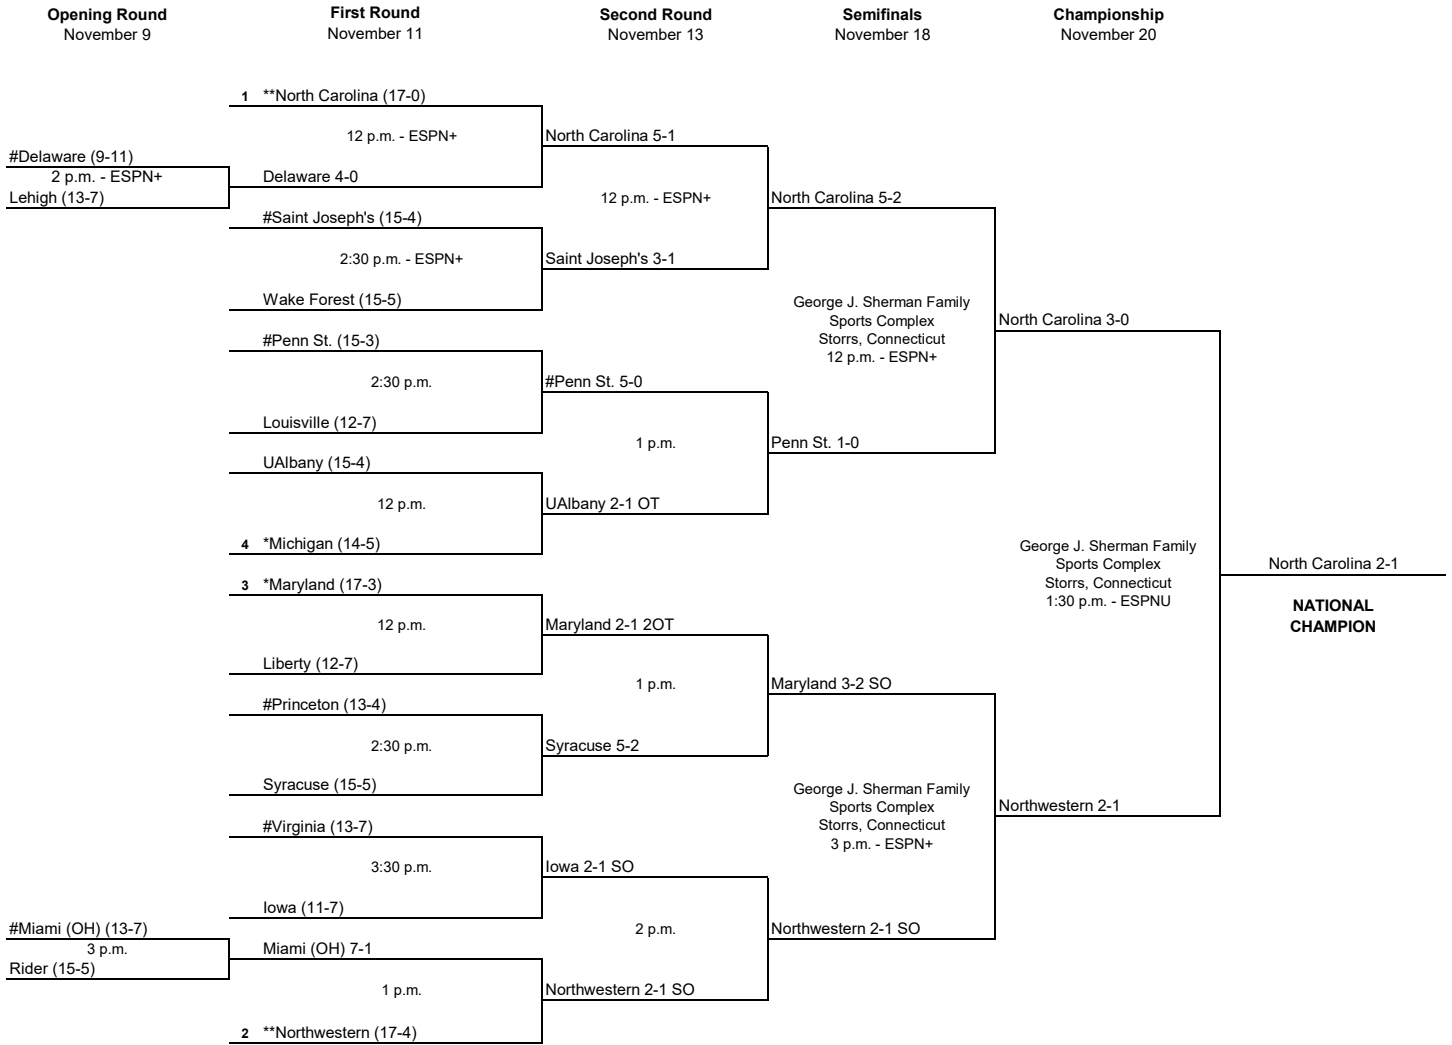

NCAA
2022 DIVISION I
FIELD HOCKEY CHAMPIONSHIP

Placement of opening round games are subject to the discretion of the Division I Field Hockey Committee.

* Host Institution for first- and second-round games

**Host institution for opening round and first- and second-round games

Home team is the seeded team in the seeded game

Home team in the non-seeded game

All times are Eastern time.
Information subject to change.

© 2022 National Collegiate Athletic Association. No commercial use without the NCAA's written permission.