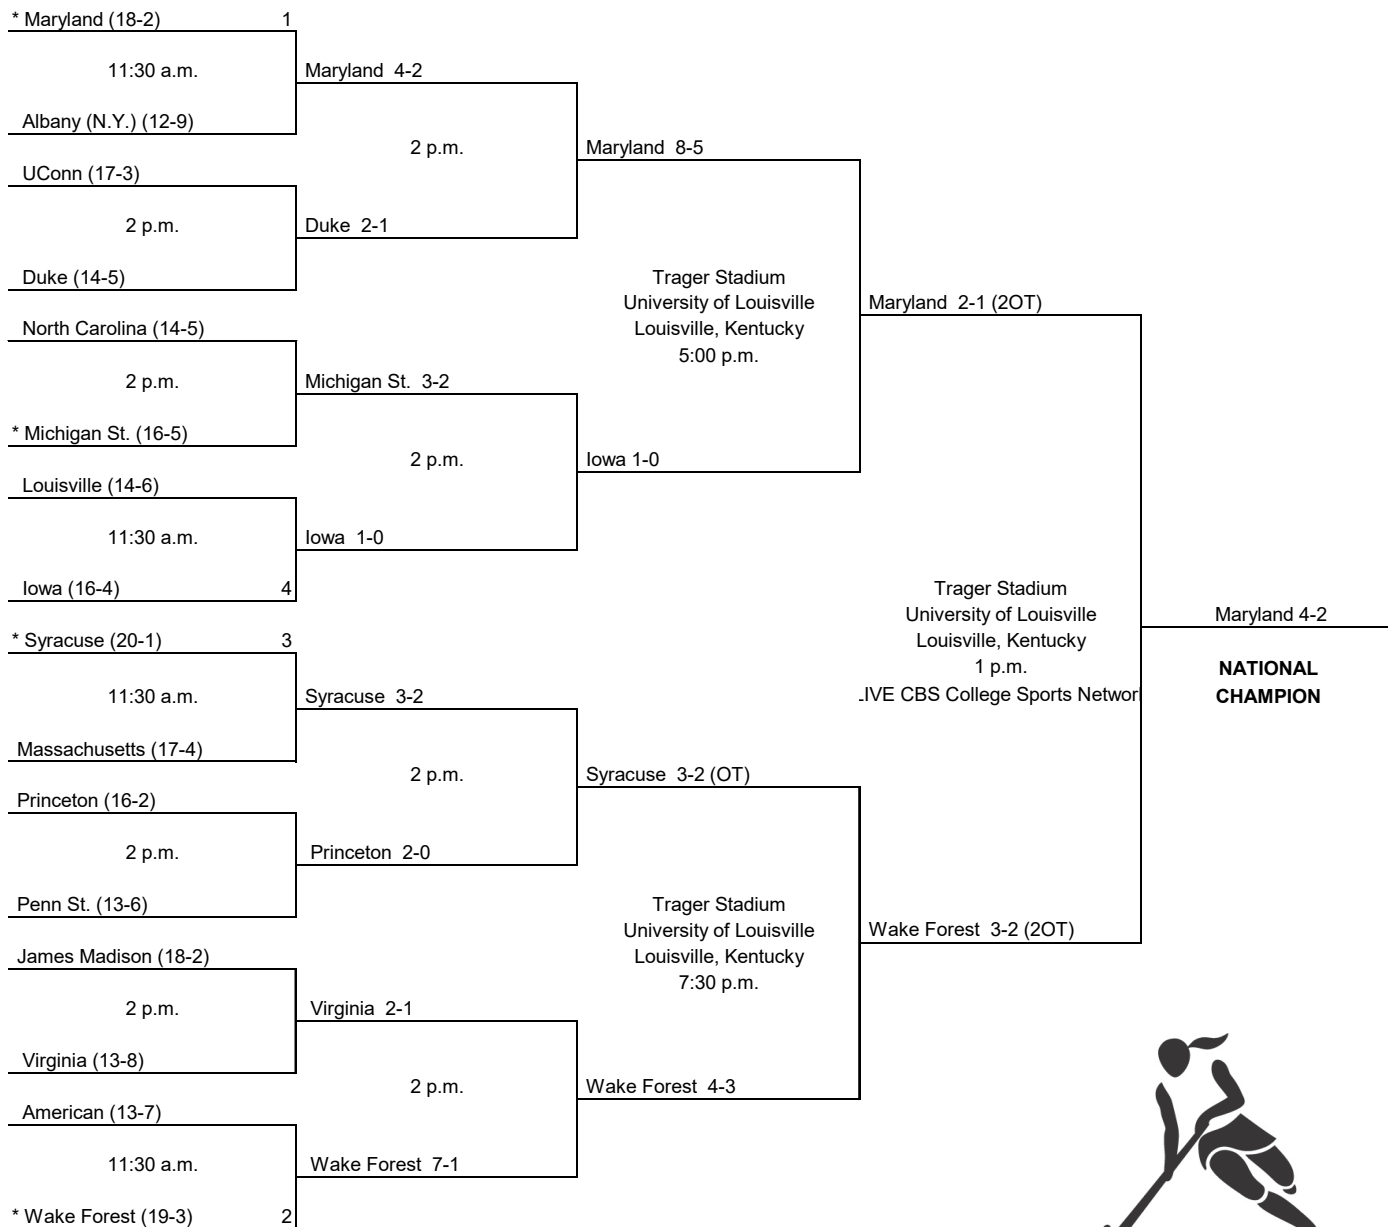

NCAA 2007 FIELD HOCKEY
CHAMPIONSHIP

2008 Division I Field Hockey

First Round
November 15

Second Round
November 16

Semifinals
November 21

Championship
November 23

*Denotes host institution
Home team is the seeded team in the seeded game.
In the non-seeded game, the team on the top of the bracket is the home team.