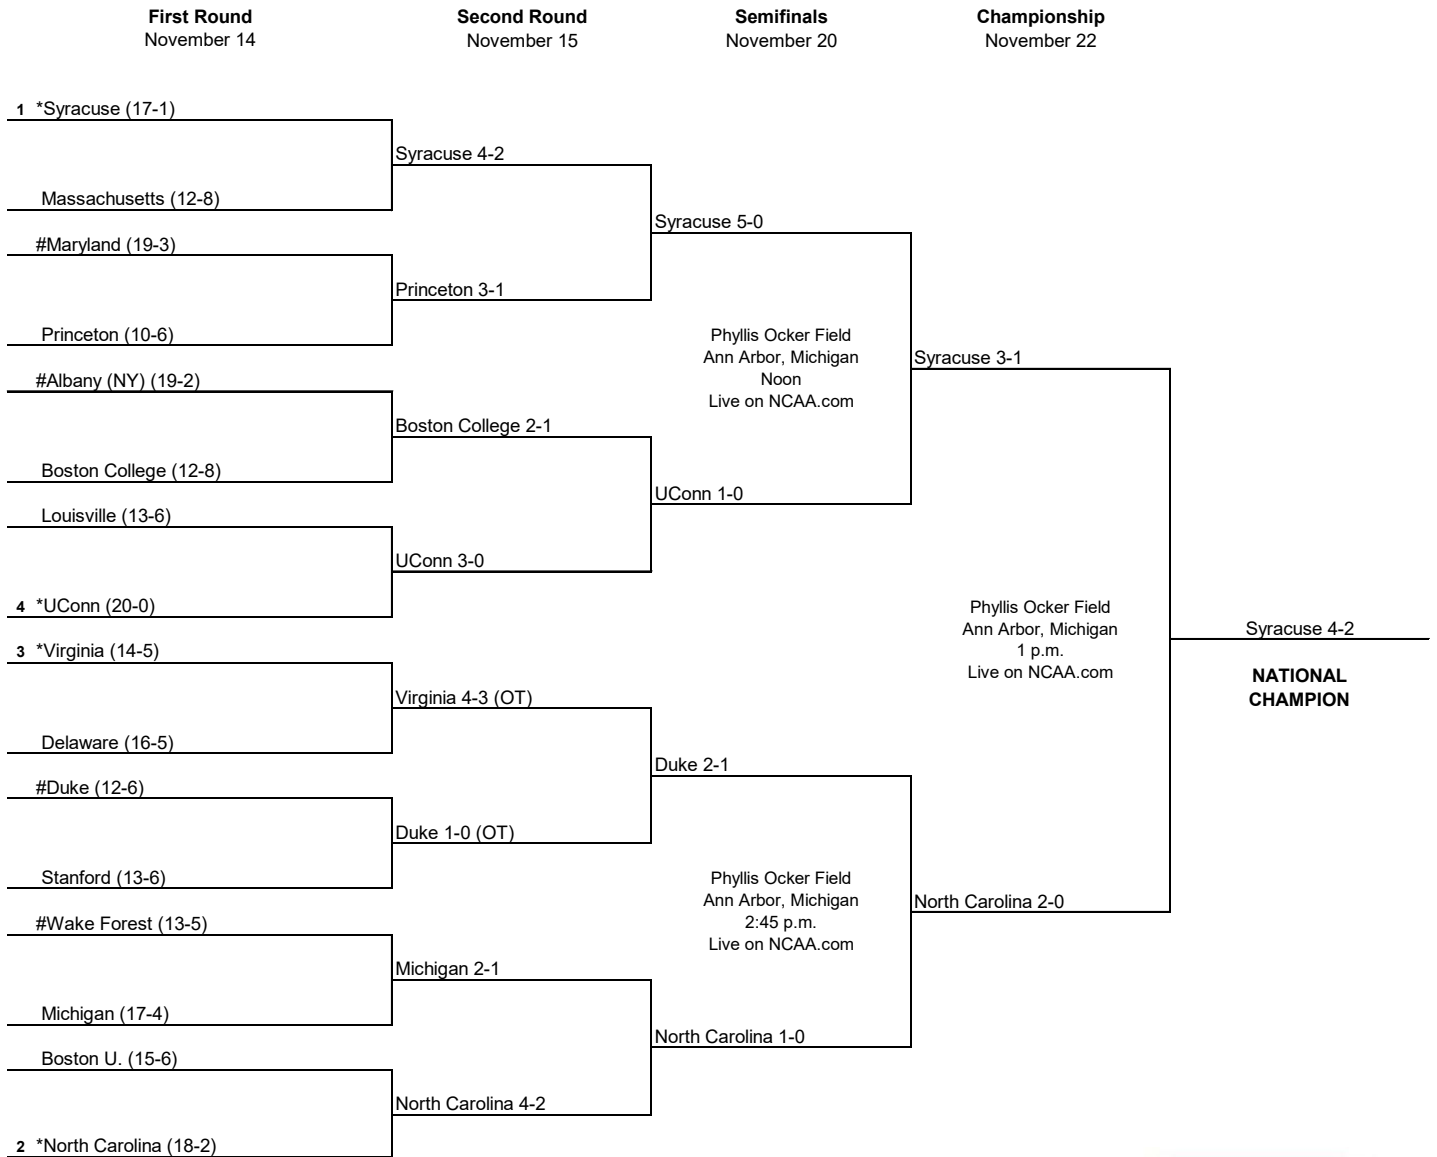

2015 NCAA Division I Field Hockey Championship

* Host Institution for first- and second-round games
** Host Institution for play-in game
Home team is the seeded team in the seeded game
Home team in the non-seeded game

Game times for first-round games:
11:30 a.m. for seeded games
2 p.m. for non-seeded games

All times are Eastern time.
Information subject to change.