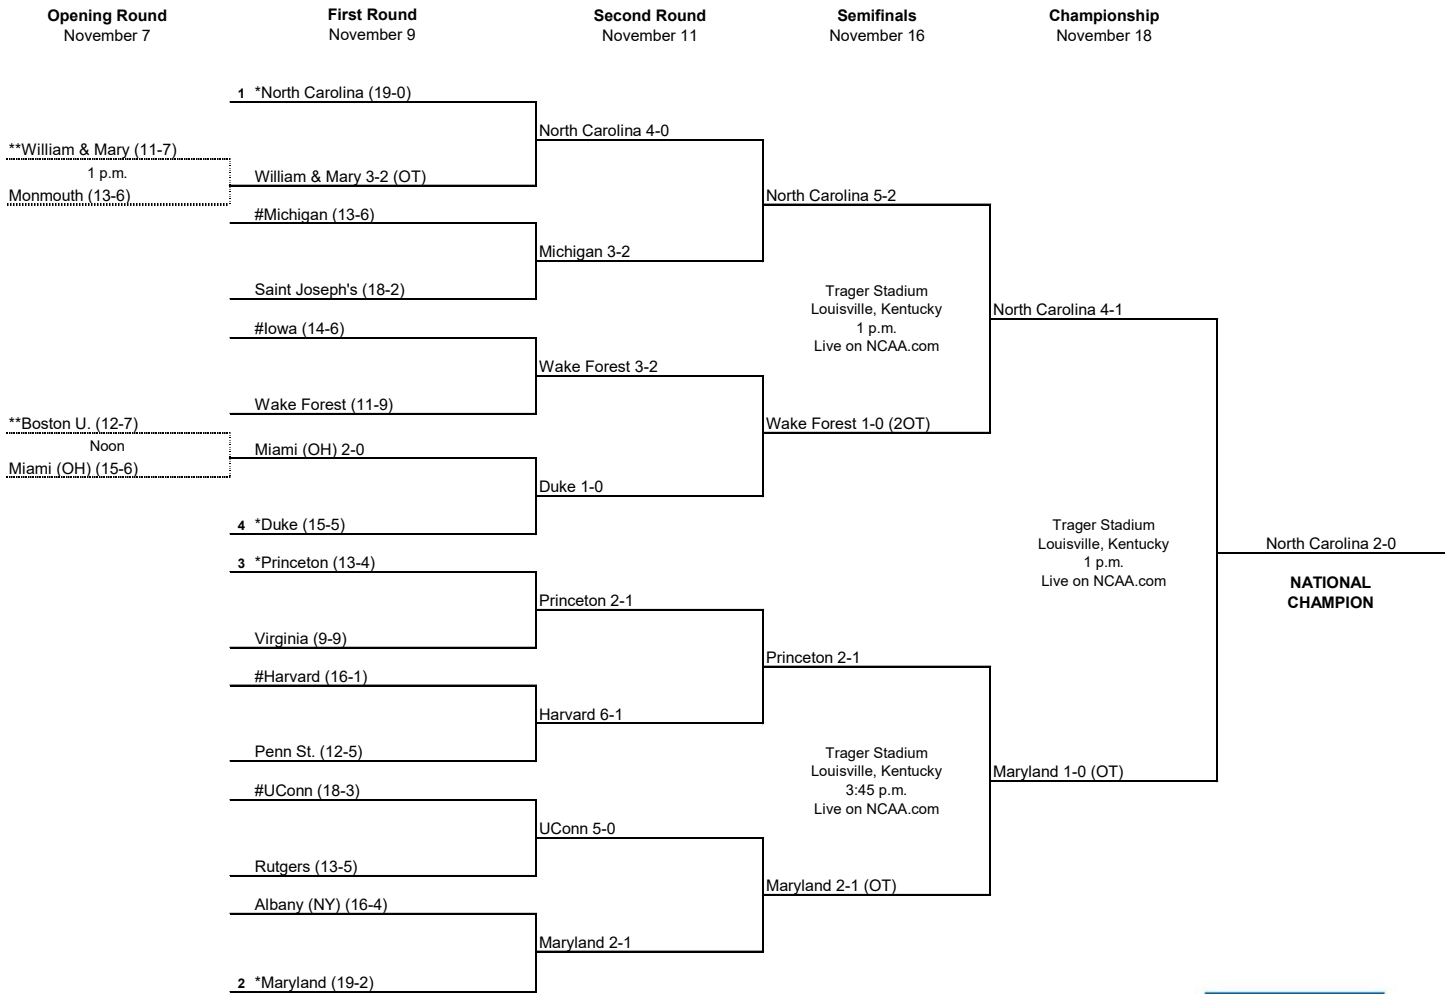

2018 NCAA Division I Field Hockey Championship

Placement of opening round sites are subject to the discretion of the Division I Field Hockey Committee.

* Host Institution for first- and second-round games

**Host institution for opening round game

Home team is the seeded team in the seeded game

Home team in the non-seeded game

Game times for first-round games:

Noon for seeded games

2:30 p.m. for non-seeded games

Game times for all second-round games:

1 p.m.

All times are Eastern time.

Information subject to change.

© 2018 National Collegiate Athletic Association. No commercial use without the NCAA's written permission.

The NCAA opposes all forms of sports wagering.