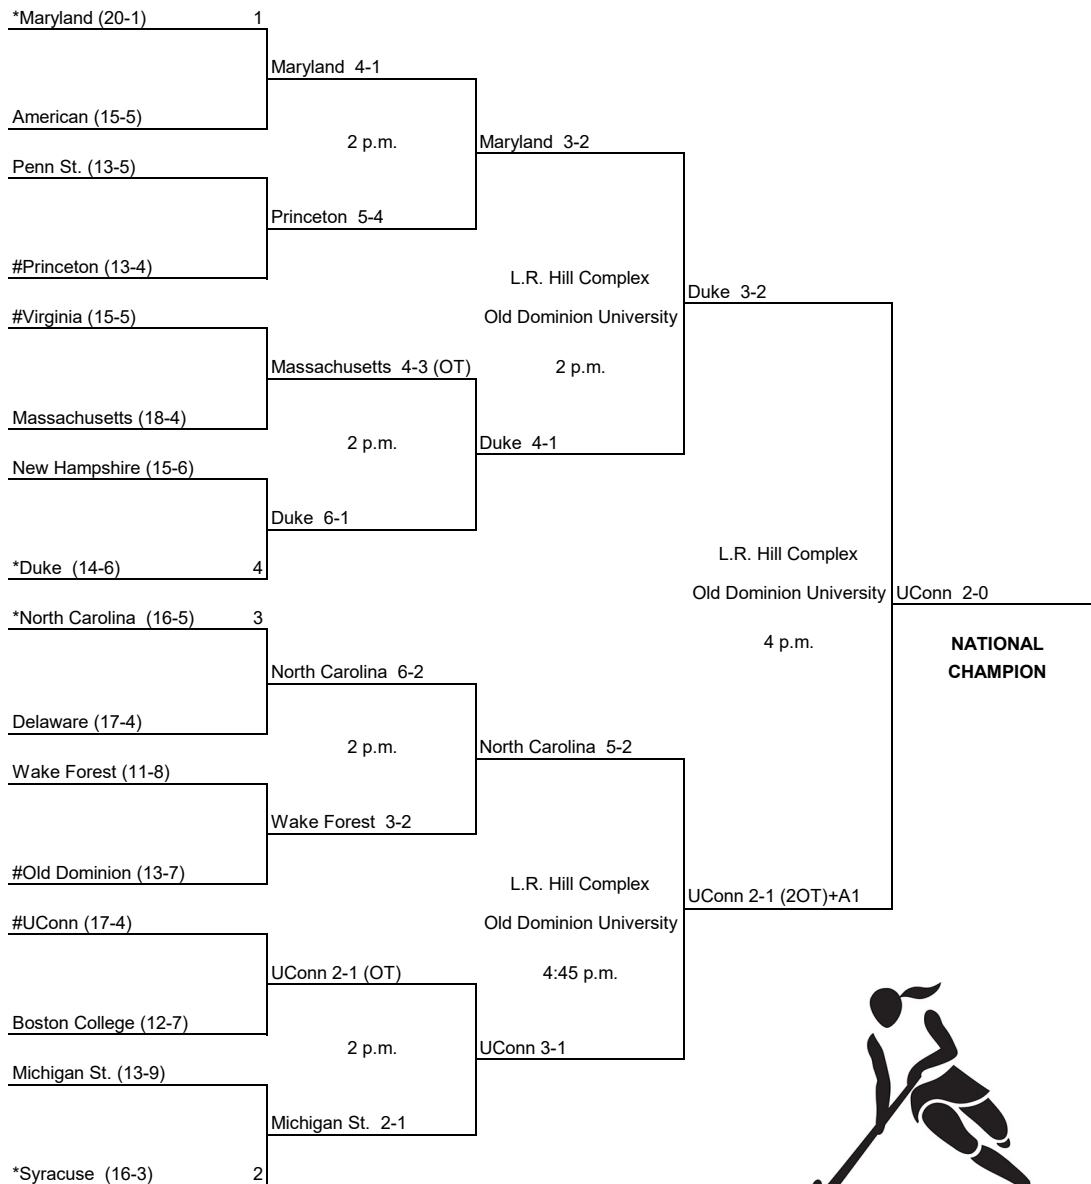

Semifinals
November 22

Championship
November 24

FIELD HOCKEY

*Denotes host institution for first- and second-round games.
Home team is the seeded team in the seeded game.
#Home team in the non-seeded game.