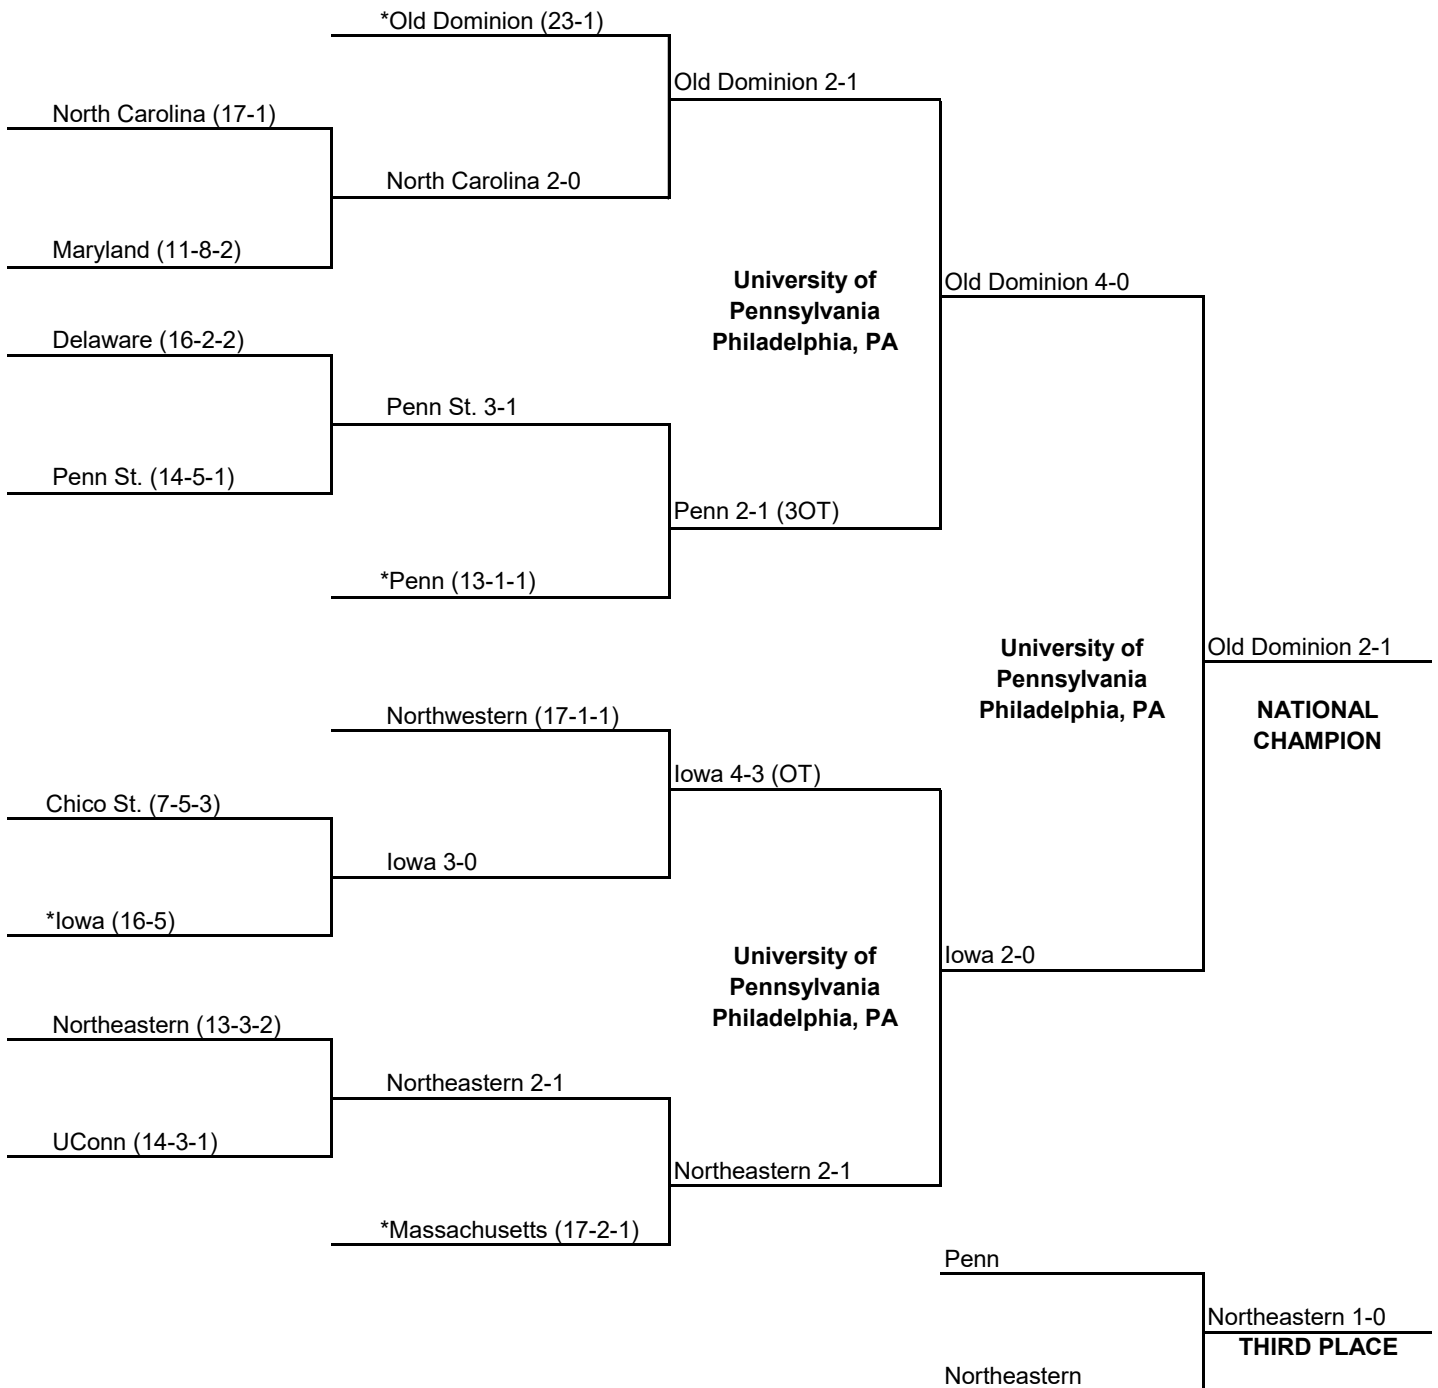

1988 NCAA DIVISION I FIELD HOCKEY CHAMPIONSHIP

FIRST ROUND

November 12

SECOND ROUND

November 13

SEMIFINALS

November 19

CHAMPIONSHIP

November 20

*Host Institution