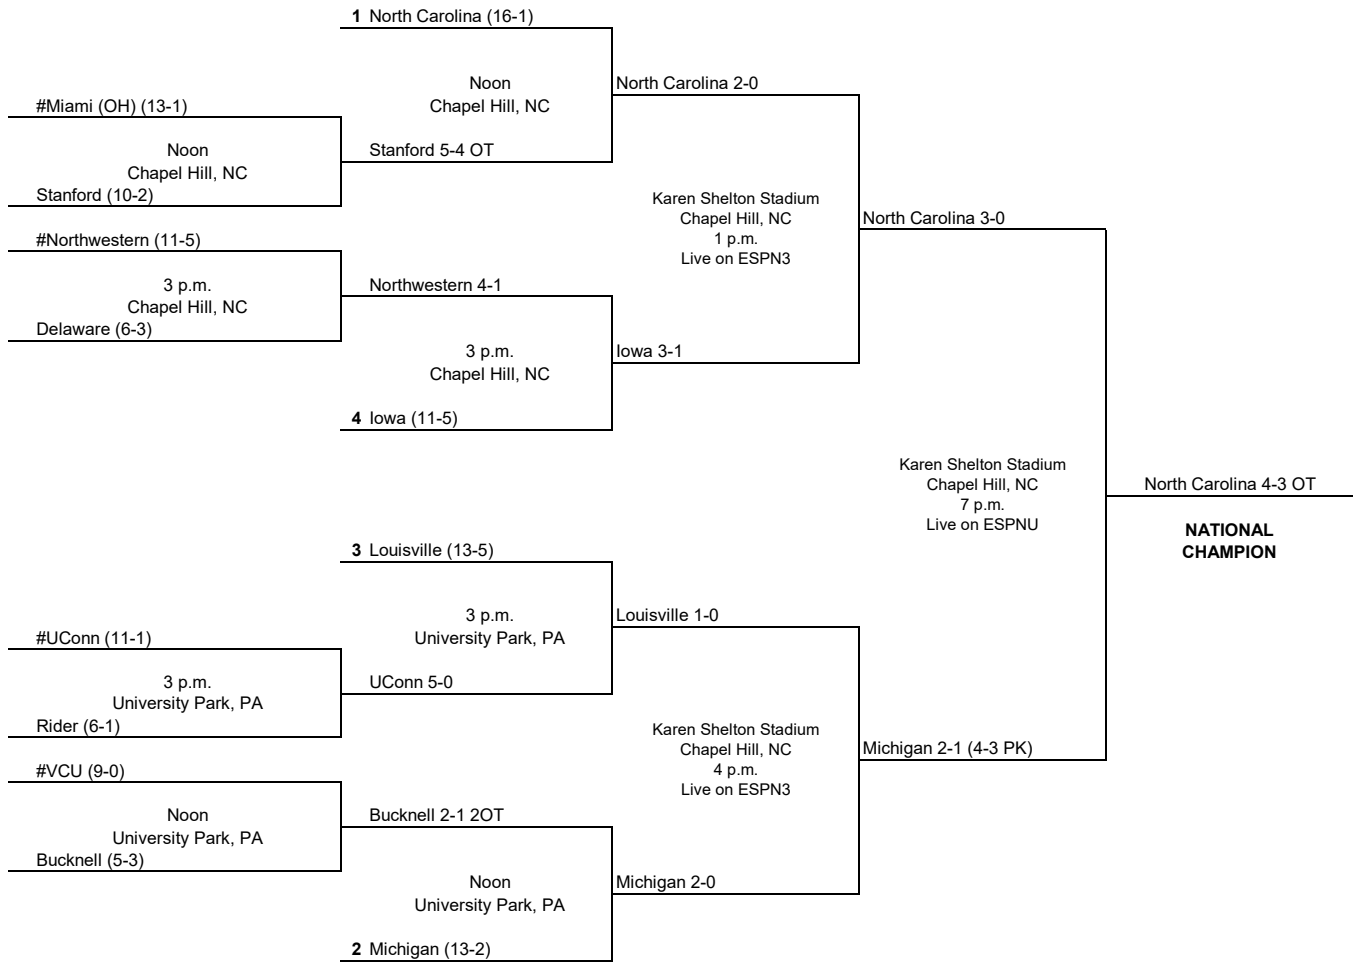

2020 NCAA Division I Field Hockey Championship

First Round
April 30

Second Round
May 2

Semifinals
May 7

Championship
May 9

Home team is the seeded team in the seeded game
Home team in the non-seeded game

Game times for first- and second-round games:
Noon and 3 p.m.

All times are Eastern time.
Information subject to change.