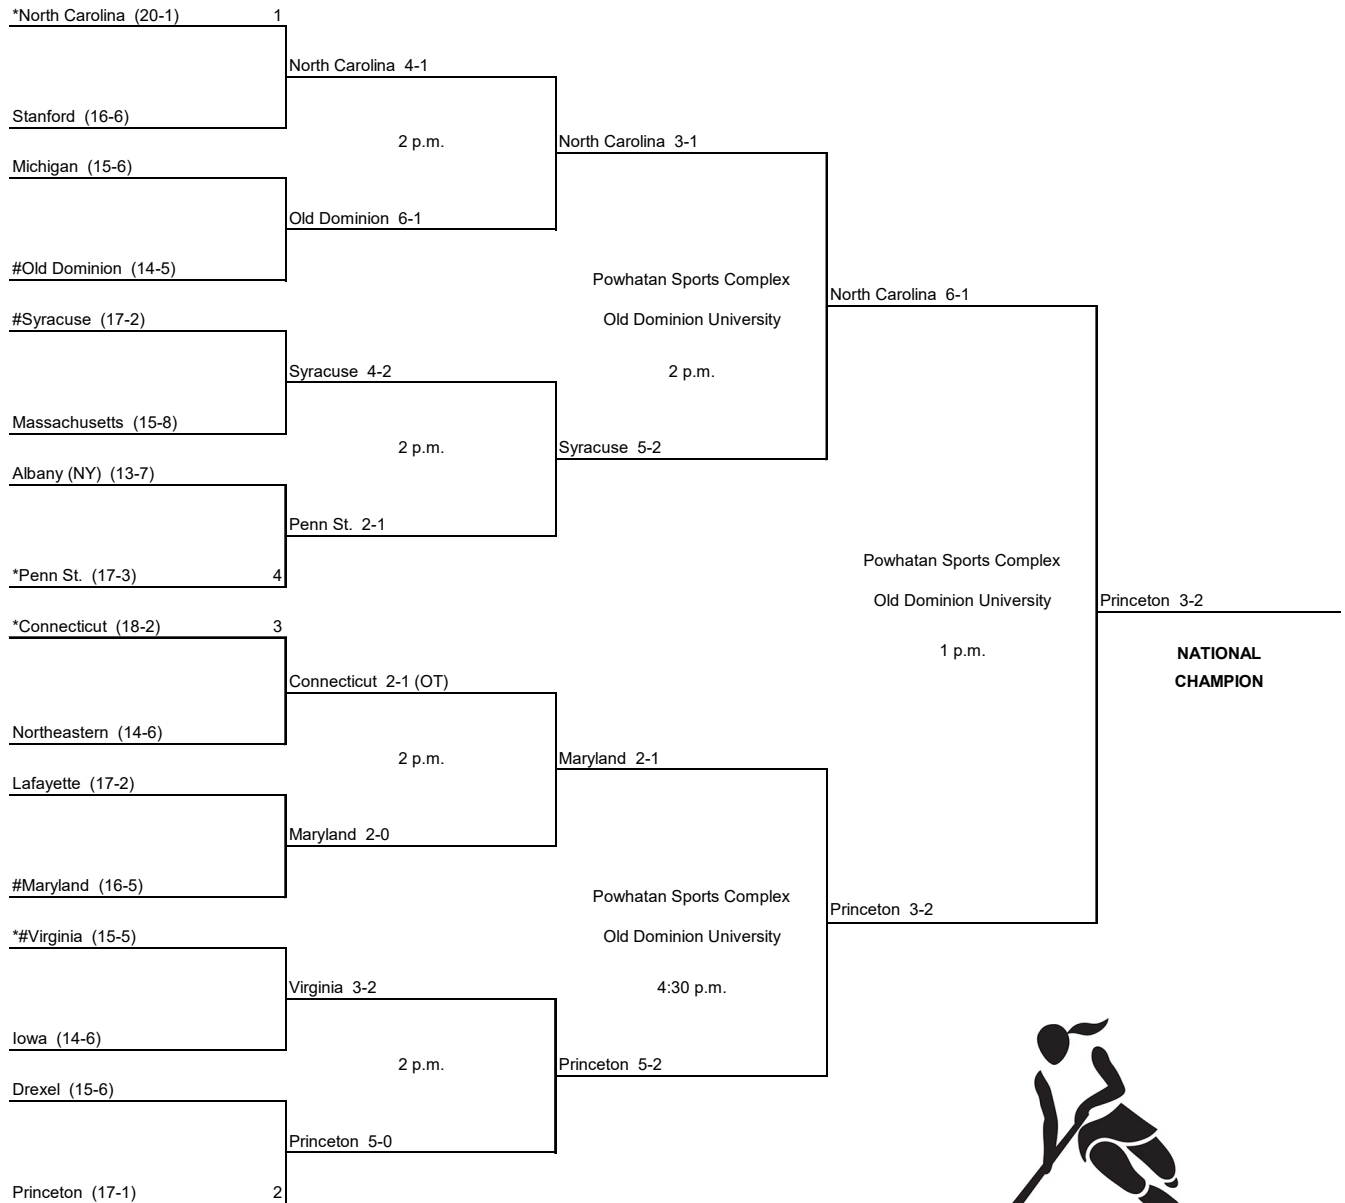

2012 Division I Field Hockey

SUPPLEMENT NO. 3
DI Field Hockey 1/13

First Round
November 10

Second Round
November 11

Semifinals
November 16

Championship
November 18

*Denotes host institution

Home team is the seeded team in the seeded game

#Home team in the non-seeded game

Game times for first-round games:

11:30 a.m. for seeded games

2 p.m. for non-seeded games

ALL TIMES LOCAL