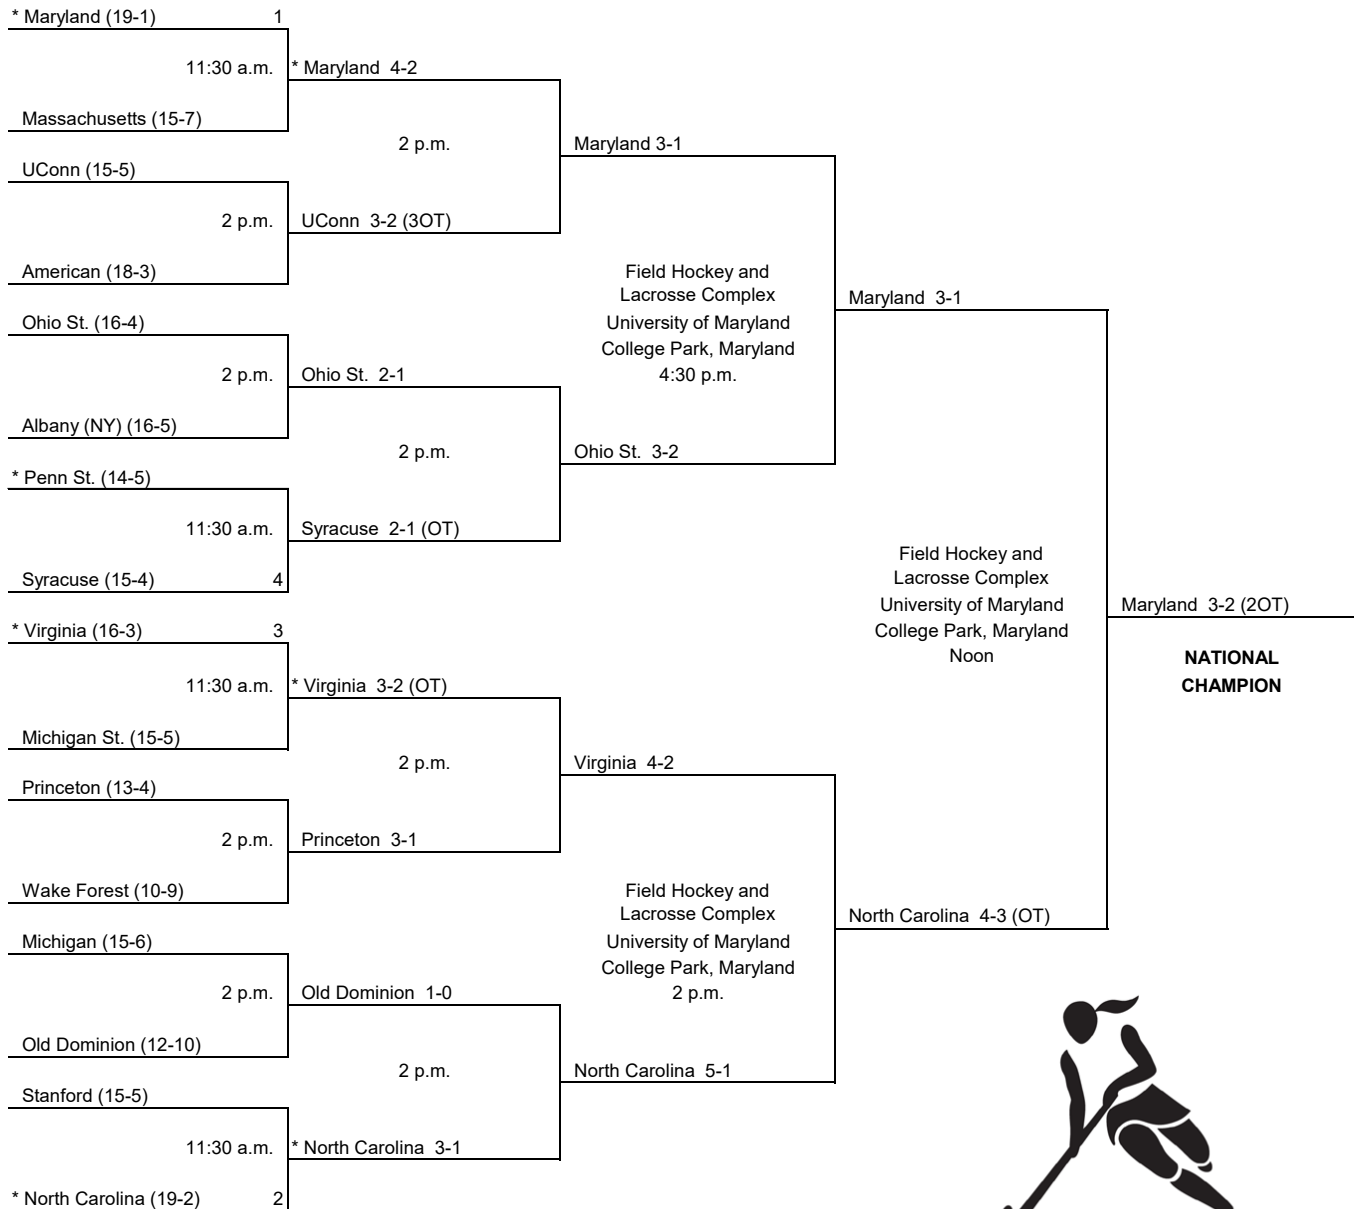

2010 Division I Field Hockey

First Round
November 13

Second Round
November 14

Semifinals
November 19

Championship
November 21

*Denotes host institution
Home team is the seeded team in the seeded game.
In the non-seeded game, the team on the top of the bracket is the home team.