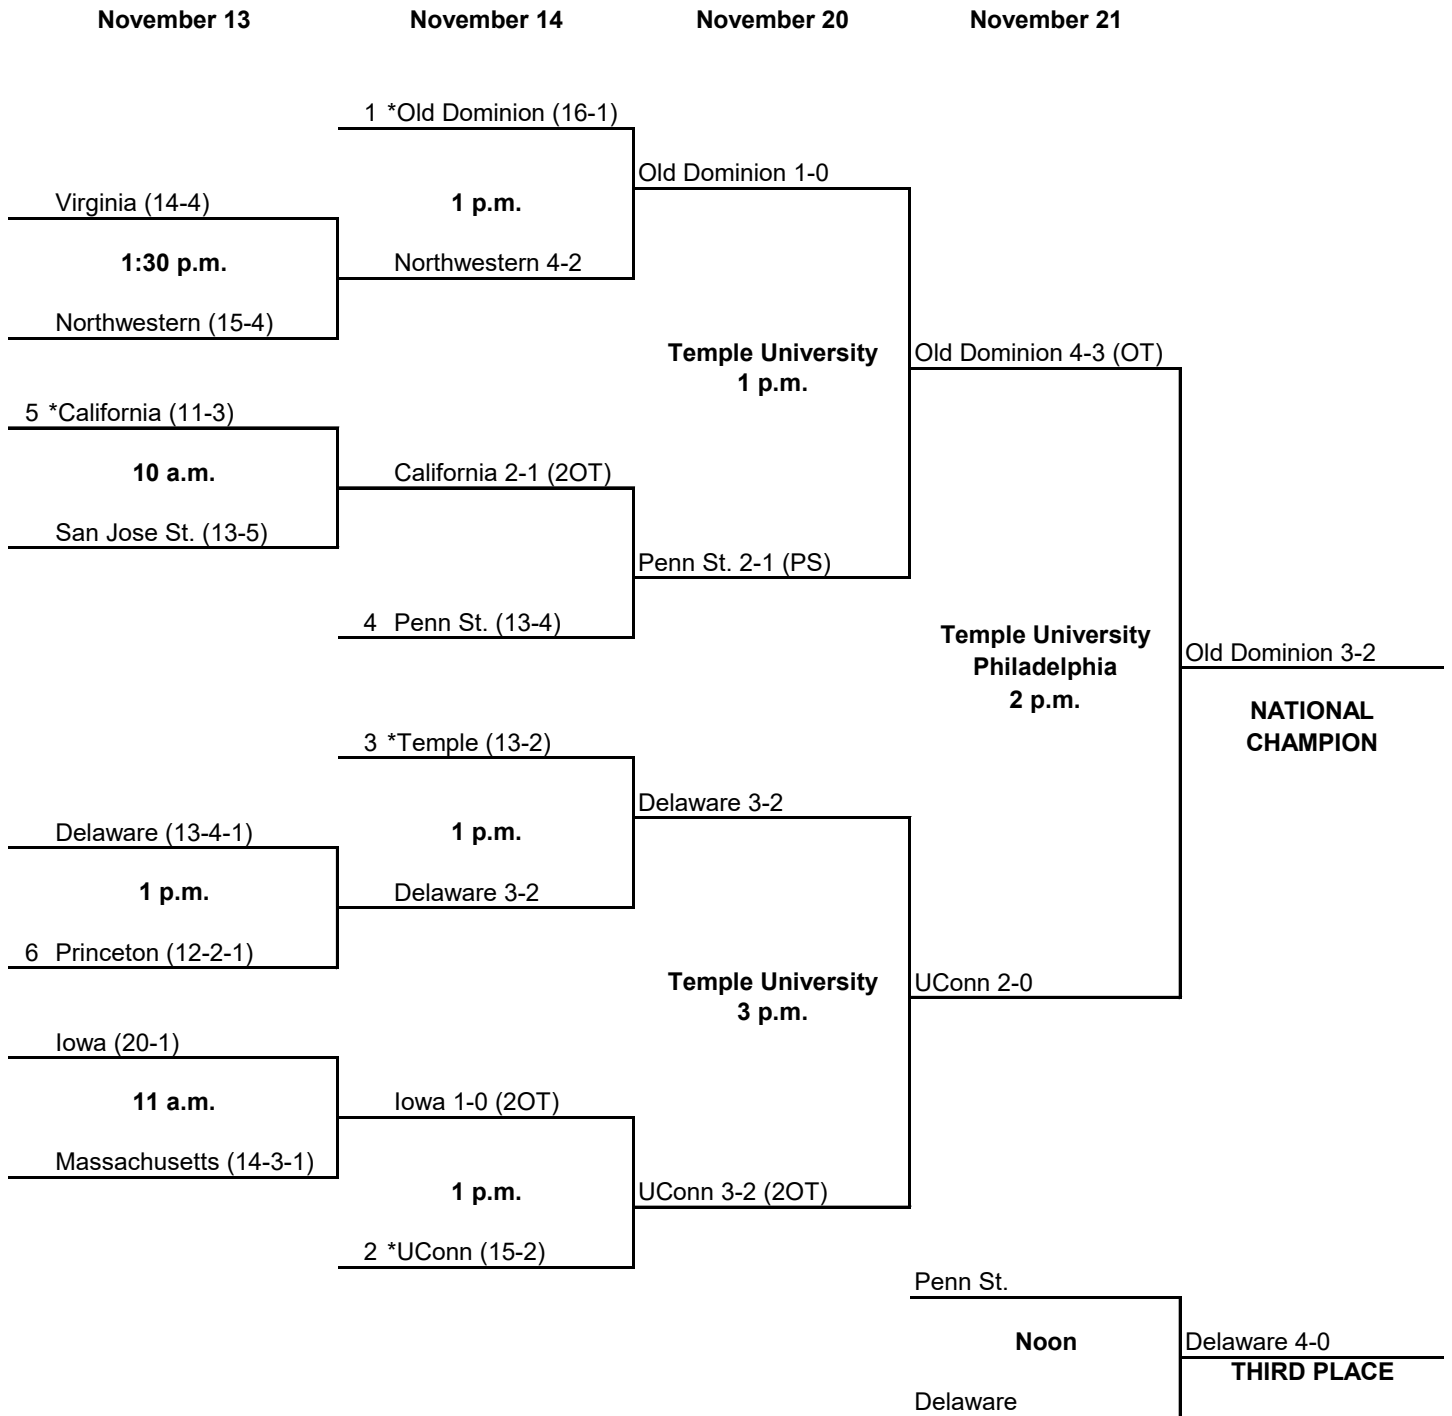

1982 NCAA DIVISION I FIELD HOCKEY CHAMPIONSHIP

* Host Institution