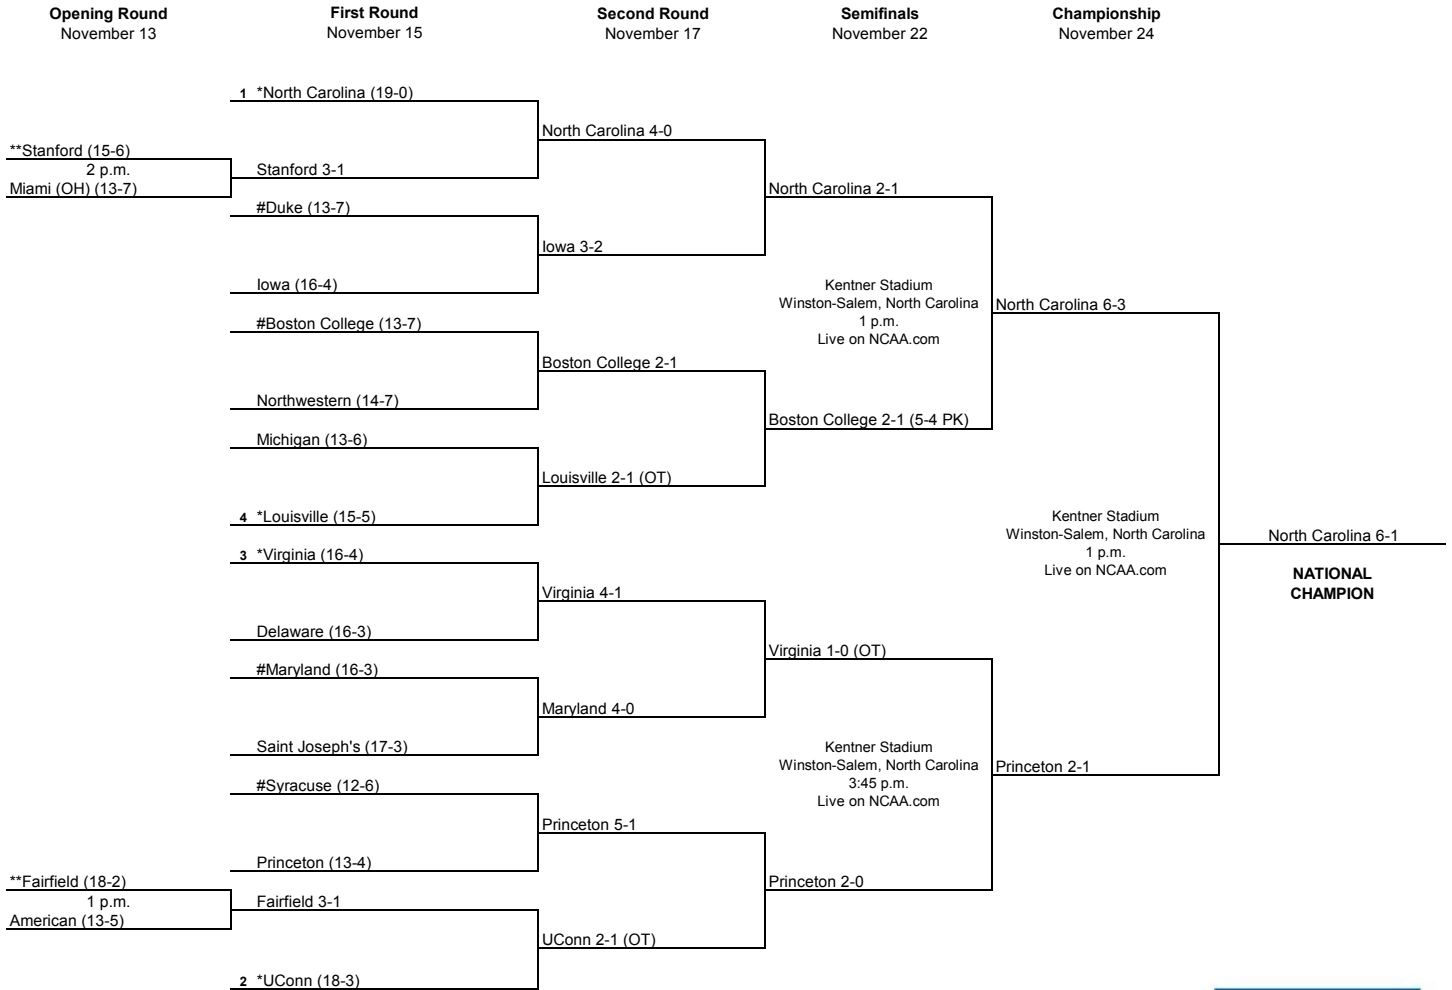

2019 NCAA Division I Field Hockey Championship

Placement of opening round sites are subject to the discretion of the Division I Field Hockey Committee.
* Host Institution for first- and second-round games
**Host institution for opening round game
Home team is the seeded team in the seeded game
Home team in the non-seeded game

Game times for first-round games:
Noon for seeded games
2:30 p.m. for non-seeded games

All times are Eastern time.
Information subject to change.

© 2019 National Collegiate Athletic Association. No commercial use without the NCAA's written permission.
The NCAA opposes all forms of sports wagering.