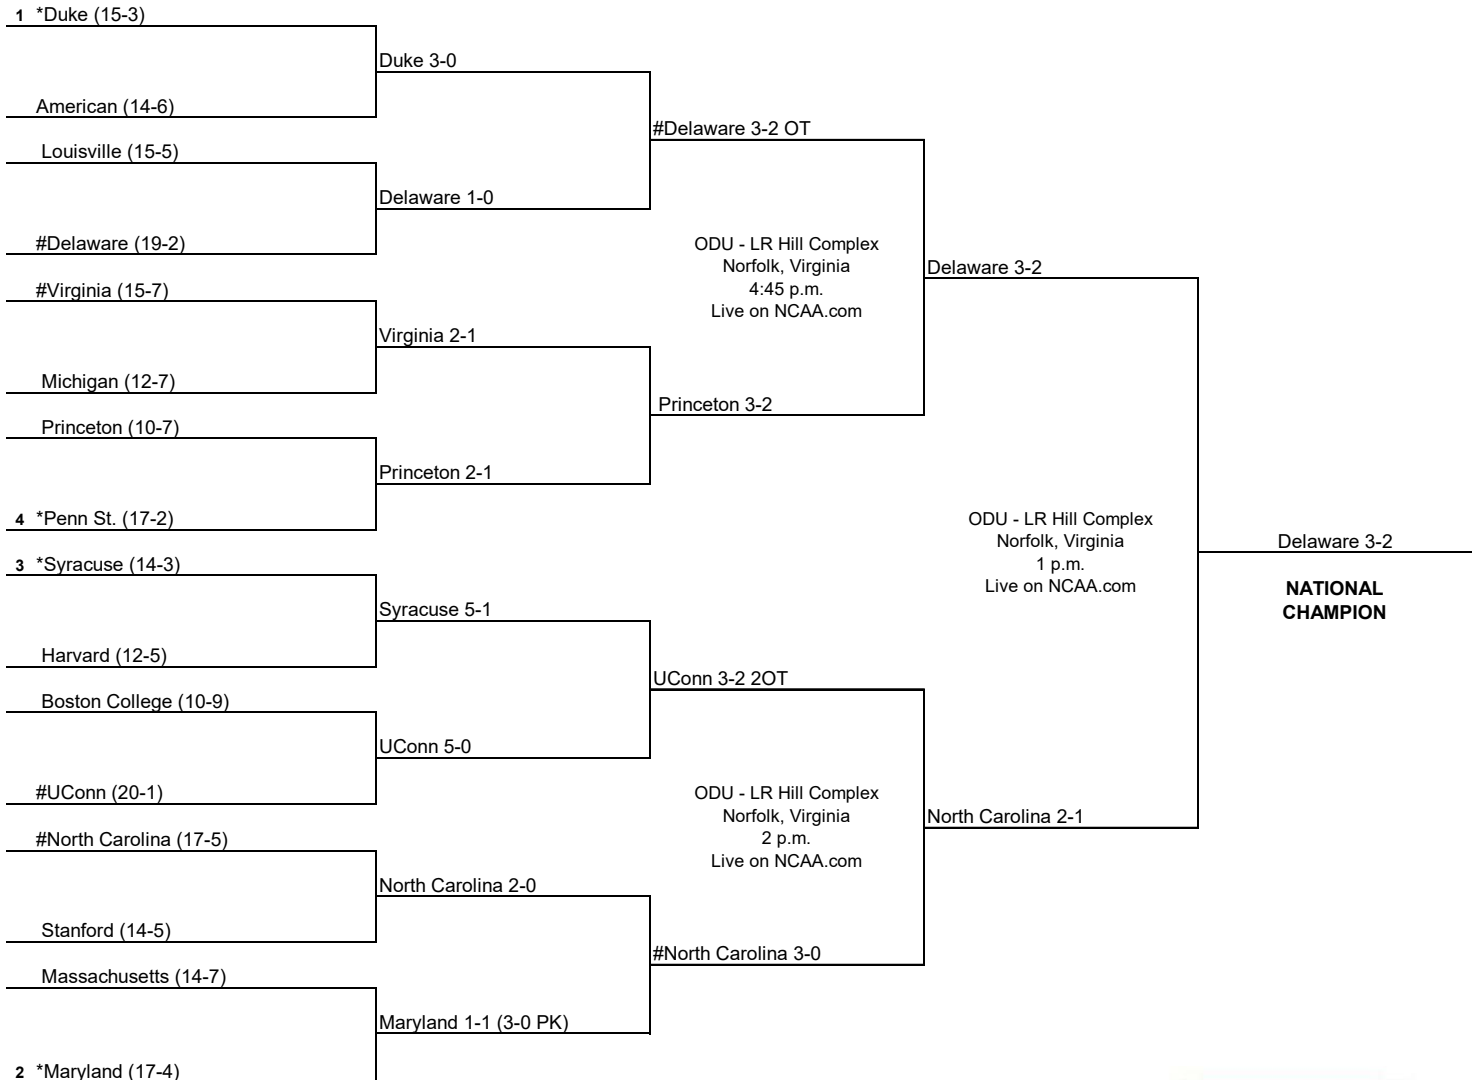

2016 NCAA Division I Field Hockey Championship

First Round
November 12

Second Round
November 13

Semifinals
November 18

Championship
November 20

* Host Institution for first- and second-round games
Home team is the seeded team in the seeded game
Home team in the non-seeded game