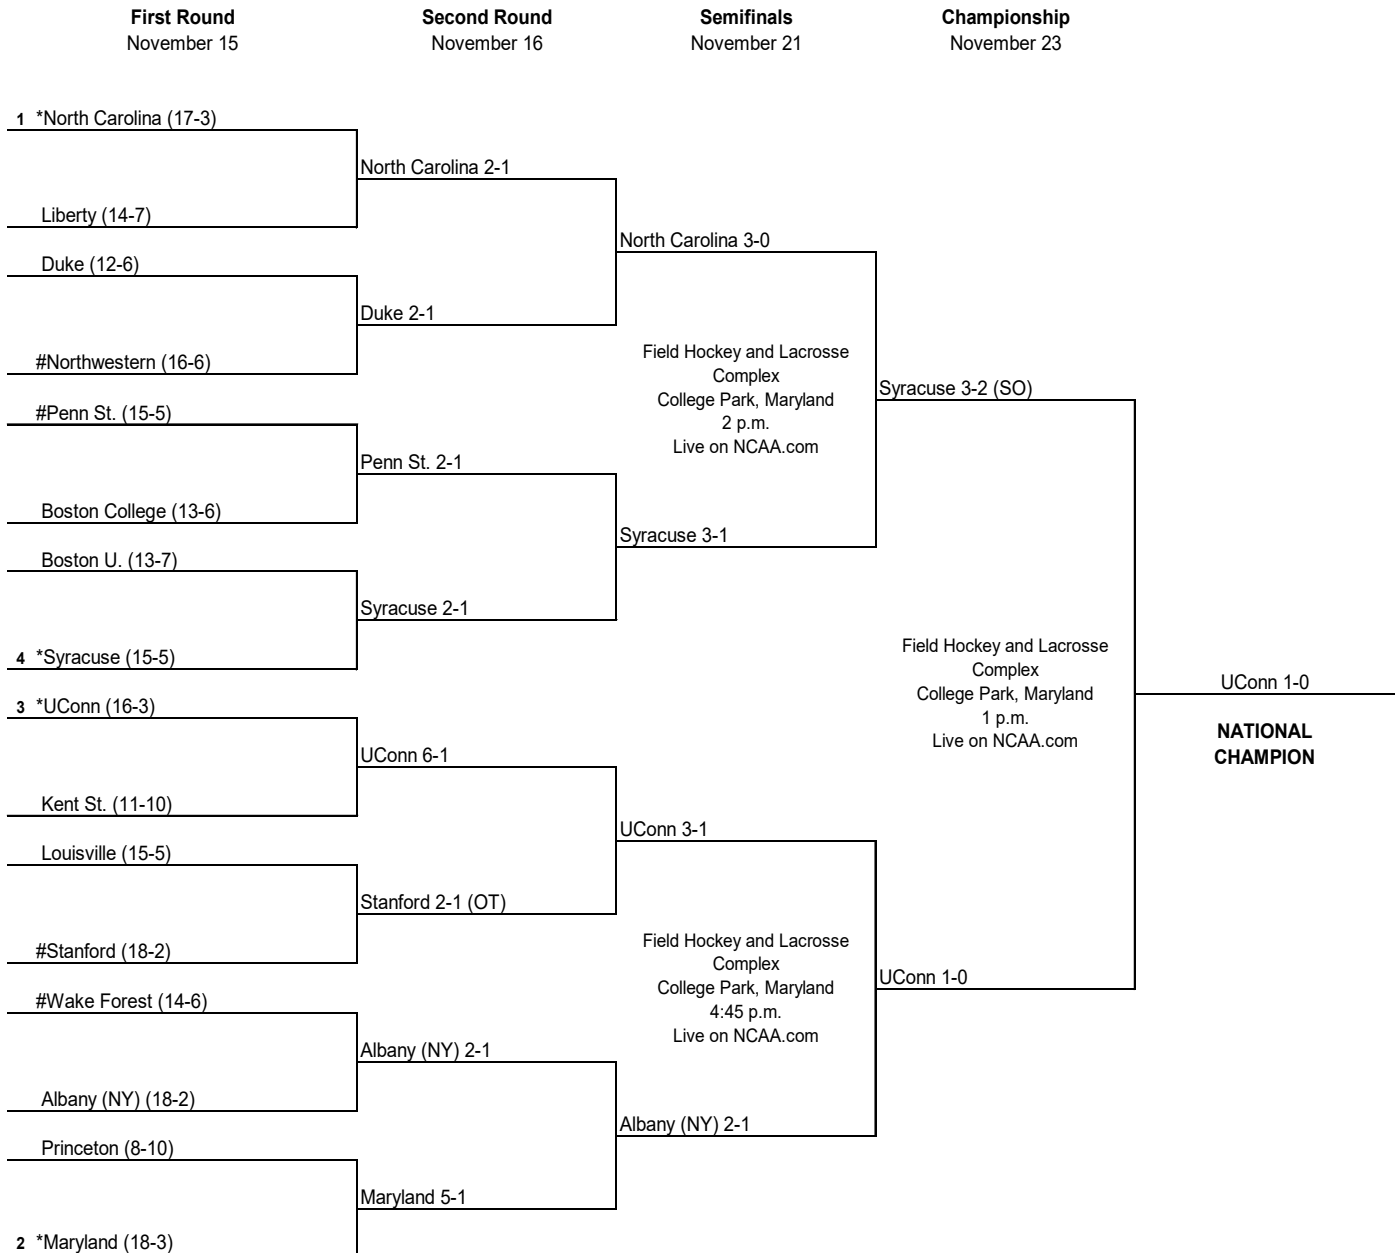

2014 NCAA Division I Field Hockey Championship

* Host Institution for first- and second-round games
Home team is the seeded team in the seeded game
Home team in the non-seeded game

Game times for first-round games:
11:30 a.m. for seeded games
2 p.m. for non-seeded games

All times are Eastern time.
Information subject to change.

© 2014 National Collegiate Athletic Association. No commercial use without the NCAA's written permission.
The NCAA opposes all forms of sports wagering.

NCAA FIELD HOCKEY