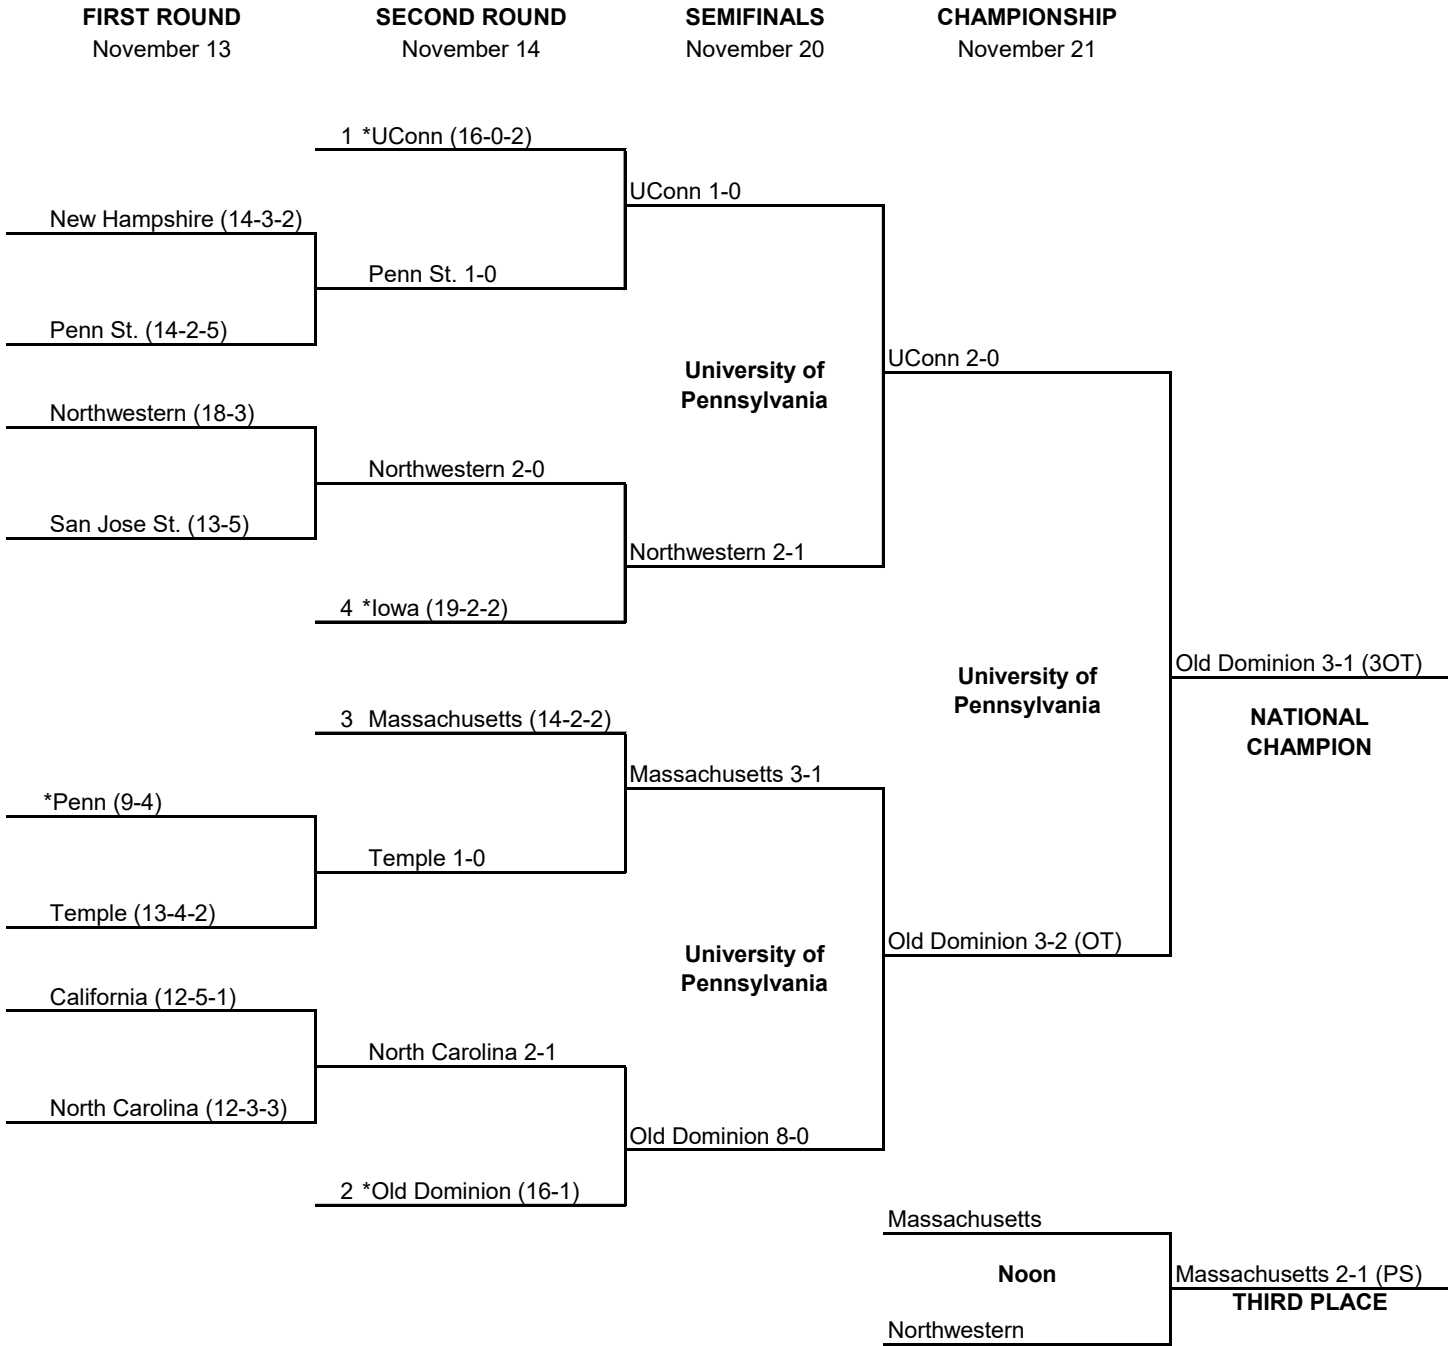

1983 NCAA DIVISION I FIELD HOCKEY CHAMPIONSHIP

* Host Institution