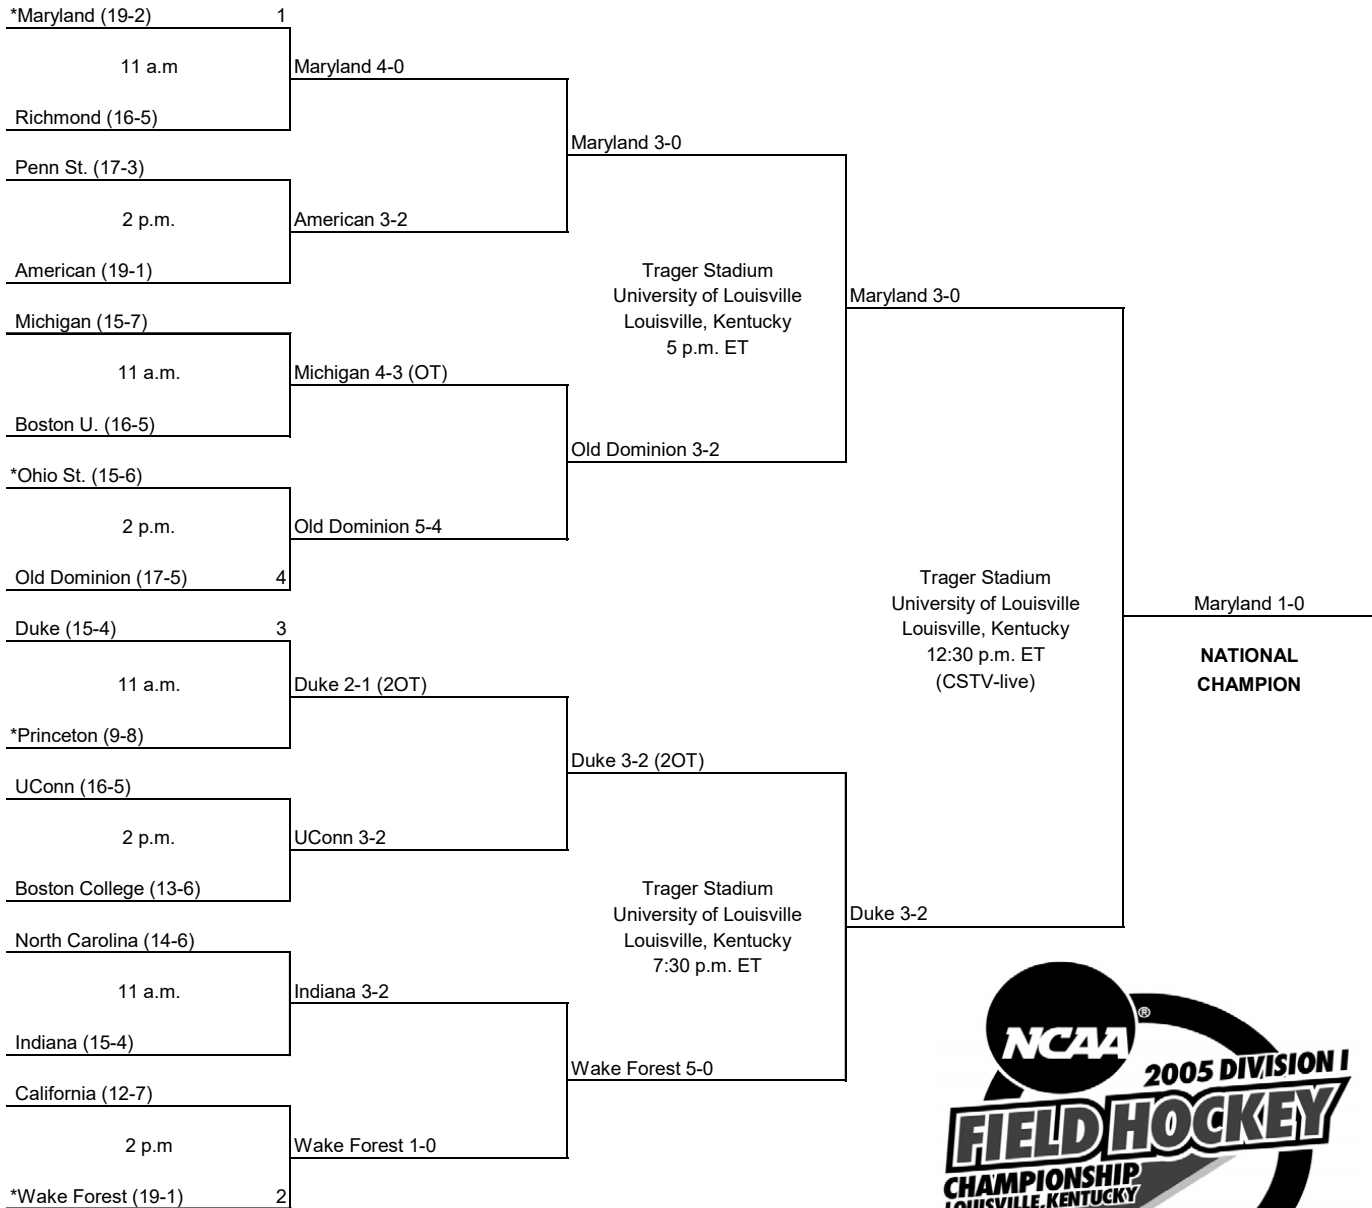

2005 Division I Field Hockey

First Round
November 12

Second Round
November 13

Semifinals
November 18

Championship
November 20

*Denotes host institution
Home team is the seeded team in the seeded game.
In the non-seeded games, the team on the top of the bracket is the home team.