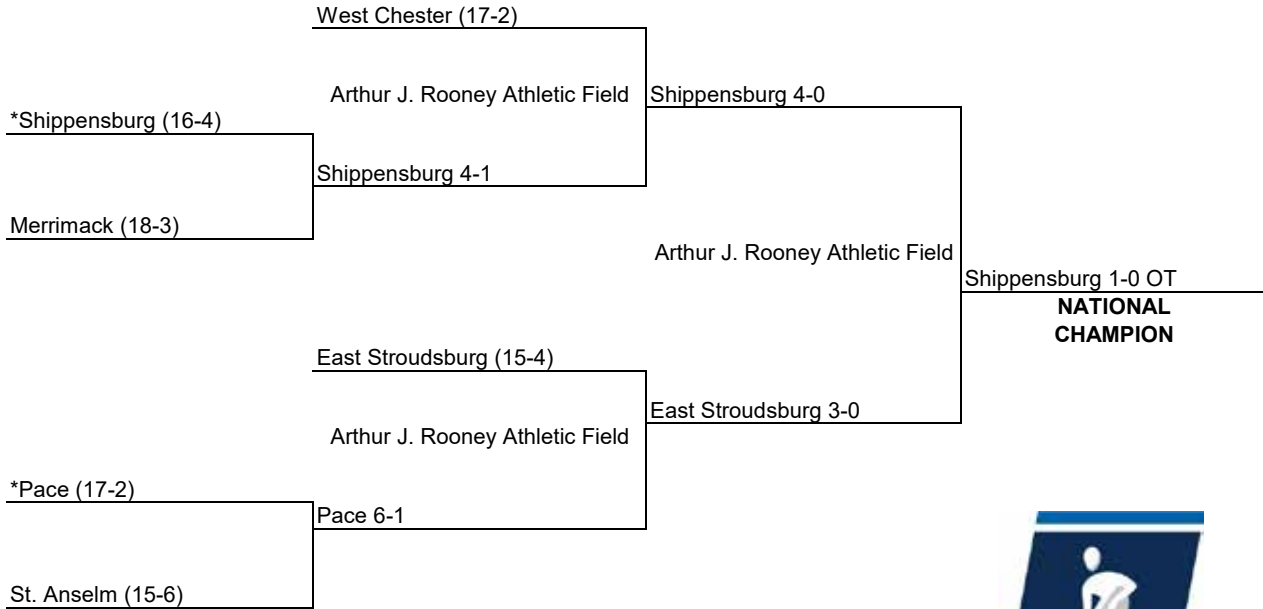

First Round
November 25

Semifinals
November 29

Championship
December 1

Shippensburg: 1 p.m. Eastern time.
Pace: Noon Eastern time.
Semifinals: 2 and 5 p.m. Eastern time.

2019 NCAA Division II Field Hockey Championship