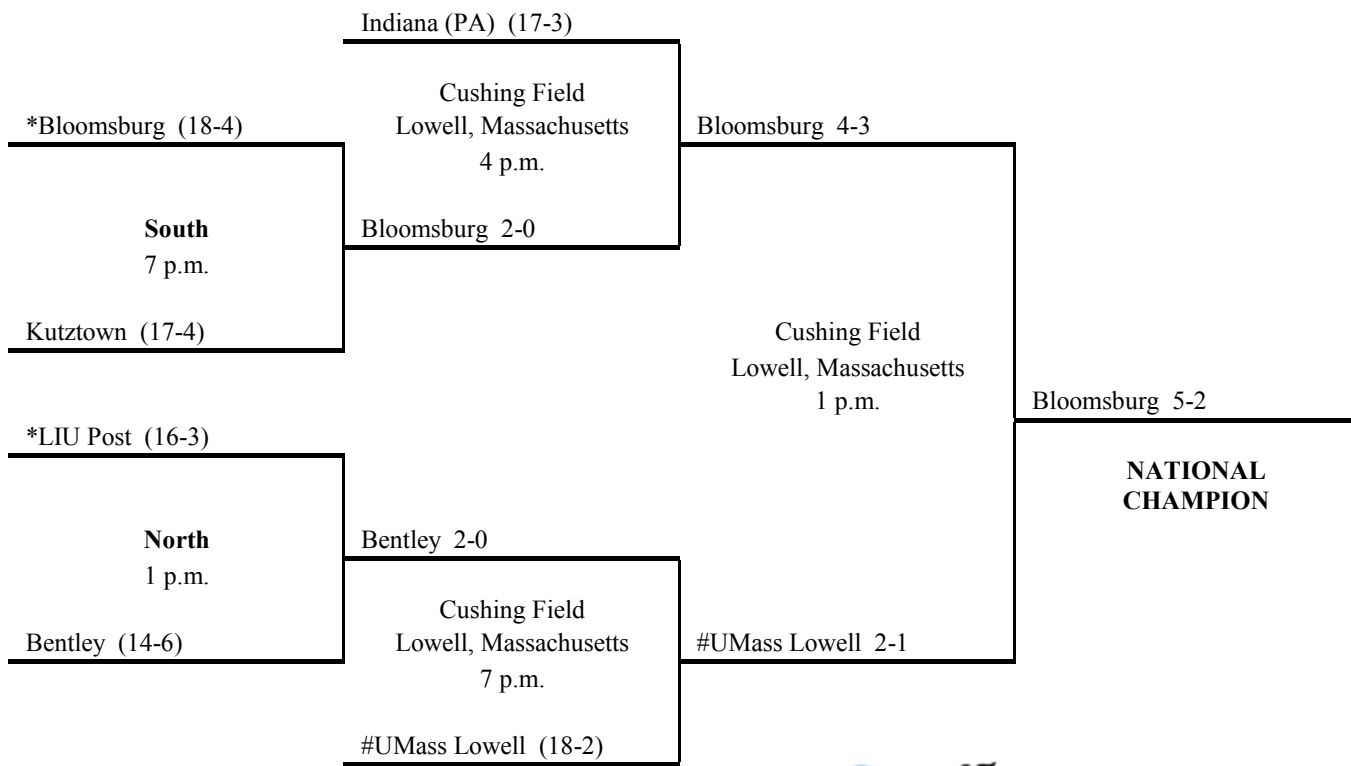

First Round
November 3

Semifinals
November 9

Final
November 11

* Host institution for first-round competition

Host institution for semifinals and final

All times Eastern Standard

2008 Division II Field Hockey