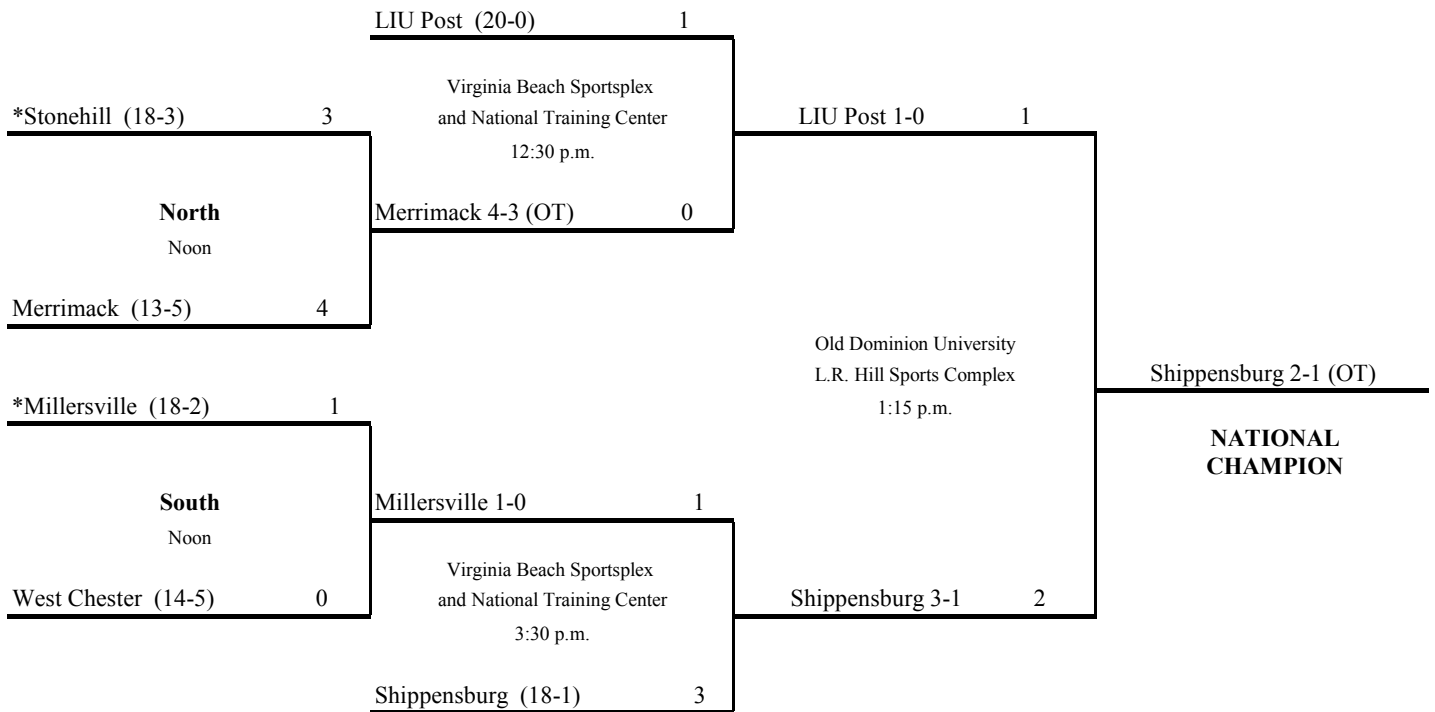

* Host institution for first-round competition
All times Eastern Standard