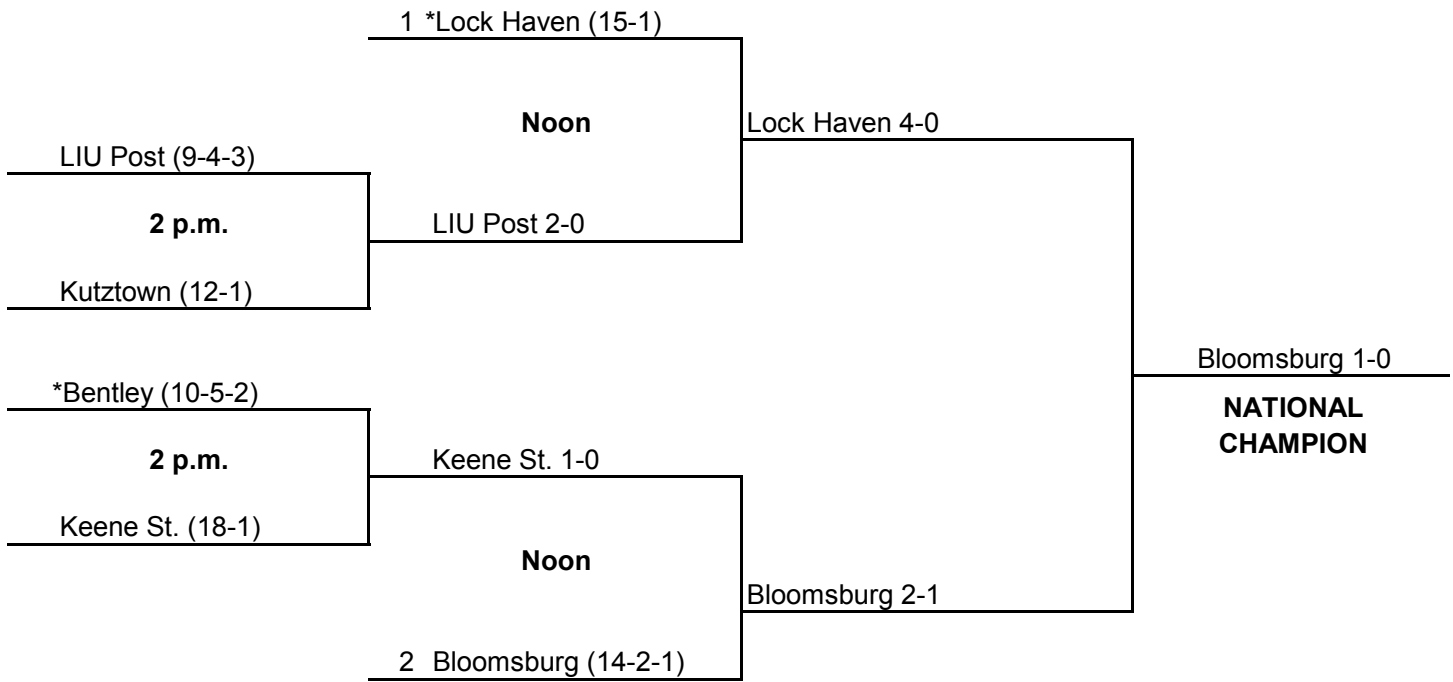

1983 NCAA DIVISION II FIELD HOCKEY CHAMPIONSHIP

FIRST ROUND

November 4

SECOND ROUND

November 5

CHAMPIONSHIP

November 12

* Host Institution