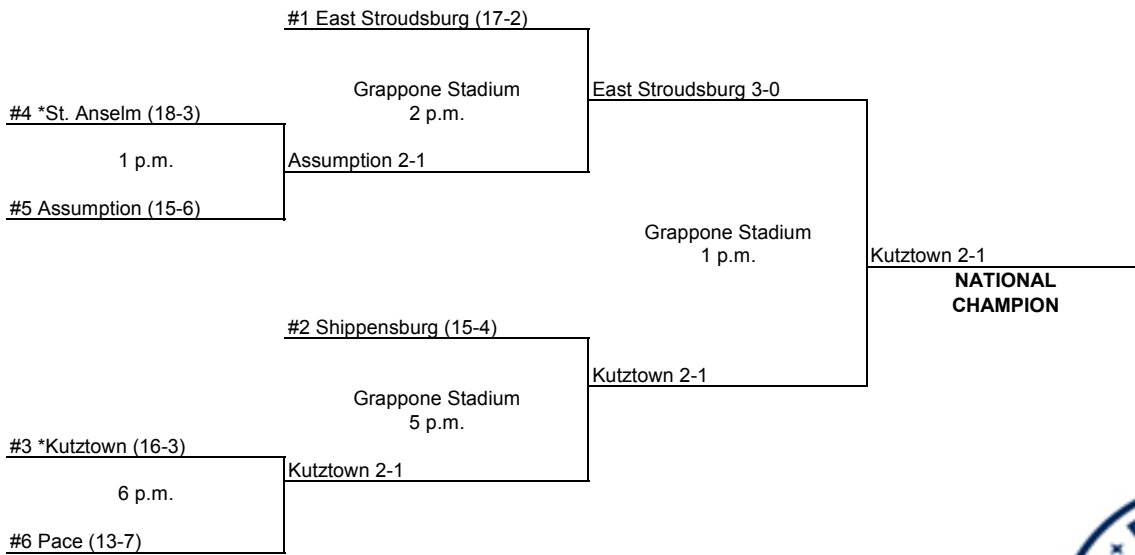

2023 NCAA Division II Field Hockey Championship

First Round
November 11

Semifinals
November 17

Championship
November 19

All times are Eastern.

* Host Designated Sites

© 2023 National Collegiate Athletic Association. No commercial use without the NCAA's written permission. The NCAA opposes all forms of sports wagering.