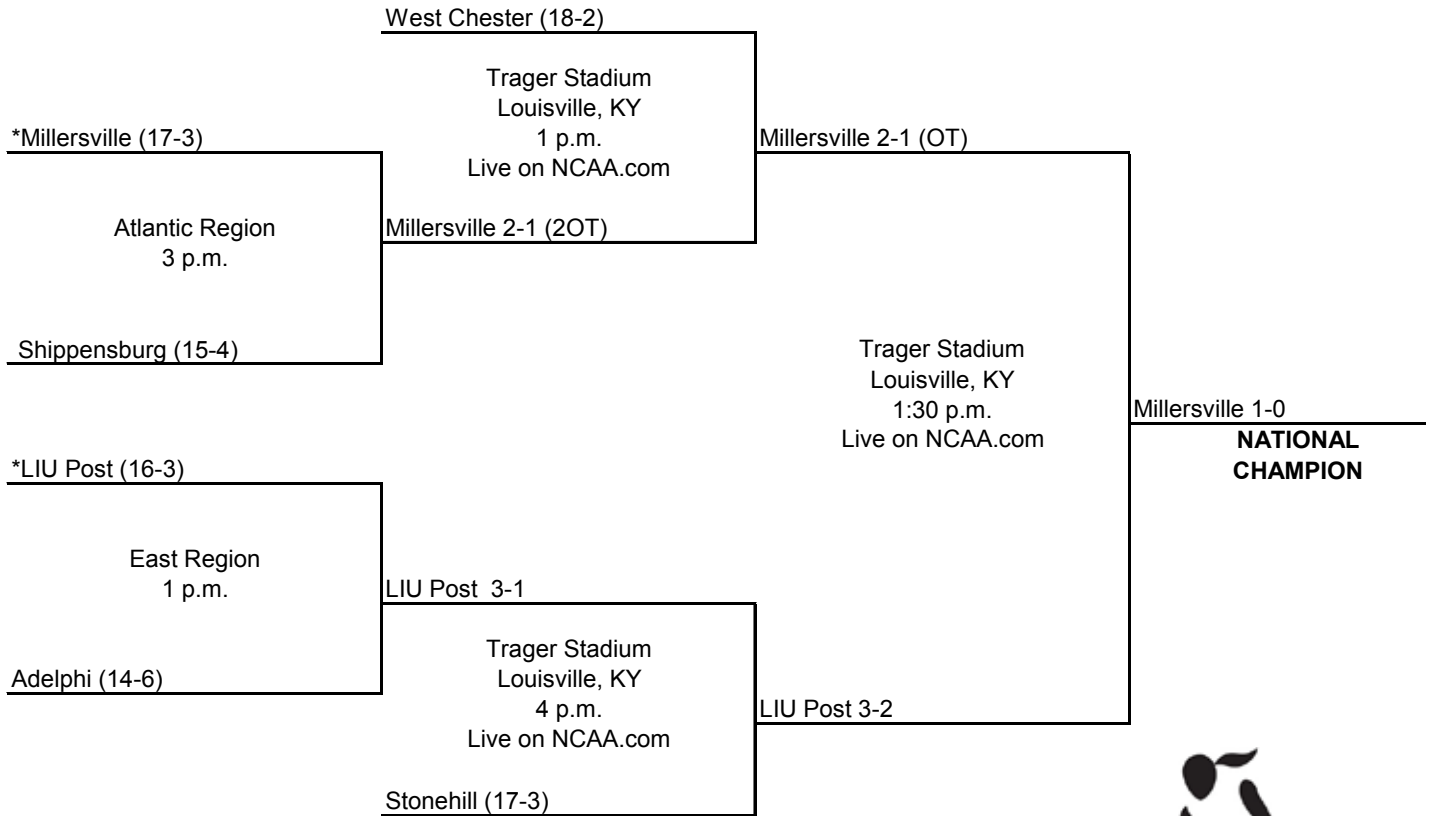

2014 NCAA Division II Field Hockey Championship

First Round
November 25

Semifinals
December 4

Championship
December 6

* Host Institution
All times are Eastern time.
Information subject to change.