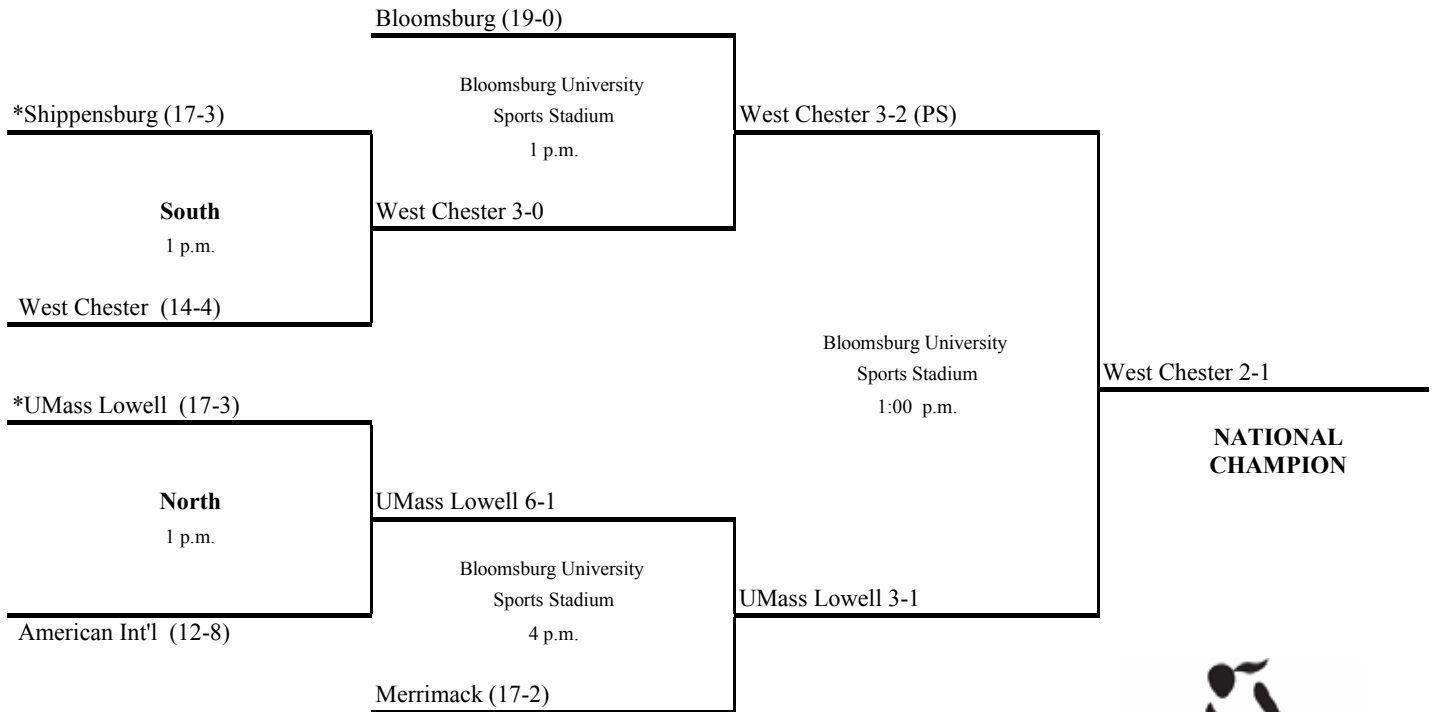

2011 Division II FIELD HOCKEY CHAMPIONSHIP

First Round
November 5

Semifinals
November 11

Final
November 13

* Host institution for first-round competition
All times Eastern Standard