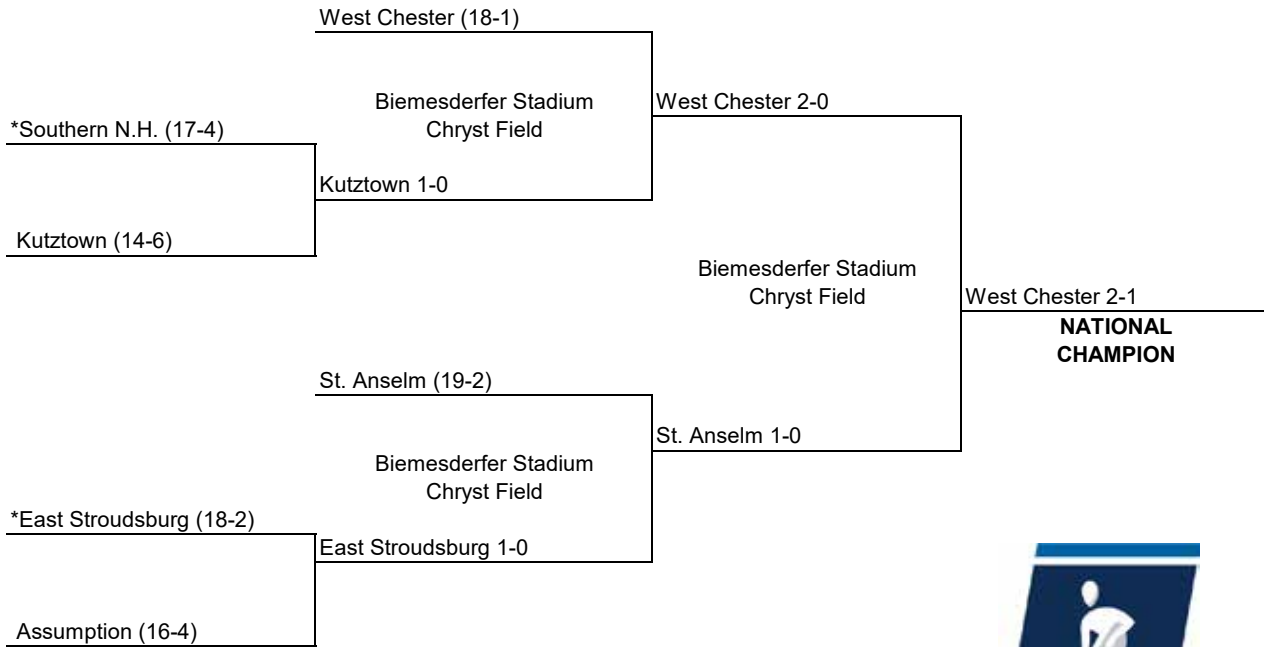

2019 NCAA Division II Field Hockey Championship

First Round
November 16

Semifinals
November 22

Championship
November 24

Southern N.H. 1 p.m. Eastern time.