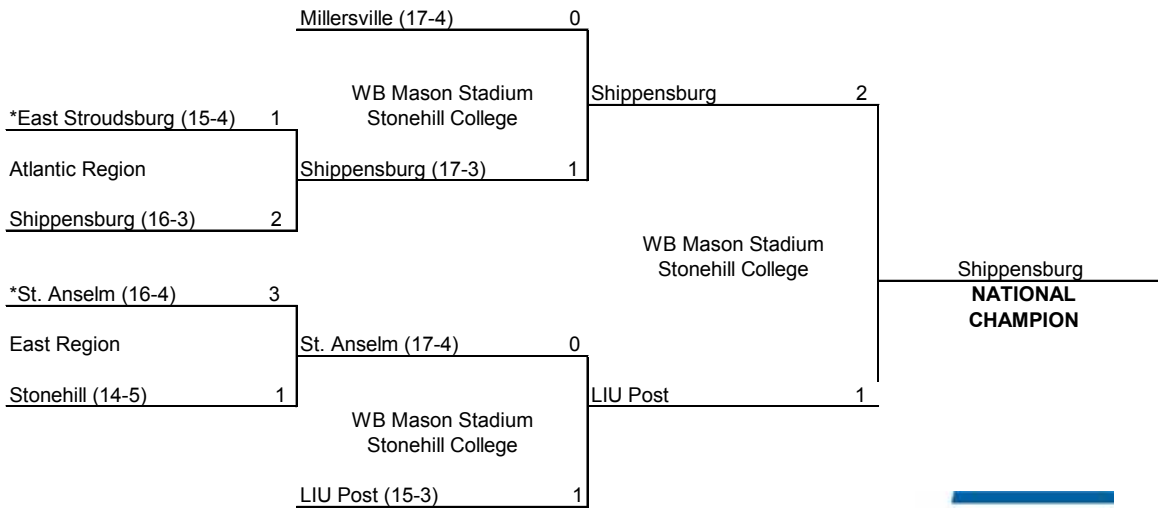

2016 NCAA Division II Field Hockey Championship

First Round
November 12

Semifinals
November 18

Championship
November 20

* Host Designated Sites.
Atlantic Region: 1 p.m.
East Region: 1 p.m.
Semifinals: 2 and 5 p.m.
Championship: 1 p.m.

© 2016 National Collegiate Athletic Association. No commercial use without the NCAA's written permission.
The NCAA opposes all forms of sports wagering.