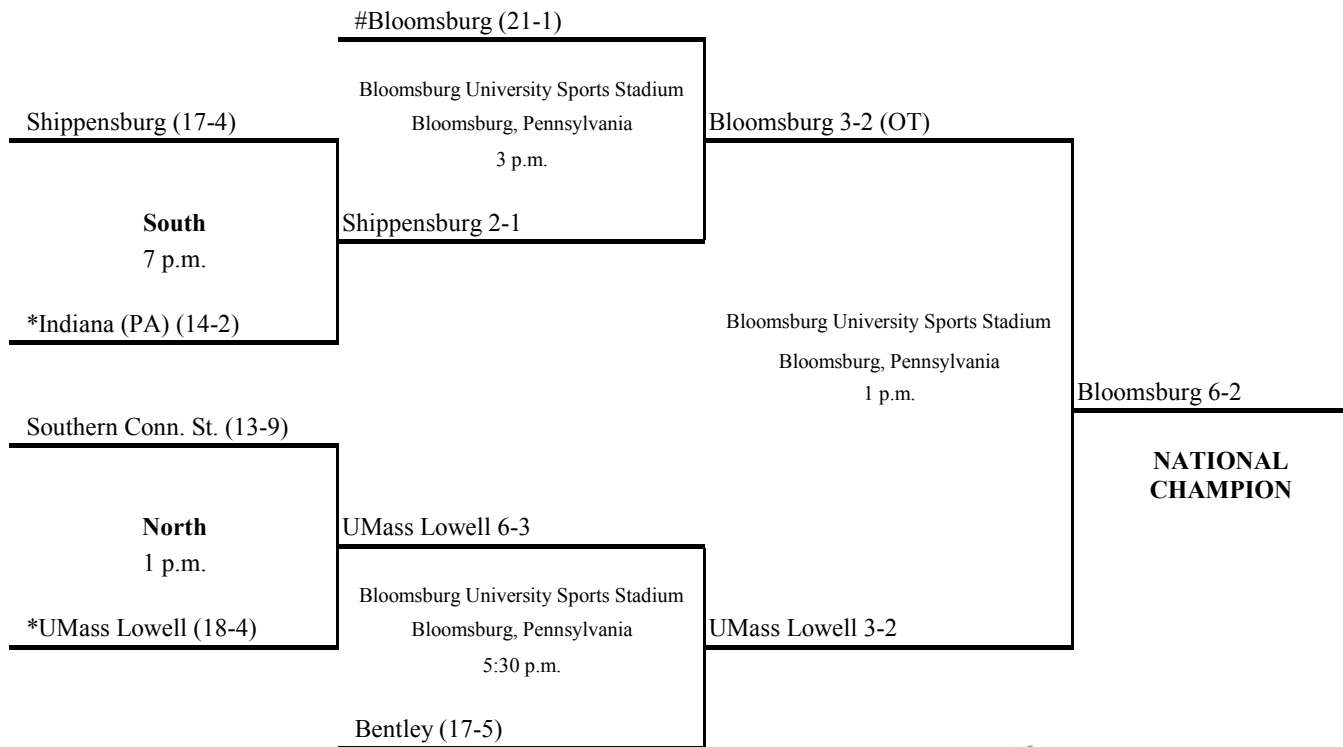

2008 Division II Field Hockey

FIELD HOCKEY

First Round
November 8

Semifinals
November 14

Final
November 16

* Host institution for first-round competition
# Host institution for semifinals and final
All times Eastern Standard