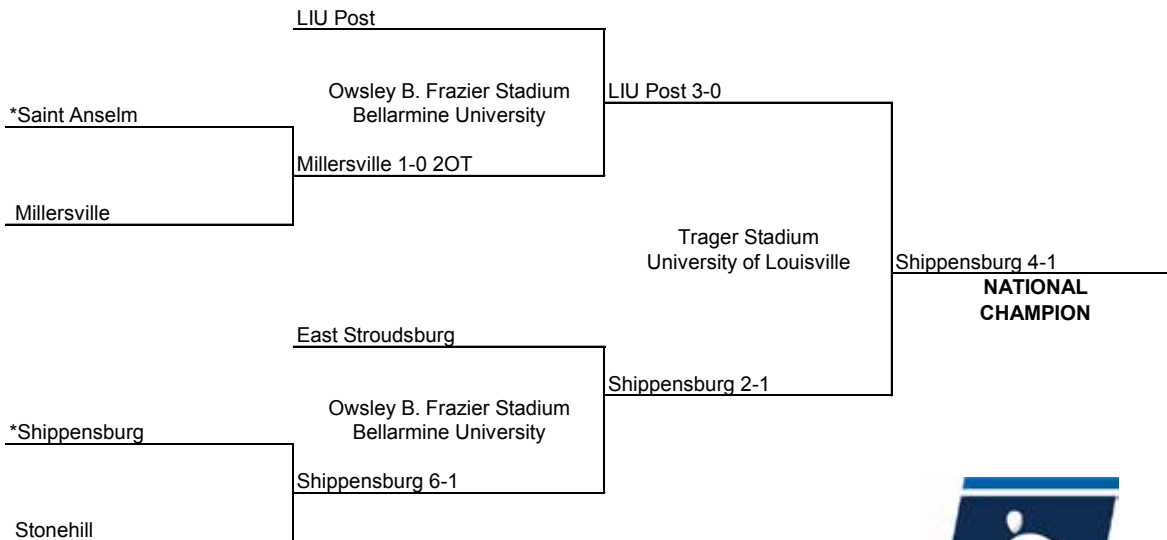

2017 NCAA Division II Field Hockey Championship

First Round
November 11

Semifinals
November 17

Championship
November 19

St. Anselm: 5 p.m.
Shippensburg: 1 p.m.
Semifinals: 2 -10 a.m. and 1-1 p.m.
Championship: 11 a.m.

* Host Designated Sites

© 2017 National Collegiate Athletic Association. No commercial use without the NCAA's written permission.
The NCAA opposes all forms of sports wagering.