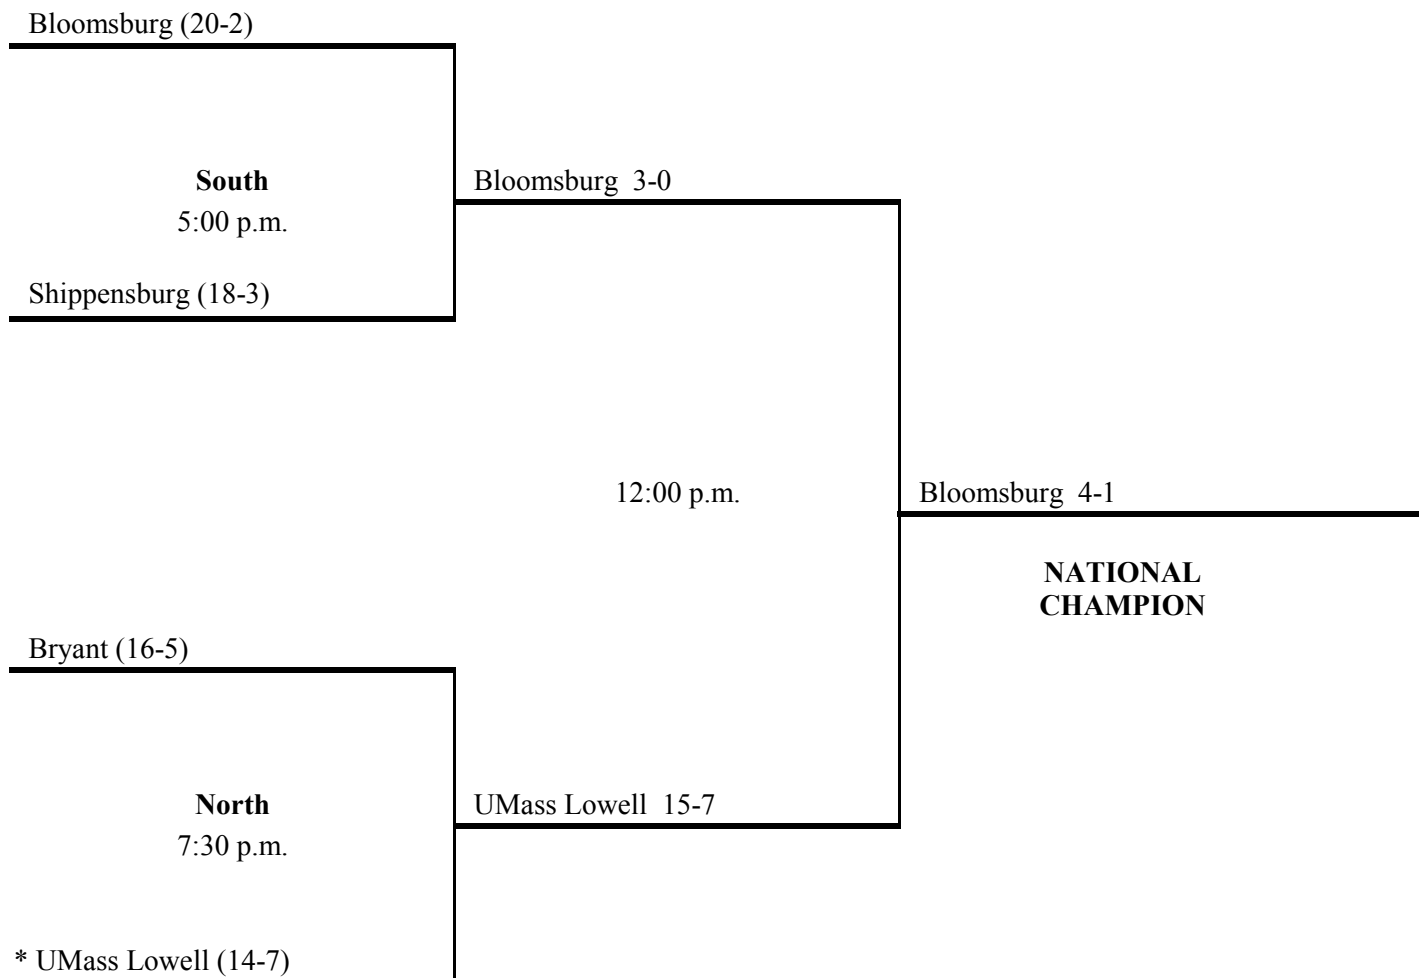

Charlotte Smith Memorial Field
Lock Haven, Pennsylvania

Bloomsburg 2-1

* Lock Haven (18-4)

* Host Institution

2003 NCAA Division II FIELD HOCKEY CHAMPIONSHIP

Semifinals
November 7

Final
November 9

* Host Institution