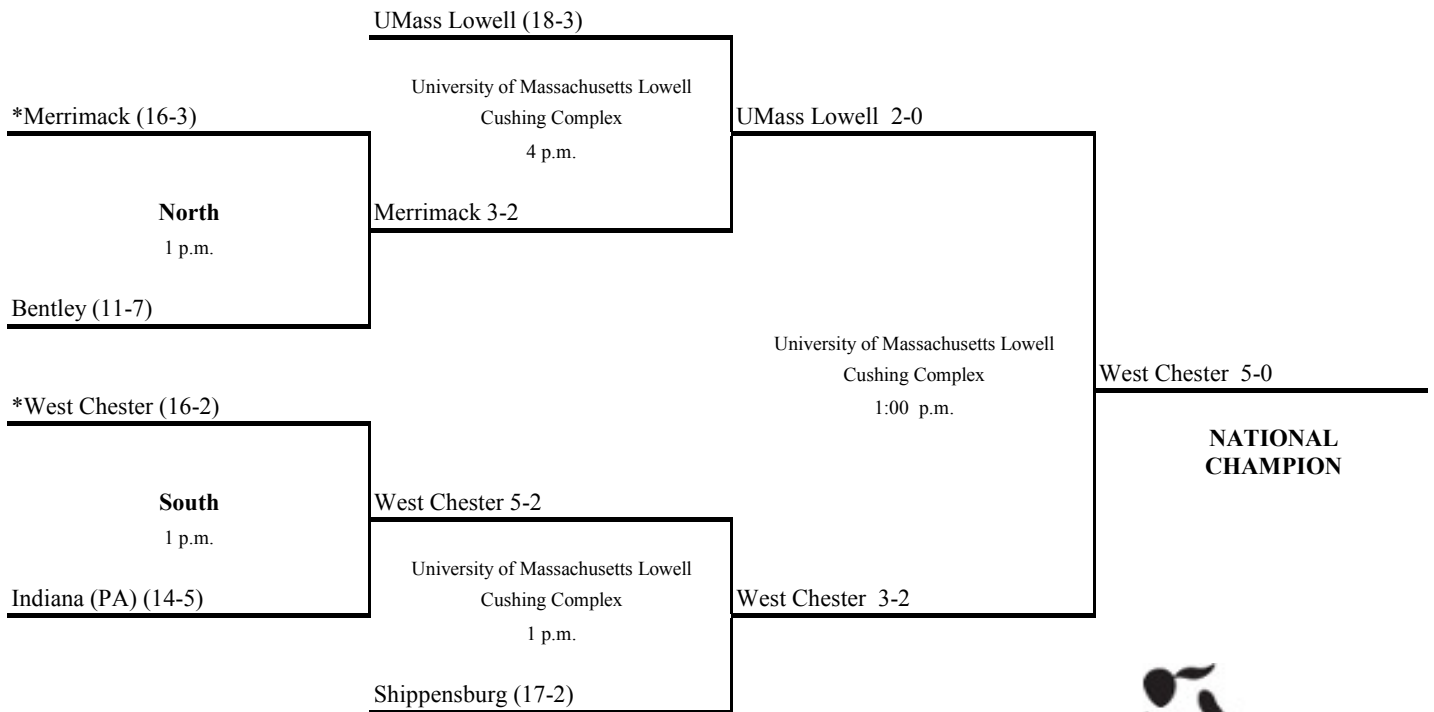

2012 Division II FIELD HOCKEY CHAMPIONSHIP

First Round
November 3

Semifinals
November 9

Final
November 11

* Host institution for first-round competition
All times Eastern Standard