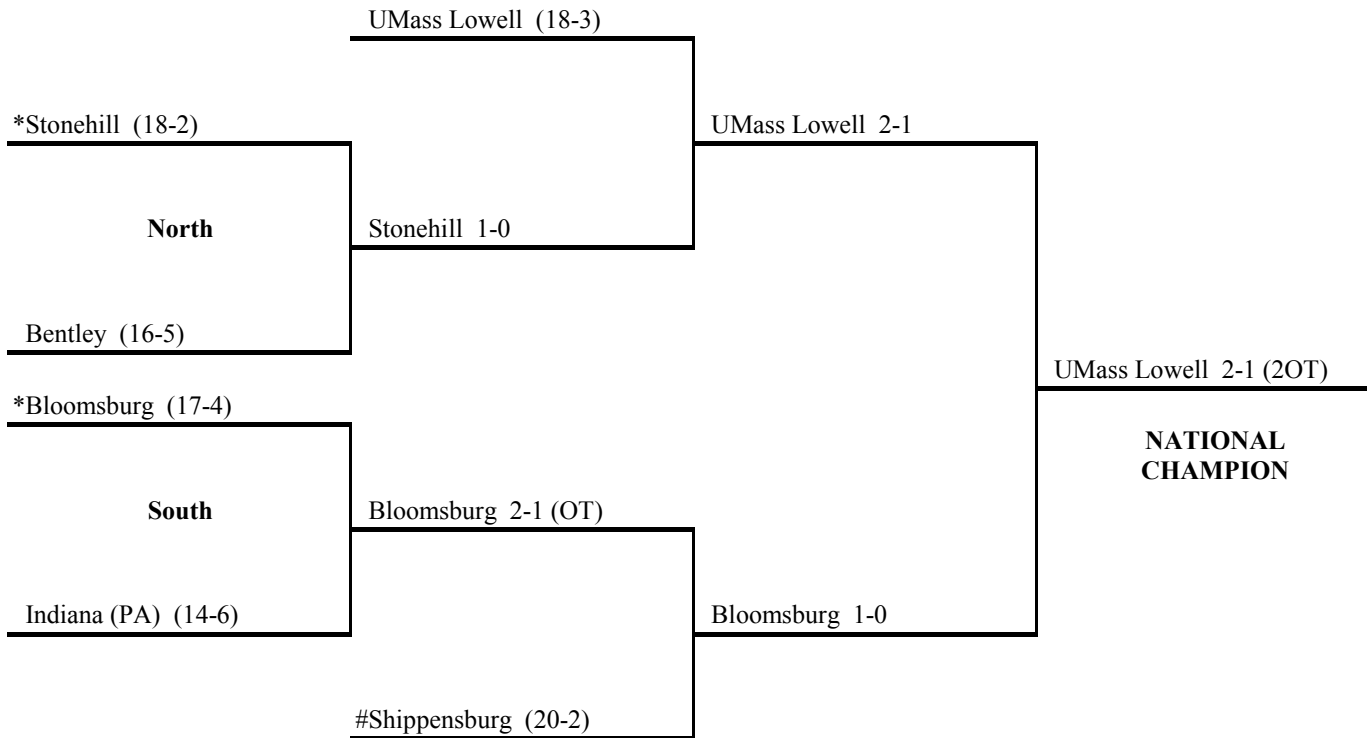

2005 Division II FIELD HOCKEY CHAMPIONSHIP

First Round
November 5

Semifinals
November 11

Final
November 13