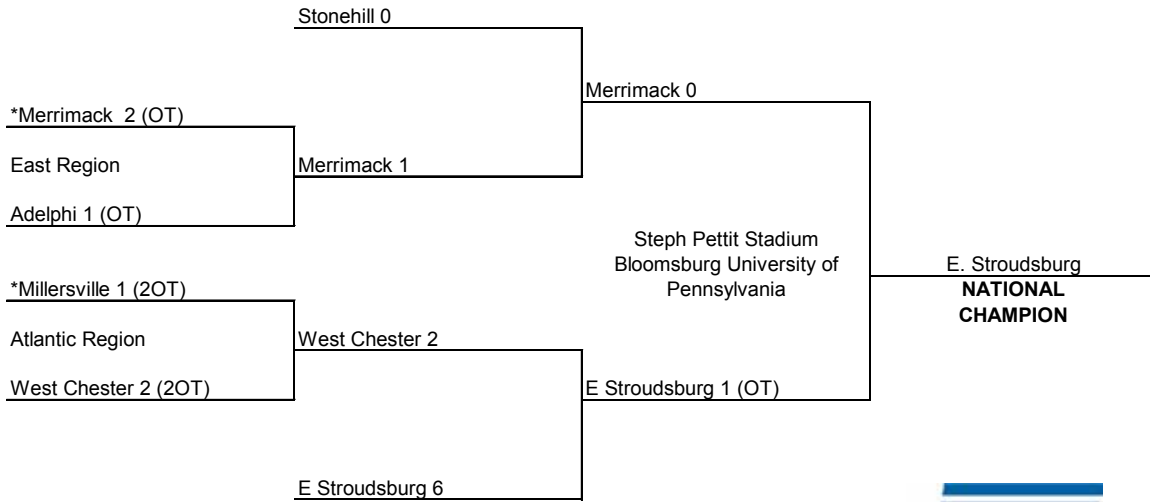

2015 NCAA Division II Field Hockey Championship

First Round
November 14

Semifinals
November 20

Championship
November 22

East Region: 6 p.m.
Atlantic Region: Noon
Semifinals: Noon and 3 p.m.
Championship: 1:30 p.m.