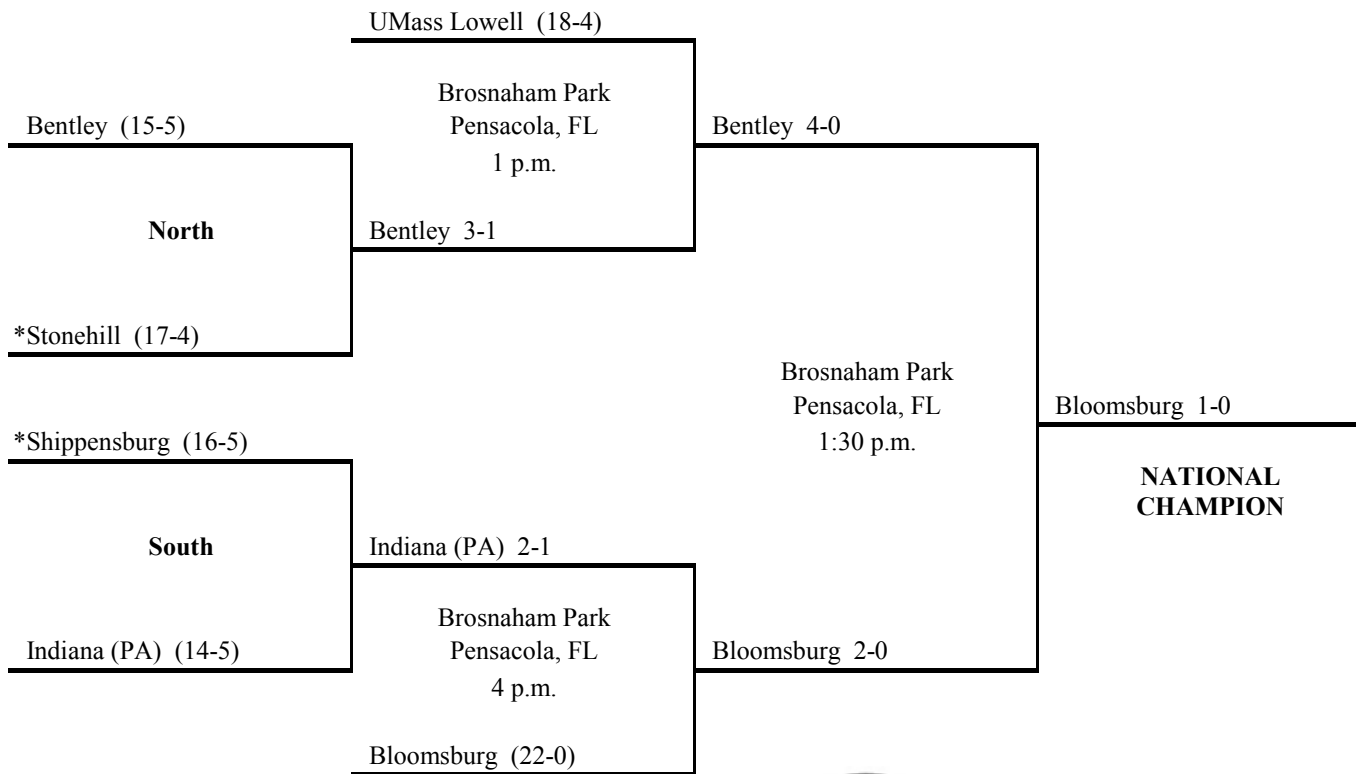

* Host institution for first-round competition.
Note: Record reflects overall win-loss record.
All times are local and are tentative.