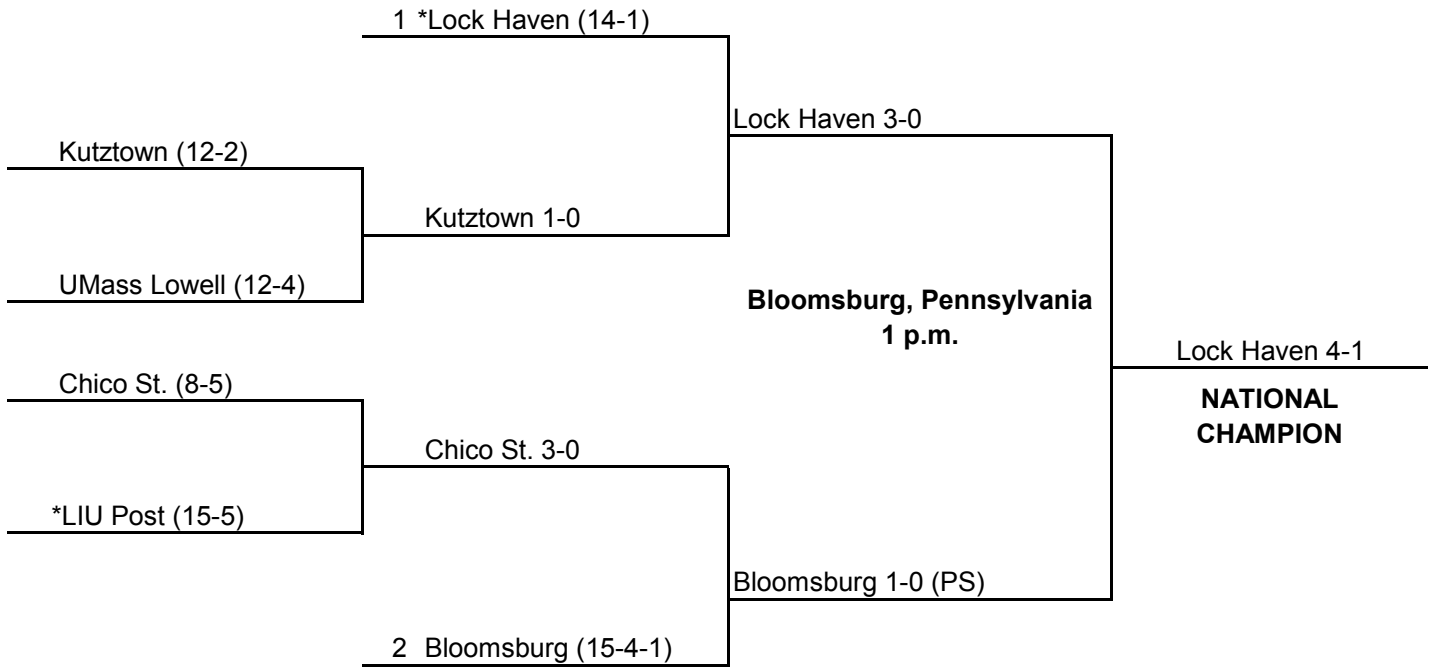

1982 NCAA DIVISION II FIELD HOCKEY CHAMPIONSHIP

FIRST ROUND
November 14

SECOND ROUND
November 13

CHAMPIONSHIP
November 20

* Host Institution