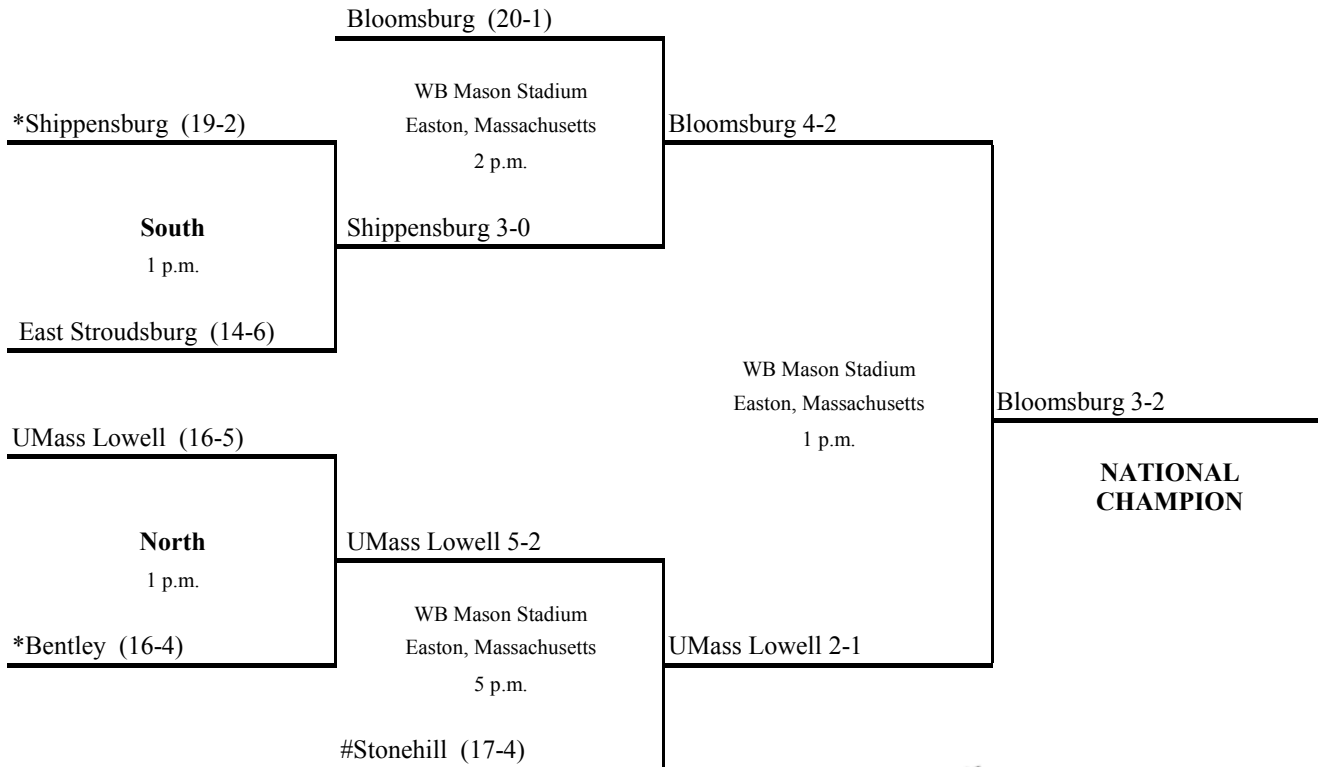

2009 Division II FIELD HOCKEY CHAMPIONSHIP

First Round
November 7

Semifinals
November 13

Final
November 15

* Host institution for first-round competition
# Host institution for semifinals and final
All times Eastern Standard