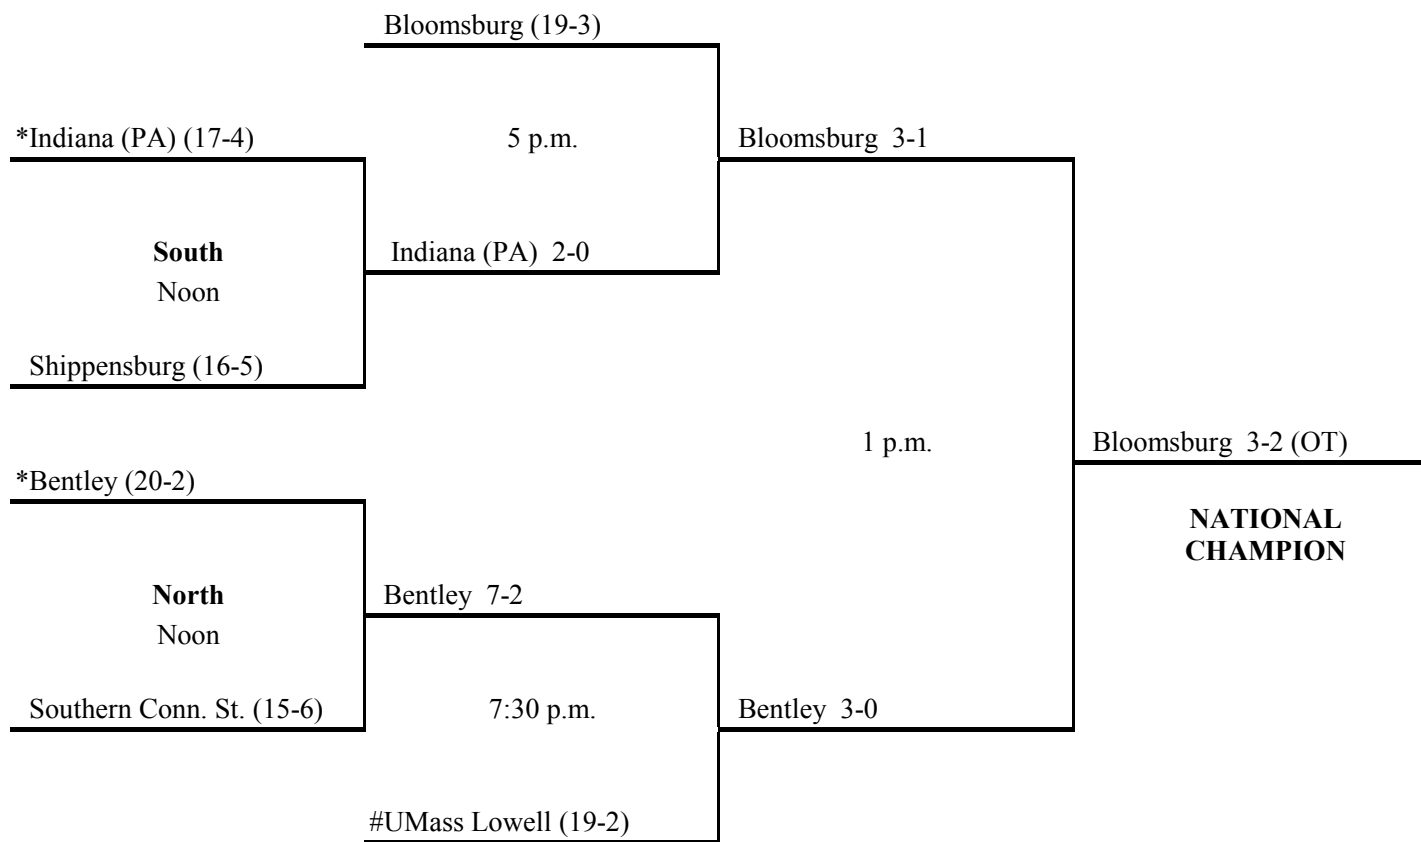

2004 Division II Field Hockey FIELD HOCKEY CHAMPIONSHIP

First Round
November 6

Semifinals
November 12

Final
November 14