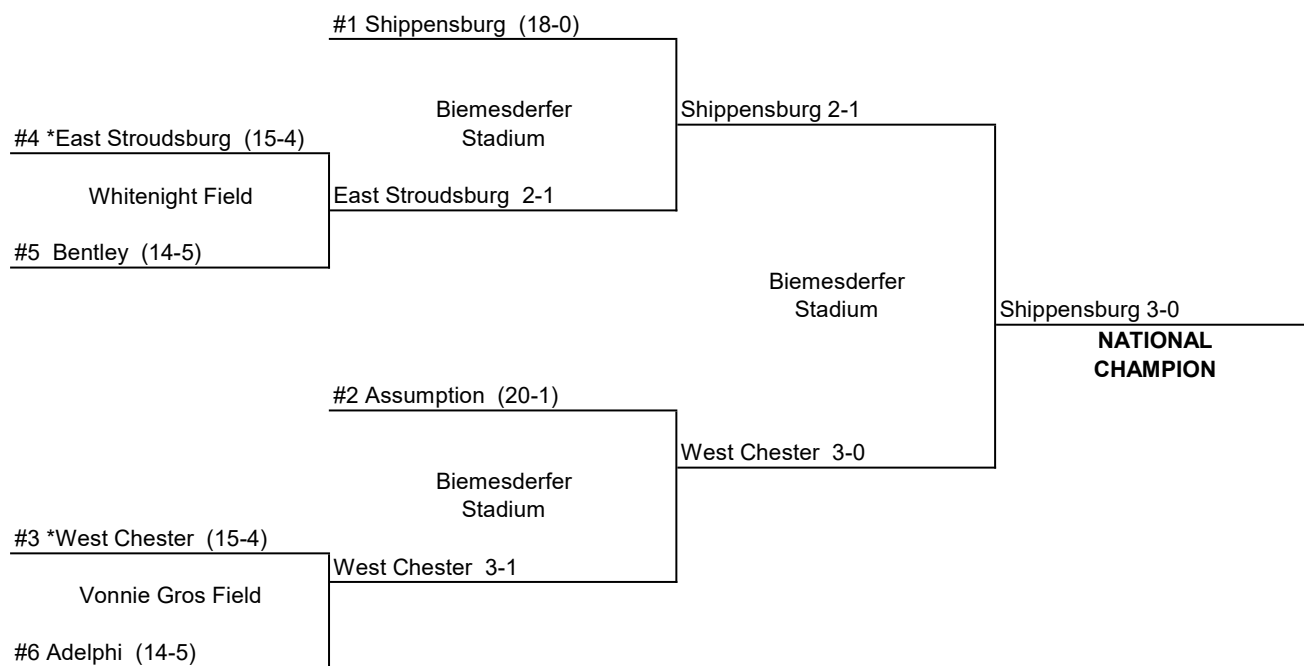

* Host Designated Sites

© 2021 National Collegiate Athletic Association. No commercial use without the NCAA's written permission.
The NCAA opposes all forms of sports wagering.

Don't Bet On It.