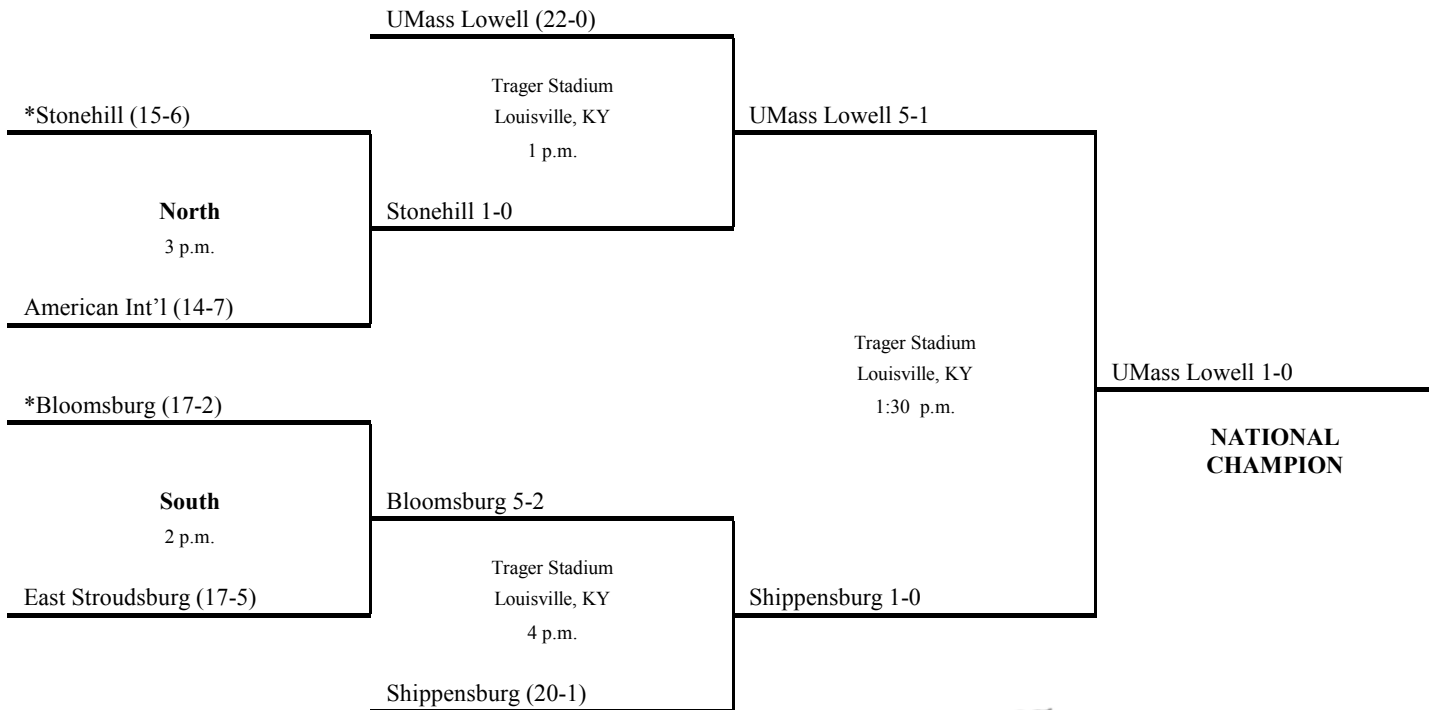

2010 Division II FIELD HOCKEY CHAMPIONSHIP

First Round
November 23

Semifinals
December 2

Final
December 4

* Host institution for first-round competition
All times Eastern Standard