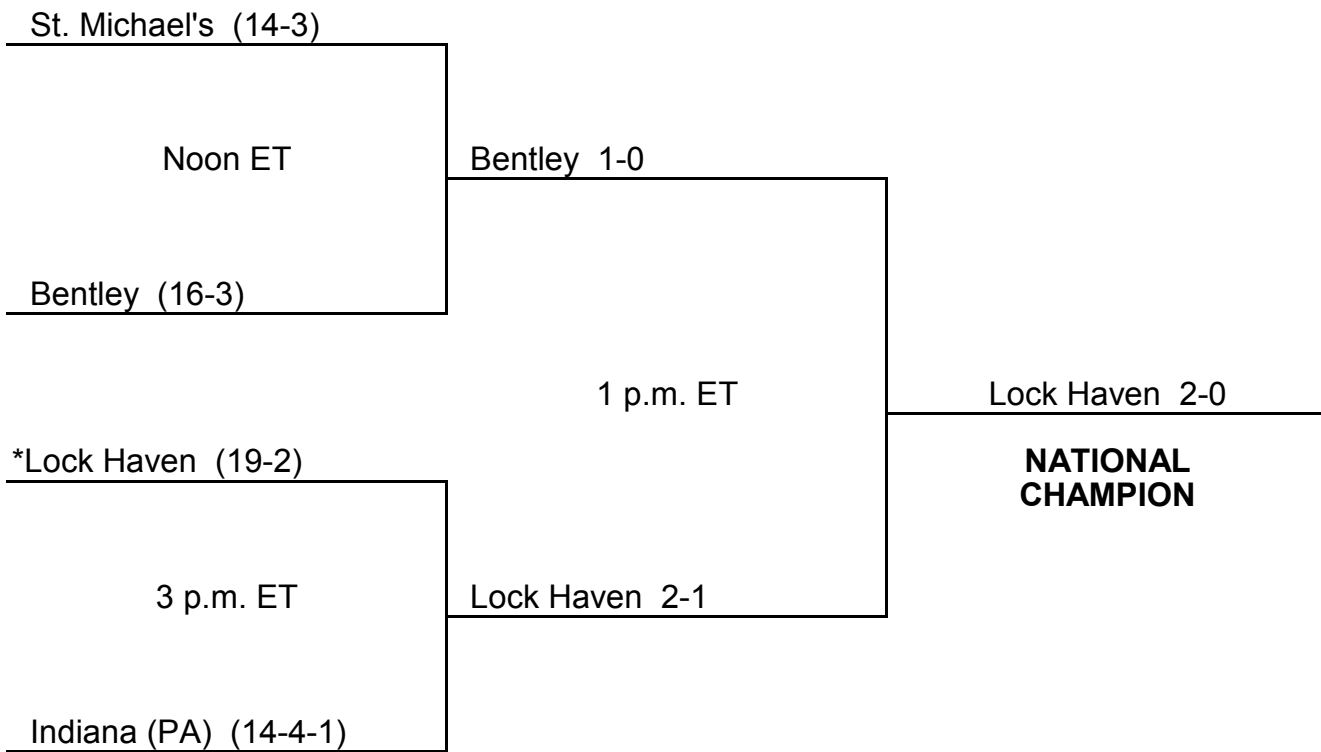

2000 Division II Field Hockey Championship

Semifinals
November 3

Championship
November 5