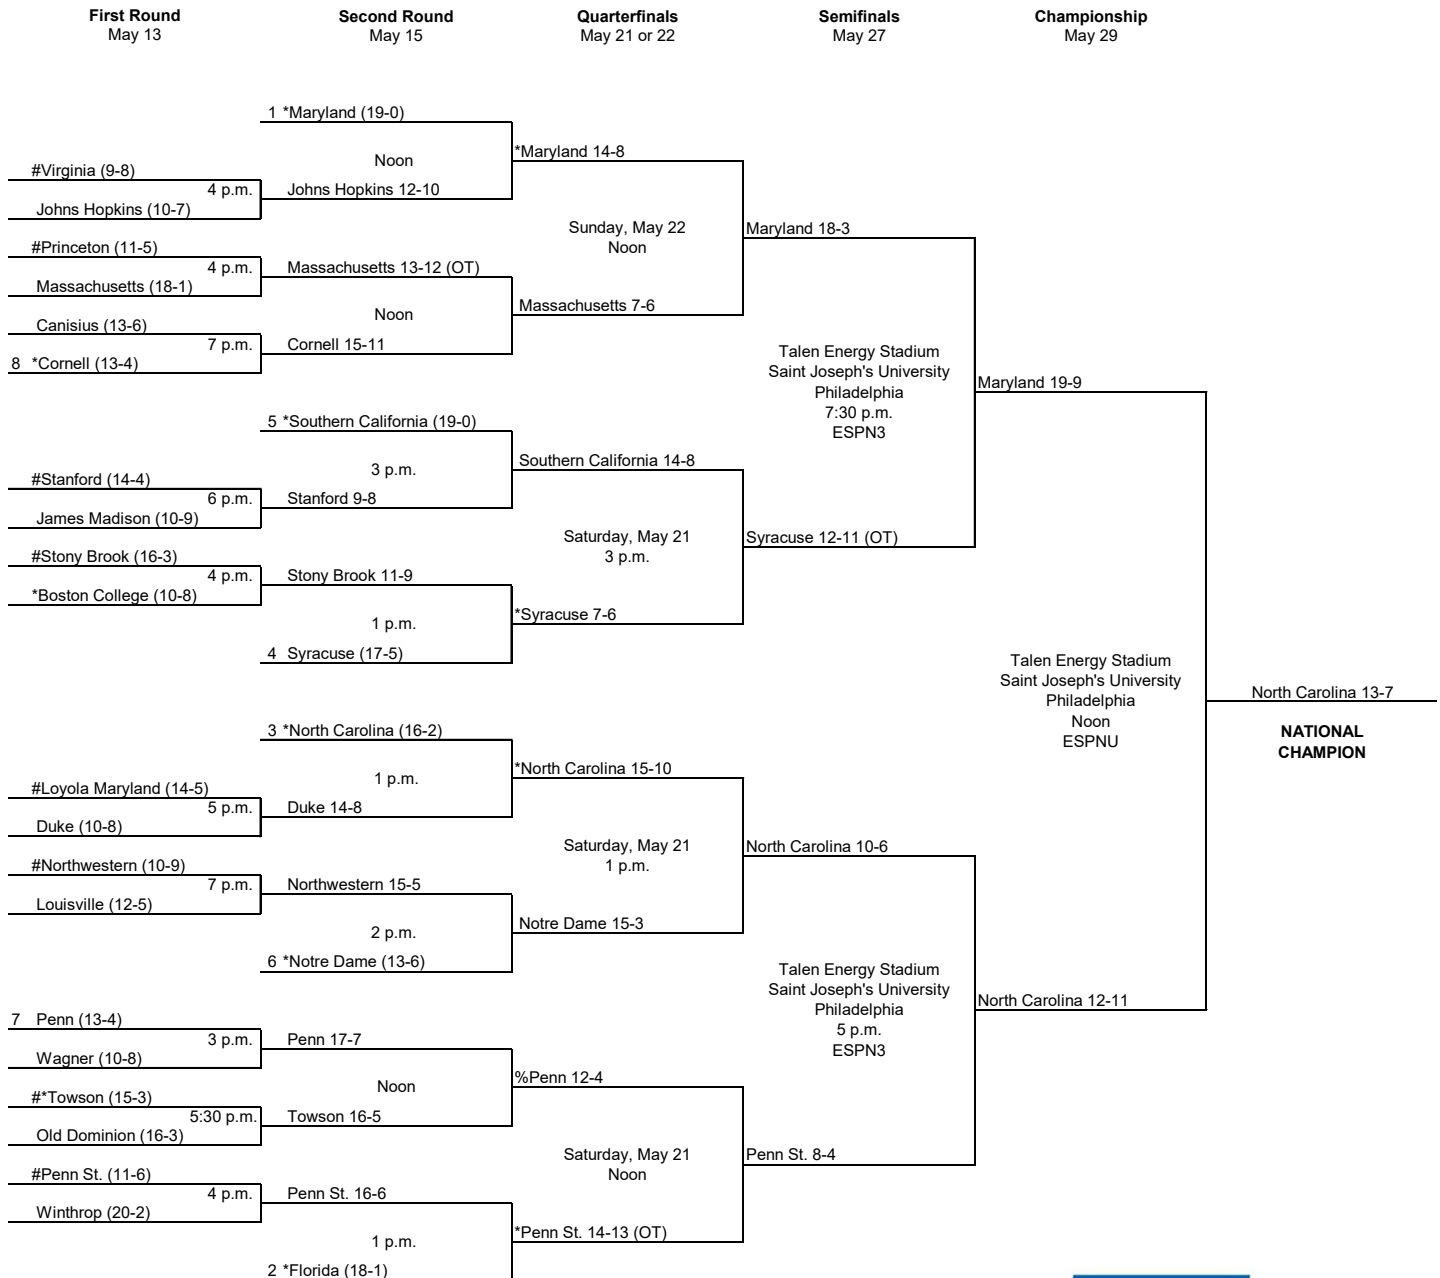

2016 NCAA Division I Women's Lacrosse Championship

* Host Institution

Home team in the non-seeded game

% Home team if highest seed, but not hosting

^ Four teams at site of seven and eight seeds

First- and second-round games held at the same site:

**Three teams at the host sites of the top-6 seeds

**Four teams at the host sites of the seven and eight seeds

First- and second-round games played Friday and Sunday.

All times are Eastern time.

Information subject to change.

© 2015 National Collegiate Athletic Association. No commercial use without the NCAA's written permission.
The NCAA opposes all forms of sports wagering.