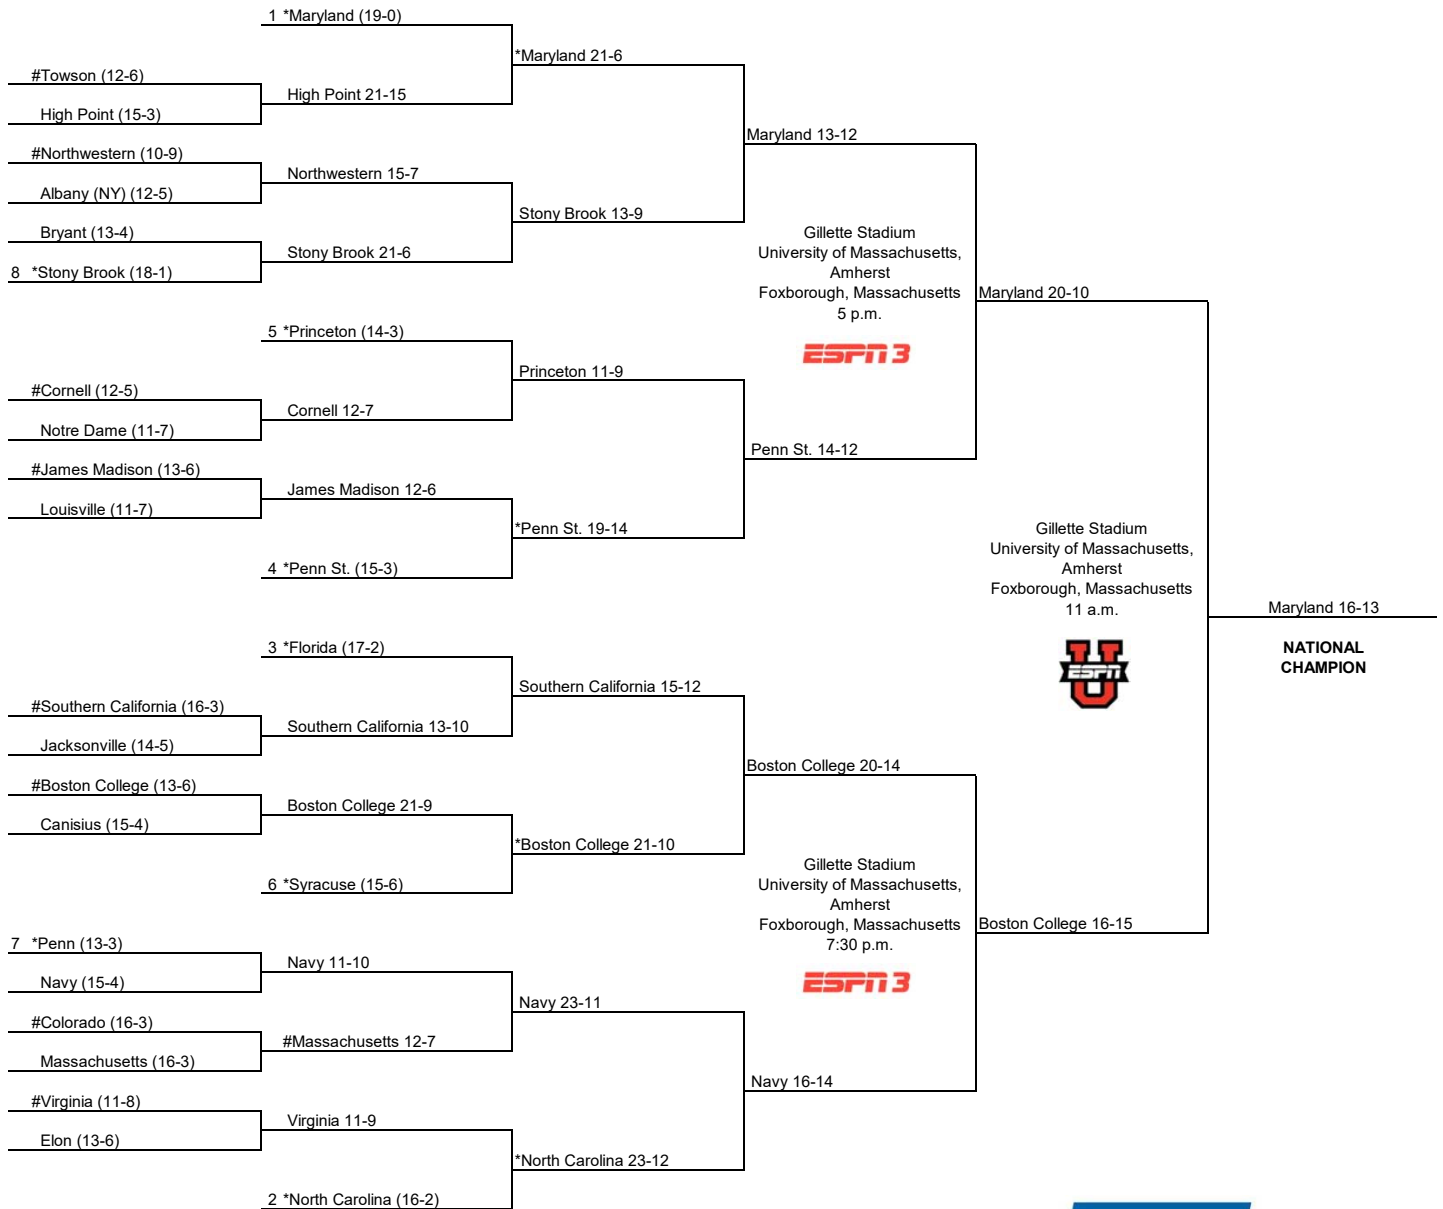

2017 NCAA Division I Women's Lacrosse Championship

First Round
May 12

Second Round
May 14

Quarterfinals
May 20 or 21

Semifinals
May 26

Championship
May 28

* Host Institution
 # Home team in the non-seeded game
 First- and second-round games held at the same site:
 **Three teams at the host sites of the top-6 seeds
 **Four teams at the host sites of the seven and eight seeds
 First- and second-round games played Friday and Sunday.