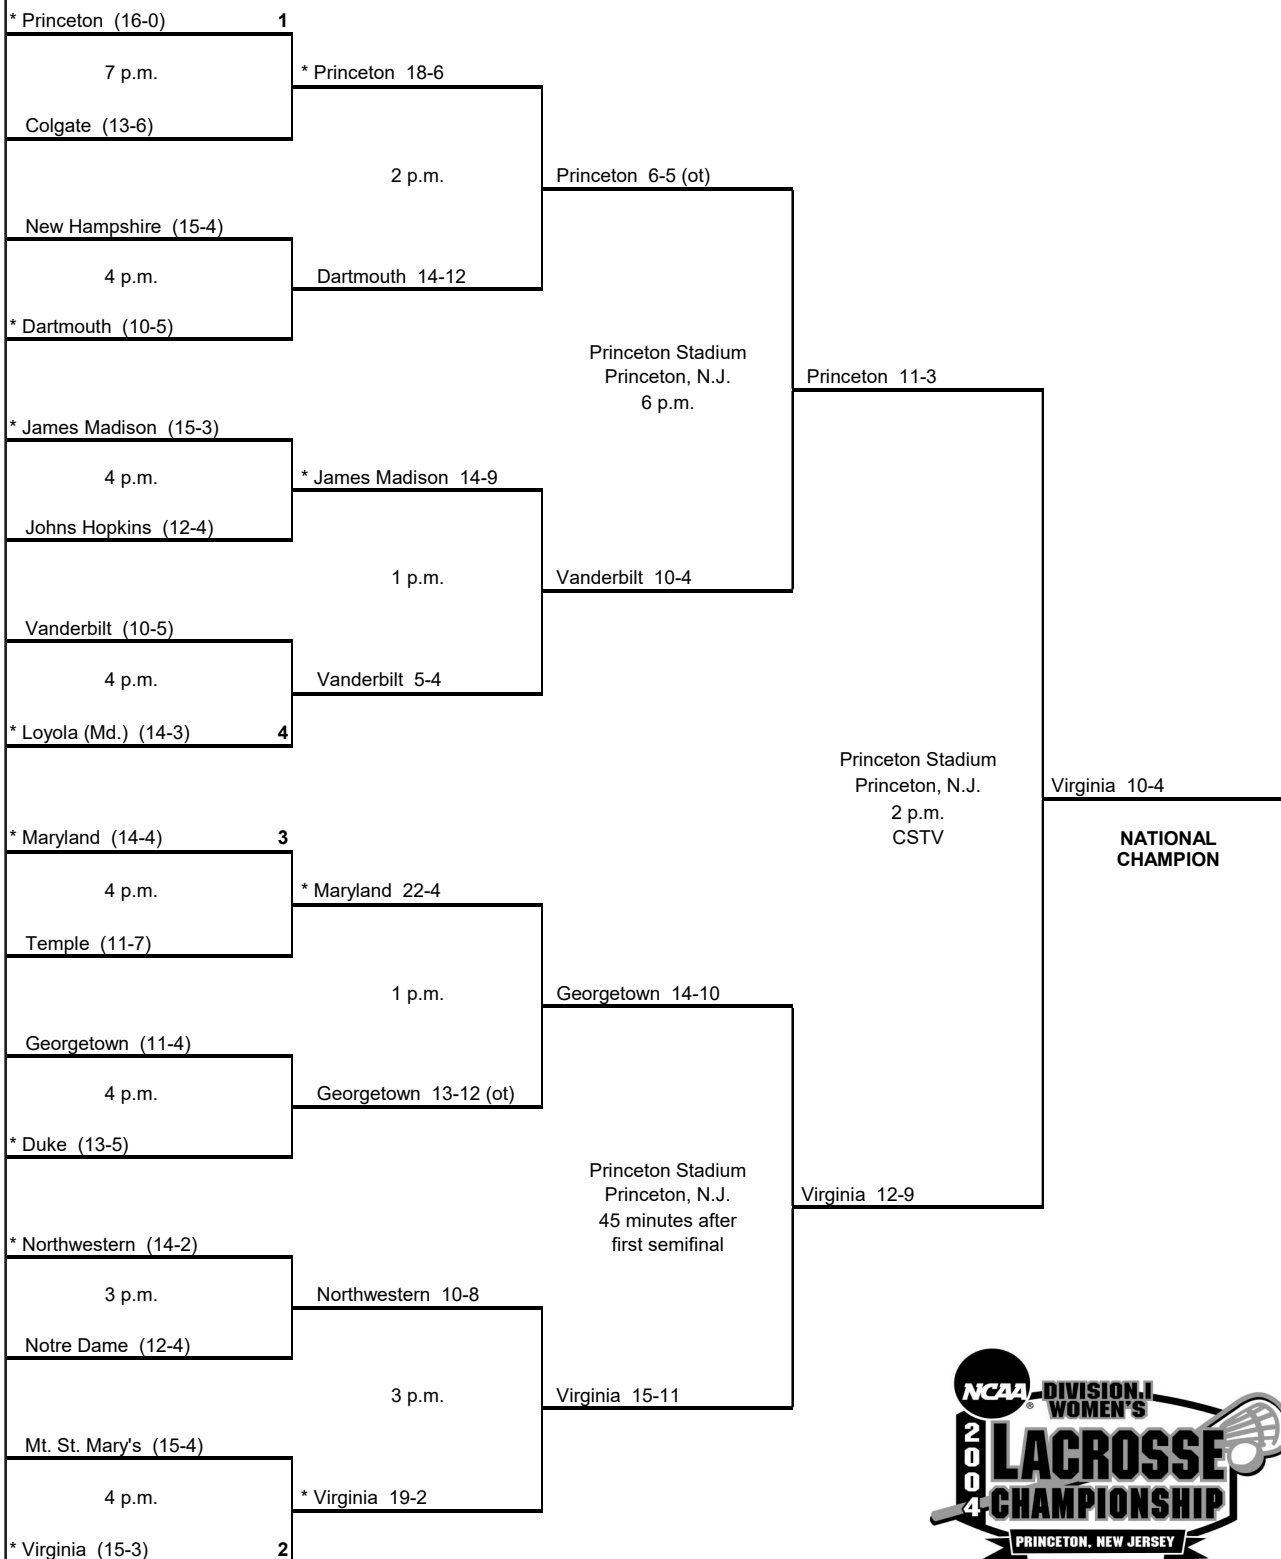

Quarterfinals
May 16

Semifinals
May 21

Final
May 23

* - Host Institution for Preliminary-Round Games
All Times Local Time

2005 NCAA Division I Women's LACROSSE CHAMPIONSHIP

First Round
May 12

Quarterfinals
May 15