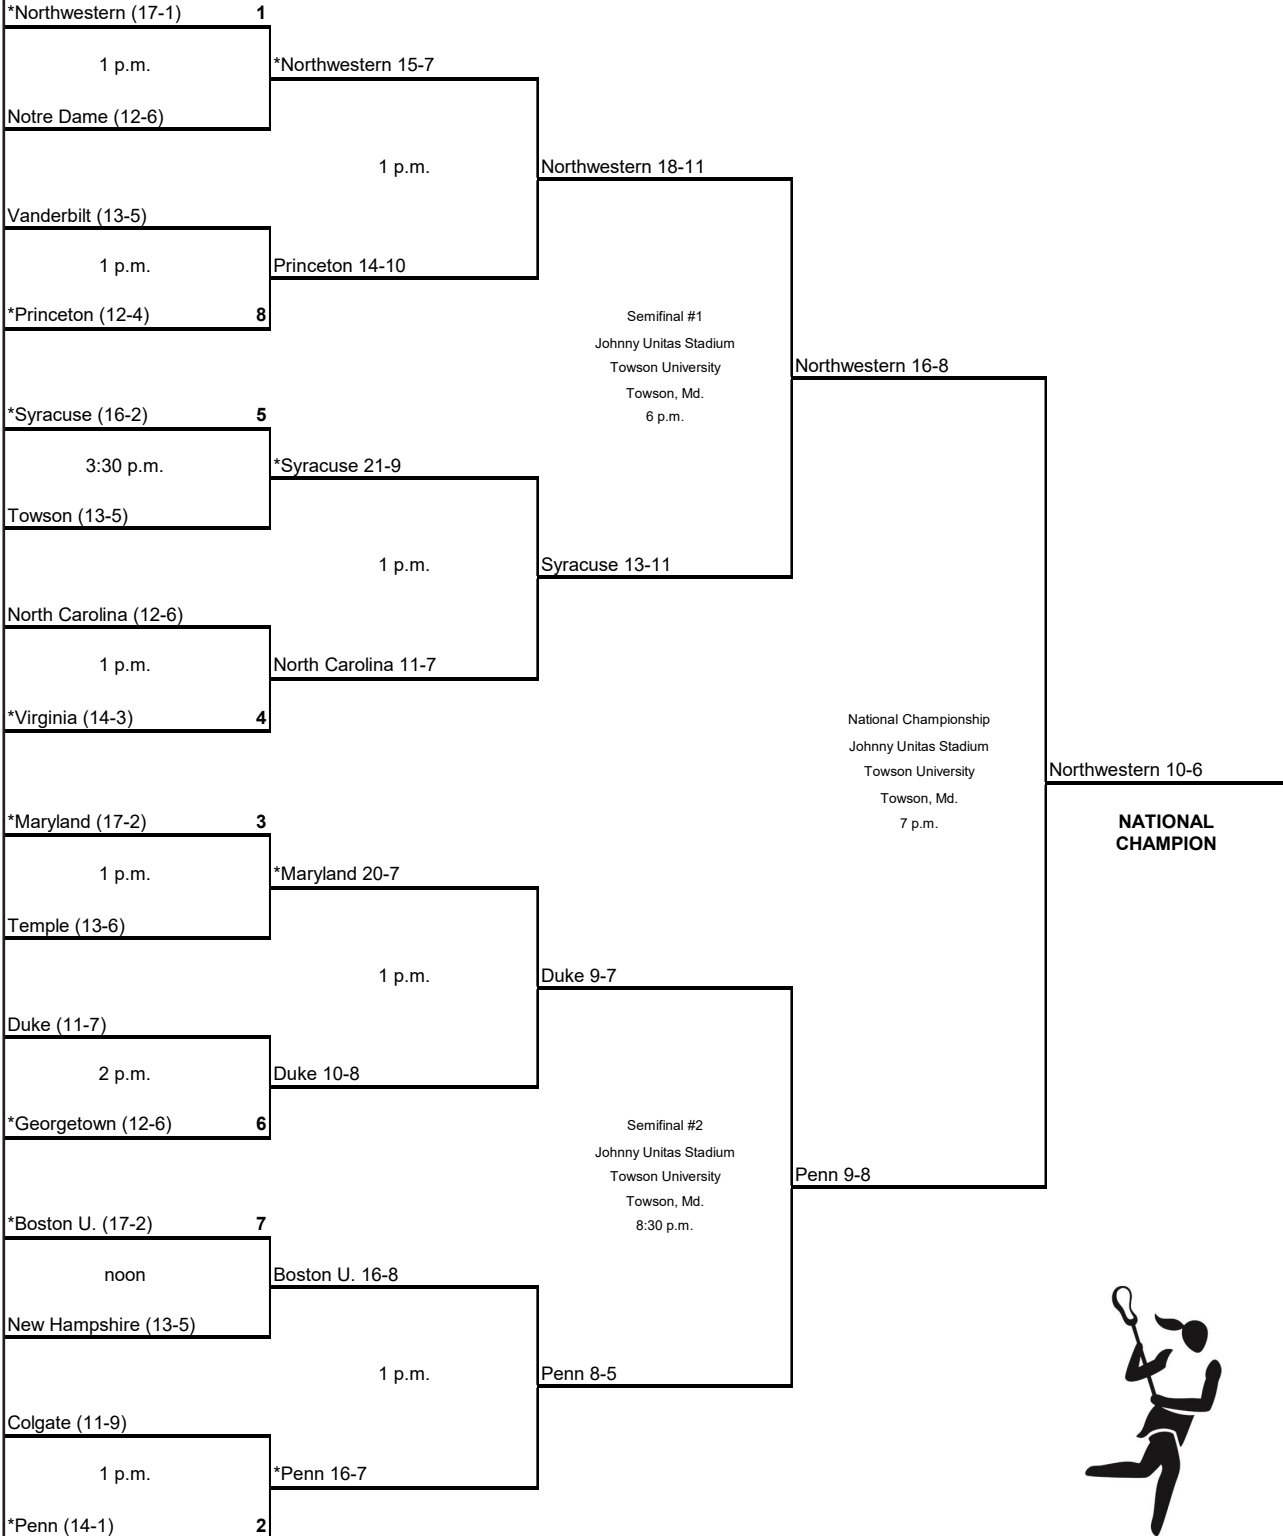

* - Host Institution for Preliminary-Round Games
All Times are Local Time

2008 NCAA Division I Women's LACROSSE CHAMPIONSHIP

First Round
May 11

Quarterfinals
May 17

Semifinals
May 23

Final
May 25

* - Host Institution for Preliminary-Round Games
All Times are Local Time