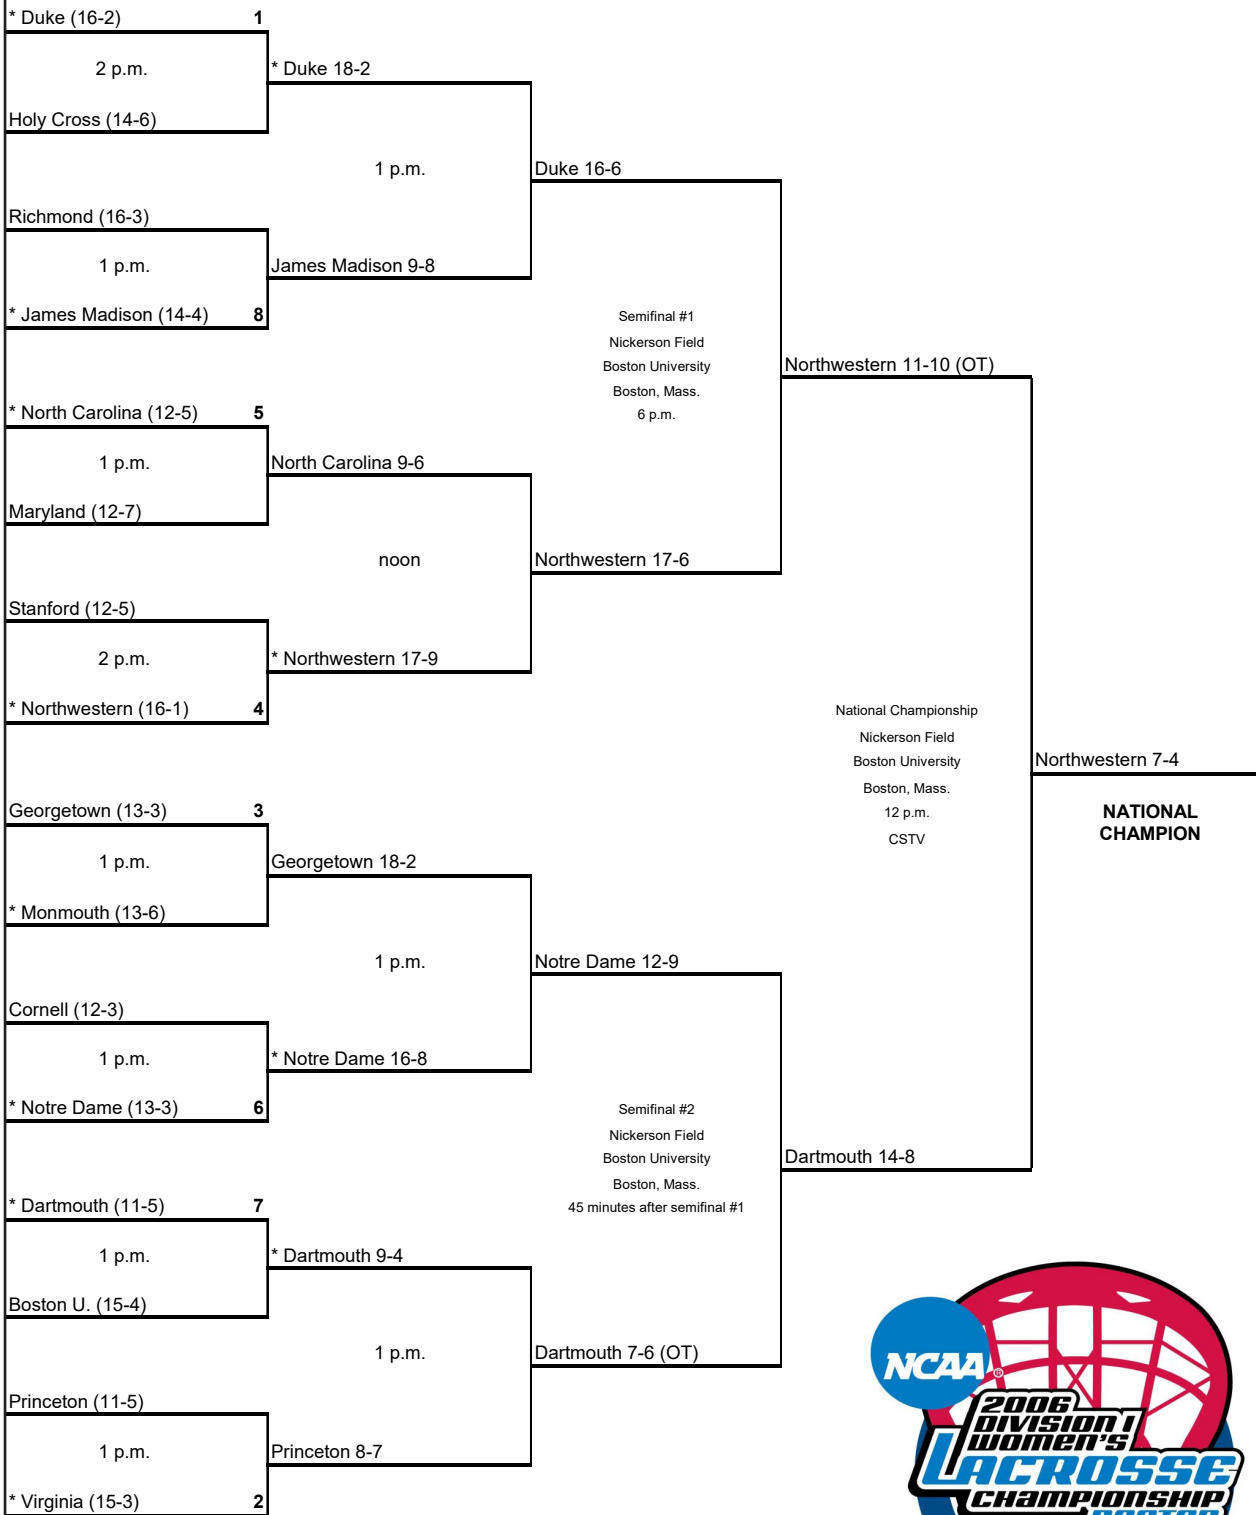

2006 NCAA Division I Women's LACROSSE CHAMPIONSHIP

First Round
May 14

Quarterfinals
May 20

Semifinals
May 26

Final
May 28

* - Host Institution for Preliminary-Round Games
All Times are Local Time