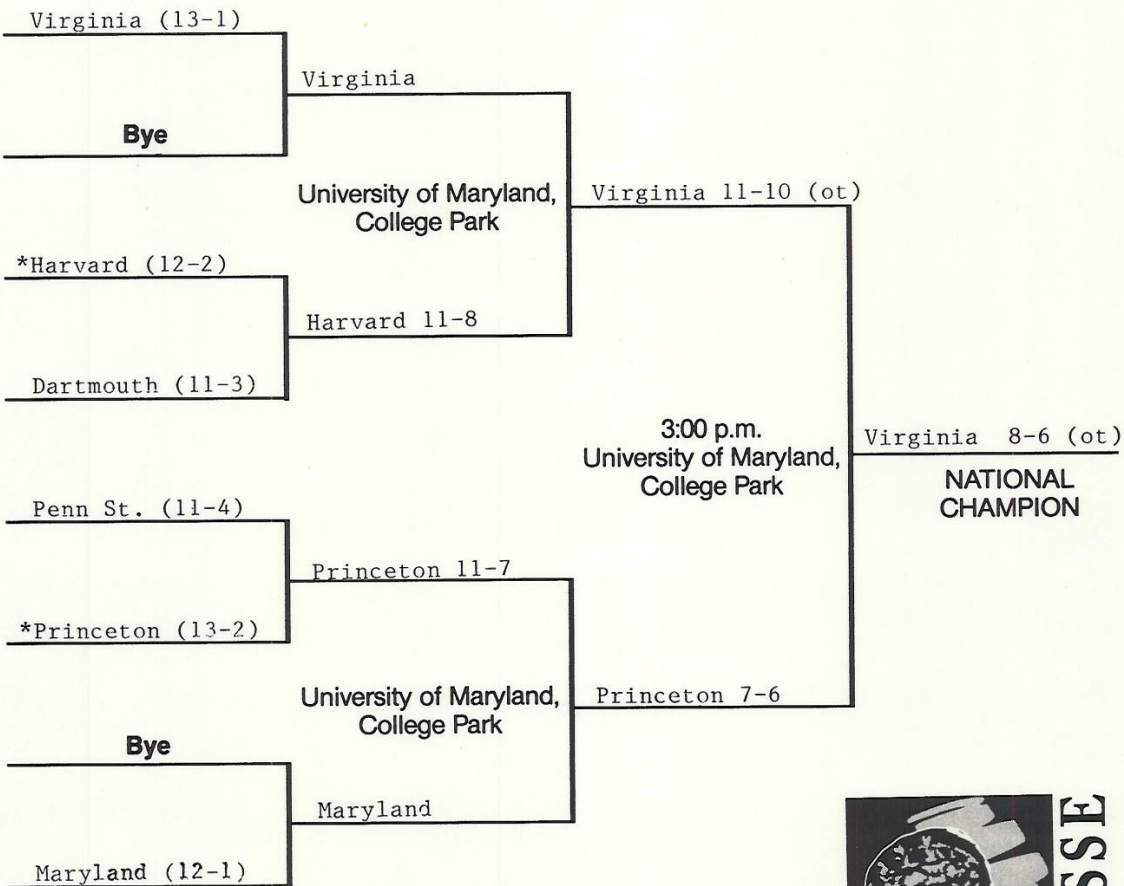

WOMEN'S NCAA
NATIONAL COLLEGIATE
CHAMPIONSHIPS

1993 National Collegiate Women's LACROSSE CHAMPIONSHIP

***First Round**
Saturday, May 8

Semifinals
Saturday, May 15

Championship
Sunday, May 16

*On-campus sites.