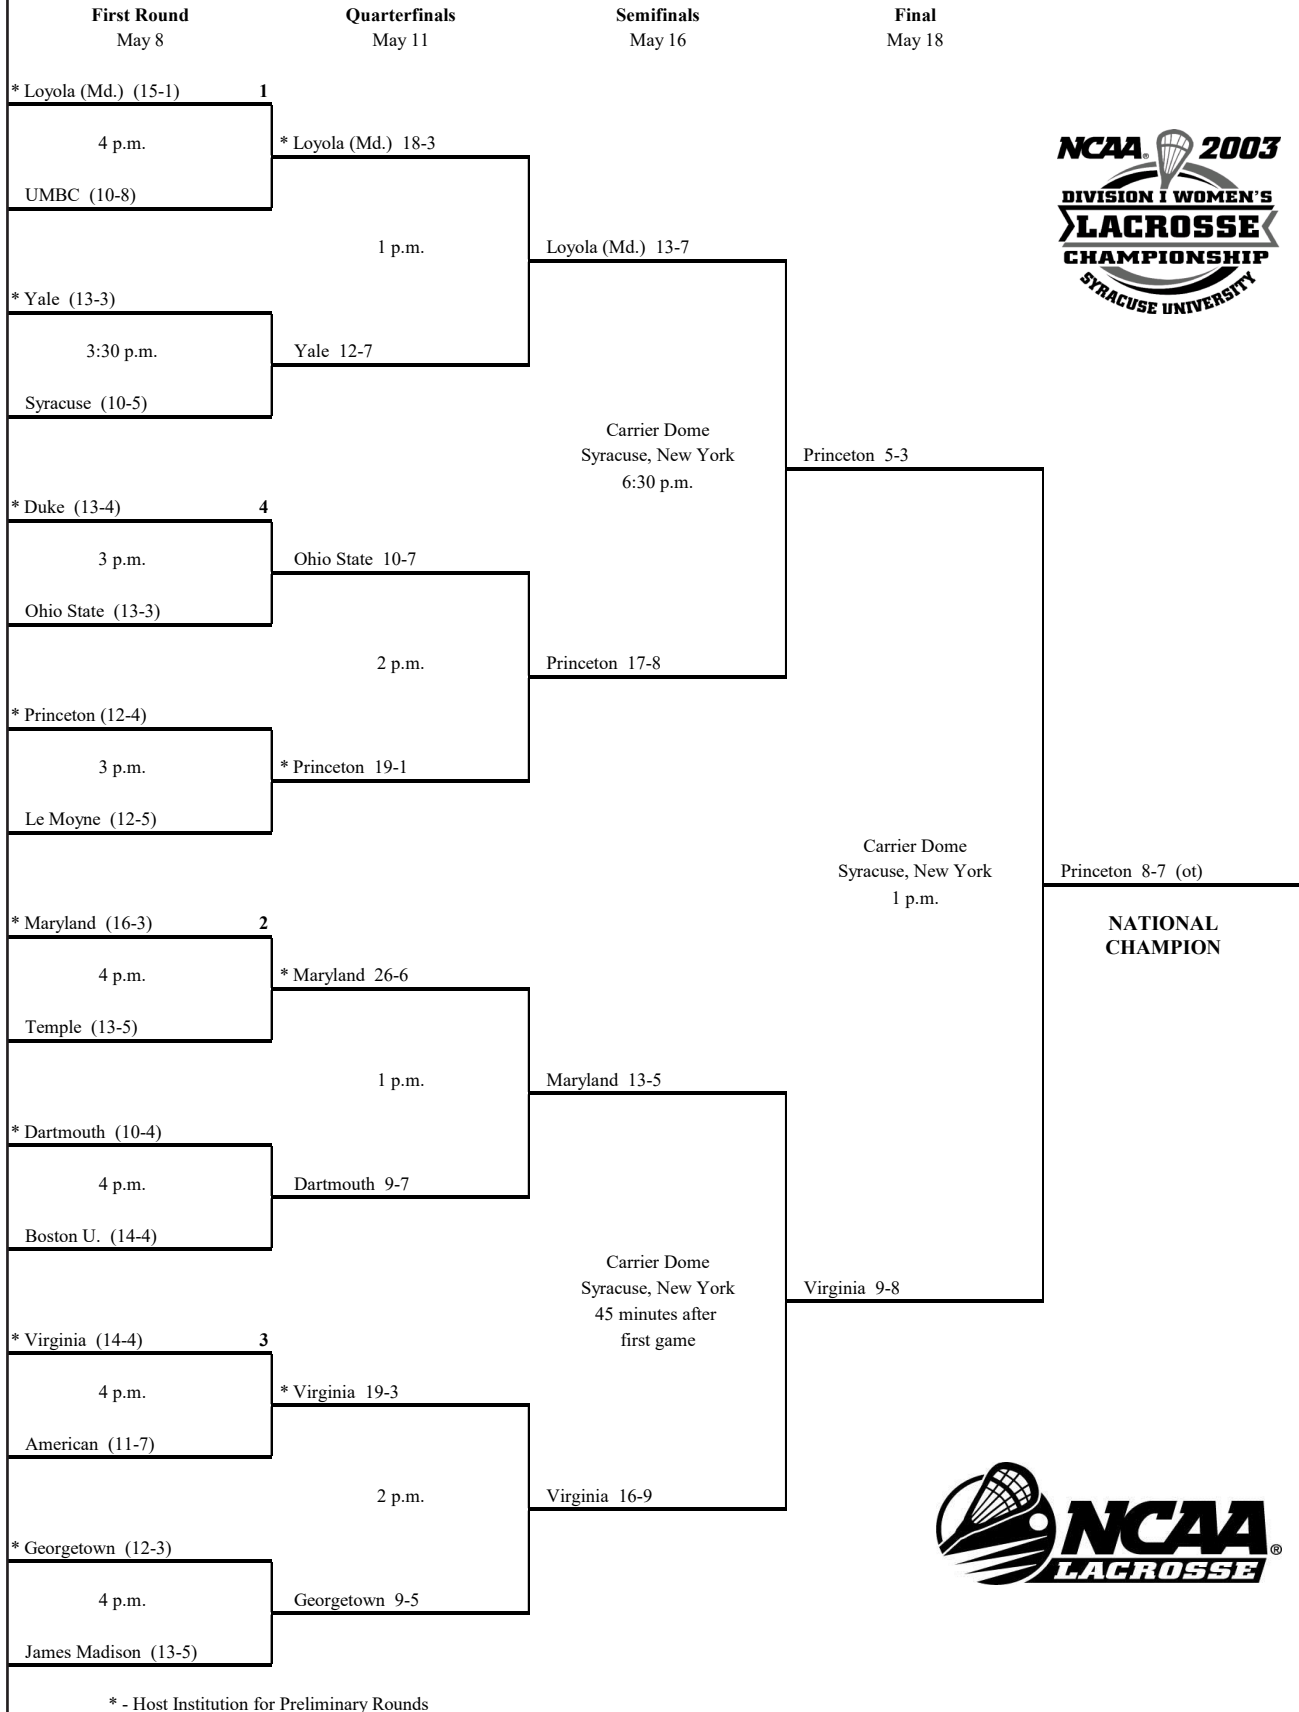

2003 NCAA Division I Women's LACROSSE CHAMPIONSHIP

* - Host Institution for Preliminary Rounds