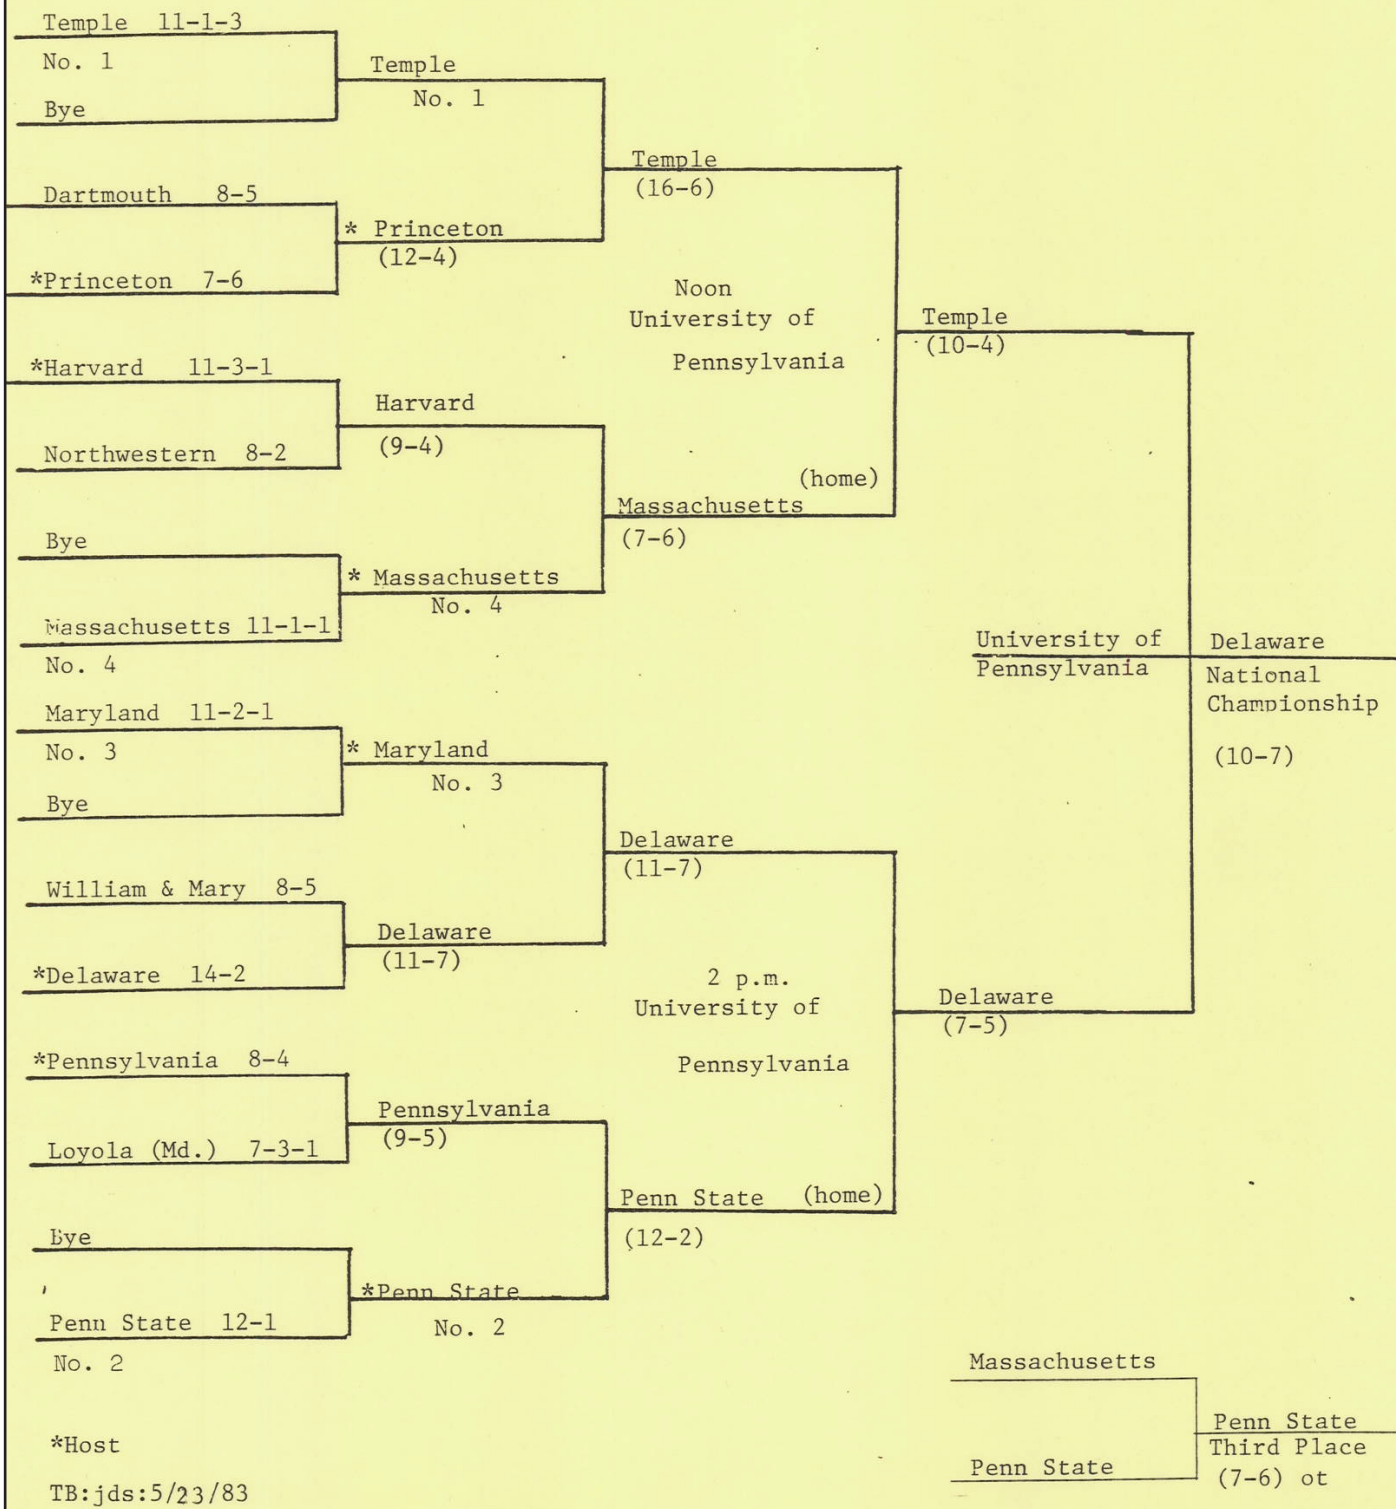

1983
WOMEN'S LACROSSE

First Round
Wednesday, May 11

Quarterfinals
Saturday, May 14

Semifinals
Saturday, May 21

Championship
Sunday, May 22