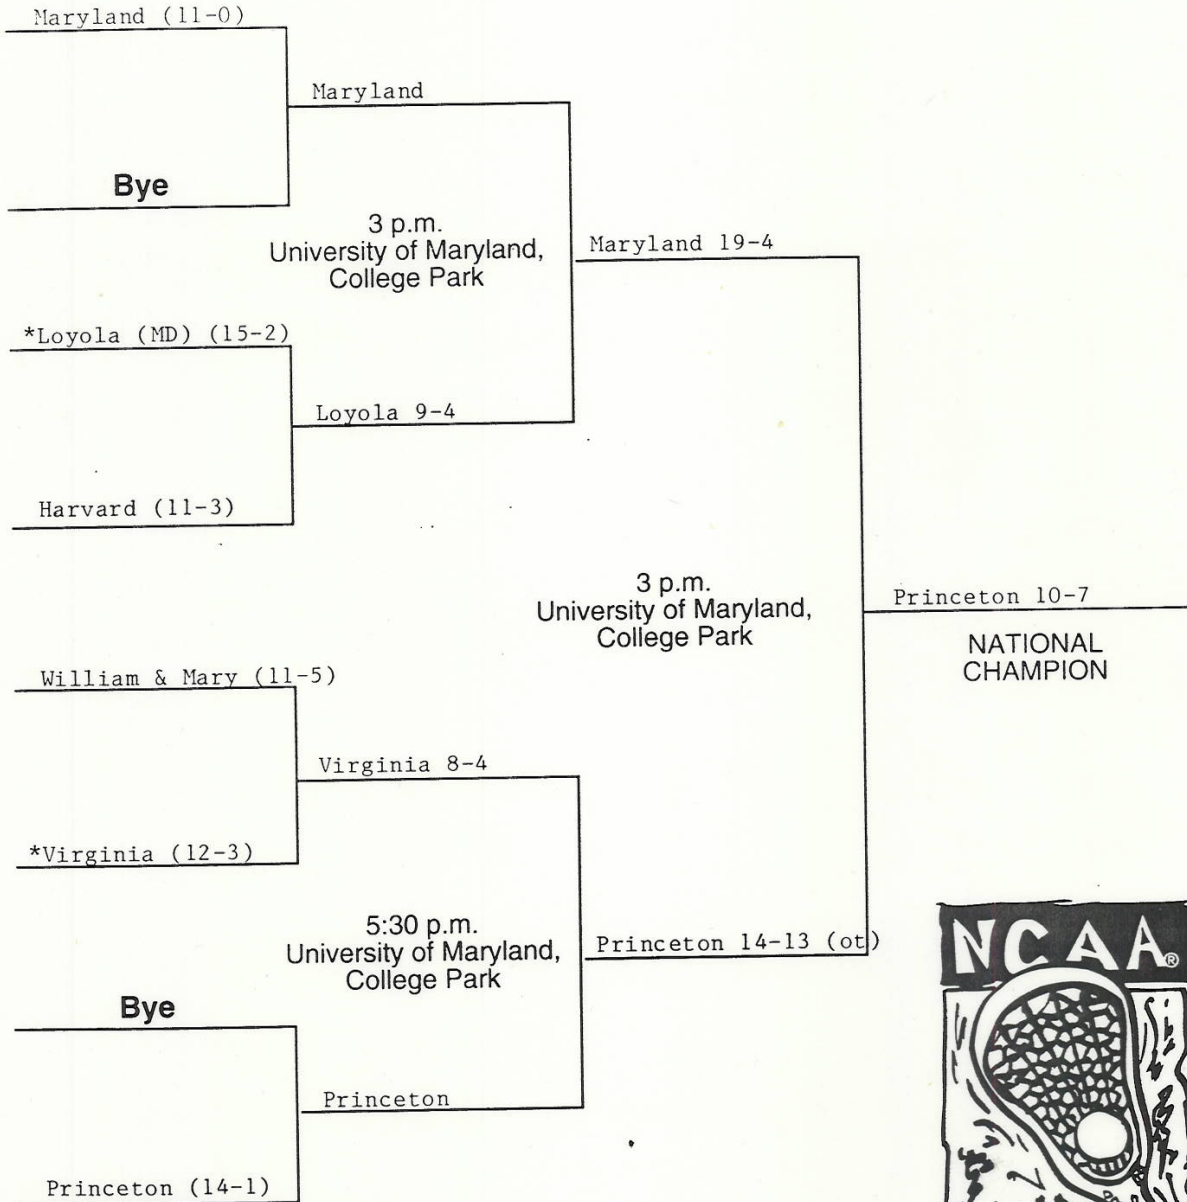

1994 National Collegiate Women's LACROSSE CHAMPIONSHIP

***FIRST ROUND**
Saturday, May 14

SEMIFINALS
Saturday, May 21

CHAMPIONSHIP
Sunday, May 22

1994 WOMEN'S CHAMPIONSHIPS

*On-campus sites

1995 National Collegiate Women's LACROSSE CHAMPIONSHIP