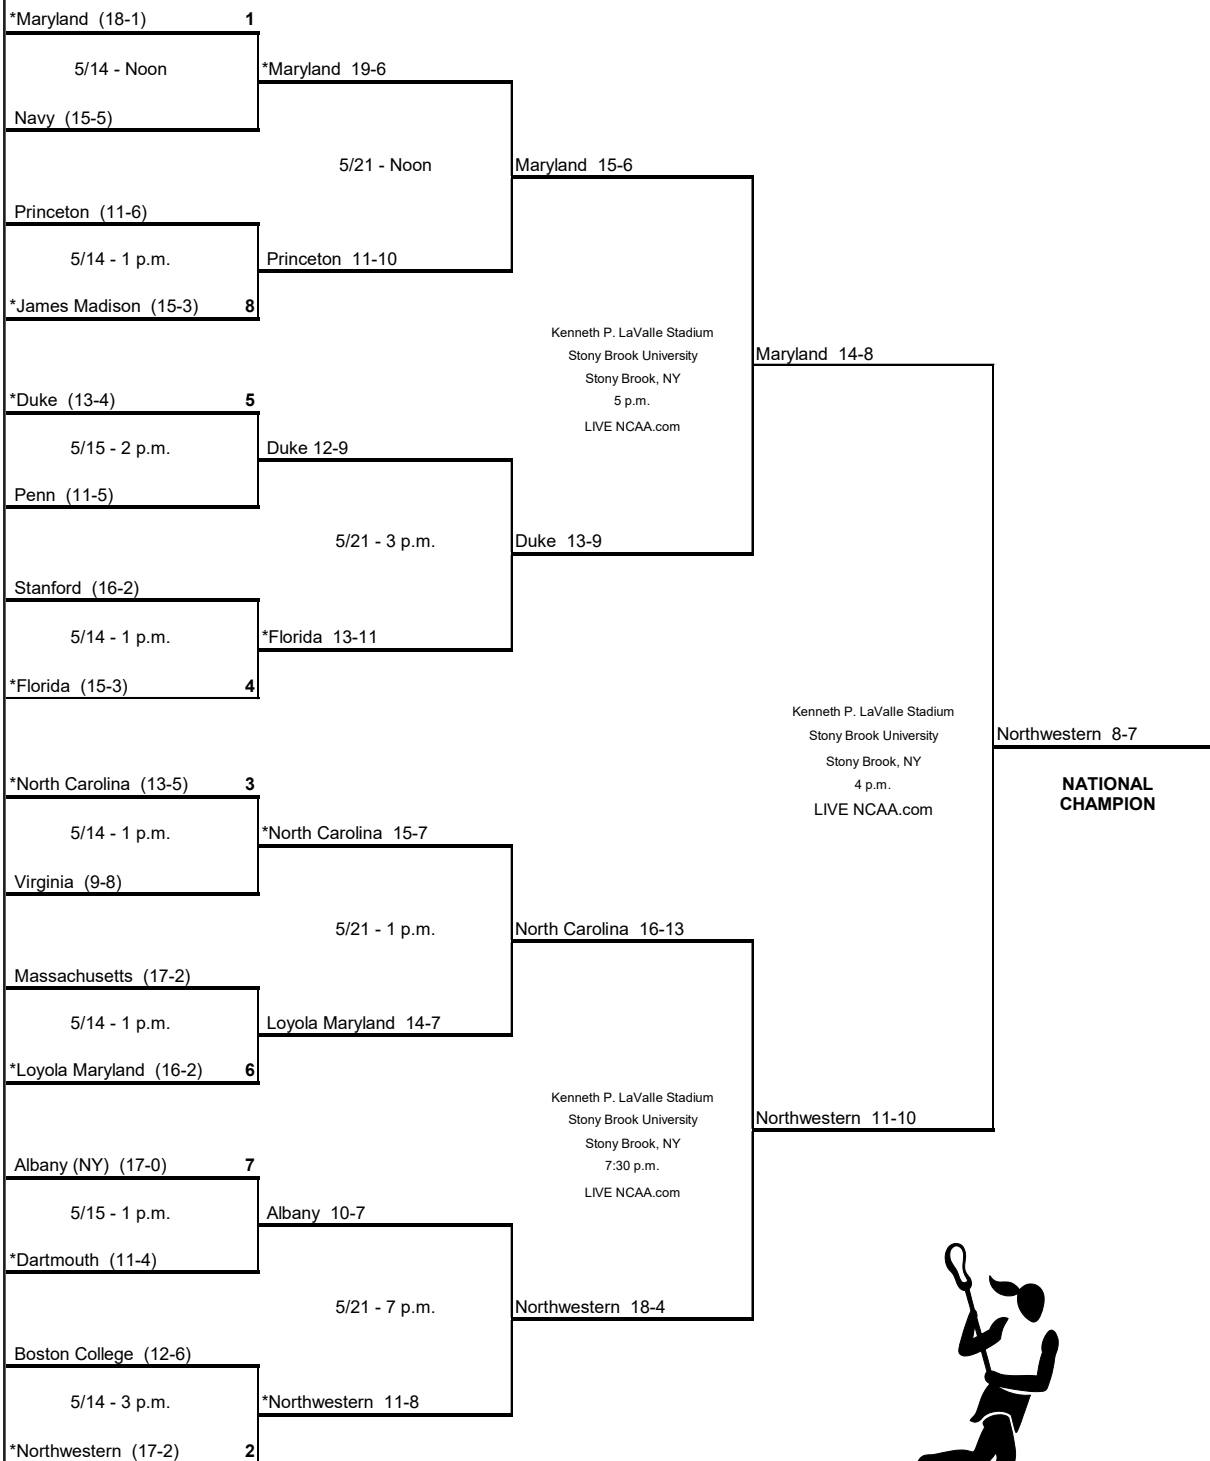

2011 NCAA Division I Women's LACROSSE CHAMPIONSHIP

First Round
May 14 or 15

Quarterfinals
May 21 or 22

Semifinals
May 27

Final
May 29

* - Host Institution for Preliminary-Round Games
All Times are Local Time
Semifinal #1 - 5 p.m.
Semifinal #2 - 37-39 minutes after the conclusion of Semifinal #1