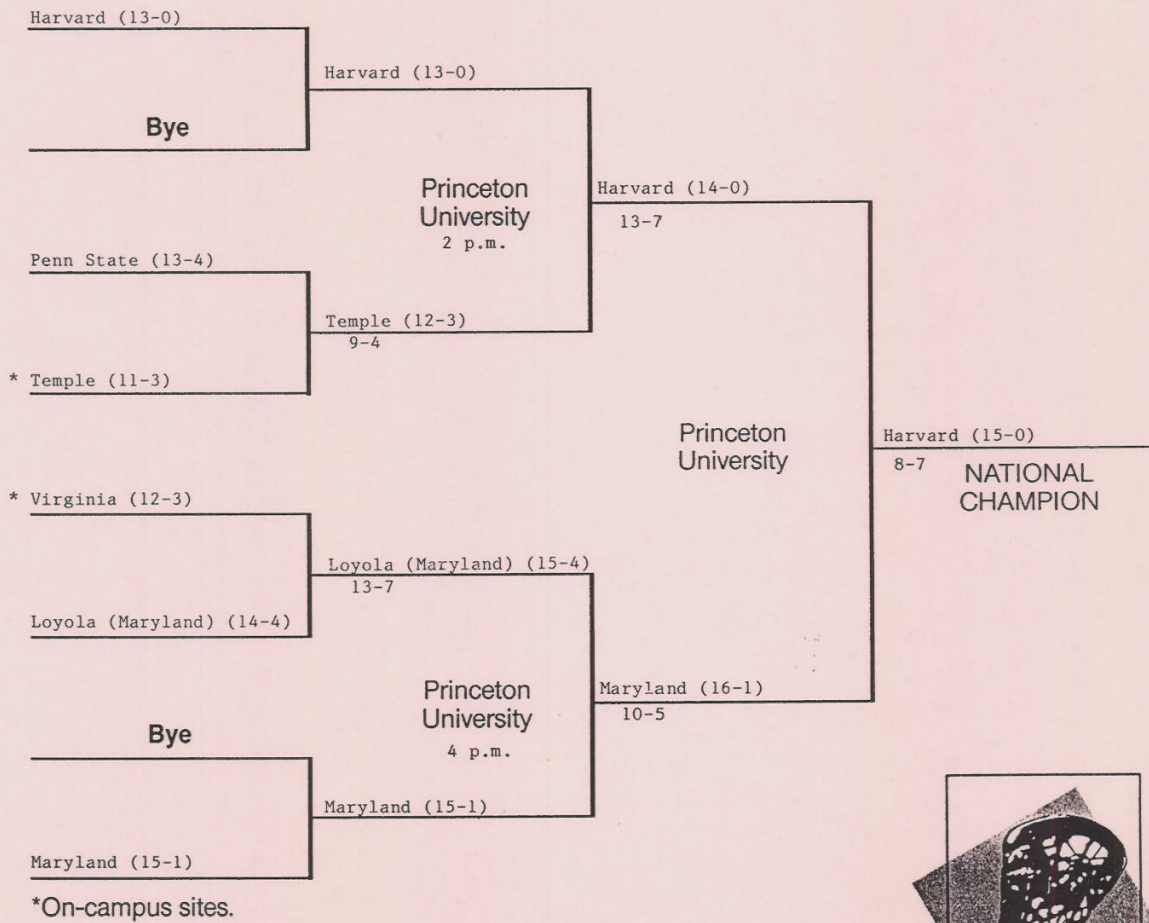

1990 National Collegiate Women's LACROSSE CHAMPIONSHIP

*First Round
Saturday, May 12

Semifinals
Saturday, May 19

Championship
Sunday, May 20