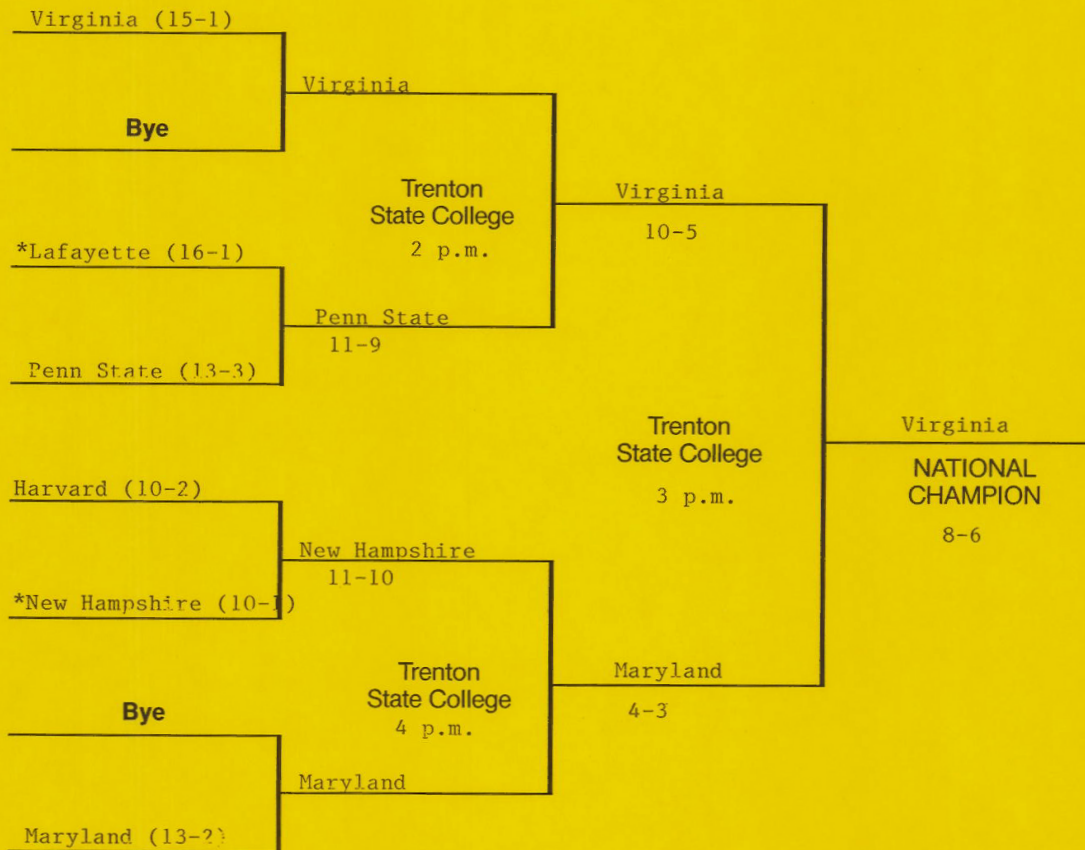

1991 National Collegiate Women's LACROSSE CHAMPIONSHIP

*First Round
Saturday, May 11

Semifinals
Saturday, May 18

Championship
Sunday, May 19

*On-campus sites.