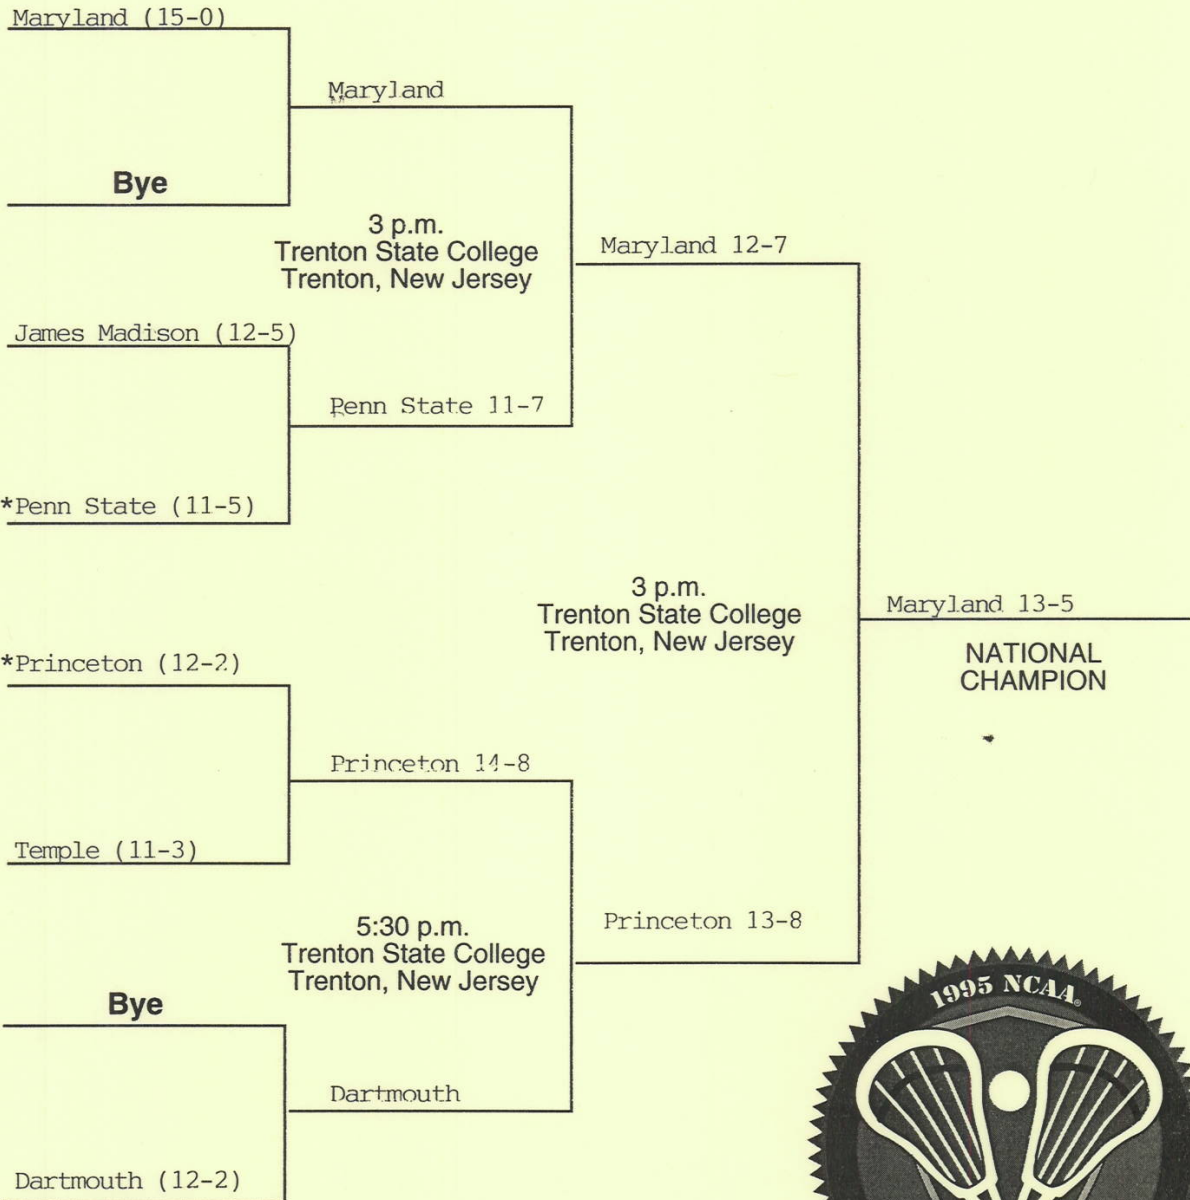

1995 National Collegiate Women's LACROSSE CHAMPIONSHIP

*FIRST ROUND
Saturday, May 13

SEMIFINALS
Saturday, May 20

CHAMPIONSHIP
Sunday, May 21

*On-campus sites