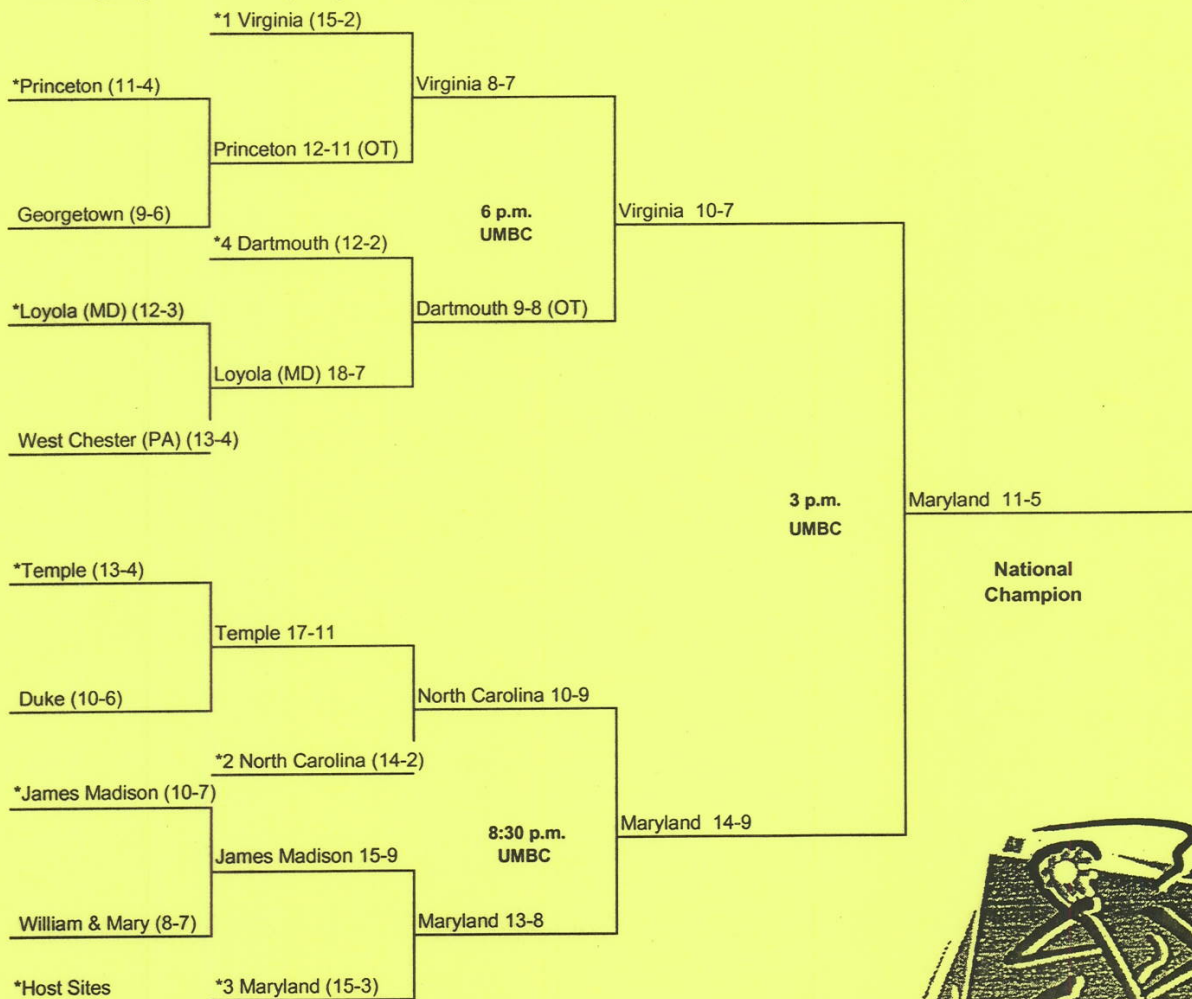

CHAMPIONSHIP
 Sunday, May 18

*Denotes host institution; times to be determined by hosts.

NCAA/5/19/97/psw

1998 National Collegiate Women's LACROSSE CHAMPIONSHIP

*** FIRST ROUND** **QUARTERFINALS** **SEMIFINALS** **CHAMPIONSHIP**
 Wednesday, May 6 Saturday, May 9 Friday, May 15 Sunday, May 17