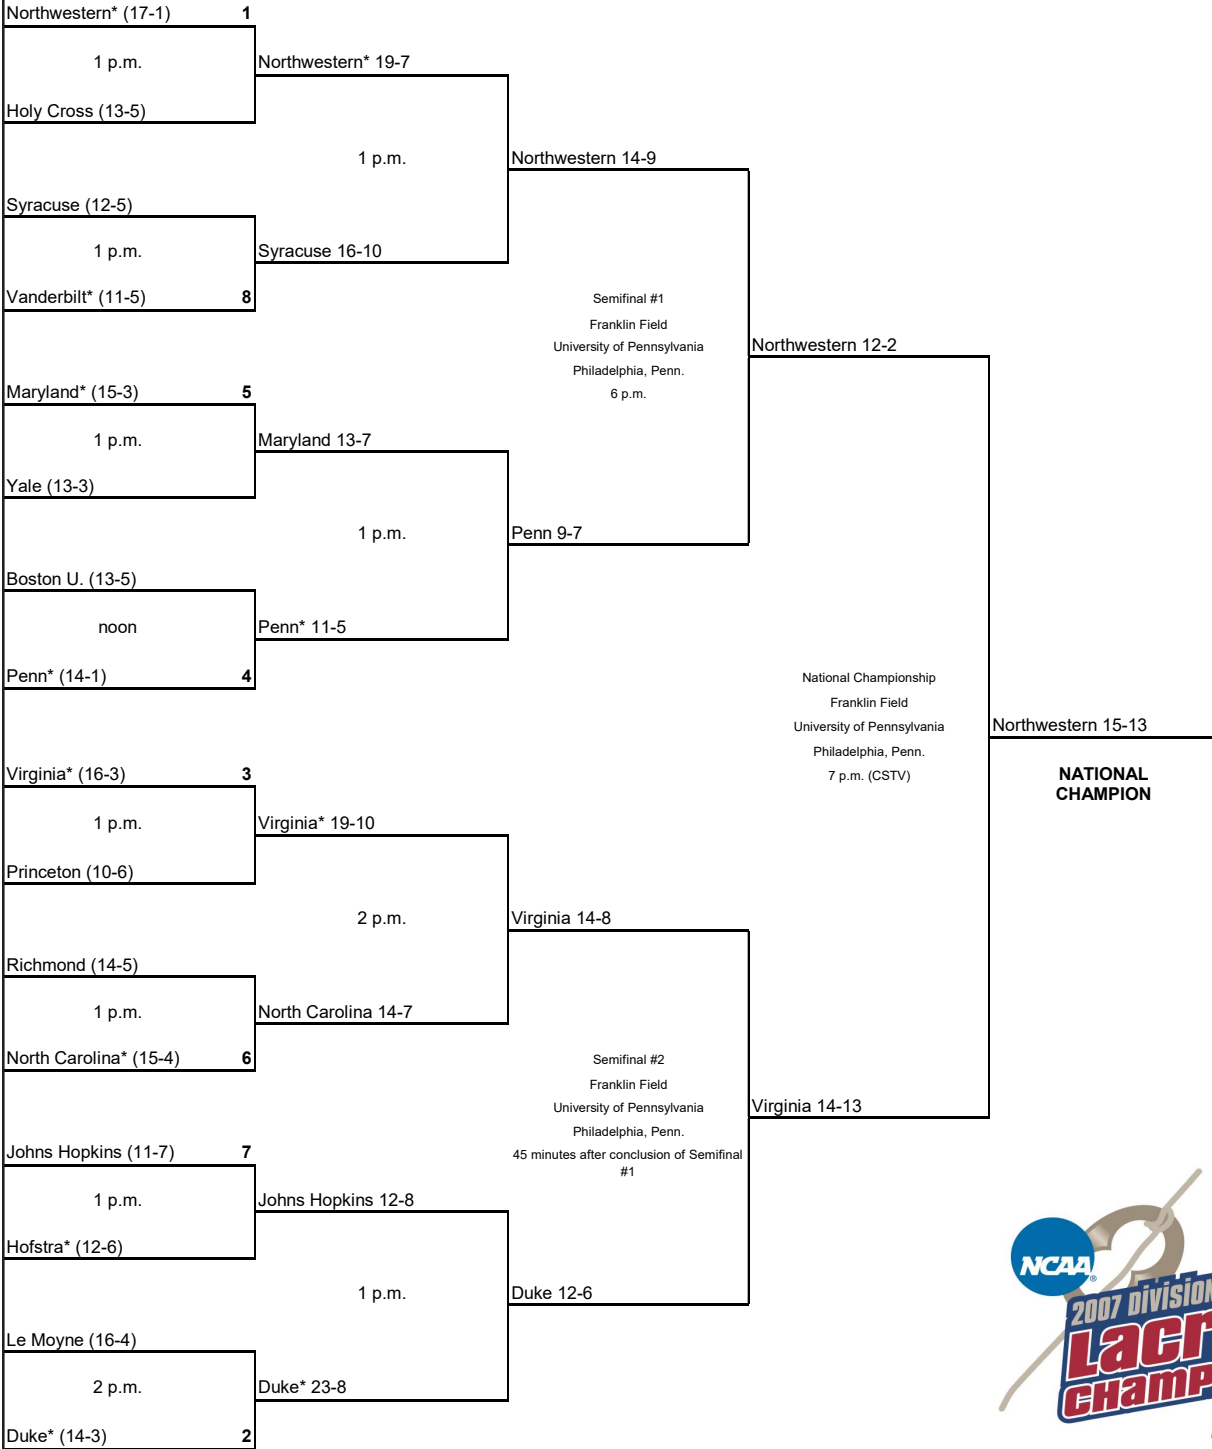

2007 NCAA Division I Women's LACROSSE CHAMPIONSHIP

First Round
May 13

Quarterfinals
May 19

Semifinals
May 25

Final
May 27

* - Host Institution for Preliminary-Round Games
All Times are Local Time