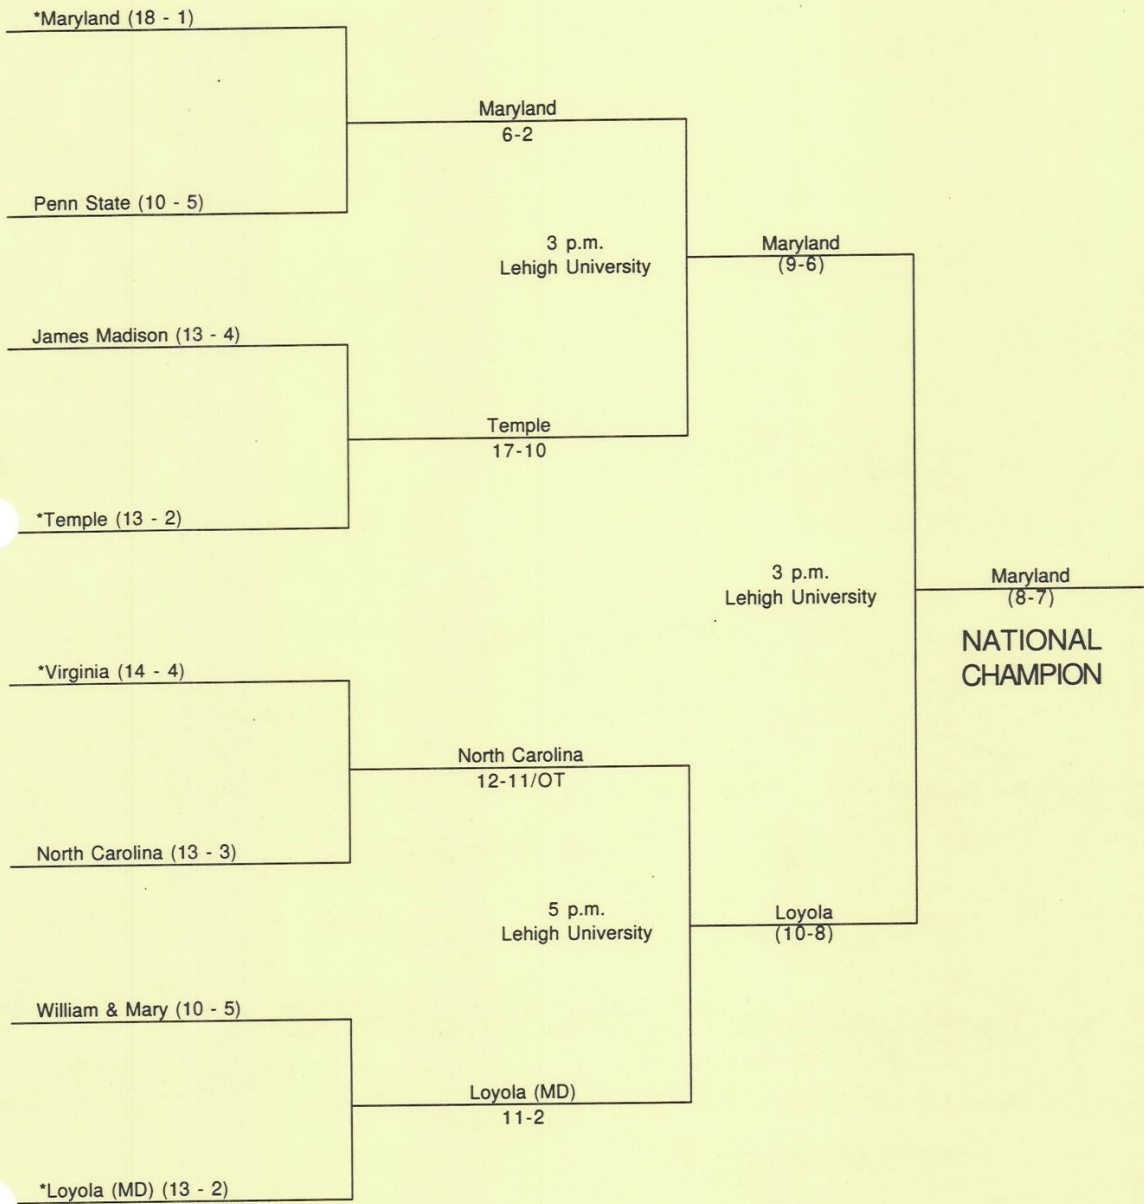

1997 National Collegiate Women's
LACROSSE
CHAMPIONSHIP

FIRST ROUND
Saturday, May 10

SEMIFINALS
Saturday, May 17

CHAMPIONSHIP
Sunday, May 18

*Denotes host institution; times to be determined by hosts.

NCAA/5/19/97/psw