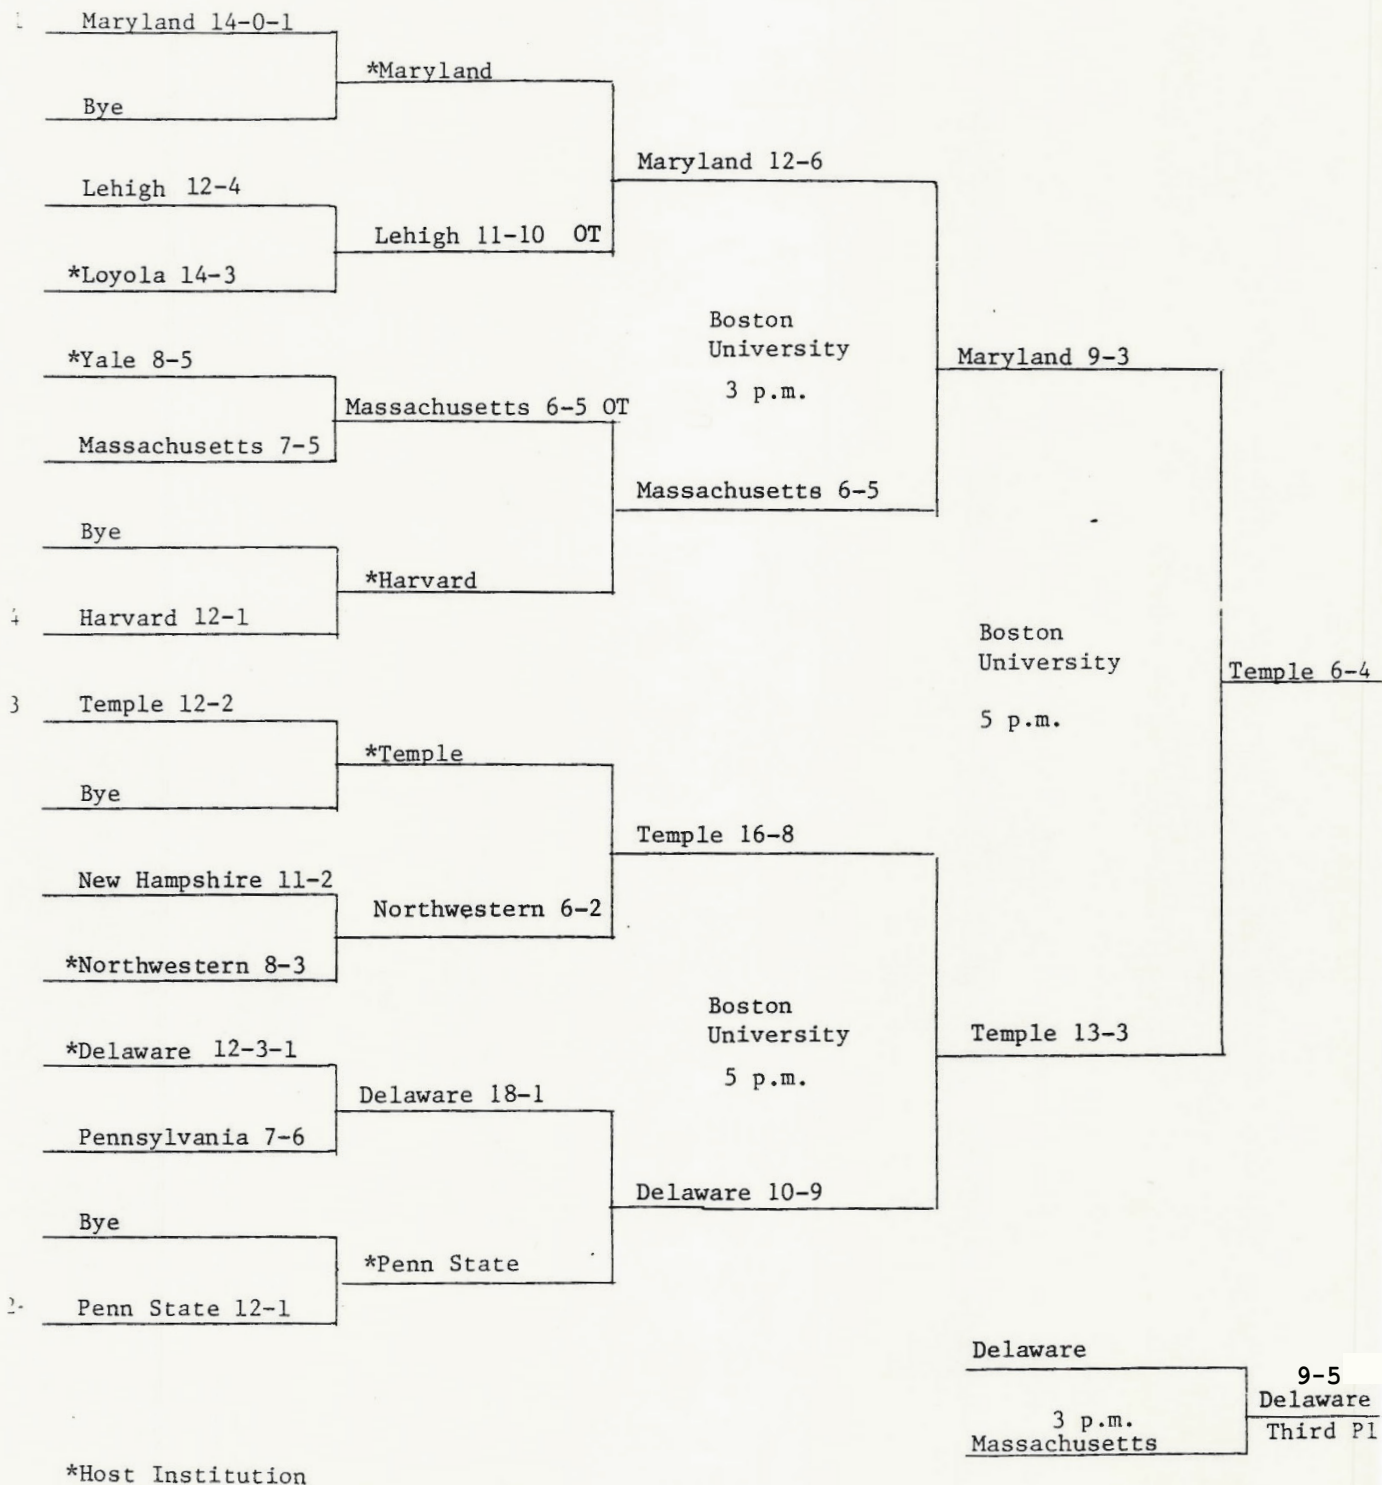

1984 NATIONAL COLLEGIATE WOMEN'S LACROSSE CHAMPIONSHIP

First Round
Wednesday, May 9

Quarterfinals
Saturday, May 12

Semifinals
Saturday, May 19

Championship
Sunday, May 20