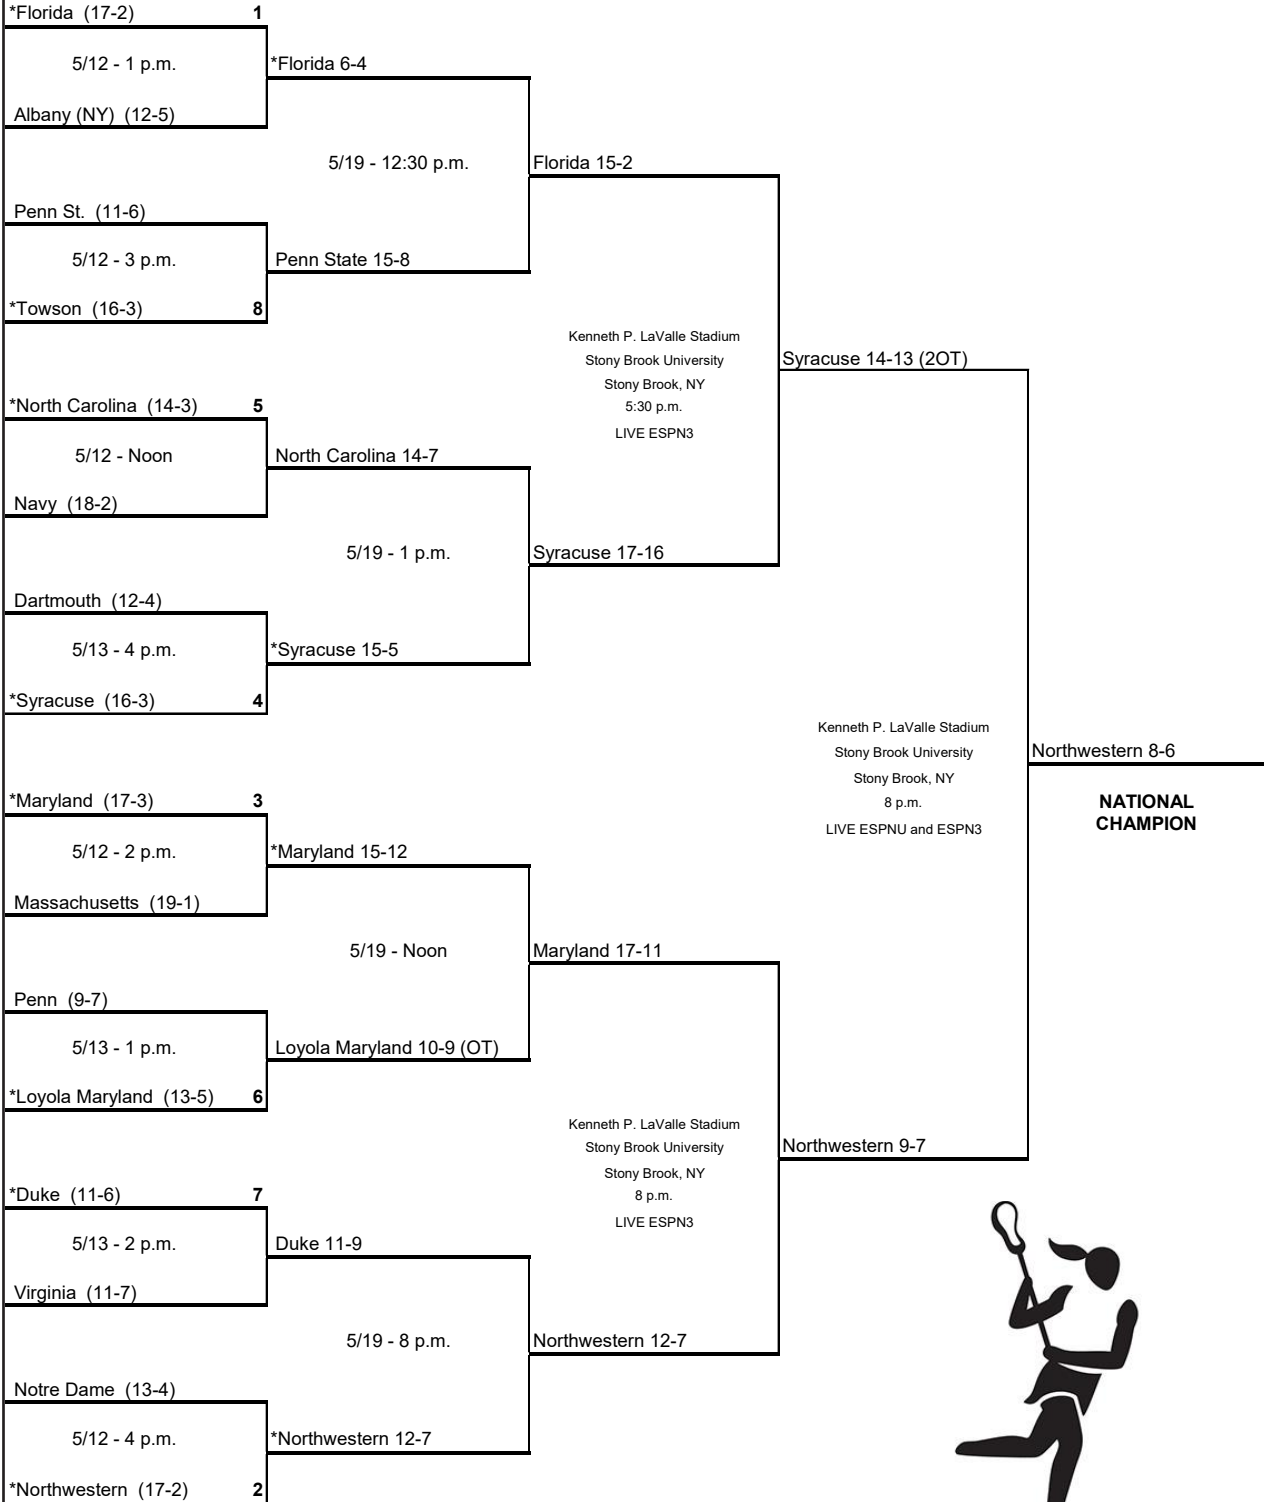

2012 NCAA Division I Women's LACROSSE CHAMPIONSHIP

First Round
May 12 or 13

Quarterfinals
May 19 or 20

Semifinals
May 25

Final
May 27

* - Host Institution for Preliminary-Round Games
All Times are Eastern time
Semifinal #1 - 5:30 p.m.
Semifinal #2 - 37-39 minutes after the conclusion of Semifinal #1