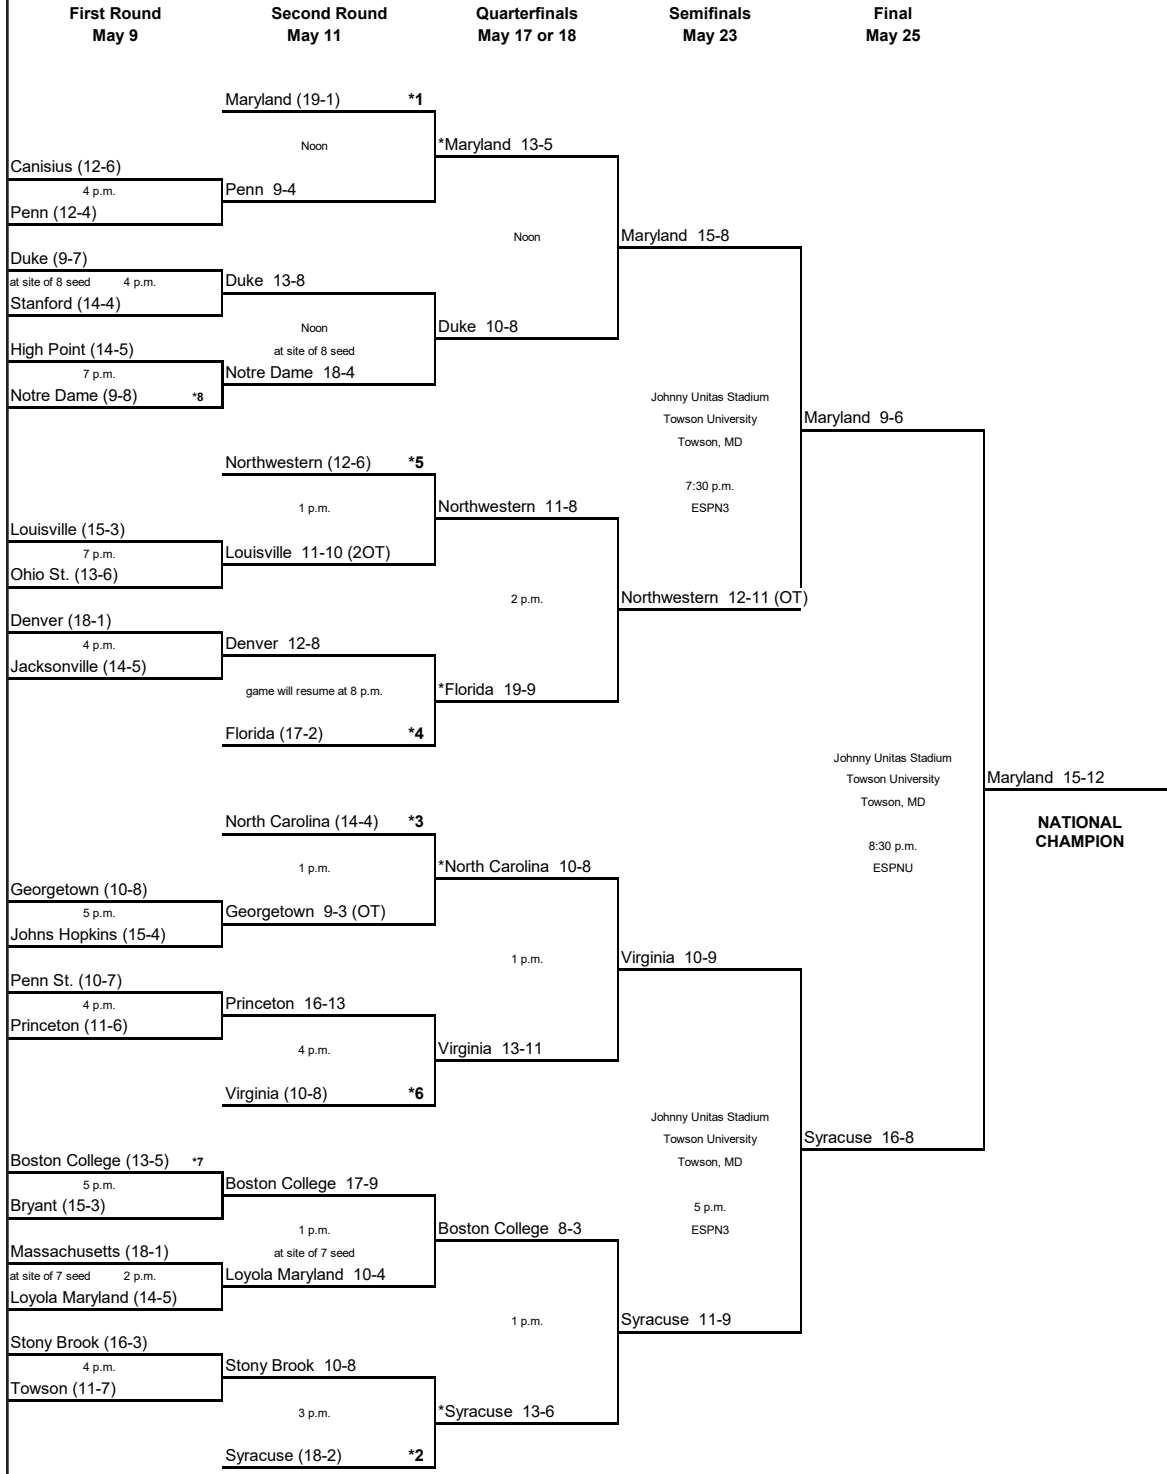

2014 NCAA Division I Women's LACROSSE CHAMPIONSHIP

*denotes host
ALL TIMES LOCAL

First- and second-round games held at the same site (three teams at the host sites of the top 6 seeds and four teams at the host sites of seeds 7 and 8; games played Friday and Sunday).