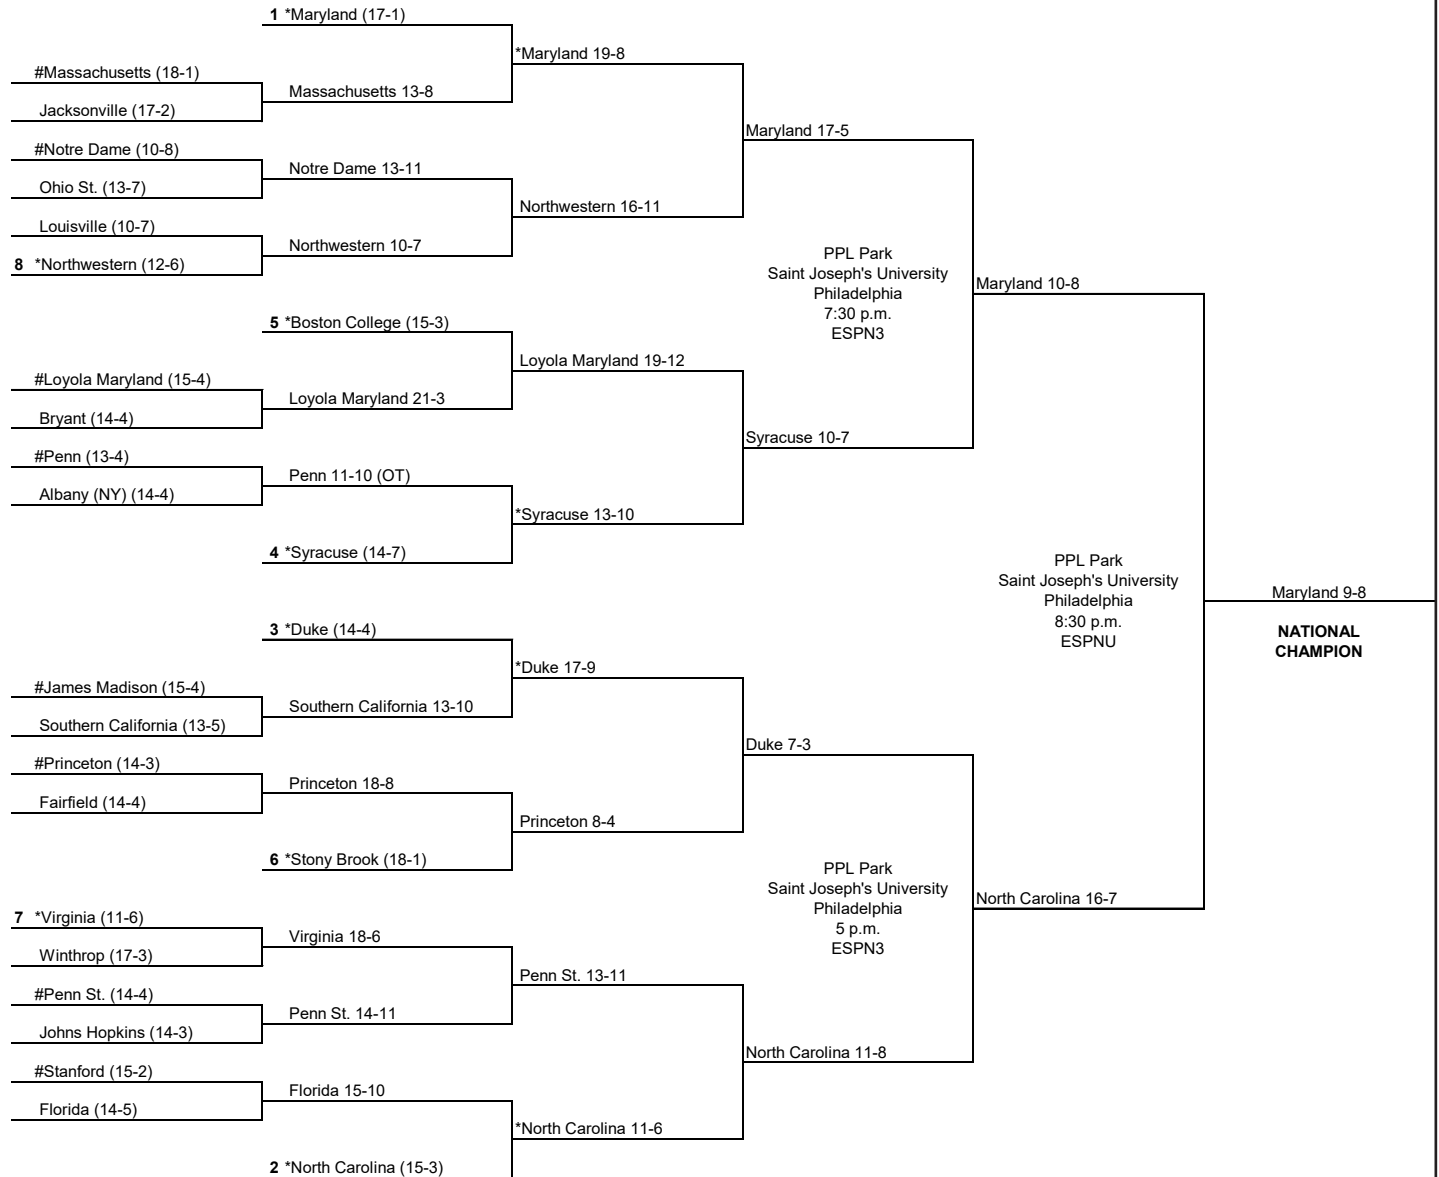

2015 NCAA Division I Women's Lacrosse Championship

First Round
May 8

Second Round
May 10

Quarterfinals
May 16 or 17

Semifinals
May 22

Championship
May 24

* Host Institution
 # Home team in the non-seeded game
 First- and second-round games held at the same site:
 **Three teams at the host sites of the top-6 seeds
 **Four teams at the host sites of the seven and eight seeds
 First- and second-round games played Friday and Sunday.