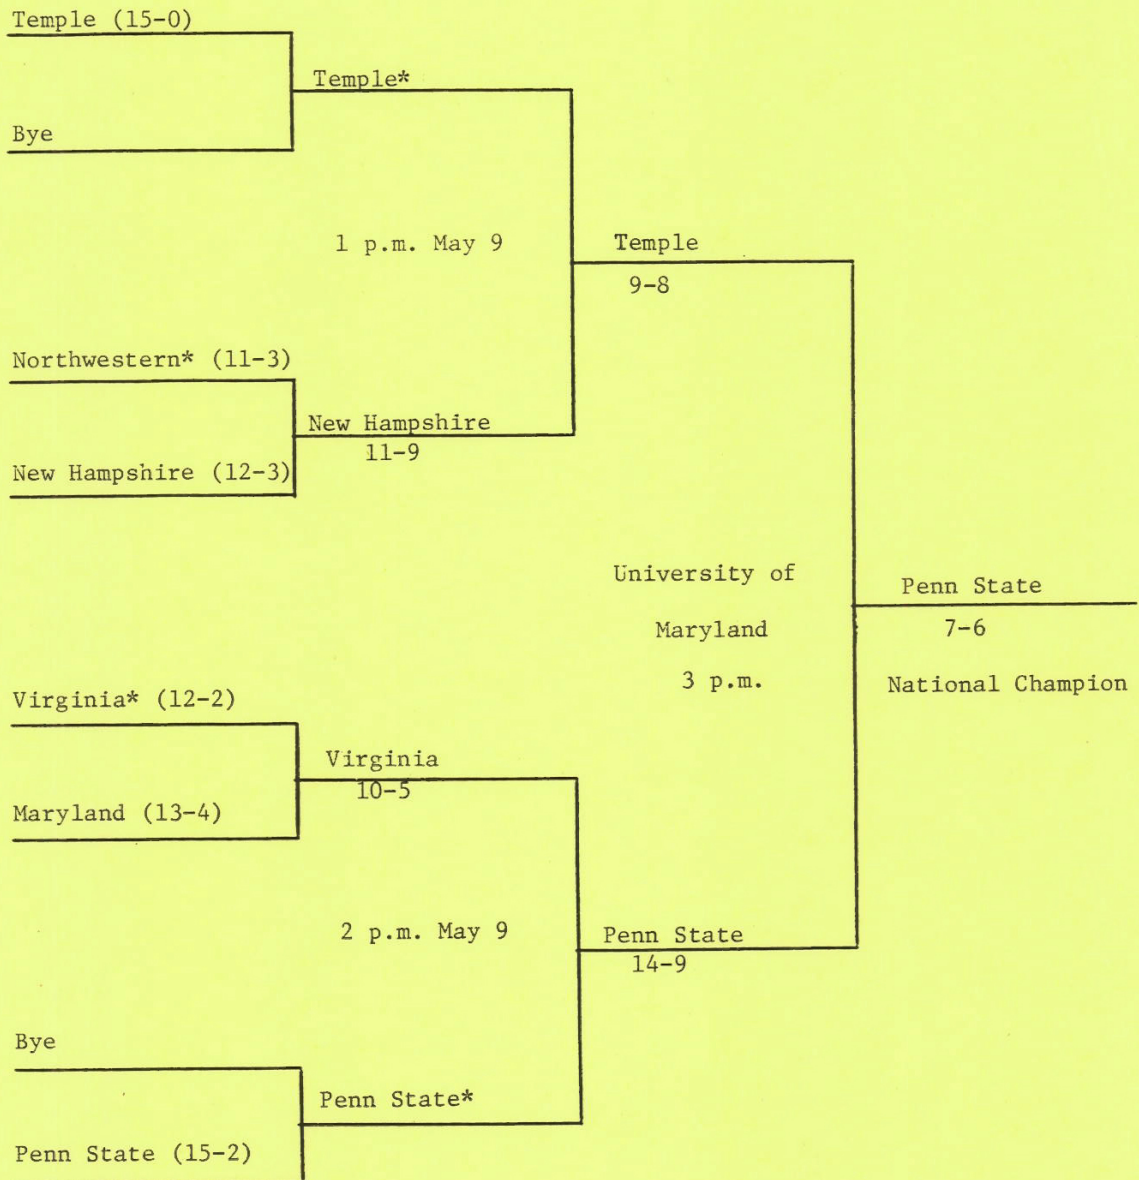

First Round

Wednesday, May 6

Semifinals

Saturday, May 9
or Sunday, May 10

Championship

Saturday, May 16

*Host institution

1988 National Collegiate Women's LACROSSE CHAMPIONSHIP