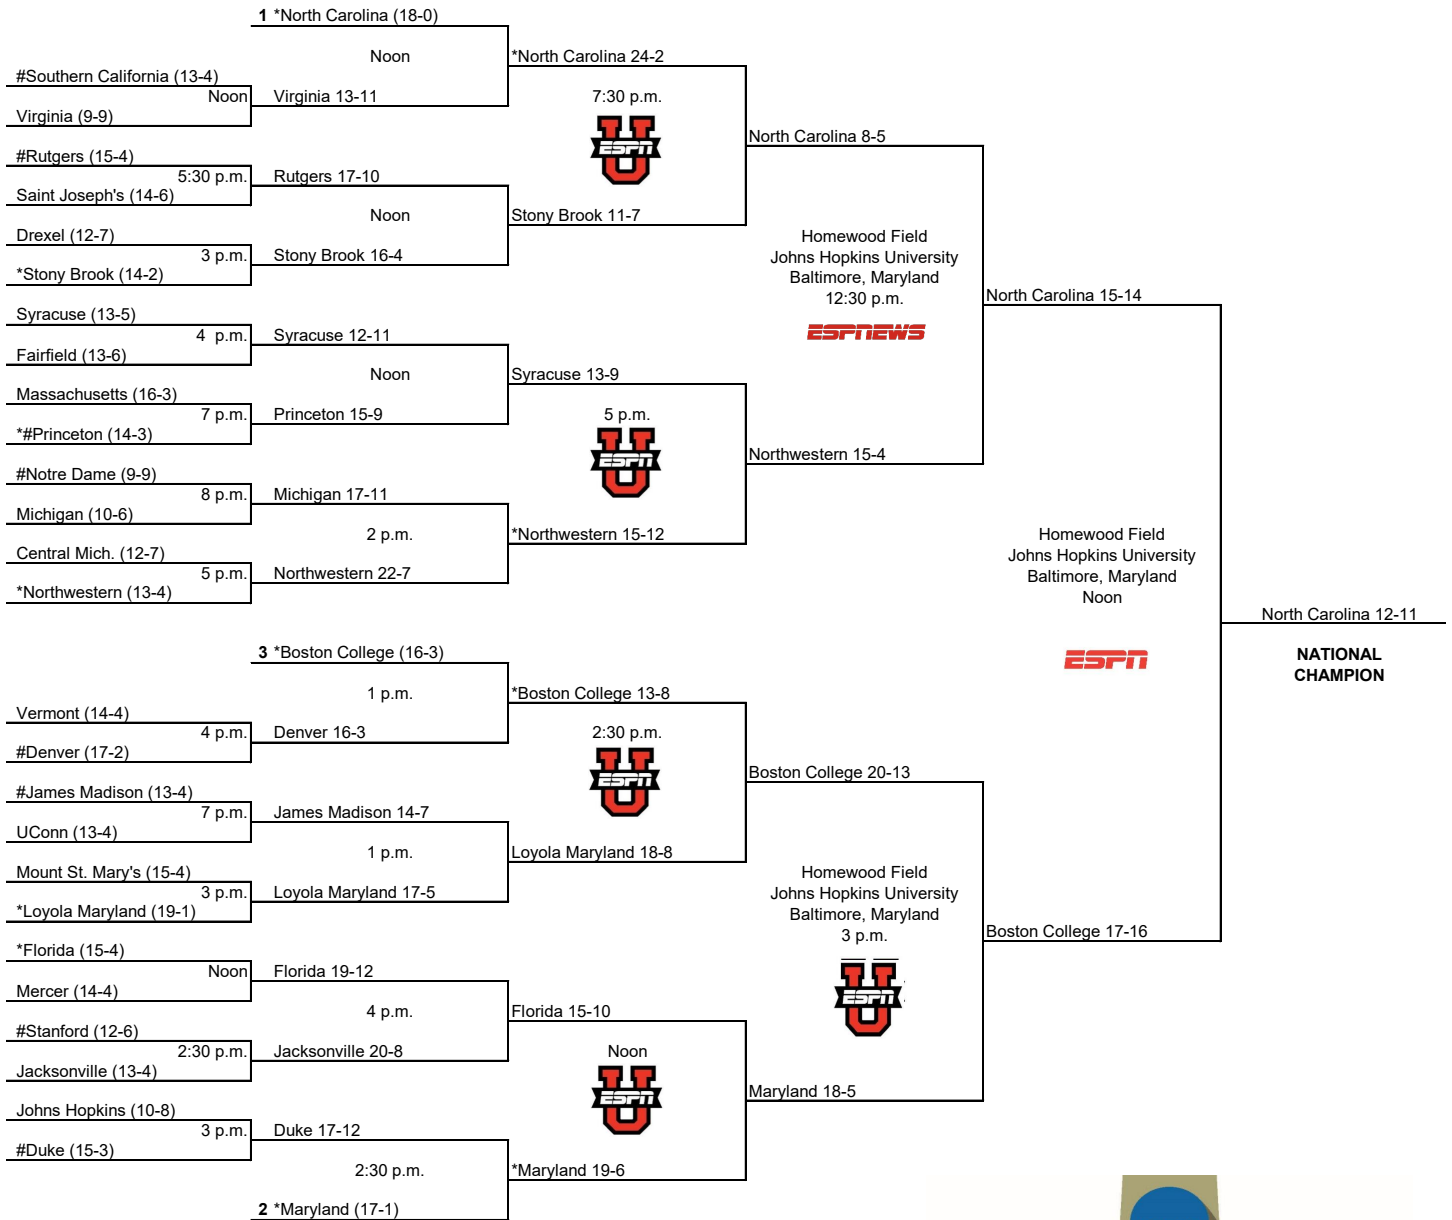

First Round
May 13
all games on

Second Round
May 15
all games on

Quarterfinals
May 19

Semifinals
May 27

Championship
May 29

ESPN+

ESPN+

Host Institution
Home team in the non-seeded game
first- and second-round games held at the same site:
**Three teams at the host sites of the top-3 seeds
**Four teams at the host sites of the 4-8 seeds