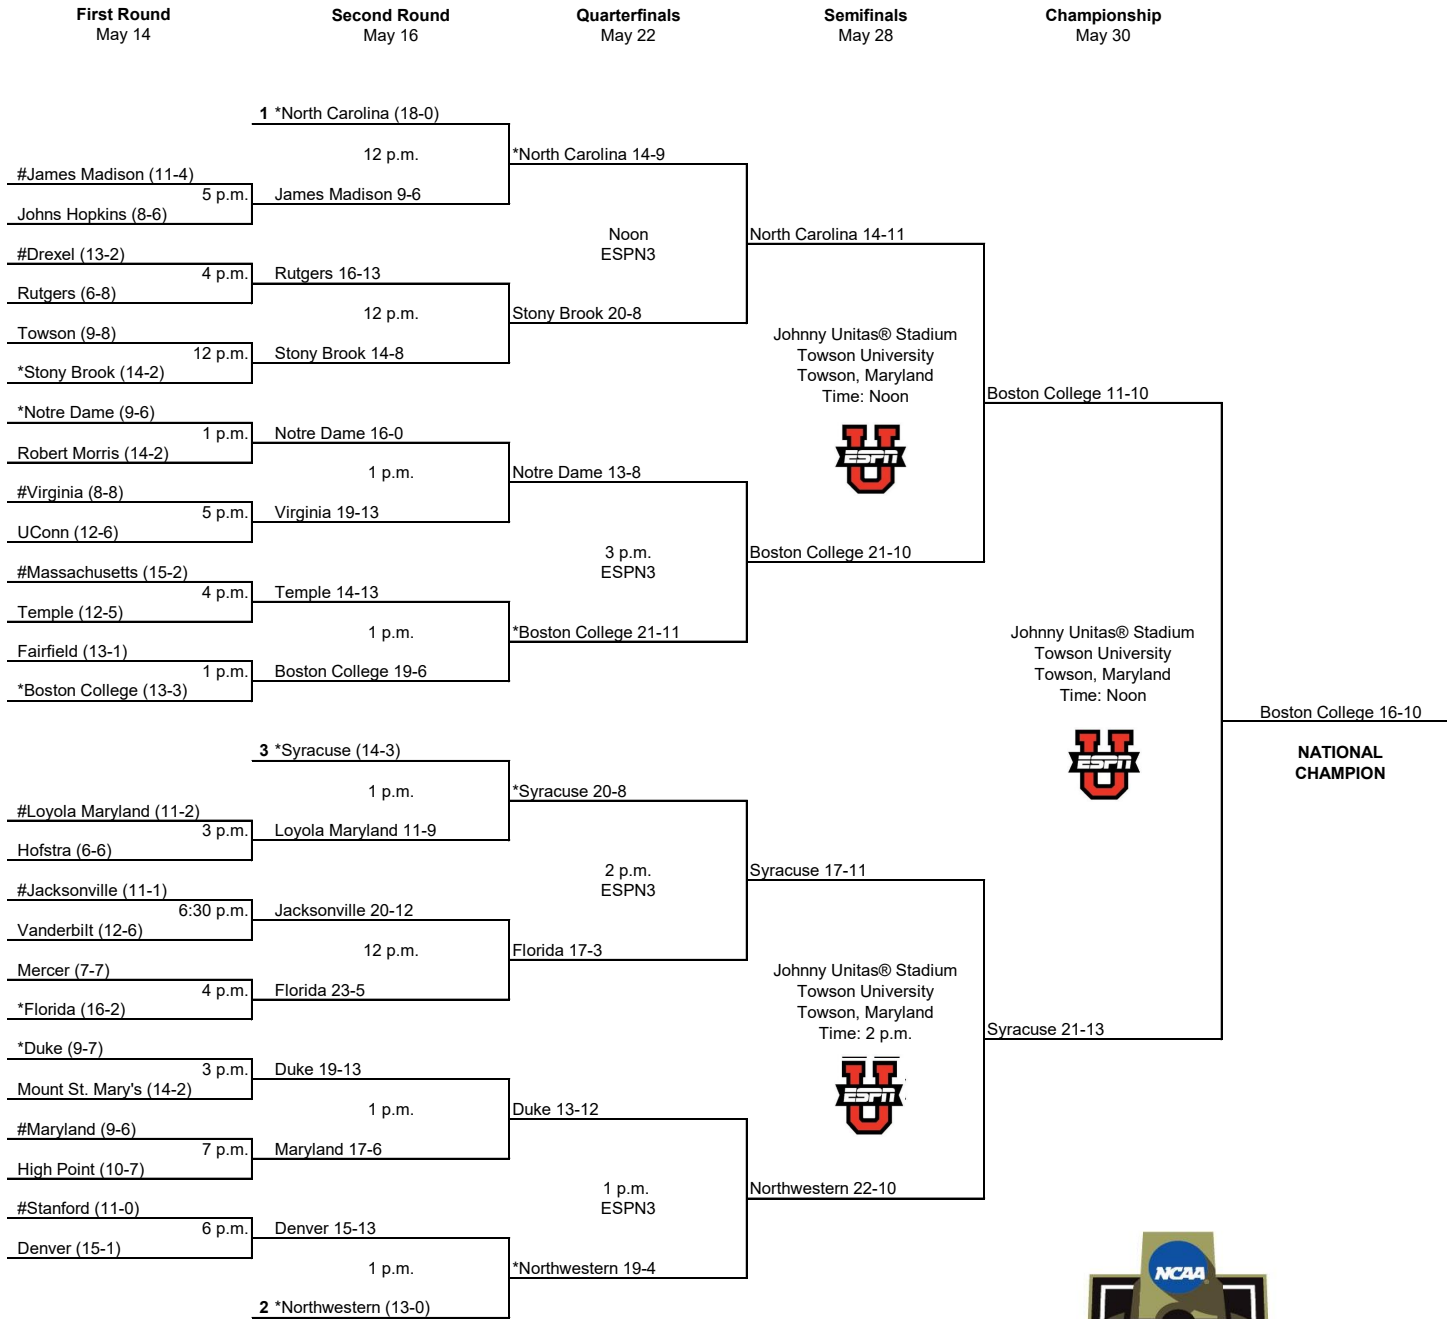

2021 DIVISION I WOMEN'S LACROSSE CHAMPIONSHIP

Host Institution
Home team in the non-seeded game
first- and second-round games held at the same site:
**Three teams at the host sites of the top-3 seeds
**Four teams at the host sites of the 4-8 seeds

All times are Eastern
information subject to change

© 2021 National Collegiate Athletic Association. No commercial use without the NCAA's written permission.