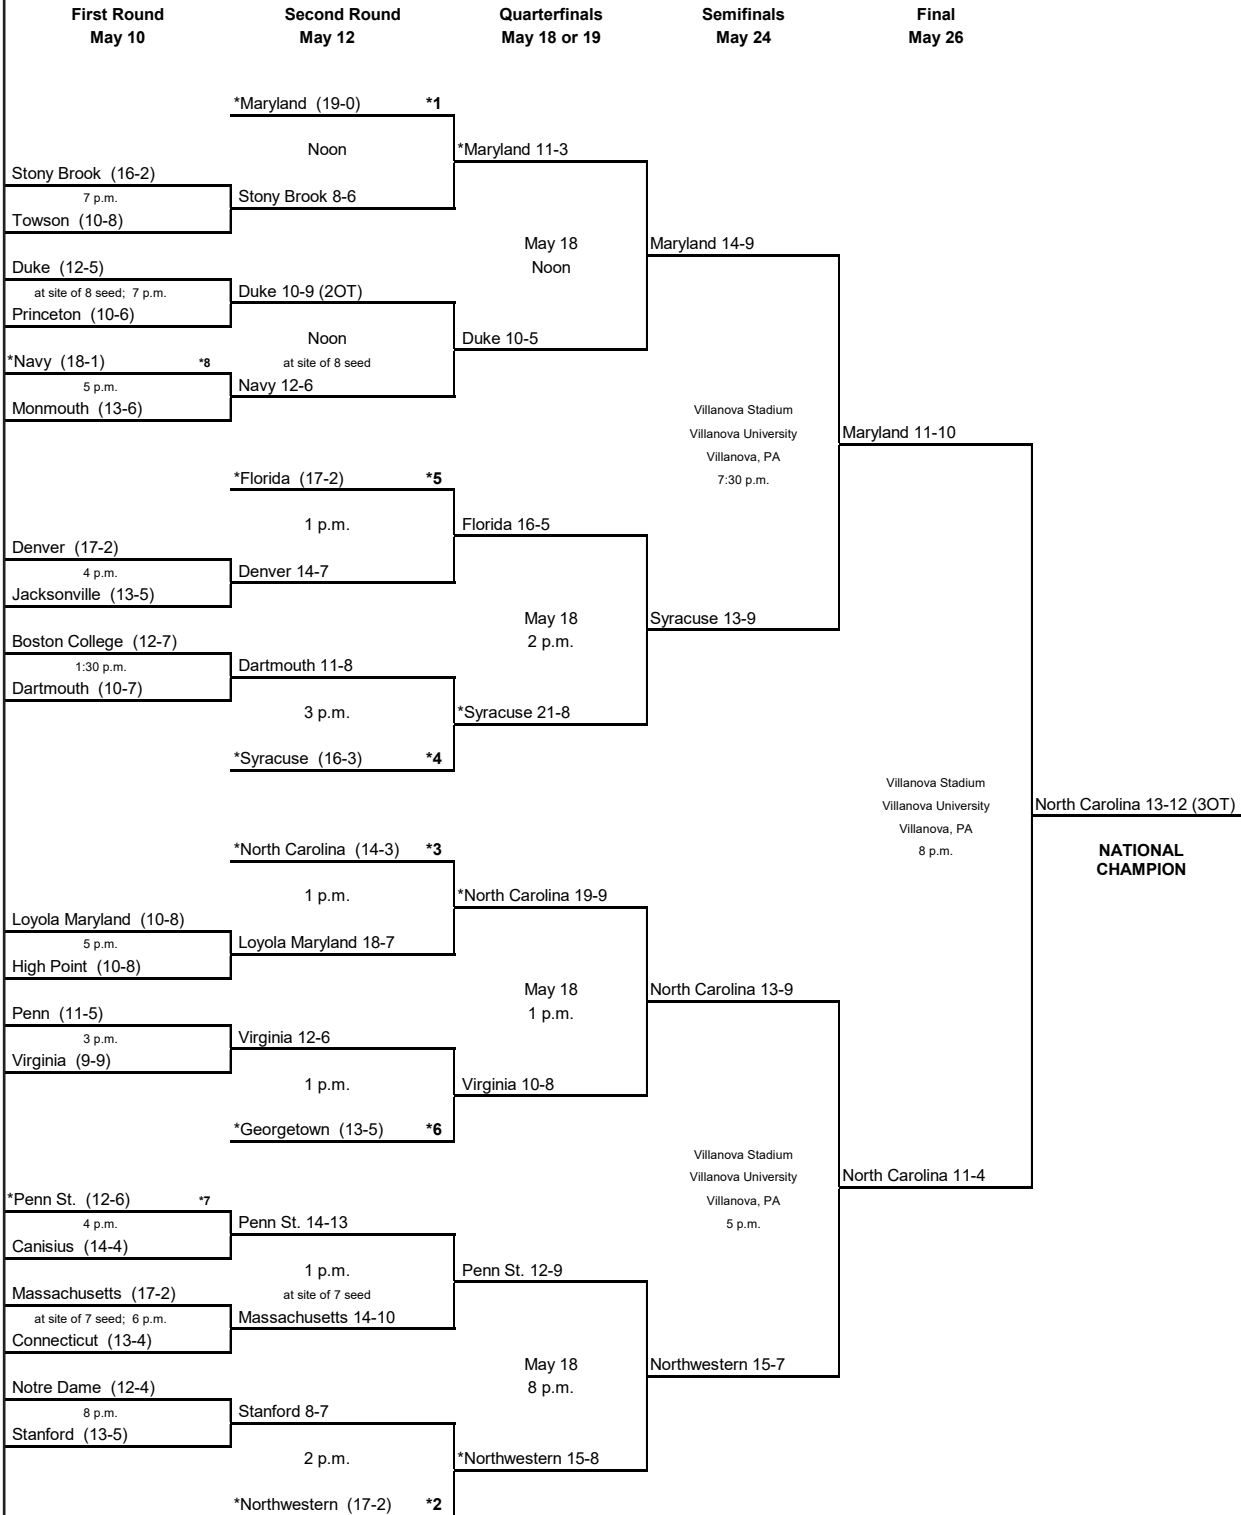

2013 NCAA Division I Women's LACROSSE CHAMPIONSHIP

*denotes host

First- and second-round games held at the same site (three teams at the host sites of the top 6 seeds and four teams at the host sites of seeds 7 and 8; games played Friday and Sunday).

All times Eastern.