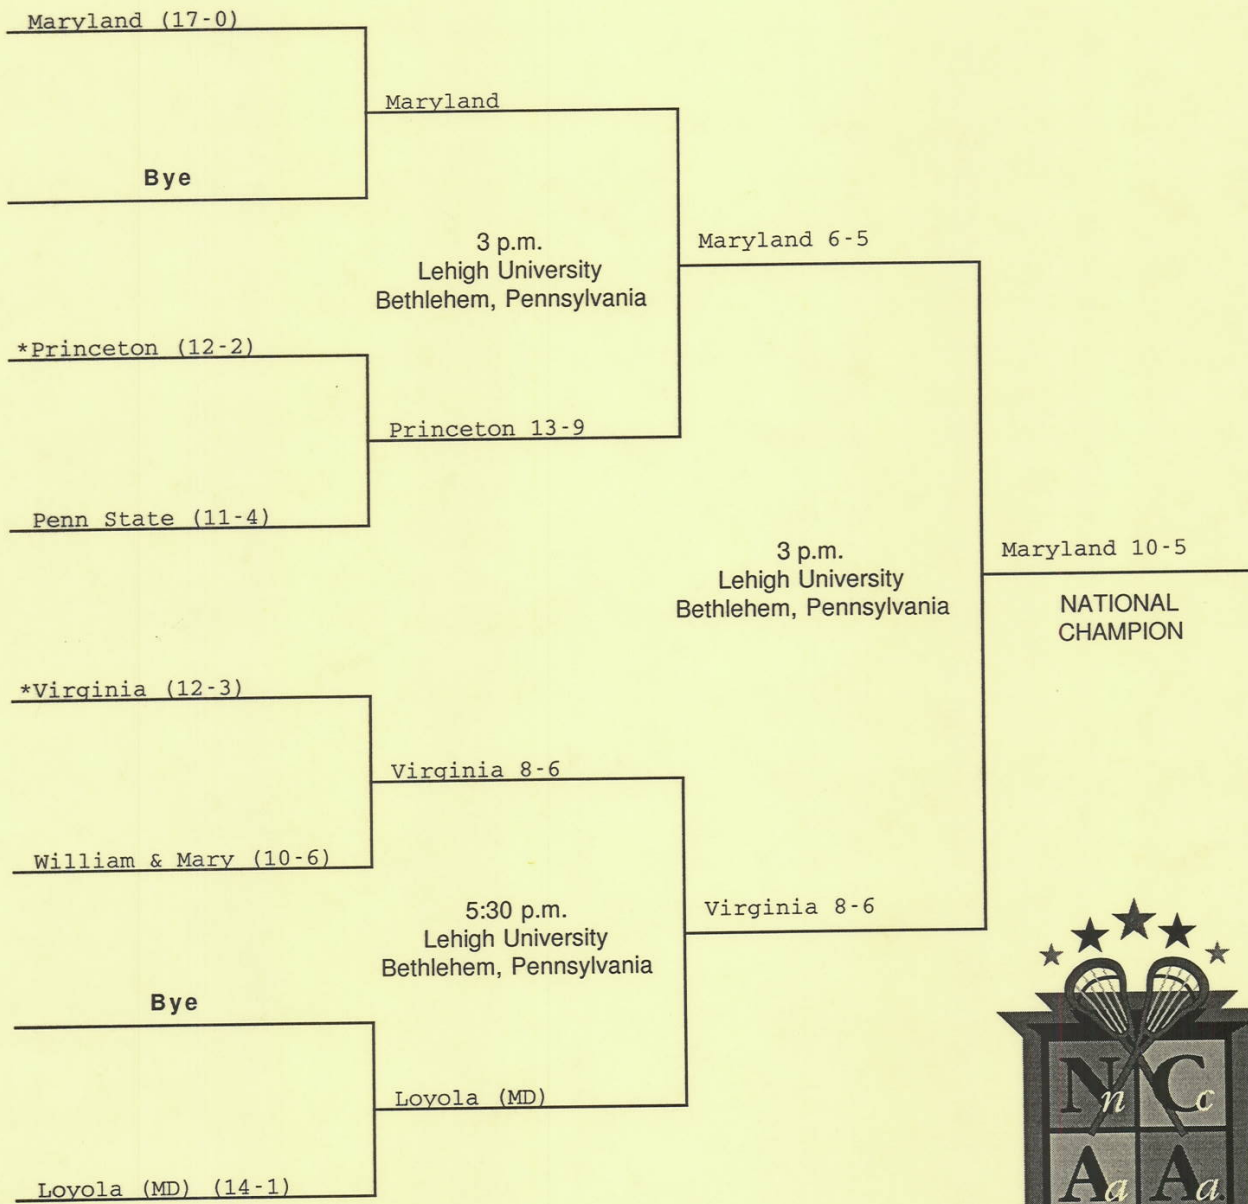

CHAMPIONSHIP
Sunday, May 19

*Denotes host institution

NCAA/3/5/96/dmc

Bethlehem, Pennsylvania

1997 National Collegiate Women's
LACROSSE
CHAMPIONSHIP

FIRST ROUND
 Saturday, May 10

SEMIFINALS
 Saturday, May 17