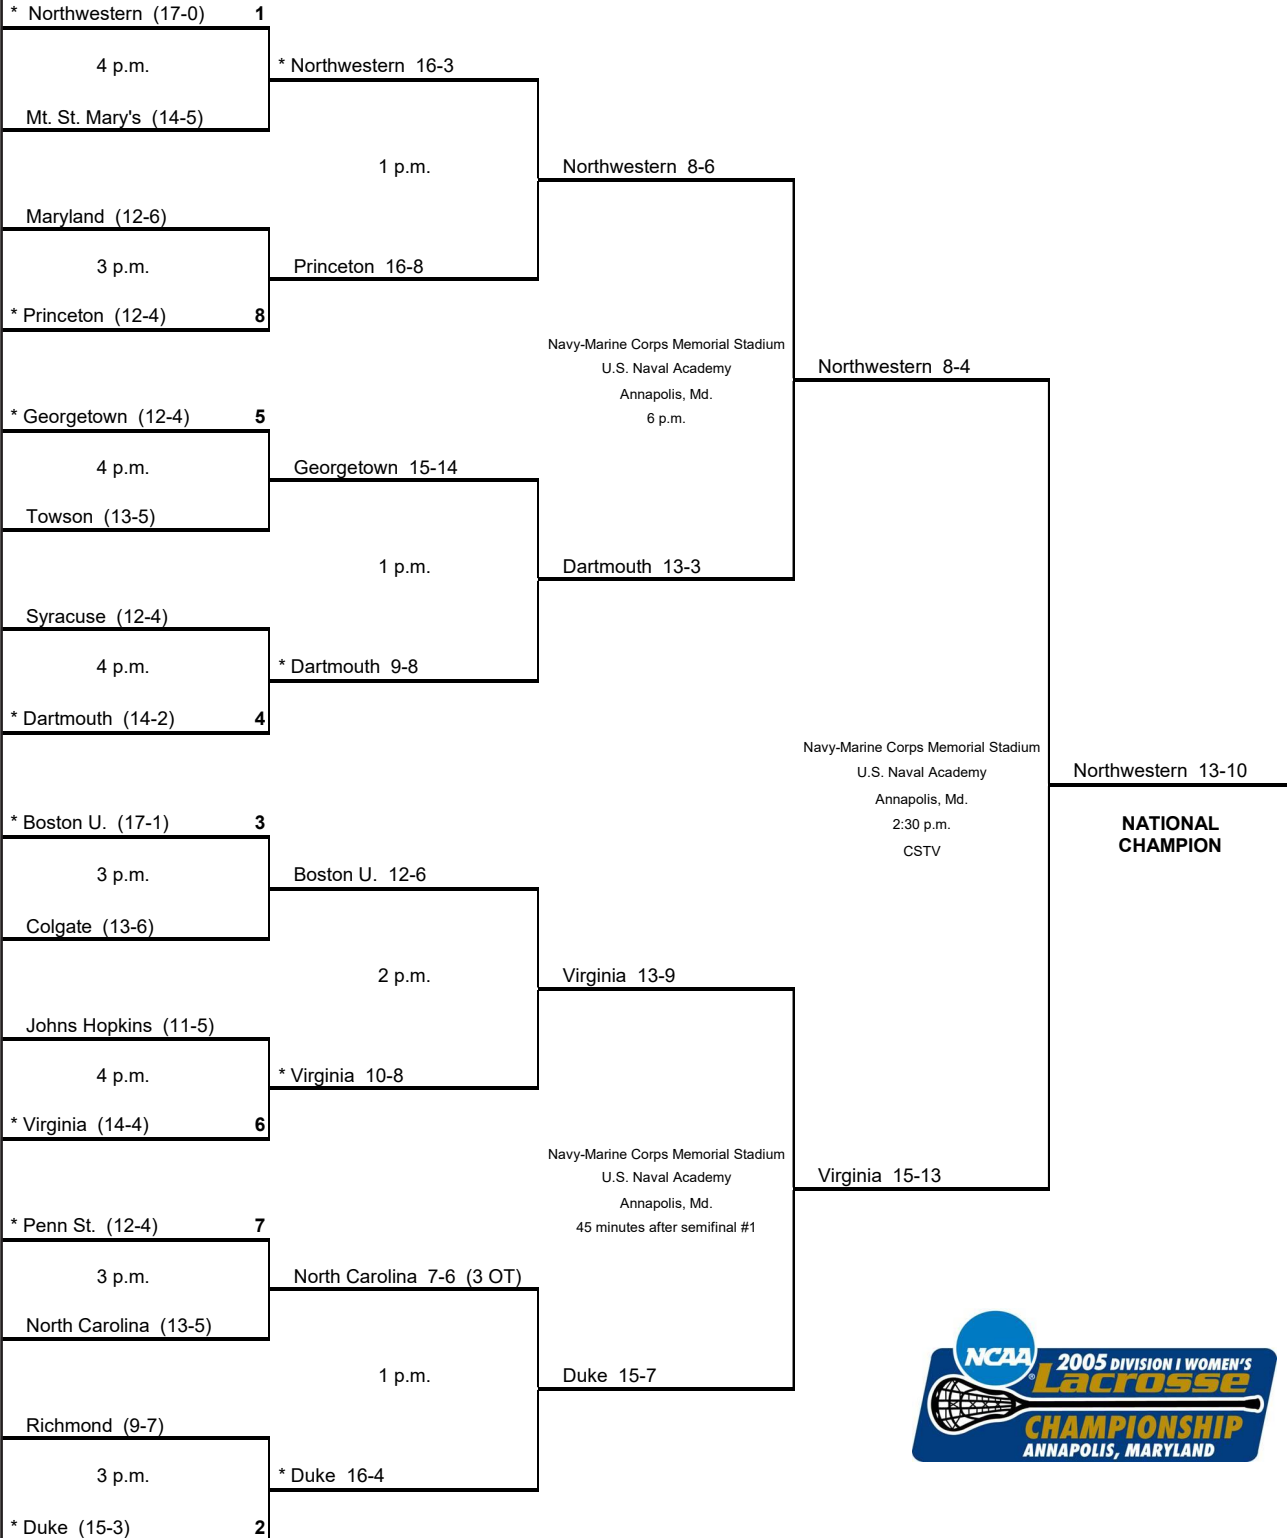

2005 NCAA Division I Women's LACROSSE CHAMPIONSHIP

First Round
May 12

Quarterfinals
May 15

Semifinals
May 20

Final
May 22

* - Host Institution for Preliminary-Round Games
All Times Local Time