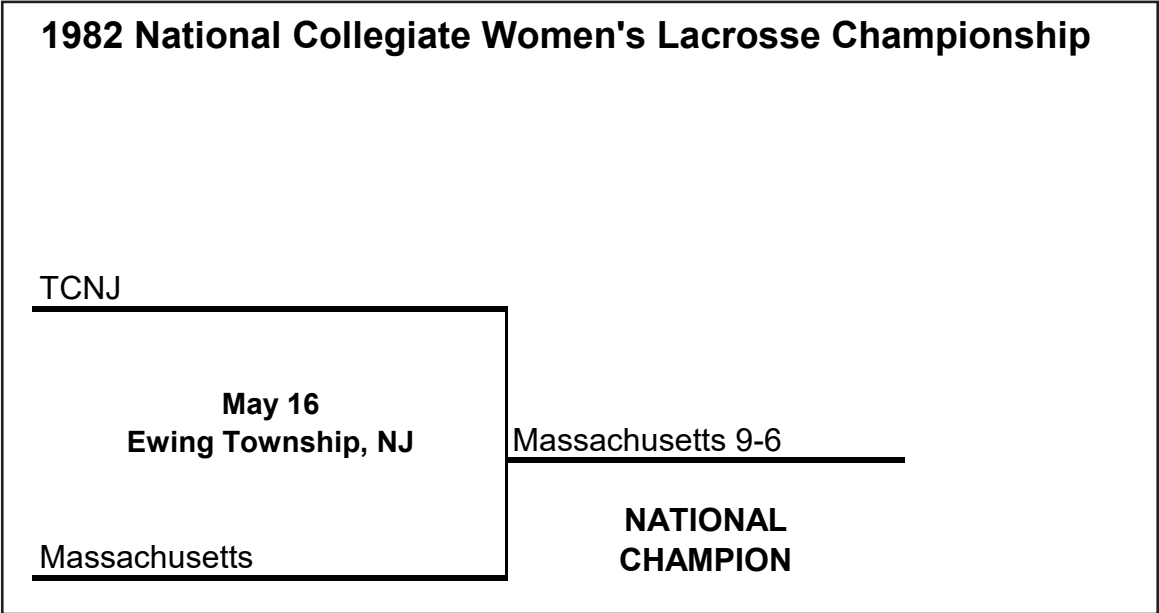

Coach, School, Years in Tournament	Yrs.	Won	Lost	Pct.	CH	SF
Jane Miller, Virginia 1986-87-89-90-91-92-93-94	8	7	6	.538	2	6
Lisa Miller, Syracuse 2000-01-02-03-05-07	6	1	6	.143	0	0
Abby Morgan, Hofstra 2007	1	0	1	.000	0	0
Lindsey Munday, Southern California 2015-16-17-19-22-23	6	4	6	.400	0	0
Sue Murphy, Boston U. 2000; Richmond 2005-06-07	4	0	4	.000	0	0
Julie Myers, Virginia 1996-97-98-99-2000-01-02-03-04-05-06-07-08-09-10-11-12-13-14-15-16-17-18-19-21-22-23	27	32	26	.552	1	8
Hannah Nielsen, Michigan 2019-22-23	3	2	3	.400	0	0
Lauren O'Connor, Le Moyne 2003-07	2	0	2	.000	0	0
Kerri O'Day, Loyola Maryland 2004	1	0	1	.000	0	0
Katie O'Donnell, Drexel 2022-23	2	0	2	.000	0	0
Amanda O'Leary, Yale 2003-07; Florida 2011-12-13-14-15-16-17-18-19-21-22-23	14	14	14	.500	0	1
Amy Patton, Dartmouth 1993-95-98-99-2000-01-03-04-05-06-11-12-13	13	11	13	.458	0	4
Gillian Rattray, Penn St. 1983-84-85	3	2	3	.400	0	1
Cathy Reese, Maryland 2007-08-09-10-11-12-13-14-15-16-17-18-19-21-22-23	16	41	11	.789	5	12
Stephanie Ridolfi, Holy Cross 2006-07	2	0	2	.000	0	0
Liz Robertshaw, Boston U. 2007-08-09-10	4	1	4	.200	0	0
Bonnie Rosen, Temple 2008-21	2	1	2	.333	0	0
Anne Sage, Penn 1983-84	2	1	2	.333	0	0
Chris Sailer, Princeton 1989-92-93-94-95-96-98-99-2000-01-02-03-04-05-06-07-08-09-11-13-14-15-16-17-18-19-22	27	38	24	.613	3	11
Sue Scheetz, Penn St. 1986-87-88-89	4	7	2	.778	2	4
Katrina Silva, Colgate 2004-05; Robert Morris 2021	3	0	3	.000	0	0
Kim Simons, Georgetown 1998-99-2000-01-02-03-04	7	11	7	.611	0	3
Tara Singleton, Jacksonville 2023	1	0	1	.000	0	0
Lauren Skellchock, Mount St. Mary's 2021-22	2	0	2	.000	0	0
Tina Sloan-Green, Temple 1983-84-85-86-87-88-89-90-92	9	11	7	.611	2	8
Janet Smith, Delaware 1983-84	2	7	1	.875	1	2
Shannon Smith, Hofstra 2021	1	0	1	.000	0	0
Joe Spallina, Stony Brook 2013-14-15-16-17-18-19-21-22-23	10	12	10	.546	0	0
Danielle Spencer, Dartmouth 2019; Stanford 2021-22	3	0	3	.000	0	0
Sue Stimmel, Ohio St. 2002-03	2	1	2	.333	0	0
John Sung, Winthrop 2015-16; Virginia Tech 2018	3	1	3	.250	0	0
Cathy Swezey, Vanderbilt 2002-04-07-08-09-10	6	2	6	.250	0	1
Scott Teeter, Canisius 2013-14-16-17	4	0	4	.000	0	0
Katie Thomson (Rowan), Wagner 2016-18; UAlbany 2023	3	2	3	.400	0	0
Cindy Timchal, Northwestern 1983-84-86-87-88; Maryland 1991-92-93-94-95-96-97-98-99-2000-01-02-03-04-05-06; Navy 2010-11-12-13-17-18-19	28	36	20	.643	8	13
Sara Tisdale, Central Mich. 2022	1	0	1	.000	0	0
Janine Tucker, Johns Hopkins 2004-05-07-14-15-16-18-19-21-22	10	2	10	.167	0	0
Michelle Tumolo, Wagner 2019; Army West Point 2023	2	1	2	.333	0	0
Kayla Treanor, Syracuse 2022-23	4	2	4	.667	0	1
Sue Tyler, Maryland 1983-84-85-86-87-90	6	7	5	.583	1	4
Michele Uhlfelder, Stanford 2006	1	0	1	.000	0	0
Jen Ulehla, James Madison 1995-97-98-99-2000-01	6	4	6	.400	0	1
Kelly Van Zile, Monmouth 2006	1	0	1	.000	0	0
Alexis Venechanos, Massachusetts 2009; Ohio St. 2014-15	3	0	3	.000	0	0
Anna Marie Vesco, Rutgers 1999	1	0	1	.000	0	0
Mike Waldvogel, Fairfield 2009-15	2	0	2	.000	0	0
Acacia Walker Weinstein, Boston College 2013-14-15-16-17-18-19-21-22-23	10	23	9	.719	1	4
Emilia Ward, Central Mich. 2023	1	0	1	.000	0	0
Denise Wescott, Delaware 2000; Monmouth 2013	2	0	2	.000	0	0
Julie Williams, Penn St. 1990-91-92-93-95-96-97-99	8	4	8	.333	0	3
Katie Woods, UConn 2013-21-22-23	4	0	4	.000	0	0
Monica Yeakel, UMBC 2002-03	2	0	2	.000	0	0
Heather Young, Colgate 2008-09	2	0	2	.000	0	0
Kellie Young, James Madison 2003-04-06; Louisville 2014-15-16-17	7	3	7	.300	0	0

CH-Championships; SF-Semifinal appearances.

BRACKETS