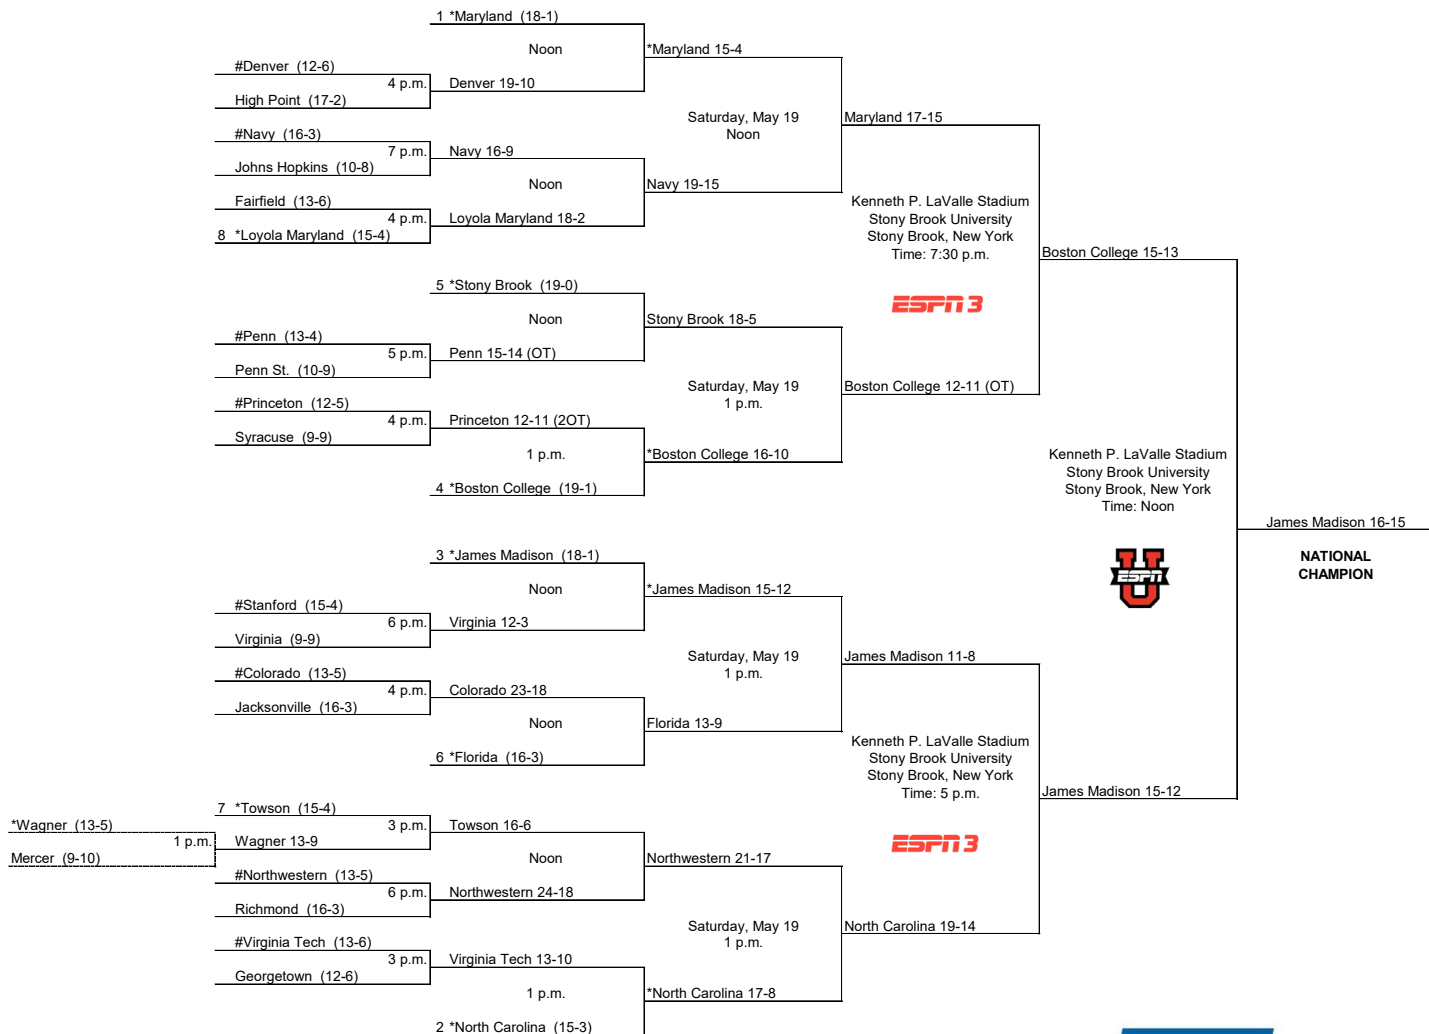

2018 NCAA Division I Women's Lacrosse Championship

Opening Round
May 9

First Round
May 11

Second Round
May 13

Quarterfinals
May 19 or 20

Semifinals
May 25

Championship
May 27

Placement of opening round sites are subject to the discretion of the Division I Women's Lacrosse Committee
 * Host Institution
 # Home team in the non-seeded game
 First- and second-round games held at the same site:
 **Three teams at the host sites of the top-6 seeds
 ***Four teams at the host sites of the seven and eight seeds