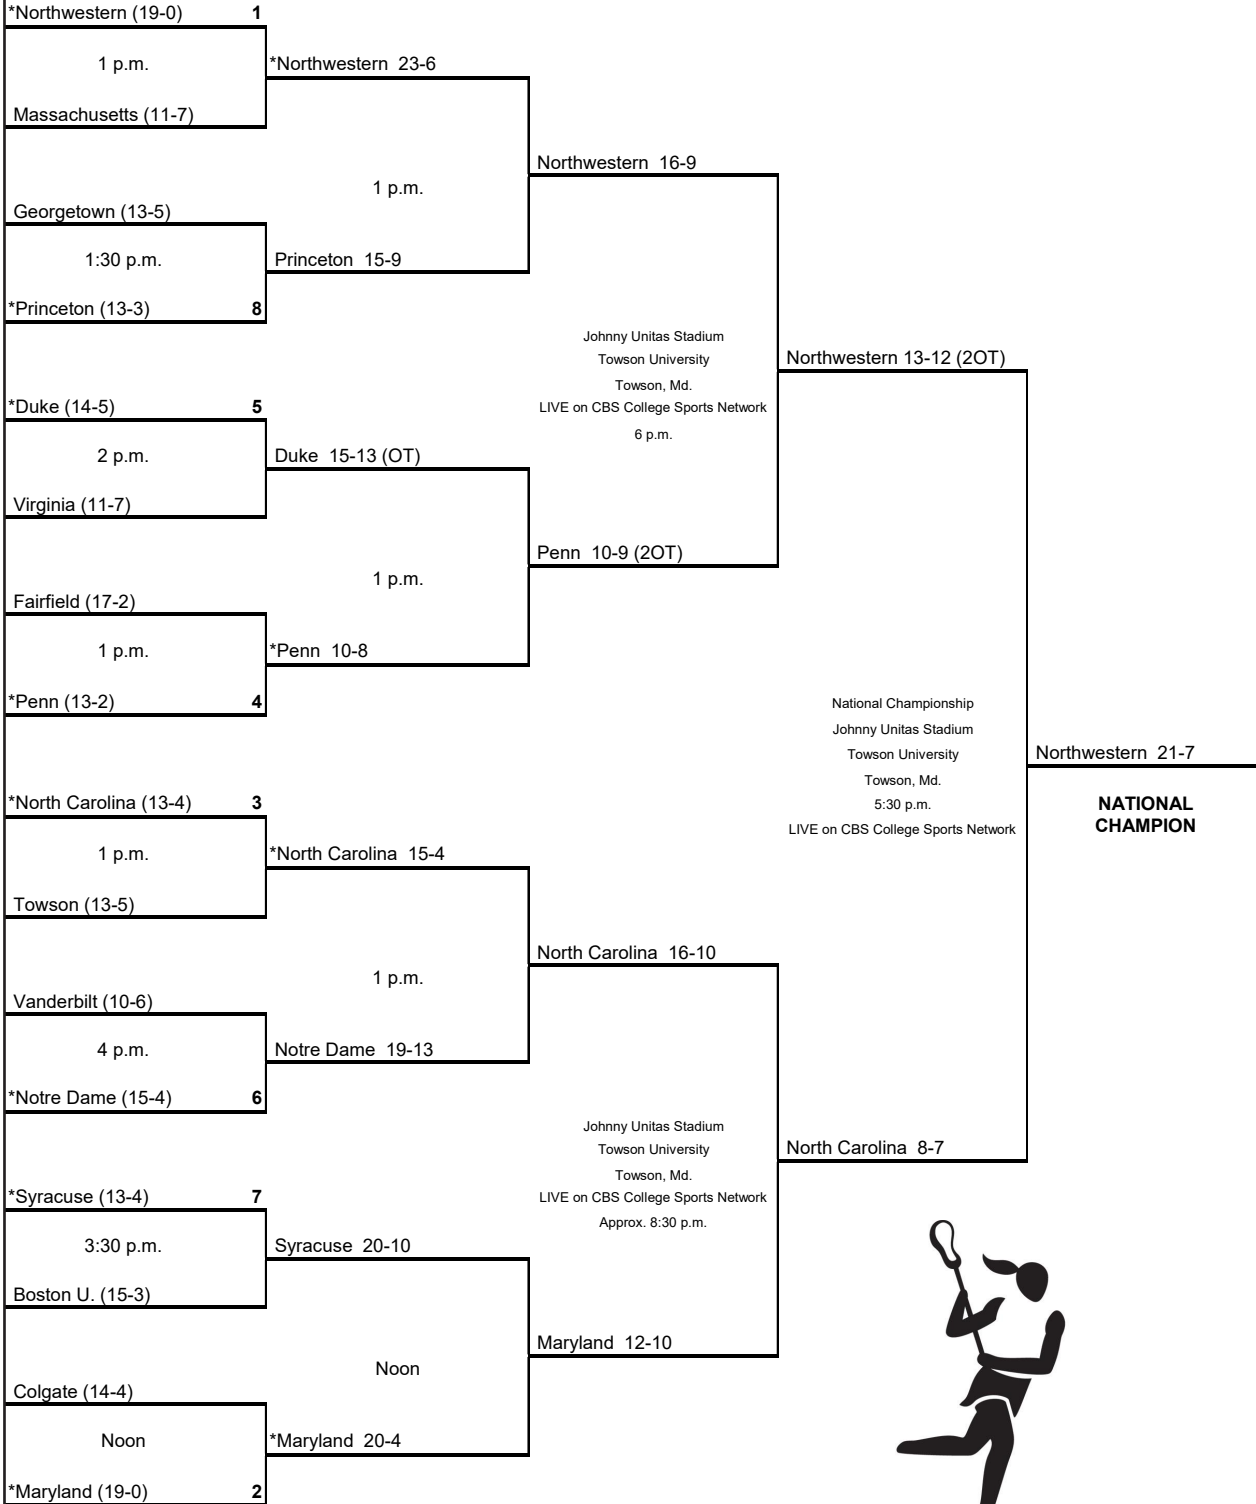

2009 NCAA Division I Women's LACROSSE CHAMPIONSHIP

First Round
May 10

Quarterfinals
May 16

Semifinals
May 22

Final
May 24

* - Host Institution for Preliminary-Round Games
All Times are Local Time
Semifinal #1 - 6 p.m.
Semifinal #2 - 37-39 minutes after the conclusion of Semifinal #1