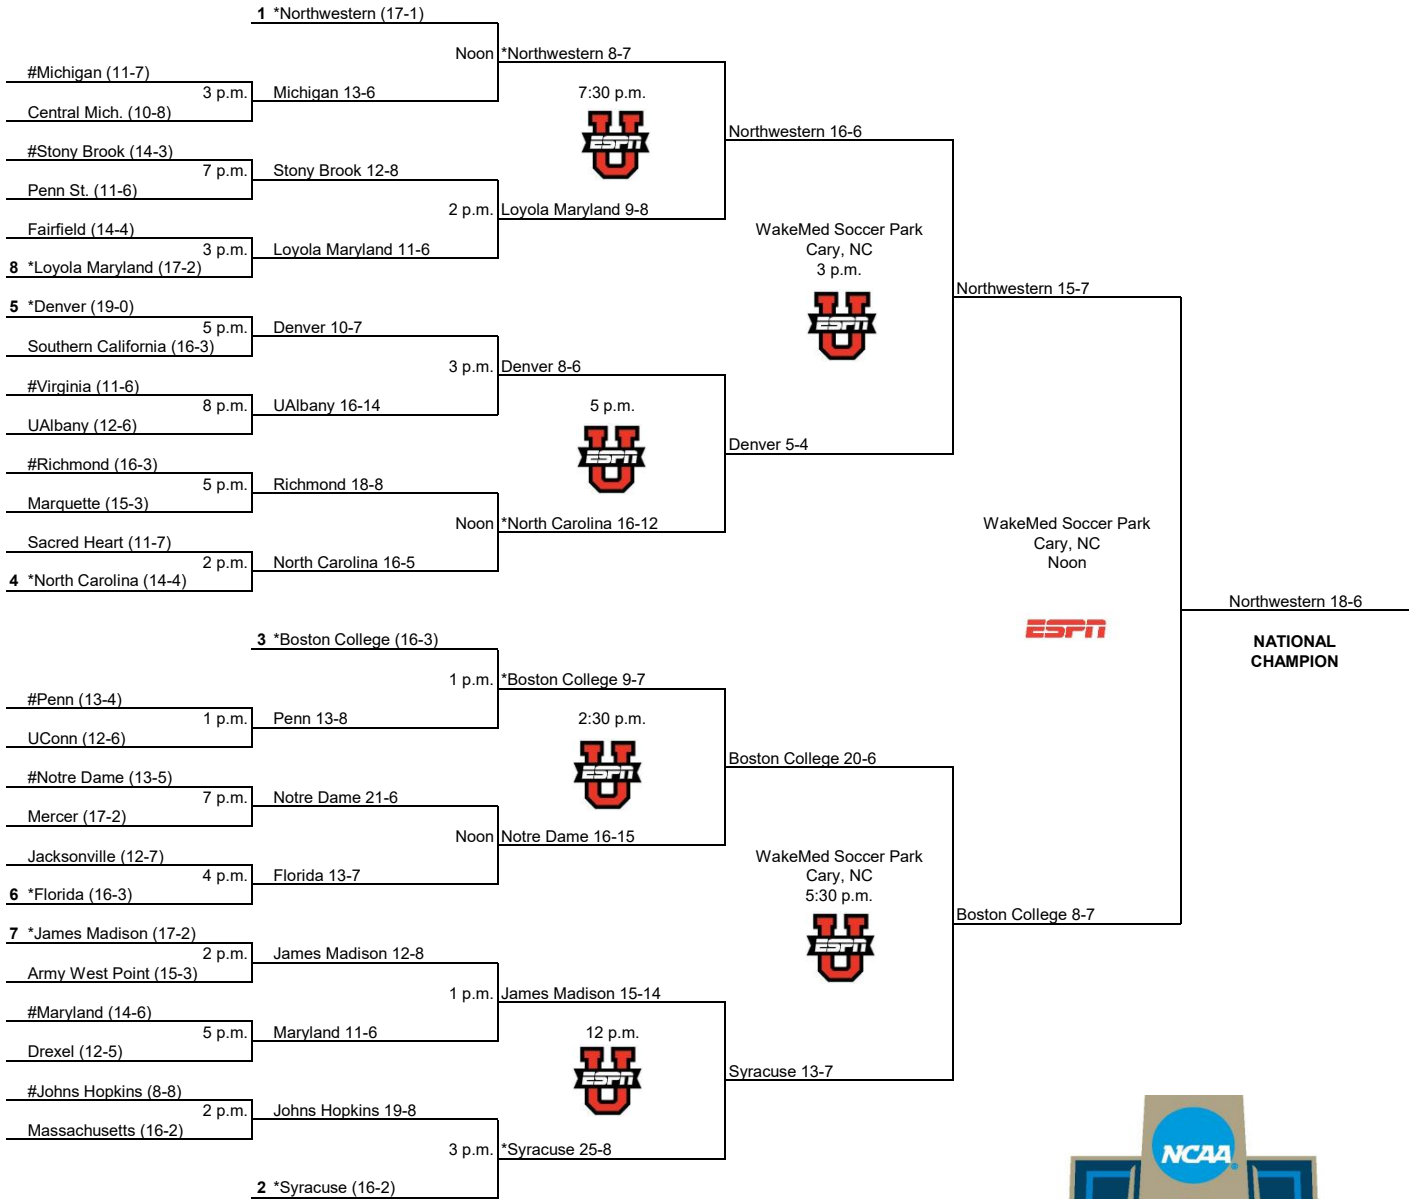

First Round
May 12
all games on

Second Round
May 14
all games on

Quarterfinals
May 18

Semifinals
May 26

Championship
May 28

* Host Institution
Home team in the non-seeded game
First- and second-round games held at the same site:
**Three teams at the host sites of the top-3 seeds
***Four teams at the host sites of the 4-8 seeds