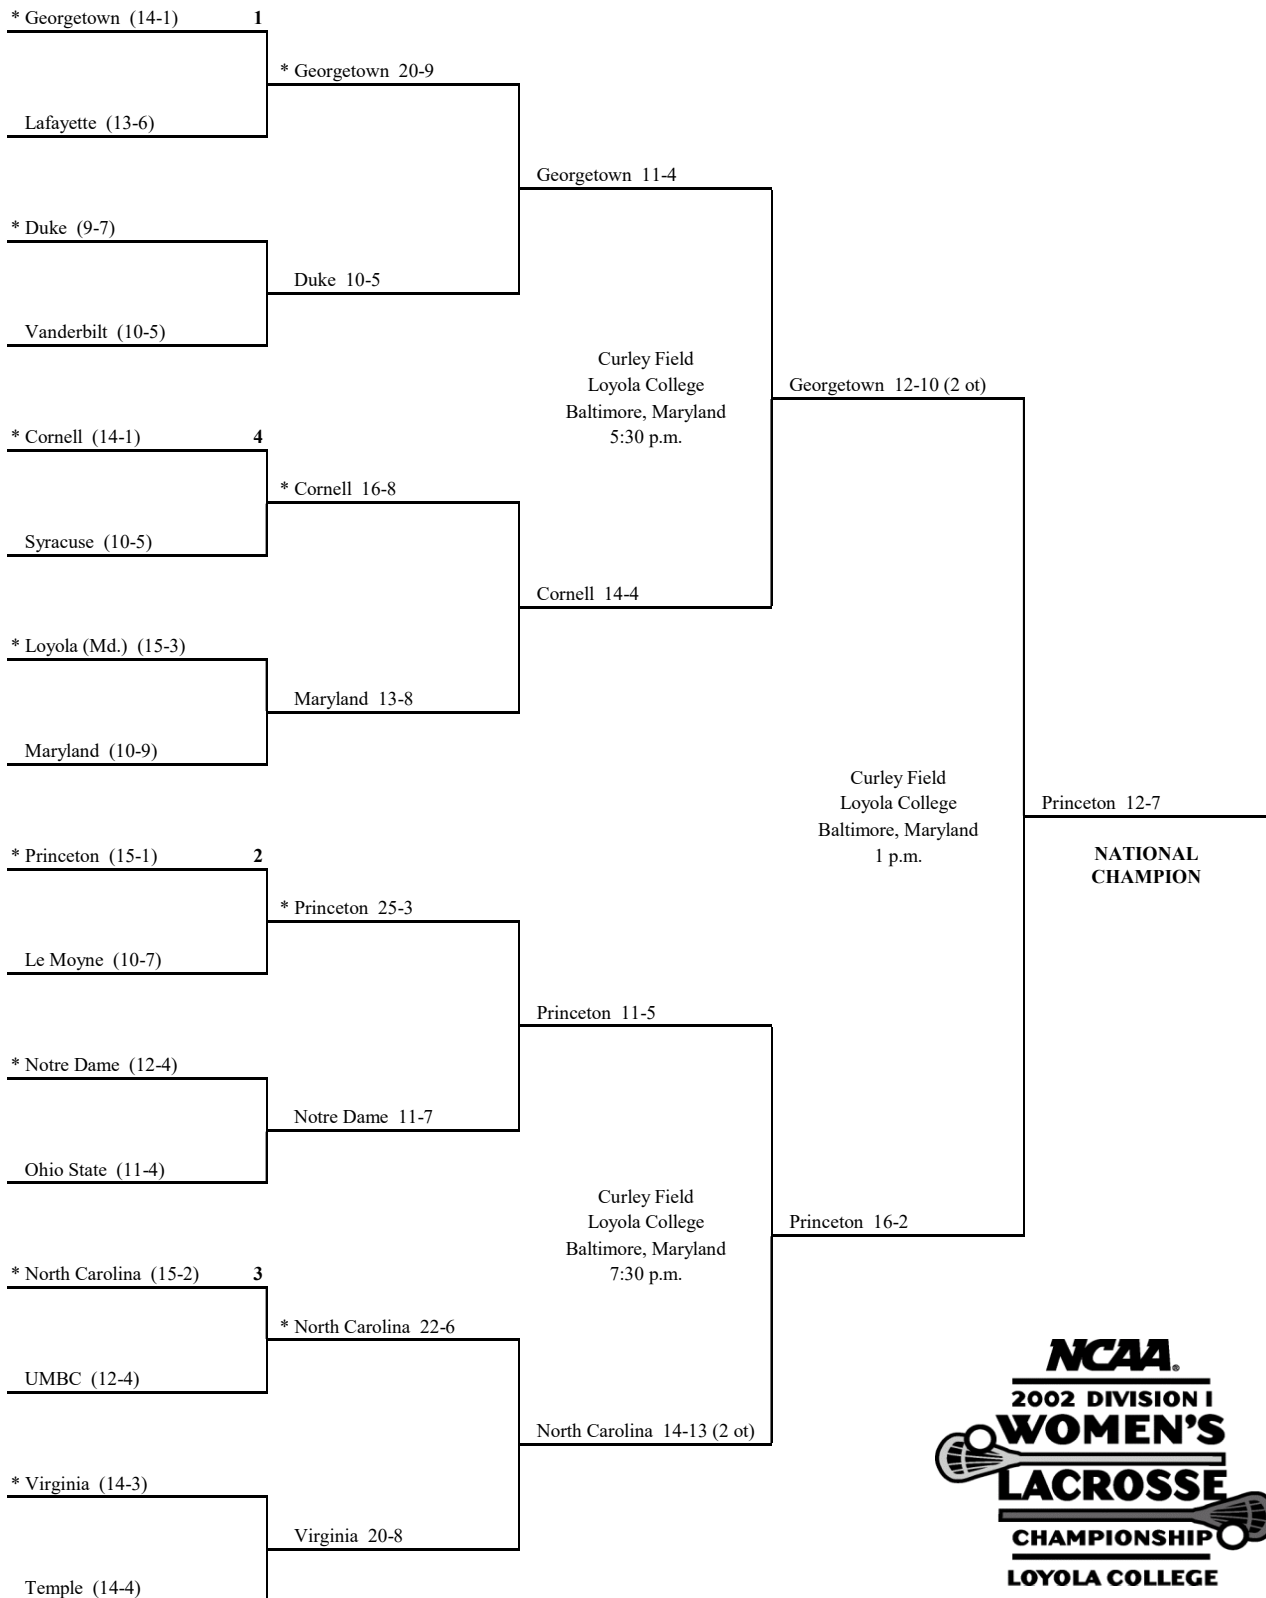

2002 NCAA Division I Women's LACROSSE CHAMPIONSHIP

First Round
May 9

Quarterfinals
May 12

Semifinals
May 17

Final
May 19

* - Host Institution