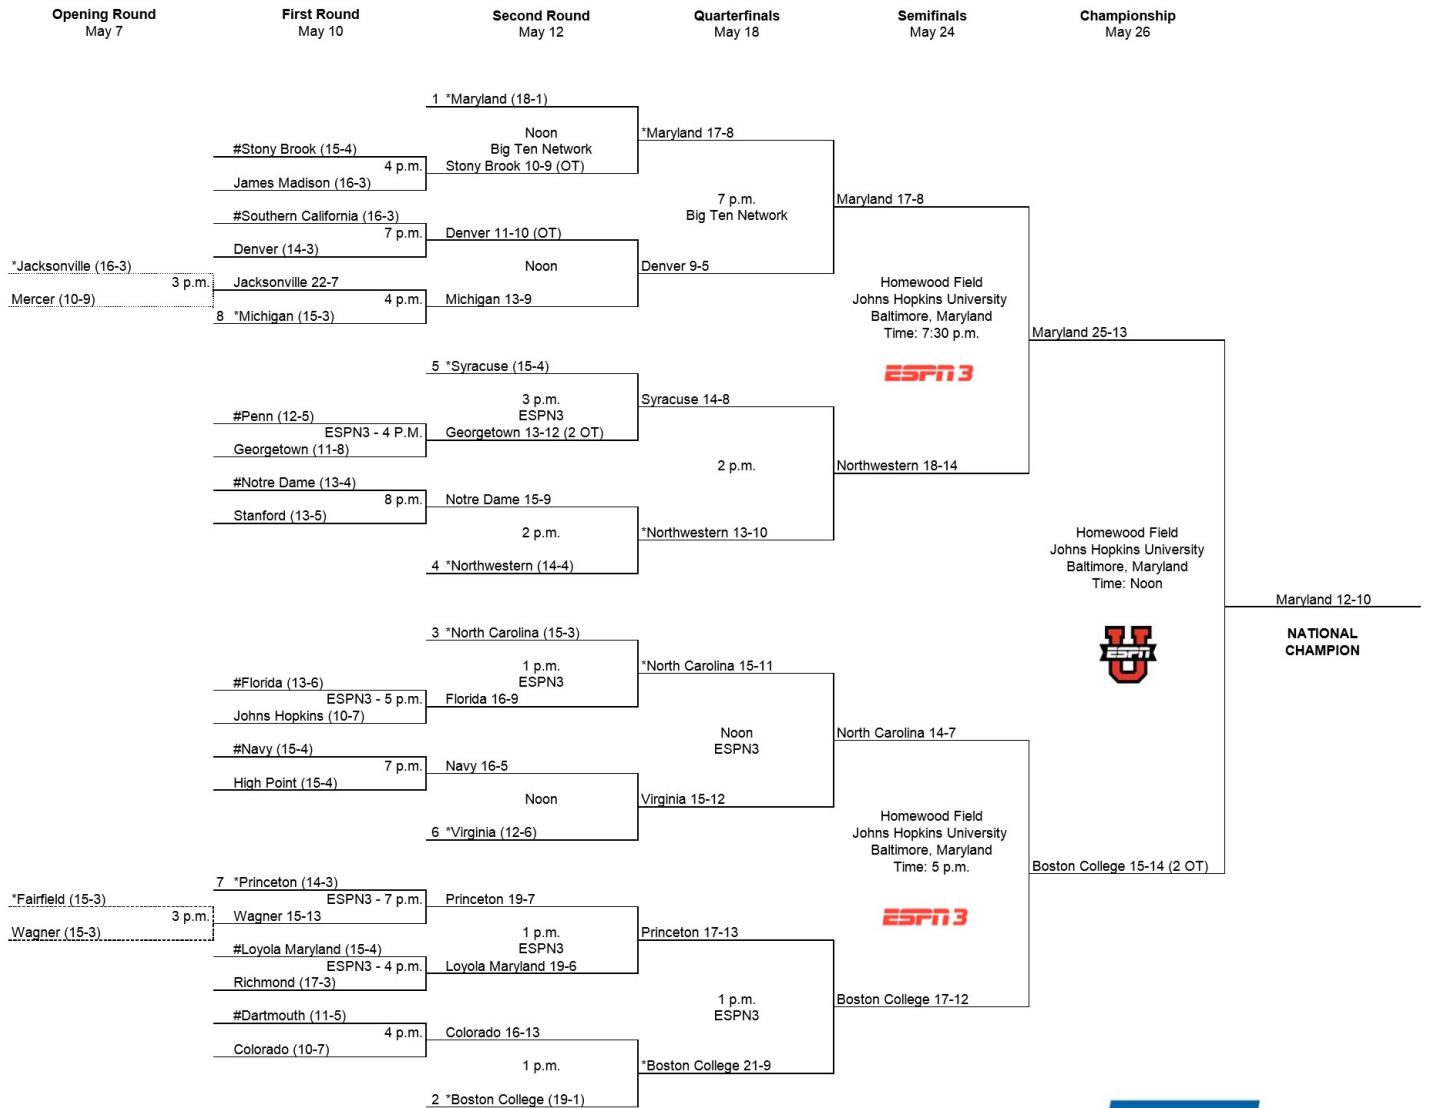

2019 NCAA Division I Women's Lacrosse Championship

Placement of opening round sites are subject to the discretion of the Division I Women's Lacrosse Committee
* Host Institution
# Home team in the non-seeded game
First- and second-round games held at the same site:
**Three teams at the host sites of the top-6 seeds
***Four teams at the host sites of the seven and eight seeds
First- and second-round games played Friday and Sunday

All times are Eastern
Information subject to change

© 2019 National Collegiate Athletic Association. No commercial use without the NCAA's written permission.
The NCAA opposes all forms of sports wagering.