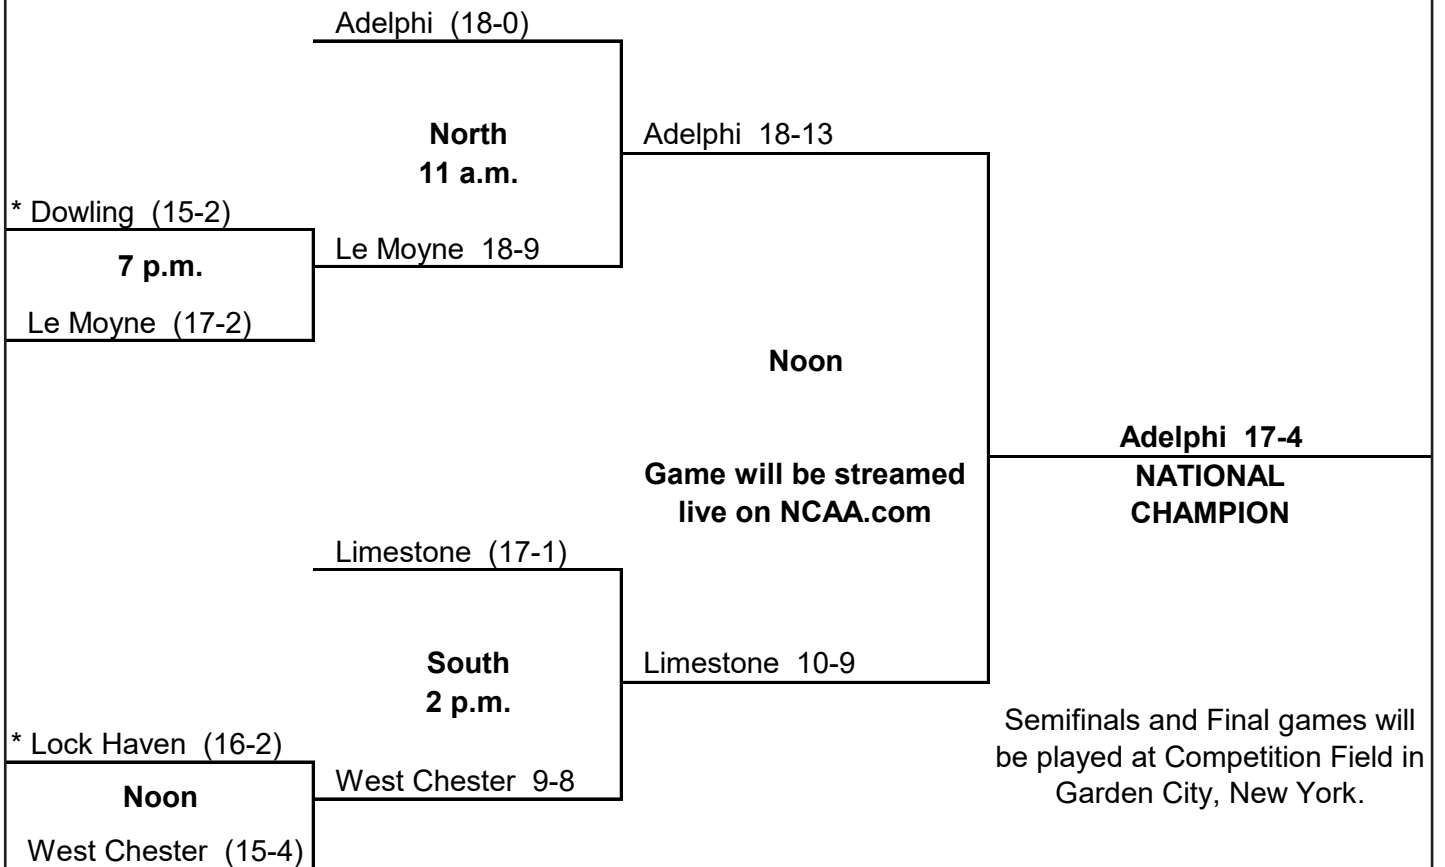

2011 LACROSSE CHAMPIONSHIP

DIVISION II • GARDEN CITY, NEW YORK
ADELPHI UNIVERSITY, HOST

First Rounds
May 14
On Campus

Semifinals
May 21

Final
May 22

Semifinals and Final games will be played at Competition Field in Garden City, New York.

All times are Eastern Time.

* Home team is upper team on the bracket.