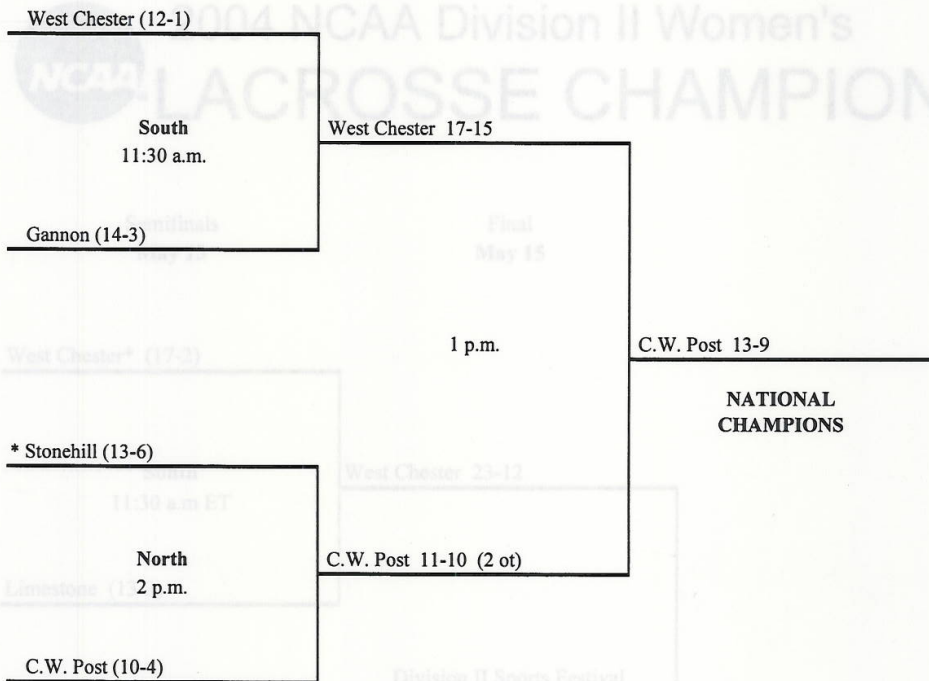

BRACKETS

2001 NCAA Division II Women's LACROSSE CHAMPIONSHIP

Semifinals
May 12

Final
May 13