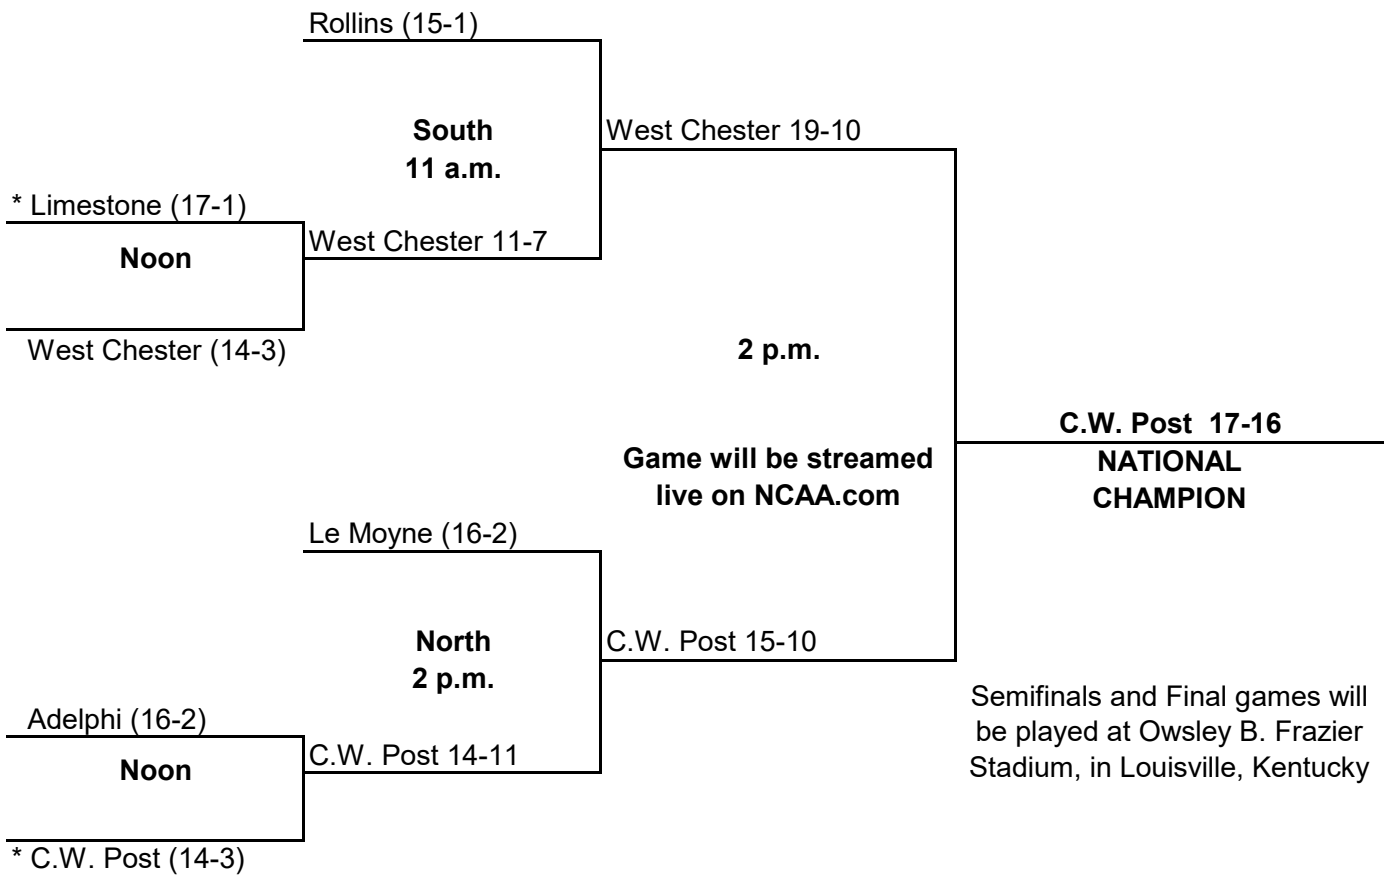

2012 NCAA Division II Women's Lacrosse Championship

First Rounds
May 12
On Campus

Semifinals
May 17

Final
May 19

Semifinals and Final games will be played at Owsley B. Frazier Stadium, in Louisville, Kentucky

All times are Eastern Time.
Home team is upper team on the bracket.
* Denotes host.

LACROSSE