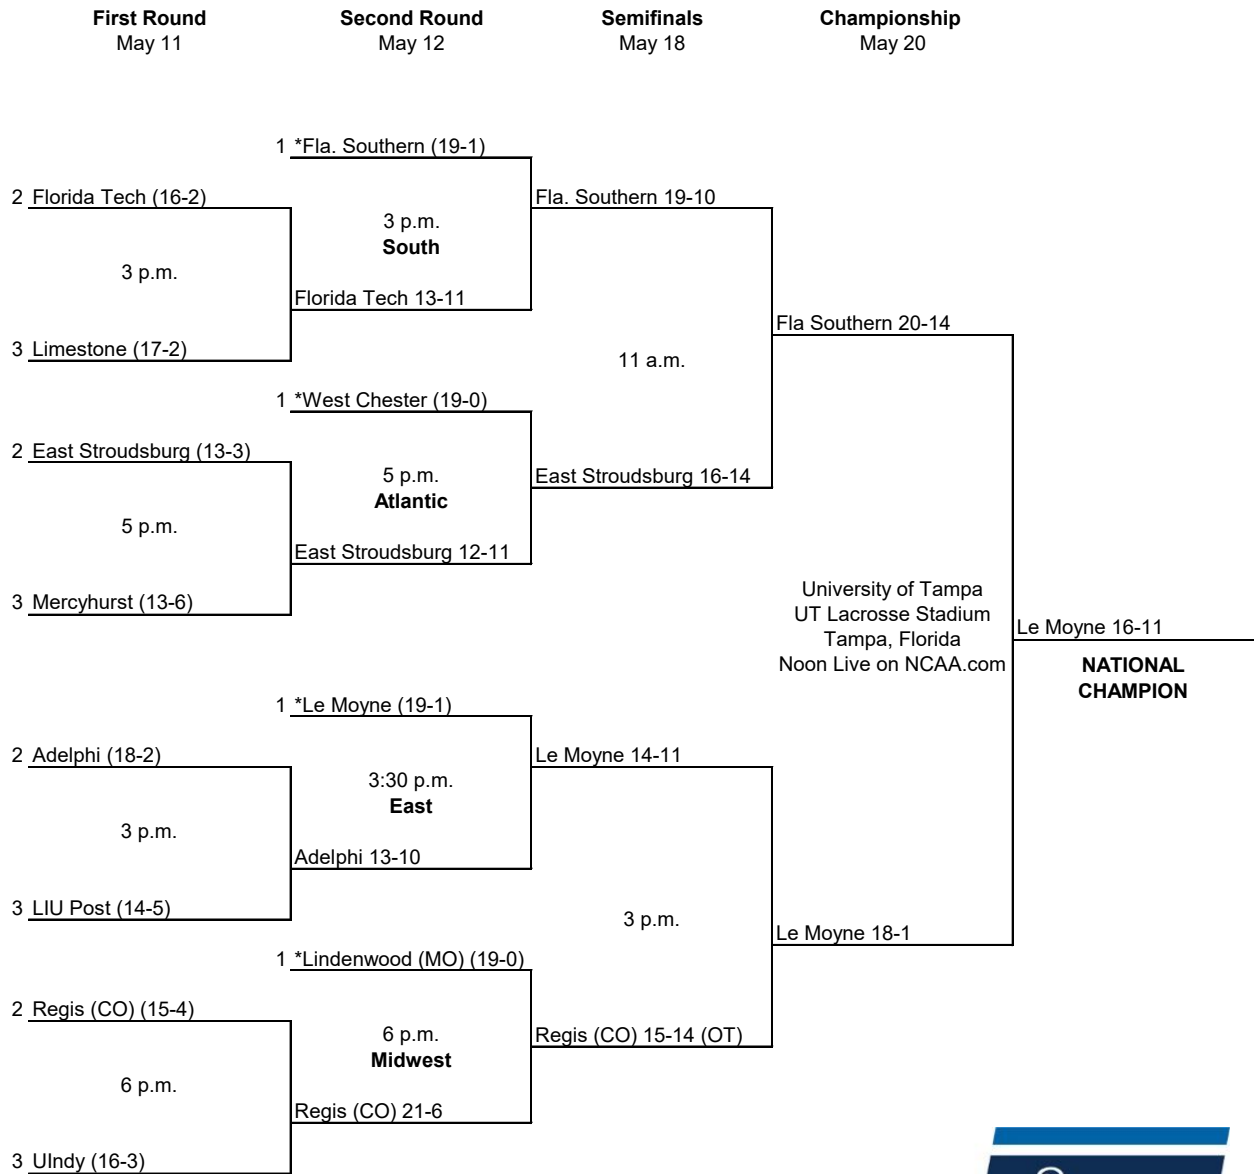

# 2018 NCAA Division II Women's Lacrosse Championship

\* Host Institution  
All times are Eastern time.  
Information subject to change.