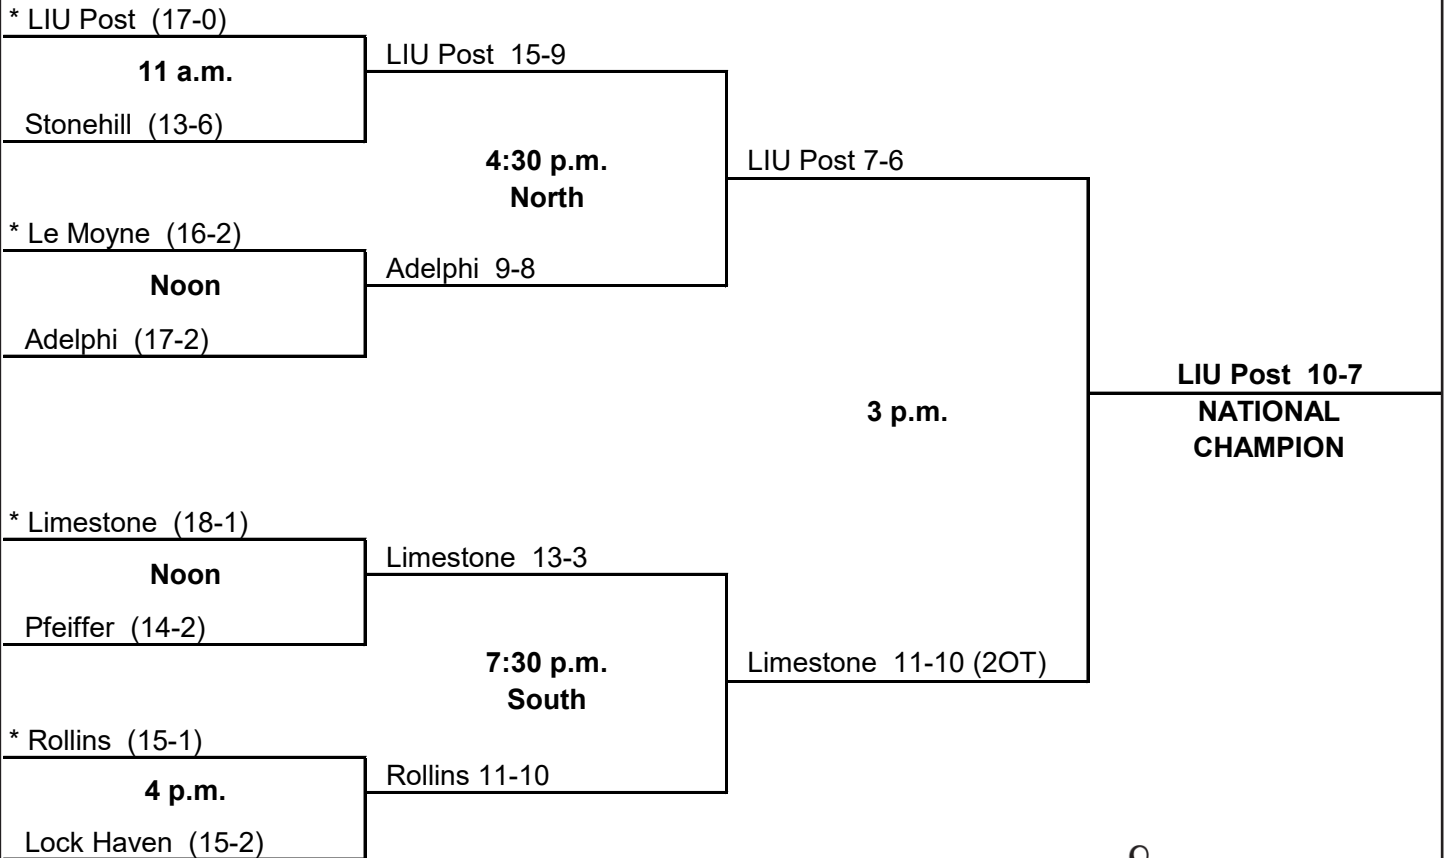

2013 NCAA Division II Women's Lacrosse Championship

First Round
Saturday, May 11

Semifinals
Saturday, May 18

Final
Sunday, May 19

Semifinals and Final games will be played at Mustang Stadium, in Owings Mills, Maryland and streamed live on NCAA.com

All times are Eastern Time.

* Denotes host.

The home team will be the top team on the bracket.

LACROSSE