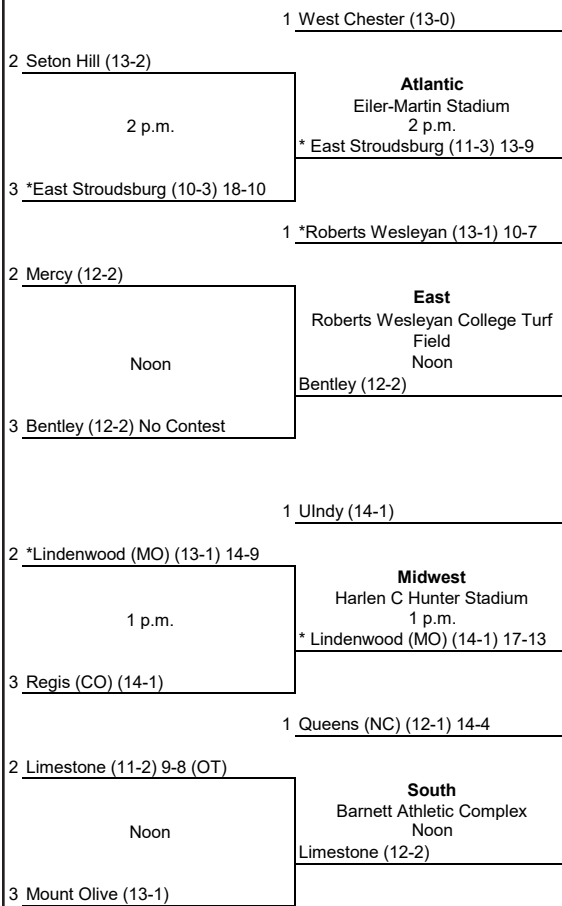

2021 NCAA Division II Women's Lacrosse Championship

First Round
May 14

Second Round
May 16

Semifinals
May 21

Championship
May 23

Lindenwood (MO)
NATIONAL CHAMPION

* Host Institution
All times are Eastern time.
Information subject to change.

**The Division II Women's Lacrosse Committee will seed the final four teams following completion of the second round games.

Don't Bet On It.