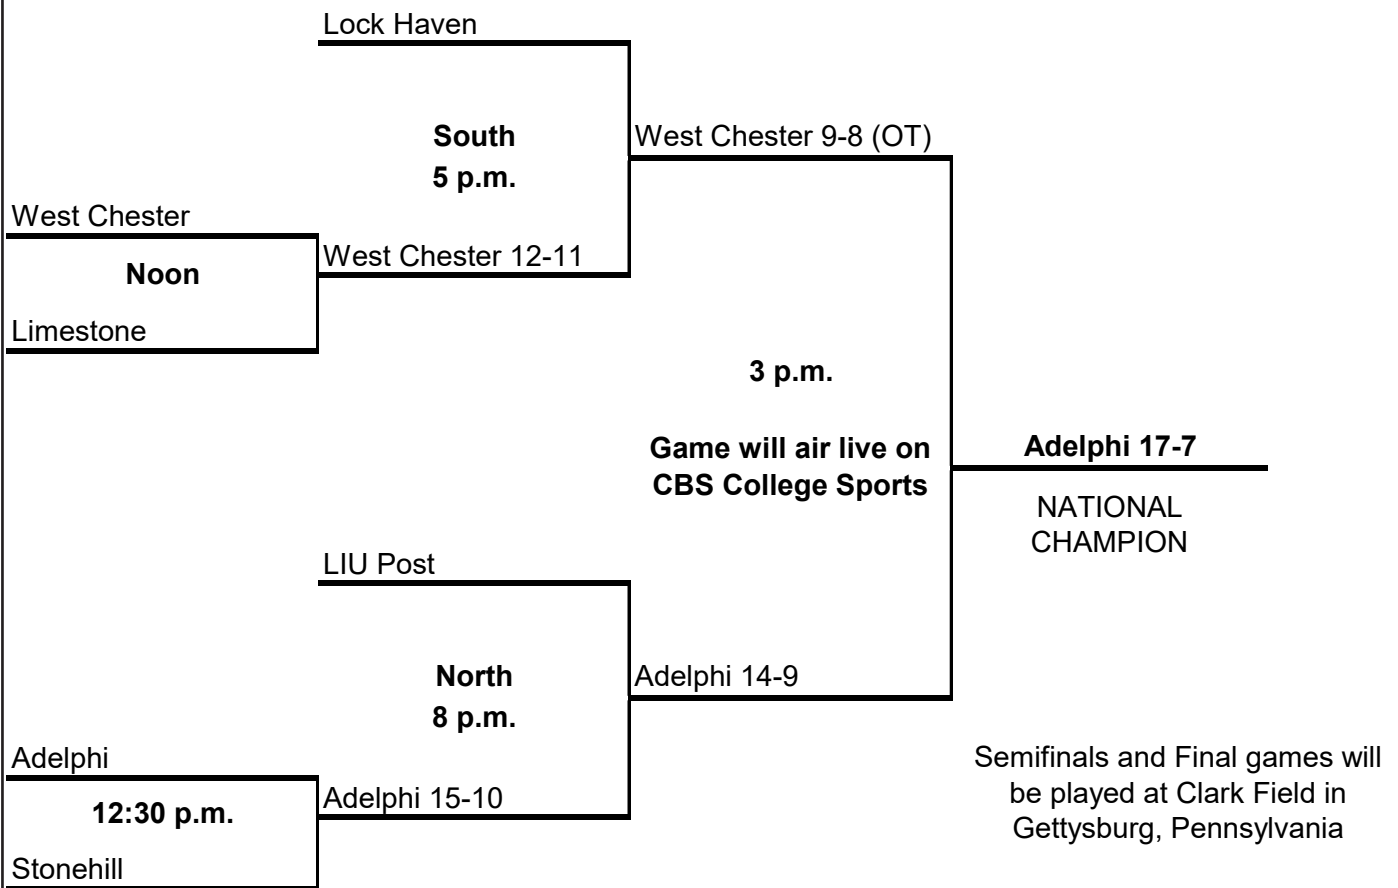

All times are Eastern Time.
Home team is upper team on the bracket.