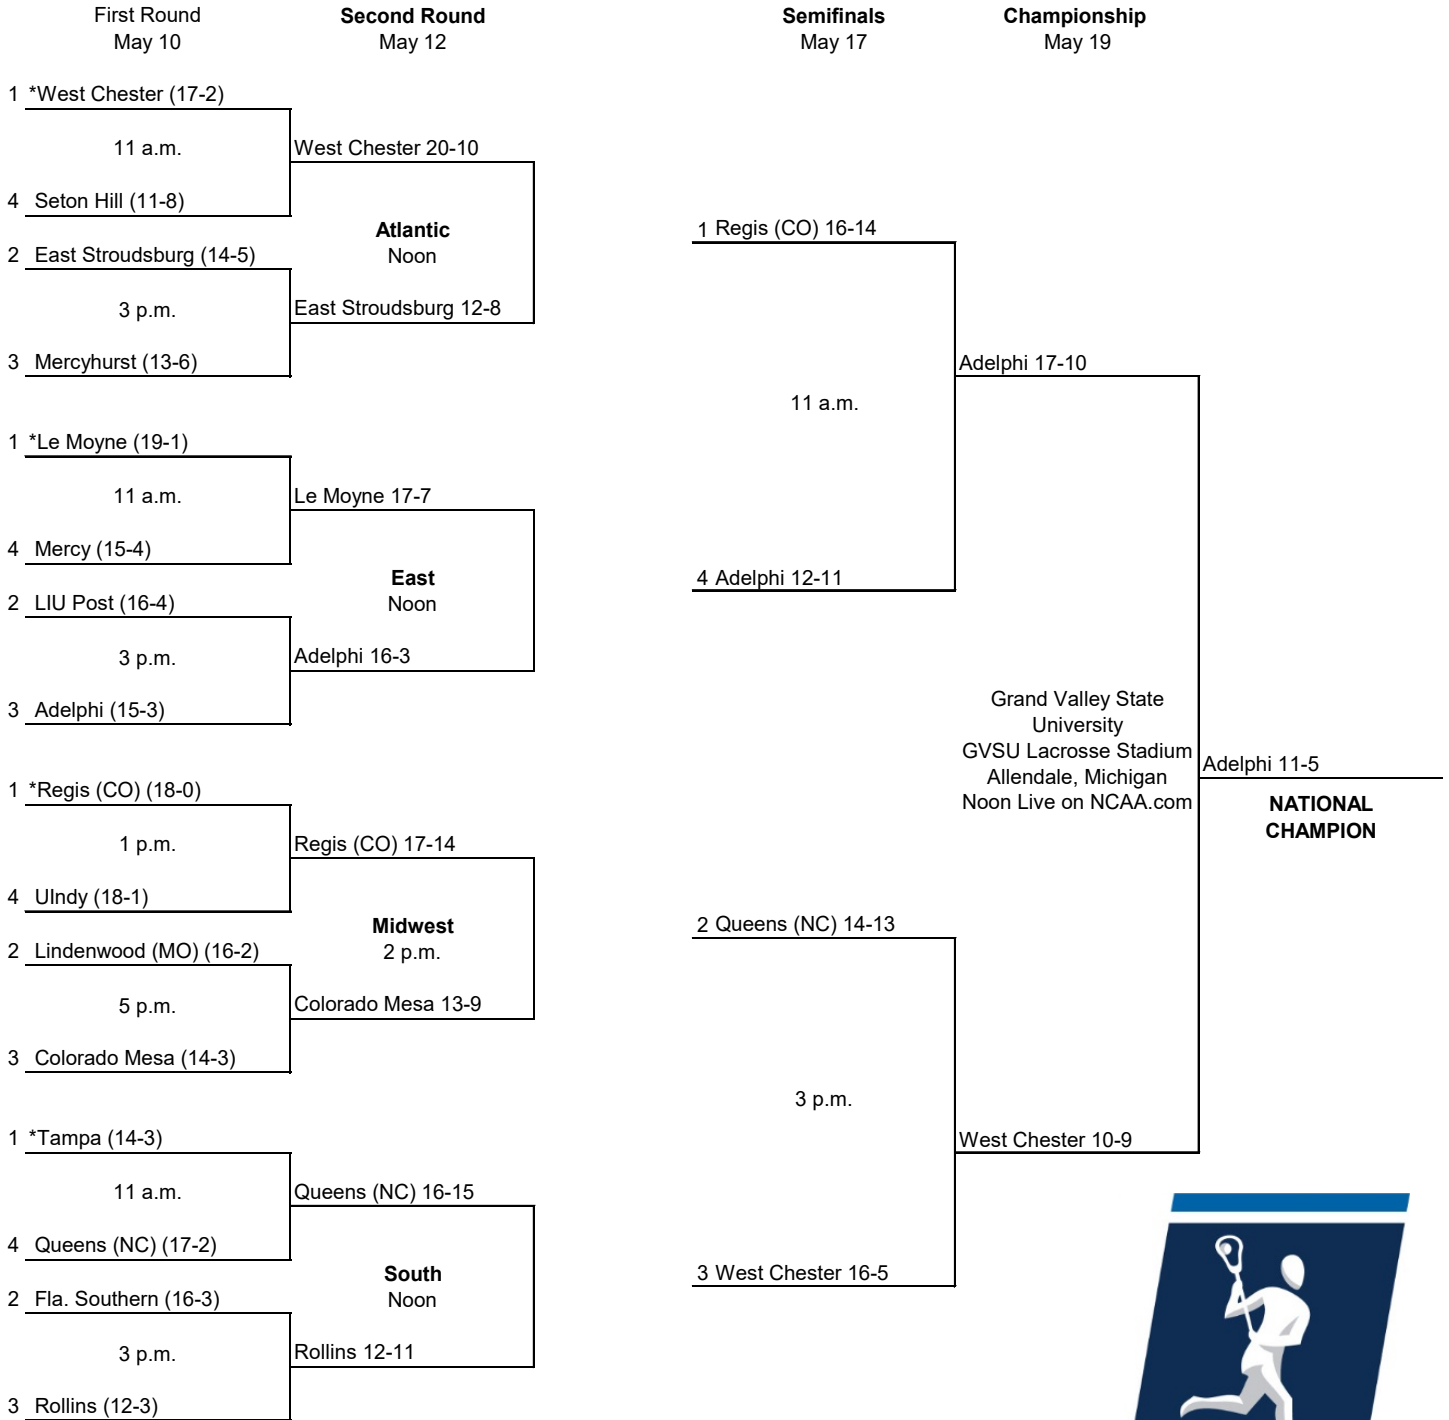

2019 NCAA Division II Women's Lacrosse Championship

All times are Eastern time.

*Host Institution

Information subject to change.

**The Division II Women's Lacrosse Committee will seed the final four teams following completion of the second round games.

© 2019 National Collegiate Athletic Association. All rights reserved. NCAA and the NCAA logo are trademarks of the National Collegiate Athletic Association.