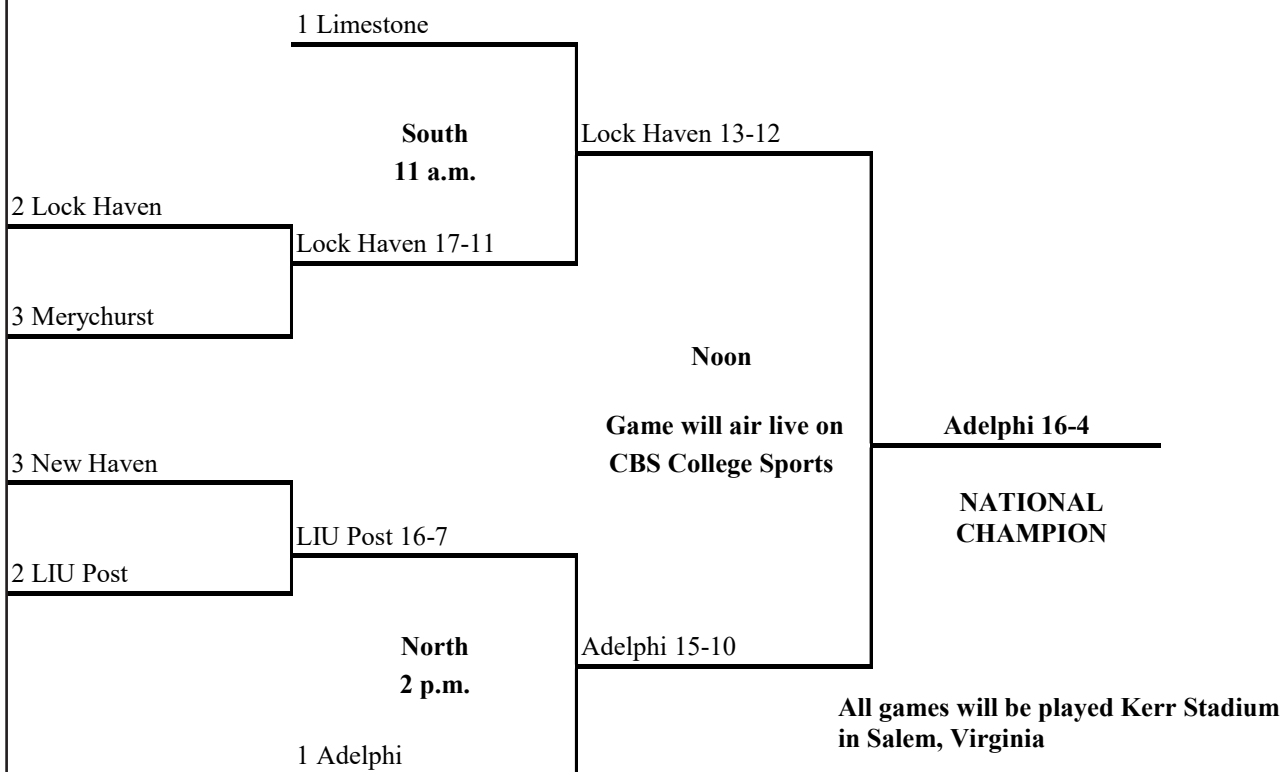

First Rounds
May 9
On Campus

Semifinals
May 16

Final
May 17