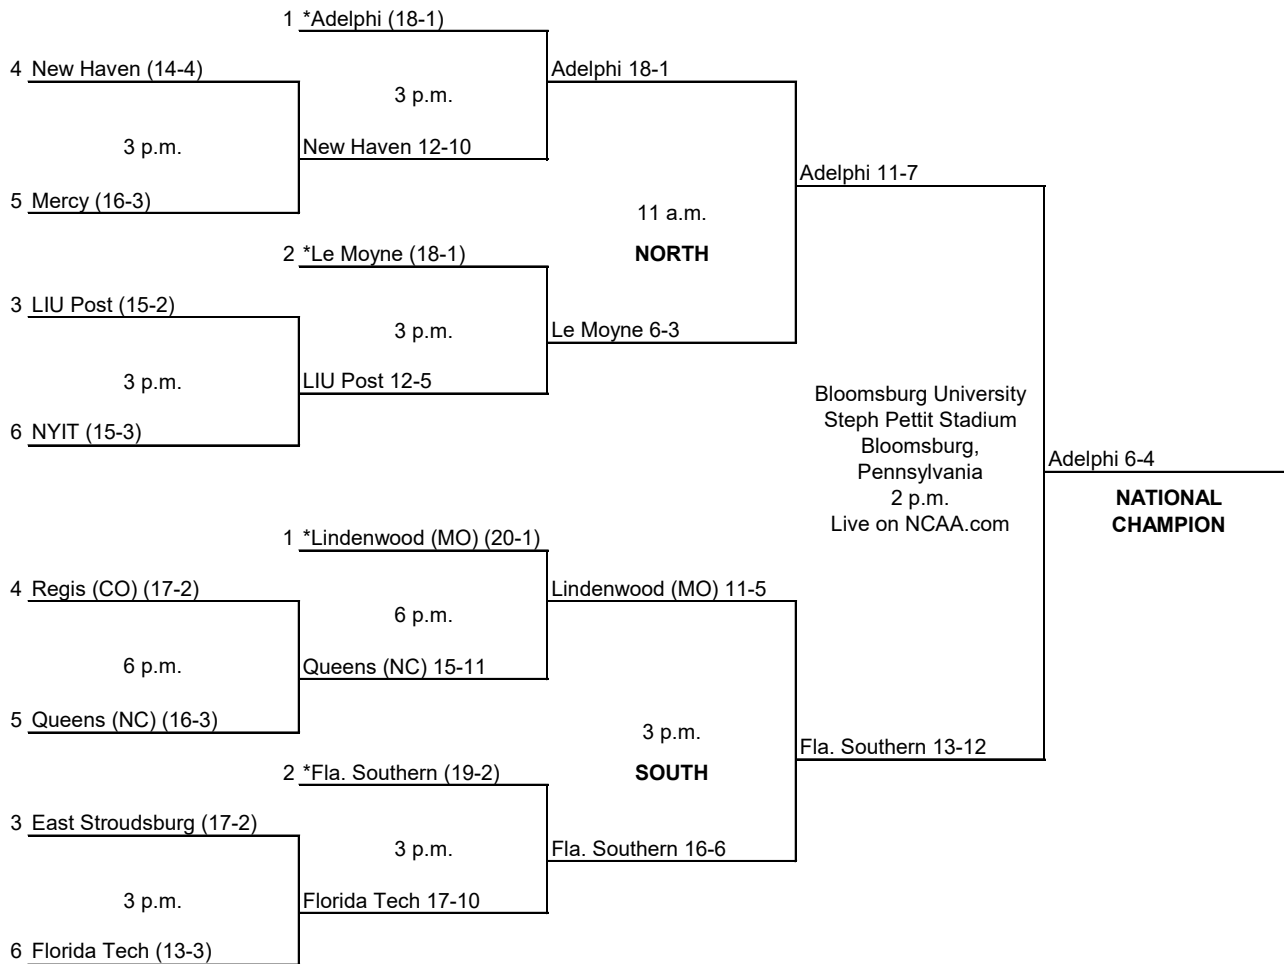

2017 NCAA Division II Women's Lacrosse Championship

First Round
May 12

Second Round
May 13

Semifinals
May 19

Championship
May 21

* Host Institution
All times are Eastern time.
Information subject to change.