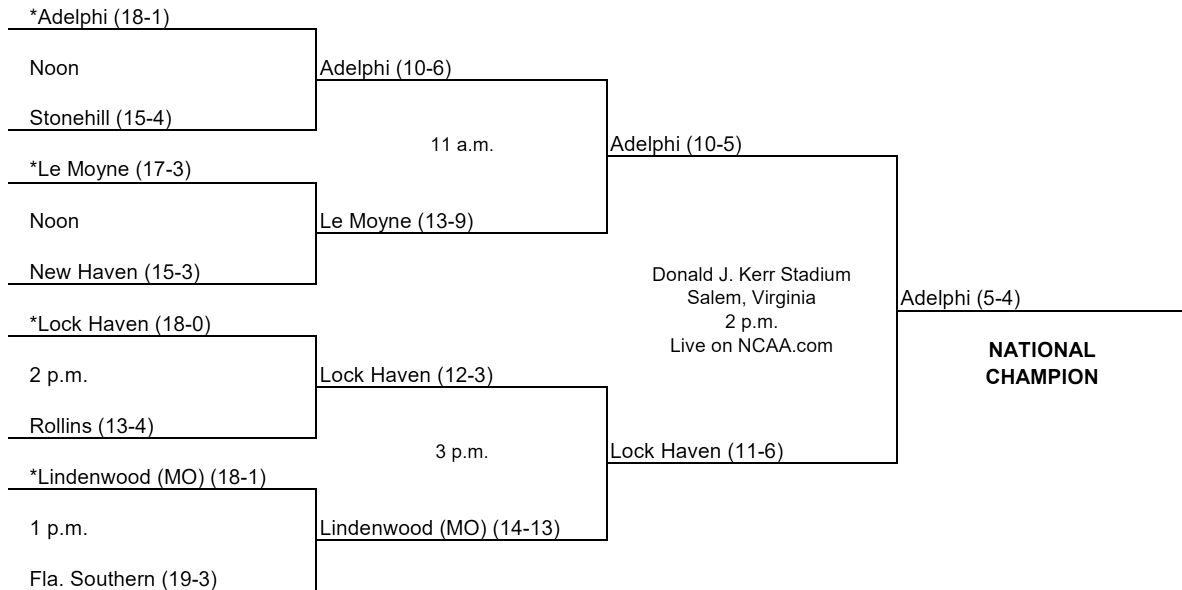

2015 NCAA Division II Women's Lacrosse Championship

First Round
May 9

Semifinals
May 16

Championship
May 17

* Host Institution
All times are Eastern time.
Information subject to change.

© 2014 National Collegiate Athletic Association. No commercial use without the NCAA's written permission.
The NCAA opposes all forms of sports wagering.