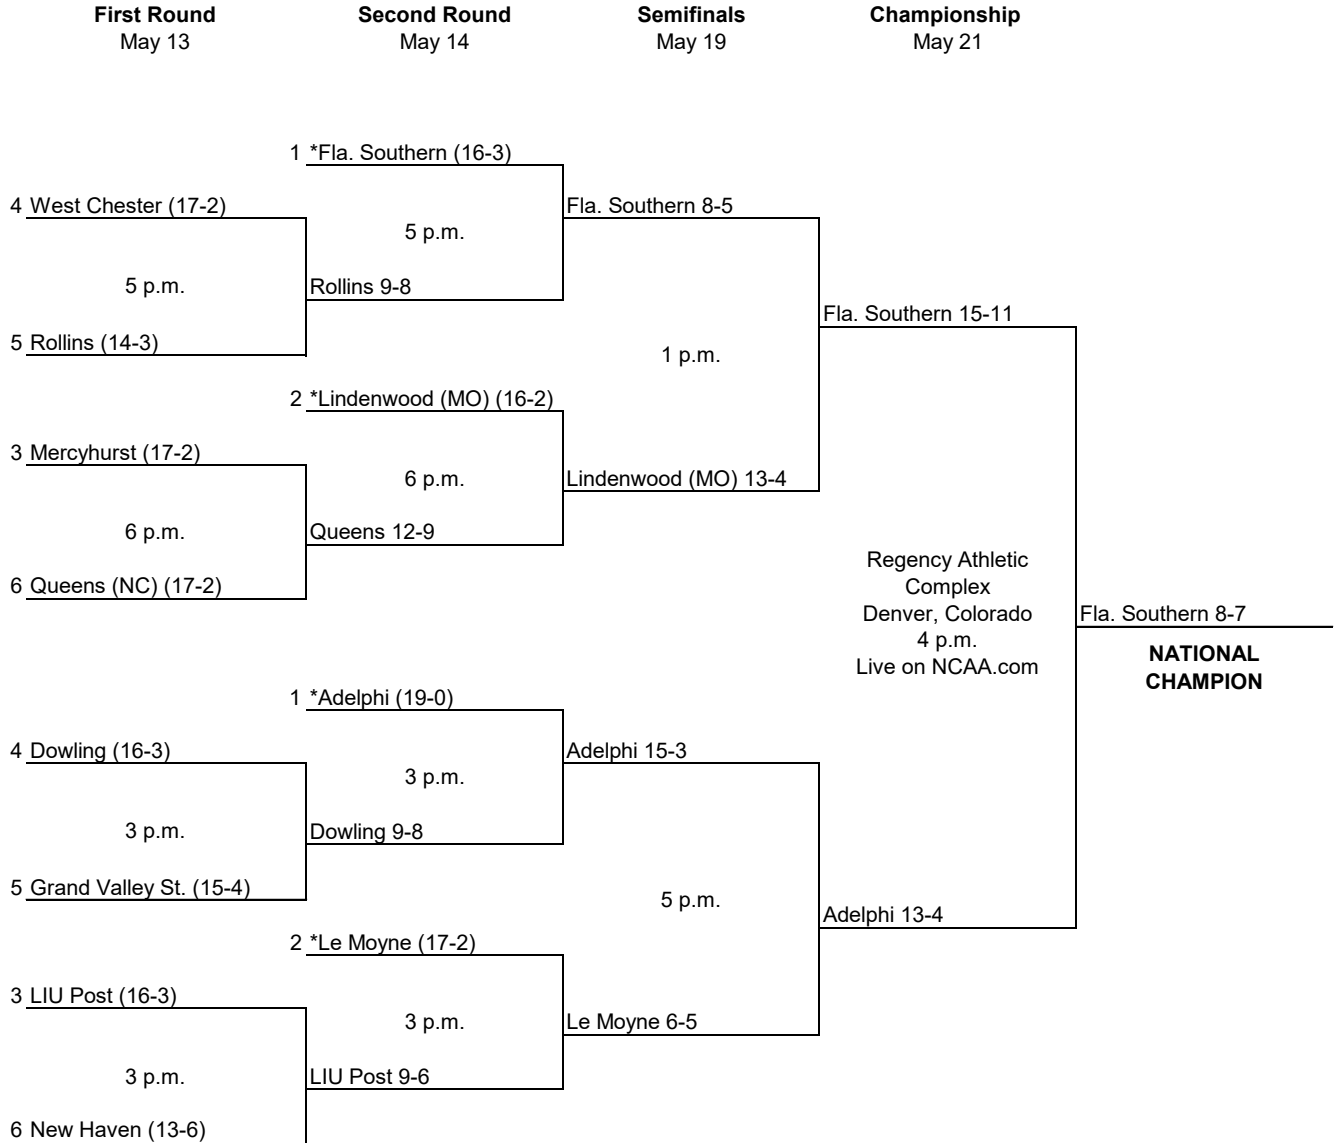

2016 NCAA Division II Women's Lacrosse Championship

* Host Institution
All times are Eastern time.
Information subject to change.