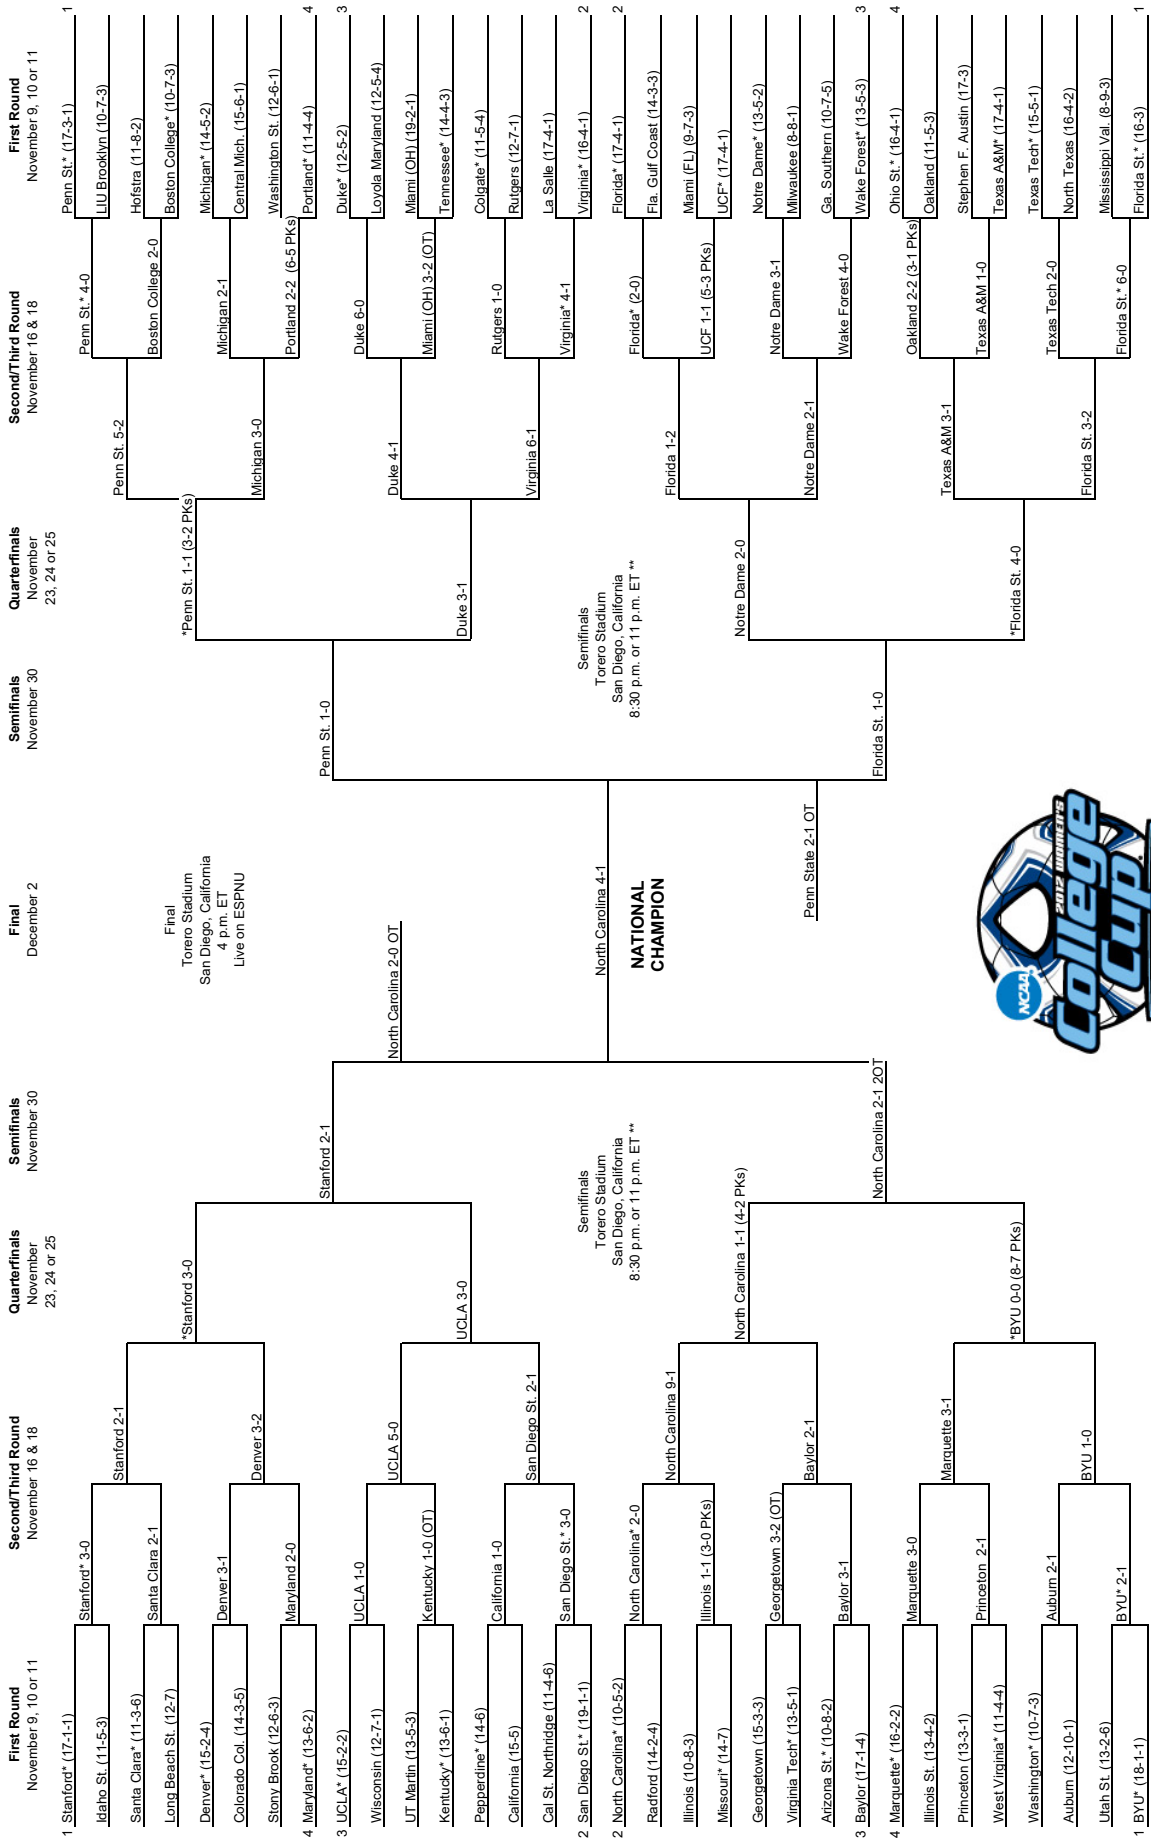

2012 NCAA Division I Women's SOCCER CHAMPIONSHIP

*Host institution for preliminary round games
Order of semifinal games will be determined after quarterfinal round games are completed.
Second semifinal game will begin play 45 minutes after the conclusion of the first game.
** Semifinal game one will air live on ESPN3 (and re-air on Sunday, Dec. 2 at 2 p.m. ET on ESPN). Semifinal game two will air live on ESPN.