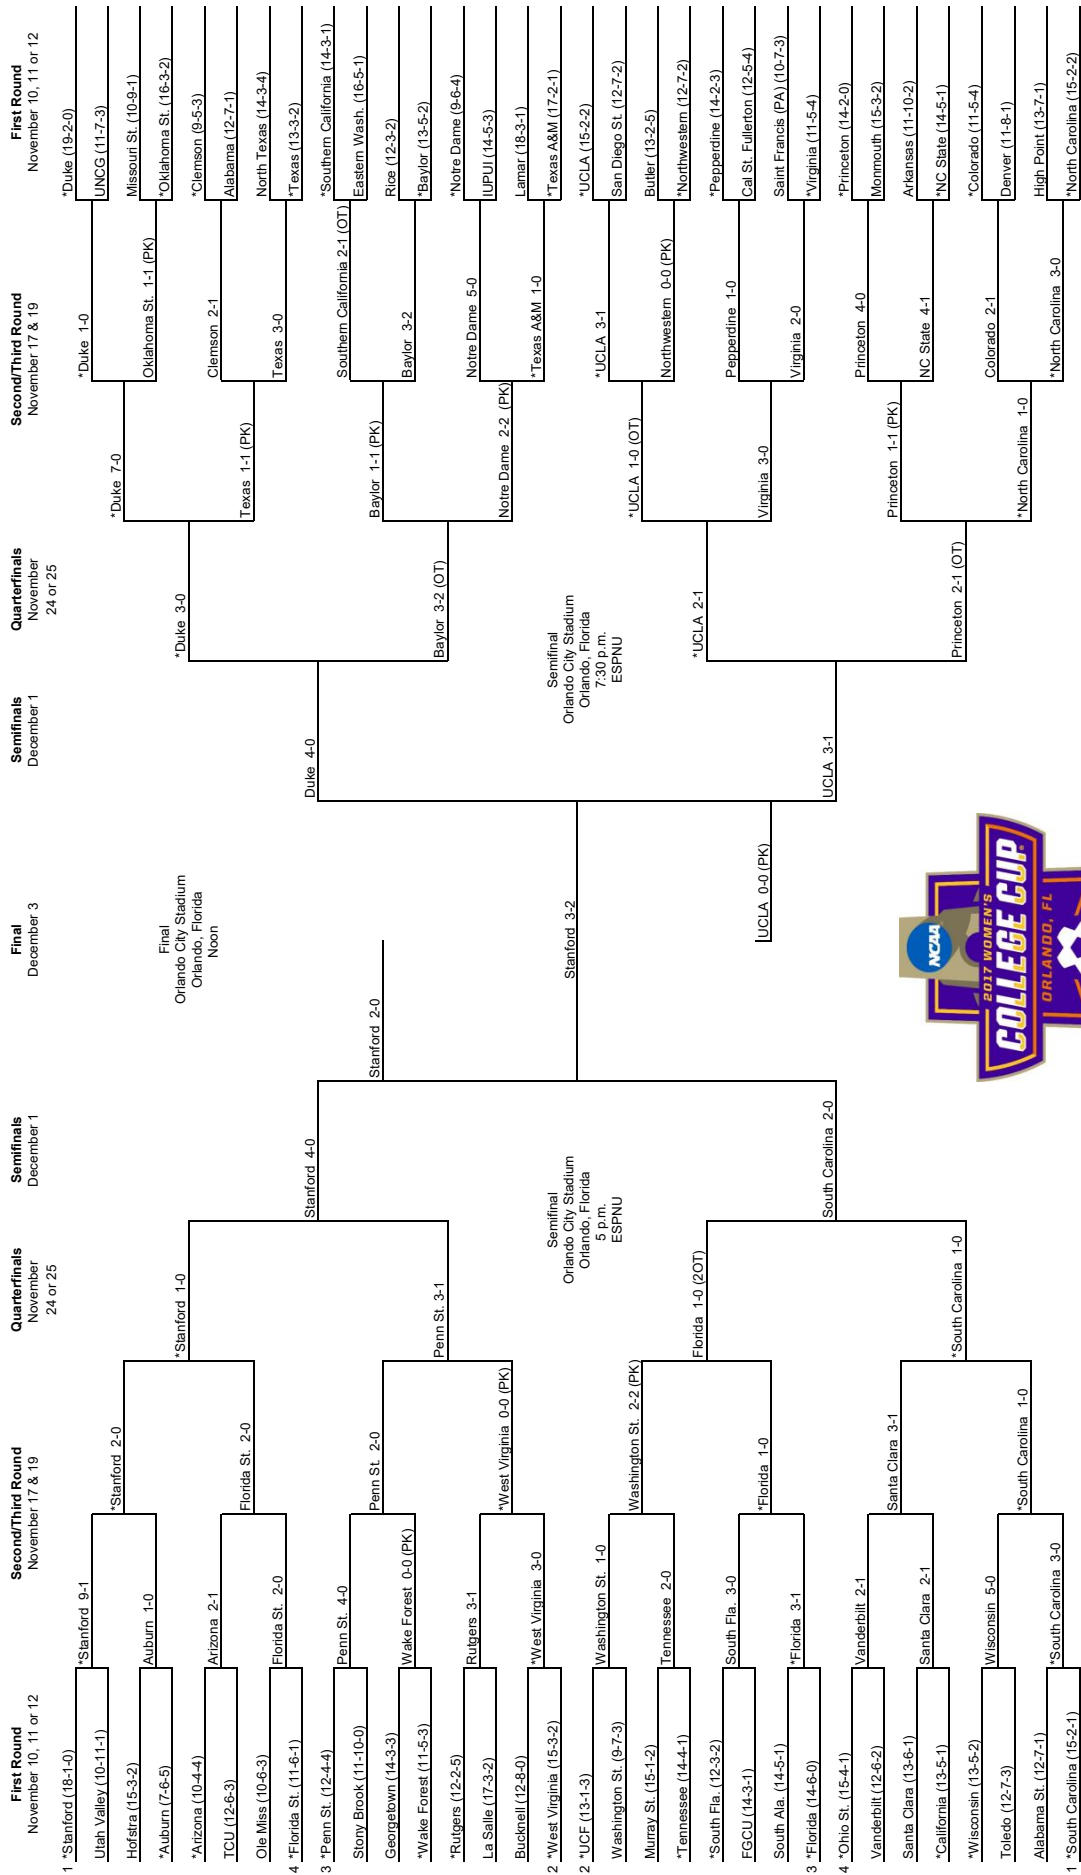

DIVISION I WOMEN'S SOCCER CHAMPIONSHIP

*Host institution for preliminary round games.
All game times are Eastern standard time.
Order of semifinal games determined after quarterfinal round games are completed.
Second semifinal game will begin 45 minutes after conclusion of first game.

© 2017 National Collegiate Athletic Association. No commercial use without the NCAA's written permission.
The NCAA opposes all forms of sports wagering.