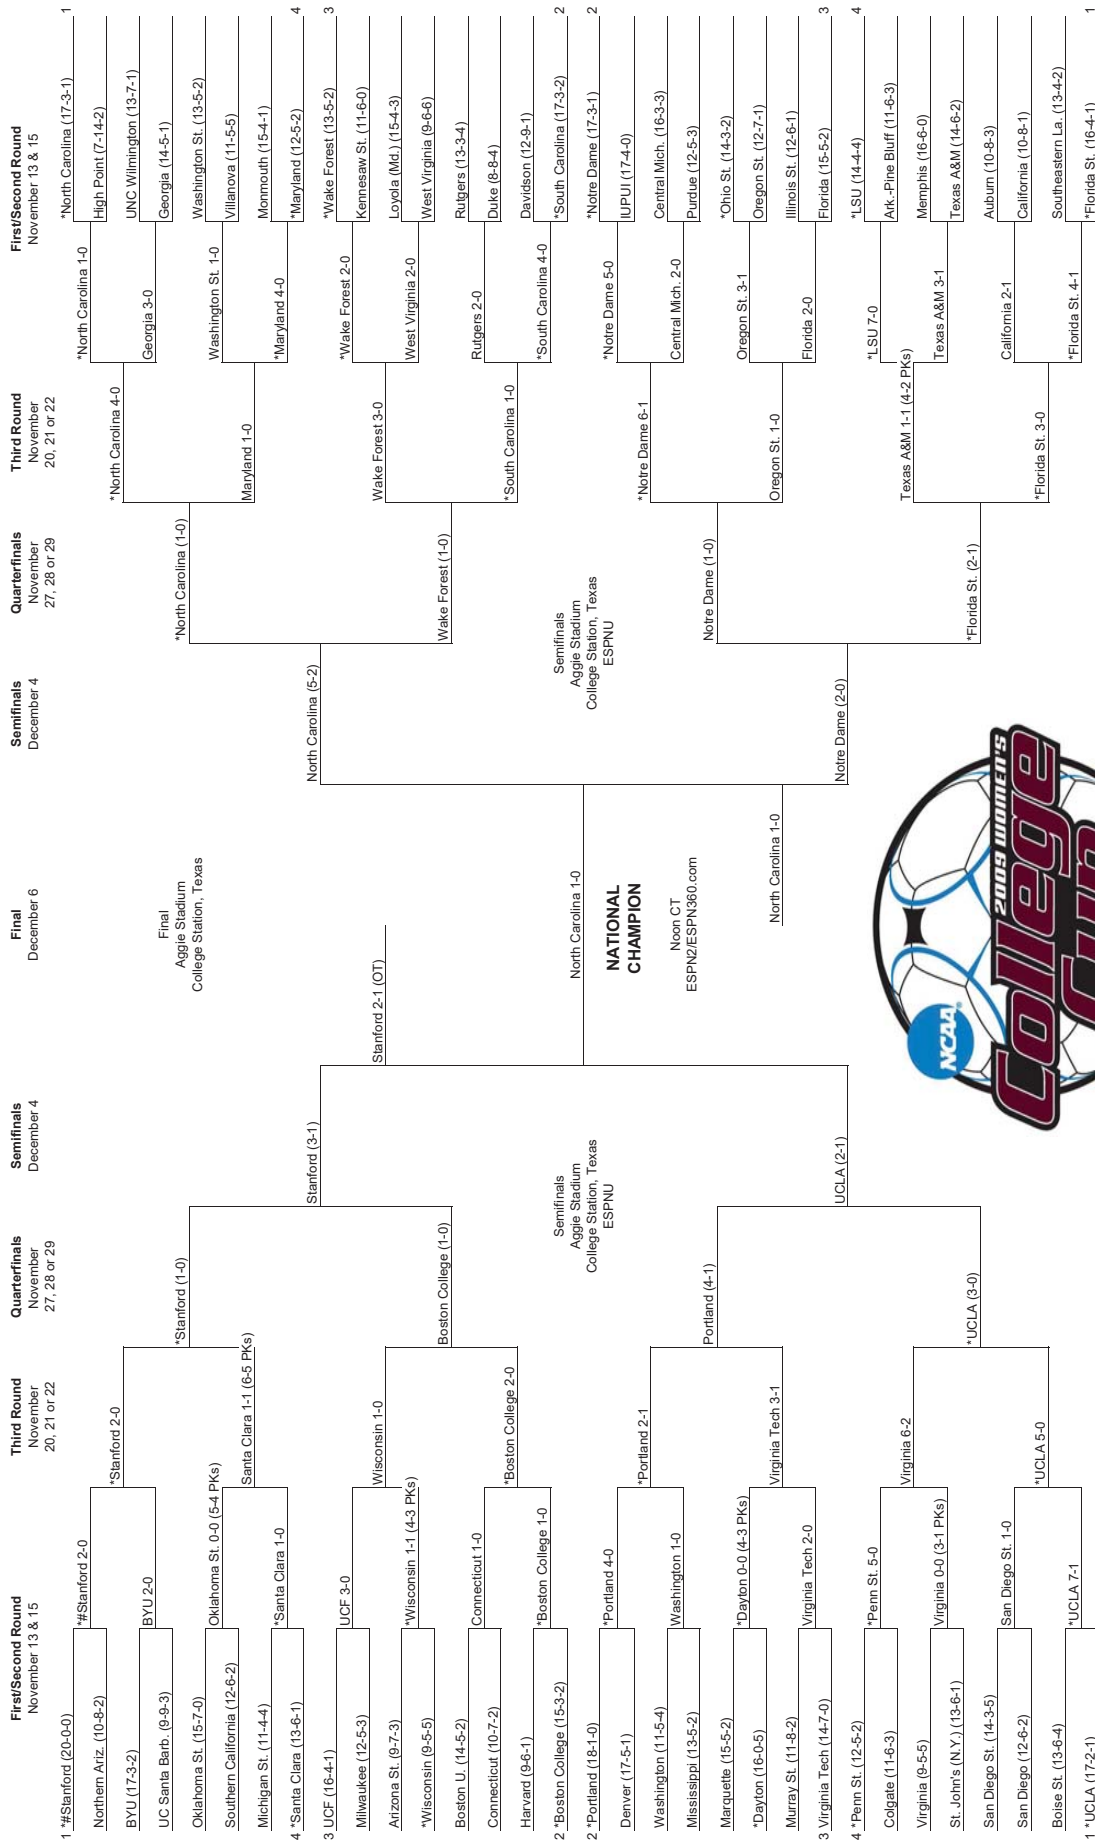

2009 NCAA Division I Women's SOCCER CHAMPIONSHIP

*Host institution for preliminary round games
#Site will host games on November 12 and 14
Order of semifinal games will be determined after quarterfinal round games are completed.
Second semifinal game will begin play 45 minutes after the conclusion of the first game.