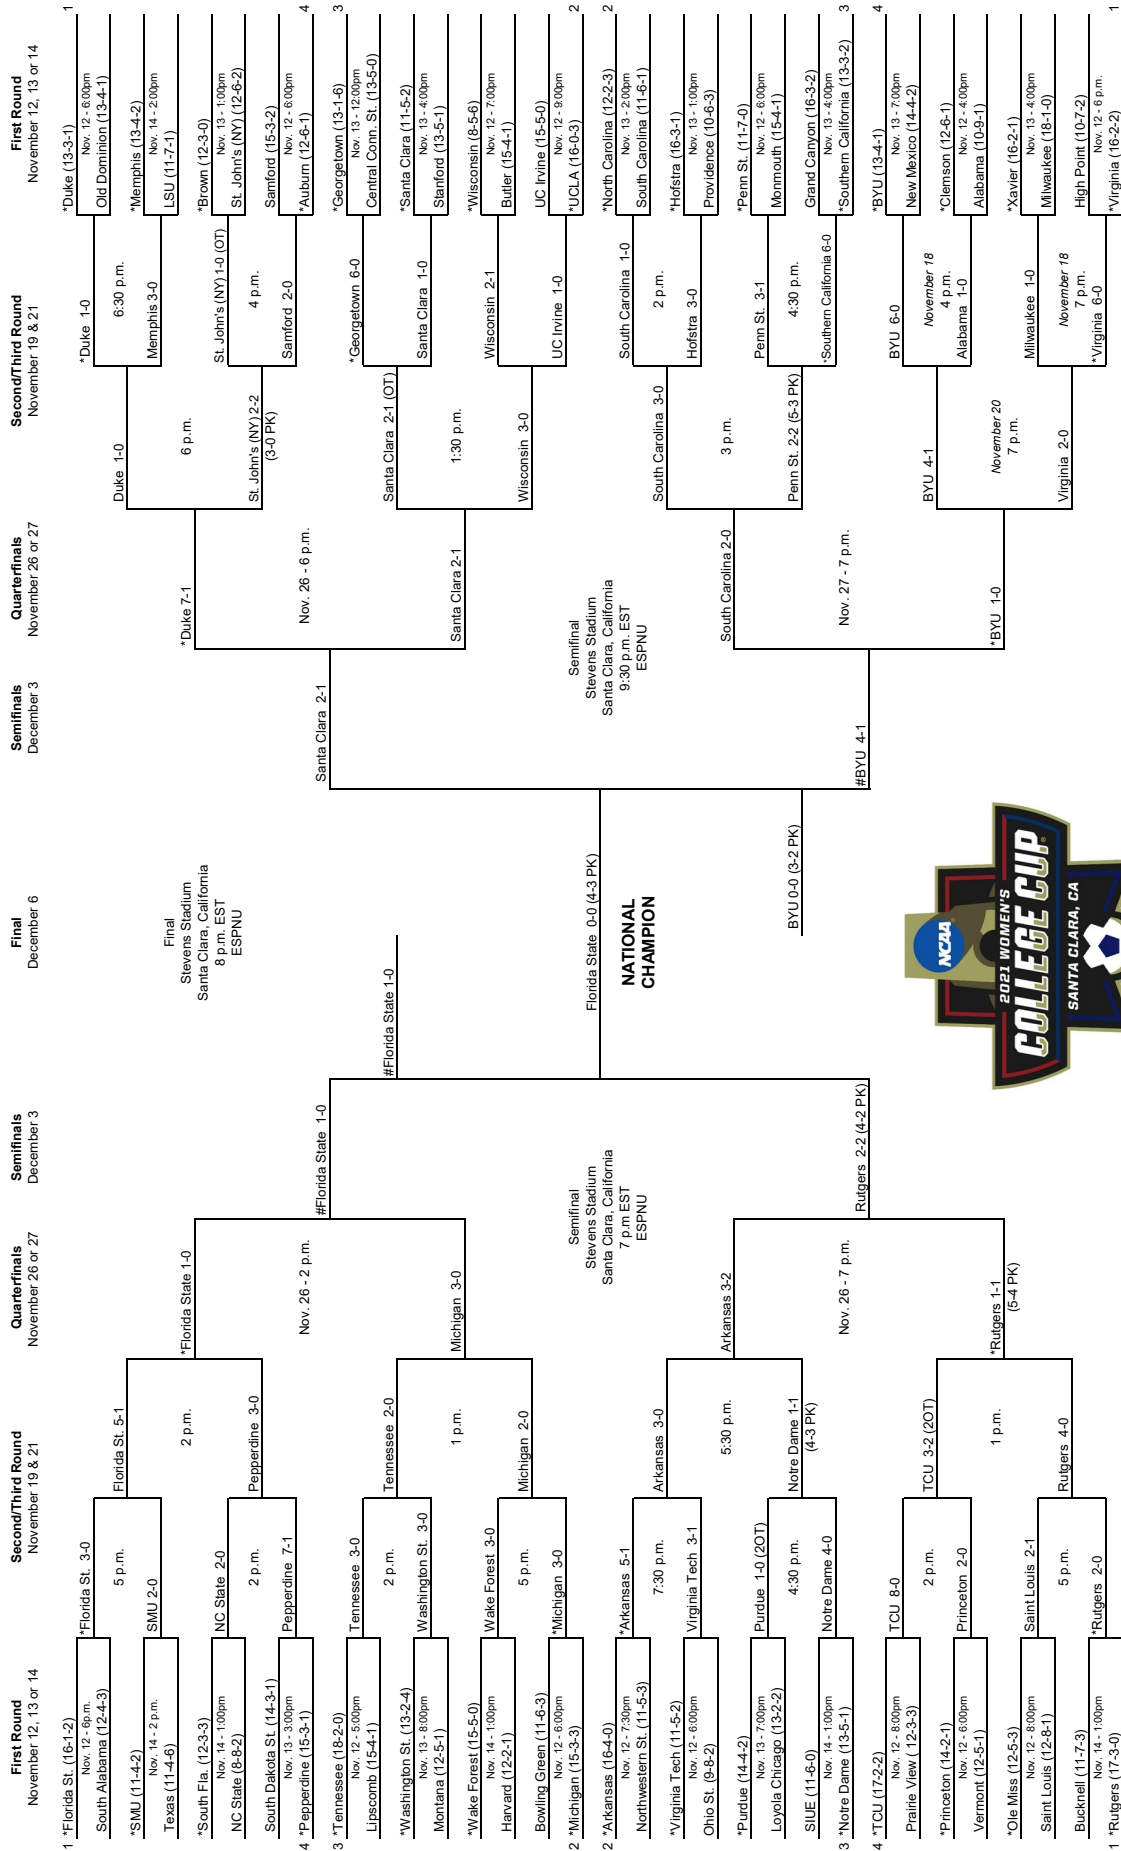

DIVISION I WOMEN'S SOCCER CHAMPIONSHIP

*Host institution for preliminary round games.
#Home team
All game times are Eastern standard time.

© 2021 National Collegiate Athletic Association. No commercial use without the NCAA's written permission.
The NCAA opposes all forms of sports wagering.

Don't Bet On It.