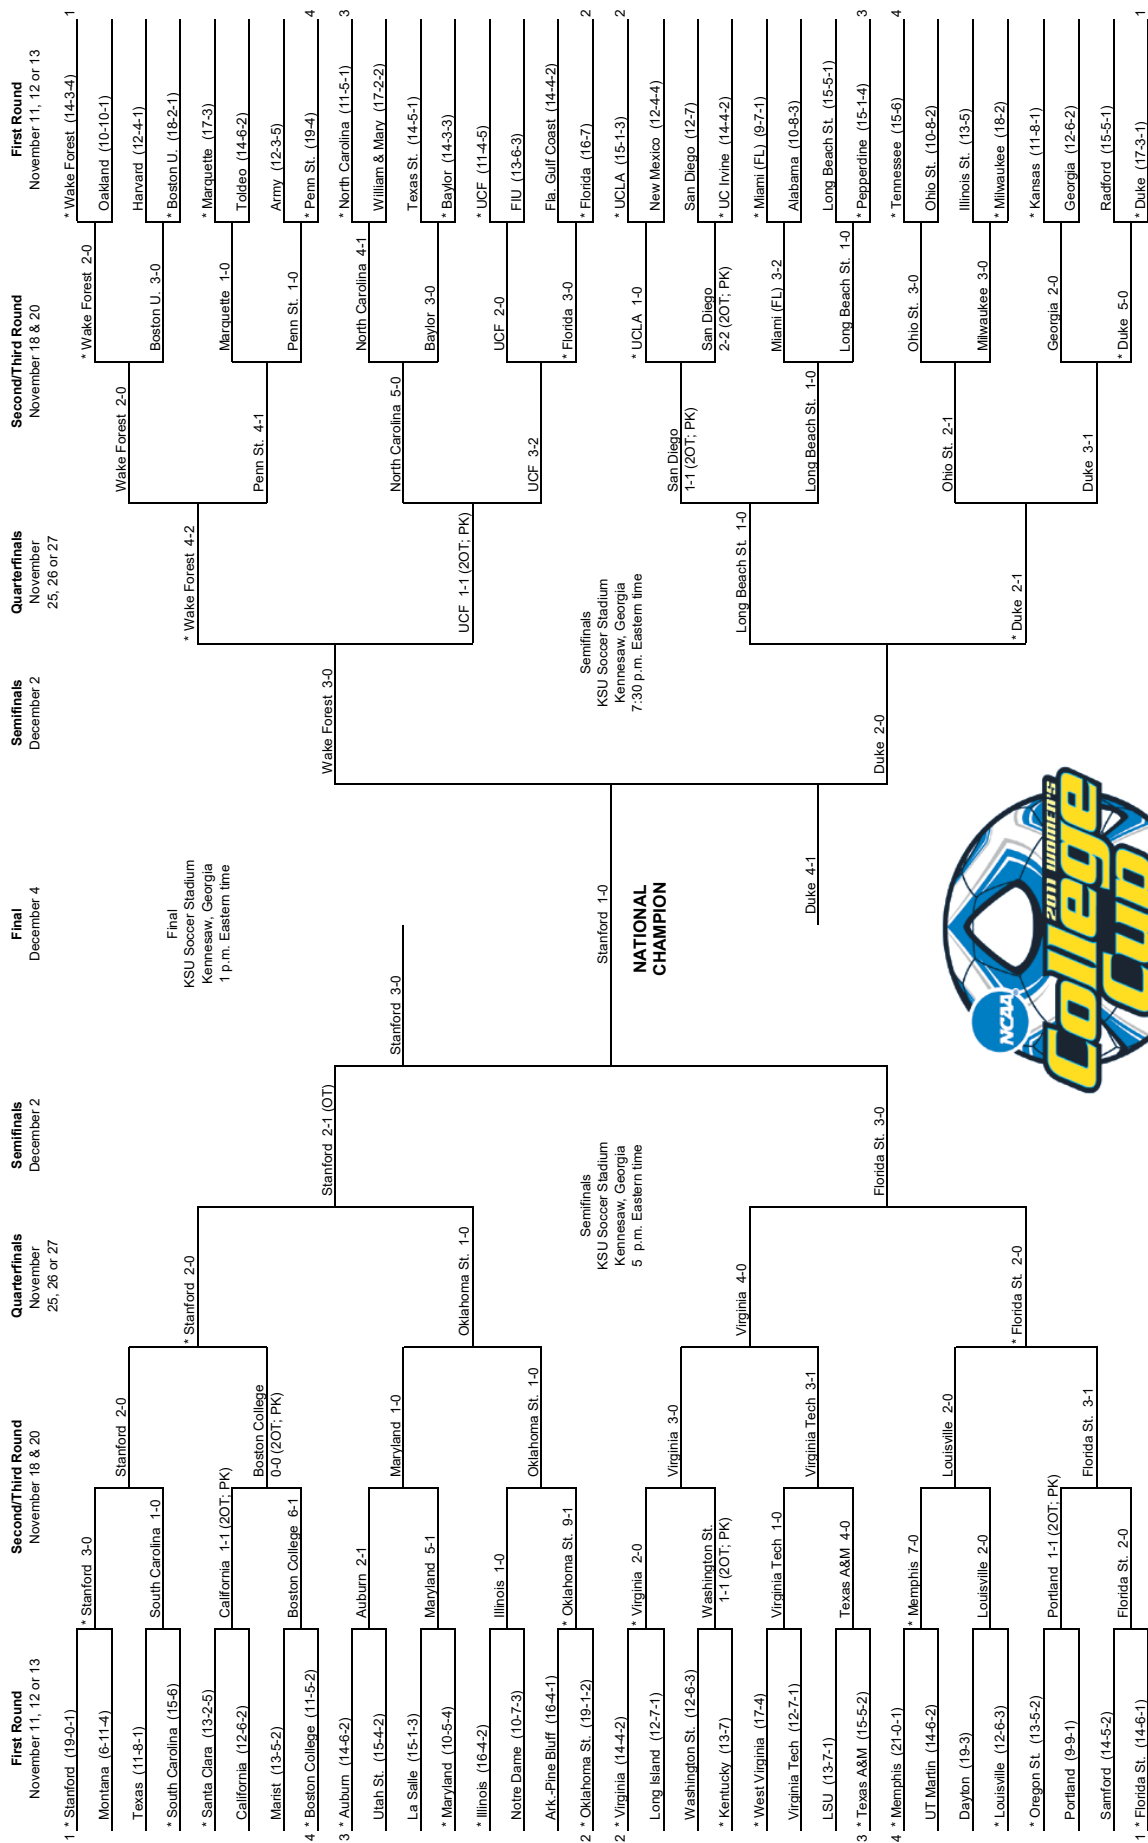

2011 NCAA Division I Women's SOCCER CHAMPIONSHIP

*Host institution for preliminary round games
Order of semifinal games will be determined after quarterfinal round games are completed.
Second semifinal game will begin play 45 minutes after the conclusion of the first game.