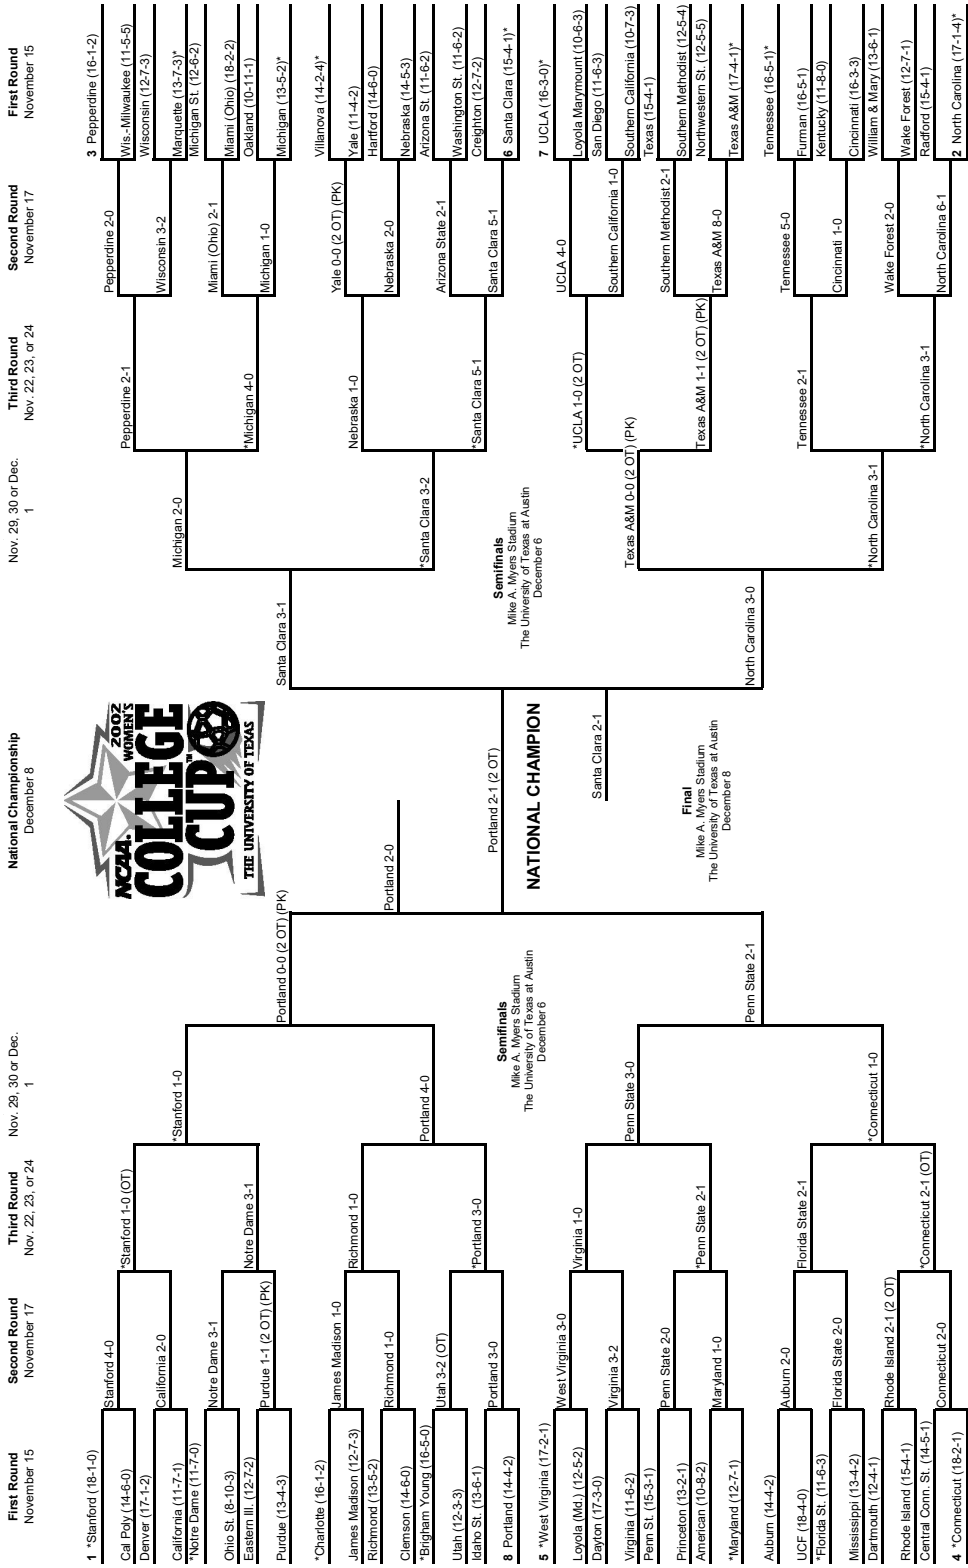

Coach, Years in Tournament	Yrs.	W	L	T	1st	2nd	3/4
Utah							
Rich Manning, 2002-03-04-05-06-13-16-19	8	4	7	1	0	0	0
TOTAL	8	4	7	1	0	0	0
Utah St.							
Heather Cairns, 2011-12	2	0	2	0	0	0	0
TOTAL	2	0	2	0	0	0	0
Utah Valley							
Brent Anderson, 2015	1	0	1	0	0	0	0
Chris Lemay, 2017-18-22	3	1	3	0	0	0	0
TOTAL	4	1	4	0	0	0	0
UTEP							
Kevin Cross, 2005	1	1	1	0	0	0	0
TOTAL	1	1	1	0	0	0	0
UTSA							
Steve Ballard, 2010	1	0	1	0	0	0	0
Derek Pittman, 2022	1	0	1	0	0	0	0
TOTAL	2	0	2	0	0	0	0
Valparaiso							
Stephen Anthony, 2005	1	0	1	0	0	0	0
John Marovich, 2014	1	0	1	0	0	0	0
TOTAL	2	0	2	0	0	0	0
Vanderbilt							
Ken McDonald, 1994-95-96-97-98	5	4	5	0	0	0	0
Ronnie Woodard, 2005-06	2	0	0	2	0	0	0
Daren Ambrose, 2017-18-19-20-22	5	3	4	1	0	0	0
TOTAL	12	7	9	3	0	0	0
VCU							
Denise Schilte-Brown, 2004-05	2	1	2	0	0	0	0
TOTAL	2	1	2	0	0	0	0
Vermont							
John Carter, 1984	1	0	1	0	0	0	0
Kristi Huizenga, 2021	1	0	1	0	0	0	0
TOTAL	2	0	2	0	0	0	0
Villanova							
Ann Clifton, 2001-02-03-04-05	5	4	4	2	0	0	0
John Byford, 2009	1	0	1	0	0	0	0
TOTAL	6	4	5	2	0	0	0
Virginia							
Lauren Gregg, 1987-88-89-90-91-92-94-95	8	1	8	0	0	0	1
April Heinrichs, 1996-97-98-99	4	2	3	1	0	0	0
Steve Swanson, 2000-01-02-03-04-05-06-07-08-09-10-11-12-13-14-15-16-17-18-19-20-21-22	23	51	19	7	0	1	2
TOTAL	35	54	30	8	0	2	2
Virginia Tech							
Kelly Cagle, 2004-08-09-10	4	2	4	0	0	0	0
Chugger Adair, 2011-12-13-14-15-18-19-21-22	9	11	9	1	0	0	1
TOTAL	13	13	13	1	0	0	1
Wake Forest							
Chris Turner, 1996	1	1	1	0	0	0	0
Tony da Luz, 1997-98-99-2000-01-02-03-04-05-06-07-08-09-10-11-12-13-17-18-21-22	21	19	20	3	0	0	1
TOTAL	22	20	21	3	0	0	1
Washington							
Leslie Gallimore, 1994-95-96-98-2000-01-03-04-08-09-10-12-14-19	14	14	14	2	0	0	0
Nicole Van Dyke, 2020	1	1	1	1	0	0	0
TOTAL	15	15	15	3	0	0	0

Coach, Years in Tournament	Yrs.	W	L	T	1st	2nd	3/4
Washington St.							
Lisa Gozley, 1994	1	1	1	0	0	0	0
Dan Tobias, 2000-02	2	0	2	0	0	0	0
Matt Potter, 2008-09-11	3	1	3	1	0	0	0
Keidane McAlpine, 2012-13	2	0	0	2	0	0	0
Steve Nugent, 2014	1	0	1	0	0	0	0
Todd Shulenberg, 2015-17-18-19-21	5	7	5	1	0	0	1
TOTAL	14	9	12	4	0	0	1
Weber St.							
Tim Crompton, 2004-05-13	3	0	3	1	0	0	0
TOTAL	3	0	3	1	0	0	0
West Virginia							
Nikki Izzo-Brown, 2000-01-02-03-04-05-06-07-08-09-10-11-12-13-14-15-16-17-18-19-20-22	22	24	20	5	0	0	1
TOTAL	22	24	20	5	0	0	1
Western Caro.							
Tammy DeCesare, 2005-08	2	0	2	0	0	0	0
TOTAL	2	0	2	0	0	0	0
Western Mich.							
Mike Haines, 2003	1	1	1	0	0	0	0
Nate Norman, 2013-15	2	1	2	0	0	0	0
TOTAL	3	2	3	0	0	0	0
William & Mary							
John Charles, 1984-85-86	3	0	3	0	0	0	0
John Daly, 1987-88-89-90-92-93-94-95-96-97-98-99-2000-01-02-03-04-06-07-08-11-15	22	11	20	3	0	0	0
TOTAL	25	11	23	3	0	0	0
Wisconsin							
Craig Webb, 1985	1	0	1	0	0	0	0
Greg Ryan, 1988-89-90-91-93	5	5	5	0	0	1	1
Dean Duerst, 1994-95-96-98-2000-02-04-05	8	6	8	0	0	0	0
Paula Wilkins, 2009-10-12-14-16-17-18-19-21	9	11	8	2	0	0	0
TOTAL	23	22	22	2	0	1	1
Wright St.							
Scott Rodgers, 1998-99-2000	3	0	3	0	0	0	0
TOTAL	3	0	3	0	0	0	0
Xavier							
Ron Quinn, 1998-2000	2	0	2	0	0	0	0
Nate Lie, 2019-21-22	3	2	3	0	0	0	0
TOTAL	5	2	5	0	0	0	0

BRACKETS

2002 Division I Women's

*Host institution
Seed