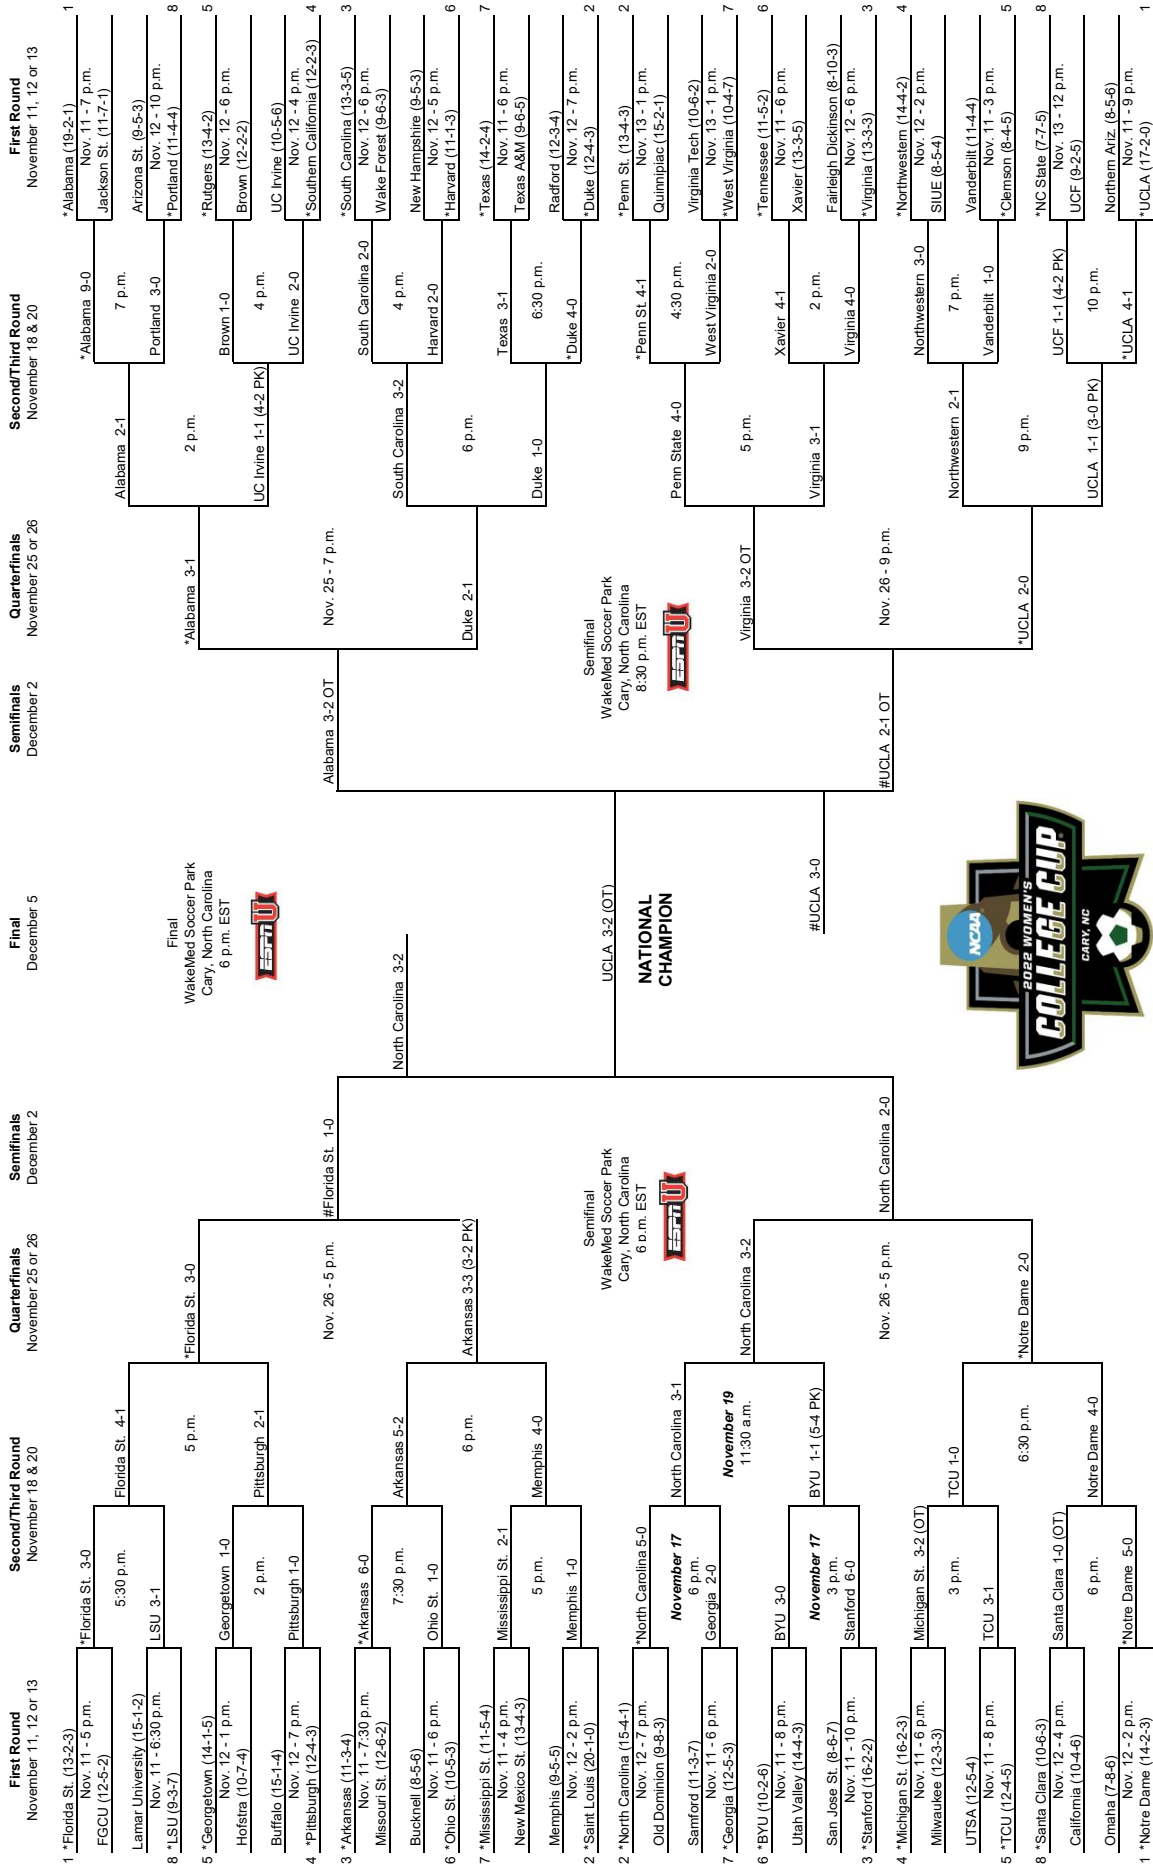

DIVISION I WOMEN'S SOCCER CHAMPIONSHIP

*Host institution for preliminary round games.
All game times are Eastern standard time.
#Home team WCC
Second semifinal game will begin 45 minutes after conclusion of first game.

© 2022 National Collegiate Athletic Association. No commercial use without the NCAA's written permission.
The NCAA opposes all forms of sports wagering.