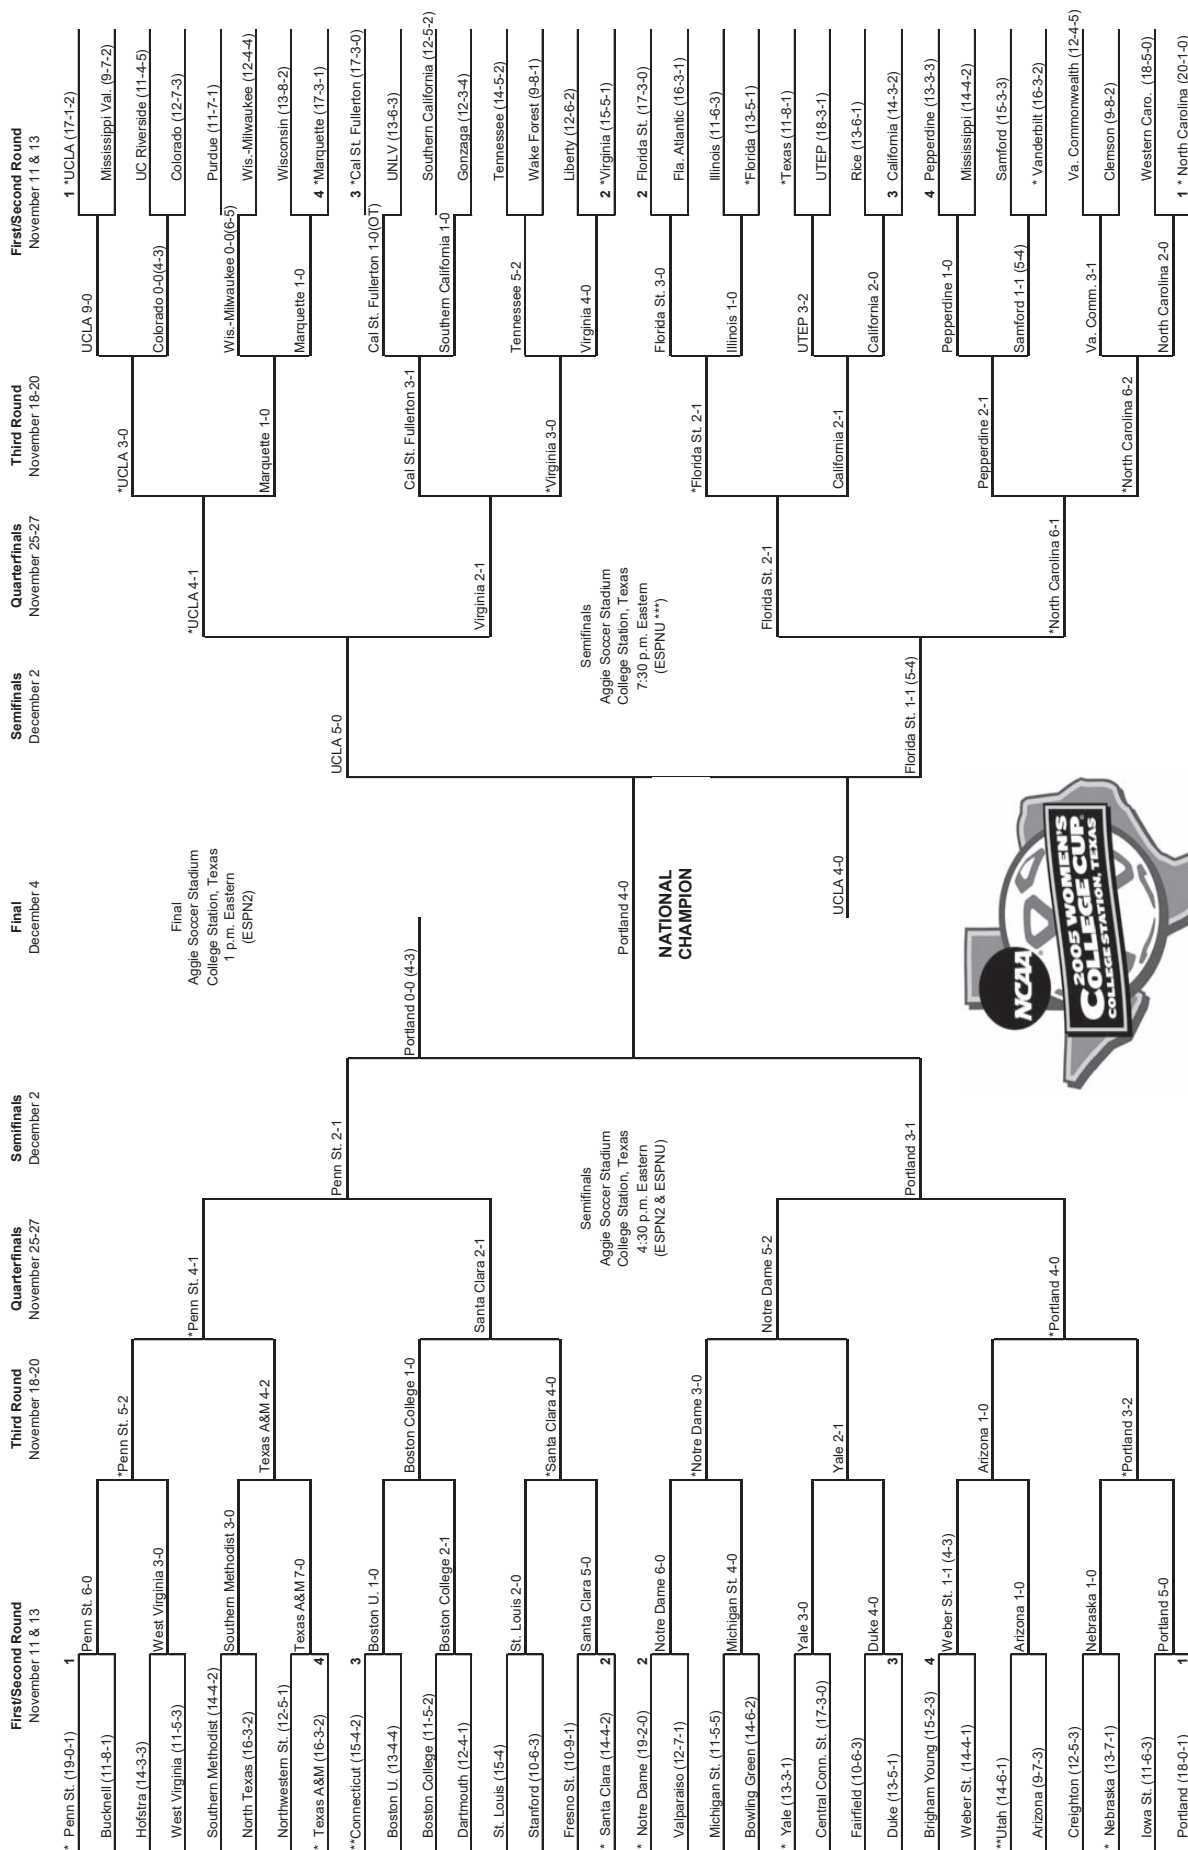

2005 NCAA Division I Women's SOCCER CHAMPIONSHIP

NATIONAL CHAMPION

* Host institution for preliminary round games
** Will host Thursday-Saturday (November 10 & 12)
*** Tape delay will be aired at 2 p.m., Eastern time, December 3rd, on ESPN2.