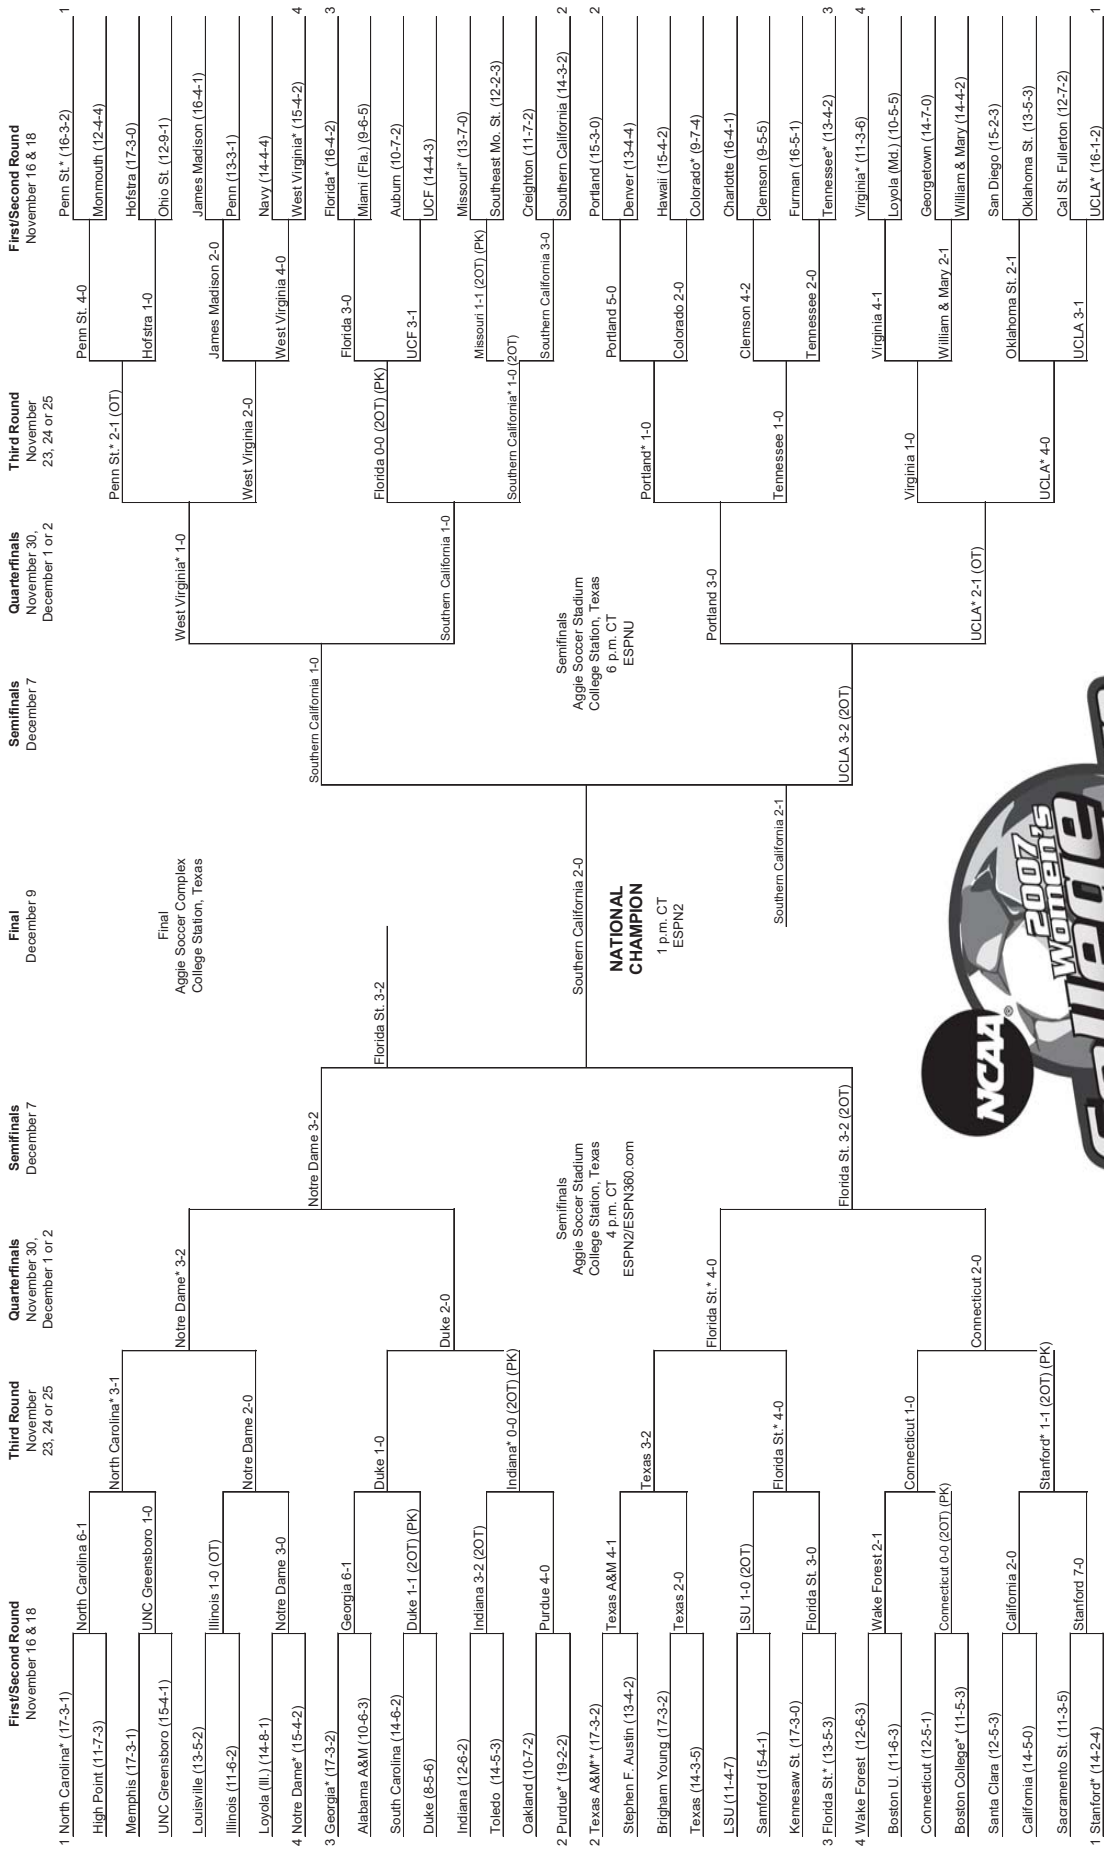

2007 NCAA Division I Women's SOCCER CHAMPIONSHIP

*Host institution for preliminary-round games.
**Will host Thursday & Saturday (November 15 & 17).
Order of semifinal games will be determined after quarterfinal round games are completed.
Second semifinal game will begin play 45 minutes after the conclusion of the first game.