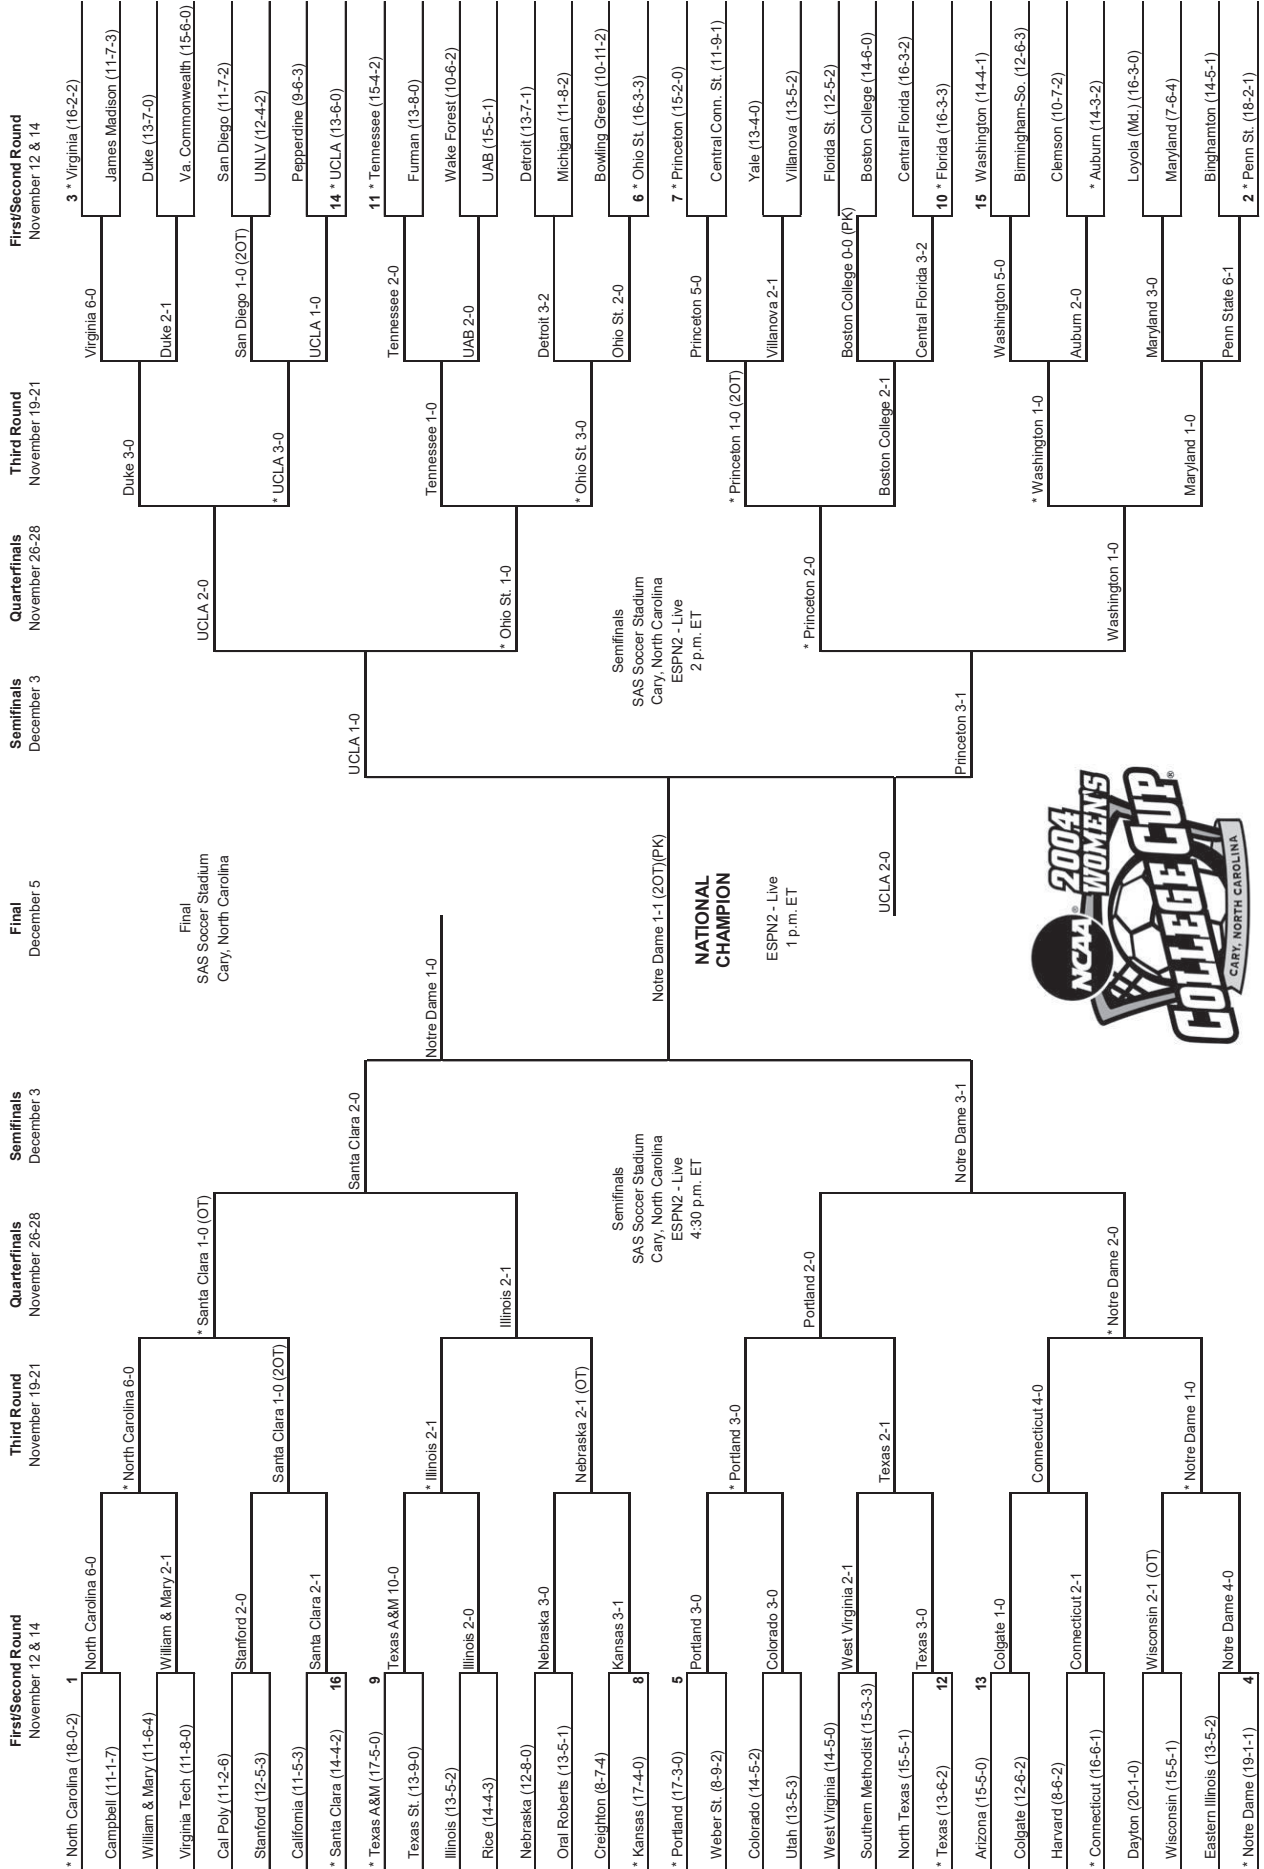

2004 NCAA Division I Women's SOCCER CHAMPIONSHIP

FOR COVERAGE OF THE 2004 WOMEN'S COLLEGE CUP CHAMPIONSHIP, TURN TO ESPN2 ON DECEMBER 5 AT 1 P.M. EASTERN TIME.

* Host Institution