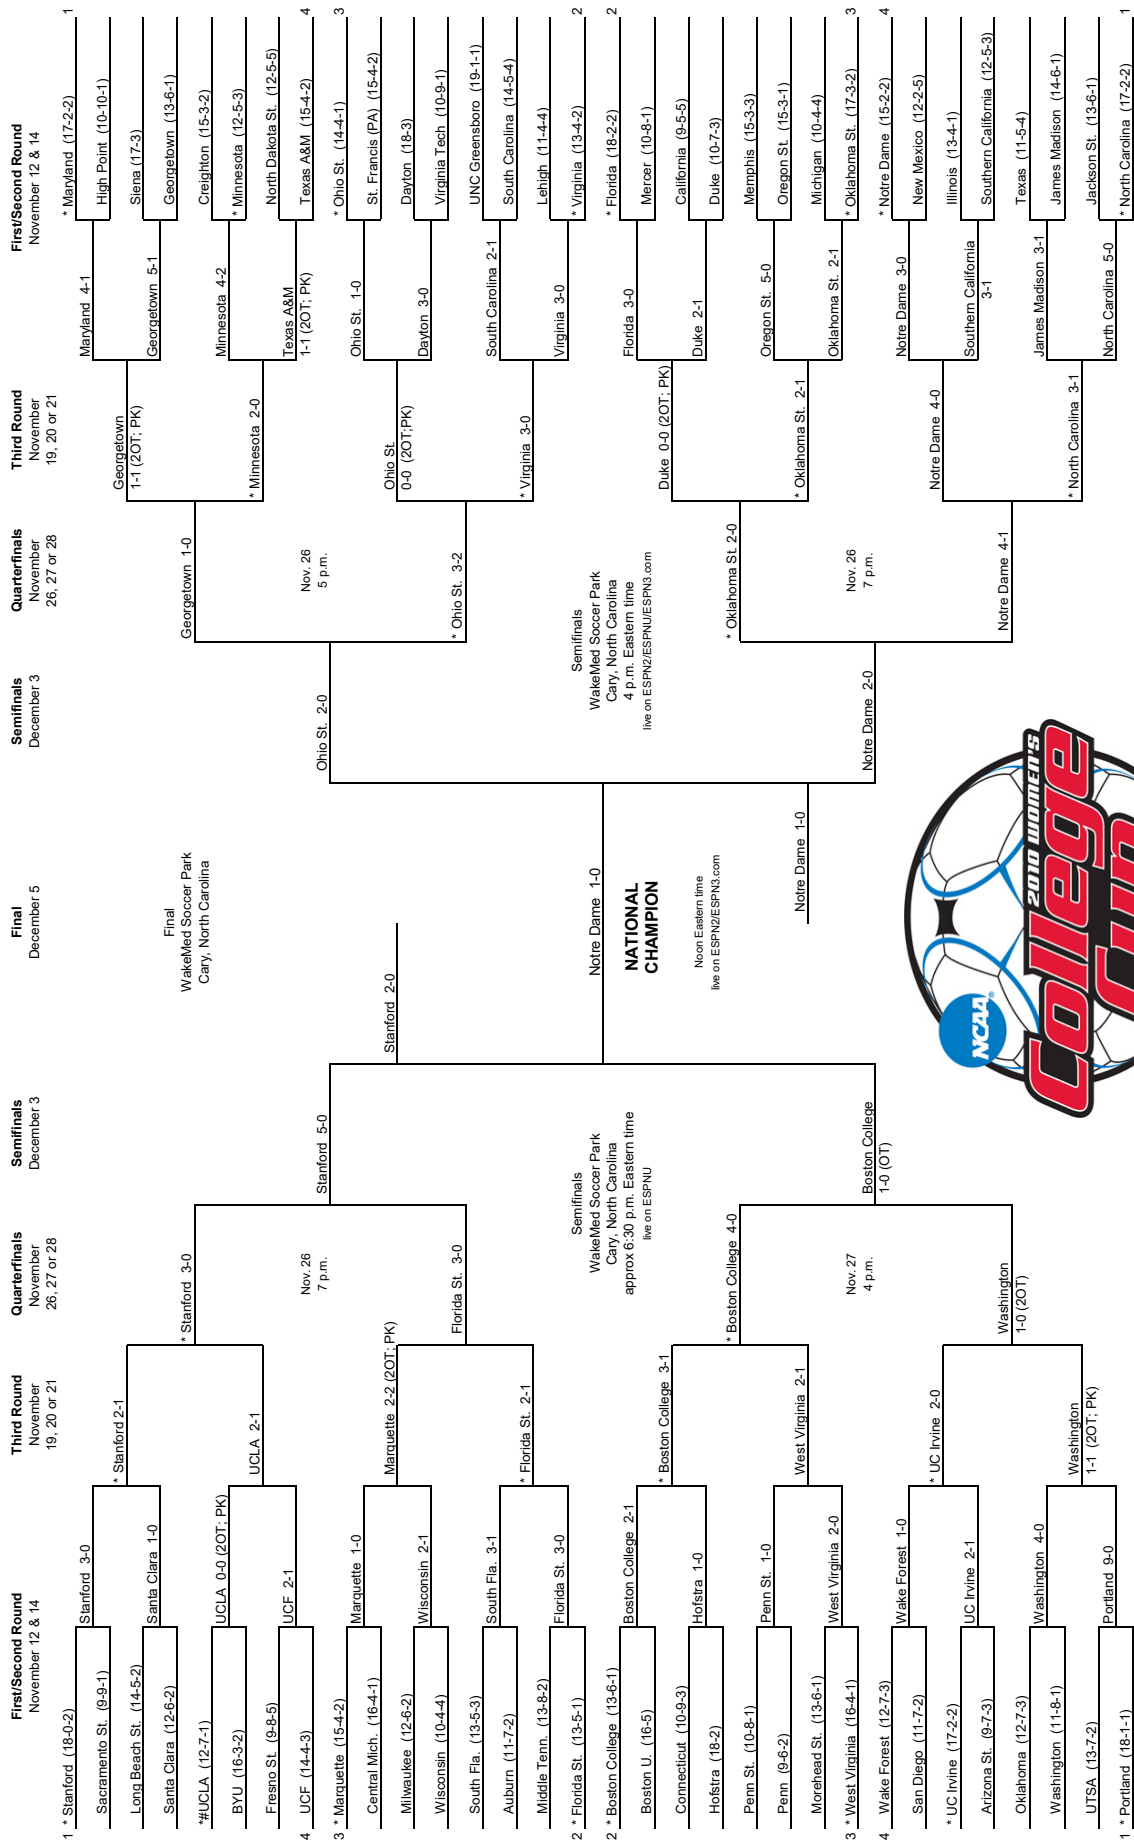

2010 NCAA Division I Women's SOCCER CHAMPIONSHIP

*Host institution for preliminary round games
#Site will host games on November 11 and 13
Order of semifinal games will be determined after quarterfinal round games are completed.
Second semifinal game will begin play 45 minutes after the conclusion of the first game.