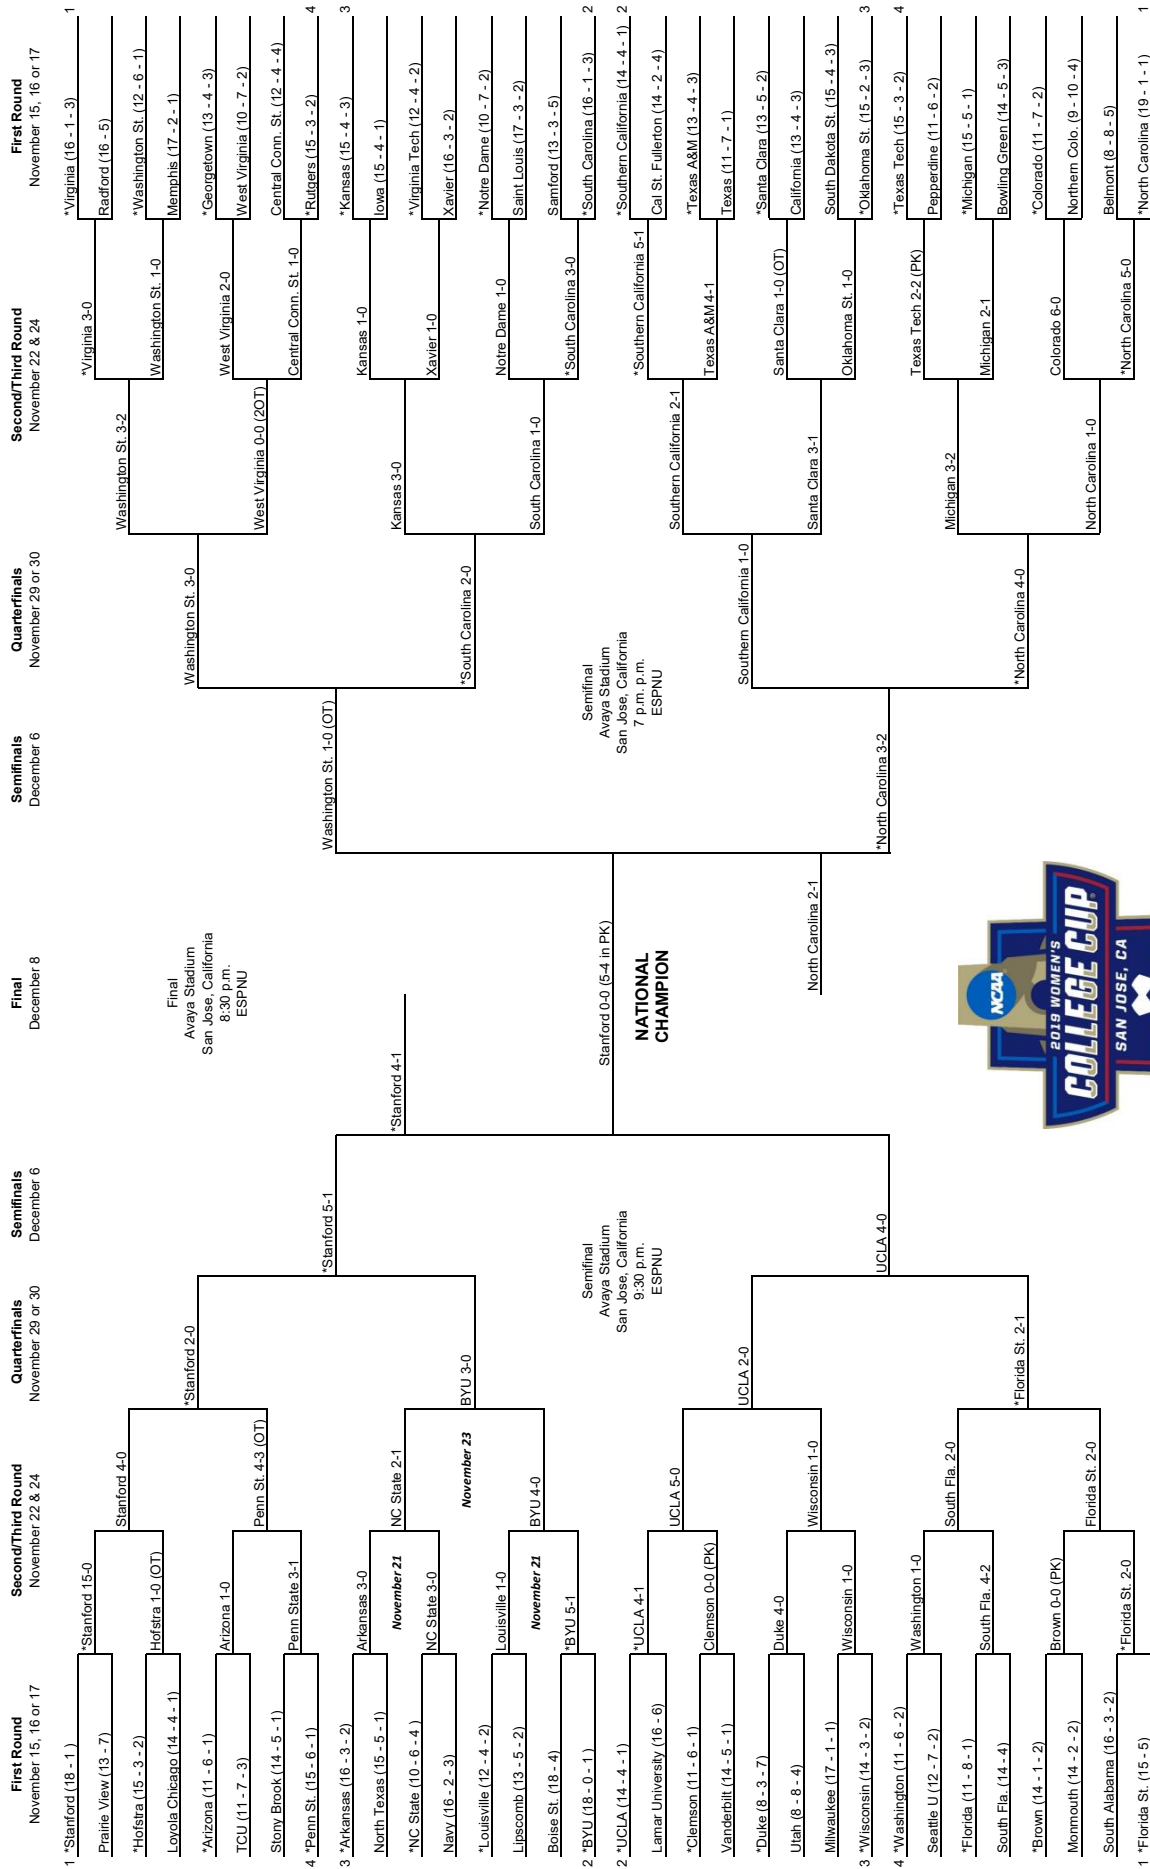

NCAA DIVISION I WOMEN'S SOCCER CHAMPIONSHIP

*Host institution for preliminary round games.
All game times are Eastern standard time.
Order of semifinal games determined after quarterfinal round games are completed.
Second semifinal game will begin 45 minutes after conclusion of first game.

© 2019 National Collegiate Athletic Association. No commercial use without the NCAA's written permission.
The NCAA opposes all forms of sports wagering.