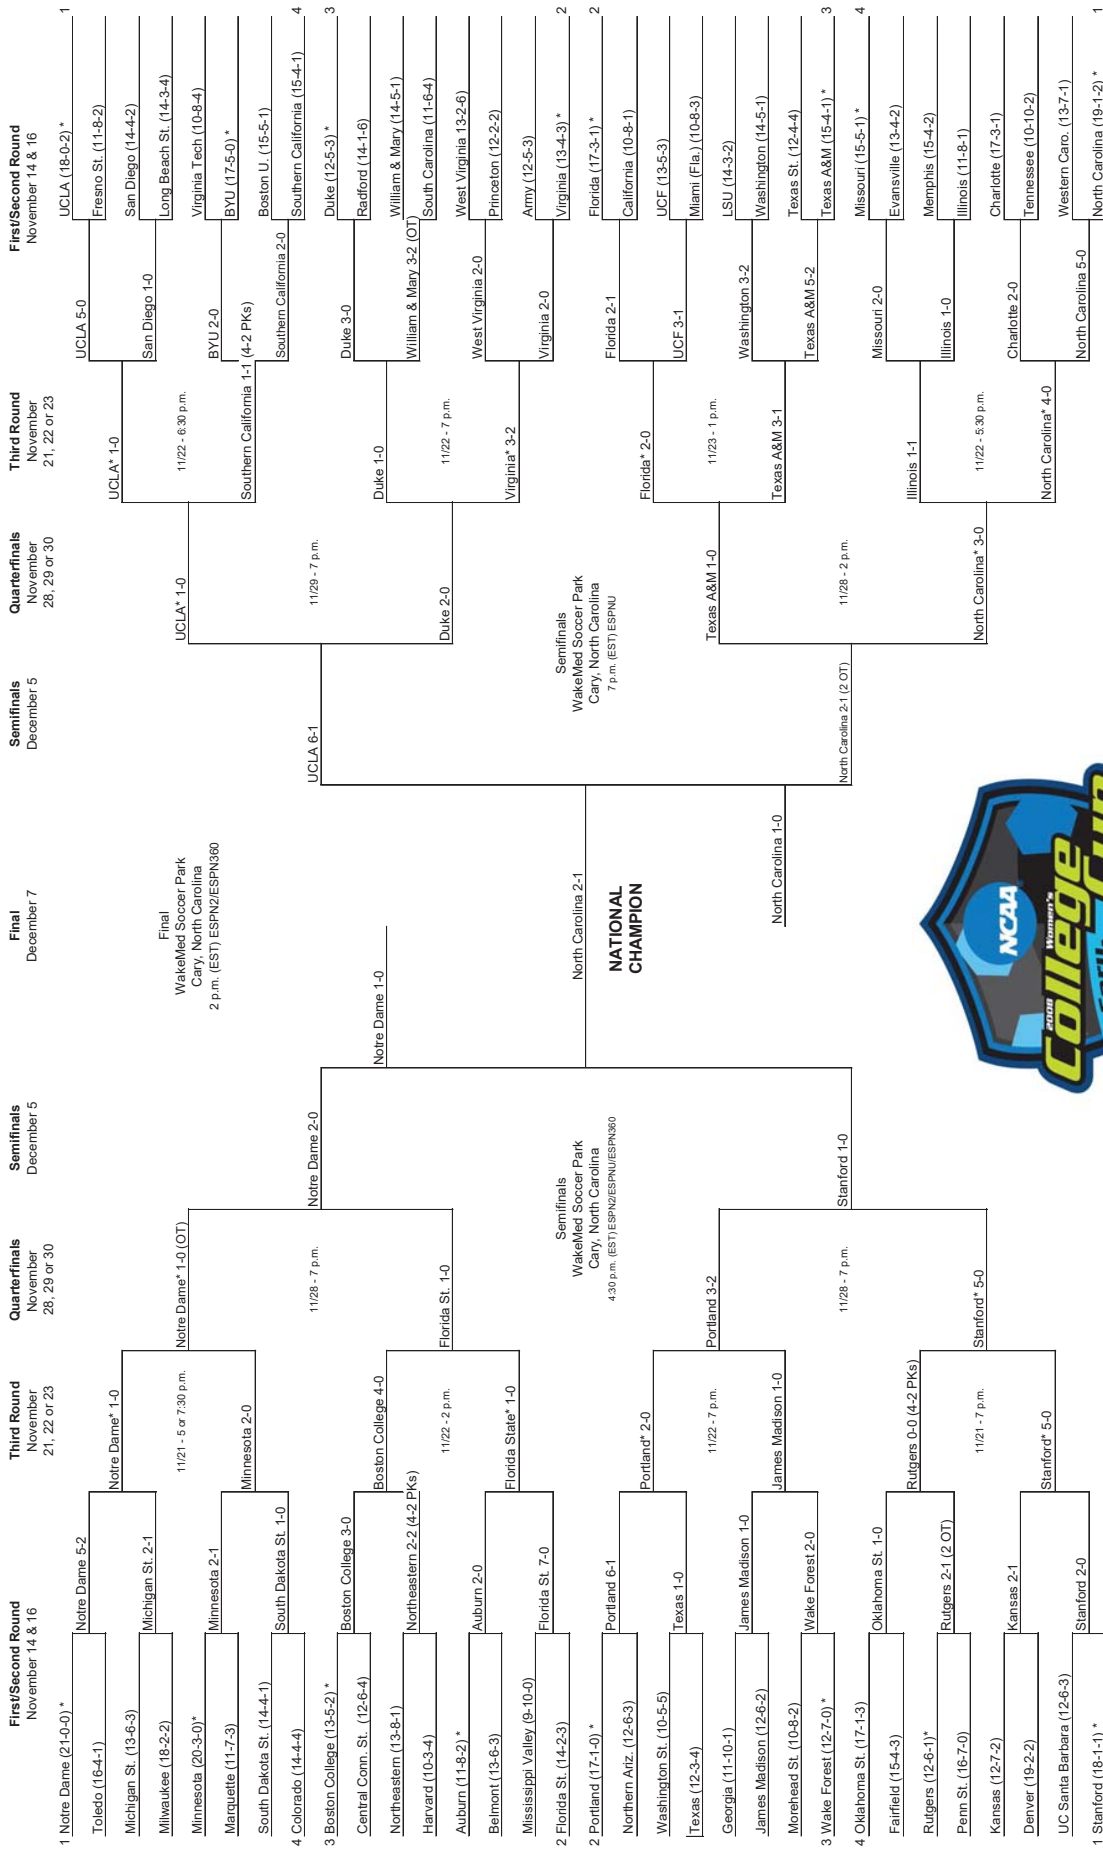

2008 NCAA Division I Women's SOCCER CHAMPIONSHIP

NATIONAL CHAMPION

*Host institution for preliminary round games
Order of semifinal games will be determined after quarterfinal round games are completed.
Second semifinal game will begin play 45 minutes after the conclusion of the first game.
All times local.