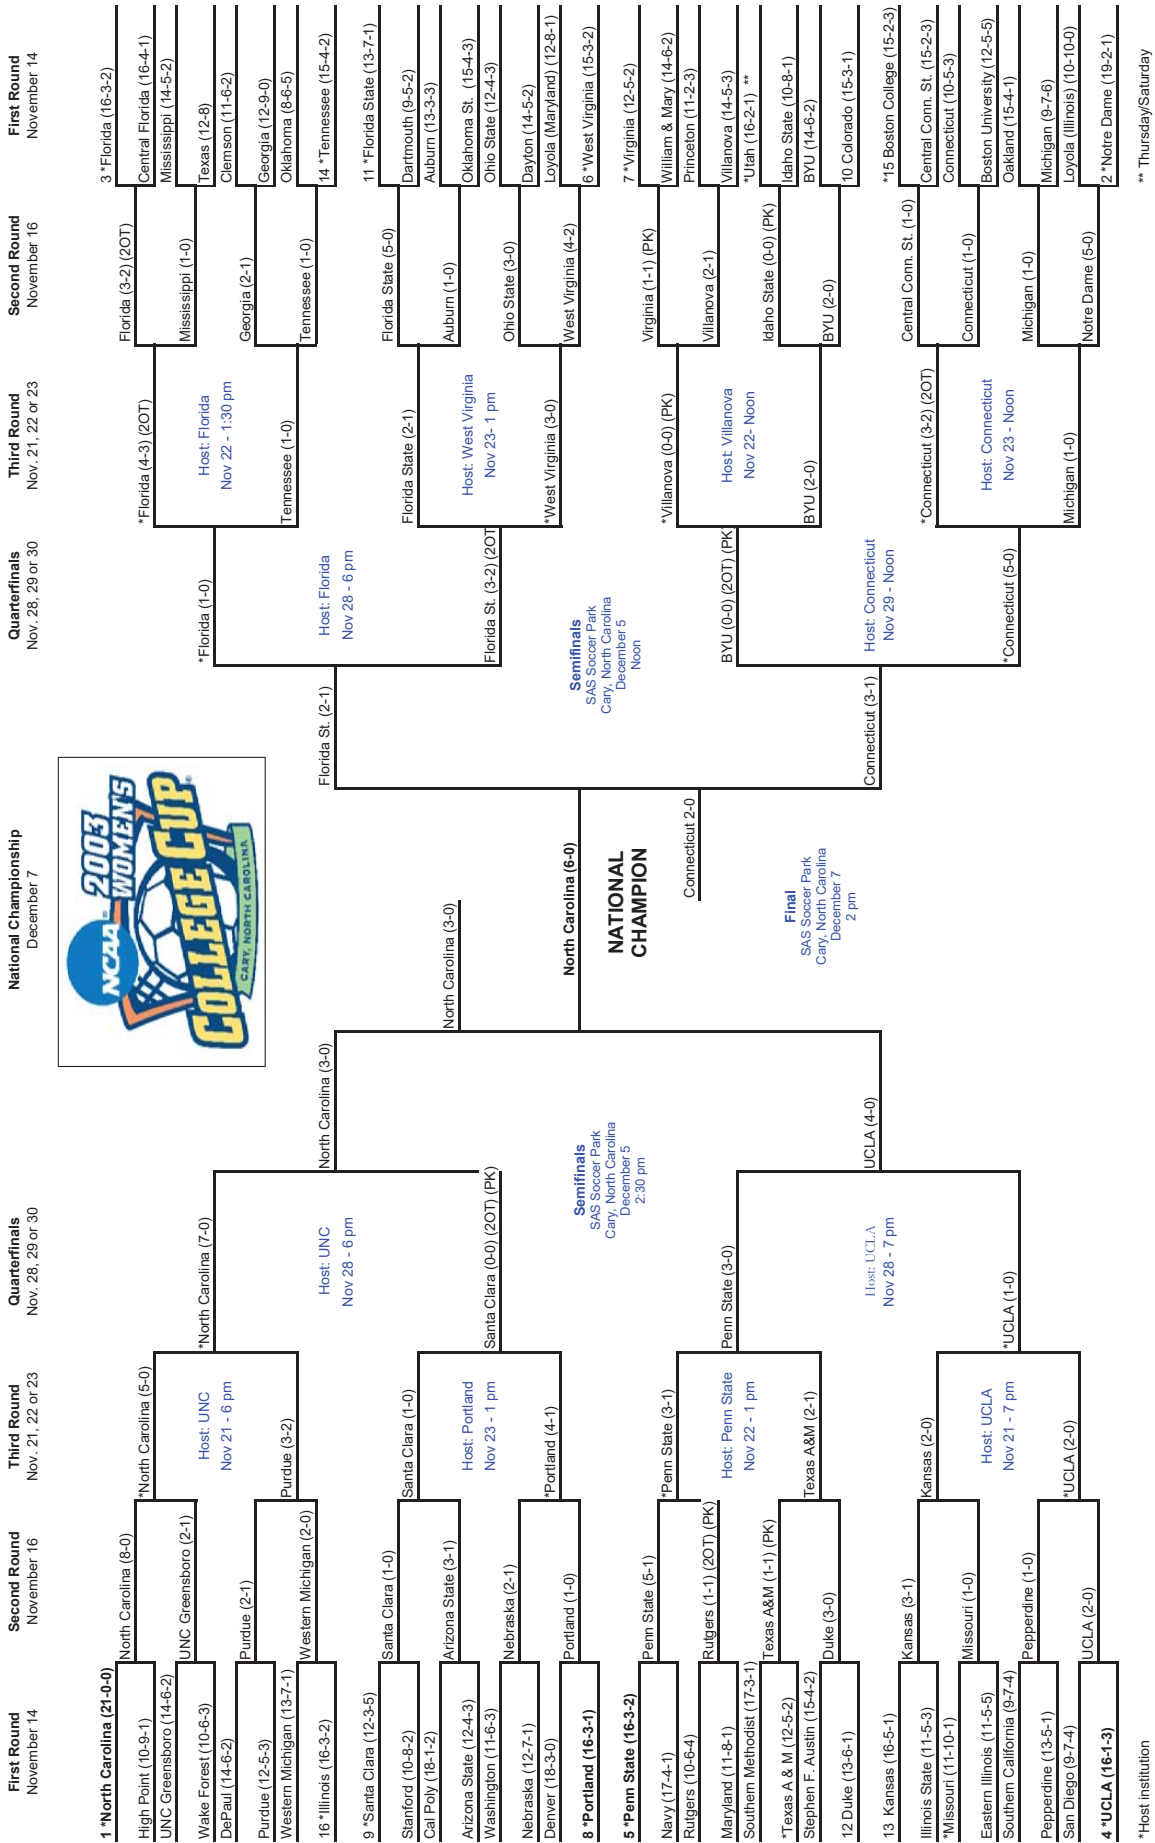

2003 Division I Women's

** Thursday/Saturday